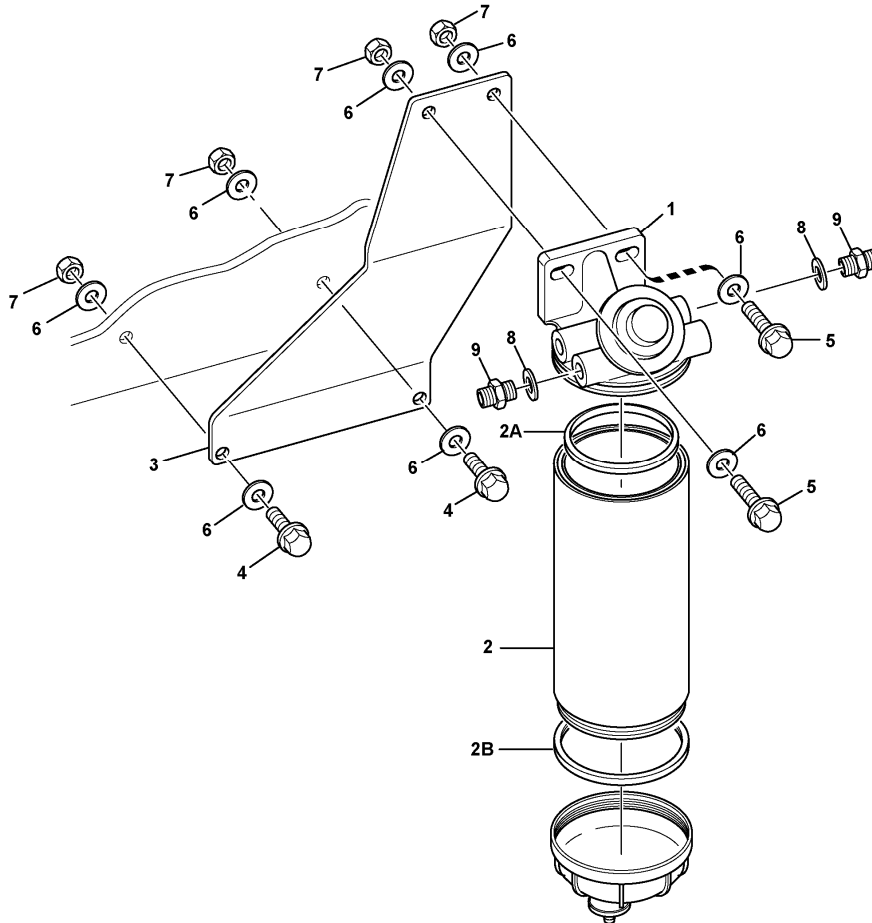

Date: 2013/11/10	Image id: 1021527	Catalogue: 07515	Model: L45B
Brand: Volvo	Serial: 1941001-1941499, 1951001-1951499	Group/Section: 23341/150	Title: Filter - Water separator

Volvo Construction
Equipment
1021527

Q1-Q5	Option	Option description	
Q1 1941226-			

Pos	Part	Q1	Q2	Q3	Q4	Q5	PS	Kit	Description	Option(s)	Remark
1	VOE11110670	1							Water separator		
2	VOE11110668	1							•Filter		
2A	VOE11110669	1							••Gasket		
2B		1					NS		••Gasket		
3	VOE11306812	1							Retainer		
4	VOE13945444	2							Screw		
5	VOE946470	2							Flange screw		
6	VOE11117464	8							Washer		(VOE13960141)
7	VOE13945408	4							Nut		
8	VOE13947622	2							Plane gasket		
9	VOE14213266	2							Fitting