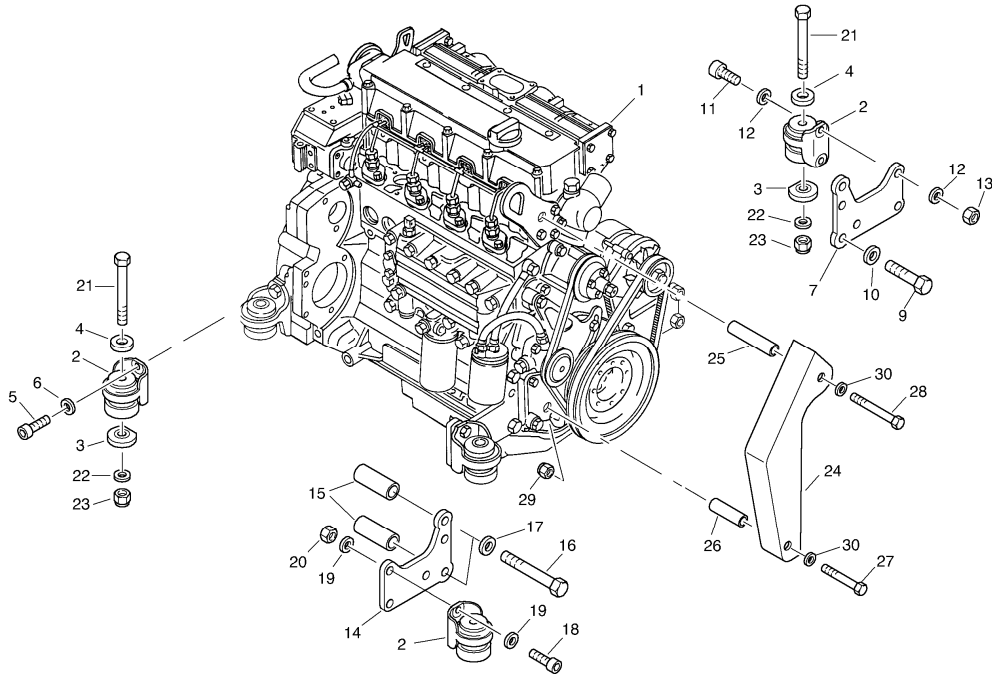

Date: 2013/11/10	Image id: 00051201	Catalogue: 07515	Model: L45B
Brand: Volvo	Serial: 1941001-1941499, 1951001-1951499	Group/Section: 218/100	Title: Engine assy

00051201

Q1-Q5	Option	Option description	
Q1 1941001-			
Q2 1951001-			

Pos	Part	Q1	Q2	Q3	Q4	Q5	PS	Kit	Description	Option(s)	Remark
1	ZM2814015	REQ	1						Engine, cpl.		
1	ZM2814014	1							Engine, cpl.		
2	VOE20580444	4	4						•Engine Mounting		(ZM4069770)
3	ZM4056150	4	4				SS		•Plate		24 mm hoch
4	VOE20580526	4	4						•Washer		(ZM4057641)
5	VOE11306210	4	4						•Allen Head Screw		(ZM7096563)M12x30
6	ZM3067462	4	4				SS		•Washer		
7	VOE20405731	1	1						•Bracket		(ZM2908449)
9	VOE20535027	2	2						•Screw		(ZM2908450)
10	VOE20405606	2	2						•Washer		
11	VOE11305061	2	2						•Allen Hd Screw		(ZM7096560)M12x35
12	ZM3067462	4	4				SS		•Washer		
13	VOE979019	2	2						•Hexagon nut		(ZM7098015)M12
14	ZM2908466	1	1						•Holder		
15	VOE20580517	2	2						•Bushing		(ZM2907044)