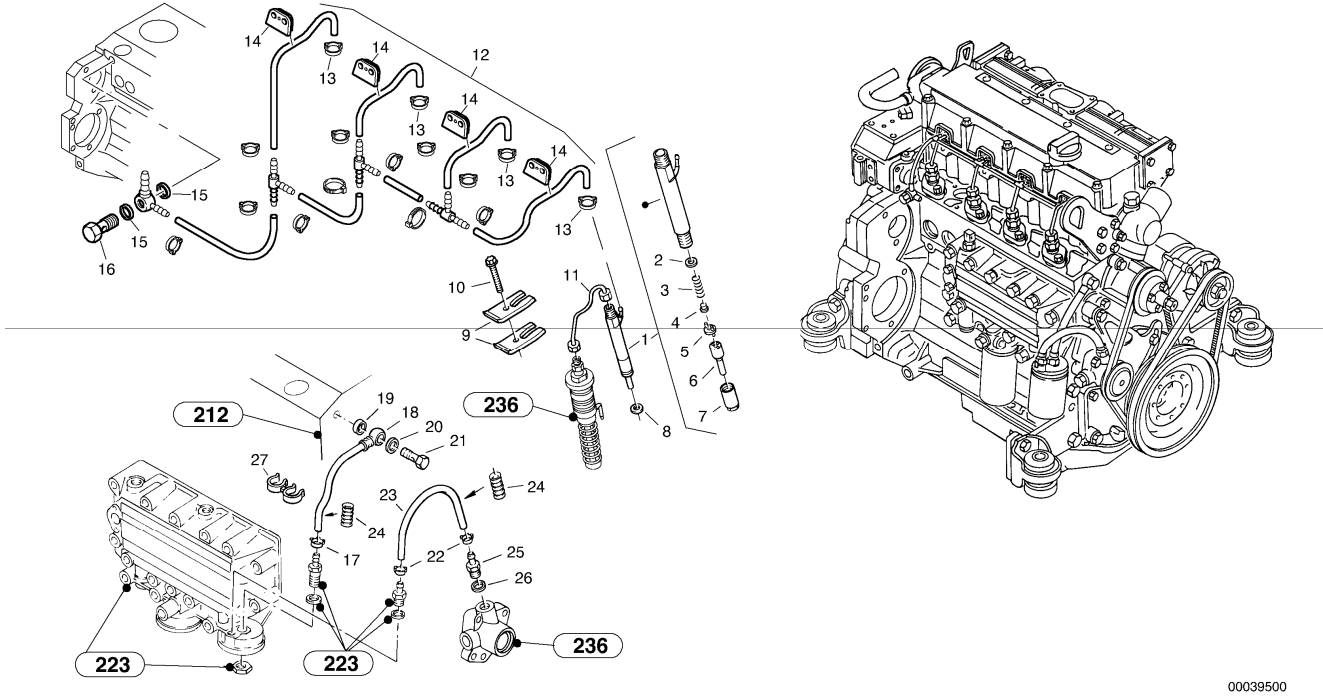

Date: 2013/11/10	Image id: 00039500	Catalogue: 07515	Model: L45B
Brand: Volvo	Serial: 1941001-1941499, 1951001-1951499	Group/Section: 237/100	Title: Injection pipes, Injection valve

00039500

Q1-Q5	Option	Option description	
Q1 1941001-			
Q2 1951001-			

Pos	Part	Q1	Q2	Q3	Q4	Q5	PS	Kit	Description	Option(s)	Remark
1	VOE20543483	4	4						Injector		(ZM2903973)E PROD
1	VOE20543483	4	4						Injector		L PROD
2	VOE11705716	1	1				OP		•Shim		1,00 mm E PROD
2	VOE11705717	REQ	REQ				OP		•Shim		1,04 mm E PROD
2	VOE11705718	REQ	REQ						•Shim		1,08 mm E PROD
2	VOE11705719	REQ	REQ						•Shim		1,10 mm E PROD
2	VOE11705720	REQ	REQ				OP		•Shim		1,14 mm E PROD
2	VOE11705721	REQ	REQ				OP		•Shim		1,18 mm E PROD
2	VOE11705722	REQ	REQ						•Shim		1,20 mm E PROD
2	VOE11705723	REQ	REQ				OP		•Shim		1,24 mm E PROD
2	VOE11705724	REQ	REQ						•Shim		1,28 mm E PROD
2	VOE11705725	REQ	REQ						•Shim		1,30 mm E PROD
2	VOE11705726	REQ	REQ				OP		•Shim		1,34 mm E PROD
2	VOE11705727	REQ	REQ				OP		•Shim		1,38 mm E PROD
2	VOE11705728	REQ	REQ				OP		•Shim		1,40 mm E PROD