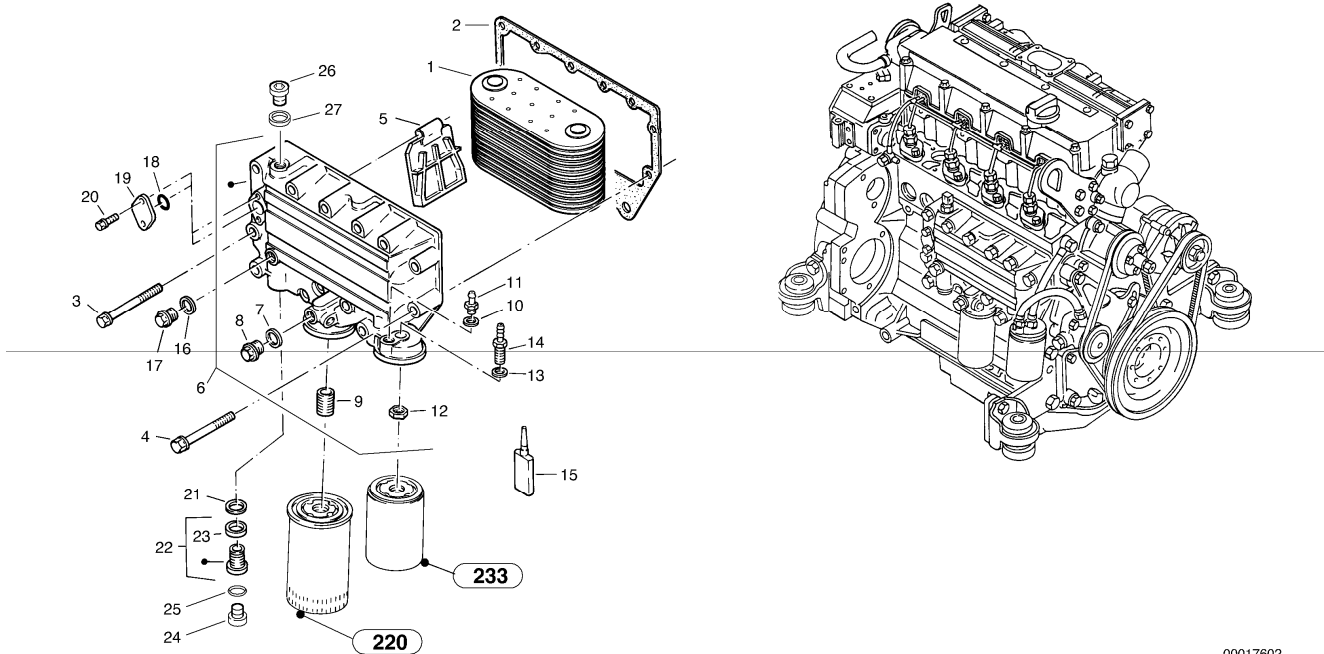

Date: 2013/11/10	Image id: 00017602	Catalogue: 07515	Model: L45B
Brand: Volvo	Serial: 1941001-1941499, 1951001-1951499	Group/Section: 223/100	Title: Engine - oil cooler

00017602

Q1-Q5	Option	Option description	
Q1 1941001-			
Q2 1951001-			

Pos	Part	Q1	Q2	Q3	Q4	Q5	PS	Kit	Description	Option(s)	Remark
1	VOE20715675	1	1						Oil Cooler		(ZM2906937)
2	VOE20405747	1	1						Gasket		(ZM2903937)
3	VOE20405917	10	10						Screw		(VOE20450892)
4	VOE20405672	3	3						Screw		(ZM2905895)
5	VOE20405744	1	1						Shut off flap		(ZM2903938)
6	VOE20485258	1	1				SS		Housing		(ZM2906936)
7	ZM7099577	1	1				SS		••Seal		A10x13,5
8	VOE20460239	1	1						••Plug		(ZM7099407)CM10x1
9	VOE20405758	1	1						••Bushing		(ZM2900388)
10	ZM7099503	1	1				SS		Seal		A14x18
11	ZM2903716	1	1						Hose nipple		
12	ZM7098041	1	1				OP		Nut		M16x1,5
13	VOE13947622	1	1						Plane gasket		(ZM7099500)A16x20
14	ZM2903717	1	1						Hose sleeve		
15	VOE20464471	REQ	REQ						Locking fluid