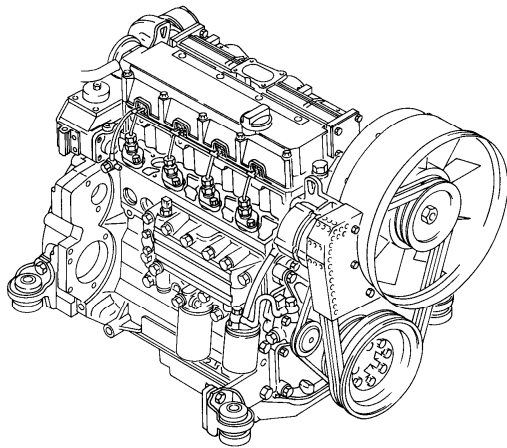

Pos	Part	Q1	Q2	Q3	Q4	Q5	PS	Kit	Description	Option(s)	Remark
1	VOE20412338	1	1						Camshaft		(ZM2906929)
2	VOE20405534	8	8						Push rod		(ZM2906930)
3	ZM2904021	8	8						Tappet		

Date: 2013/11/11	Image id: 00000172	Catalogue: 07512	Model: L45
Brand: Volvo	Serial: 1940001-1949999, 1950001-1959999	Group/Section: 2153/100	Title: Timing gear housing (front cover with oil pump)