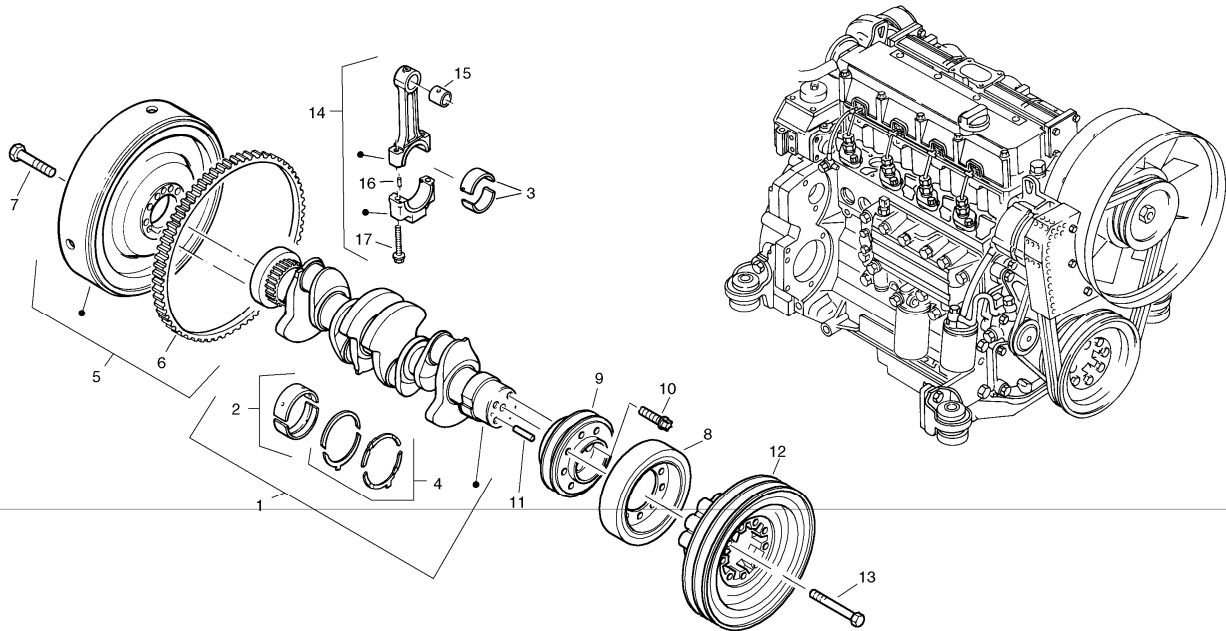

Date: 2013/11/11	Image id: 00016501	Catalogue: 07512	Model: L45
Brand: Volvo	Serial: 1940001-1949999, 1950001-1959999	Group/Section: 216/100	Title: Crankshaft

00016501

Q1-Q5	Option	Option description	
Q1 1940001			
Q2 1950001			

Pos	Part	Q1	Q2	Q3	Q4	Q5	PS	Kit	Description	Option(s)	Remark
1	ZM2906917	1	1						Crank mechanism		
1	VOE20900811	1	1						Crankshaft		(ZM2907369)
2	VOE20405541	REQ	REQ						••Main bearing		(ZM2903950)84,50 mm
2	VOE20405529	REQ	REQ						••Main bearing		(ZM2903949)84,75 mm
2	VOE21141948	5	5						••Main bearing		(VOE20405516)85,00 mm
3	VOE11700318	REQ	REQ						••Big end bearing		(ZM2903957)67,50 mm
3	VOE20717211	REQ	REQ						••Big-end Bearing		(ZM2903956)67,75 mm
3	ZM2903954	4	4						••Big end bearing		68,00 mm
4	ZM2903951	1	1				SS		••Washer		2,9 mm
4	VOE11700315	REQ	REQ						••Thrust washer kit		(ZM2903952)3,1 mm
5	VOE20459128	1	1						Flywheel		(ZM2901148)
6	ZM4050611	1	1						••Gear ring		
7	VOE20405654	10	10						Bolt		(ZM2904027)
8	VOE20459925	1	1						Vibration absorber		(ZM2903958)