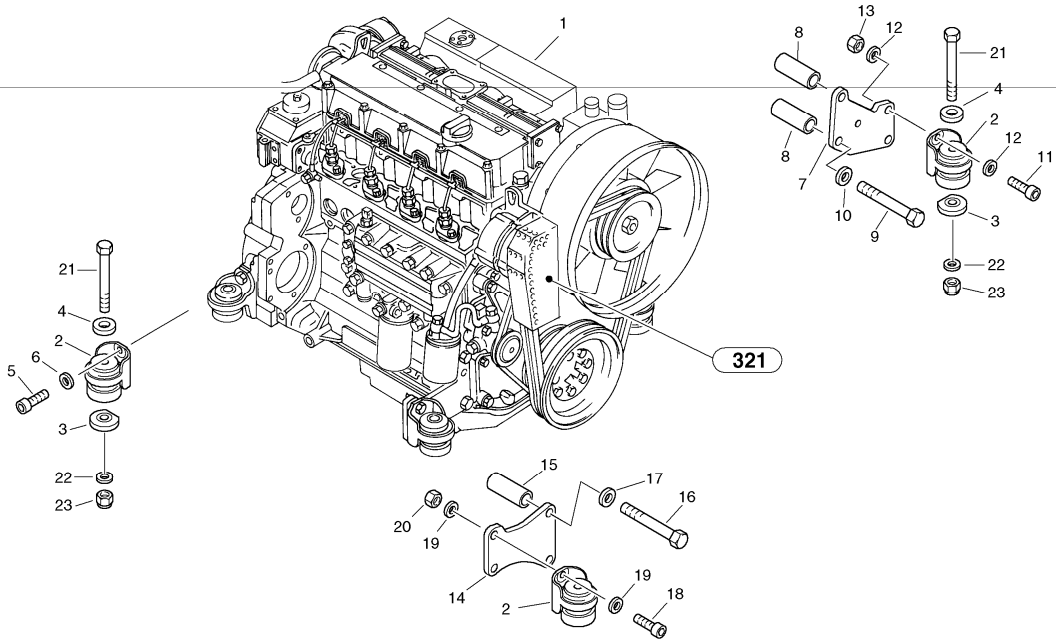

Date: 2013/11/11	Image id: 00000312	Catalogue: 07512	Model: L45
Brand: Volvo	Serial: 1940001-1949999, 1950001-1959999	Group/Section: 218/100	Title: Engine assy

00000312

Q1-Q5	Option	Option description	
Q1 1940001			
Q2 1950001			

Pos	Part	Q1	Q2	Q3	Q4	Q5	PS	Kit	Description	Option(s)	Remark
1	ZM2810924	1					SS		Engine, cpl.		-1940107
1	ZM2810251		1				SS		Engine, cpl.		-1950214
1	ZM2810935	1							Engine, cpl.		1940108-
1	ZM2810934		1						Engine, cpl.		1950215-
2	ZM2908242	2	2						•Mounting kit		
3	VOE20580876	4	4						•Spacer		(VOE20714942)21 mm
3	ZM4056150	4	4				SS		Plate		24 mm
4	VOE20580526	4	4						•Washer		(ZM4057641)
5	VOE11306210	4	4						•Allen Head Screw		(ZM7096563)M12x30
6	ZM3067462	4	4				SS		•Washer		
7	ZM2907045	1	1				OP		•Engine Bracket		
8	VOE20580517	2	2						•Bushing		(ZM2907044)
9	VOE980465	2	2						•Hexagon screw		(ZM7097027)M16x110
10	VOE13955900	2	2						•Washer		(ZM2901225)A17
11	VOE11305061	2	2						•Allen Hd Screw		(ZM7096560)M12x35