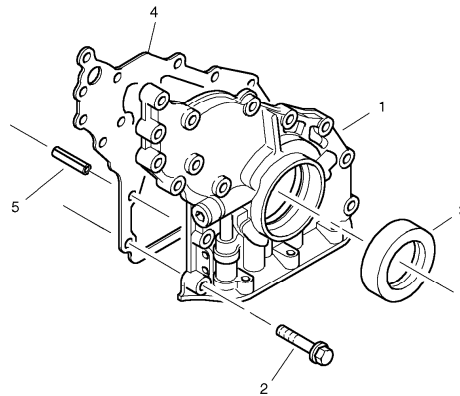

Pos	Part	Q1	Q2	Q3	Q4	Q5	PS	Kit	Description	Option(s)	Remark
1	VOE20412338	1	1						Camshaft		(ZM2906929)
2	VOE20405534	8	8						Push rod		(ZM2906930)
3	ZM2904021	8	8						Tappet		

Date: 2013/11/11	Image id: 00000172	Catalogue: 07512	Model: L45
Brand: Volvo	Serial: 1940001-1949999, 1950001-1959999	Group/Section: 2153/100	Title: Timing gear housing (front cover with oil pump)