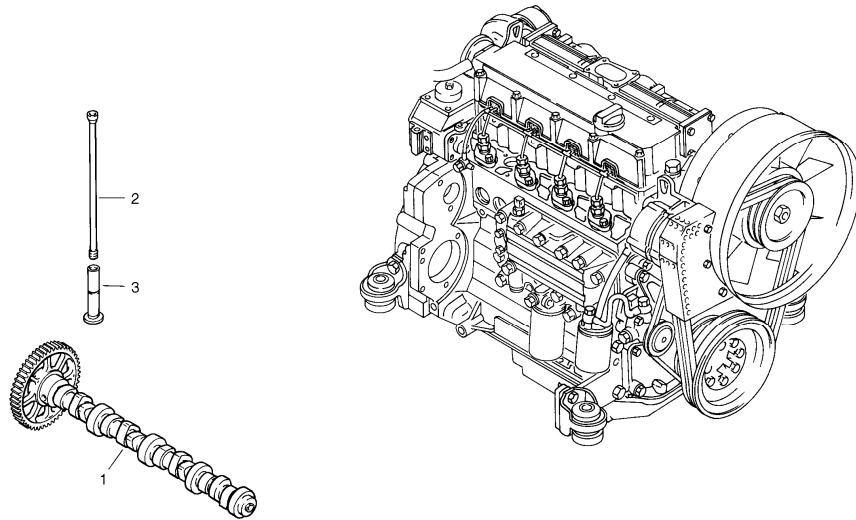

Date: 2013/11/11	Image id: 00000169	Catalogue: 07512	Model: L45
Brand: Volvo	Serial: 1940001-1949999, 1950001-1959999	Group/Section: 215/100	Title: Camshaft

00000169

Q1-Q5	Option	Option description	
Q1 1940001			
Q2 1950001			

Pos	Part	Q1	Q2	Q3	Q4	Q5	PS	Kit	Description	Option(s)	Remark
1	VOE20412338	1	1						Camshaft		(ZM2906929)
2	VOE20405534	8	8						Push rod		(ZM2906930)
3	ZM2904021	8	8						Tappet