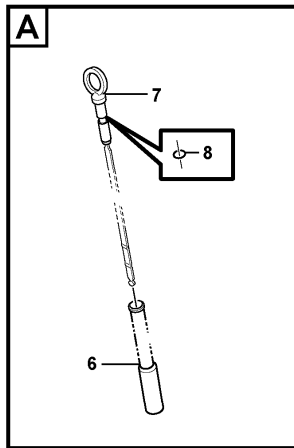

Date: 2013/11/11	Image id: 1035539	Catalogue: 20041	Model: L40B
Brand: Volvo	Serial: 1911500-1919999, 1921500-1929999	Group/Section: 217/110	Title: Oil sump

Volvo Construction
Equipment
1035539

Section option	Kit	Option description
VOE15202323		Engine D5D CFE3
VOE15202332		Engine D5D CFE3

Q1-Q5	Option	Option description	
Q1 1913001-			
Q2 1923001-			

Pos	Part	Q1	Q2	Q3	Q4	Q5	PS	Kit	Description	Option(s)	Remark
1	VOE11700301	1	1						Oil pan		
2	VOE20405506	2	2						•Plug		
3	VOE13947624	2	2						•Plane gasket		
4	VOE20405843	1	1						Gasket		
5	VOE20405792	26	26						Screw		
6	VOE20450869	1	1						Guide tube