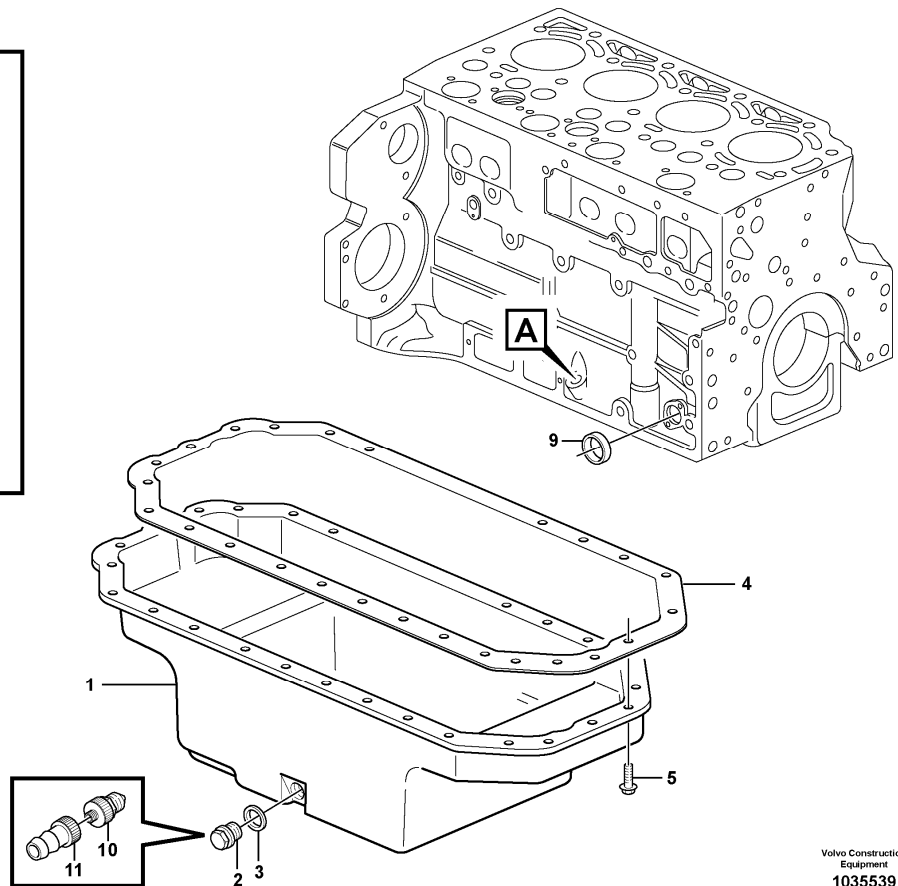

Date: 2013/11/11	Image id: 1035539	Catalogue: 20041	Model: L40B
Brand: Volvo	Serial: 1911500-1919999, 1921500-1929999	Group/Section: 217/110	Title: Oil sump

Volvo Construction
Equipment
1035539

Section option	Kit	Option description
VOE15202323		Engine D5D CFE3
VOE15202332		Engine D5D CFE3

Q1-Q5	Option	Option description	
Q1 1913001-			
Q2 1923001-			

Pos	Part	Q1	Q2	Q3	Q4	Q5	PS	Kit	Description	Option(s)	Remark
1	VOE11700301	1	1						Oil pan		
2	VOE20405506	2	2						•Plug		
3	VOE13947624	2	2						•Plane gasket		
4	VOE20405843	1	1						Gasket		
5	VOE20405792	26	26						Screw		
6	VOE20450869	1	1						Guide tube