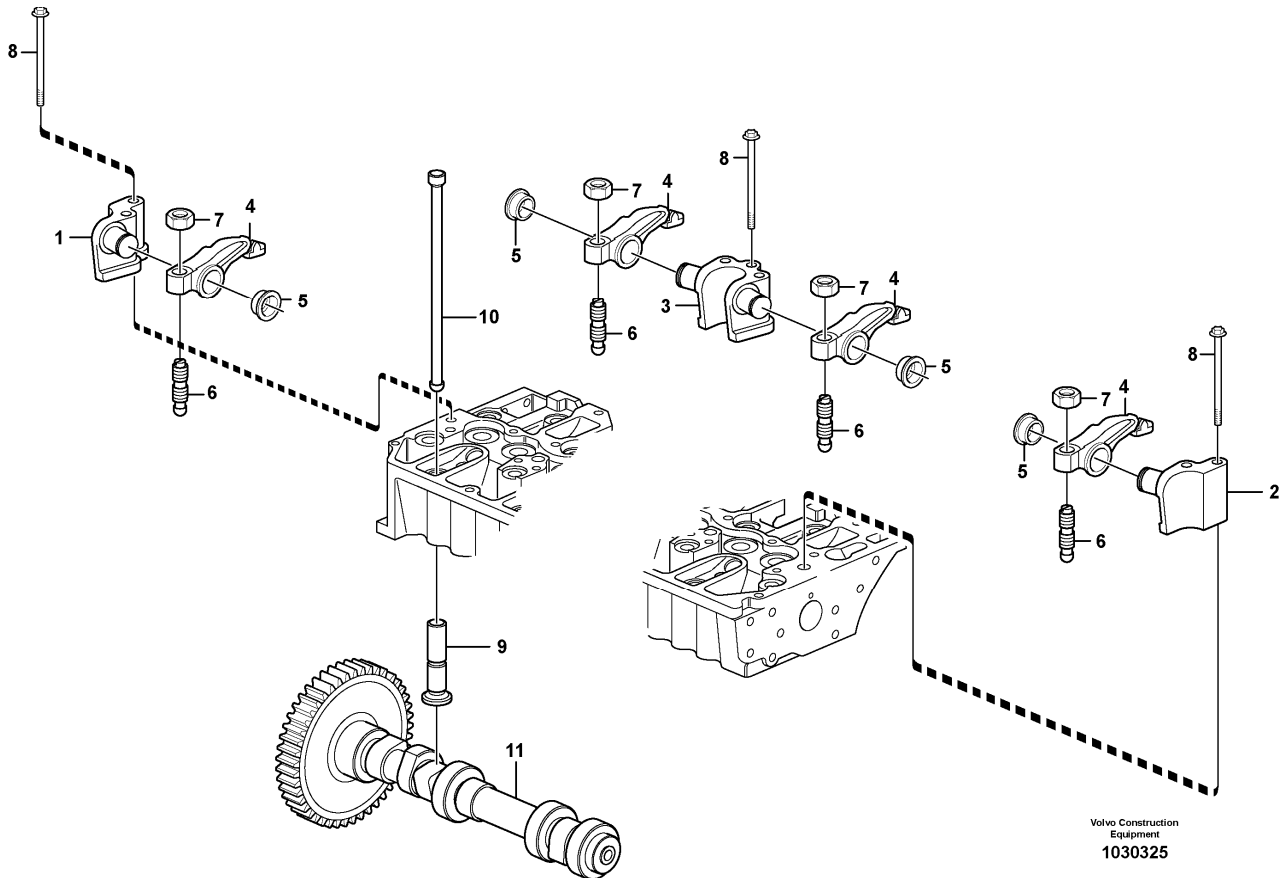

Date: 2013/11/11	Image id: 1030325	Catalogue: 20041	Model: L40B
Brand: Volvo	Serial: 1911500-1919999, 1921500-1929999	Group/Section: 214/100	Title: Valve mechanism

Section option	Kit	Option description
VOE15202323		Engine D5D CFE3
VOE15202332		Engine D5D CFE3

Q1-Q5	Option	Option description	
Q1 1913001-			
Q2 1923001-			

Pos	Part	Q1	Q2	Q3	Q4	Q5	PS	Kit	Description	Option(s)	Remark
1	VOE20805520	1	1						Rkr Arm Shaft		
2	VOE20805512	1	1						Rkr Arm Shaft		
3	VOE20805516	3	3						Rkr Arm Shaft		
4	VOE21448926	8	8						Rocker arm		(VOE20792876)
5	VOE20794115	8	8						Retaining ring		
6	VOE20913851	8	8						Adjusting Screw		
7	VOE11700373	8	8						Nut		
8	VOE20405723	10	10						Screw