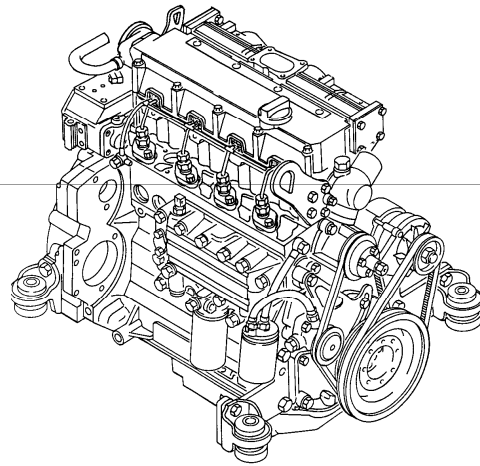

Date: 2013/11/11	Image id: 00016101	Catalogue: 20041	Model: L40B
Brand: Volvo	Serial: 1911500-1919999, 1921500-1929999	Group/Section: 217/100	Title: Oil sump

00016101

Q1-Q5	Option	Option description	
Q1 1911500-191300 0			
Q2 1921500-192300 0			

Pos	Part	Q1	Q2	Q3	Q4	Q5	PS	Kit	Description	Option(s)	Remark
1	VOE11700301	1	1						Oil pan		
2	VOE20405506	1	1						•Plug		M18x1,5
3	VOE13947624	1	1						•Plane gasket		(ZM7099511)A18x24
4	VOE20405843	1	1						Gasket		
5	VOE20460386	26	26				SS		Screw		
6	VOE11712439	REQ	REQ				OP		Sealing compound		
7	ZM4384256	1	1						Valve		
8	ZM2285689	1	1						••Chain with cap