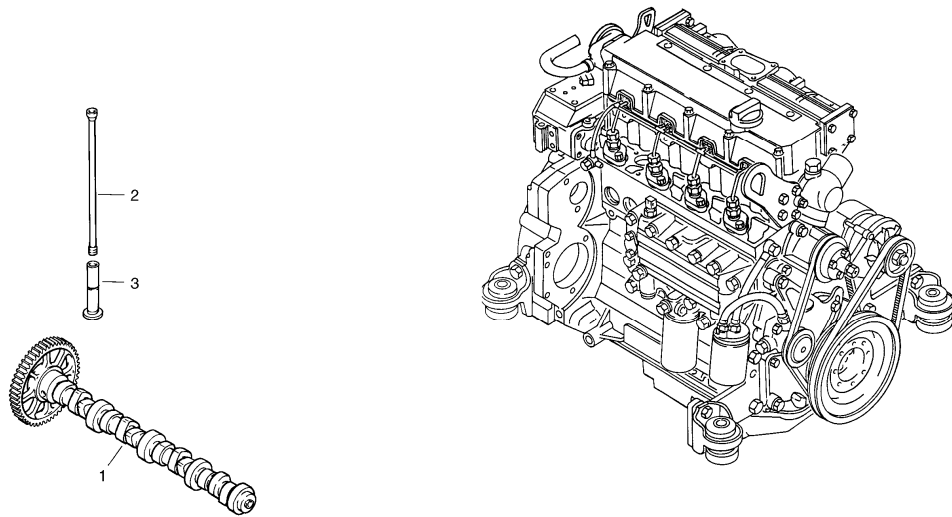

Date: 2013/11/11	Image id: 00016901	Catalogue: 20041	Model: L40B
Brand: Volvo	Serial: 1911500-1919999, 1921500-1929999	Group/Section: 215/100	Title: Camshaft

00016901

Q1-Q5	Option	Option description	
Q1 1911500-191300 0			
Q2 1921500-192300 0			

Pos	Part	Q1	Q2	Q3	Q4	Q5	PS	Kit	Description	Option(s)	Remark
1	VOE21264838	1	1						Camshaft		(VOE20550358)
2	VOE20405534	8	8						Push rod		
3	VOE11700366	8	8						Tappet