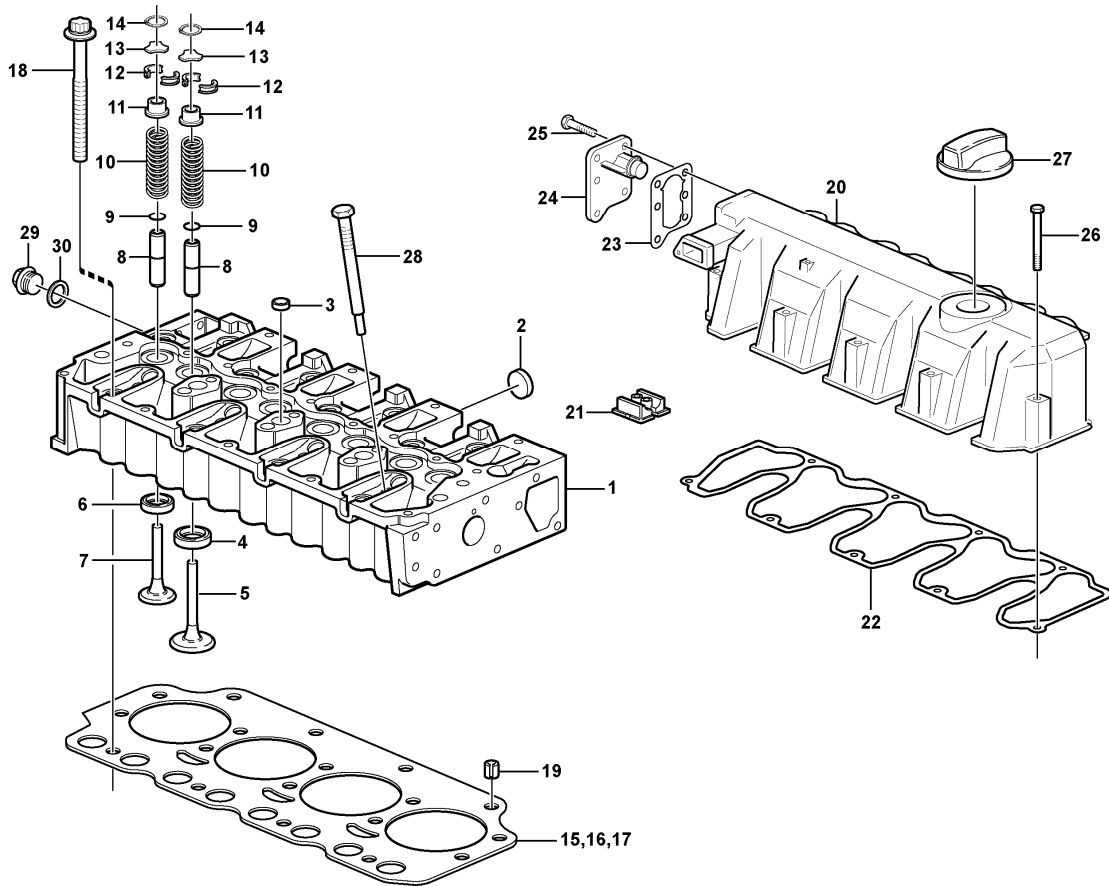

Date: 2013/11/11	Image id: 00017301	Catalogue: 20041	Model: L40B
Brand: Volvo	Serial: 1911500-1919999, 1921500-1929999	Group/Section: 211/100	Title: Cylinder head, timing gears

00017301

Q1-Q5	Option	Option description	
Q1 1911500-191300 0			
Q2 1921500-192300 0			

<https://www.ebooklibonline.com>

Hello dear friend!

Thank you very much for reading.

Enter the link into your browser.

The full manual is available for immediate download.

<https://www.ebooklibonline.com>

13	VOE20464451	1	1						•Plug		(ZM2908403)
14	VOE20412733	3	3						•Core plug		
17	ZM2903912	REQ	REQ					OP	Locking agent		
18	VOE11700335	1	1						Cylinder head gasket		1,54 mm
18	VOE11700336	REQ	REQ						Cylinder head gasket		1,64 mm
18	VOE11700337	REQ	REQ						Cylinder head gasket		1,74 mm
19	VOE11700334	18	18						Screw		
20	VOE11700367	1	1						Bearing bracket		
21	VOE11700368	3	3						Bearing bracket		
22	VOE11700369	1	1						Bearing bracket		
23	VOE20459853	14	14						Screw		
24	VOE11700370	8	8						Rocker arm		
25	VOE945495	8	8						Retaining ring		21x1,2
26	VOE20405524	8	8						Screw		
27	VOE11700373	8	8						Nut		
28	VOE20412588	1	1						Gasket		
29	VOE20725337	1	1						Valve Cover		
30	VOE20412590	1	1						•Cap		
31	ZM2900334	1	1						Filler cap		
32	ZM2906925	9	9					SS	Screw		
33	ZM5225782	3	3						Screw		
34	ZM2900487	1	1						Plate		

Date: 2013/11/11	Image id: 1033150	Catalogue: 20041	Model: L40B
Brand: Volvo	Serial: 1911500-1919999, 1921500-1929999	Group/Section: 211/110	Title: Cylinder head

Volvo Construction
Equipment
1033150

Section option	Kit	Option description
VOE15202323		Engine D5D CFE3
VOE15202332		Engine D5D CFE3