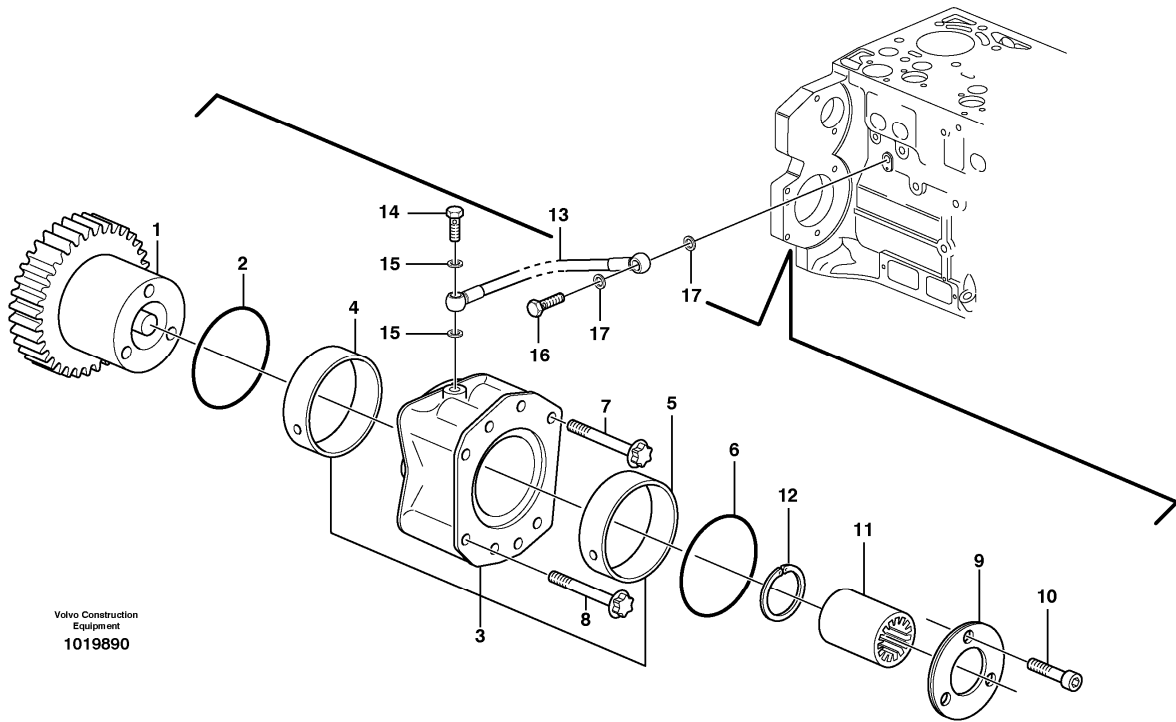

Date: 2013/11/11	Image id: 1019890	Catalogue: 20041	Model: L40B
Brand: Volvo	Serial: 1911500-1919999, 1921500-1929999	Group/Section: 215/300	Title: Pump drive power take-off

Volvo Construction
Equipment
1019890

Section option	Kit	Option description
VOE15202323		Engine D5D CFE3
VOE15202332		Engine D5D CFE3

Q1-Q5	Option	Option description	
Q1 1913001-			
Q2 1923001-			

Pos	Part	Q1	Q2	Q3	Q4	Q5	PS	Kit	Description	Option(s)	Remark
1	VOE20900806	1	1						Gear		
2	VOE20450818	1	1						O-ring		
3	VOE20450805	1	1						Bearing flange		
4	VOE20450807	1	1						•Bushing		
5	VOE20450809	1	1						•Bushing		
6	VOE20450819	1	1						O-ring