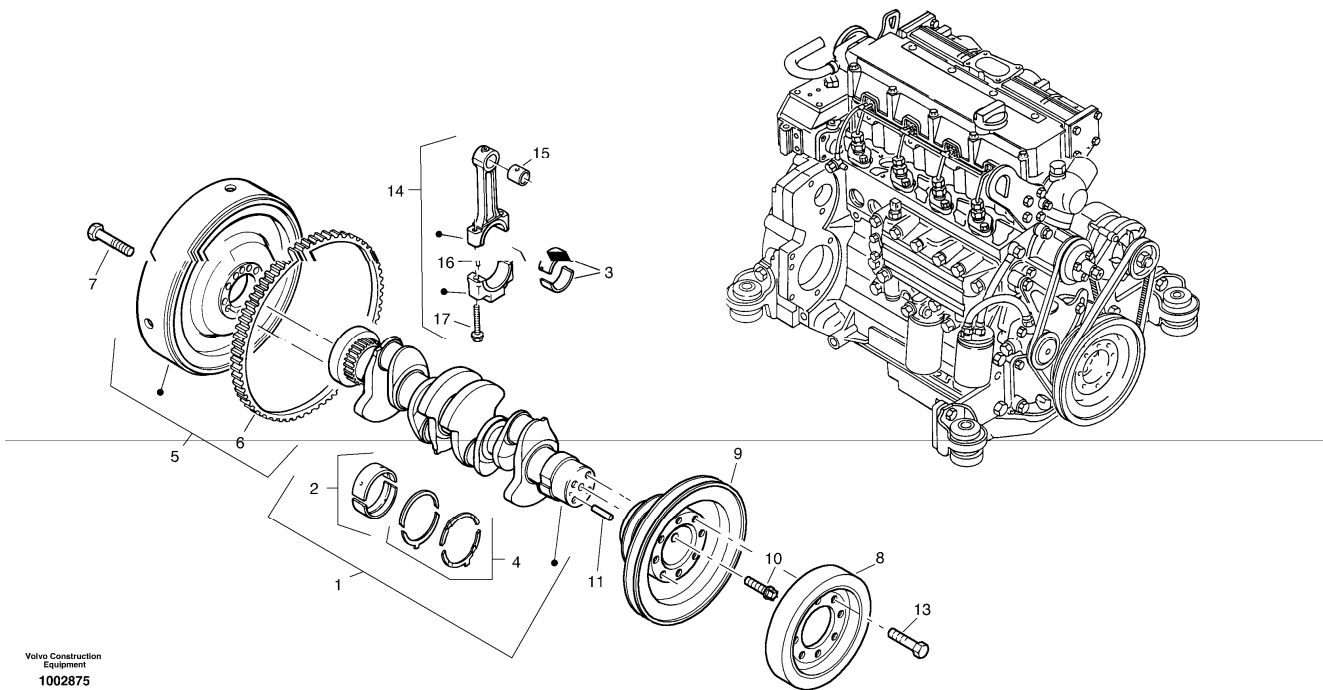

Date: 2013/11/11	Image id: 1002875	Catalogue: 20041	Model: L40B
Brand: Volvo	Serial: 1911500-1919999, 1921500-1929999	Group/Section: 216/100	Title: Crankshaft

Q1-Q5	Option	Option description	
Q1 1911500-191300 0			
Q2 1921500-192300 0			

Pos	Part	Q1	Q2	Q3	Q4	Q5	PS	Kit	Description	Option(s)	Remark
1	VOE20405540	1	1						Crankshaft		ENG - 01098271
1	VOE20893968	1	1						Crankshaft		ENG 01098272 -
2	VOE21141948	5	5						•Main bearing		(VOE20405516)STD 85,00 MM
2	VOE21234191	REQ	REQ						•Main bearing		(VOE20405529)U SZ 84,75 MM
2	VOE20405541	REQ	REQ						•Main bearing		U SZ 84,50 MM
3	VOE20565150	4	4						•Bearing		(VOE11700316)STD 68,00 MM
3	VOE20717211	REQ	REQ						•Big-end Bearing		U SZ 67,75 MM
3	VOE20565188	REQ	REQ						•Big-end Bearing		U SZ 67,50 MM
4	VOE20405899	1	1						•Thrust Washer		2,9 mm
4	VOE21141963	REQ	REQ						•Raceway washer		(VOE11700315)3,1 mm