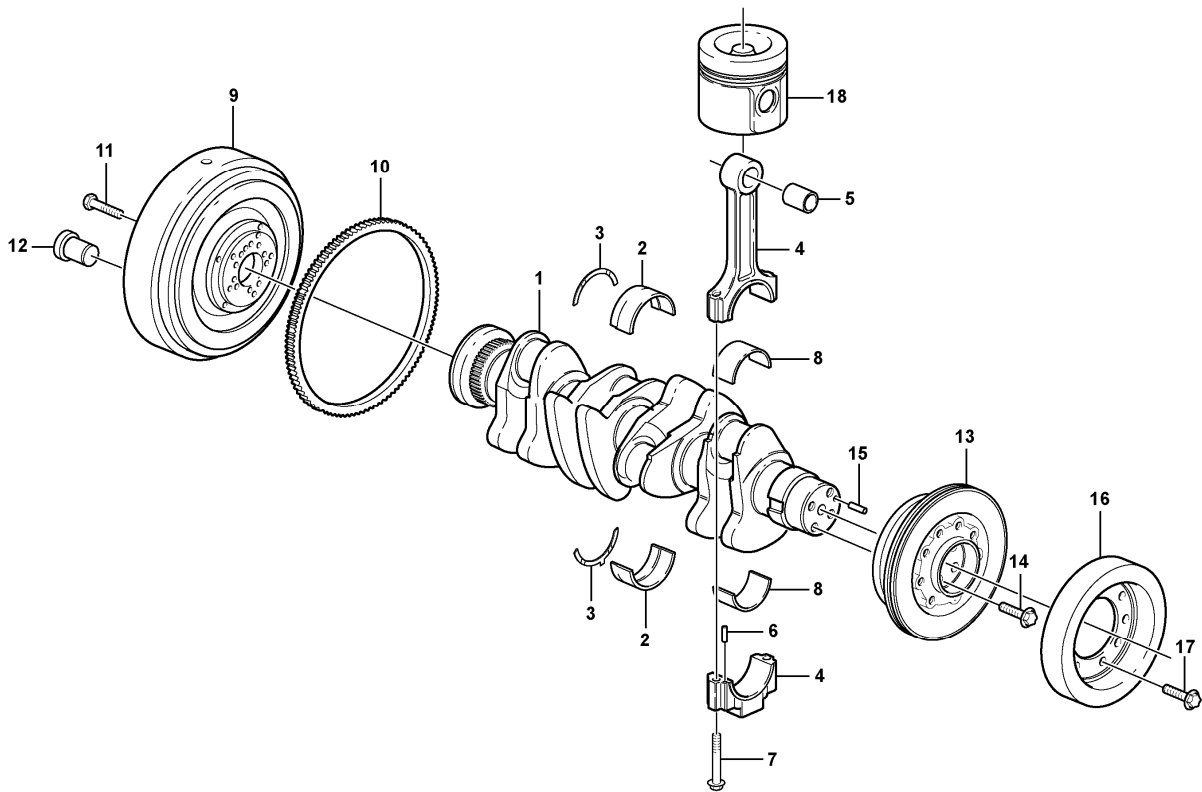

Date: 2013/11/11	Image id: 1033188	Catalogue: 20041	Model: L40B
Brand: Volvo	Serial: 1911500-1919999, 1921500-1929999	Group/Section: 216/110	Title: Crankshaft and related parts

Volvo Construction
Equipment
1033188

Section option	Kit	Option description
VOE15202323		Engine D5D CFE3
VOE15202332		Engine D5D CFE3

Q1-Q5	Option	Option description
Q1 1913001-		
Q2 1923001-		

Pos	Part	Q1	Q2	Q3	Q4	Q5	PS	Kit	Description	Option(s)	Remark
1	VOE20900811	1	1						Crankshaft		
2	VOE21141948	5	5						Main bearing		STD 85,00 MM
2	VOE21234191	REQ	REQ						Main bearing		(VOE20405529)U SZ 84,75 MM
2	VOE20405541	REQ	REQ						Main bearing		U SZ 84,50 MM
3	VOE21141955	1	1						Raceway washer		STD THICK = 2,9 MM