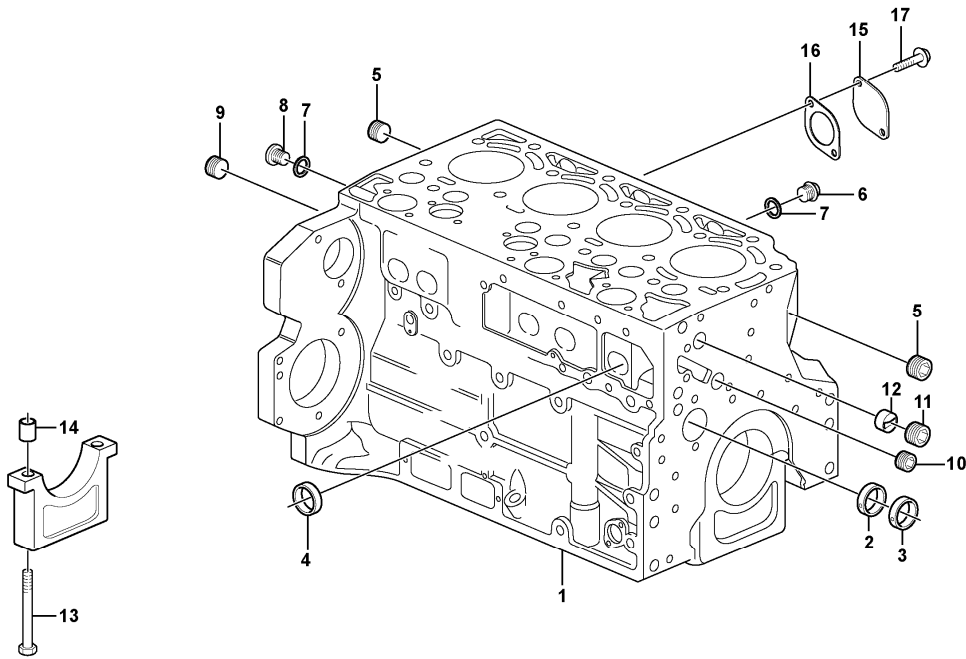

Date: 2013/11/11	Image id: 1056302	Catalogue: 20041	Model: L40B
Brand: Volvo	Serial: 1911500-1919999, 1921500-1929999	Group/Section: 212/110	Title: Cylinder block

Volvo Construction
Equipment
1056302

Section option	Kit	Option description
VOE15202323		Engine D5D CFE3
VOE15202332		Engine D5D CFE3

Q1-Q5	Option	Option description	
Q1 1913001-			
Q2 1923001-			

Pos	Part	Q1	Q2	Q3	Q4	Q5	PS	Kit	Description	Option(s)	Remark
1	VOE20555442	1	1						Crankcase		
2	VOE11700285	1	1						•Bearing bushing		
3	VOE11700284	4	4						•Bearing bushing		
4	VOE20405721	6	6						•Core plug		
5	VOE20508600	2	2						•Plug		
6	VOE20405716	2	2						•Plug