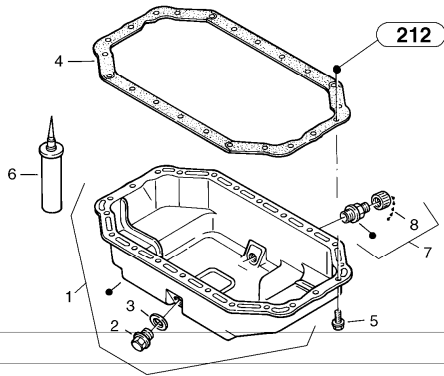

Date: 2013/11/11	Image id: 00016101	Catalogue: 20041	Model: L40B
Brand: Volvo	Serial: 1911500-1919999, 1921500-1929999	Group/Section: 217/100	Title: Oil sump

00016101

Q1-Q5	Option	Option description	
Q1 1911500-191300 0			
Q2 1921500-192300 0			

Pos	Part	Q1	Q2	Q3	Q4	Q5	PS	Kit	Description	Option(s)	Remark
1	VOE11700301	1	1						Oil pan		
2	VOE20405506	1	1						•Plug		M18x1,5
3	VOE13947624	1	1						•Plane gasket		(ZM7099511)A18x24
4	VOE20405843	1	1						Gasket		
5	VOE20460386	26	26				SS		Screw		
6	VOE11712439	REQ	REQ				OP		Sealing compound		
7	ZM4384256	1	1						Valve		
8	ZM2285689	1	1						••Chain with cap