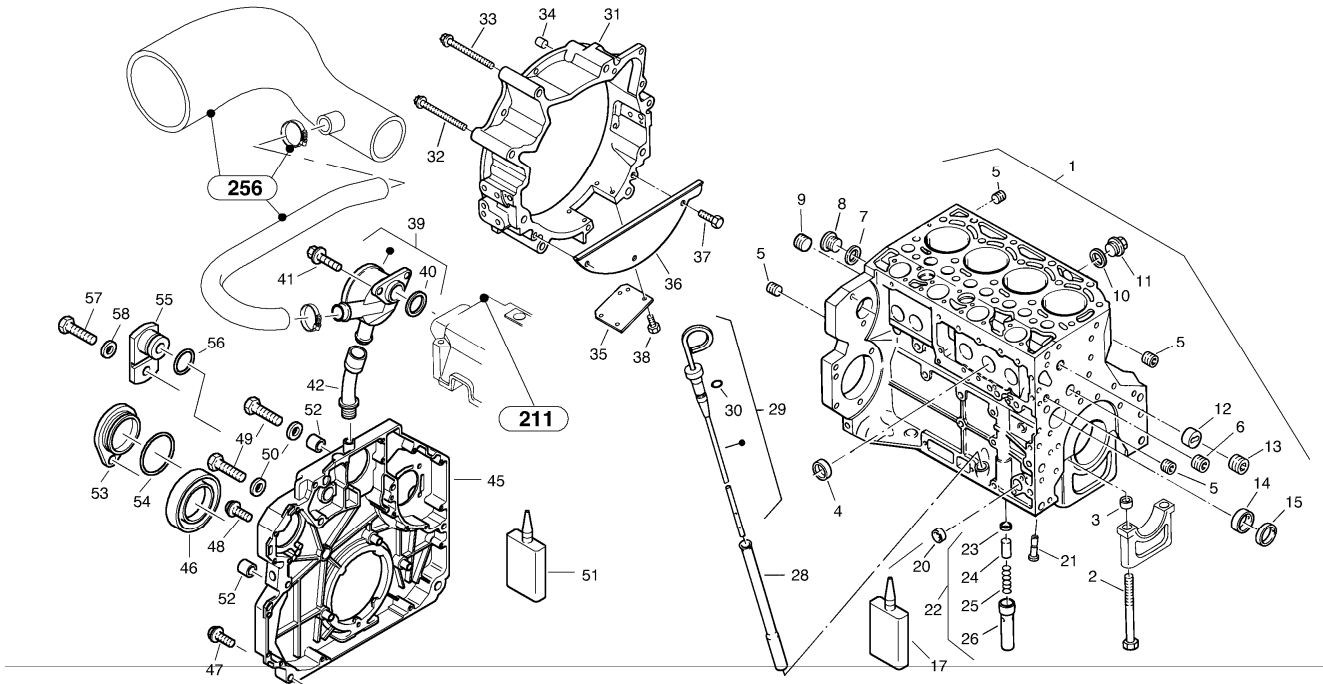

Date: 2013/11/11	Image id: 00040700	Catalogue: 20041	Model: L40B
Brand: Volvo	Serial: 1911500-1919999, 1921500-1929999	Group/Section: 212/100	Title: Engine casing, Ventilation

00040700

Q1-Q5	Option	Option description	
Q1 1911500-191300 0			
Q2 1921500-192300 0			

Pos	Part	Q1	Q2	Q3	Q4	Q5	PS	Kit	Description	Option(s)	Remark
1	VOE20557730	1	1						Cylinder Block		
2	VOE20405583	10	10						•Bolt		
3	VOE11700278	10	10						•Bushing		
4	VOE20405721	6	6						•Core plug		
5	VOE20508600	2	2						•Plug		
6	VOE20405719	1	1						•Plug		
7	VOE13969011	1	1						•Gasket		A14x18
8	VOE20460000	1	1						•Plug		
9	VOE20785813	1	1						•Plug		
10	VOE13947621	1	1						•Plane gasket		A14x18
11	VOE20405716	2	2						•Plug		M14x1,5
12	VOE20405584	1	1						•Guide sleeve