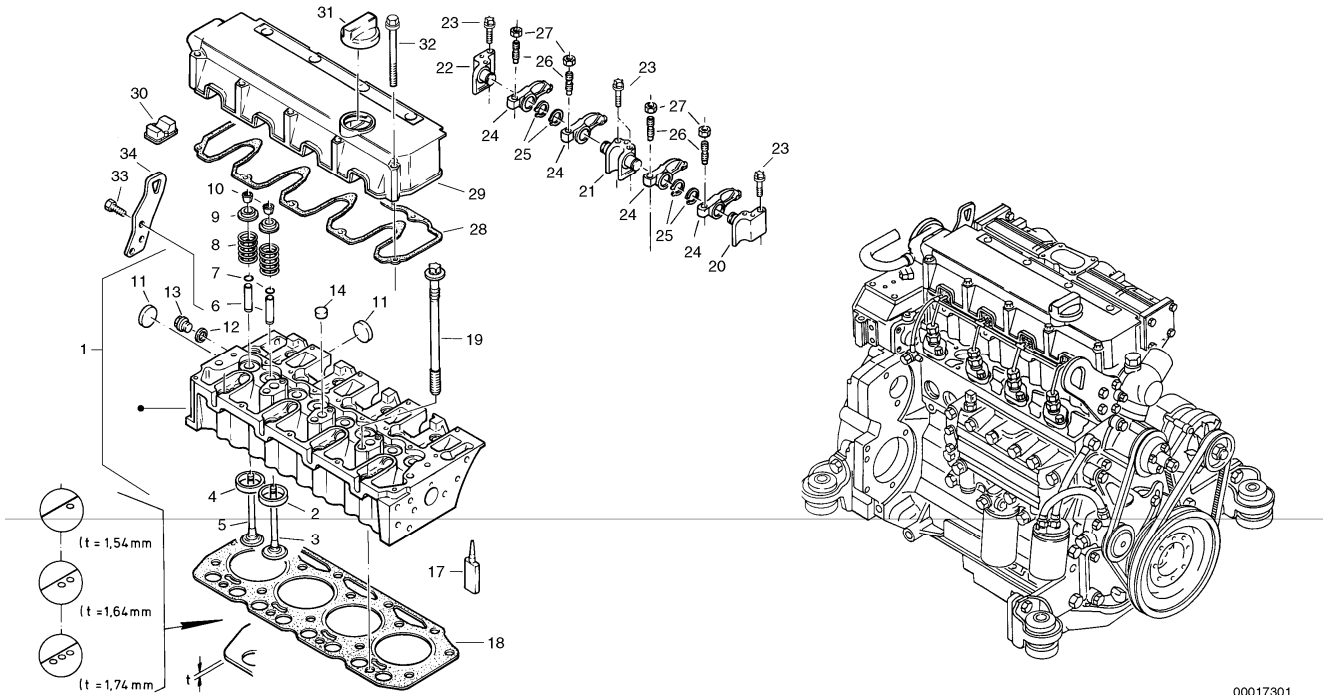

Date: 2013/11/11	Image id: 1033358	Catalogue: 20041	Model: L40B
Brand: Volvo	Serial: 1911500-1919999, 1921500-1929999	Group/Section: 210/100	Title: Engine

Section option	Kit	Option description
VOE15202323		Engine D5D CFE3
VOE15202332		Engine D5D CFE3

Date: 2013/11/11	Image id: 00017301	Catalogue: 20041	Model: L40B
Brand: Volvo	Serial: 1911500-1919999, 1921500-1929999	Group/Section: 211/100	Title: Cylinder head, timing gears

00017301

Q1-Q5	Option	Option description	
Q1 1911500-191300 0			
Q2 1921500-192300 0			