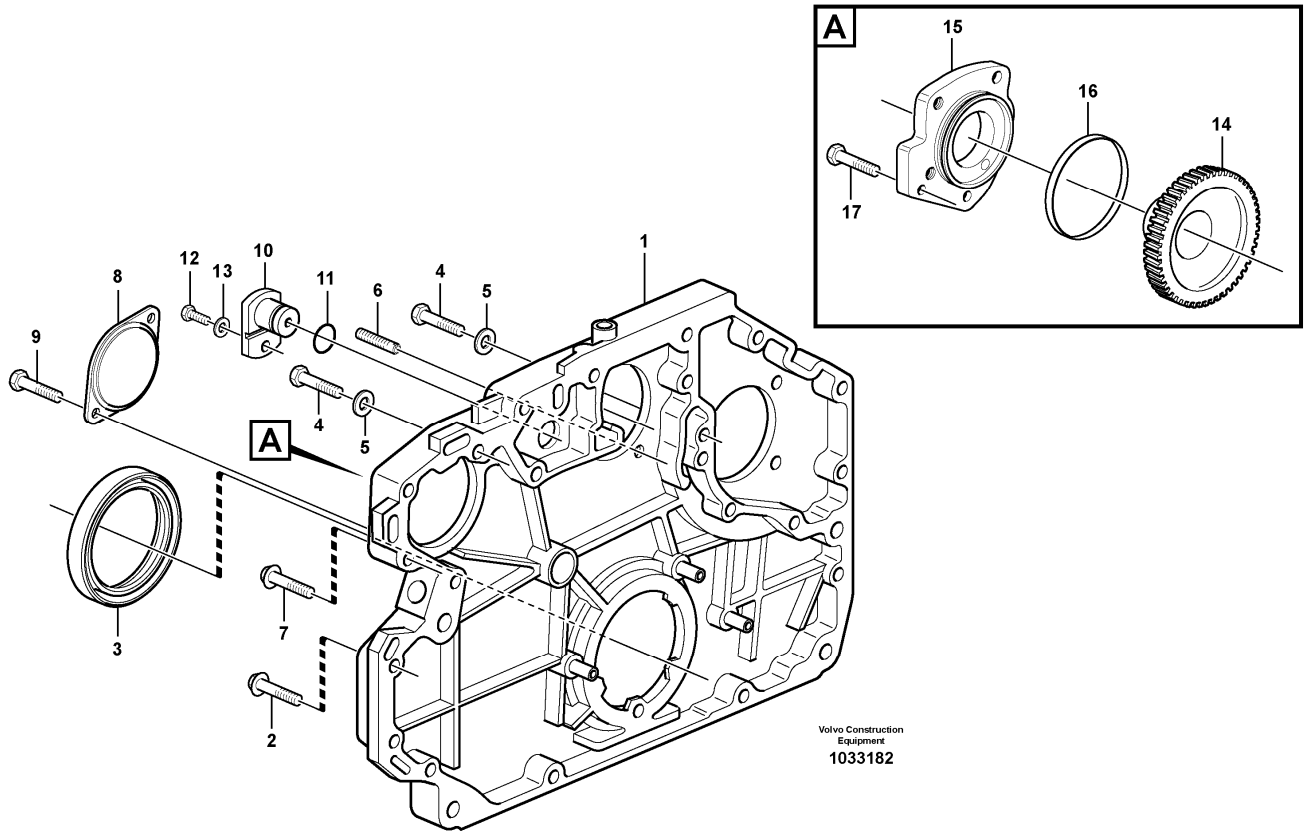

Date: 2013/11/11	Image id: 1033182	Catalogue: 20041	Model: L40B
Brand: Volvo	Serial: 1911500-1919999, 1921500-1929999	Group/Section: 215/210	Title: Timing gear casing

Section option	Kit	Option description
VOE15202323		Engine D5D CFE3
VOE15202332		Engine D5D CFE3

Q1-Q5	Option	Option description	
Q1 1913001-			
Q2 1923001-			

Pos	Part	Q1	Q2	Q3	Q4	Q5	PS	Kit	Description	Option(s)	Remark
1	VOE21155415	1	1						Flywheel housing		
2	VOE20412324	12	12						Screw		
3	VOE20412286	1	1						Sealing ring		
4	VOE20405653	2	2				SS		Screw		
5	VOE13955900	2	2						Washer		
6	VOE20450795	1	1						Set screw