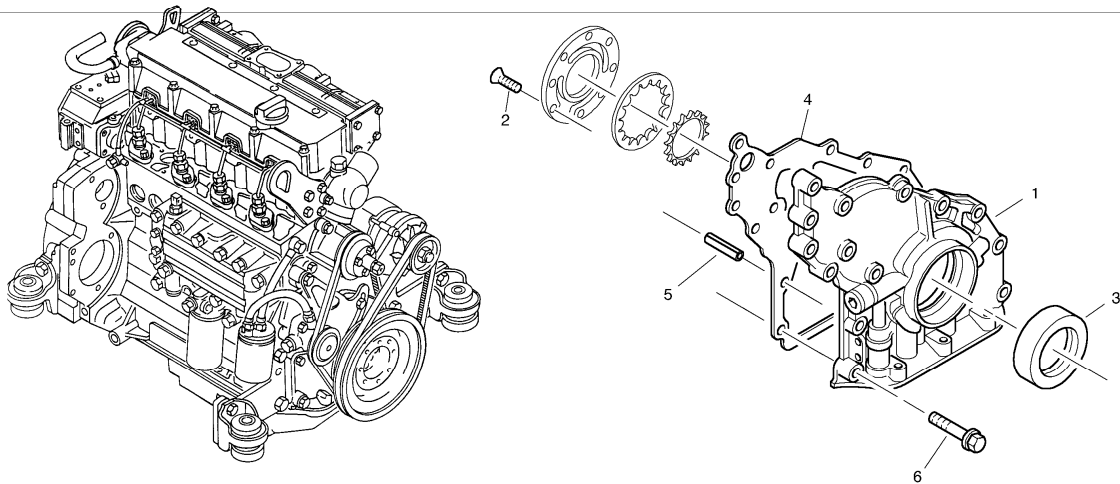

Date: 2013/11/11	Image id: 00017201	Catalogue: 20041	Model: L40B
Brand: Volvo	Serial: 1911500-1919999, 1921500-1929999	Group/Section: 215/200	Title: Timing gear casing (front cover with oil pump)

00017201

Q1-Q5	Option	Option description	
Q1 1911500-191300 0			
Q2 1921500-192300 0			

Pos	Part	Q1	Q2	Q3	Q4	Q5	PS	Kit	Description	Option(s)	Remark
1	VOE21600195	1	1						Oil pump housing		(VOE20882047)
2	VOE20451738	8	8						•Screw		
3	VOE20412568	1	1						•Sealing ring		
4	VOE11700265	1	1				SS		Gasket		
5	VOE20405603	1	1						Spring pin		(ZM2902626)
6	VOE20412324	14	14						Screw