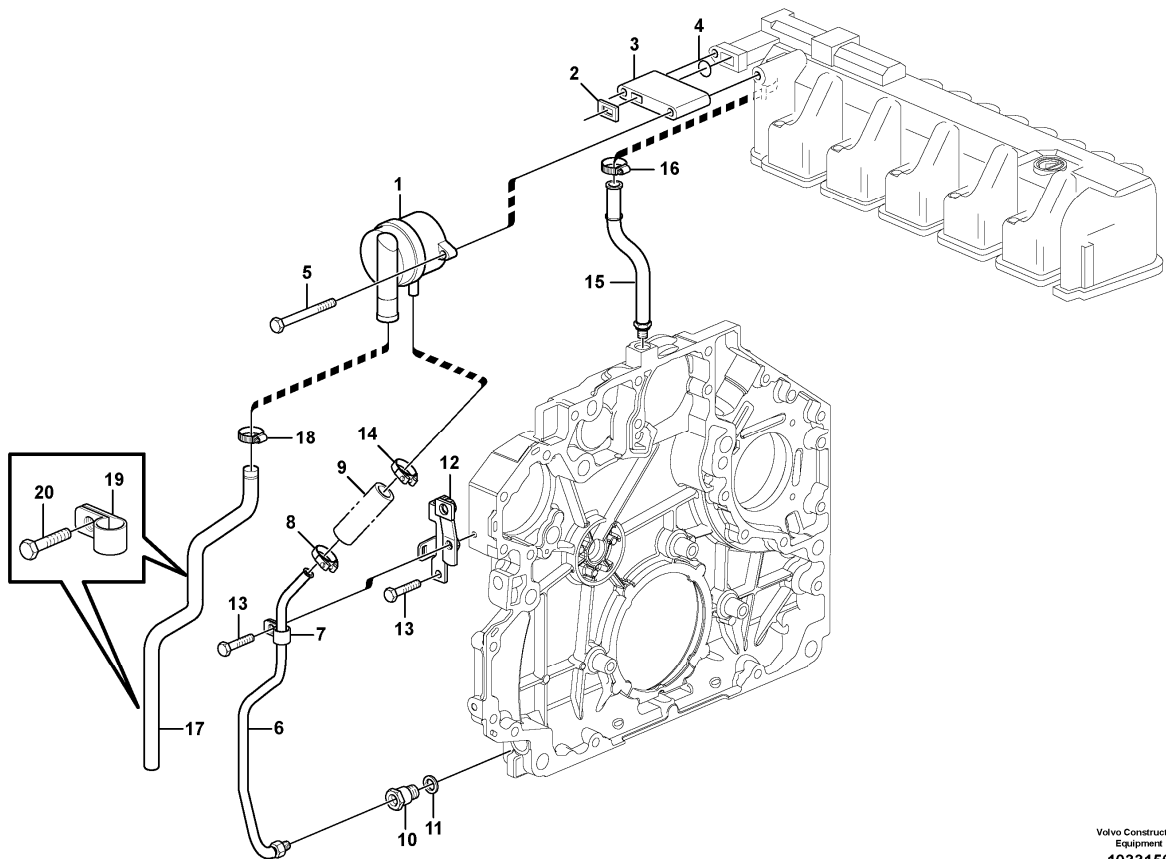

Date: 2013/11/11	Image id: 1033156	Catalogue: 20041	Model: L40B
Brand: Volvo	Serial: 1911500-1919999, 1921500-1929999	Group/Section: 212/200	Title: Crankcase ventilation

Volvo Construction
Equipment
1033156

Section option	Kit	Option description
VOE15202323		Engine D5D CFE3
VOE15202332		Engine D5D CFE3

Q1-Q5	Option	Option description	
Q1 1913001-			
Q2 1923001-			

Pos	Part	Q1	Q2	Q3	Q4	Q5	PS	Kit	Description	Option(s)	Remark
1	VOE20930510	1	1						Pressure regulator		
2	VOE21038626	1	1						•Gasket		
3	VOE21248205	1	1						Adapter		(VOE21155194)
4	VOE21155195	1	1						Sealing		
5	VOE20792140	2	2						Hexagon screw		
6	VOE21155219	1	1						Return line