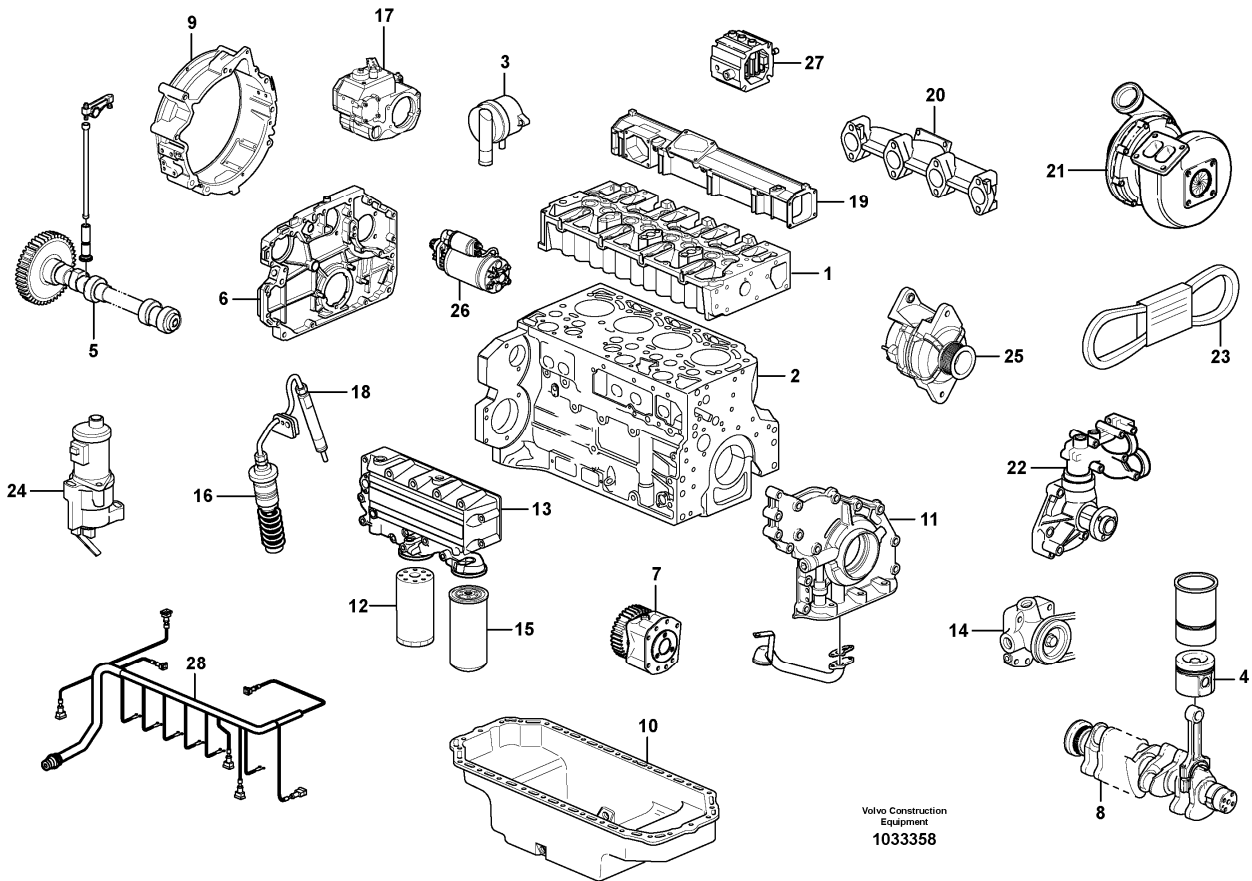

Date: 2013/11/11	Image id: 1033358	Catalogue: 20041	Model: L40B
Brand: Volvo	Serial: 1911500-1919999, 1921500-1929999	Group/Section: 210/100	Title: Engine

Section option	Kit	Option description
VOE15202323		Engine D5D CFE3
VOE15202332		Engine D5D CFE3

Date: 2013/11/11	Image id: 00017301	Catalogue: 20041	Model: L40B
Brand: Volvo	Serial: 1911500-1919999, 1921500-1929999	Group/Section: 211/100	Title: Cylinder head, timing gears

00017301

Q1-Q5	Option	Option description	
Q1 1911500-191300 0			
Q2 1921500-192300 0			