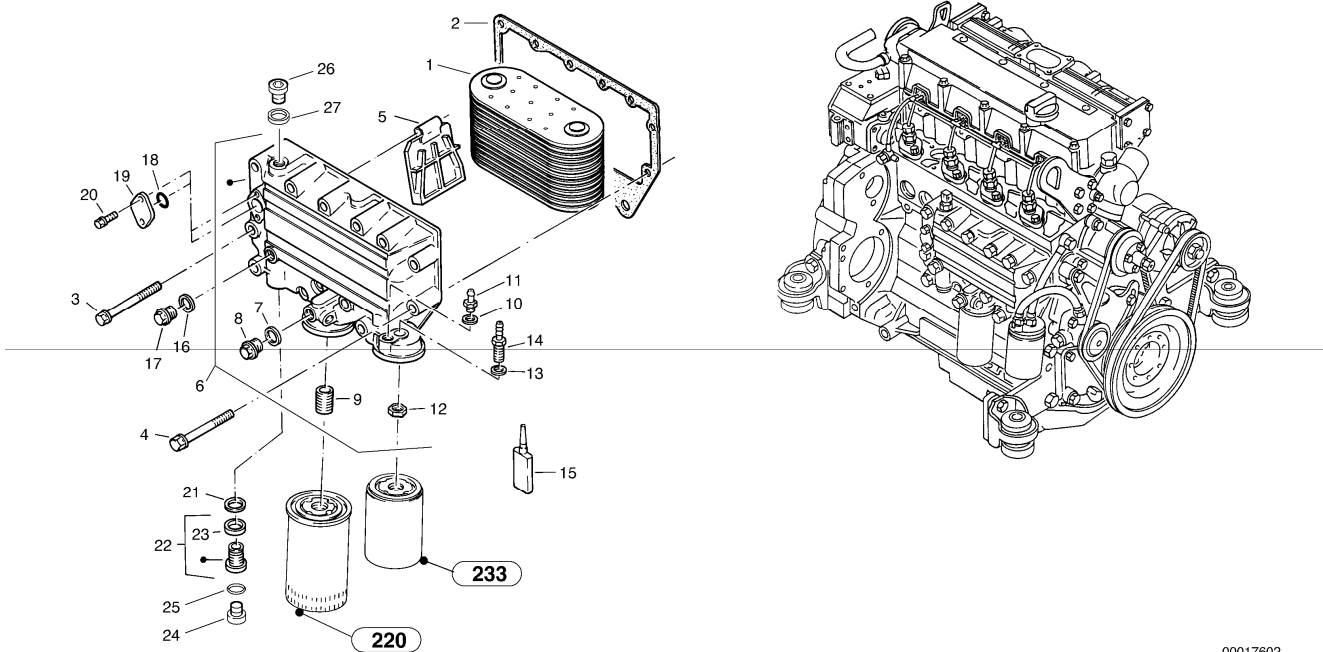

Date: 2013/11/11	Image id: 00017602	Catalogue: 07514	Model: L40B
Brand: Volvo	Serial: 1911001-1911499, 1921001-1921499	Group/Section: 223/100	Title: Engine - oil cooler

00017602

Q1-Q5	Option	Option description	
Q1 1911001-			
Q2 1921001-			

Pos	Part	Q1	Q2	Q3	Q4	Q5	PS	Kit	Description	Option(s)	Remark
1	VOE20715675	1	1						Oil Cooler		(ZM2906937)
2	VOE20405747	1	1						Gasket		(ZM2903937)
3	VOE20405917	10	10						Screw		(VOE20450892)
4	VOE20405672	3	3						Screw		(ZM2905895)
5	VOE20405744	1	1						Shut off flap		(ZM2903938)
6	VOE20485258	1	1				SS		Housing		(ZM2906936)
7	ZM7099577	1	1				SS		••Seal		A10x13,5
8	VOE20460239	1	1						••Plug		(ZM7099407)CM10x1
9	VOE20405758	1	1						••Bushing		(ZM2900388)
10	ZM7099503	1	1				SS		Seal		A14x18
11	ZM2903716	1	1						Hose nipple		
12	ZM7098041	1	1				OP		Nut		M16x1,5
13	VOE13947622	1	1						Plane gasket		(ZM7099500)A16x20
14	ZM2903717	1	1						Hose sleeve		
15	VOE20464471	REQ	REQ						Locking fluid