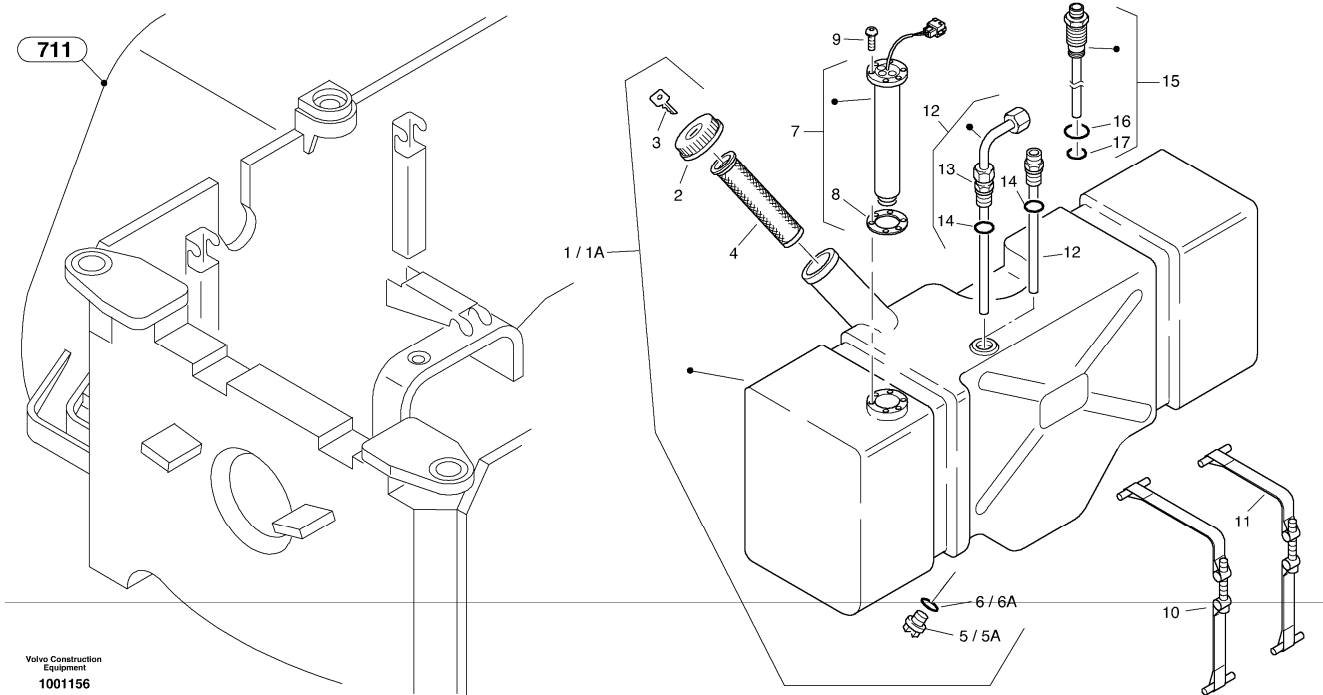

Date: 2013/11/11	Image id: 1001156	Catalogue: 07514	Model: L40B
Brand: Volvo	Serial: 1911001-1911499, 1921001-1921499	Group/Section: 234/100	Title: Fuel tank

Q1-Q5	Option	Option description	
Q1 1911001-			
Q2 1921001-			

Pos	Part	Q1	Q2	Q3	Q4	Q5	PS	Kit	Description	Option(s)	Remark
1	VOE11370526	1	1						Conversion kit		-1911119/-1921326
1A	VOE11306054	1	1						Fuel reservoir		1911120-, 1921327-
2	ZM2908944	1	1						•Tank cover		
3	ZM2810109	1	1						••Key		
4	ZM2804112	1	1						•Fuel strainer		
5	ZM2807633	1	1						•Plug		-1911001/-1921006
5A	ZM7099428	1	1						•Screw plug		M18x1,5 1911002-/1921007-
6	ZM4380412	1	1						•O-ring		17x2,5 -1911001/-1921006
6A	ZM1086268	1	1						•O-ring		16x3 1911002-/1921007-
7	ZM2805650	1	1						Fuel level sensor		
8	ZM2906069	1	1						•Gasket		
9	VOE11305438	6	6						Screw		(ZM7096666)M4x12
10	ZM2811423	1	1						Clip