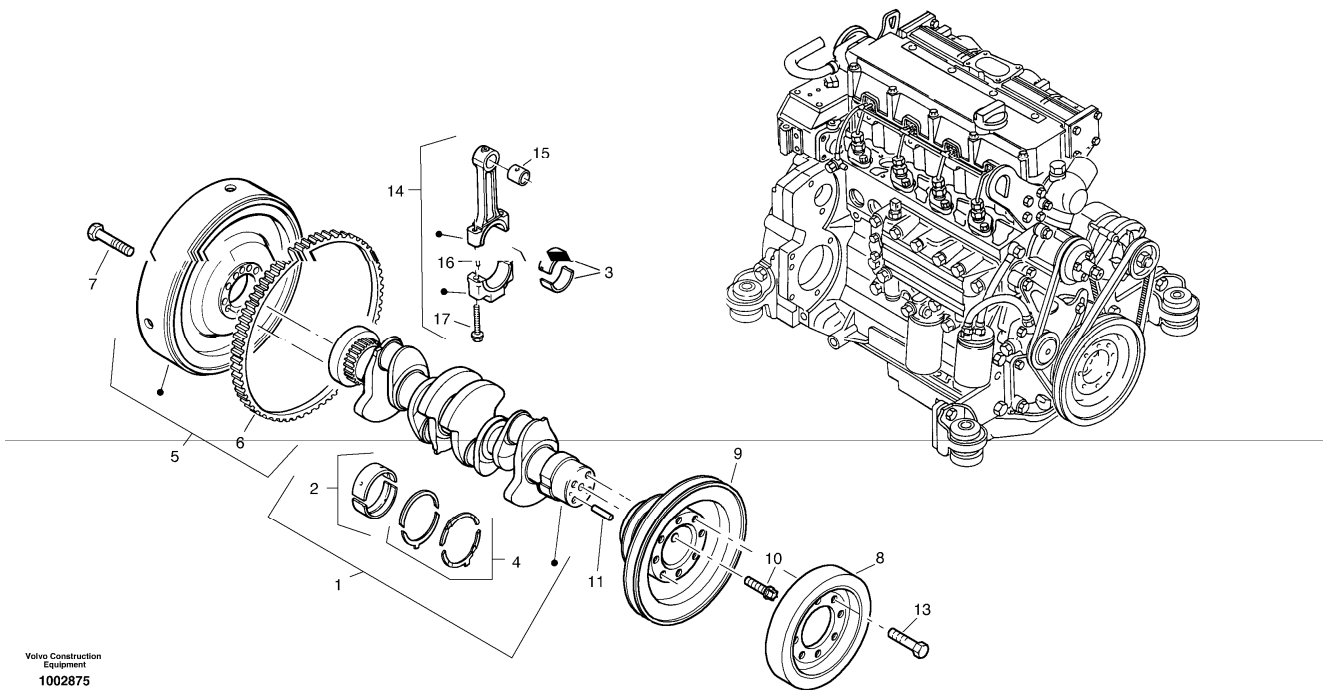

Date: 2013/11/11	Image id: 1002875	Catalogue: 07514	Model: L40B
Brand: Volvo	Serial: 1911001-1911499, 1921001-1921499	Group/Section: 216/100	Title: Crankshaft

Q1-Q5	Option	Option description	
Q1 1911001-			
Q2 1921001-			

Pos	Part	Q1	Q2	Q3	Q4	Q5	PS	Kit	Description	Option(s)	Remark
1	ZM2906917	1	1						Crank mechanism		
1	VOE20900811	1	1						Crankshaft		(ZM2907369)
2	VOE20405541	REQ	REQ						••Main bearing		(ZM2903950)84,50 mm
2	VOE20405529	REQ	REQ						••Main bearing		(ZM2903949)84,75 mm
2	VOE21141948	5	5						••Main bearing		(VOE20405516)85,00 mm
3	VOE11700318	REQ	REQ						••Big end bearing		67,50 mm
3	VOE20717211	REQ	REQ						••Big-end Bearing		(ZM2903956)67,75 mm
3	VOE20565150	4	4						••Bearing		(VOE11700316)68,00 mm
4	ZM2903951	1	1				SS		••Washer		2,9 mm
4	VOE11700315	REQ	REQ						••Thrust washer kit		(ZM2903952)3,1 mm
5	VOE20459128	1	1						Flywheel		
6	ZM4050611	1	1						••Gear ring		
7	VOE20405654	10	10						Bolt		(ZM2907649)
8	VOE20459925	1	1						Vibration absorber		(ZM2903958)