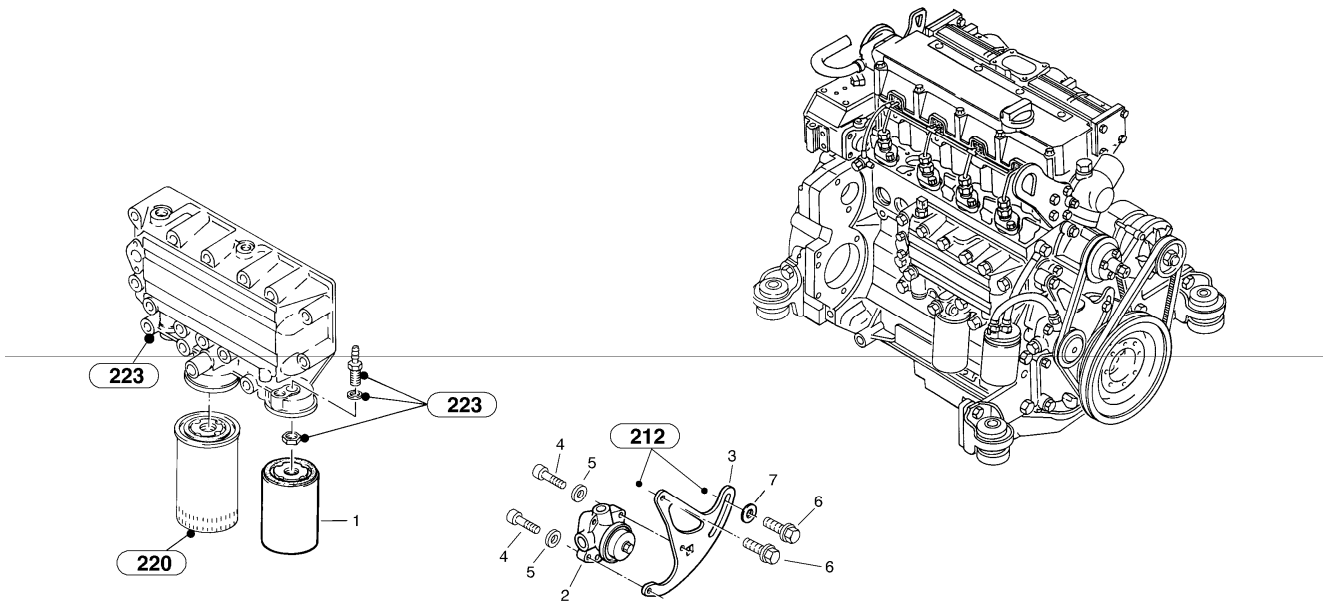

Date: 2013/11/11	Image id: 00017101	Catalogue: 07514	Model: L40B
Brand: Volvo	Serial: 1911001-1911499, 1921001-1921499	Group/Section: 233/100	Title: Fuel filter - Feed pump

00017101

Q1-Q5	Option	Option description	
Q1 1911001-			
Q2 1921001-			

Pos	Part	Q1	Q2	Q3	Q4	Q5	PS	Kit	Description	Option(s)	Remark
1	VOE11706667	1	1						Fuel filter		(ZM2905052)
2	ZM2903843	1	1						Fuel pump		
3	VOE20405708	1	1						Bracket		(ZM2905157)
4	ZM7096583	2	2						Screw		M8x25
5	VOE20460063	2	2						Spring washer		(ZM7098657)A8
6	VOE983242	2	2						Hexagon screw		M8x20
7	VOE11305837	1	1						Washer		(ZM7090940)B8,4