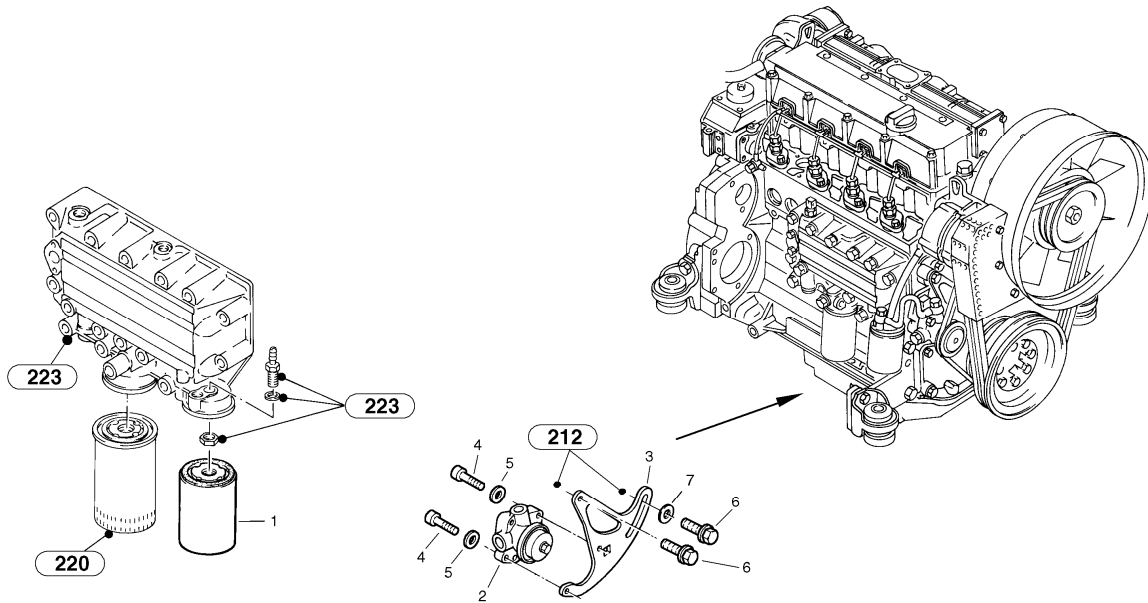

Date: 2013/11/12	Image id: 00000171	Catalogue: 07503	Model: L40
Brand: Volvo	Serial: 1910001-1910158, 1920001-1920337	Group/Section: 233/100	Title: Fuel filter - Feed pump

00000171

Q1-Q5	Option	Option description	
Q1 1910001			
Q2 1920001			

Pos	Part	Q1	Q2	Q3	Q4	Q5	PS	Kit	Description	Option(s)	Remark
1	VOE11706667	1	1						Fuel filter		(ZM2905052)
2	ZM2903843	1	1						Fuel pump		
3	VOE20405708	1	1						Bracket		(ZM2905157)
4	ZM7096583	2	2						Screw		M8x25
5	VOE20460063	2	2						Spring washer		(ZM7098657)A8
6	VOE983242	2	2						Hexagon screw		(ZM7095517)M8x20
7	VOE11305837	1	1						Washer		(ZM7090940)B 8,4