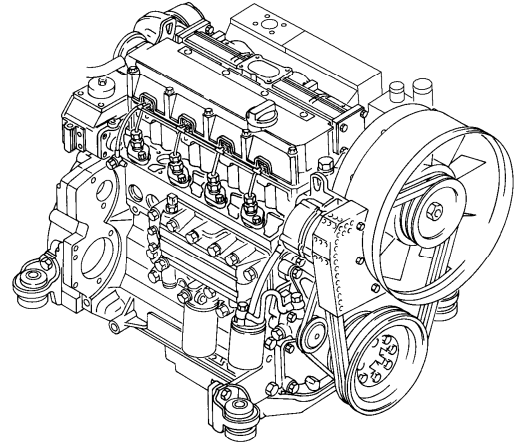

Date: 2013/11/12	Image id: 00000176	Catalogue: 07503	Model: L40
Brand: Volvo	Serial: 1910001-1910158, 1920001-1920337	Group/Section: 223/100	Title: Engine - oil cooler

00000176

Q1-Q5	Option	Option description	
Q1 1910001			
Q2 1920001			

Pos	Part	Q1	Q2	Q3	Q4	Q5	PS	Kit	Description	Option(s)	Remark
1	VOE20715675	1	1						Oil Cooler		(ZM2906937)
2	VOE20405747	1	1						Gasket		(ZM2903937)
3	ZM2905896	10	10						Screw		
4	VOE20405672	3	3						Screw		(ZM2905895)
5	VOE20405744	1	1						Shut off flap		(ZM2903938)
6	VOE20485258	1	1				SS		Housing		(ZM2906936)
7	ZM8099570	1	1						•••Gasket		A10x16
8	VOE20460239	1	1						•••Plug		(ZM7099407)CM10x1
9	VOE20405758	1	1						•••Bushing		(ZM2900388)
10	ZM7099503	1	1				SS		Seal		A14x18
11	ZM2903716	1	1						Hose nipple		
12	ZM7098041	1	1				OP		Nut		M16x1,5
13	VOE13947622	1	1						Plane gasket		(ZM7099500)A16x20
14	ZM2903717	1	1						Hose sleeve		
15	VOE20464471	REQ	REQ						Locking fluid		(ZM2903718)