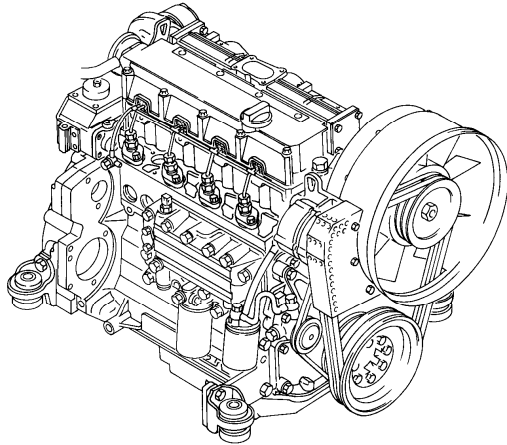

Pos	Part	Q1	Q2	Q3	Q4	Q5	PS	Kit	Description	Option(s)	Remark
1	VOE20412338	1	1						Camshaft		(ZM2906929)
2	VOE20405534	8	8						Push rod		(ZM2906930)
3	ZM2904021	8	8						Tappet		

Date: 2013/11/12	Image id: 00000172	Catalogue: 07503	Model: L40
Brand: Volvo	Serial: 1910001-1910158, 1920001-1920337	Group/Section: 2153/100	Title: Timing gear housing (front cover with oil pump)