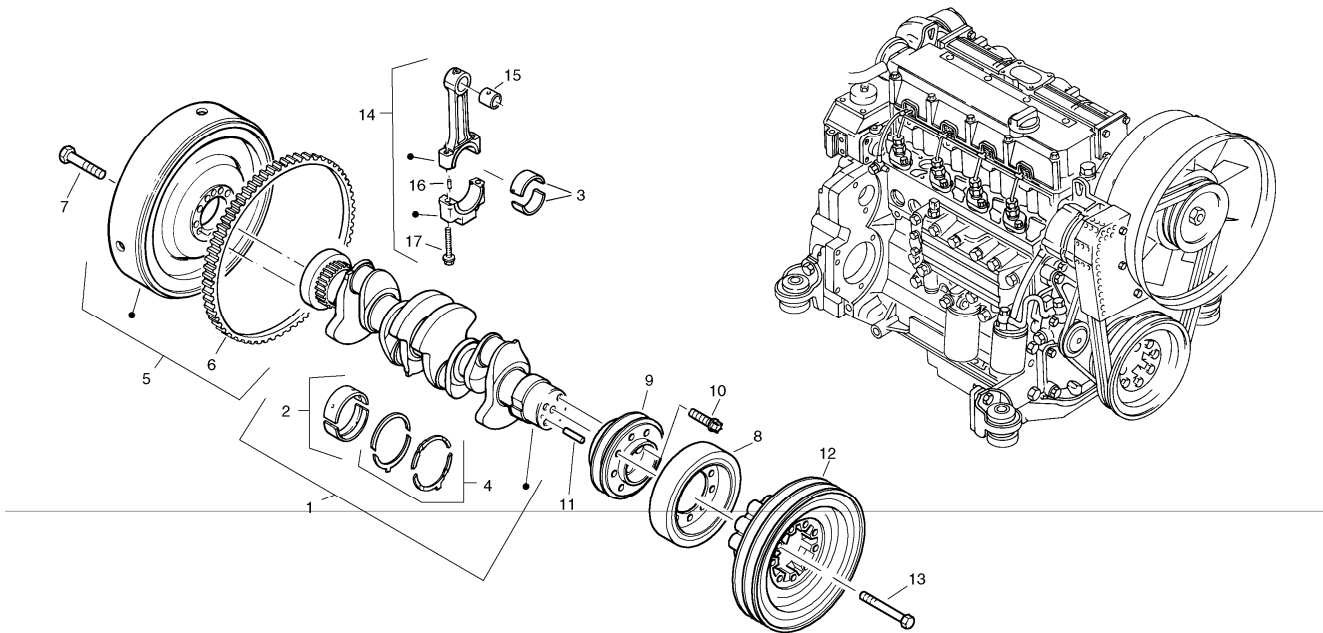

Date: 2013/11/12	Image id: 00016501	Catalogue: 07503	Model: L40
Brand: Volvo	Serial: 1910001-1910158, 1920001-1920337	Group/Section: 216/100	Title: Crankshaft

00016501

Q1-Q5	Option	Option description	
Q1 1910001			
Q2 1920001			

Pos	Part	Q1	Q2	Q3	Q4	Q5	PS	Kit	Description	Option(s)	Remark
1	ZM2906917	1	1						Crank mechanism		
1	VOE20900811	1	1						Crankshaft		(ZM2907369)
2	VOE20405541	REQ	REQ						••Main bearing		(ZM2903950)84,50 mm
2	VOE20405529	REQ	REQ						••Main bearing		(ZM2903949)84,75 mm
2	VOE21141948	5	5						••Main bearing		(VOE20405516)85,00 mm
3	VOE11700318	REQ	REQ						••Big end bearing		(ZM2903957)67,50 mm
3	VOE20717211	REQ	REQ						••Big-end Bearing		(ZM2903956)67,75 mm
3	ZM2903954	4	4						••Big end bearing		68,00 mm
4	ZM2903951	1	1				SS		••Washer		2,9 mm
4	VOE11700315	REQ	REQ						••Thrust washer kit		(ZM2903952)3,1 mm
5	VOE20459128	1	1						Flywheel		(ZM2901148)
6	ZM4050611	1	1						••Gear ring		
7	VOE20405654	10	10						Bolt		(ZM2904027)
8	VOE20459925	1	1						Vibration absorber		(ZM2903958)