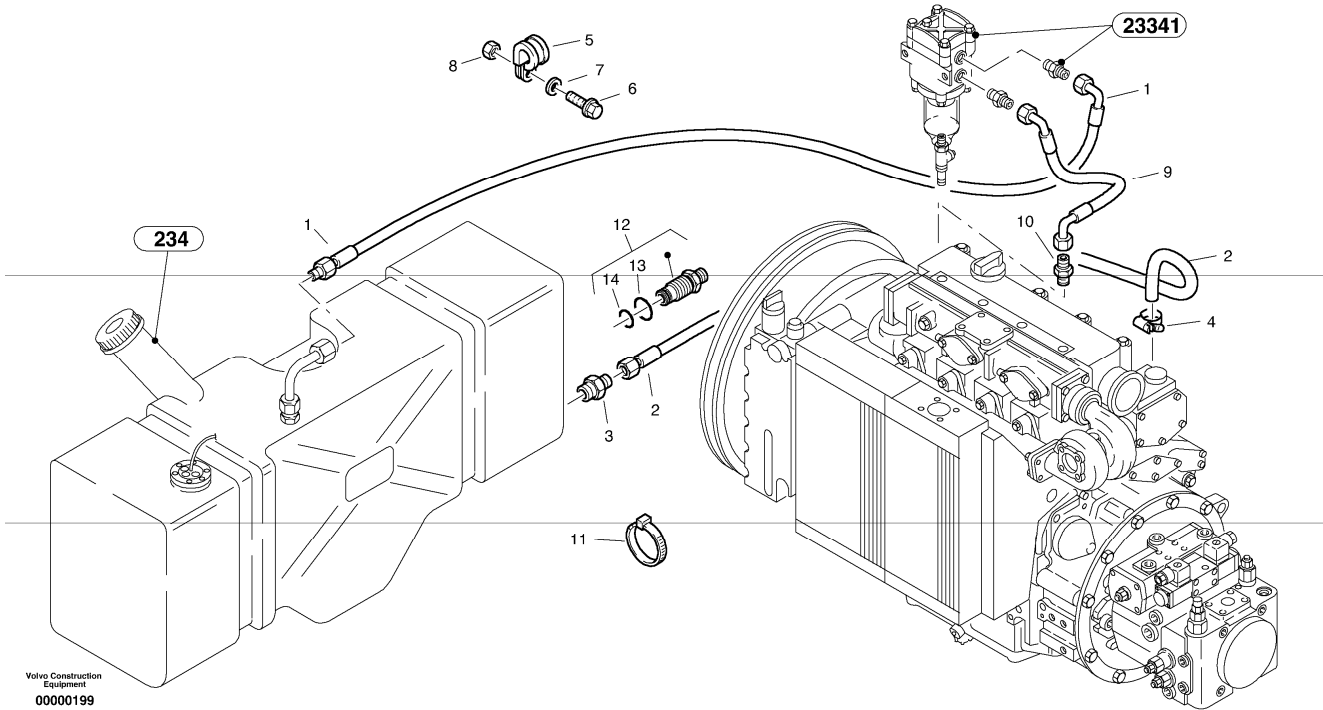

Date: 2013/11/12	Image id: 00000199	Catalogue: 07503	Model: L40
Brand: Volvo	Serial: 1910001-1910158, 1920001-1920337	Group/Section: 235/100	Title: Fuel pipes

Q1-Q5	Option	Option description	
Q1 1910001			
Q2 1920001			

Pos	Part	Q1	Q2	Q3	Q4	Q5	PS	Kit	Description	Option(s)	Remark
1	ZM2813358	1	1						Fuel hose (suction)		
2	ZM2817351	1	1						Hose		(ZM2812538)
3	ZM2811249	1	1						Pipe end		-1911119, -1921326
4	ZM2060781	1	1						Clip		12x9
5	ZM5054800	5	5						Clip		D1-16X20
6	ZM2804624	1	1						Screw		M6x20
7	ZM2803439	1	1						Washer		B6,4
8	ZM7098000	1	1						Nut		M6
9	ZM2813359	1	1						Fuel hose		
10	ZM2806536	1	1						Nipple		
11	ZM2193590	6	6						Cable clip		
12	VOE11306079	1	1						Fitting		1911120-, 1921327-
13	VOE11370540	1	1						•O-ring		22x5,5
14	VOE11370541	1	1						•O-ring		14x5