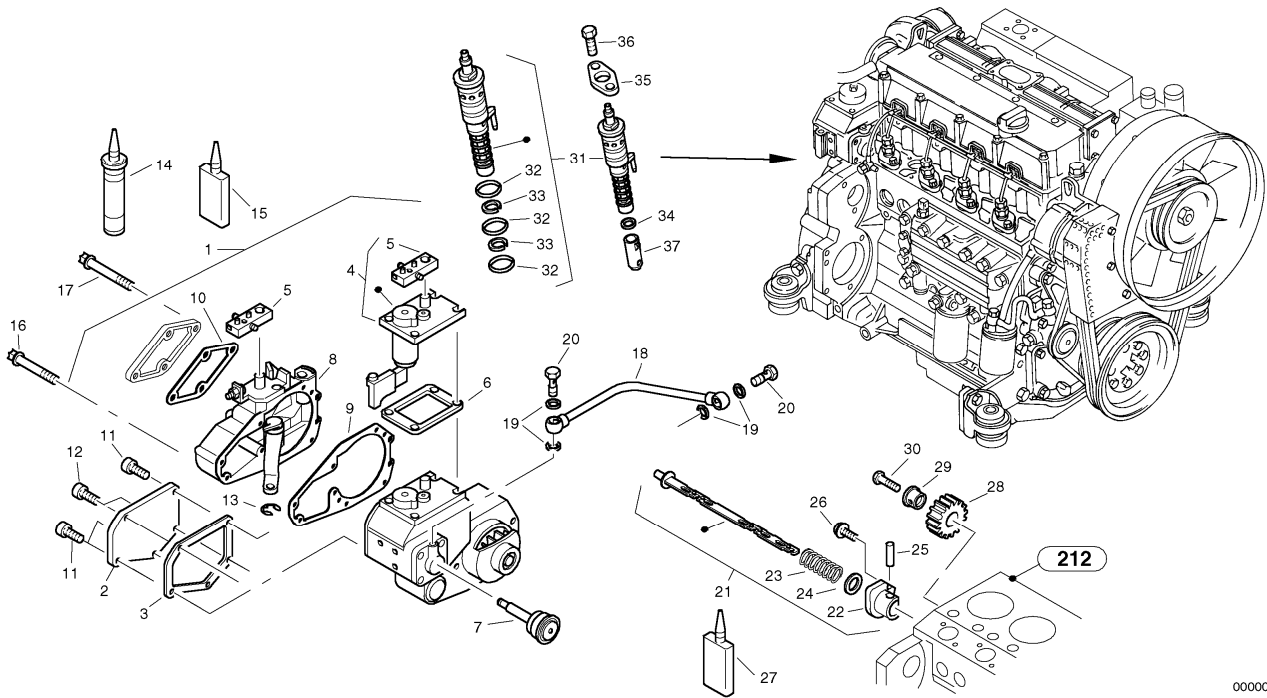

Date: 2013/11/12	Image id: 00000189	Catalogue: 07503	Model: L40
Brand: Volvo	Serial: 1910001-1910158, 1920001-1920337	Group/Section: 236/100	Title: Speed adjustment - Fuel injection pump

00000189

Q1-Q5	Option	Option description	
Q1 1910001			
Q2 1920001			

Pos	Part	Q1	Q2	Q3	Q4	Q5	PS	Kit	Description	Option(s)	Remark
1	VOE20590572	1	1						Control		(ZM2907361)
2	ZM2903891	1	1				OP		••Cover		
3	VOE20405508	1	1						••Gasket		(ZM2903892)
4	ZM2903893	1	1				OP		••Cover		
5	VOE20460081	2	2				OP		•••Lever		(ZM2907363)
6	VOE20405507	1	1						••Gasket		(ZM2903894)
7	VOE20460078	1	1						••Piston		(ZM2907364)
8	ZM2907362	1	1						••Housing		
9	VOE20405510	1	1						••Gasket		(ZM2907366)
10	VOE20405509	1	1						••Gasket		(ZM2907367)
11	ZM8096571	3	3						••Screw		M6x25
12	VOE20460068	2	2						••Screw		(ZM2907365)
13	VOE20460083	1	1						••Lock washer		(ZM2907368)3,2
14	ZM2903926	REQ	REQ						Sealing compound		
15	ZM2903926	REQ	REQ						Sealing compound		(ZM2905350)