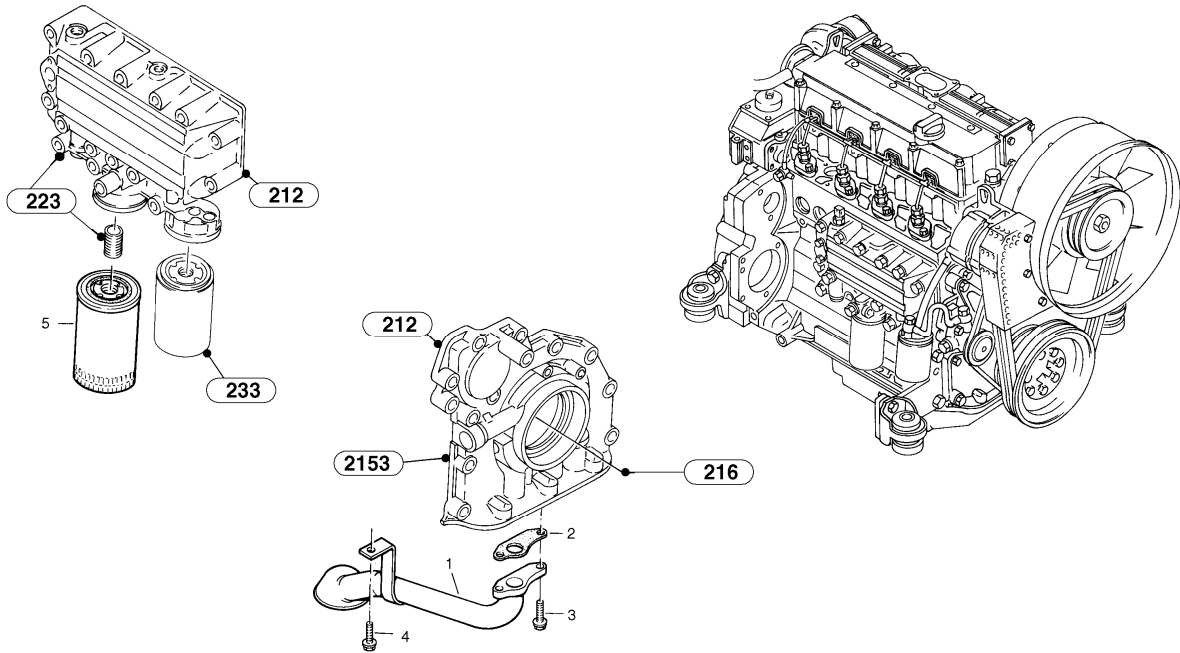

Date: 2013/11/12	Image id: 00000170	Catalogue: 07503	Model: L40
Brand: Volvo	Serial: 1910001-1910158, 1920001-1920337	Group/Section: 220/100	Title: Oil pump, oil filter

00000170

Q1-Q5	Option	Option description	
Q1 1910001			
Q2 1920001			

Pos	Part	Q1	Q2	Q3	Q4	Q5	PS	Kit	Description	Option(s)	Remark
1	VOE20405635	1	1						Suction pipe		(ZM2903933)
2	VOE20405888	1	1						Gasket		(ZM2900387)
3	VOE20481759	2	2				SS		Screw		(ZM2908411)
4	VOE20460386	1	1				SS		Screw		(ZM2906938)
5	ZM4050740	1	1						Oil filter