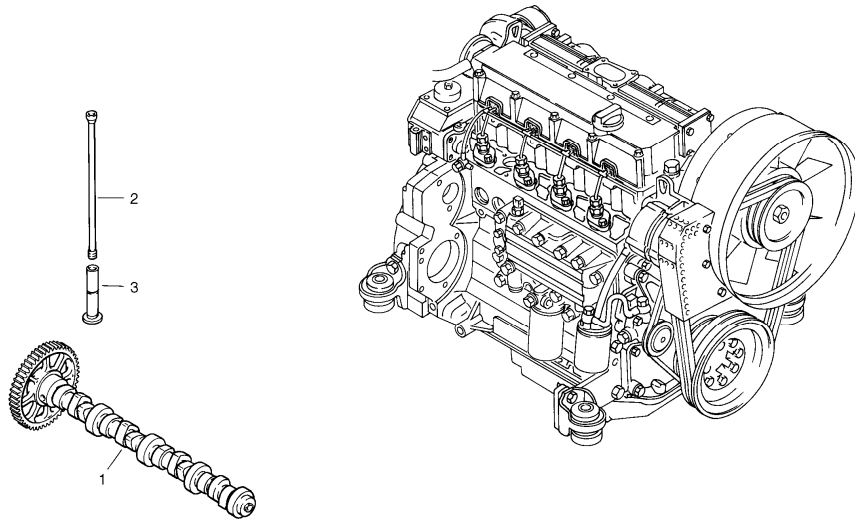

Date: 2013/11/12	Image id: 00000169	Catalogue: 07503	Model: L40
Brand: Volvo	Serial: 1910001-1910158, 1920001-1920337	Group/Section: 215/100	Title: Camshaft

00000169

Q1-Q5	Option	Option description	
Q1 1910001			
Q2 1920001			

Pos	Part	Q1	Q2	Q3	Q4	Q5	PS	Kit	Description	Option(s)	Remark
1	VOE20412338	1	1						Camshaft		(ZM2906929)
2	VOE20405534	8	8						Push rod		(ZM2906930)
3	ZM2904021	8	8						Tappet