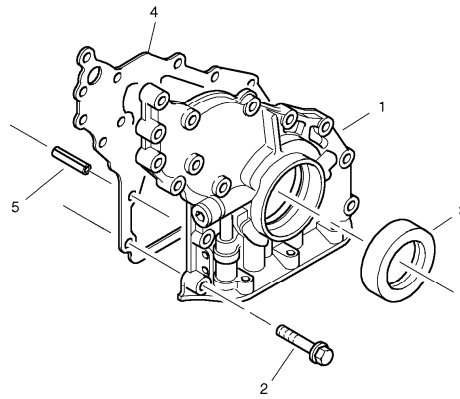

Pos	Part	Q1	Q2	Q3	Q4	Q5	PS	Kit	Description	Option(s)	Remark
1	VOE20412338	1	1						Camshaft		(ZM2906929)
2	VOE20405534	8	8						Push rod		(ZM2906930)
3	ZM2904021	8	8						Tappet		

Date: 2013/11/12	Image id: 00000172	Catalogue: 07503	Model: L40
Brand: Volvo	Serial: 1910001-1910158, 1920001-1920337	Group/Section: 2153/100	Title: Timing gear housing (front cover with oil pump)