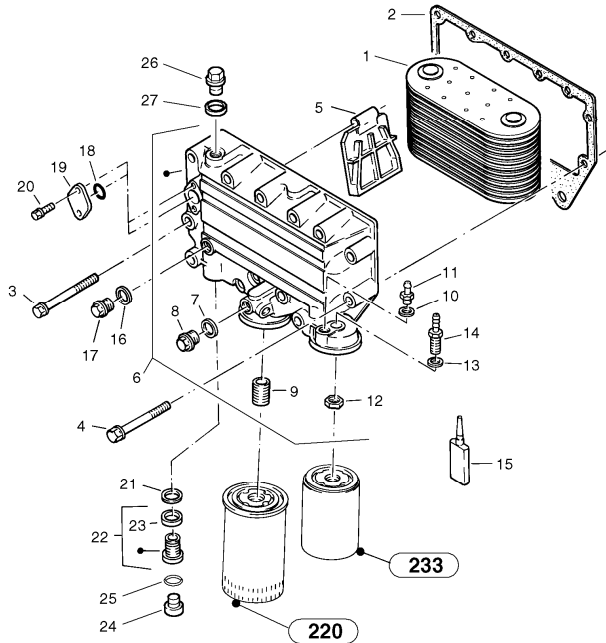

Date: 2013/11/12	Image id: 00000176	Catalogue: 07503	Model: L40
Brand: Volvo	Serial: 1910001-1910158, 1920001-1920337	Group/Section: 223/100	Title: Engine - oil cooler

00000176

Q1-Q5	Option	Option description	
Q1 1910001			
Q2 1920001			

Pos	Part	Q1	Q2	Q3	Q4	Q5	PS	Kit	Description	Option(s)	Remark
1	VOE20715675	1	1						Oil Cooler		(ZM2906937)
2	VOE20405747	1	1						Gasket		(ZM2903937)
3	ZM2905896	10	10						Screw		
4	VOE20405672	3	3						Screw		(ZM2905895)
5	VOE20405744	1	1						Shut off flap		(ZM2903938)
6	VOE20485258	1	1				SS		Housing		(ZM2906936)
7	ZM8099570	1	1						•••Gasket		A10x16
8	VOE20460239	1	1						•••Plug		(ZM7099407)CM10x1
9	VOE20405758	1	1						•••Bushing		(ZM2900388)
10	ZM7099503	1	1				SS		Seal		A14x18
11	ZM2903716	1	1						Hose nipple		
12	ZM7098041	1	1				OP		Nut		M16x1,5
13	VOE13947622	1	1						Plane gasket		(ZM7099500)A16x20
14	ZM2903717	1	1						Hose sleeve		
15	VOE20464471	REQ	REQ						Locking fluid		(ZM2903718)