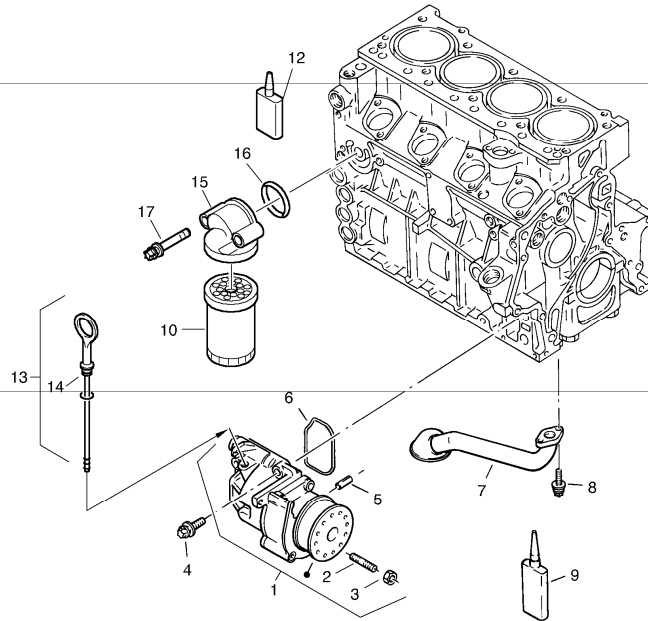

Date: 2013/11/14	Image id: 00051501	Catalogue: 07517	Model: L32B
Brand: Volvo	Serial: 1842201-1842999	Group/Section: 220/100	Title: Oil pump, oil filter

00051501

Pos	Part	Q1	Q2	Q3	Q4	Q5	PS	Kit	Description	Option(s)	Remark
1	VOE11715526	1							Oil pump		(ZM2904116)
2	ZM2290460	1					SS		••Bearing spindle		M6x40
3	ZM7098000	1							••Nut		M6
4	ZM2904117	4							Screw		
5	ZM2904118	2							Clamping pin		
6	ZM2904119	1							Gasket		
7	VOE11715751	1							Oil pipe		(ZM2904124)
8	ZM2904040	2					SS		Screw		
9	ZM2903828	REQ					OP		Locking agent		
10	ZM2904941	1							Oil filter		
12	VOE20464471	REQ							Locking fluid		
13	ZM2905170	1							Oil dipstick		
14	ZM2905171	1							••O-ring		
15	ZM2907622	1							Bracket		
16	ZM2907372	1							O-ring		
17	ZM2291482	2							Screw