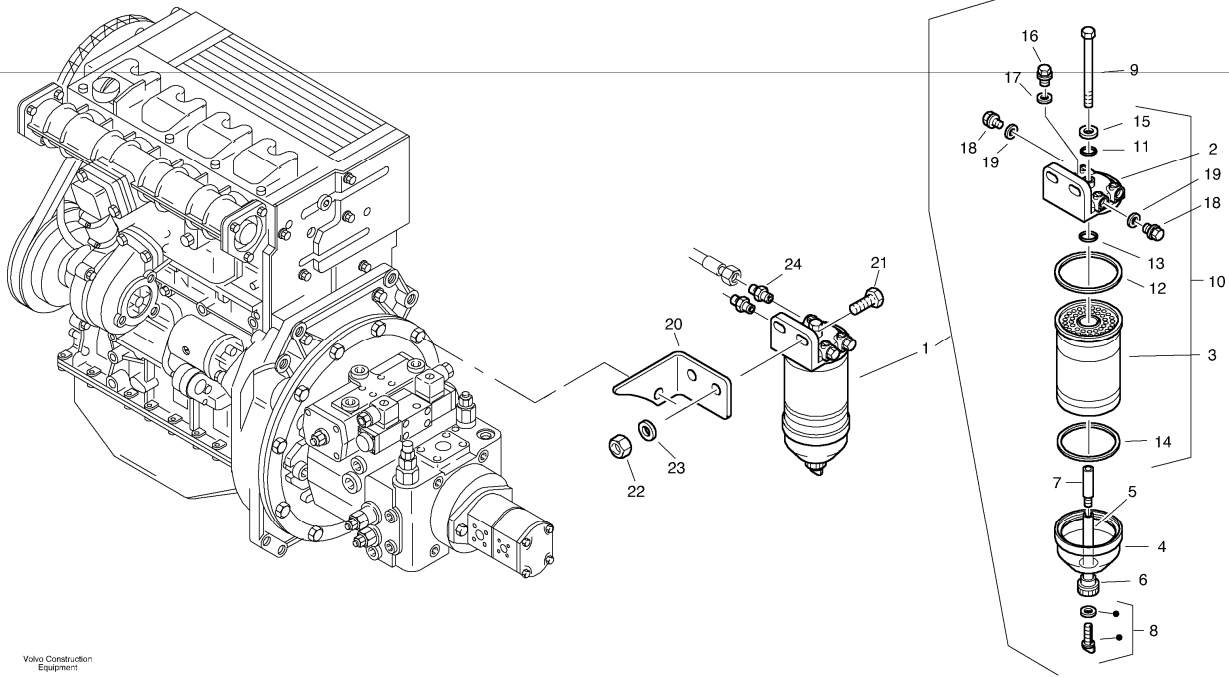

Date: 2013/11/14	Image id: 1000961	Catalogue: 07517	Model: L32B
Brand: Volvo	Serial: 1842201-1842999	Group/Section: 23341/100	Title: Filter - Water separator

Volvo Construction
Equipment
1000961

Pos	Part	Q1	Q2	Q3	Q4	Q5	PS	Kit	Description	Option(s)	Remark
1	ZM2807872	1							Fuel filter		
2	ZM2905307	1					SS		••Filter head		
3	ZM2905298	1							••Filter cartridge		
4	ZM2905299	1							••Sight glass		
5	ZM2905300	1							••Knurled head screw		
6	VOE7242081	1							••Washer		(ZM2905301)
7	ZM2905302	1							••Screw		
8	VOE242595	1							••Plug		(ZM2905304)
9	ZM2910000	1							••Screw		
10	ZM2905306	1							••Gasket set, cpl.		
11	ZM2905308	1							•••O-ring		
12	ZM2905309	1							•••Gasket		
13	ZM2905310	1							•••O-ring		
14	ZM2905311	1							•••Gasket		
15	ZM2905312	1							•••Washer		
16	ZM2905313	1							••Screw		
17	ZM2164940	1							••Seal		A10x14
18	ZM7099404	2							••Lock Plug		AM14x1,5
19	ZM2905314	2							••Seal