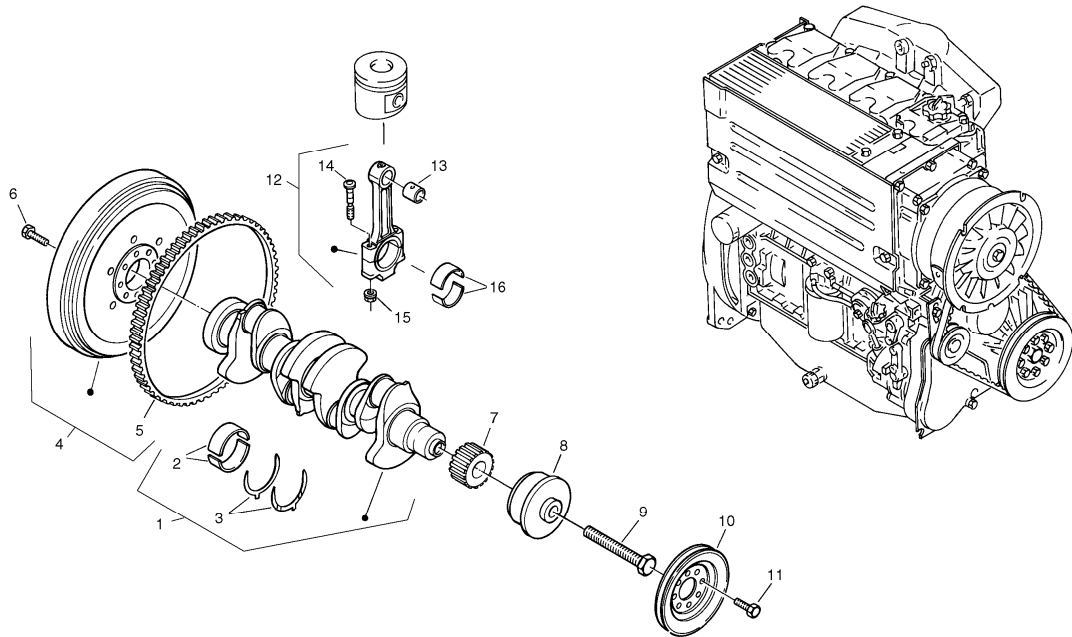

Date: 2013/11/14	Image id: 00000100	Catalogue: 07517	Model: L32B
Brand: Volvo	Serial: 1842201-1842999	Group/Section: 216/100	Title: Crankshaft

00000100

Pos	Part	Q1	Q2	Q3	Q4	Q5	PS	Kit	Description	Option(s)	Remark
1	ZM2905351	1							Crankshaft		
2	ZM2290402	REQ							••Crankshaft bearing		69,50 mm
2	ZM2900539	REQ							••Crankshaft bearing		69,75 mm
2	ZM2290400	5							••Crankshaft bearing		70,00 mm
3	VOE20944762	1							••Thrust Washer		2,40 mm
3	VOE20944769	REQ							••Thrust Washer		2,60 mm
4	ZM2904103	1					SS		Fly wheel		-1842310
4	ZM2908532	1							Flywheel		1842311-
5	ZM2904104	1							••Gear ring		-1842310
5	ZM2908533	1							••Gear ring		1842311-
6	ZM2290407	8							Screw		
7	ZM2290408	1							Toothed belt wheel		
8	ZM2904102	1							Flange		
9	ZM2290411	1							Screw		
10	ZM2905385	1							V-belt pulley		
11	ZM2908482	8							Screw		(ZM2900545)
12	ZM2904174	4							Connecting rod