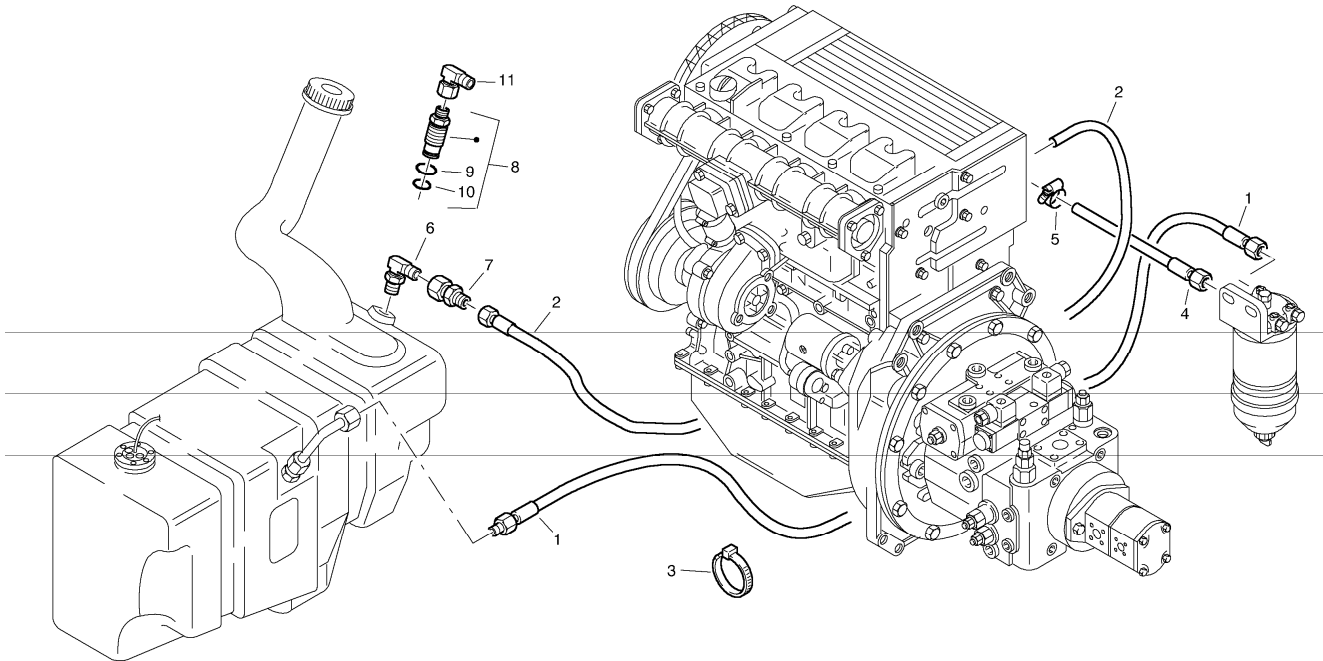

Date: 2013/11/15	Image id: 00000043	Catalogue: 07501	Model: L32
Brand: Volvo	Serial: 1840001-1840187	Group/Section: 235/100	Title: Fuel pipes

Volvo Construction
Equipment
00000043

Q1-Q5	Option	Option description	
Q1 1840001			

Pos	Part	Q1	Q2	Q3	Q4	Q5	PS	Kit	Description	Option(s)	Remark
1	ZM2811482	1							Fuel hose		
2	ZM2811484	1							Fuel hose		
3	ZM2193590	2							Cable clip		
4	ZM2811483	1							Fuel hose		
5	ZM2060781	1							Clip		12x9
6	ZM2800658	1							Fitting		-1842377
7	VOE11307078	1							Fitting		(ZM7091432)-1842377
8	VOE11306079	1							Fitting		1842378-
9	VOE11370540	1							•O-ring		22x5,5
10	VOE11370541	1							•O-ring		14x5
11	VOE13945357	1							Elbow nipple		1842378-