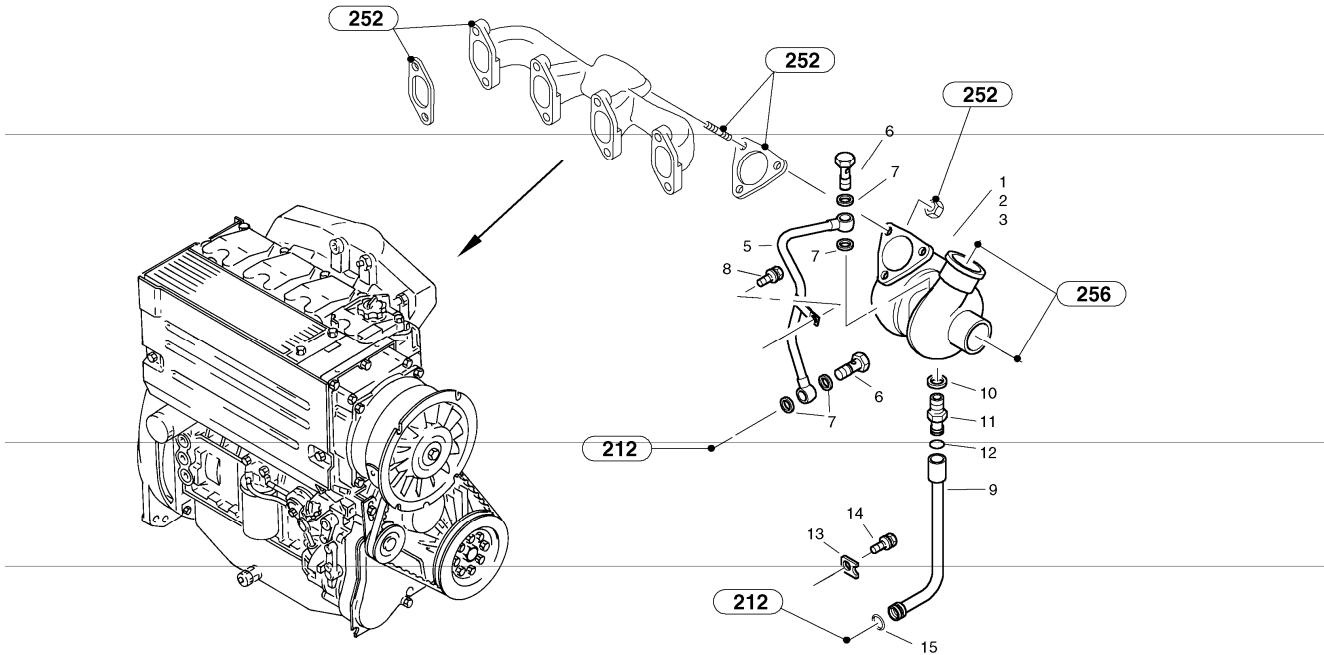

Date: 2013/11/15	Image id: 00000119	Catalogue: 07501	Model: L32
Brand: Volvo	Serial: 1840001-1840187	Group/Section: 255/100	Title: Exhaust turbo - super charger

00000119

Q1-Q5	Option	Option description	
Q1 1840001			

Pos	Part	Q1	Q2	Q3	Q4	Q5	PS	Kit	Description	Option(s)	Remark
1	ZM2904185	1							Exhaust turbo - super cha		
2	ZM2905393	REQ							Repair Kit		
3	ZM2905394	REQ					OP		Fuselage group		
5	ZM2904732	1							Oil Pipe		
6	ZM2290272	2					SS		Hollow screw		8
7	VOE13947282	4							Gasket		(ZM7099538)A12x16
8	ZM2904733	1							Screw		
9	ZM2904764	1							Oil pipe		
10	VOE13947622	1							Plane gasket		(ZM7099500)A16x20
11	VOE20459171	1							Nipple		(ZM2904766)
12	VOE20459172	1							Sealing ring		(ZM2290908)
13	ZM2905360	1							Retaining plate		
14	ZM2904733	1							Screw		
15	ZM2904191	1							O-ring