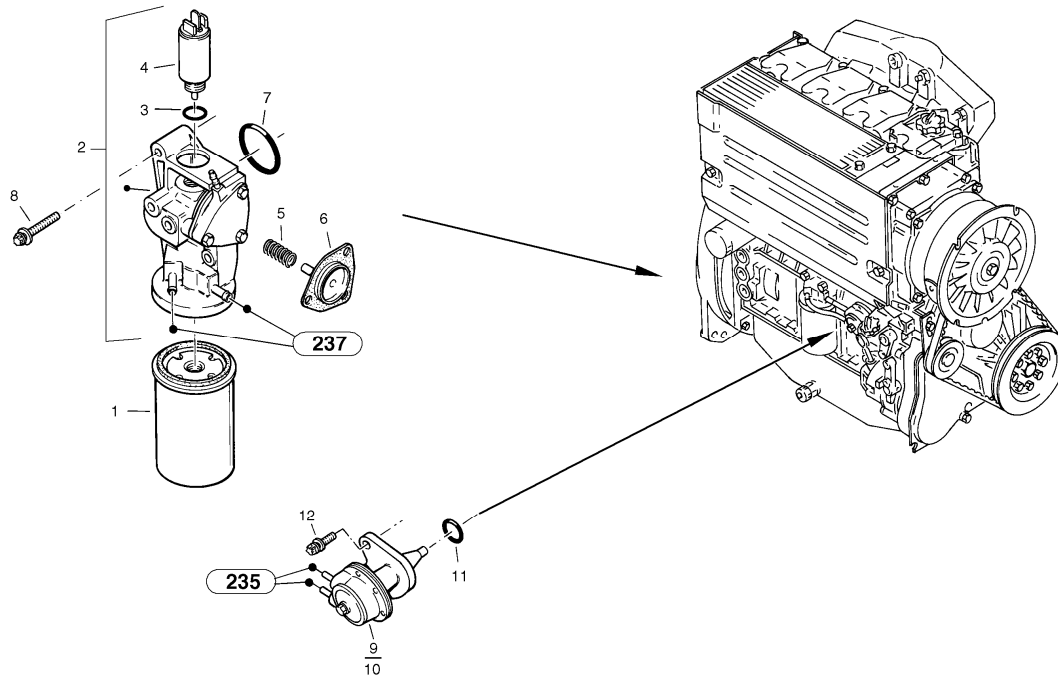

Date: 2013/11/15	Image id: 00000106	Catalogue: 07501	Model: L32
Brand: Volvo	Serial: 1840001-1840187	Group/Section: 233/100	Title: Fuel filter - Feed pump

00000106

Q1-Q5	Option	Option description	
Q1 1840001			

Pos	Part	Q1	Q2	Q3	Q4	Q5	PS	Kit	Description	Option(s)	Remark
1	ZM2905303	1							Filter		
2	ZM2905387	1							Fuel load stop		
3	ZM2904200	1							••O-ring		
4	VOE15185105	1							••Solenoid		(ZM2905388)
5	ZM2904199	1							••Thrust Spring		
6	ZM2904198	1					OP		••Diaphragm holder		(ZM2905389)
7	ZM2904201	1							O-ring		
8	ZM2291482	3							Screw		
9	ZM2904380	1							Feed pump		
10	ZM2904381	1							Repair kit		
11	ZM2290370	1							O-ring		
12	ZM2904137	2							Screw