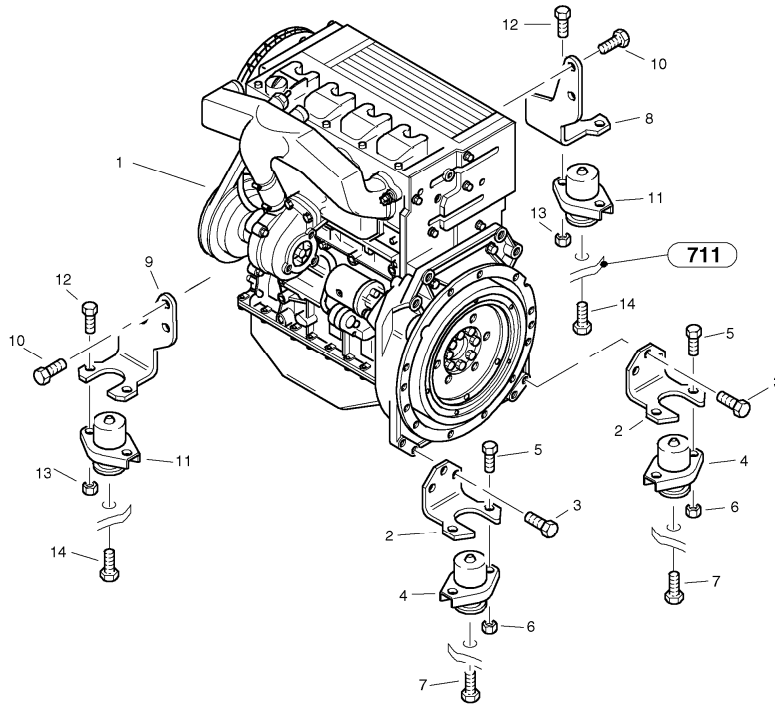

Date: 2013/11/15	Image id: 00000085	Catalogue: 07501	Model: L32
Brand: Volvo	Serial: 1840001-1840187	Group/Section: 218/100	Title: Engine assy

00000085

Q1-Q5	Option	Option description	
Q1 1840001			

Pos	Part	Q1	Q2	Q3	Q4	Q5	PS	Kit	Description	Option(s)	Remark
1	ZM2814029	1							Diesel engine		(ZM2810928)-1840160
1	ZM2814029	1							Diesel engine		(ZM2814009)1840161-
2	ZM2807295	2							Retainer		
3	ZM4326456	2					SS		Screw		M14x30
4	VOE11306533	2							Buffer		(ZM4381063)
5	VOE983252	4							Hexagon screw		(ZM8095900)
6	VOE983304	4							Hexagon nut		(ZM8098001)M10
7	VOE978932	2							Hexagon screw		(ZM8096639)M12x30
8	ZM2810650	1							Retainer		
9	ZM2810649	1							Retainer		
10	ZM4326456	4					SS		Screw		M14x30
11	VOE11306533	2							Buffer		(ZM4381063)
12	VOE983252	4							Hexagon screw		(ZM8095900)
13	VOE983304	4							Hexagon nut		(ZM8098001)M10
14	VOE978932	2							Hexagon screw		(ZM8096639)M12x30