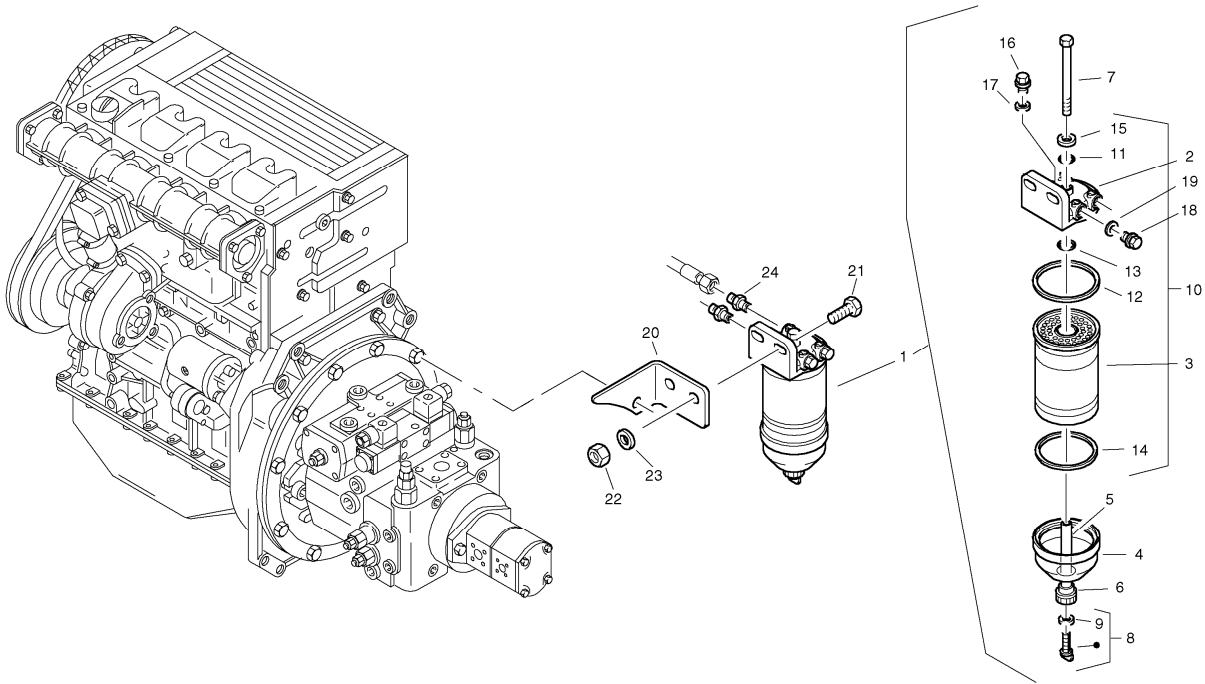

Date: 2013/11/15	Image id: 00000041	Catalogue: 07501	Model: L32
Brand: Volvo	Serial: 1840001-1840187	Group/Section: 23341/100	Title: Filter - Water separator

00000041

Q1-Q5	Option	Option description	
Q1 1840001			

Pos	Part	Q1	Q2	Q3	Q4	Q5	PS	Kit	Description	Option(s)	Remark
1	ZM2807872	1							Fuel filter		
2	ZM2905307	1					SS		•••Filter head		
3	ZM2905298	1							•••Filter cartridge		
4	ZM2905299	1							•••Sight glass		
5	ZM2905300	1							•••Knurled head screw		
6	VOE7242081	1							•••Washer		(ZM2905301)
7	ZM2905302	1							•••Screw		
8	VOE242595	1							•••Plug		(ZM2905304)
9	VOE7242081	1							•••Washer		(ZM2905305)
10	ZM2905306	1							•••Gasket set, cpl.		
11	ZM2905308	1							•••O-ring		
12	ZM2905309	1							•••Gasket		
13	ZM2905310	1							•••O-ring		
14	ZM2905311	1							•••Gasket		
15	ZM2905312	1							•••Washer		
16	ZM2905313	1							•••Screw