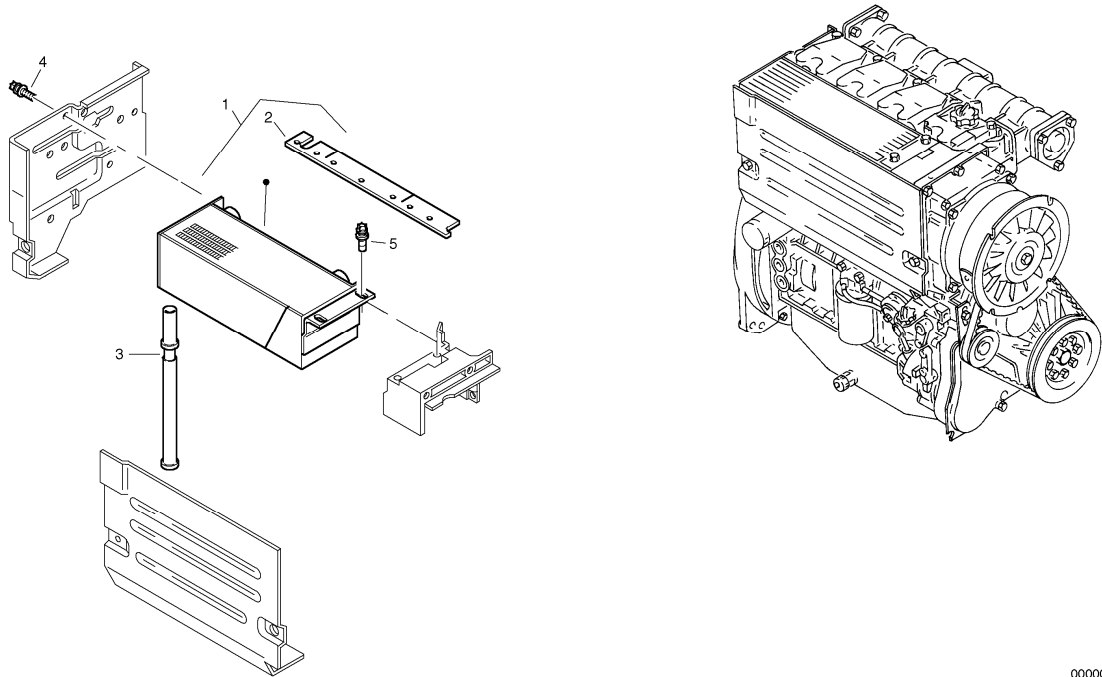

Date: 2013/11/15	Image id: 00000059	Catalogue: 07501	Model: L32
Brand: Volvo	Serial: 1840001-1840187	Group/Section: 223/100	Title: Engine - oil cooler

00000059

Q1-Q5	Option	Option description	
Q1 1840001			

Pos	Part	Q1	Q2	Q3	Q4	Q5	PS	Kit	Description	Option(s)	Remark
1	ZM2905358	1					SS		Oil cooler		
2	ZM2905359	1							••Sealing strip		
3	ZM2904123	2							Insert pipe		
4	ZM2904121	2							Screw		
5	ZM2901217	2							Screw		(ZM2904122)