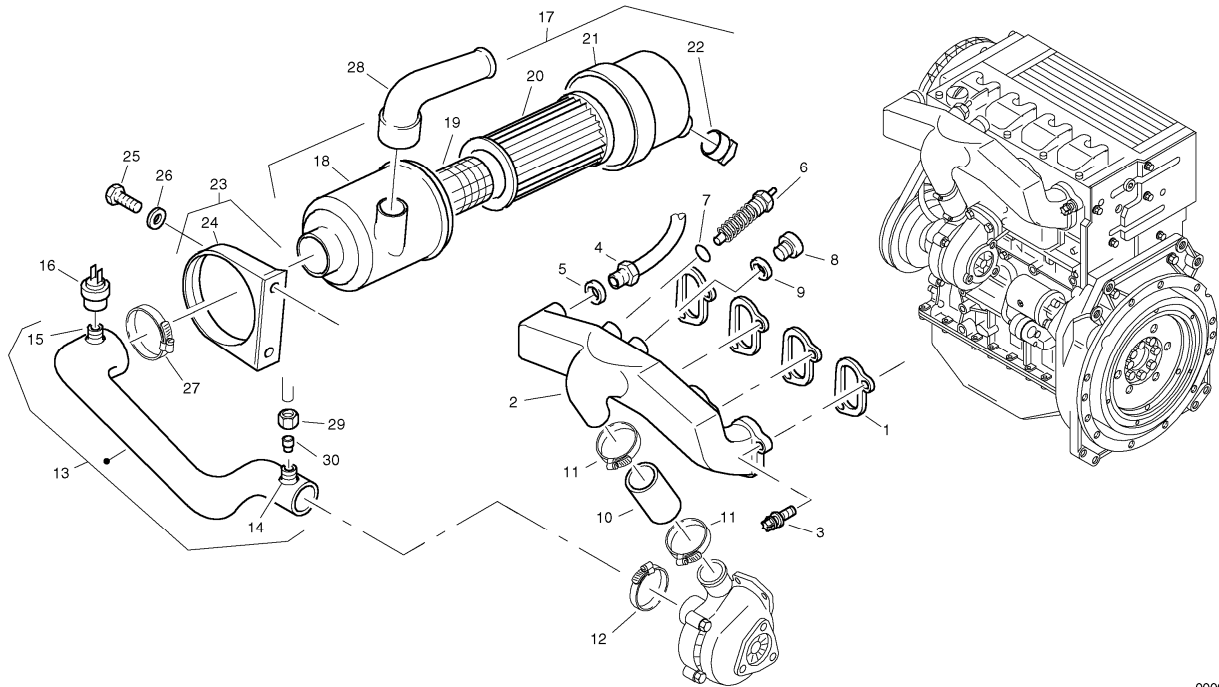

Date: 2013/11/15	Image id: 00000121	Catalogue: 07501	Model: L32
Brand: Volvo	Serial: 1840001-1840187	Group/Section: 256/100	Title: Suction system, filter

00000121

Q1-Q5	Option	Option description	
Q1 1840001			

Pos	Part	Q1	Q2	Q3	Q4	Q5	PS	Kit	Description	Option(s)	Remark
1	ZM2903605	4							Gasket		
2	ZM2905362	1							Suction pipe		
3	VOE3586624	8							Hexagon screw		(ZM2905363)
4	ZM2905386	1							Hose assembly		M10x1
5	ZM7099577	1					SS		Seal		A10x13,5
6	ZM4065780	1							Support		
7	VOE20460026	1							Sealing ring		(ZM7099523)A22x27
8	ZM7099424	1							Screw plug		M22x1,5
9	VOE20460026	1							Sealing ring		(ZM7099523)A22x27
10	ZM4074550	1							Hose connection		
11	ZM4084040	2							Clamp		
12	ZM2060784	1							Clip		AS50-70
13	ZM2910185								Hose		(ZM2811481)
13	ZM2813362	1					SS		Hose		See footnote 1368)
14	ZM2804521								••Instrument		
14	ZM2815843	1							••Hose kit		See footnote 1368)
15	ZM2906058	1							••Nipple