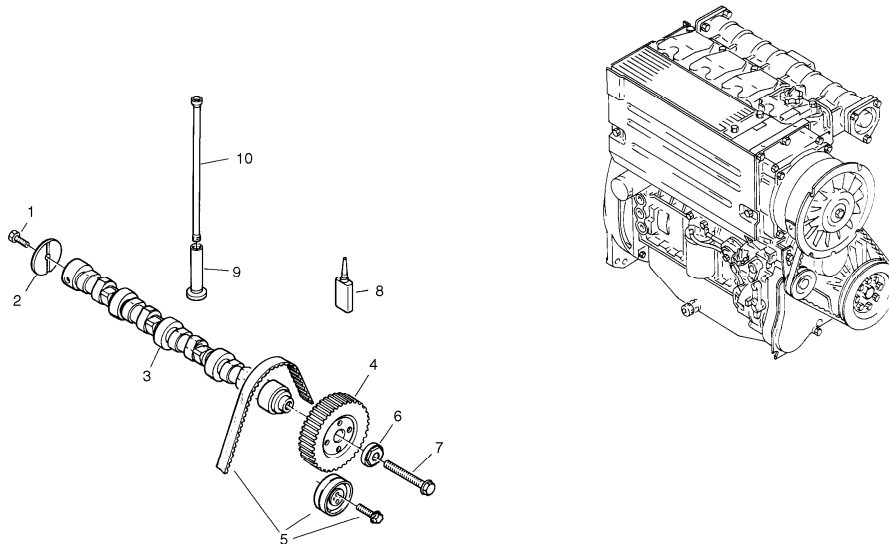

Date: 2013/11/15	Image id: 00000079	Catalogue: 07501	Model: L32
Brand: Volvo	Serial: 1840001-1840187	Group/Section: 215/100	Title: Camshaft

00000079

Q1-Q5	Option	Option description	
Q1 1840001			

Pos	Part	Q1	Q2	Q3	Q4	Q5	PS	Kit	Description	Option(s)	Remark
1	ZM8095503	1							Screw		M8x35
2	ZM2290517	1							Spacer disc		
3	ZM2905357	1							Camshaft		
4	ZM2290519	1							Toothed belt wheel		
5	ZM2904890	1							Repair kit (toothed belt)		
6	ZM2290522	1							Washer		
7	VOE20797281	1							Hexagon screw		M14x1,5x110
8	ZM2903828	REQ					OP		Locking agent		
9	ZM2904101	2							Valve tappet		
10	ZM2290524	2							Push rod