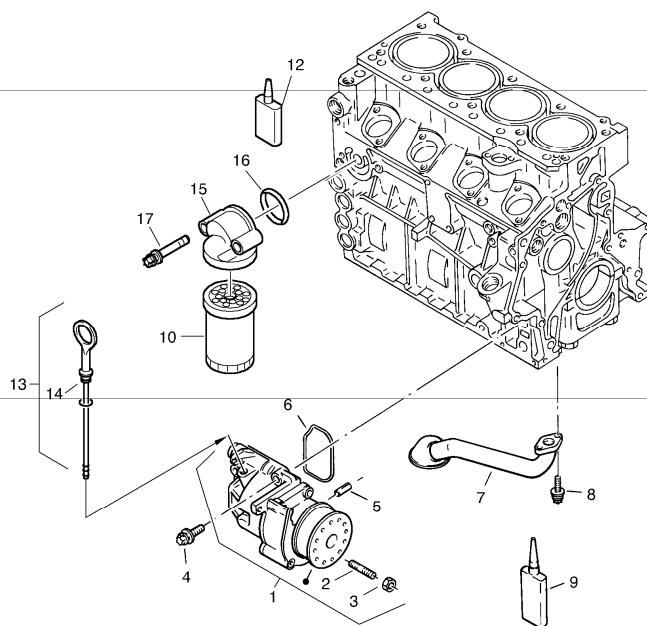

Date: 2013/11/16	Image id: 00051501	Catalogue: 20003	Model: L30B
Brand: Volvo	Serial: 1832201-1832999, 1852201-1852999	Group/Section: 220/100	Title: Oil pump, oil filter

00051501

Q1-Q5	Option	Option description	
Q1 1832201-			
Q2 1852201-			

Pos	Part	Q1	Q2	Q3	Q4	Q5	PS	Kit	Description	Option(s)	Remark
1	VOE11715526	1	1						Oil pump		(ZM2904116)
2	ZM2290460	1	1				SS		••Bearing spindle		M6x40
3	ZM7098000	1	1						••Nut		M6
4	ZM2904117	4	4						Screw		
5	ZM2904118	2	2						Clamping pin		
6	ZM2904119	1	1						Gasket		
7	VOE11715751	1	1						Oil pipe		(ZM2904124)
8	ZM2904040	2	2				SS		Screw		
9	ZM2903828	REQ	REQ				OP		Locking agent		
10	ZM2904941	1	1						Oil filter		
12	VOE20464471	REQ	REQ						Locking fluid		
13	ZM2905170	1	1						Oil dipstick		
14	ZM2905171	1	1						••O-ring		
15	ZM2907622	1	1						Bracket		
16	ZM2907372	1	1						O-ring