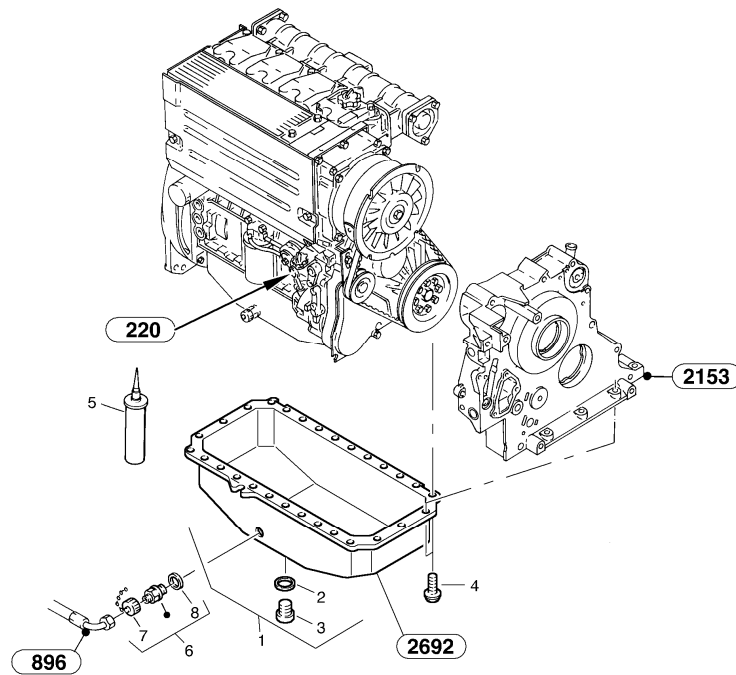

Date: 2013/11/16	Image id: 00062100	Catalogue: 20003	Model: L30B
Brand: Volvo	Serial: 1832201-1832999, 1852201-1852999	Group/Section: 217/100	Title: Oil sump

00062100

Q1-Q5	Option	Option description	
Q1 1832201-			
Q2 1852201-			

Pos	Part	Q1	Q2	Q3	Q4	Q5	PS	Kit	Description	Option(s)	Remark
1	ZM2904060	1	1						Oil pan		
2	VOE13947624	1	1						••Plane gasket		(ZM7099511)A18x24
3	ZM7099428	1	1						••Screw plug		M18x1,5
4	ZM2292234	26	26						Screw		
5	ZM2903926	REQ	REQ						Sealing compound		
6	ZM4384256	1	1						Valve		
7	ZM2285689	1	1						••Chain with cap		
8	ZM7099518	1	1						••Seal		C18x24