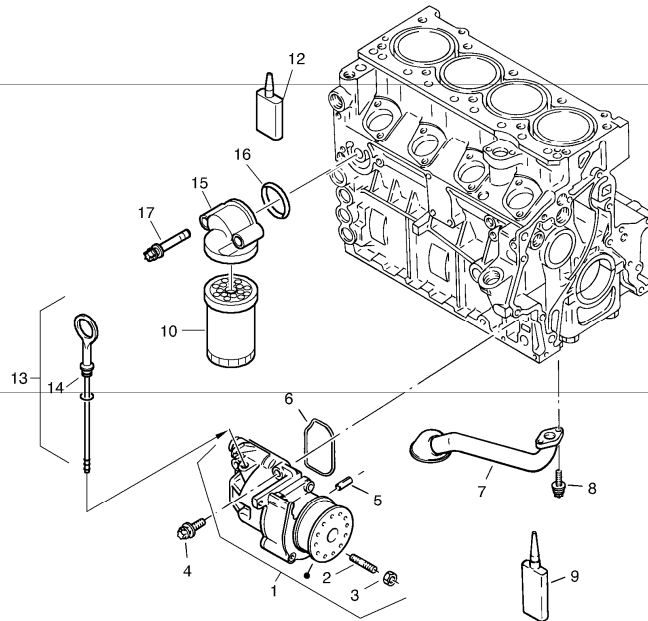

12	VOE983252	4	4	4					Hexagon screw		(ZM8095900)
13	VOE983304	4	4	4					Hexagon nut		M10
14	VOE978932	2	2	2					Hexagon screw		(ZM8096639)M12x30

1348) by Engine oil preheating-NAFTA

Date: <b>2013/11/16</b>	Image id: <b>00051501</b>	Catalogue: <b>07516</b>	Model: <b>L30B</b>
Brand: <b>Volvo</b>	Serial: <b>1802201-1803896, 1812201-1812999, 1822201-1822999</b>	Group/Section: <b>220/100</b>	Title: <b>Oil pump, oil filter</b>