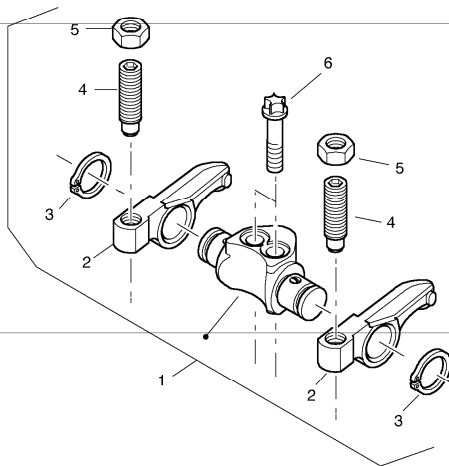

Date: 2013/11/5	Image id: 1003088	Catalogue: 20006	Model: L25B
Brand: Volvo	Serial: 1750001-1750499	Group/Section: 214/100	Title: Valve mechanism

Volvo Construction
Equipment
1003088

Pos	Part	Q1	Q2	Q3	Q4	Q5	PS	Kit	Description	Option(s)	Remark
1	ZM2290529	4							Valve support	rocker	
2	ZM2290526	8							•Rocker Arm		
3	ZM7094952	8							•Safety ring		18X1,2
4	ZM2290527	8							•Adjusting screw		
5	VOE11700373	8							•Nut		
6	VOE20459853	8							Screw