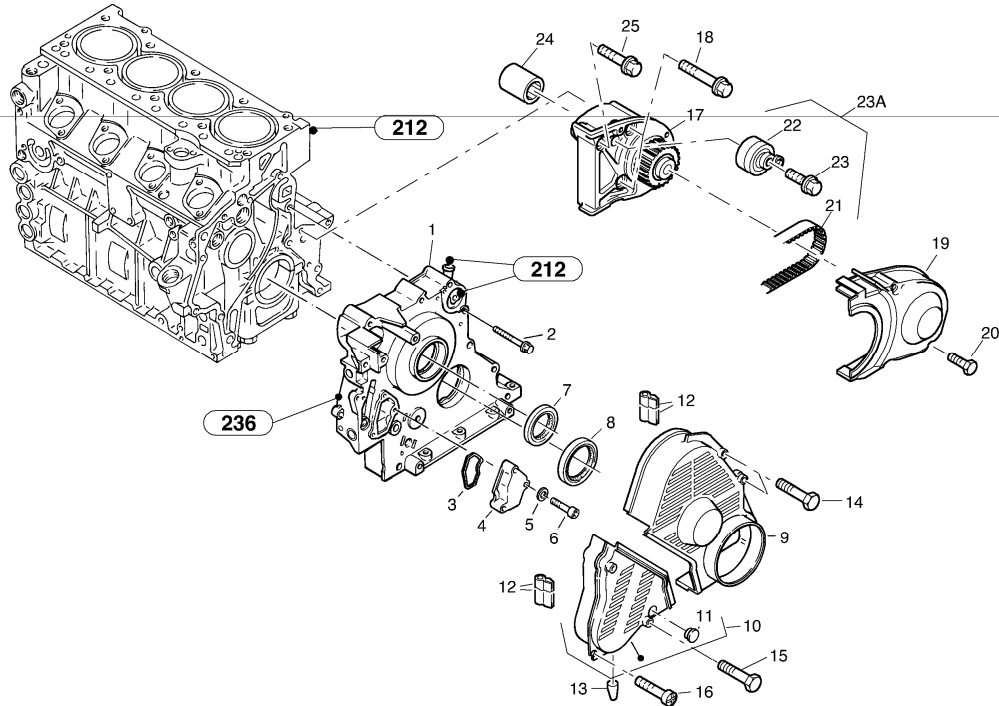

Date: 2013/11/5	Image id: 1003416	Catalogue: 20006	Model: L25B
Brand: Volvo	Serial: 1750001-1750499	Group/Section: 2153/100	Title: Timing gear housing (front cover)

Volvo Construction
Equipment
1003416

Pos	Part	Q1	Q2	Q3	Q4	Q5	PS	Kit	Description	Option(s)	Remark
1	VOE11370257	1					SS		Service cover		
2	ZM2908498	11							Screw		
3	ZM2904068	1							Profil gasket		
4	ZM2904070	1							Cover		
5	VOE20459074	3							Washer		(VOE11700497)
6	VOE11370253	3							Screw		
7	ZM2291470	1							Seal		
8	ZM2290458	1							Seal		
9	VOE11370188	1							Protecting casing		See footnote 1415)
9	VOE11715974	1							Protecting casing		(VOE11370277)See footnote 1375)
10	VOE11370187	1							Protecting casing		
11	ZM2904072	1							•Plug		
12	VOE11370596	REQ							Sealing moulding		(VOE11370189)
13	VOE11370190	1							Rubber sleeve		
14	VOE11370191	3							Hexagon screw		
15	VOE11370192	2							Hexagon screw		
16	VOE20460068	1							Screw		
17	VOE11370649	1							Bracket		(VOE11370281)See footnote 1375)