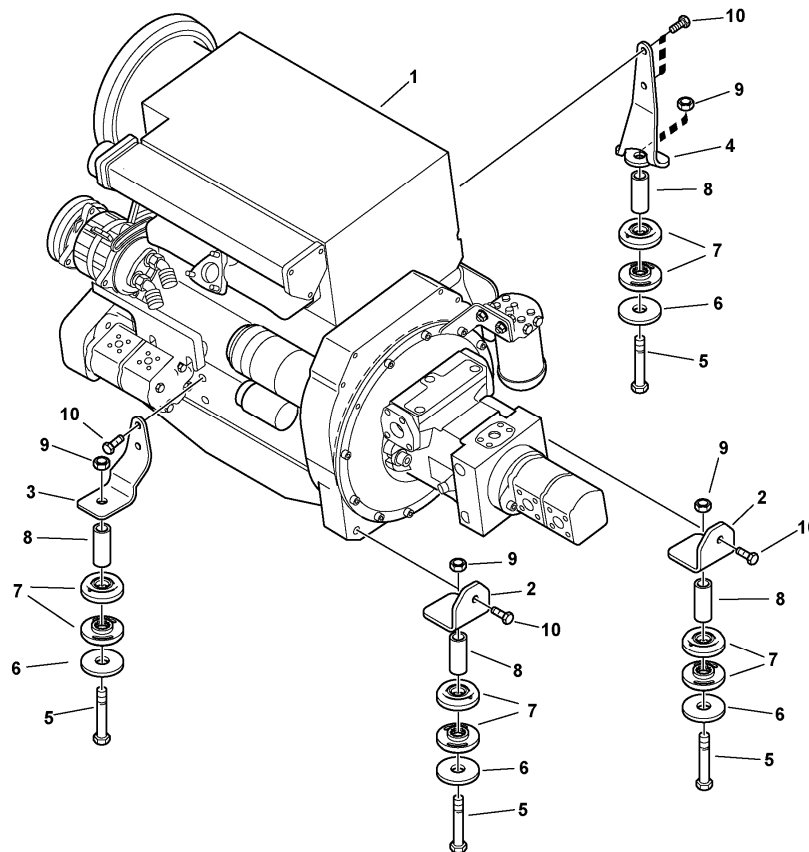

Date: 2013/11/5	Image id: 1001447	Catalogue: 20006	Model: L25B
Brand: Volvo	Serial: 1750001-1750499	Group/Section: 218/100	Title: Engine assy

Volvo Construction
Equipment
1001447

Pos	Part	Q1	Q2	Q3	Q4	Q5	PS	Kit	Description	Option(s)	Remark
1	ZM2814023	1					SS		Engine, cpl.		
1	VOE11305073	1					SS		Diesel engine		USA
1	VOE11305889	1					SS		Diesel engine		See footnote 1375)
2	ZM2817050	2							Retainer		
3	ZM2817052	1							Retainer		
4	ZM2817239	1							Retainer		
5	VOE978953	4							Hexagon screw		
6	ZM2814435	4							Washer		
7	ZM2811225	8							Buffer		
8	ZM2812436	4							Tube		
9	VOE982489	4							Lock nut		(ZM7098016)
10	VOE980056	6							Flange screw		

1375) only by auxiliary pump