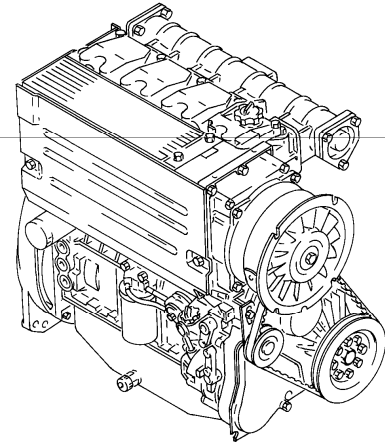

Date: 2013/11/5	Image id: 1003088	Catalogue: 20006	Model: L25B
Brand: Volvo	Serial: 1750001-1750499	Group/Section: 214/100	Title: Valve mechanism

Volvo Construction
Equipment
1003088

Pos	Part	Q1	Q2	Q3	Q4	Q5	PS	Kit	Description	Option(s)	Remark
1	ZM2290529	4							Valve support	rocker	
2	ZM2290526	8							•Rocker Arm		
3	ZM7094952	8							•Safety ring		18X1,2
4	ZM2290527	8							•Adjusting screw		
5	VOE11700373	8							•Nut		
6	VOE20459853	8							Screw