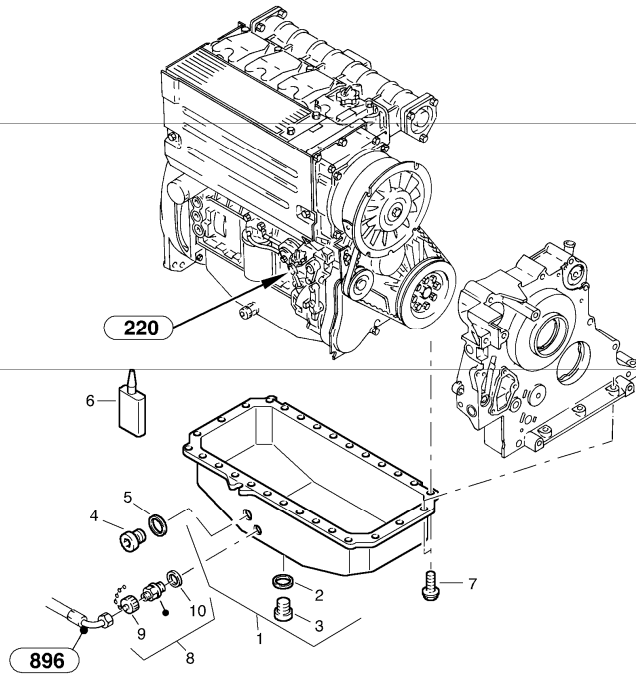

Date: 2013/11/5	Image id: 1003086	Catalogue: 20006	Model: L25B
Brand: Volvo	Serial: 1750001-1750499	Group/Section: 217/100	Title: Oil sump

Volvo Construction
Equipment
1003086

Pos	Part	Q1	Q2	Q3	Q4	Q5	PS	Kit	Description	Option(s)	Remark
1	VOE11370134	1							Oil pan		
2	VOE20542740	1							•Sealing ring		(VOE11700303)A18X24
3	VOE20450891	1							•Plug		M18X1,5
4	VOE20460024	1							•Plug		
5	VOE20460026	1							•Sealing ring		(ZM7099523)
6	ZM2903926	REQ							Sealing compound		
7	ZM2292234	26							Screw		
8	ZM4384256	1							Valve		
9	ZM2285689	1							•Chain with cap		
10	ZM7099518	1							•Seal		C18X24