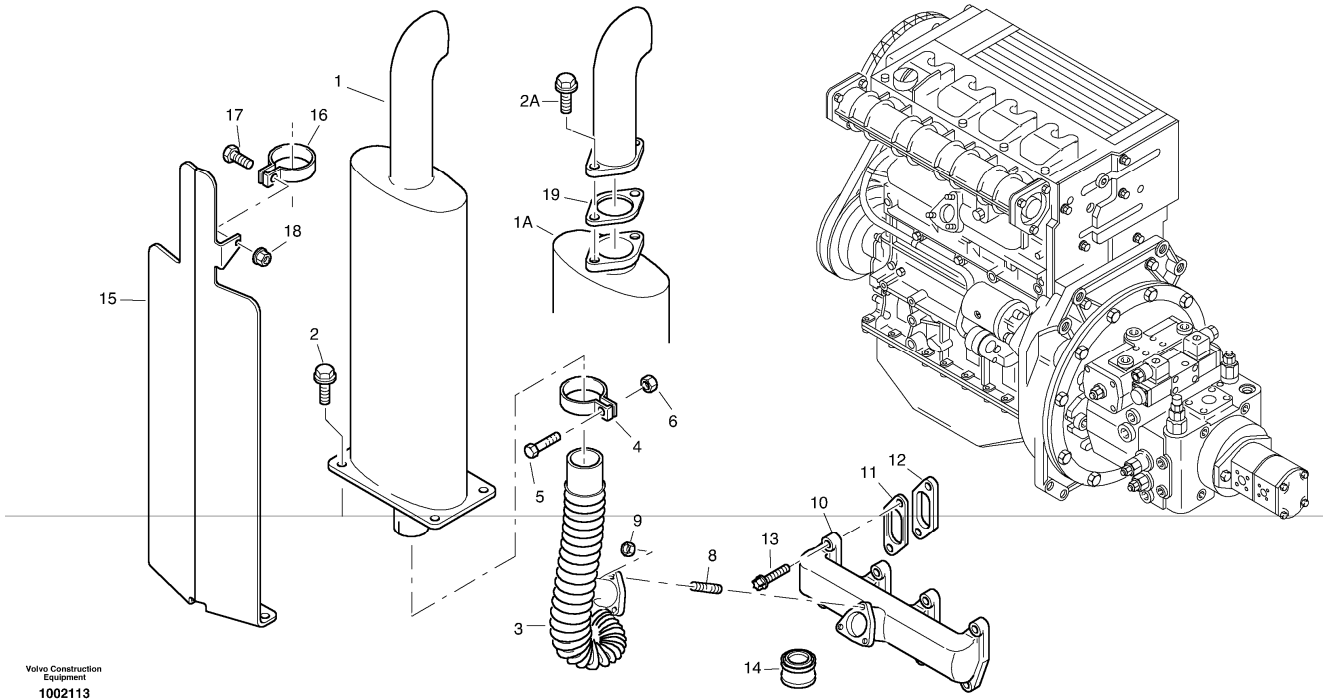

Date: 2013/11/5	Image id: 1002113	Catalogue: 20006	Model: L25B
Brand: Volvo	Serial: 1750001-1750499	Group/Section: 252/100	Title: Exhaust system

Pos	Part	Q1	Q2	Q3	Q4	Q5	PS	Kit	Description	Option(s)	Remark
1	VOE11305127	1							Silencer		
1	VOE11306271	REQ							Silencer		
1A	VOE11306051	1							Silencer		Exhaust pipe, short
2	VOE946441	4							Flange screw		
2A	VOE13965191	2							Screw		Exhaust pipe, short
3	VOE15215594	1							Exhaust hose		(VOE11305021)
4	VOE11306075	1							Clamp		
5	VOE13945444	1							Screw		
6	VOE13945408	1							Nut		
8	VOE20450994	3							Stud		
9	ZM7098010	3							Nut		
10	ZM2907513	1							Collecting pipe		
11	ZM4083910	1							Stiffener		
12	ZM2904038	4							Flange		
13	VOE11370270	8					SS		Screw		
14	ZM2908435	REQ					OP		Gasket compound		
15	VOE11306250	1							Shield		Canopy
16	VOE11306257	1							Clamp		Canopy
17	VOE13945444	1							Screw		Canopy
18	VOE945408	1					SS		Flange nut		Canopy