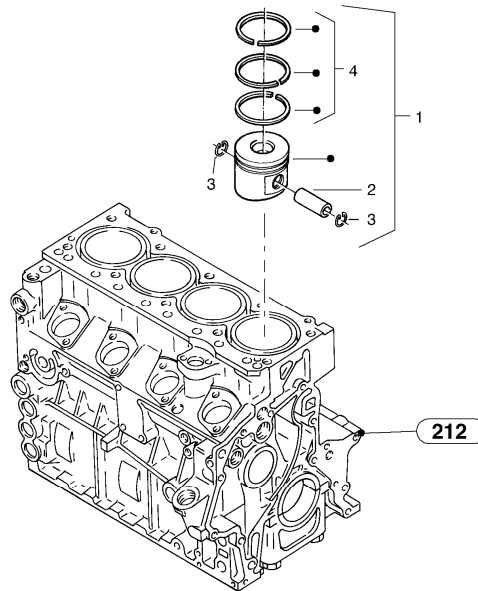

Date: 2013/11/5	Image id: 1003083	Catalogue: 20006	Model: L25B
Brand: Volvo	Serial: 1750001-1750499	Group/Section: 213/100	Title: Piston

Volvo Construction
Equipment
1003083

Pos	Part	Q1	Q2	Q3	Q4	Q5	PS	Kit	Description	Option(s)	Remark
1	VOE11370137	4							Piston		KOMPRESSIONSKLASS E A
1	VOE11370138	4							Piston		KOMPRESSIONSKLASS E B
2	ZM2290427	1							•Bolt		
3	ZM2290428	2					SS		•Safety ring		C 26X1,5
4	VOE11370181	1							•Piston ring kit