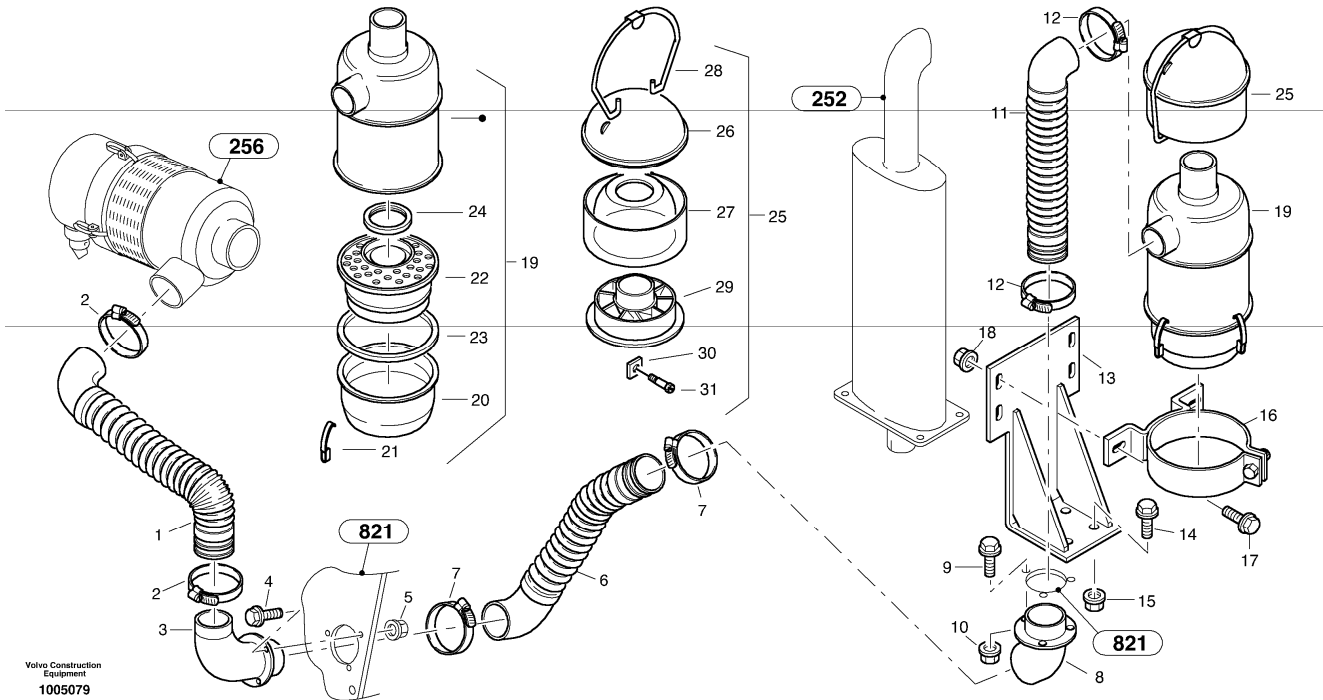

Date: 2013/11/5	Image id: 1005079	Catalogue: 20006	Model: L25B
Brand: Volvo	Serial: 1750001-1750499	Group/Section: 2567/100	Title: Prefilter - Oil bath air filter

Pos	Part	Q1	Q2	Q3	Q4	Q5	PS	Kit	Description	Option(s)	Remark
1	ZM2806244	1							Hose		
2	VOE943481	2							Hose clamp		
3	VOE11305629	1							Pipe end		
4	VOE13946544	3							Screw		
5	VOE13949278	3							Flange lock nut		
6	ZM2806244	1							Hose		
7	VOE943481	2							Hose clamp		
8	VOE11305634	1							Pipe end		
9	VOE13946544	3							Screw		
10	VOE13949278	3							Flange lock nut		
11	ZM2806244	1							Hose		
12	VOE943481	2							Hose clamp		
13	ZM2804921	1							Retainer		
14	VOE946441	4							Flange screw		
15	VOE13971095	4							Flange nut		
16	VOE11305642	1							Retainer		
17	VOE946671	2							Flange screw		
18	VOE945408	2					SS		Flange nut		
19	VOE11305643	1							Oil bath air cleaner		
20	ZM5027660	1							•Oil tank