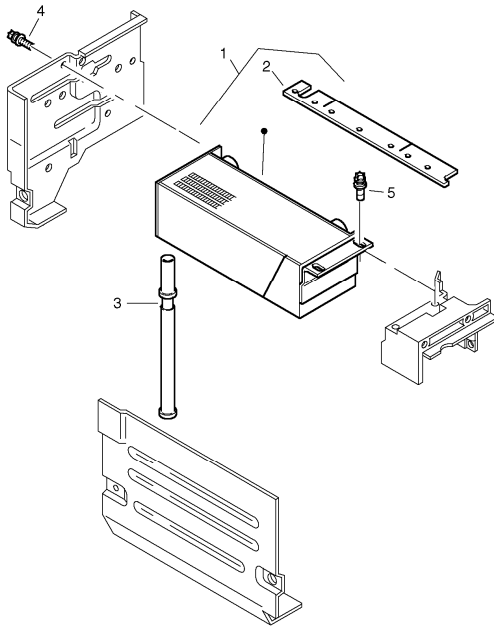

Date: 2013/11/5	Image id: 00000059	Catalogue: 20006	Model: L25B
Brand: Volvo	Serial: 1750001-1750499	Group/Section: 223/100	Title: Oil cooler

00000059

Pos	Part	Q1	Q2	Q3	Q4	Q5	PS	Kit	Description	Option(s)	Remark
1	ZM2905358	1					SS		Oil cooler		
2	ZM2905359	1							•Sealing strip		
3	ZM2904123	1							Insert pipe		
4	ZM2904121	2							Screw		
5	ZM2908518	2							Screw