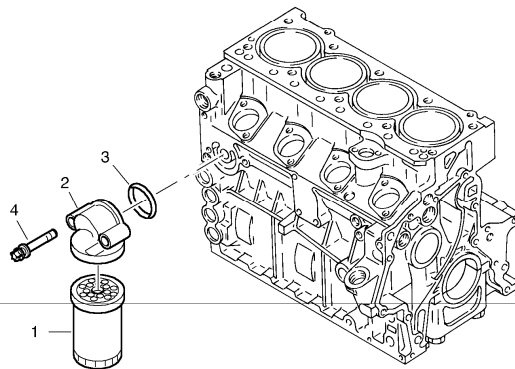

Date: 2013/11/5	Image id: 1003082	Catalogue: 20006	Model: L25B
Brand: Volvo	Serial: 1750001-1750499	Group/Section: 222/100	Title: Oil filter

Volvo Construction
Equipment
1003082

Pos	Part	Q1	Q2	Q3	Q4	Q5	PS	Kit	Description	Option(s)	Remark
1	VOE11715272	1							Oil filter		SB CWL1
2	ZM2907622	1							Bracket		
3	ZM2907372	1							O-ring		
4	ZM2291482	2							Screw