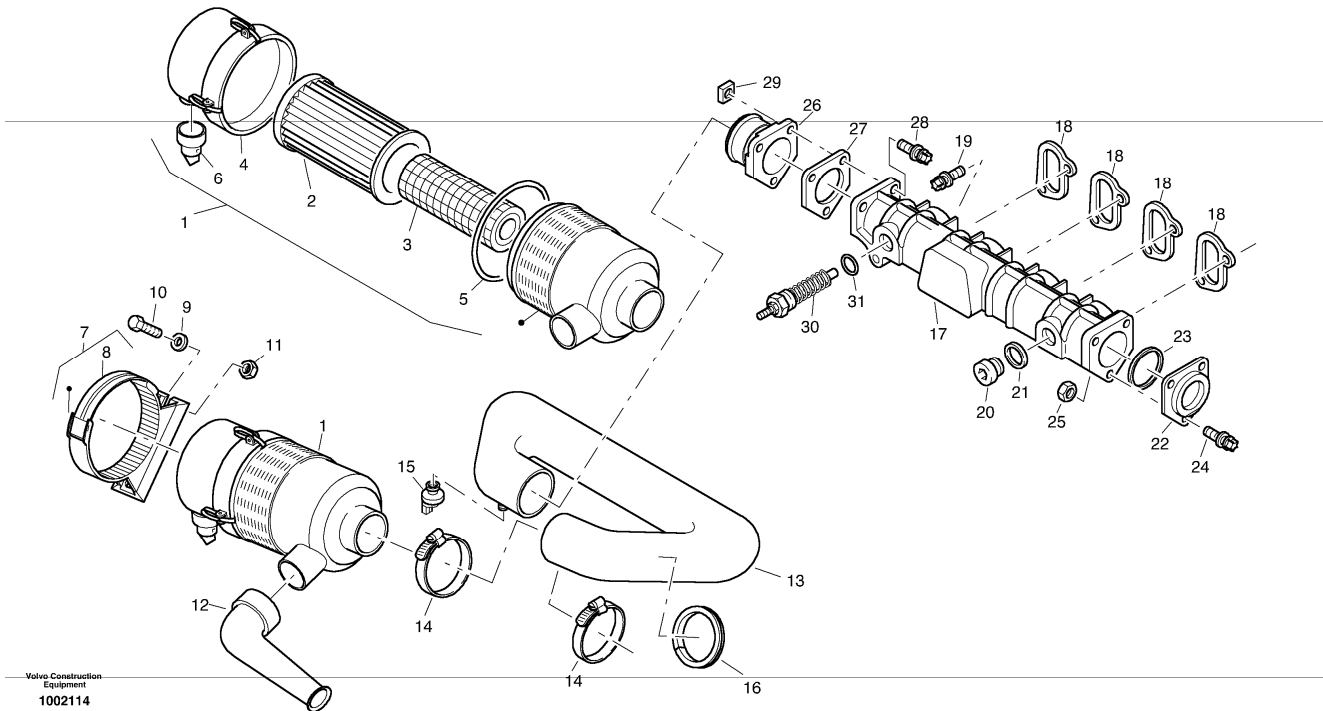

Date: 2013/11/5	Image id: 1002114	Catalogue: 20006	Model: L25B
Brand: Volvo	Serial: 1750001-1750499	Group/Section: 256/100	Title: Suction system, filter

Pos	Part	Q1	Q2	Q3	Q4	Q5	PS	Kit	Description	Option(s)	Remark
1	ZM2811086	1							Air filter		
2	ZM2903849	1							•Micro-Top-Cartouche		
3	ZM2903850	1							•Insert		
4	ZM2907907	1							•Under part		
5	ZM2907908	1							•Ring		
6	ZM2061390	1							•Dust discharge valve		
7	ZM2804863	1							Retainer		
8	ZM2903851	1							•Spring		
9	VOE13955894	2							Washer		
10	VOE983245	2							Hexagon screw		
11	VOE983303	2							Hexagon nut		
12	ZM2808883	1							Exhaust pipe		
13	VOE11305060	1							Suction hose		
14	VOE943481	2							Hose clamp		
15	ZM2813695	1							Switch		
16	ZM4388103	REQ							Moulding		300 mm
17	VOE11370225	1							Inlet manifold		
18	ZM2903605	4							Gasket