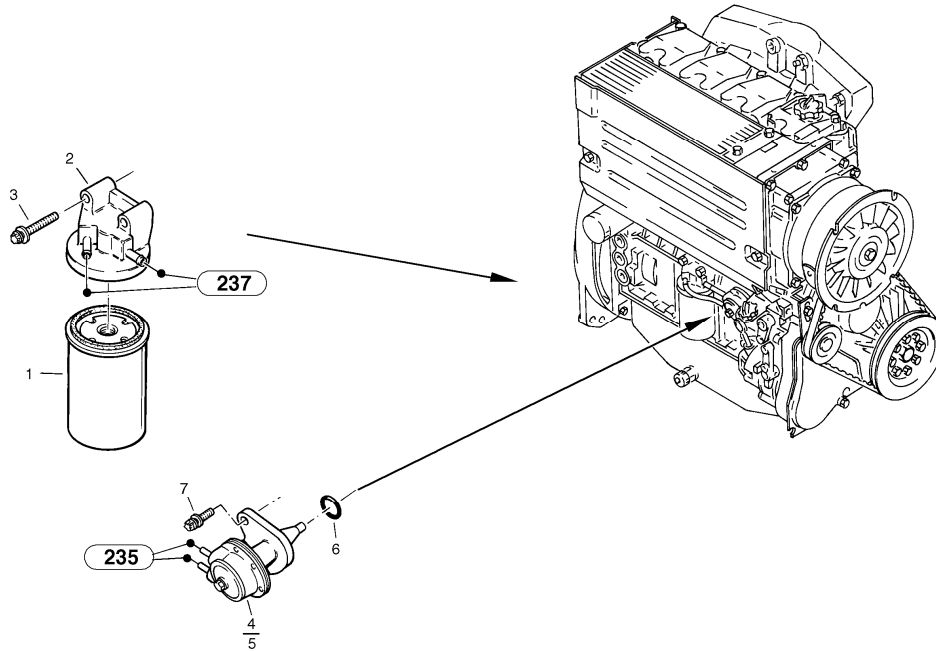

Date: 2013/11/5	Image id: 00000105	Catalogue: 20006	Model: L25B
Brand: Volvo	Serial: 1750001-1750499	Group/Section: 233/100	Title: Fuel filter - Feed pump

00000105

Pos	Part	Q1	Q2	Q3	Q4	Q5	PS	Kit	Description	Option(s)	Remark
1	ZM2905303	1							Filter		
2	ZM2904125	1							Bracket		
3	ZM2291482	2							Screw		
4	ZM2904380	1							Feed pump		
5	ZM2904381	1							Repair kit		
6	ZM2290370	1							O-ring		
7	ZM2904137	2							Screw