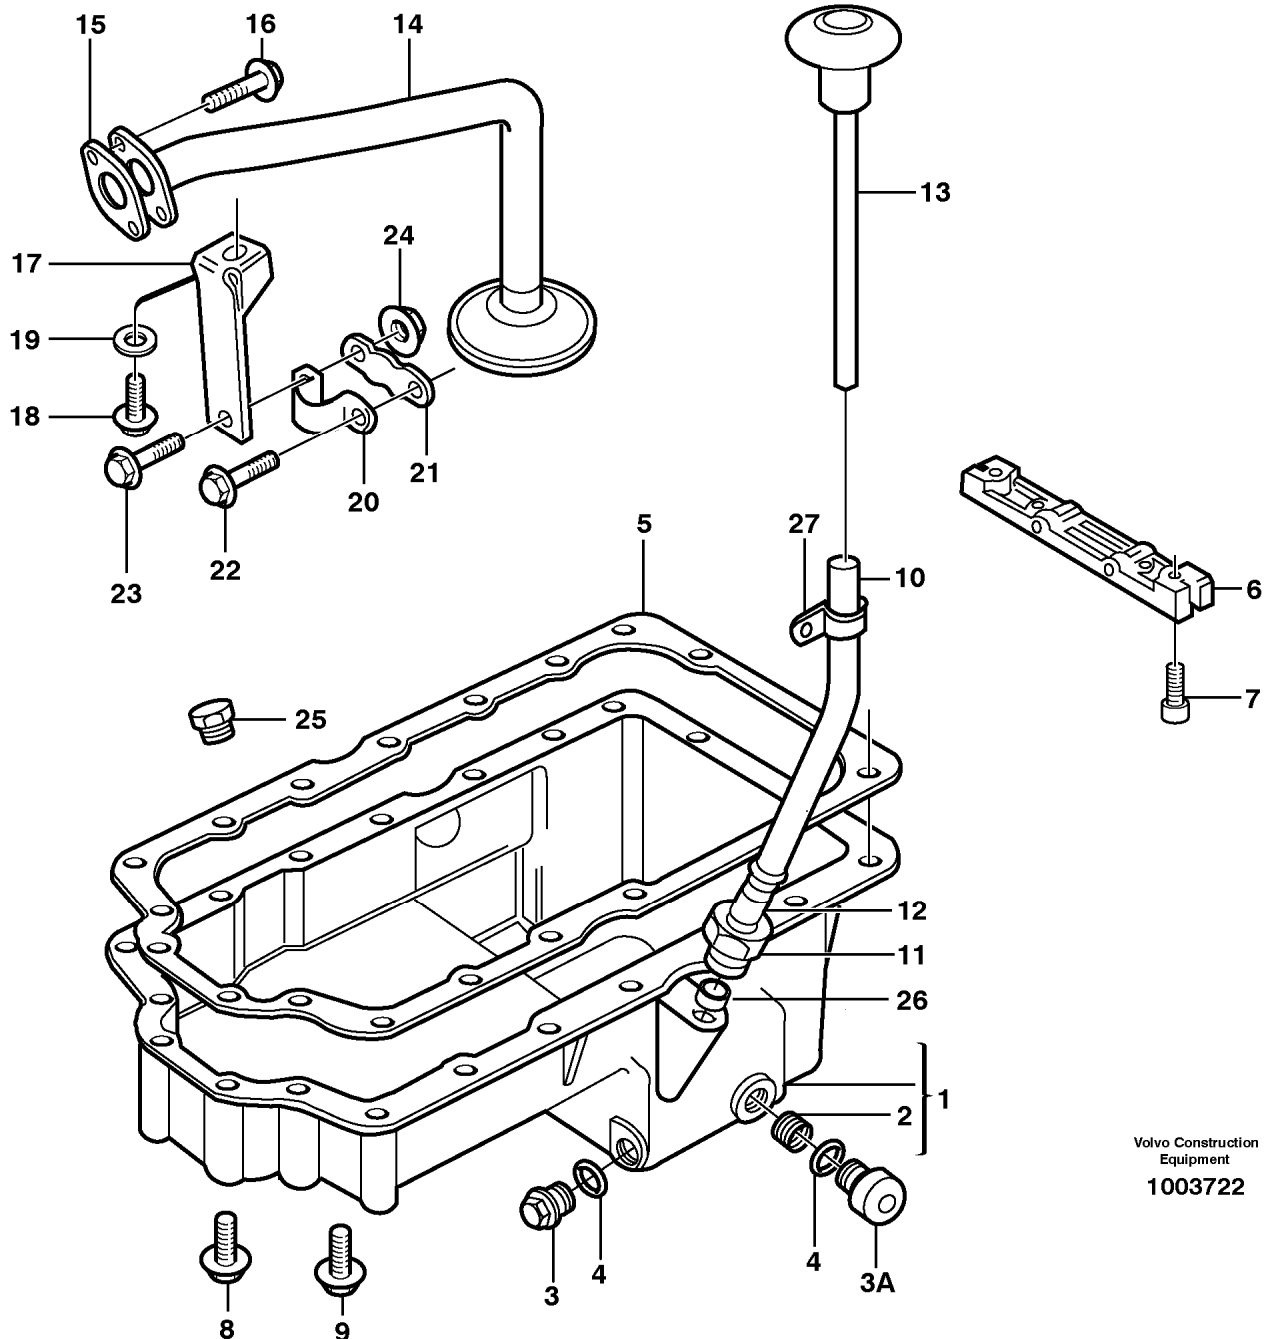

Date: 2013/9/24	Image id: 1003722	Catalogue: 99530	Model: EW160
Brand: Volvo	Serial: 1001-1912	Group/Section: 217/100	Title: Oil sump

Volvo Construction
Equipment
1003722

Pos	Part	Q1	Q2	Q3	Q4	Q5	PS	Kit	Description	Option(s)	Remark
1	VOE11712585	1							Oil pan		(VOE11997039)
2	VOE11997987	1							•Insert sleeve		
3	VOE11997973	1							Plug		
3A	VOE11707546	1							Quick Coupling