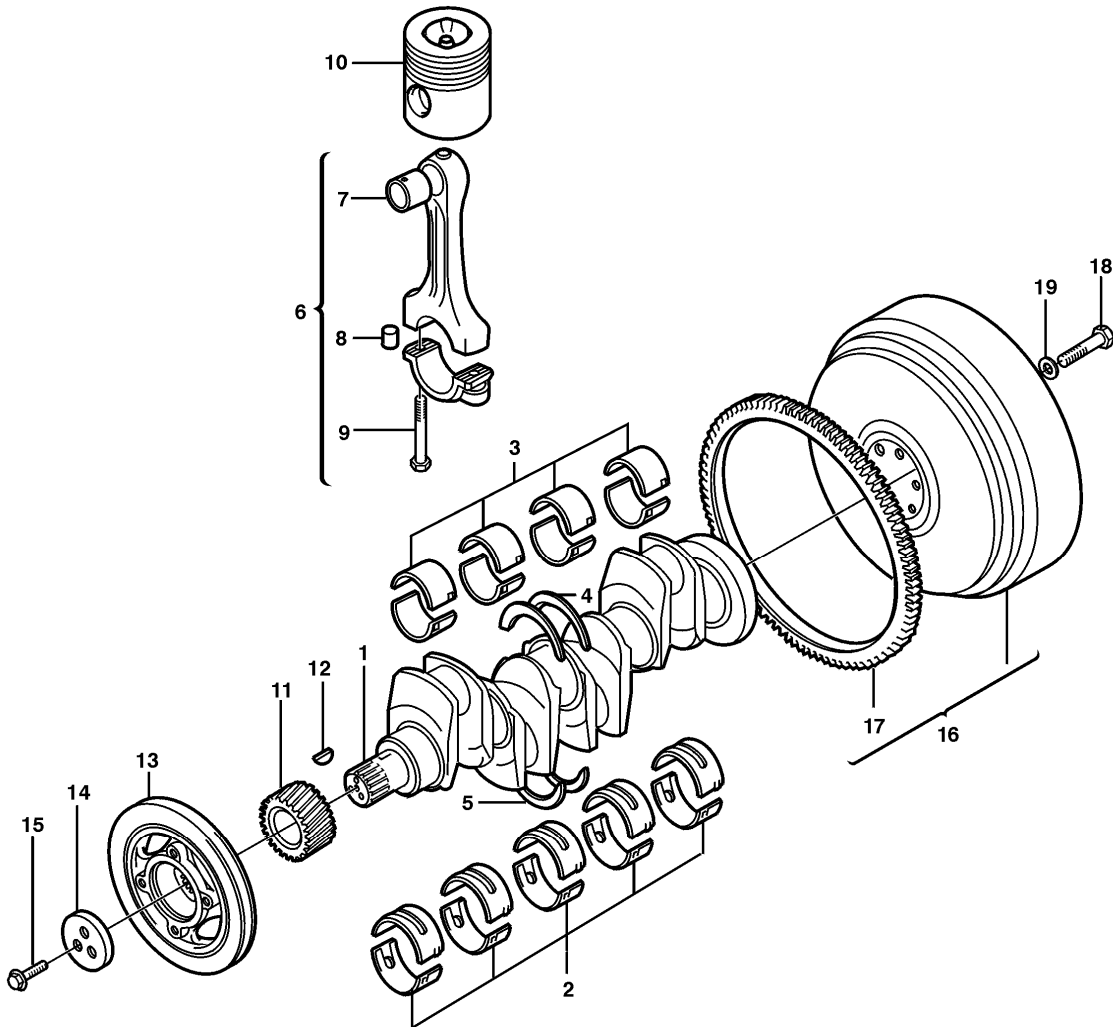

Date: 2013/9/24	Image id: LD153	Catalogue: 99530	Model: EW160
Brand: Volvo	Serial: 1001-1912	Group/Section: 216/100	Title: Crankshaft and related parts

Volvo Construction
Equipment
LD153

Pos	Part	Q1	Q2	Q3	Q4	Q5	PS	Kit	Description	Option(s)	Remark
1	VOE11994472	1					SS		Crankshaft		
2	VOE483350	1							Mn Bearing Kit		STD SZ
	VOE483351	1							Mn Bearing Kit		0,25MM U SZ
	VOE483352	1							Mn Bearing Kit		0,50MM U SZ
	VOE483353	1							Mn Bearing Kit		0,75MM U SZ
3	VOE11997824	1							Big End Brg Kit		STD SZ
	VOE11997825	1							Big End Brg Kit		0,25MM U SZ
	VOE11997826	1							Big End Brg Kit		0,50MM U SZ
	VOE11997827	1							Big End Brg Kit		0,75MM U SZ
4	VOE483336	2							Thrust Washer		STD SZ