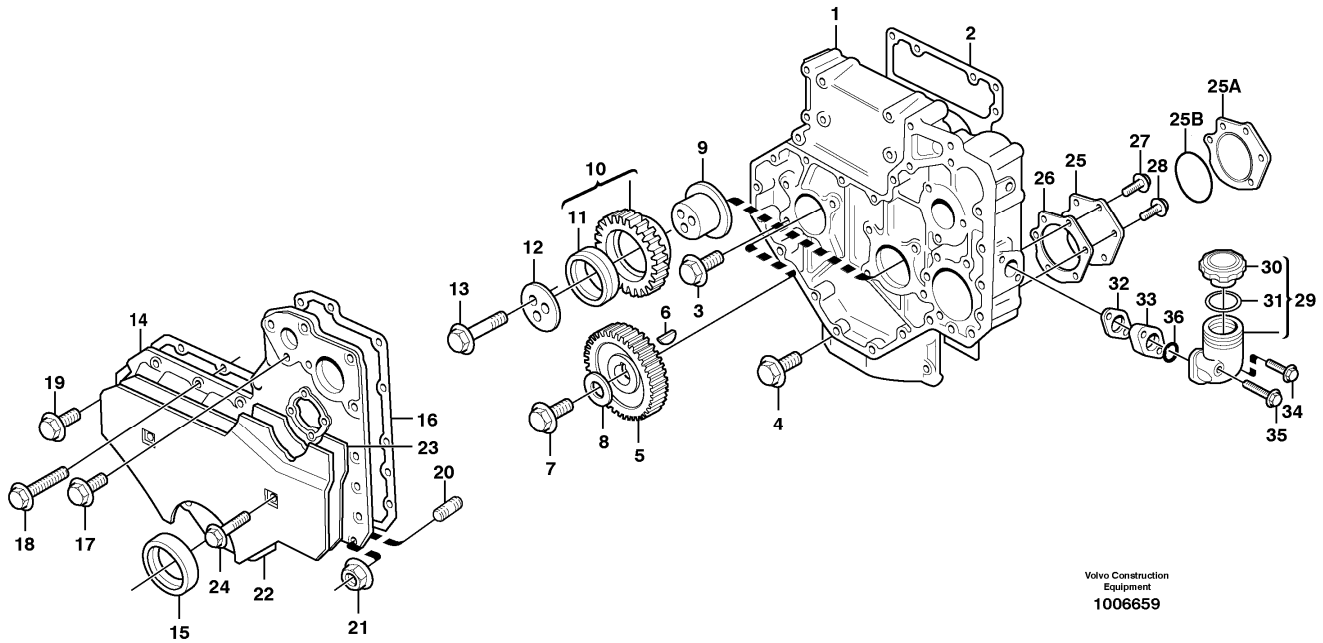

Date: 2013/9/24	Image id: 1006659	Catalogue: 99530	Model: EW160
Brand: Volvo	Serial: 1001-1912	Group/Section: 215/100	Title: Timing gear casing

Pos	Part	Q1	Q2	Q3	Q4	Q5	PS	Kit	Description	Option(s)	Remark
1	VOE15017034	1							Timing gear casing		(VOE11703885)
	VOE11708981	1							Plug		
2	VOE11711203	1							Gasket		(VOE11997879)
3	VOE13946173	8							Screw		
4	VOE13945444	4							Screw		
5	VOE11700783	1							Gear		
6	VOE483448	1							Key		
7	VOE11701555	1							Screw		
8	VOE11997885	1							Washer		
9	VOE6642825	1							Hub		
10	VOE11997886	1							Gear		
11	VOE6642824	1							•Bearing Bushing		
12	VOE11701556	1					SS		Plate		
13	VOE13965187	3							Screw		
14	VOE11707751	1					SS		Cover		(VOE11703887)
15	VOE6212928	1							Sealing ring		
16	VOE11988377	1							Gasket		(VOE11703888)
17	VOE13965181	6							Screw		
18	VOE13945444	1							Screw		
19	VOE946671	7							Flange screw		(VOE11997901)
20	VOE11997915	2							Stud		
21	VOE13945408	2							Nut