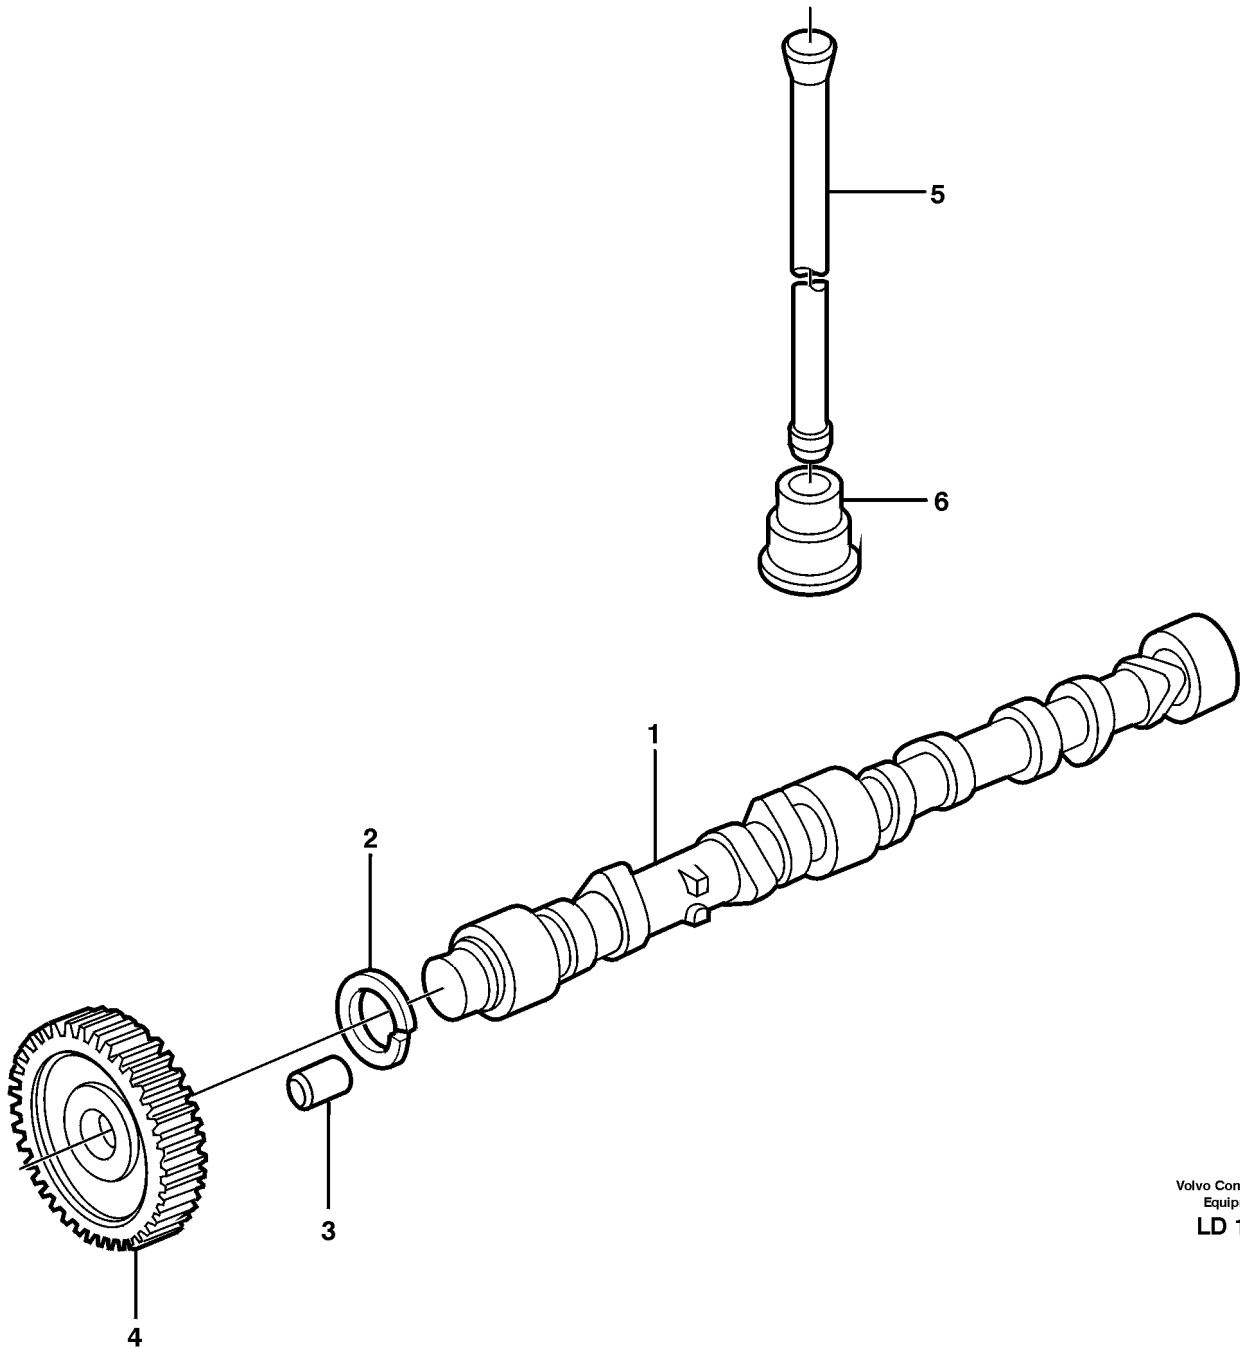

Date: 2013/9/24	Image id: LD152	Catalogue: 99530	Model: EW160
Brand: Volvo	Serial: 1001-1912	Group/Section: 215/200	Title: Camshaft

Volvo Construction
Equipment
LD 152

Pos	Part	Q1	Q2	Q3	Q4	Q5	PS	Kit	Description	Option(s)	Remark
1	VOE11703886	1							Camshaft		
2	VOE11997882	1							Washer