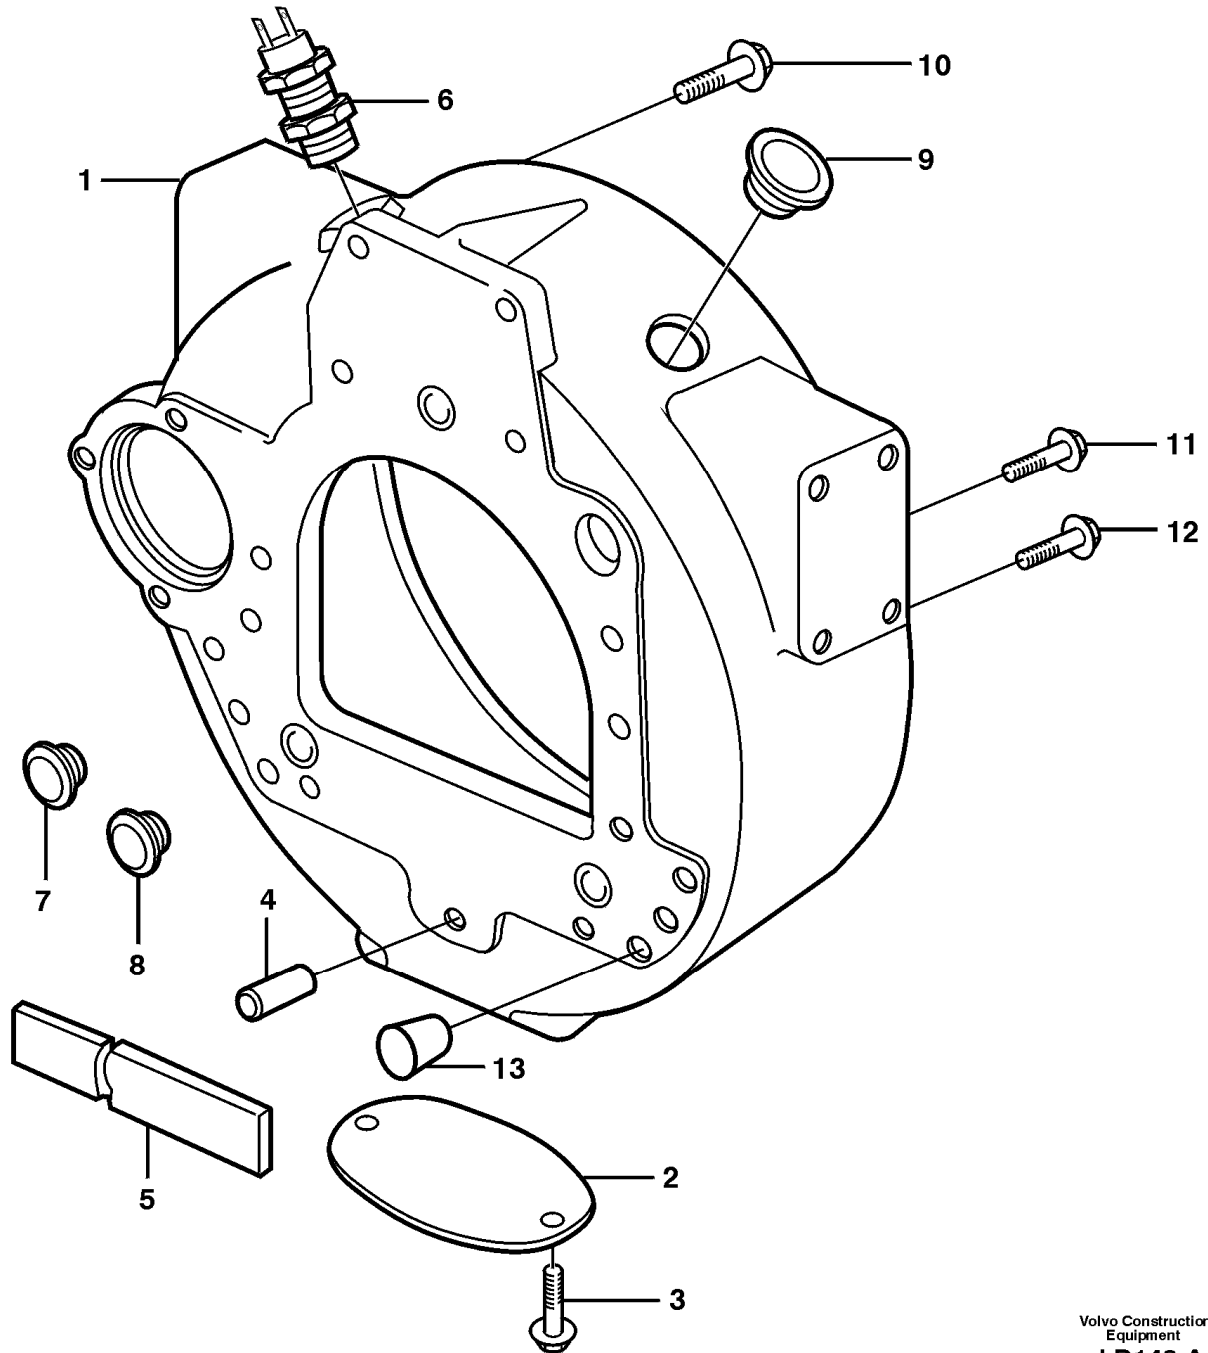

Date: 2013/9/24	Image id: LD148A	Catalogue: 99530	Model: EW160
Brand: Volvo	Serial: 1001-1912	Group/Section: 212/200	Title: Flywheel housing

Volvo Construction
Equipment
LD148 A

Pos	Part	Q1	Q2	Q3	Q4	Q5	PS	Kit	Description	Option(s)	Remark
1	VOE11705304	1							Flywheel housing