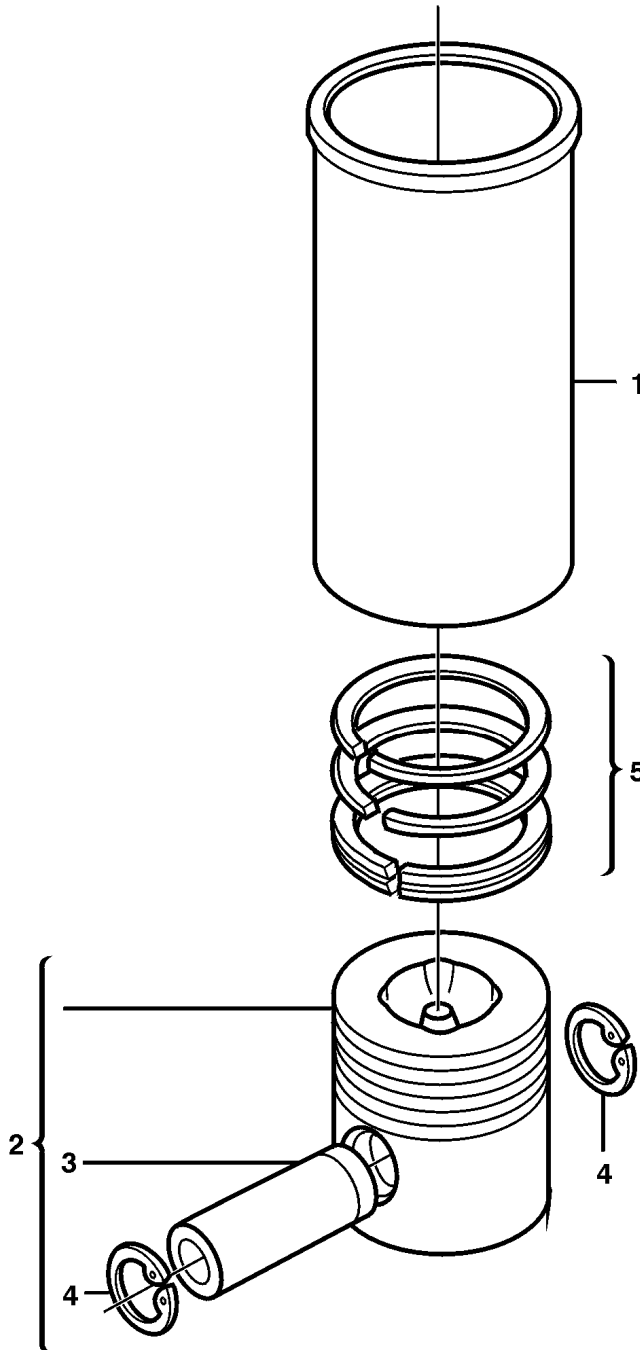

Date: 2013/9/24	Image id: LD149	Catalogue: 99530	Model: EW160
Brand: Volvo	Serial: 1001-1912	Group/Section: 213/100	Title: Cylinder liner and piston

Volvo Construction
Equipment
LD149

Pos	Part	Q1	Q2	Q3	Q4	Q5	PS	Kit	Description	Option(s)	Remark
1	VOE11998997	4							Cylinder Liner