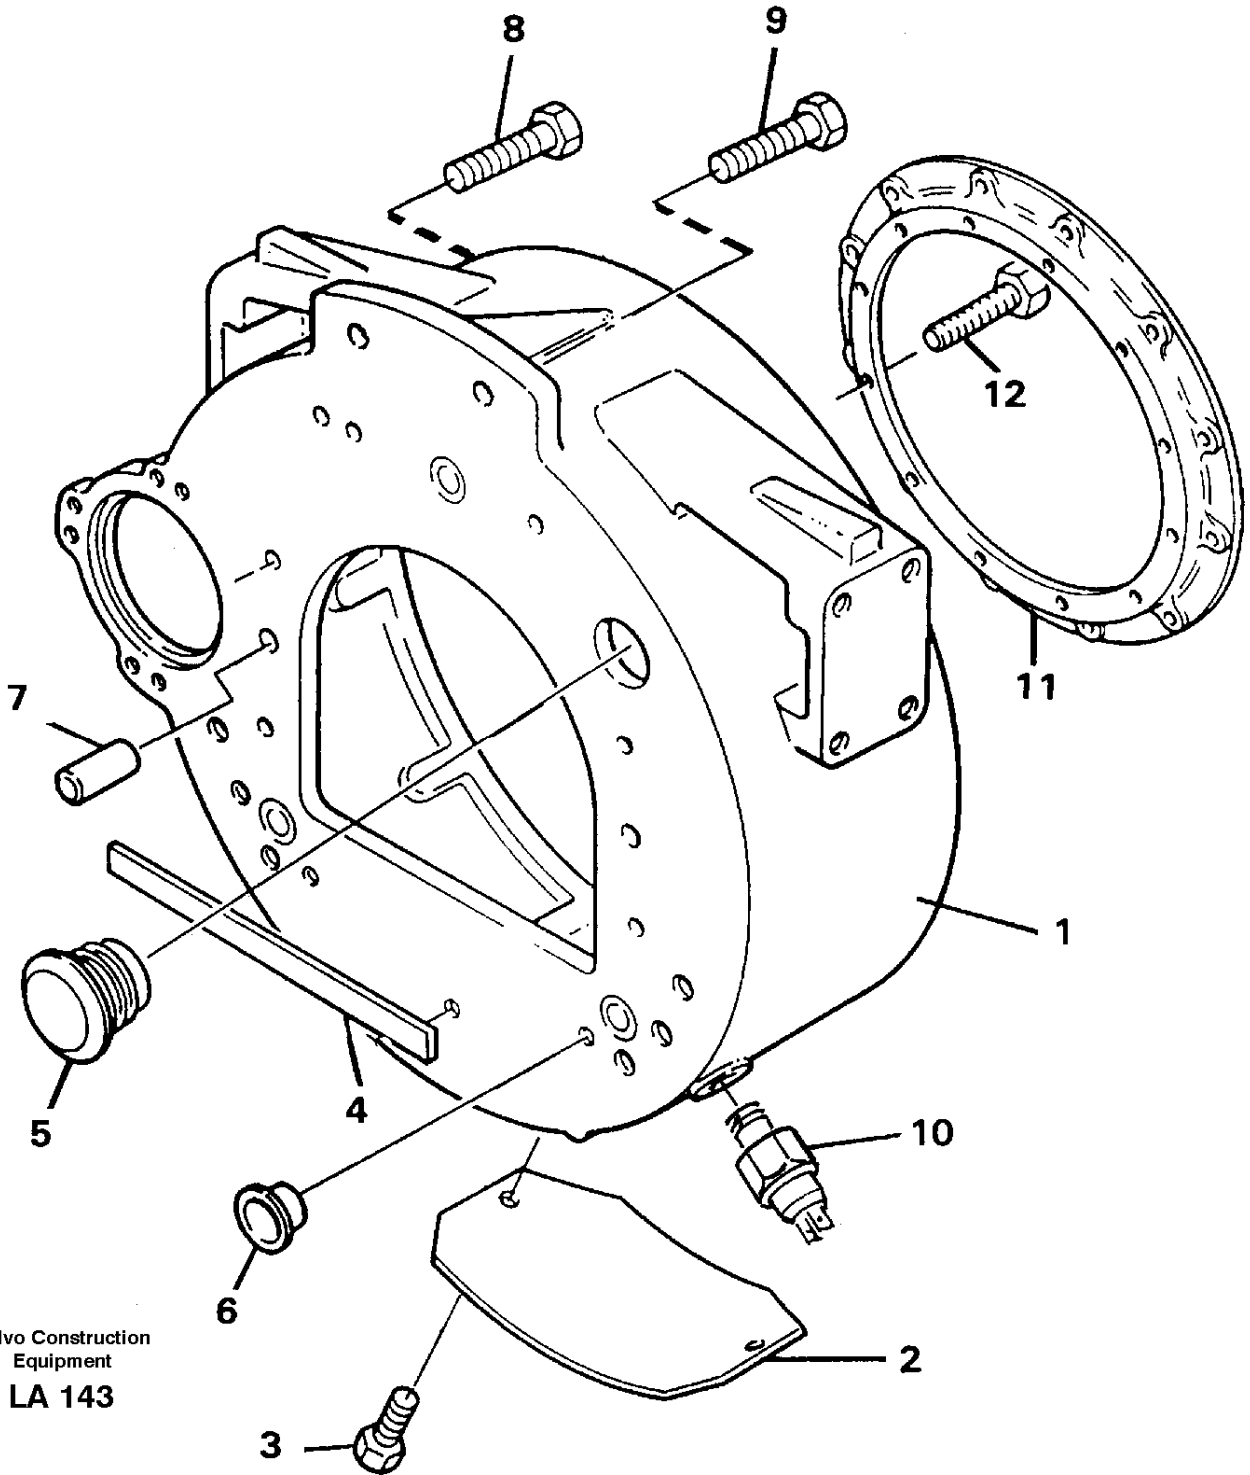

Date: 2013/9/23	Image id: LA143	Catalogue: 99527	Model: EW150C
Brand: Volvo	Serial: 689-9999	Group/Section: 212/150	Title: Flywheel housing

Pos	Part	Q1	Q2	Q3	Q4	Q5	PS	Kit	Description	Option(s)	Remark
1	VOE11997942	1					SS		Flywheel housing