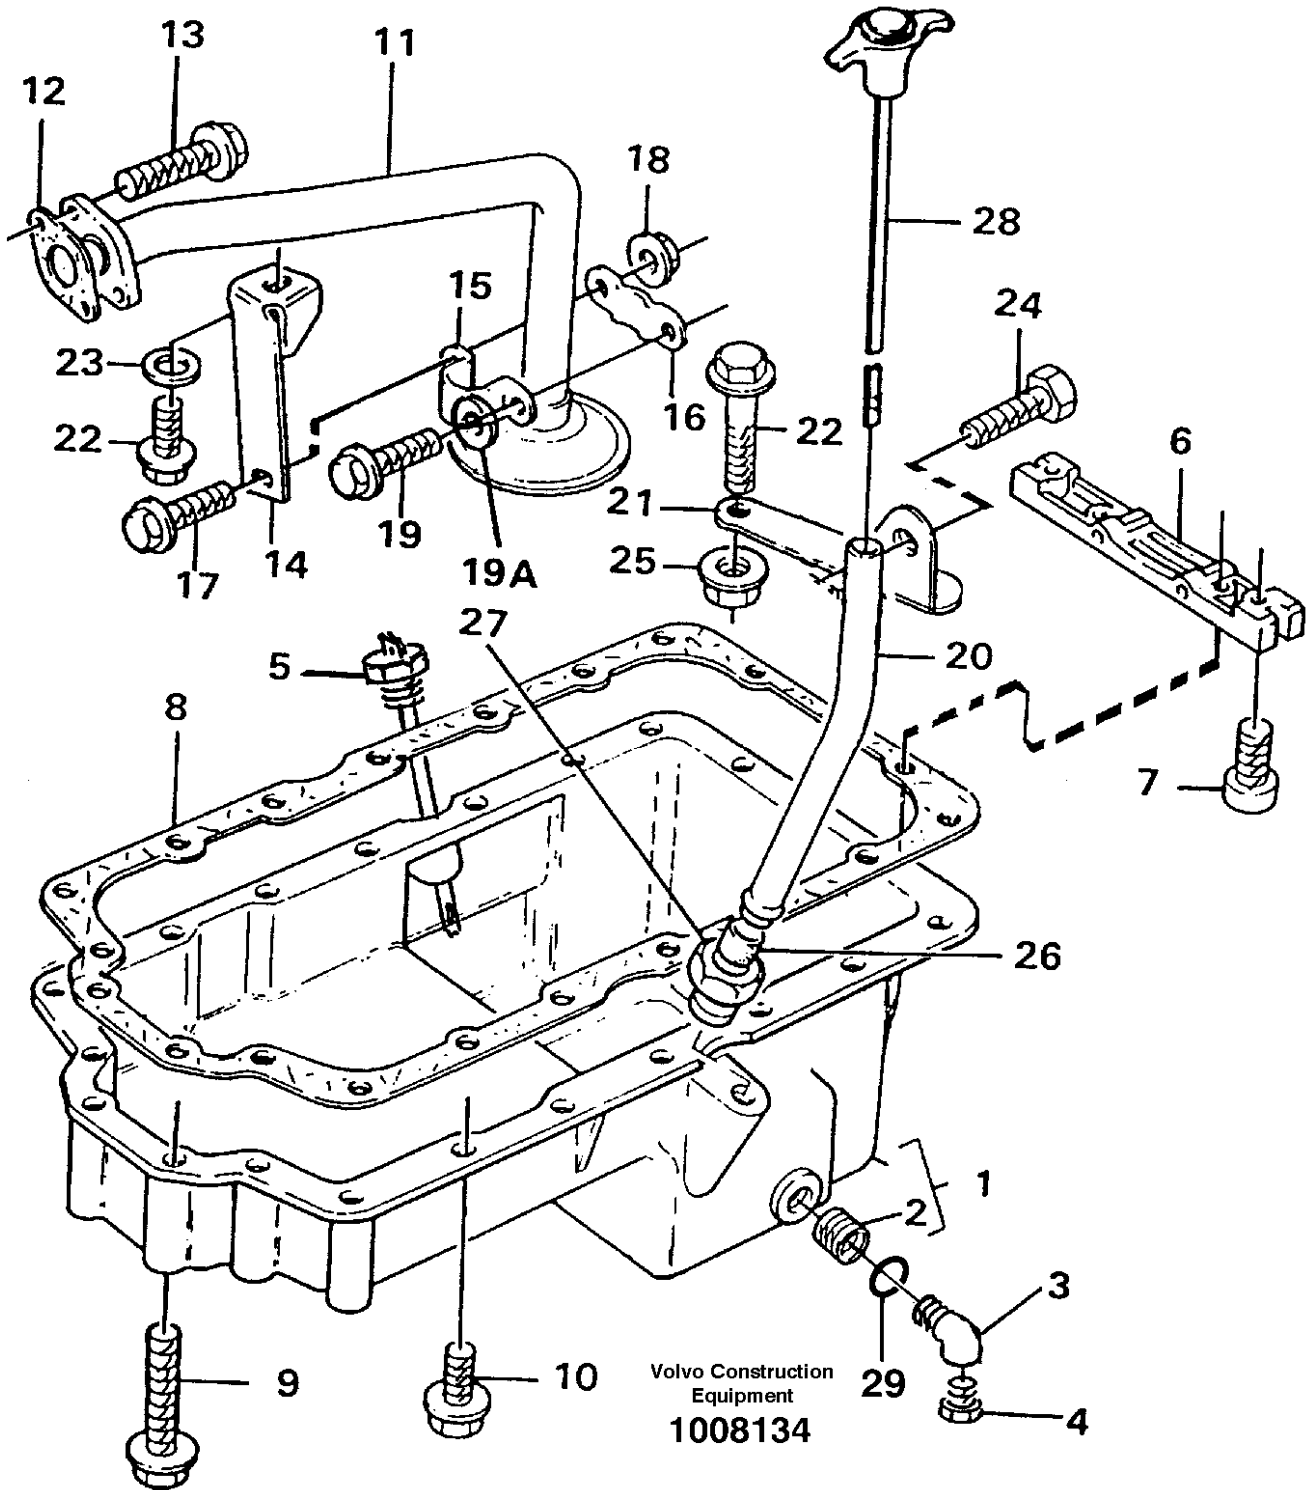

Date: 2013/9/23	Image id: 1008134	Catalogue: 99527	Model: EW150C
Brand: Volvo	Serial: 689-9999	Group/Section: 217/100	Title: Oil sump

Pos	Part	Q1	Q2	Q3	Q4	Q5	PS	Kit	Description	Option(s)	Remark
1	VOE11712585	1							Oil pan		(VOE11997039)