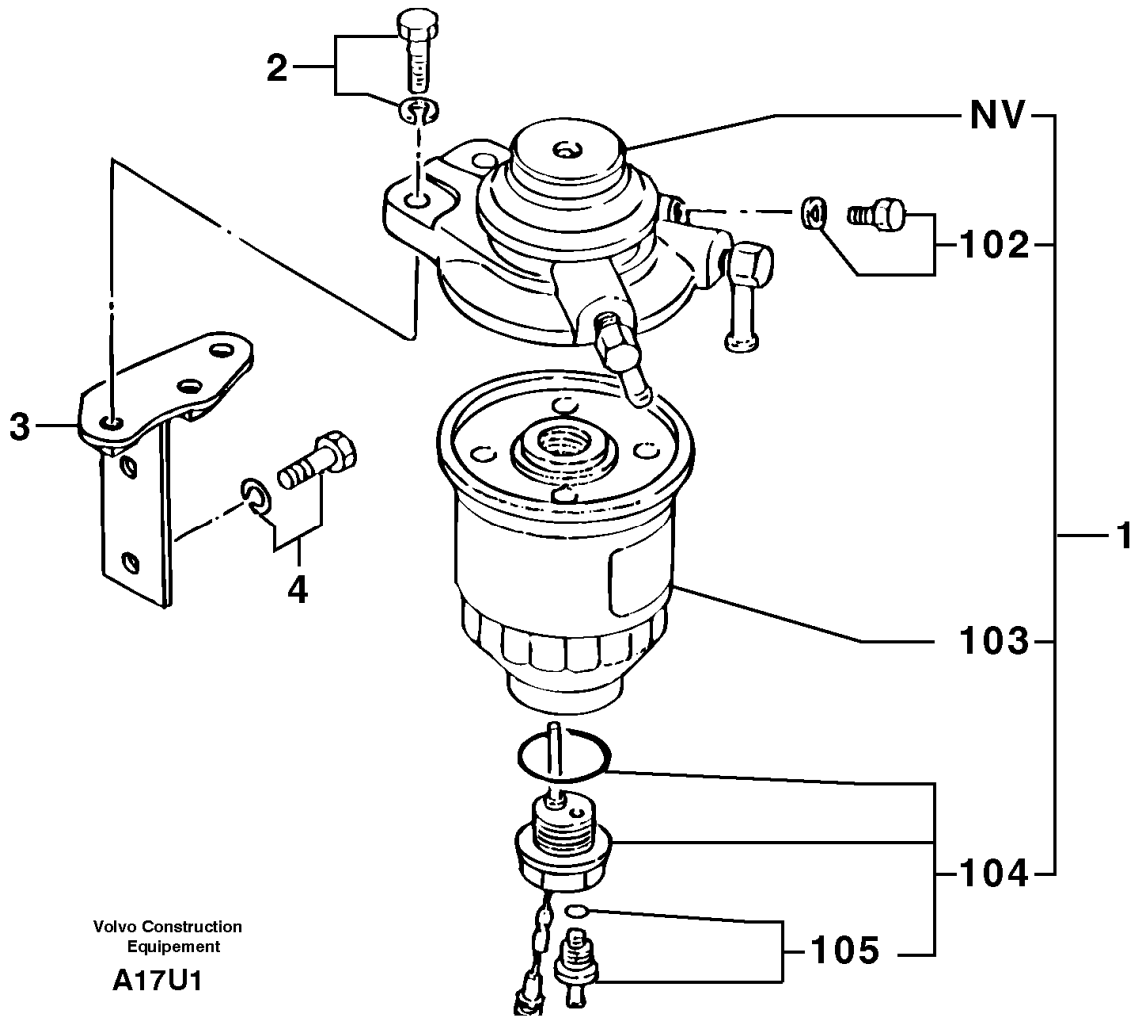

Date: 2013/12/15	Image id: A17U1	Catalogue: 10015	Model: EW70
Brand: Volvo	Serial: 10151-99999	Group/Section: 233/200	Title: Fuel filter

Q1-Q5	Option	Option description	
Q1 262.10151 262.12195			

Pos	Part	Q1	Q2	Q3	Q4	Q5	PS	Kit	Description	Option(s)	Remark
1	PJ7416593	1							Fuel filter		
2	PJ7416580	2					SS		Attachment kit		
3	PJ7416579	1							Support		
4	PJ7416429	2							Attachment kit