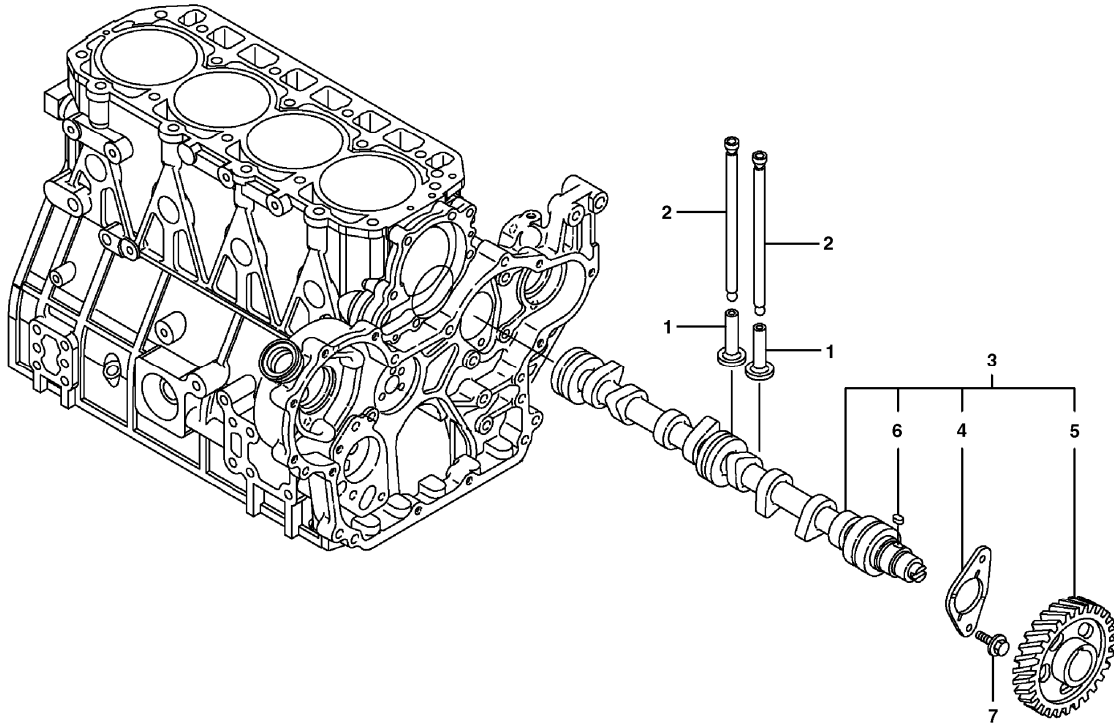

Date: 2013/12/12	Image id: 1013378	Catalogue: 20555	Model: EW60C
Brand: Volvo	Serial: 110001-	Group/Section: 215/100	Title: Camshaft

Volvo Construction
Equipment
1013378

Section option	Kit	Option description
VOE14591757		Engine TIER 3

Pos	Part	Q1	Q2	Q3	Q4	Q5	PS	Kit	Description	Option(s)	Remark
1	VOE11714485	8							Tappet		
2	VOE14521559	8							Push rod		
3	VOE11714784	1							Camshaft		
4	VOE11714486	1							•Thrust washer		
5	VOE11714783	1					SS		•Camshaft gear		
6	VOE11714468	1							•Key		
7	VOE11714372	2							Bolt		(SA8240-01680)