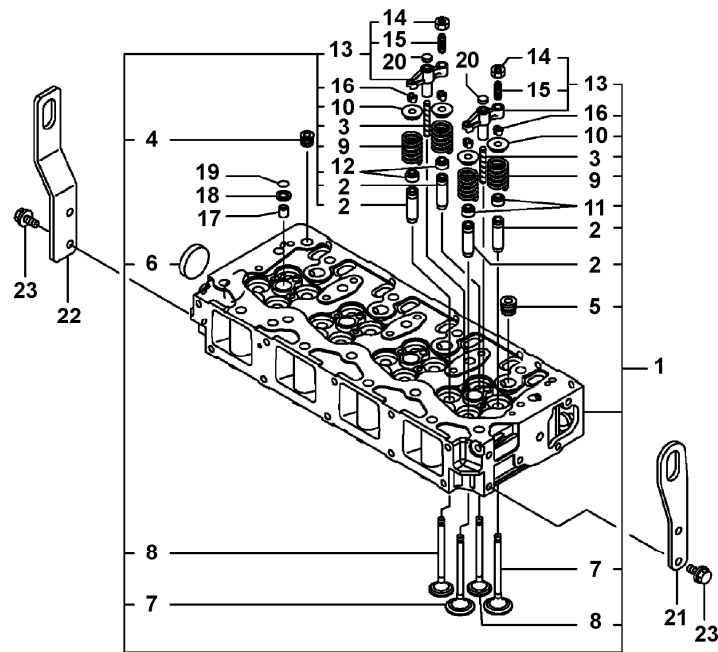

Volvo Construction
Equipment
1054241

Section option	Kit	Option description
VOE14591757		Engine TIER 3

Pos	Part	Q1	Q2	Q3	Q4	Q5	PS	Kit	Description	Option(s)	Remark
1	VOE15065393	1							Cylinder head		
2	VOE14525388	16							•Valve guide		
3	VOE14521521	8							•Guide		
4	VOE14521522	1							•Plug		
5	VOE14521504	4							•Plug		
6	VOE11714379	1							•Plug		(SA8210-05840)
7	VOE14521523	8							•Inlet valve		
8	VOE14521524	8							•Exhaust valve		
9	VOE14521525	16							•Valve spring		
10	VOE14521526	16							•Retainer		
11	VOE14521527	8							•Valve seal		
12	VOE15057732	8							•Valve seal		