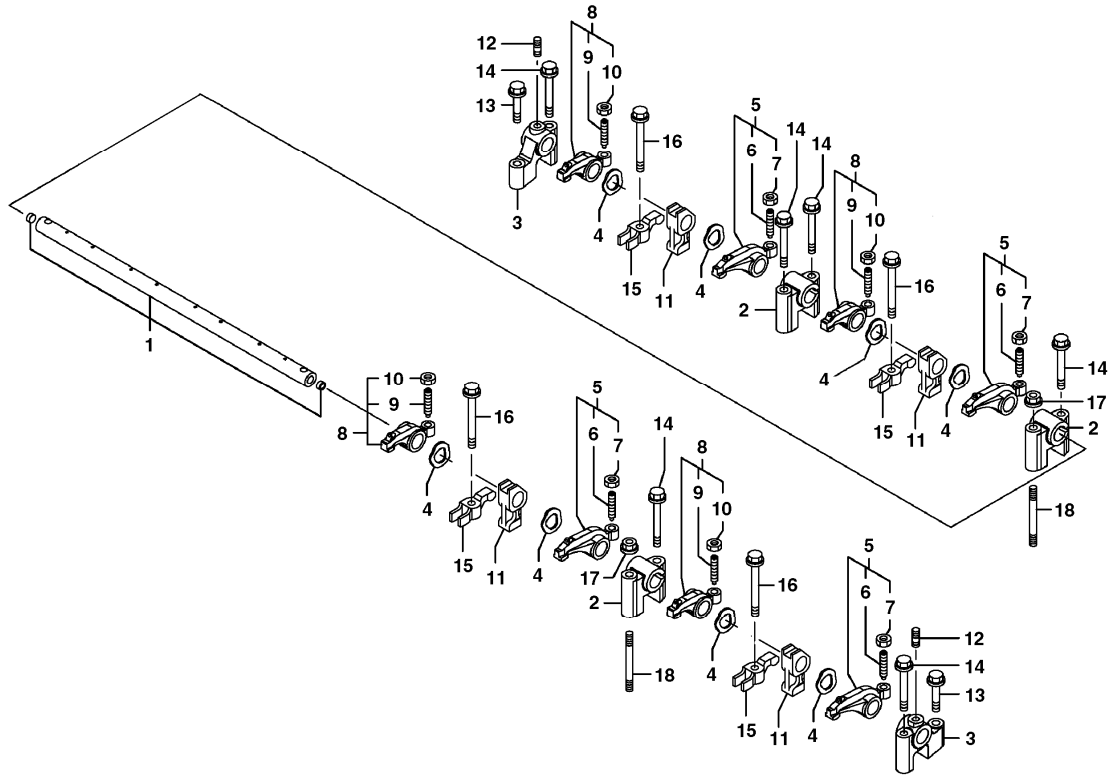

Date: 2013/12/12	Image id: 1013377	Catalogue: 20555	Model: EW60C
Brand: Volvo	Serial: 110001-	Group/Section: 214/100	Title: Rocker arm

Volvo Construction
Equipment
1013377

Section option	Kit	Option description
VOE14591757		Engine TIER 3

Pos	Part	Q1	Q2	Q3	Q4	Q5	PS	Kit	Description	Option(s)	Remark
	VOE14525390	1							Valve		
1	VOE14521535	1							•Rocker arm		
2	VOE14521536	3							•Support		
3	VOE14521537	2							•Support		
4	VOE14521538	8							•Spring washer		
5	VOE14521539	4							•Rocker arm		
6	VOE11714769	1					NS		••Screw		
7	VOE11714380	4							••Nut		(SA8210-03680)
8	VOE14521540	4							•Rocker arm		
9	VOE11714769	4					NS		••Screw		
10	VOE11714380	4							••Nut		(SA8210-03680)
11	VOE14525391	4							•Retainer