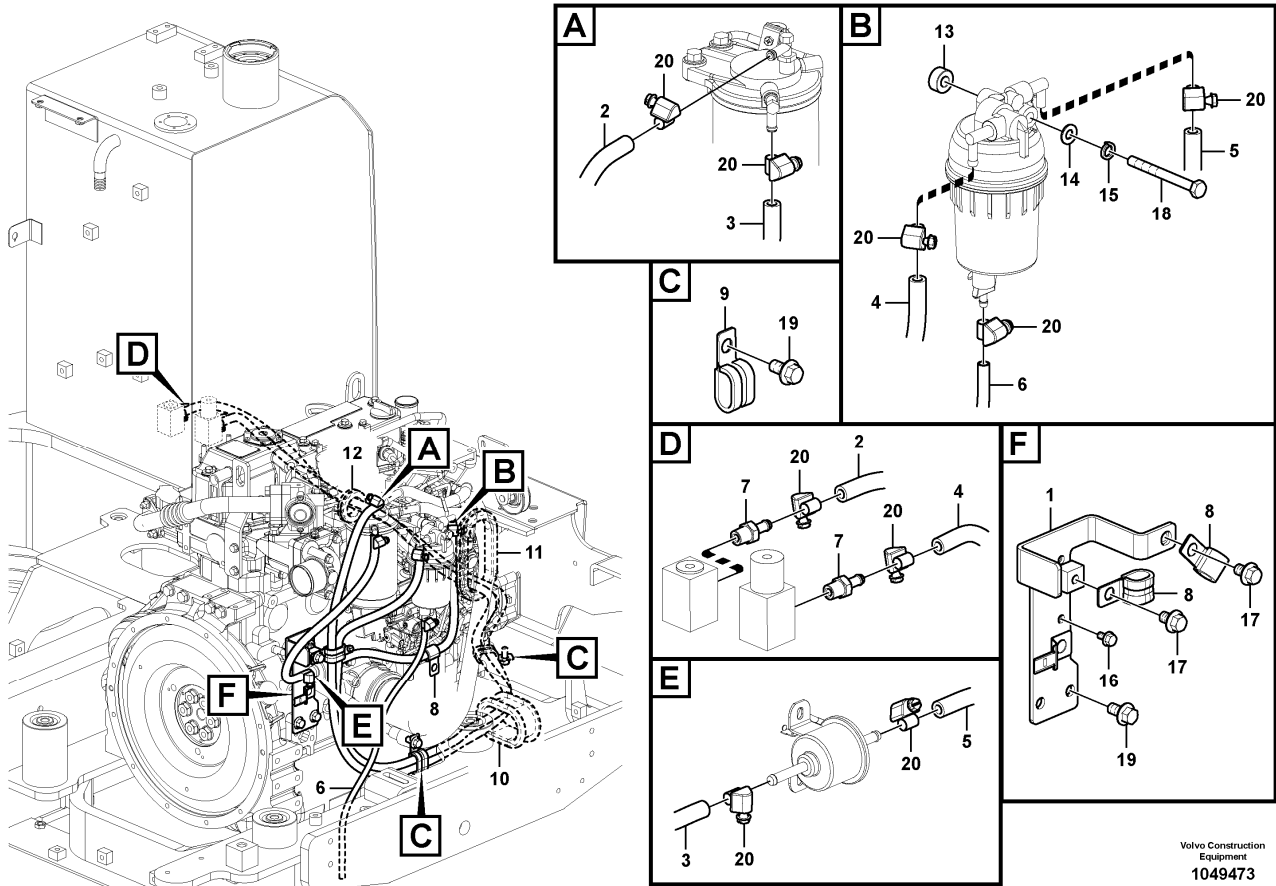

Date: 2013/12/12	Image id: 1049473	Catalogue: 20555	Model: EW60C
Brand: Volvo	Serial: 110001-	Group/Section: 235/100	Title: Fuel pipe - Fuel tank

Volvo Construction
Equipment
1049473

Section option	Kit	Option description
VOE8287418		Basic Machine EW60C

Q1-Q5	Option	Option description
Q1 8287418	VOE8287418	Basic Machine EW60C

Pos	Part	Q1	Q2	Q3	Q4	Q5	PS	Kit	Description	Option(s)	Remark
1	VOE14568285	1							Bracket		
2	SA9951-08052	1							Fuel hose		
	VOE14617290	1							Fuel hose		GLASS FIBER COVER S/ N 110244-
3	VOE14881086	1							Fuel hose		
	VOE14612135	2							Fuel hose		GLASS FIBER COVER S/ N 110244-
4	SA9951-08047	1							Fuel hose		
	VOE14612135	1							Fuel hose		GLASS FIBER COVER S/ N 110244-