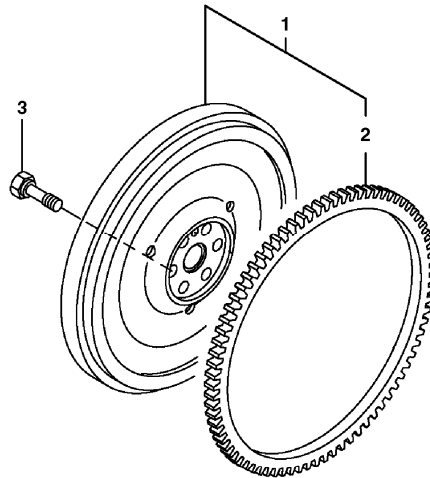

Date: 2013/12/12	Image id: 1006962	Catalogue: 20555	Model: EW60C
Brand: Volvo	Serial: 110001-	Group/Section: 216/200	Title: Flywheel

Volvo Construction
Equipment
1006962

Section option	Kit	Option description
VOE8287418		Basic Machine EW60C

Q1-Q5	Option	Option description	
Q1 8287418	VOE8287418	Basic Machine EW60C	

Pos	Part	Q1	Q2	Q3	Q4	Q5	PS	Kit	Description	Option(s)	Remark
1	VOE15057763	1							Flywheel		
2	VOE11714795	1							•Gear ring		(SA8210-04630)
3	VOE11714793	6							Screw		(SA8210-02690)