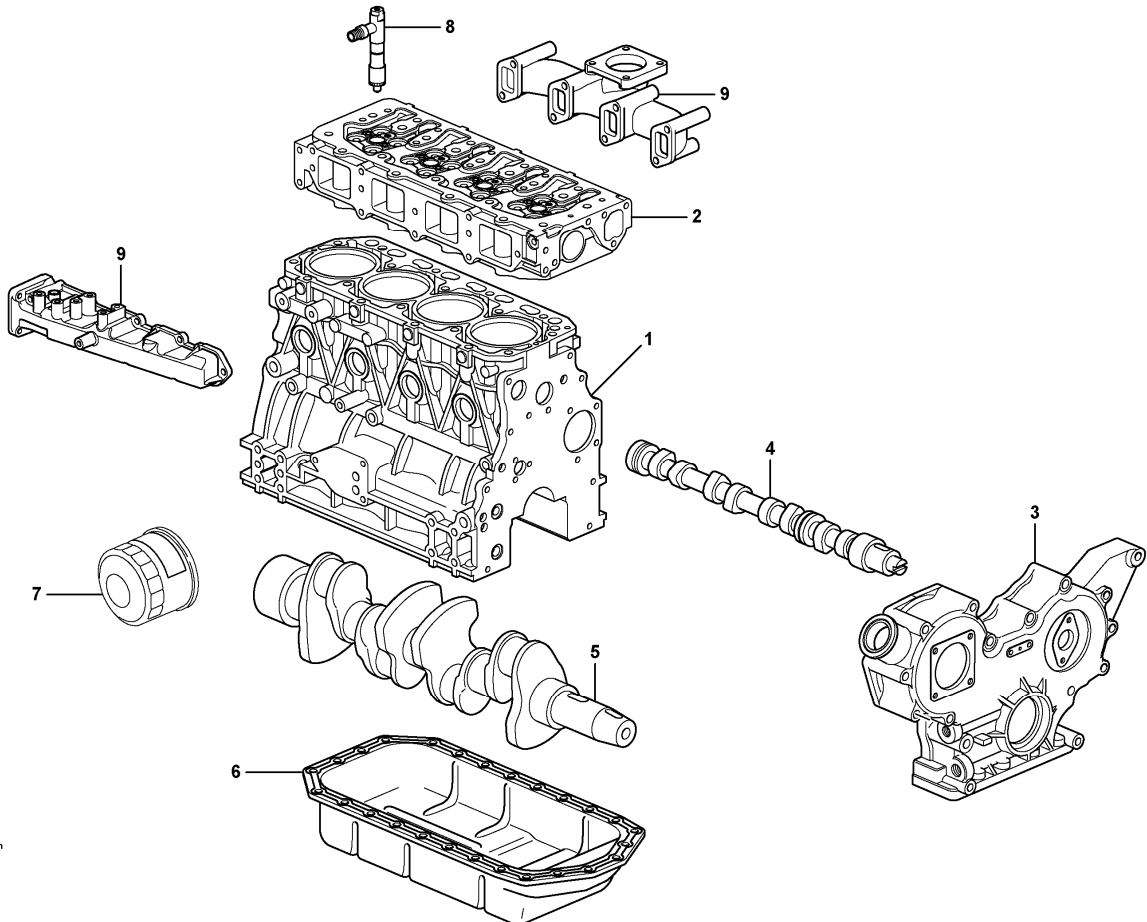

Date: <b>2013/12/16</b>	Image id: <b>1018256</b>	Catalogue: <b>20134</b>	Model: <b>ECR48C</b>
Brand: <b>Volvo</b>	Serial: <b>4838-</b>	Group/Section: <b>210/100</b>	Title: <b>Engine</b>

Section option	Kit	Option description
VOE11806938		Engine
VOE11808572		Engine 4TNV88-BSVE

Pos	Part	Q1	Q2	Q3	Q4	Q5	PS	Kit	Description	Option(s)	Remark
	VOE11806938	1							Engine		
	VOE11808572	1							Engine		
1		1							•Cylinder block		See ref 212/100
2		1							•Cylinder head		See ref 211/100
3		1							•Timing gear casing		See ref 215/100
4		1							•Camshaft		See ref 215/150
5		1							•Crankshaft		See ref 216/100
6		1							•Oil sump		See ref 217/100
7		1							•Oil Filter		See ref 220/100
8		1							•Injector		See ref 237/100
9		1							•Inlet, exhaust syst.		See ref 251/100

Date: <b>2013/12/16</b>	Image id: <b>1034867</b>	Catalogue: <b>20134</b>	Model: <b>ECR48C</b>
Brand: <b>Volvo</b>	Serial: <b>4838-</b>	Group/Section: <b>211/100</b>	Title: <b>Cylinder head</b>

Volvo Construction  
Equipment  
1034867