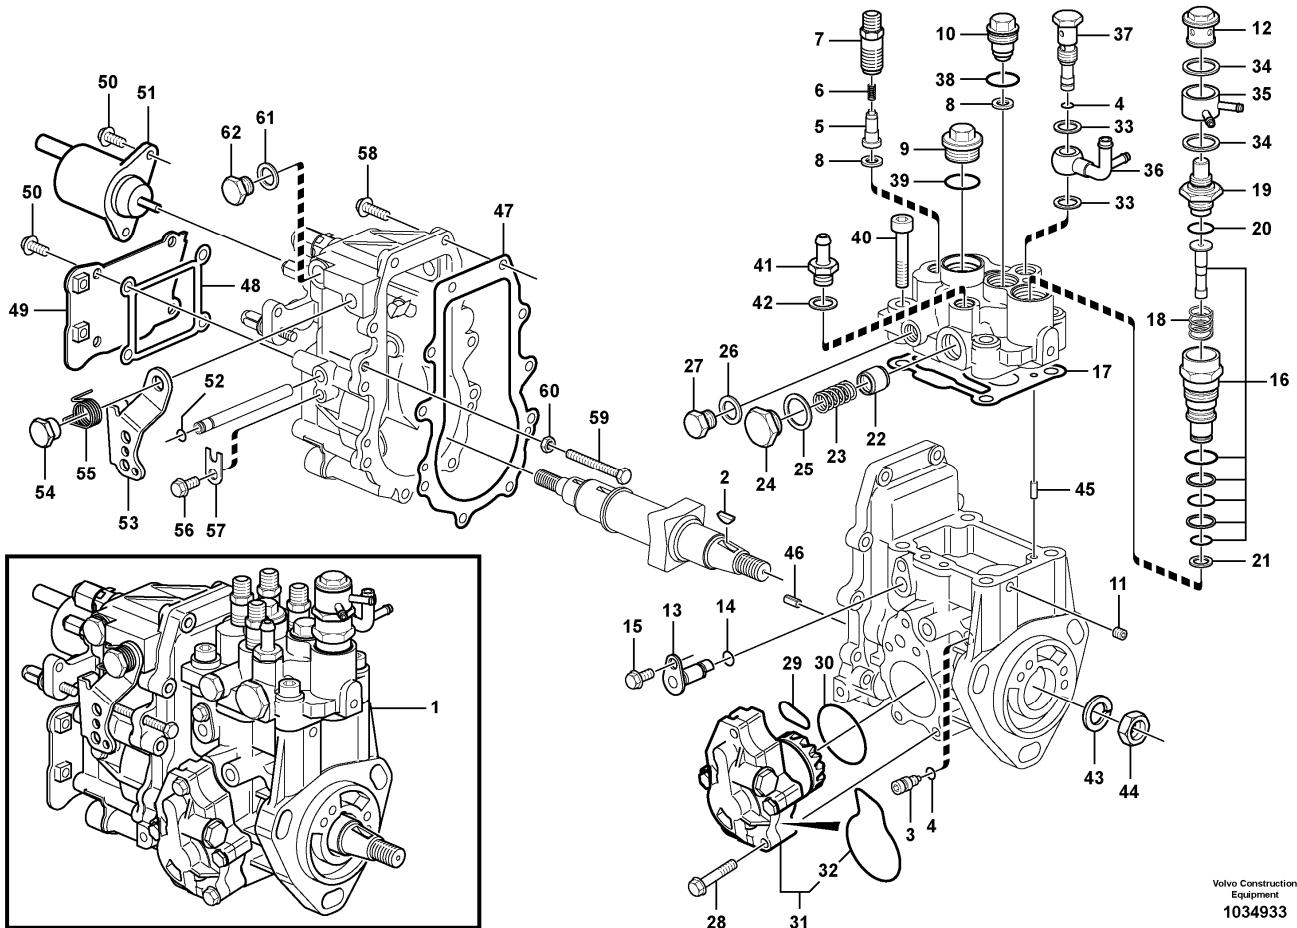

Date: 2013/12/16	Image id: 1034933	Catalogue: 20134	Model: ECR48C
Brand: Volvo	Serial: 4838-	Group/Section: 236/150	Title: Fuel injection pump with fitting parts

Volvo Construction
Equipment
1034933

Section option	Kit	Option description
VOE11808572		Engine 4TNV88-BSVE

Pos	Part	Q1	Q2	Q3	Q4	Q5	PS	Kit	Description	Option(s)	Remark
1		1							Injection Pump		See ref 236/100
2	VOE15079666	1					OP		•Woodruff key		
3	VOE14543870	1					OP		•Stopper		
4	VOE14543871	2							•O-ring		
5	VOE15082588	4							•Valve		
6	VOE14543873	4					OP		•Spring		
7	VOE15082593	4							•Delivery valve		
8	VOE15103200	4					OP		•Washer		(VOE14543879)
9	VOE14543875	1							•Plug		
10	VOE15082601	1							•Plug		
11	VOE14543880	1					OP		•Plug		
12	VOE14543877	1							•Plug