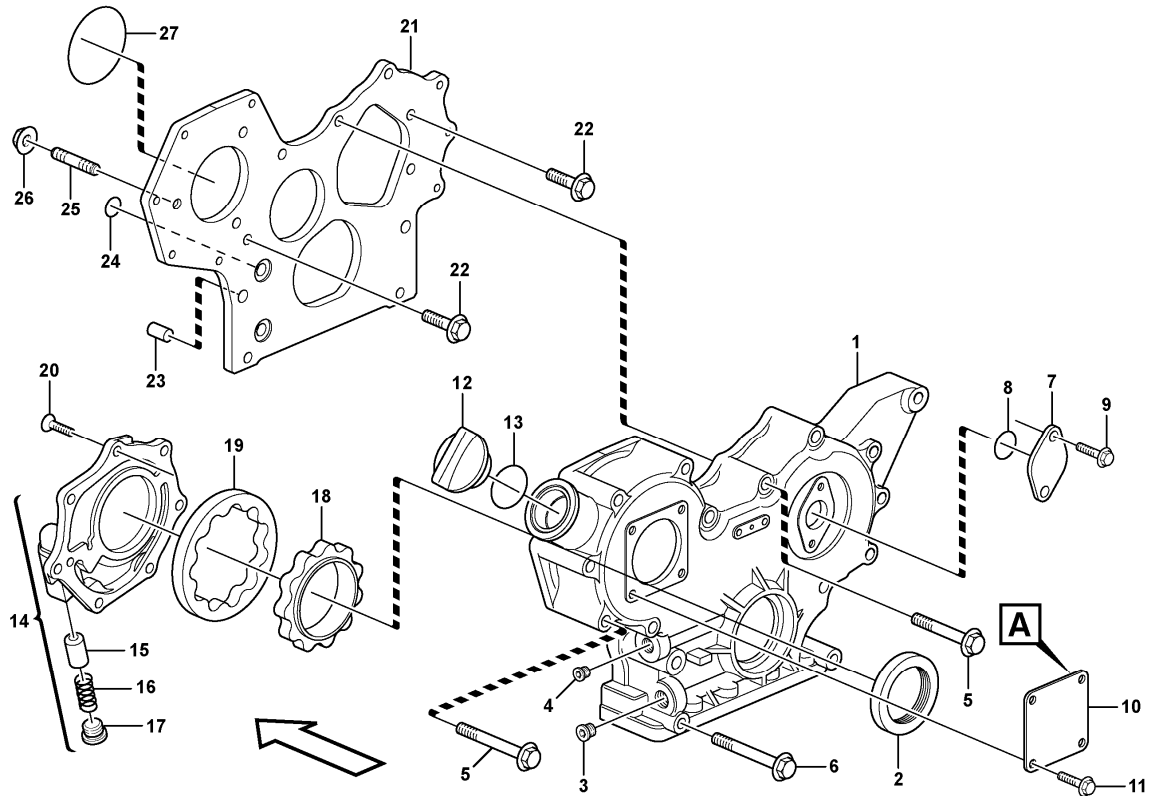

Date: <b>2013/12/16</b>	Image id: <b>1017671</b>	Catalogue: <b>20134</b>	Model: <b>ECR48C</b>
Brand: <b>Volvo</b>	Serial: <b>4838-</b>	Group/Section: <b>214/100</b>	Title: <b>Valve mechanism</b>

Section option	Kit	Option description
VOE11806938		Engine
VOE11808572		Engine 4TNV88-BSVE

7	VOE11713374	7	7						Bolt		
8	VOE11713640	3	3						Bolt		
9		1	1						Cylinder head		See ref 211/100

Date: <b>2013/12/16</b>	Image id: <b>1017692</b>	Catalogue: <b>20134</b>	Model: <b>ECR48C</b>
Brand: <b>Volvo</b>	Serial: <b>4838-</b>	Group/Section: <b>215/100</b>	Title: <b>Timing gear casing and gears</b>