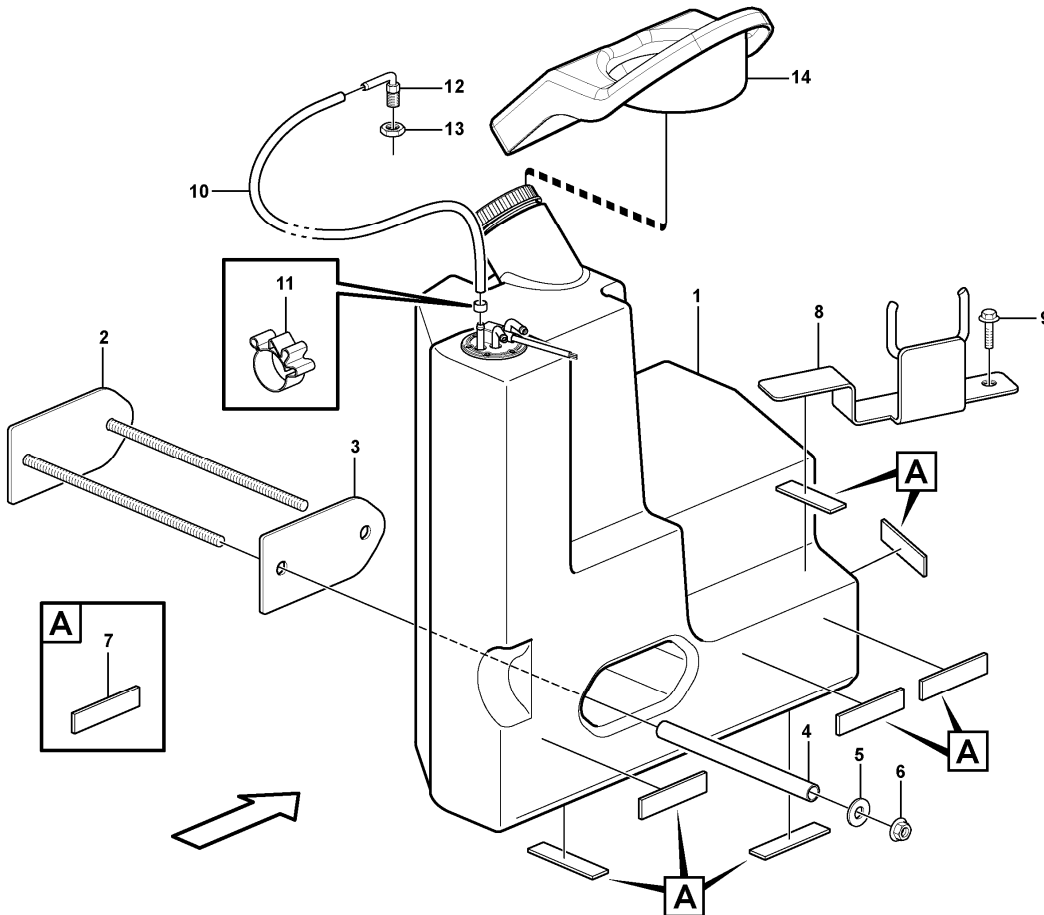

Date: 2013/12/16	Image id: 1058527	Catalogue: 20134	Model: ECR48C
Brand: Volvo	Serial: 4838-	Group/Section: 234/100	Title: Fuel tank with fitting parts

Volvo Construction
Equipment
1058527

Section option	Kit	Option description
VOE11839909		Excavator ECR48C

Pos	Part	Q1	Q2	Q3	Q4	Q5	PS	Kit	Description	Option(s)	Remark
1		1							Fuel tank		See ref 234/150
1		1							Fuel tank		SER NO 5056 - See ref 234/150
2	VOE11808365	1					NS		Support		
3	VOE11808005	1					NS		Rubber Spacer		
4	VOE11807741	2					NS		Spacer		
5	VOE13960145	2							Washer		
6	VOE971096	2							Flange nut		
7	VOE11808309	7							Rubber strap		
8	VOE11808310	1					NS		Bracket		
9	VOE946502	2							Flange screw		
10	VOE11807746	1							Tube