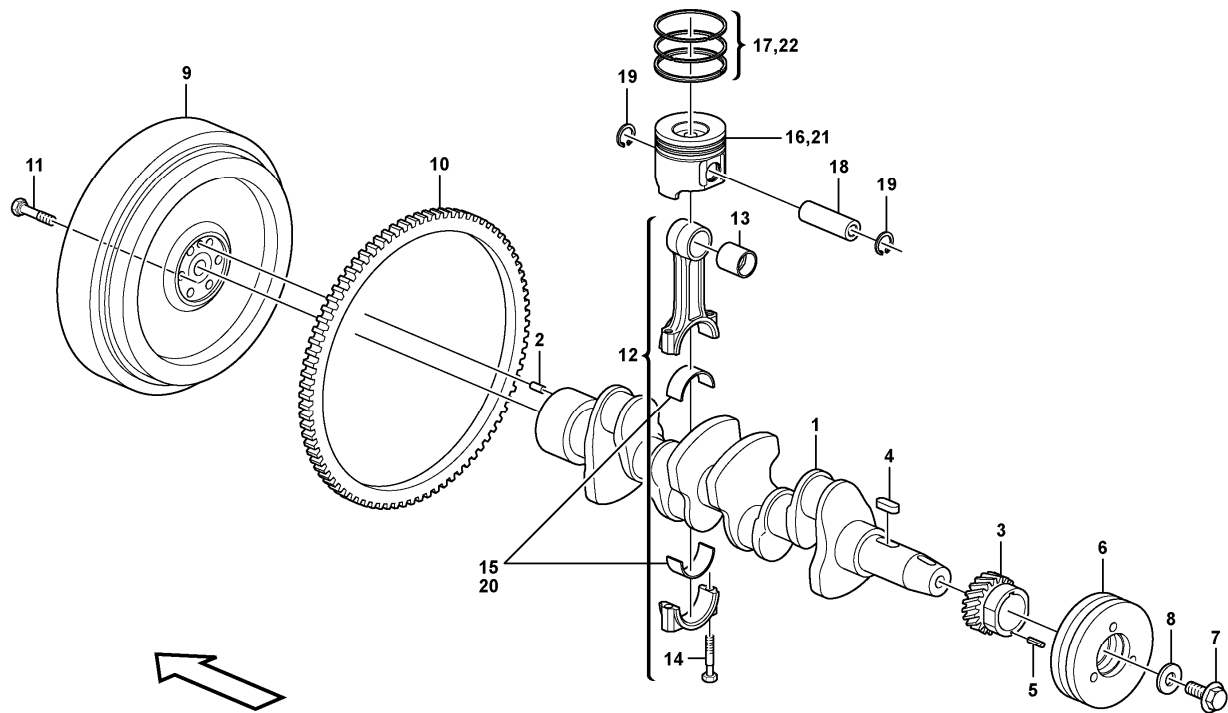

Date: 2013/12/16	Image id: 1017695	Catalogue: 20134	Model: ECR48C
Brand: Volvo	Serial: 4838-	Group/Section: 216/100	Title: Crankshaft and related parts

Volvo Construction
Equipment
1017695

Section option	Kit	Option description
VOE11806938		Engine
VOE11808572		Engine 4TNV88-BSVE

Q1-Q5	Option	Option description	
Q1 11806938	VOE11806938	Engine	
Q2 11808572	VOE11808572	Engine 4TNV88-BSVE	

Pos	Part	Q1	Q2	Q3	Q4	Q5	PS	Kit	Description	Option(s)	Remark
1	VOE11714661	1							Crankshaft		
1	VOE15079830		1						Crankshaft		
2	VOE11714376	1	1						•Pin		
3	VOE11714355	1							•Gear		
3	VOE15079971		1						•Gear		
4	VOE11714468	1	1						•Key		
5	VOE11713687	1	1						Pin