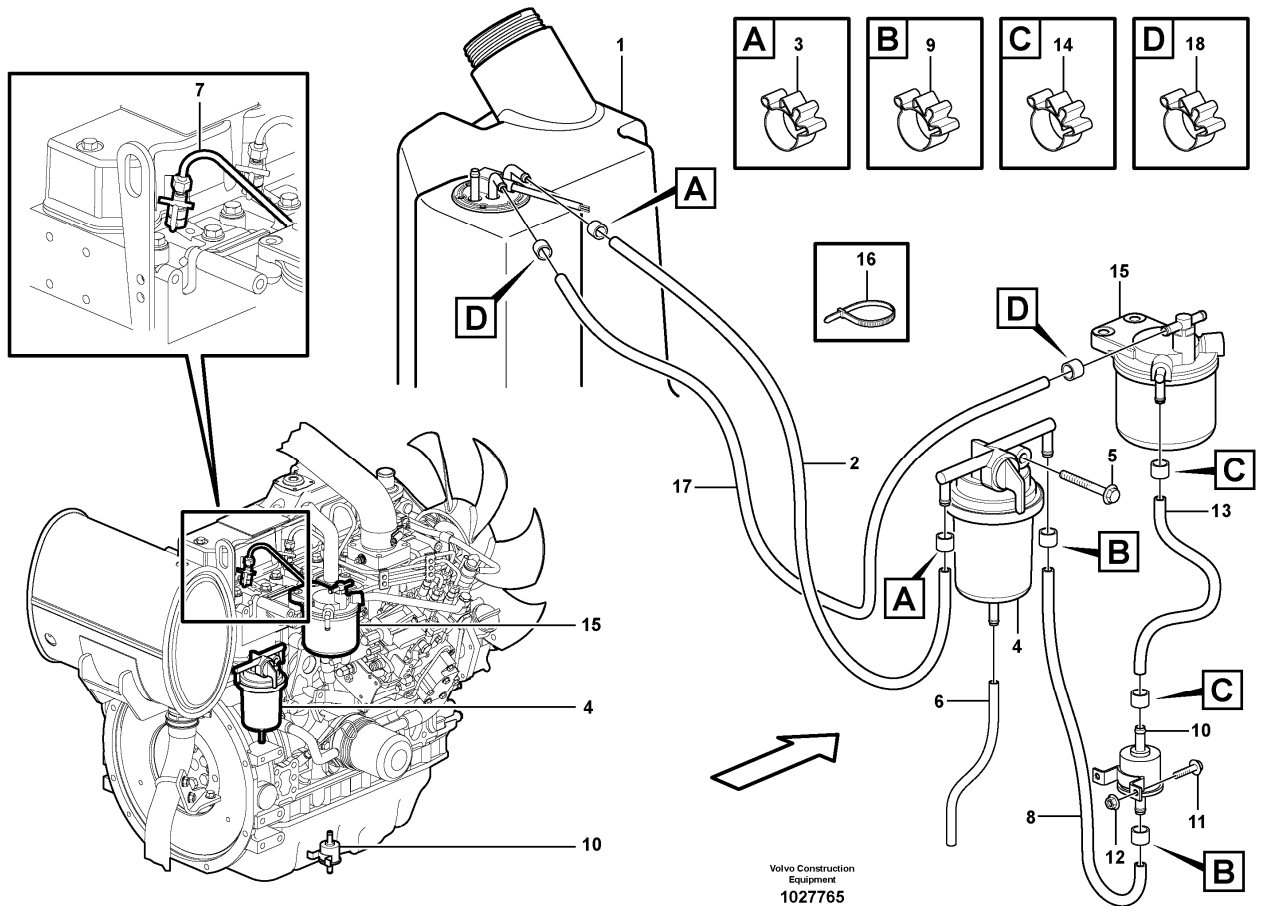

Date: 2013/12/16	Image id: 1027765	Catalogue: 20134	Model: ECR48C
Brand: Volvo	Serial: 4838-	Group/Section: 235/100	Title: Fuel pipes

Section option	Kit	Option description
VOE11839909		Excavator ECR48C

Pos	Part	Q1	Q2	Q3	Q4	Q5	PS	Kit	Description	Option(s)	Remark
1		1							Fuel tank		See ref 234/100
2	VOE11807744	1							Tube		L = 2350 MM
3	VOE11802316	2							Clamp		
4		1							Water Separator		See ref 237/100
5	VOE13965181	1							Screw		
6	VOE11807753	1					OP		Tube		L = 400 MM
7		1							Injector		See ref 237/100
8	VOE11807748	1							Tube		L = 650 MM
9	VOE11802316	2							Clamp		
10		1							Feed Pump		See ref 237/100
11	VOE13947542	2							Screw		
12	VOE13945407	2							Nut