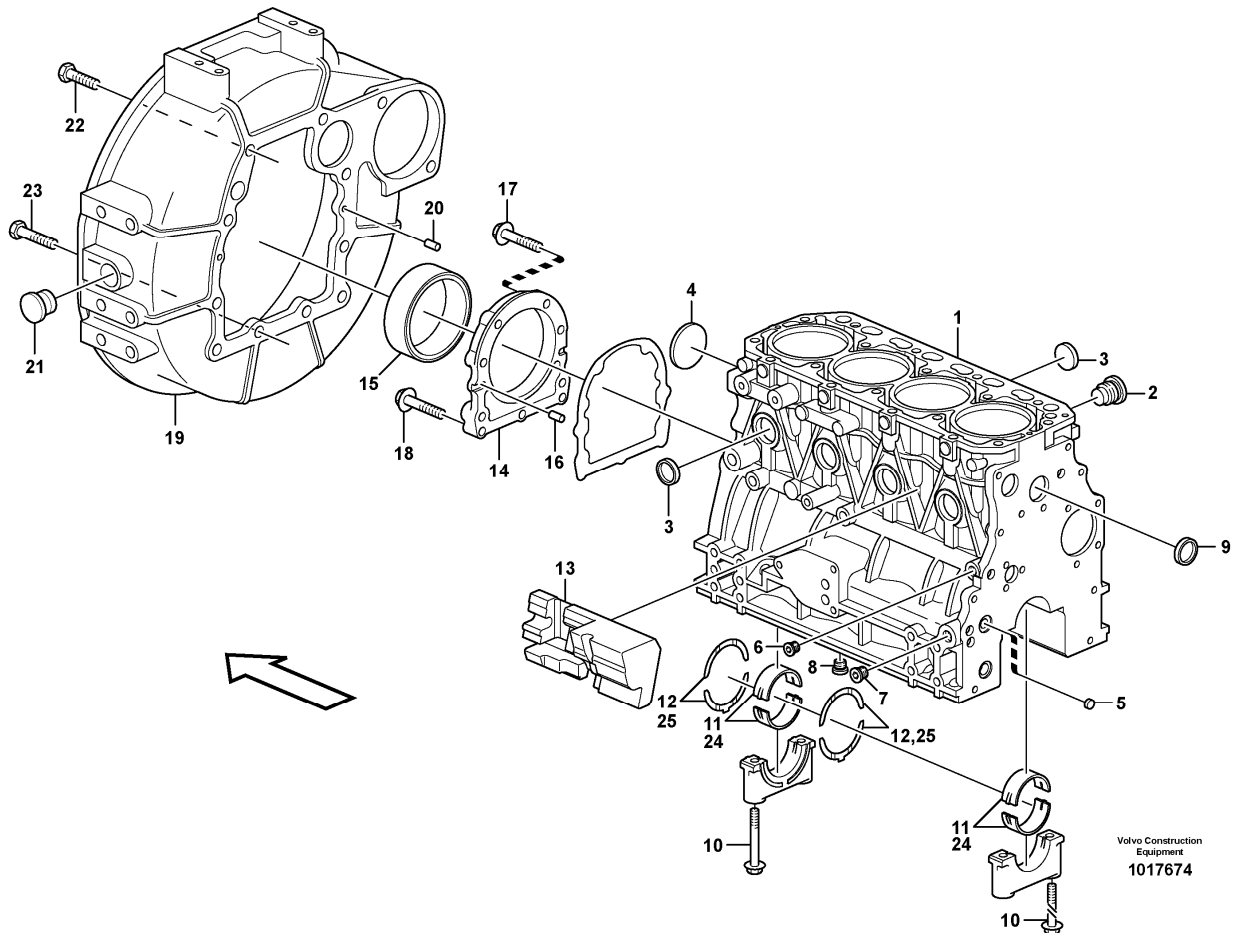

Date: <b>2013/12/16</b>	Image id: <b>1017674</b>	Catalogue: <b>20134</b>	Model: <b>ECR48C</b>
Brand: <b>Volvo</b>	Serial: <b>4838-</b>	Group/Section: <b>212/100</b>	Title: <b>Cylinder block</b>

Section option	Kit	Option description
VOE11806938		Engine
VOE11808572		Engine 4TNV88-BSVE