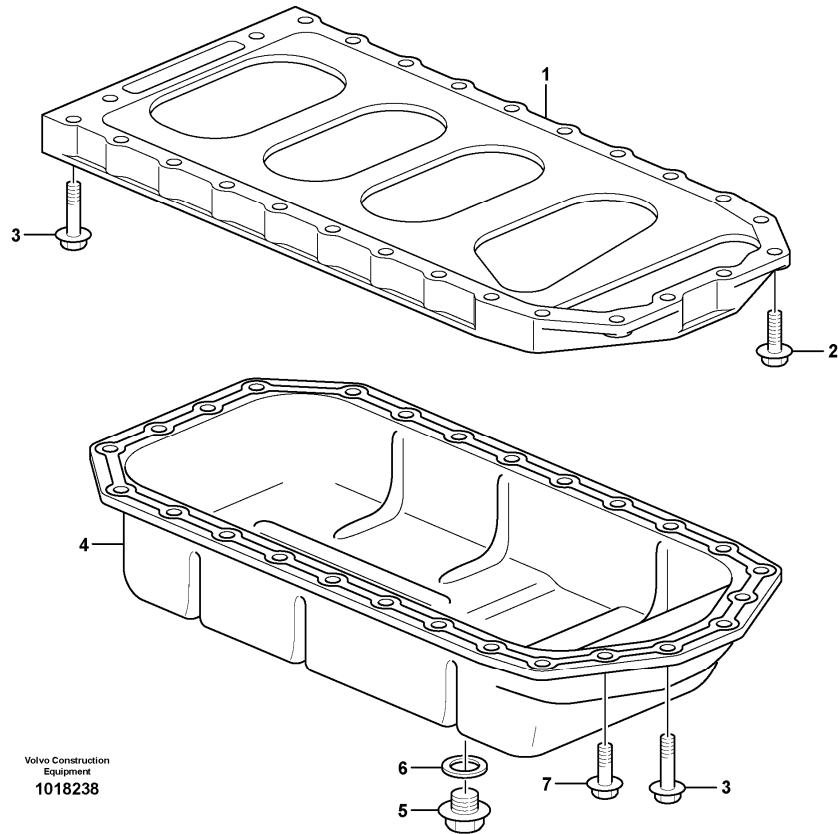

Date: 2013/12/16	Image id: 1018238	Catalogue: 20134	Model: ECR48C
Brand: Volvo	Serial: 4838-	Group/Section: 217/100	Title: Oil sump

Section option	Kit	Option description
VOE11806938		Engine
VOE11808572		Engine 4TNV88-BSVE

Q1-Q5	Option	Option description	
Q1 11806938	VOE11806938	Engine	
Q2 11808572	VOE11808572	Engine 4TNV88-BSVE	

Pos	Part	Q1	Q2	Q3	Q4	Q5	PS	Kit	Description	Option(s)	Remark
1	VOE11714276	1	1						Spacer		
2	VOE11713640	2	2						Bolt		
3	VOE11713640	24							Bolt		
3	VOE11714377		24						Bolt		
4	VOE11715000	1	1						Oil pan		
5	VOE11713638	1	1						•Drain plug		
6	VOE11713639	1	1						•Sealing