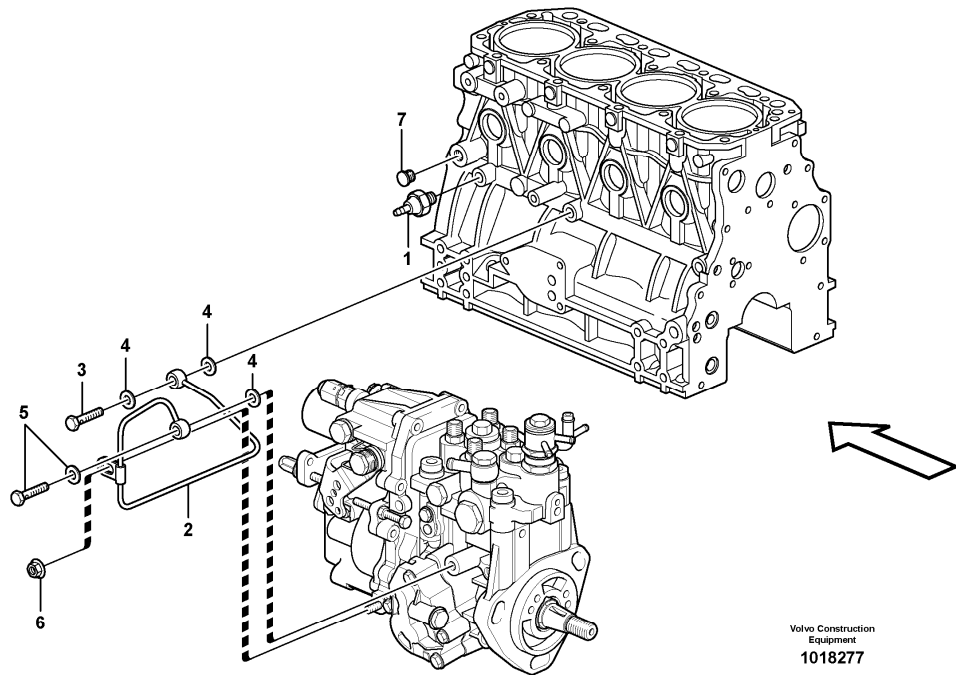

Date: 2013/12/16	Image id: 1018277	Catalogue: 20134	Model: ECR48C
Brand: Volvo	Serial: 4838-	Group/Section: 221/100	Title: Lubricating oil system

Section option	Kit	Option description
VOE11806938		Engine
VOE11808572		Engine 4TNV88-BSVE

Q1-Q5	Option	Option description	
Q1 11806938	VOE11806938	Engine	
Q2 11808572	VOE11808572	Engine 4TNV88-BSVE	

Pos	Part	Q1	Q2	Q3	Q4	Q5	PS	Kit	Description	Option(s)	Remark
1	VOE11713438	1							Oil pressure sensor		
1	VOE15066081		1						Oil pressure sensor		
2	VOE11713707	1	1						Pipe		
3	VOE11713706	1	1						Bolt		
4	VOE11714476	1	1						Sealing washer		
	VOE11713708	2	2						Sealing		
5	VOE14521571	1	1						Bolt