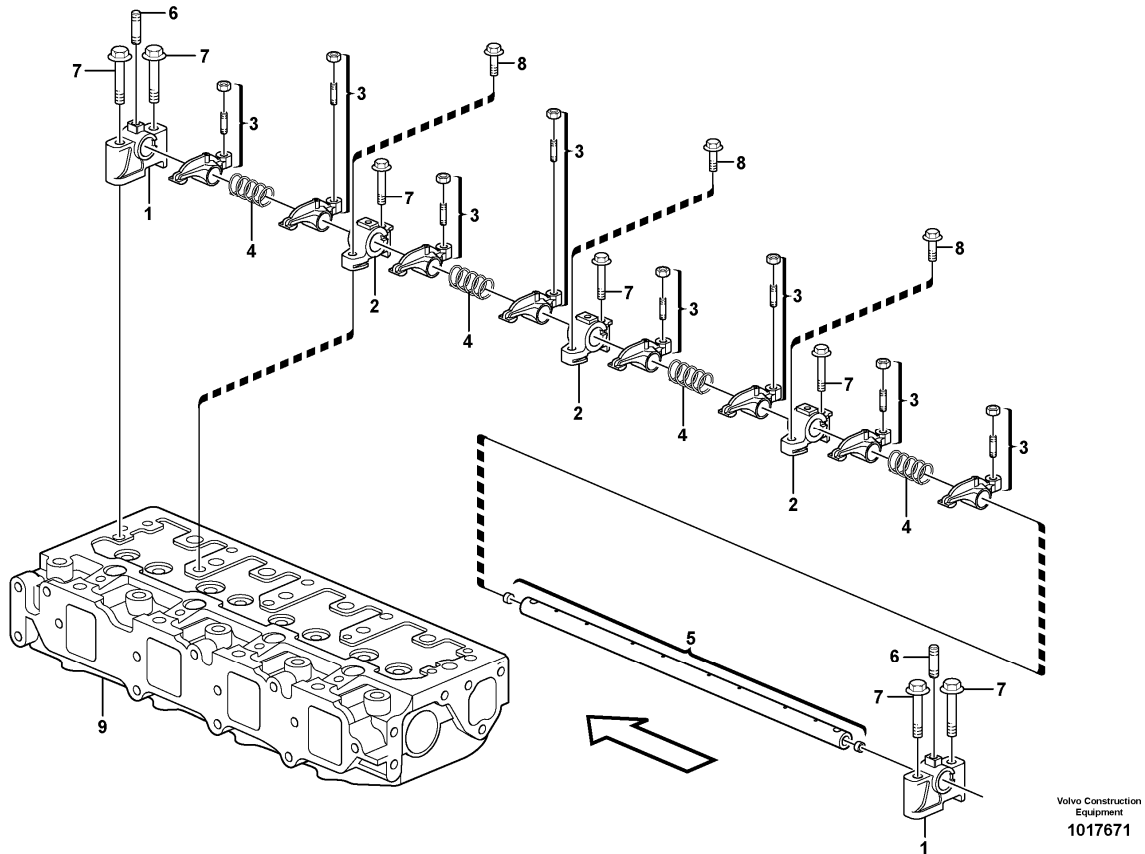

Date: 2013/12/16	Image id: 1017671	Catalogue: 20134	Model: ECR48C
Brand: Volvo	Serial: 4838-	Group/Section: 214/100	Title: Valve mechanism

Section option	Kit	Option description
VOE11806938		Engine
VOE11808572		Engine 4TNV88-BSVE

Q1-Q5	Option	Option description	
Q1 11806938	VOE11806938	Engine	
Q2 11808572	VOE11808572	Engine 4TNV88-BSVE	

Pos	Part	Q1	Q2	Q3	Q4	Q5	PS	Kit	Description	Option(s)	Remark
	VOE11714659						NS		Rocker Arm		
1	VOE11714714	2	2						•Support		
2	VOE11714715	3	3						•Support		
3	VOE11713646	8	8						•Rocker arm		
4	VOE11714716	4	4						•Spring		
5	VOE11714717	1	1						•Shaft		
6	VOE11713645	3	3						•Stud