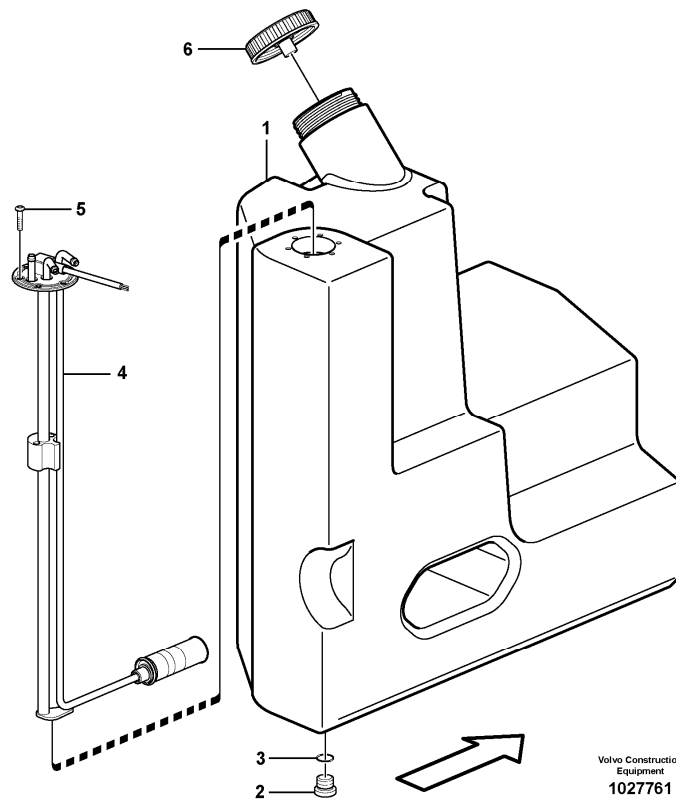

Date: 2013/12/16	Image id: 1027761	Catalogue: 20134	Model: ECR48C
Brand: Volvo	Serial: 4838-	Group/Section: 234/150	Title: Fuel tank

Section option	Kit	Option description
VOE11839909		Excavator ECR48C

Q1-Q5	Option	Option description	
Q1 SER NO - 5055			
Q2 SER NO - 5056			

Pos	Part	Q1	Q2	Q3	Q4	Q5	PS	Kit	Description	Option(s)	Remark
1	VOE11807736	1					SS		Fuel tank		
1	VOE15616058		1						Fuel tank		
2	VOE13966144	1	1						•Plug		
3	VOE11309481	1	1						•O-ring		
4	VOE11808110	1	1						•Fuel gauge		SE3801
5	VOE11809030	6	6				OP		•Screw