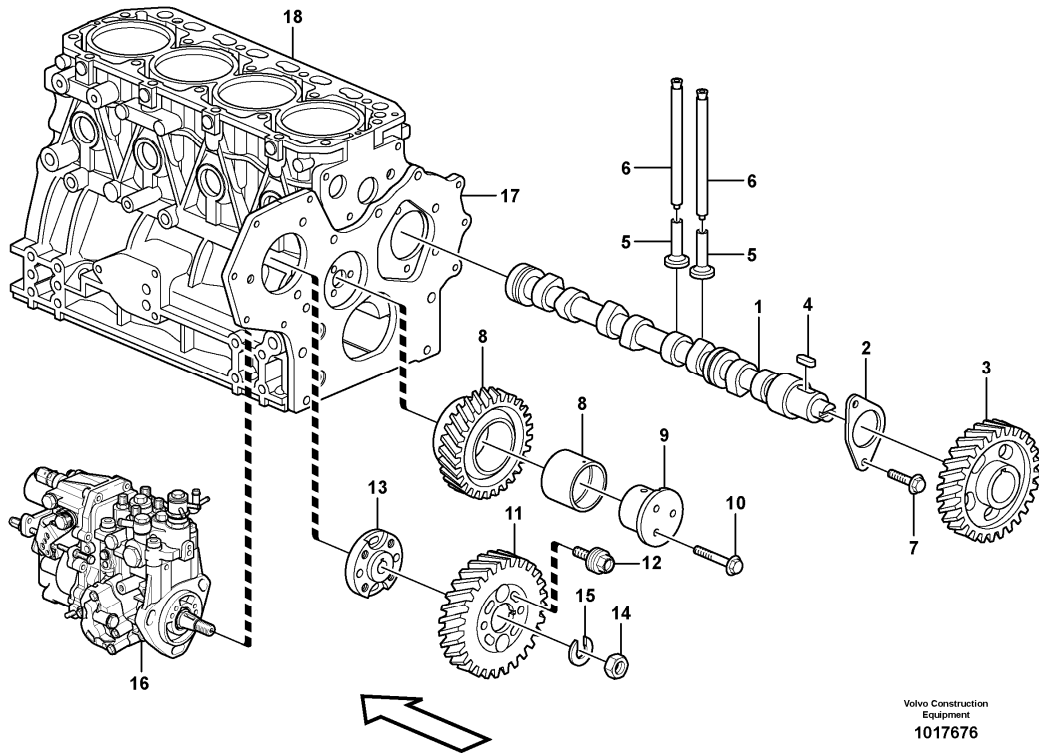

Date: 2013/12/16	Image id: 1017676	Catalogue: 20134	Model: ECR48C
Brand: Volvo	Serial: 4838-	Group/Section: 215/150	Title: Valve mechanism

Section option	Kit	Option description
VOE11806938		Engine
VOE11808572		Engine 4TNV88-BSVE

Q1-Q5	Option	Option description	
Q1 11806938	VOE11806938	Engine	
Q2 11808572	VOE11808572	Engine 4TNV88-BSVE	

Pos	Part	Q1	Q2	Q3	Q4	Q5	PS	Kit	Description	Option(s)	Remark
1	VOE11714644	1							Camshaft		
2		1	1				NS		•Thrust Washer		
3		1	1				NS		•Camshaft Gear		
4		1	1				NS		•Key		
5	VOE11714485	8	8						Tappet		
6	VOE11713678	8	8						Rod		
7	VOE14525410	2	2						Bolt