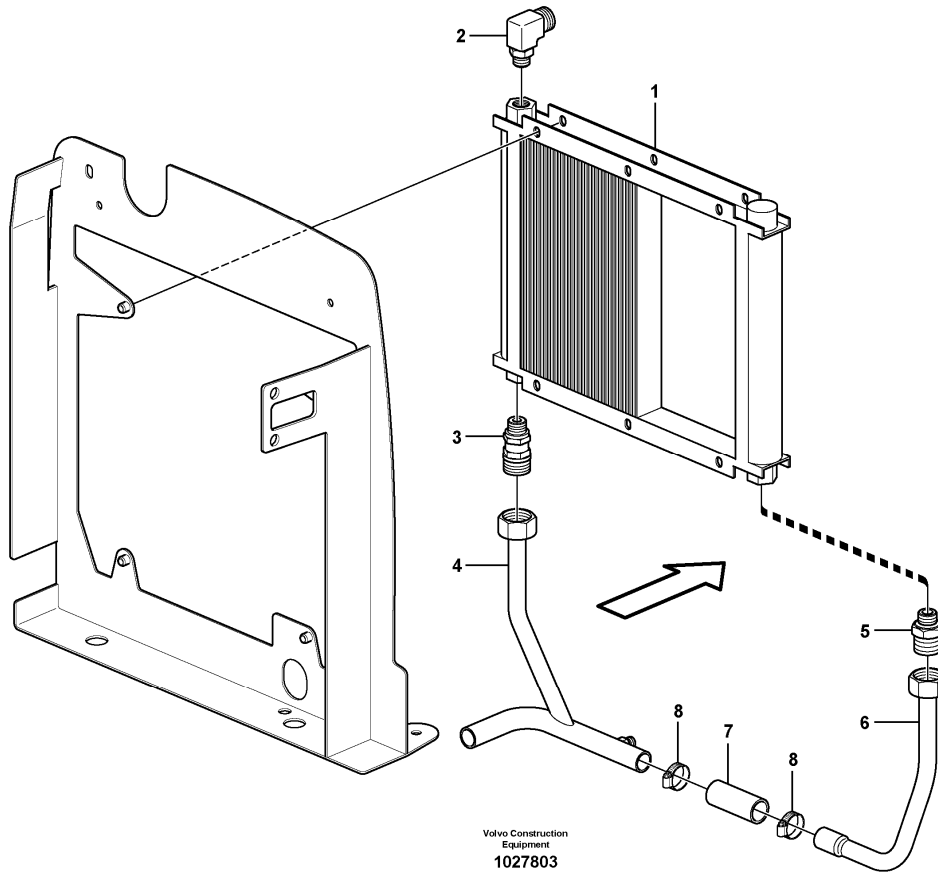

Date: 2013/12/16	Image id: 1027803	Catalogue: 20134	Model: ECR48C
Brand: Volvo	Serial: 4838-	Group/Section: 223/100	Title: Oil cooler

Section option	Kit	Option description
VOE11839909		Excavator ECR48C

Pos	Part	Q1	Q2	Q3	Q4	Q5	PS	Kit	Description	Option(s)	Remark
	VOE11807149	1					NS		Oil Cooler		
1	VOE11802037	1							•Oil cooler		
2	VOE13933909	1							•Elbow nipple		
3	VOE11803385	1							•Union		
4	VOE11807641	1							•Tube		
5	VOE13933930	1							•Nipple		(VOE11802714)
6	VOE11807640	1							•Tube		
7	VOE11802833	1							•Hose		
8	VOE943475	2							•Hose clamp