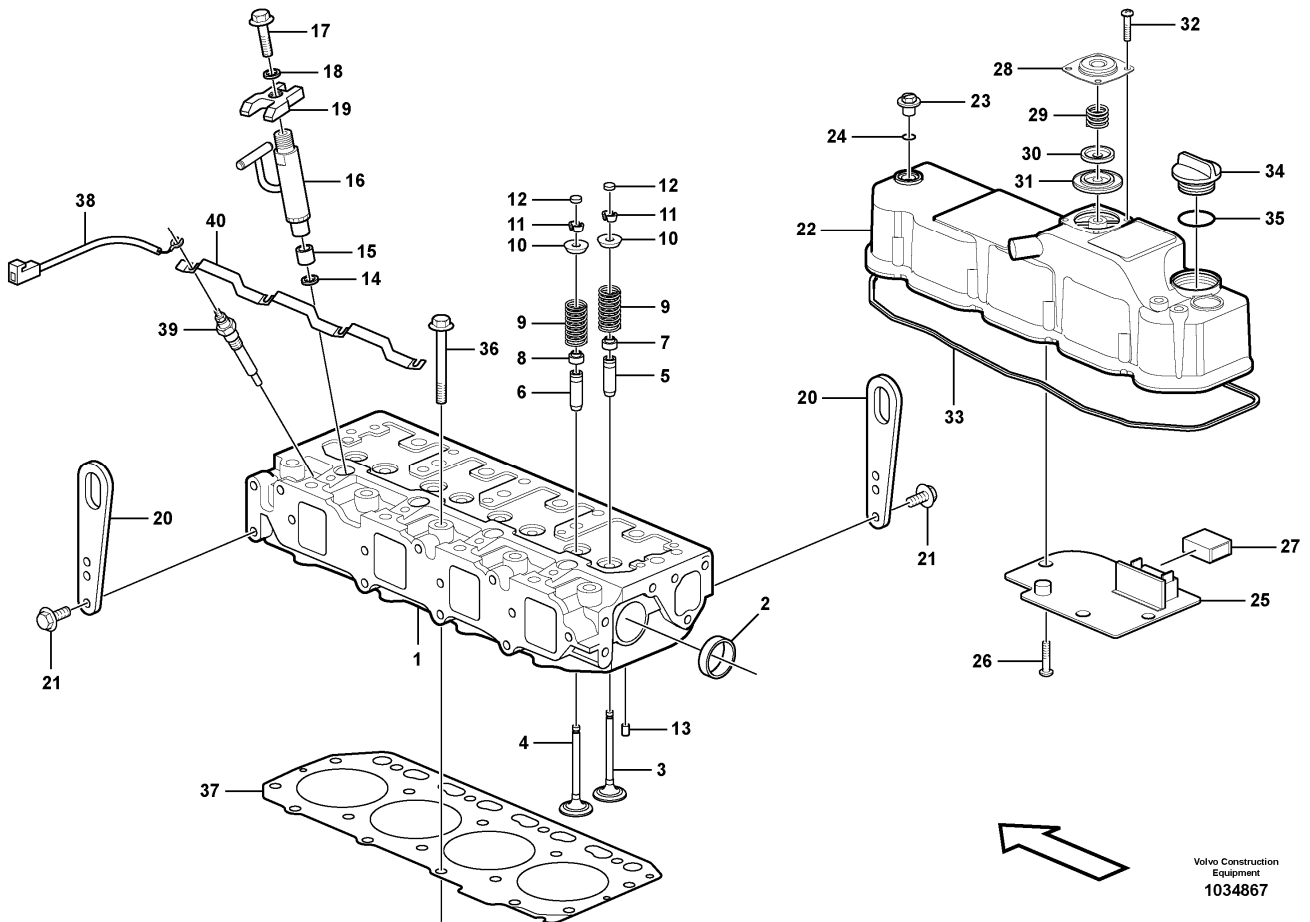

Date: <b>2013/12/16</b>	Image id: <b>1018256</b>	Catalogue: <b>20134</b>	Model: <b>ECR48C</b>
Brand: <b>Volvo</b>	Serial: <b>4838-</b>	Group/Section: <b>210/100</b>	Title: <b>Engine</b>

Section option	Kit	Option description
VOE11806938		Engine
VOE11808572		Engine 4TNV88-BSVE

Date: <b>2013/12/16</b>	Image id: <b>1034867</b>	Catalogue: <b>20134</b>	Model: <b>ECR48C</b>
Brand: <b>Volvo</b>	Serial: <b>4838-</b>	Group/Section: <b>211/100</b>	Title: <b>Cylinder head</b>

Volvo Construction  
Equipment  
1034867