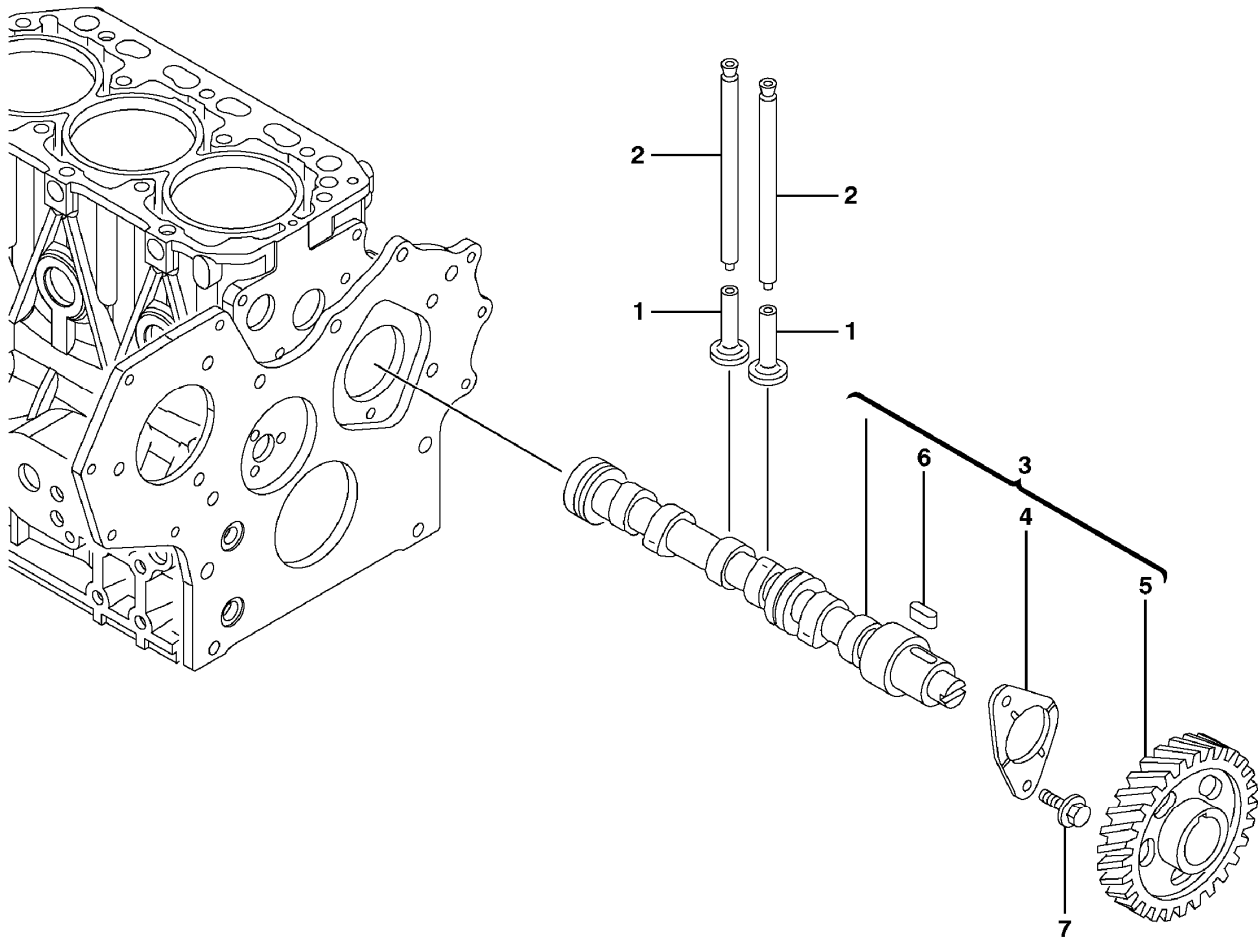

Date: 2013/12/16	Image id: 1012502	Catalogue: 20048	Model: ECR38
Brand: Volvo	Serial: 60210151-602999 99	Group/Section: 215/400	Title: Camshaft

Volvo Construction
Equipment
1012502

Q1-Q5	Option	Option description	
Q1 602.10151			
Q2 15602421	VOE15602421	Engine	

Pos	Part	Q1	Q2	Q3	Q4	Q5	PS	Kit	Description	Option(s)	Remark
1	VOE11714485	6							Tappet		(VOE14500478)
1	VOE11714485		6						Tappet