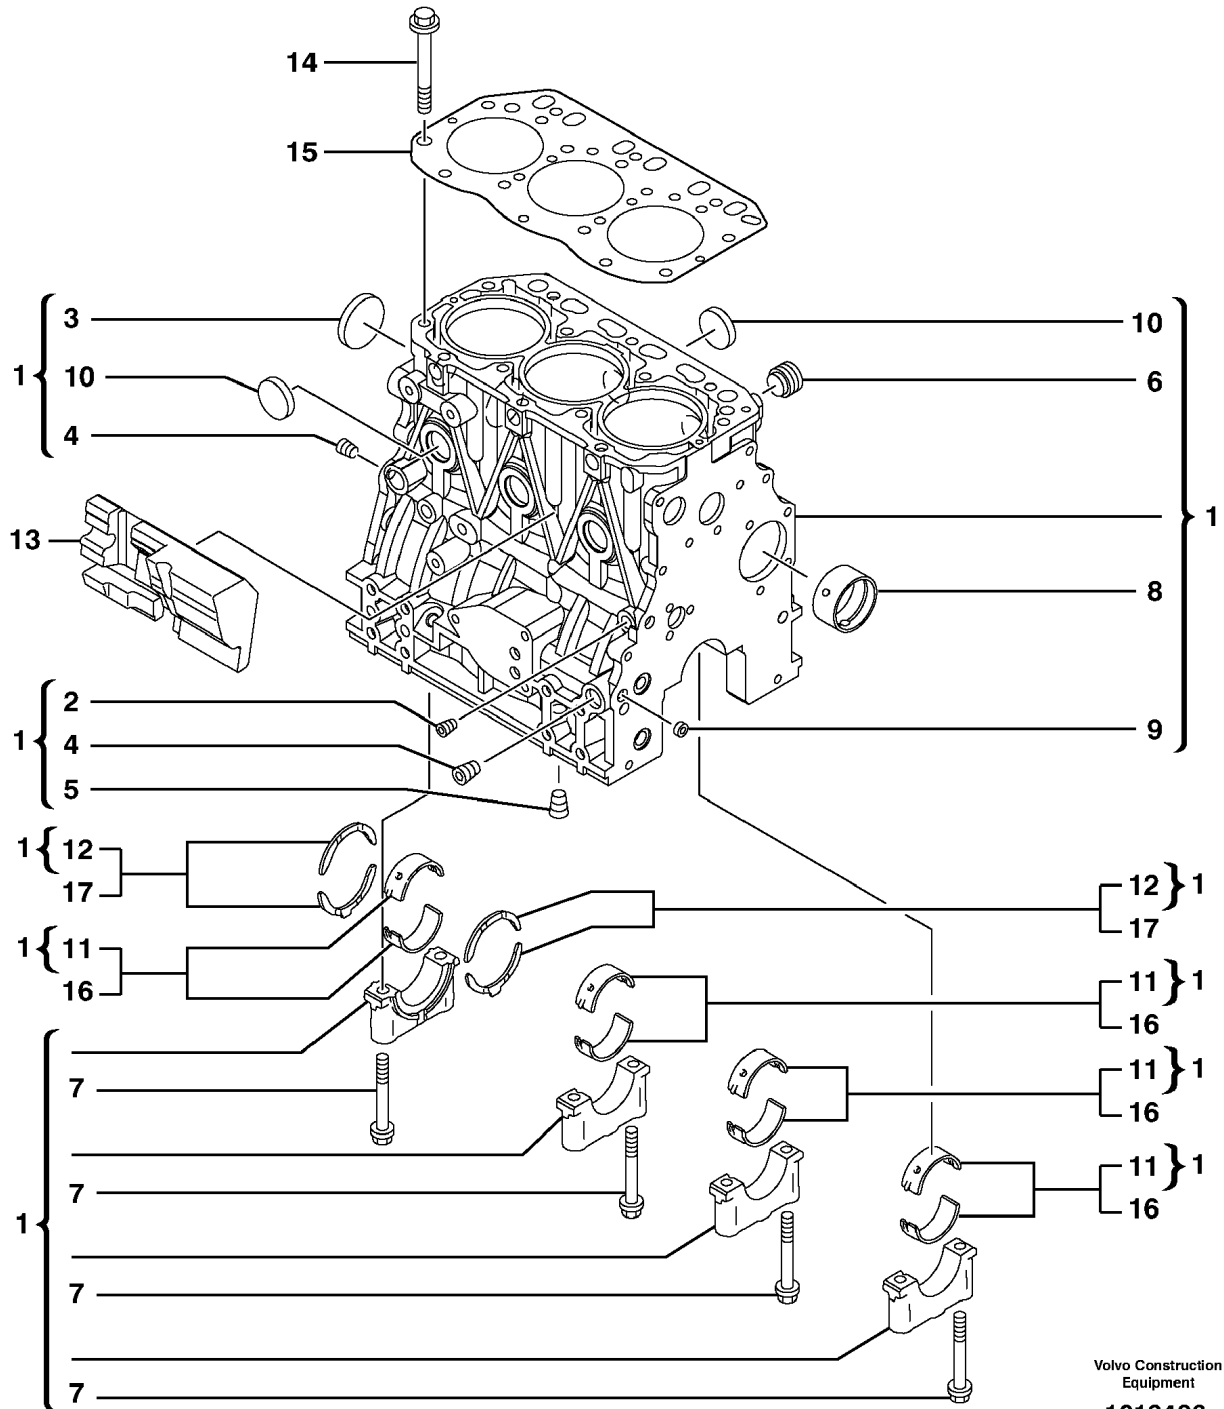

Date: 2013/12/16	Image id: 1012496	Catalogue: 20048	Model: ECR38
Brand: Volvo	Serial: 60210151-602999 99	Group/Section: 212/100	Title: Cylinder block

Volvo Construction
Equipment
1012496

Q1-Q5	Option	Option description