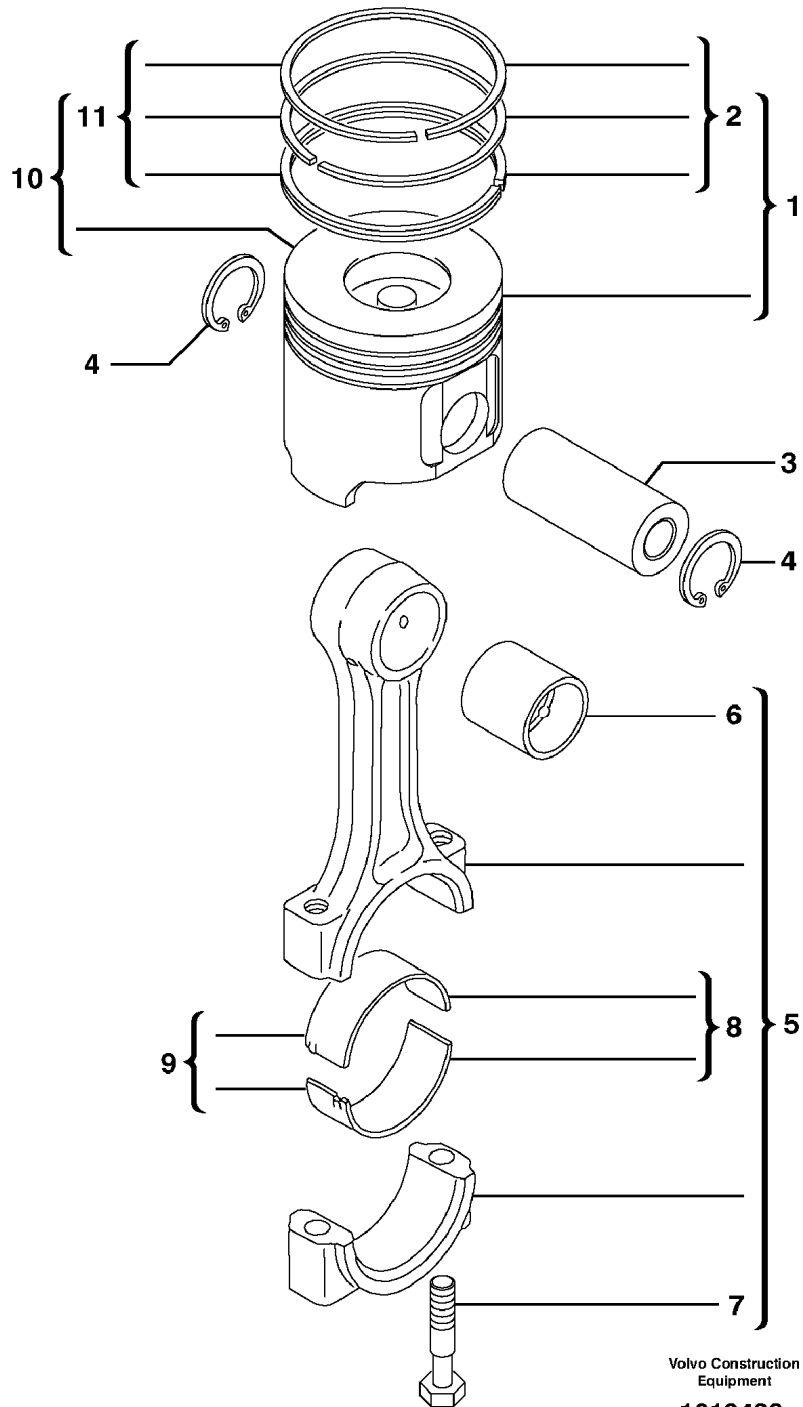

Date: 2013/12/16	Image id: 1012498	Catalogue: 20048	Model: ECR38
Brand: Volvo	Serial: 60210151-602999 99	Group/Section: 213/100	Title: Connecting rod and piston

Volvo Construction
Equipment
1012498

Q1-Q5	Option	Option description