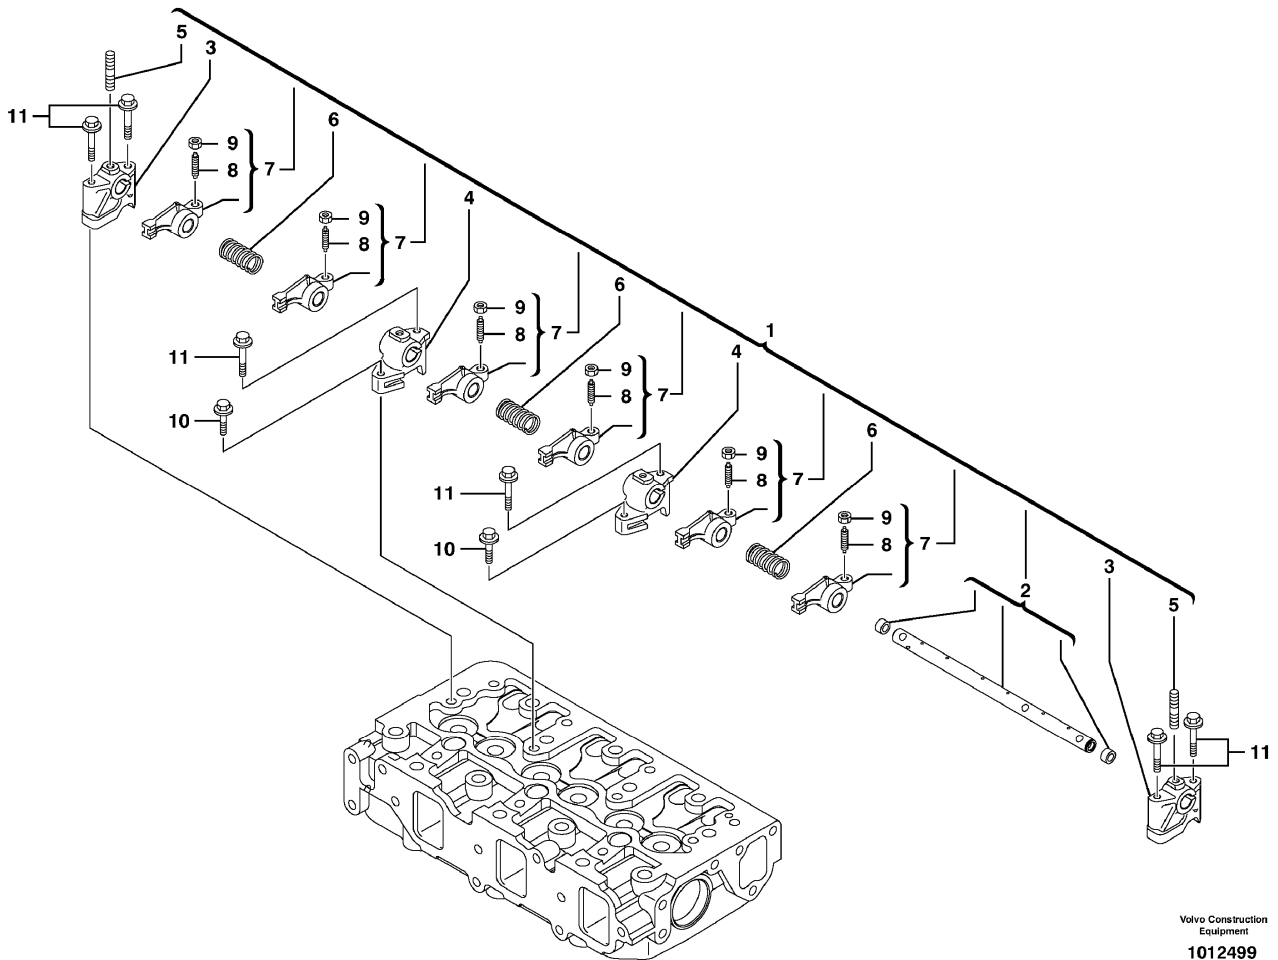

Date: 2013/12/16	Image id: 1012499	Catalogue: 20048	Model: ECR38
Brand: Volvo	Serial: 60210151-602999 99	Group/Section: 214/100	Title: Rocker arm

Q1-Q5	Option	Option description	
Q1 602.10151			
Q2 15602421	VOE15602421	Engine	

Pos	Part	Q1	Q2	Q3	Q4	Q5	PS	Kit	Description	Option(s)	Remark
1	VOE11713644	1	1						Rocker arm kit		
2		1					NS		•Rocker Arm Shaft		ORDER ITEM NO 1
2	VOE15079328		1						•Rocker arm shaft		
3		2					NS		•Support		ORDER ITEM NO 1
3	VOE11714714		2						•Support		
4		2					NS		•Support		ORDER ITEM NO 1
4	VOE11714715		2						•Support		
5	VOE11713645	3							•Stud