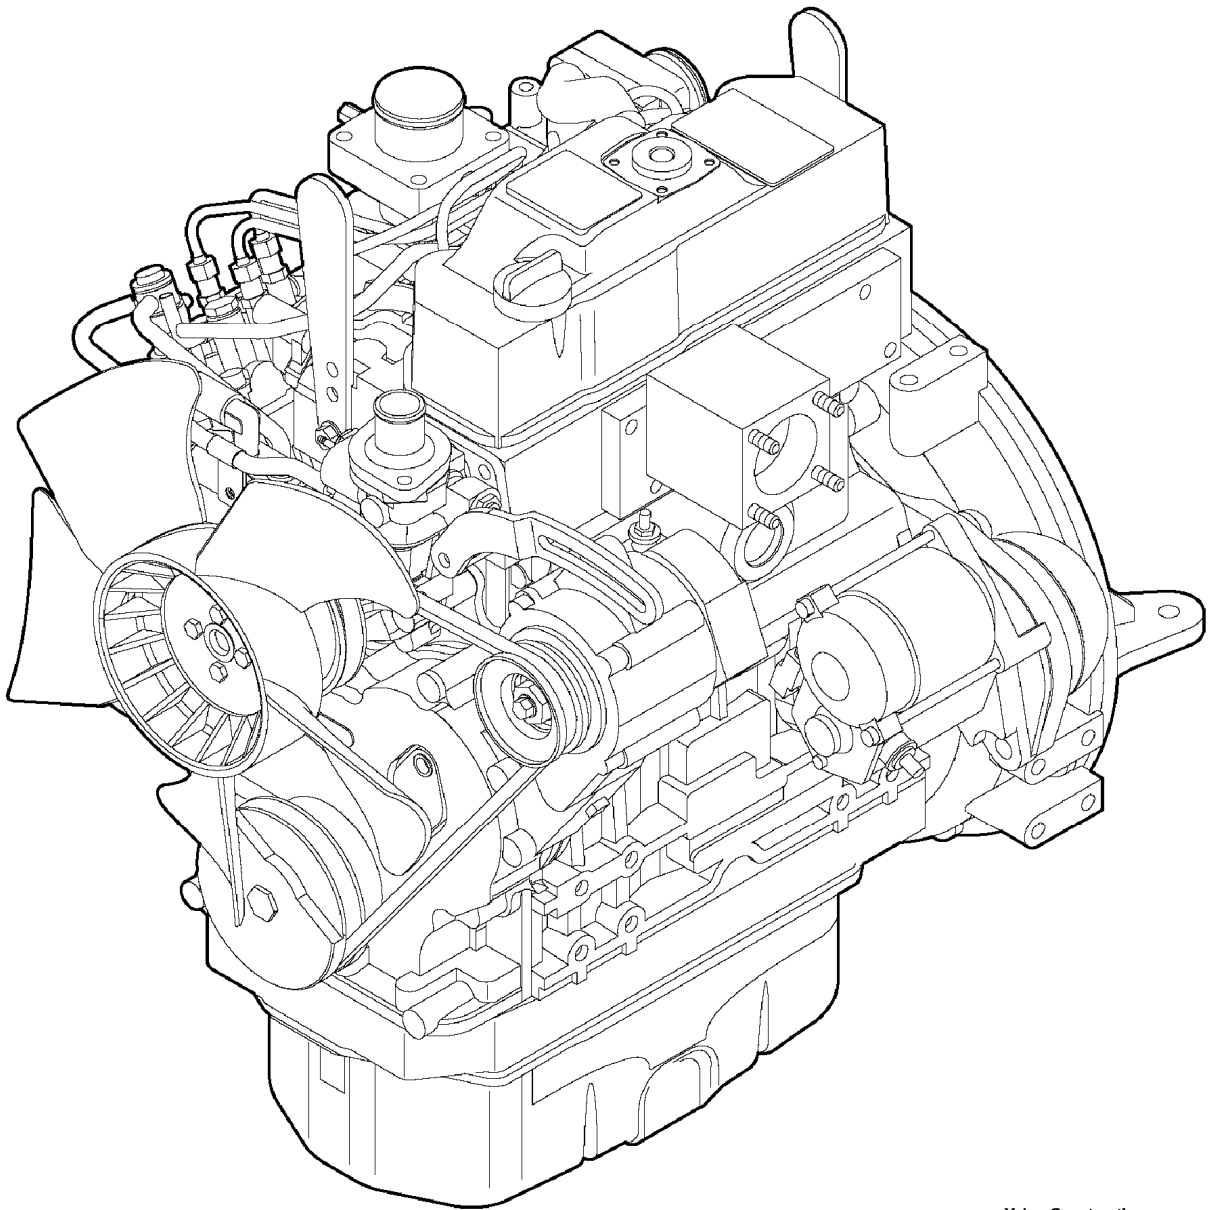

Date: 2013/12/16	Image id: 1010529	Catalogue: 20048	Model: ECR38
Brand: Volvo	Serial: 60210151-602999 99	Group/Section: 210/100	Title: Equipped engine

1

Volvo Construction
Equipment
1010529

Q1-Q5	Option	Option description	
-------	--------	--------------------	--

Q1 602.10151			
Q2 15602421	VOE15602421	Engine	

Pos	Part	Q1	Q2	Q3	Q4	Q5	PS	Kit	Description	Option(s)	Remark
1	VOE11801176	1							Engine		
1	VOE15602421		1						Engine		

Date: 2013/12/16	Image id: 1012493	Catalogue: 20048	Model: ECR38
Brand: Volvo	Serial: 60210151-602999 99	Group/Section: 210/500	Title: Engine gasket kit

Date: 2013/12/16	Image id: 1034829	Catalogue: 20048	Model: ECR38
Brand: Volvo	Serial: 60210151-602999 99	Group/Section: 211/100	Title: Cylinder head

Volvo Construction
Equipment
1034829

Q1-Q5	Option	Option description	
Q1 602.10151			
Q2 15602421	VOE15602421	Engine	