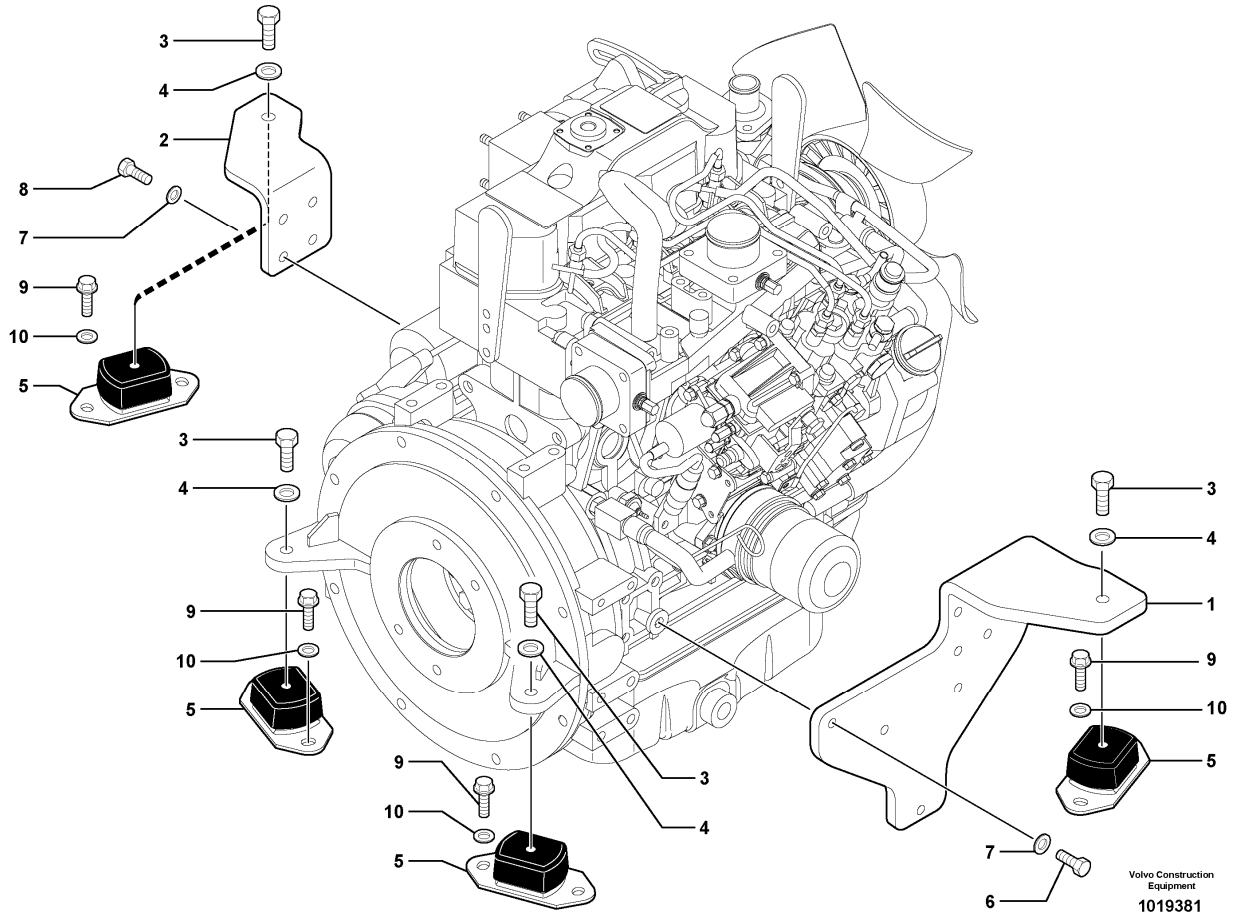

Date: 2013/12/16	Image id: 1019381	Catalogue: 20048	Model: ECR38
Brand: Volvo	Serial: 60210151-602999 99	Group/Section: 218/110	Title: Engine mounts

Q1-Q5	Option	Option description	
Q1 602.10669			

Pos	Part	Q1	Q2	Q3	Q4	Q5	PS	Kit	Description	Option(s)	Remark
1	VOE11806956	1							Support		
1	VOE15612743	1					NS		Bracket	VOE156024 21	
2	VOE11801334	1							Support		
3	VOE978932	4							Hexagon screw		ALT , M12X30
3	VOE978933	4							Hexagon screw		ALT , M12X40
4	VOE13955897	4							Washer		(VOE11050693)
5	VOE11800449	4							Rubber stop		
6	VOE983252	5							Hexagon screw		
7	VOE960148	9							Washer		
8	VOE983251	4							Hexagon screw