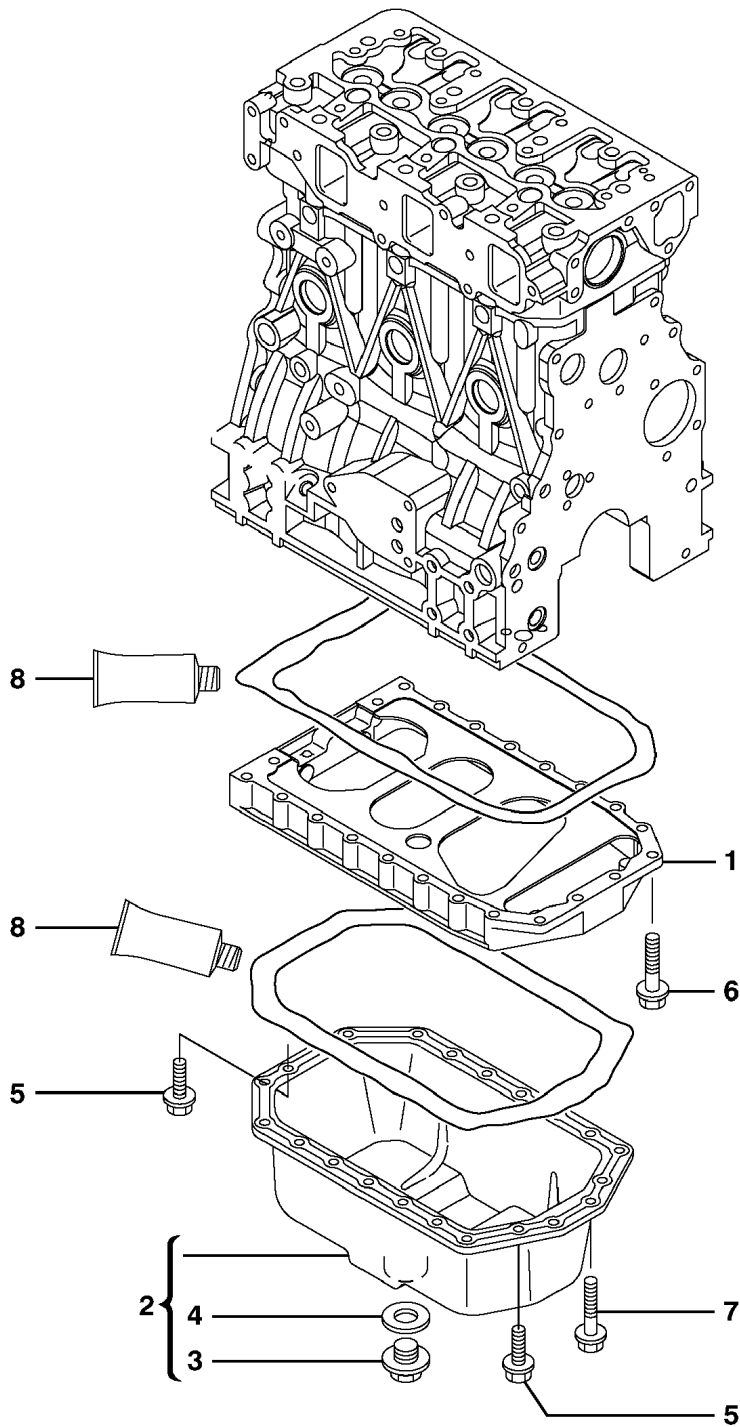

Date: 2013/12/16	Image id: 1012505	Catalogue: 20048	Model: ECR38
Brand: Volvo	Serial: 60210151-602999 99	Group/Section: 217/100	Title: Oil sump

Volvo Construction
Equipment

1012505

Q1-Q5	Option	Option description