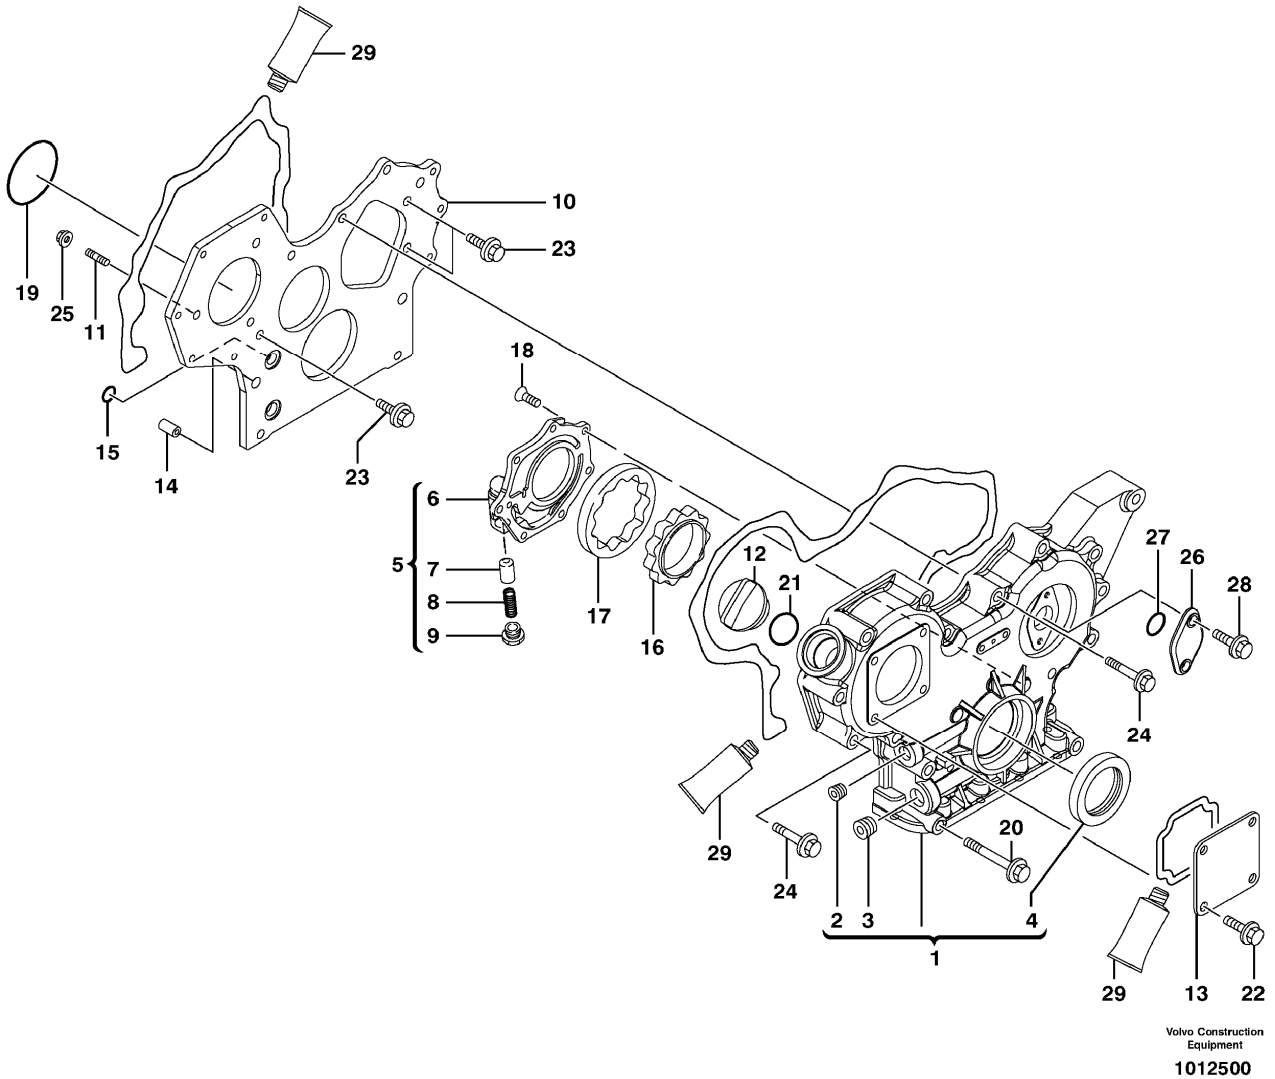

Date: 2013/12/16	Image id: 1012500	Catalogue: 20048	Model: ECR38
Brand: Volvo	Serial: 60210151-602999 99	Group/Section: 215/100	Title: Timing gear casing

Q1-Q5	Option	Option description	
Q1 602.10151			
Q2 15602421	VOE15602421	Engine	

Pos	Part	Q1	Q2	Q3	Q4	Q5	PS	Kit	Description	Option(s)	Remark
1	VOE11713614	1							Timing gear casing		
1	VOE15079314		1						Case		
2	VOE14521504	1							•Plug		
3	VOE11713615	1							•Plug		
4	VOE11713616	1	1						•Sealing