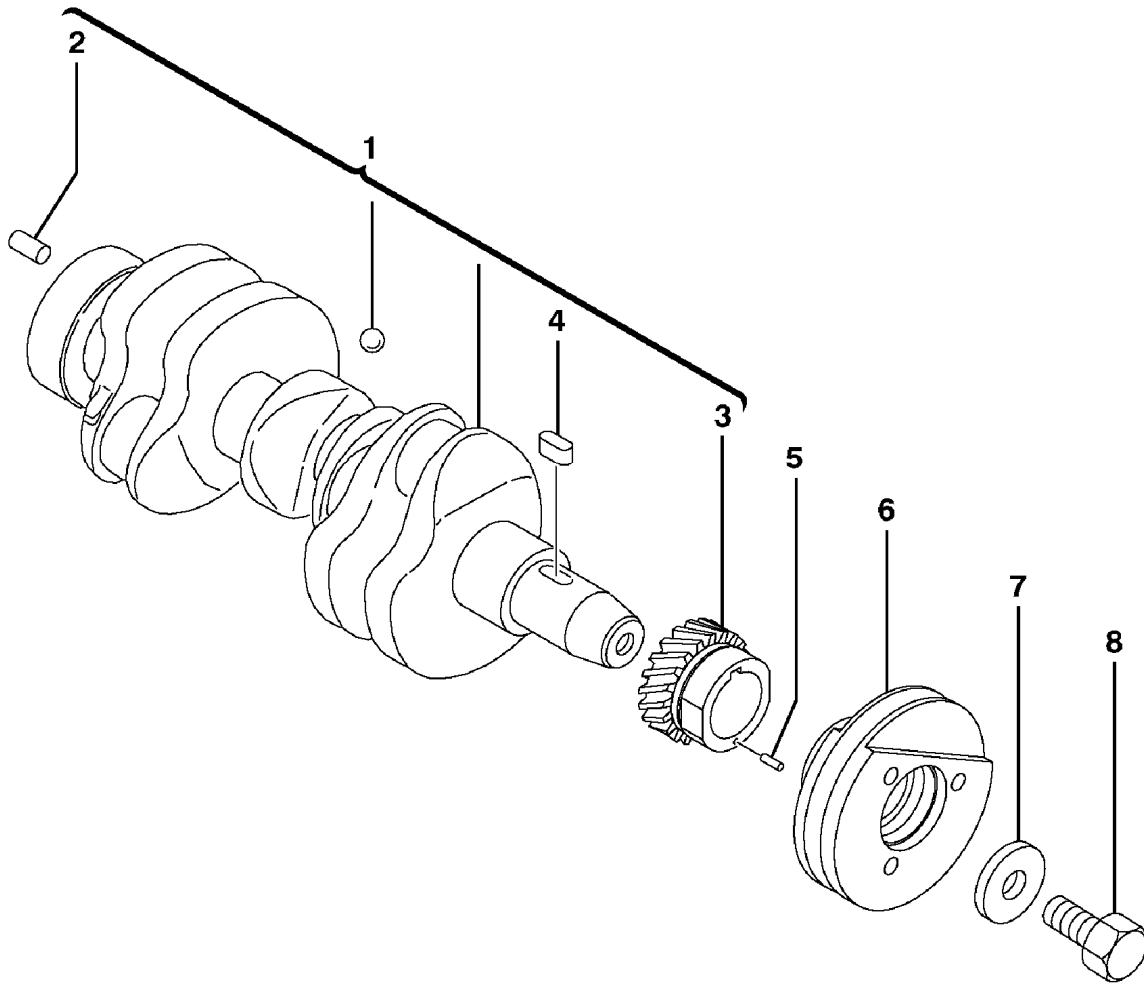

Date: 2013/12/16	Image id: 1012503	Catalogue: 20048	Model: ECR38
Brand: Volvo	Serial: 60210151-602999 99	Group/Section: 216/100	Title: Crankshaft

Volvo Construction
Equipment
1012503

Q1-Q5	Option	Option description