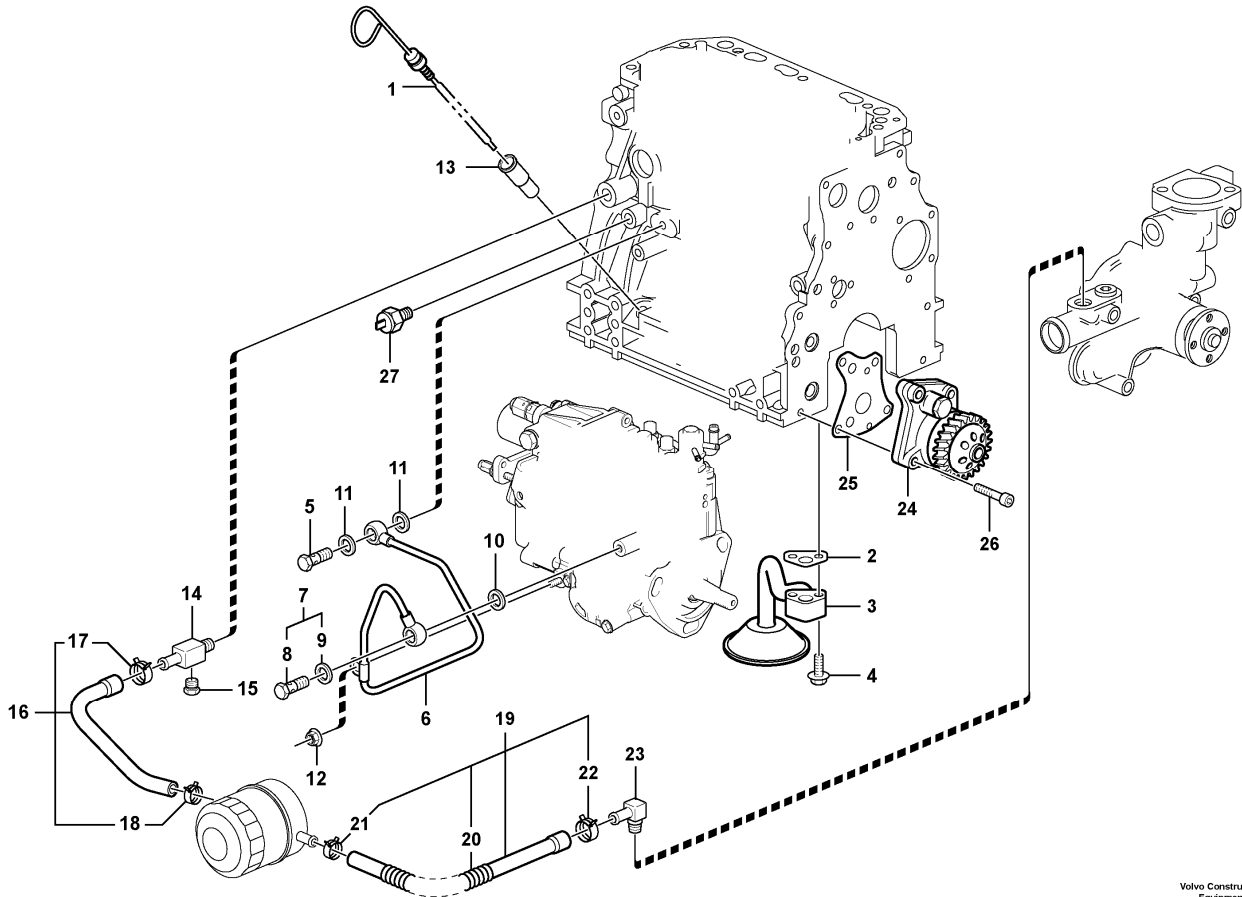

Date: 2013/12/16	Image id: 1034833	Catalogue: 20048	Model: ECR38
Brand: Volvo	Serial: 60210151-602999 99	Group/Section: 220/100	Title: Lubricating oil system

Volvo Construction
Equipment
1034833

Q1-Q5	Option	Option description	
Q1 602.10151			
Q2 15602421	VOE15602421	Engine	

Pos	Part	Q1	Q2	Q3	Q4	Q5	PS	Kit	Description	Option(s)	Remark
1	VOE11713702	1							Dipstick		
1	VOE11715317		1						Dipstick		
2	VOE11713704	1	1						Gasket		
3	VOE11713705	1	1						Oil strainer		
4	VOE11714281	2	2						Flange screw		
5	VOE11713706	1	1						Bolt		
6	VOE11713707	1	1						Pipe		
7	VOE14521571	1	1						Bolt		
8	SA8210-05600	1	1						•Bolt		
9	VOE11714476	1	1						•Sealing washer		(SA8240-01020)