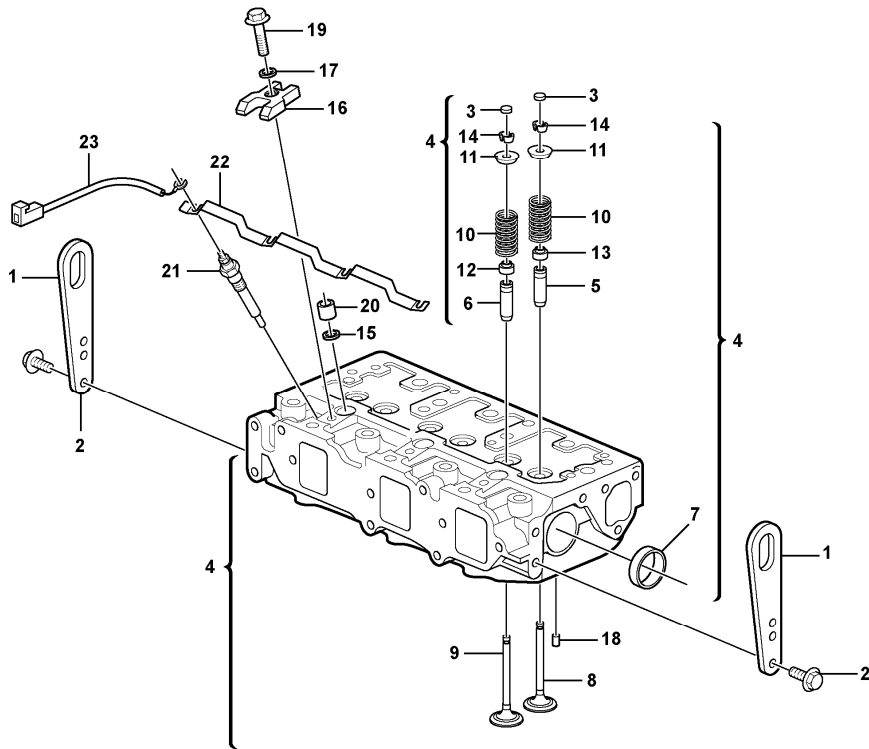

Q1 602.10151			
Q2 15602421	VOE15602421	Engine	

Pos	Part	Q1	Q2	Q3	Q4	Q5	PS	Kit	Description	Option(s)	Remark
1	VOE11801176	1							Engine		
1	VOE15602421		1						Engine		

Date: 2013/12/16	Image id: 1012493	Catalogue: 20048	Model: ECR38
Brand: Volvo	Serial: 60210151-602999 99	Group/Section: 210/500	Title: Engine gasket kit

Date: 2013/12/16	Image id: 1034829	Catalogue: 20048	Model: ECR38
Brand: Volvo	Serial: 60210151-602999 99	Group/Section: 211/100	Title: Cylinder head

Volvo Construction
Equipment
1034829

Q1-Q5	Option	Option description	
Q1 602.10151			
Q2 15602421	VOE15602421	Engine	