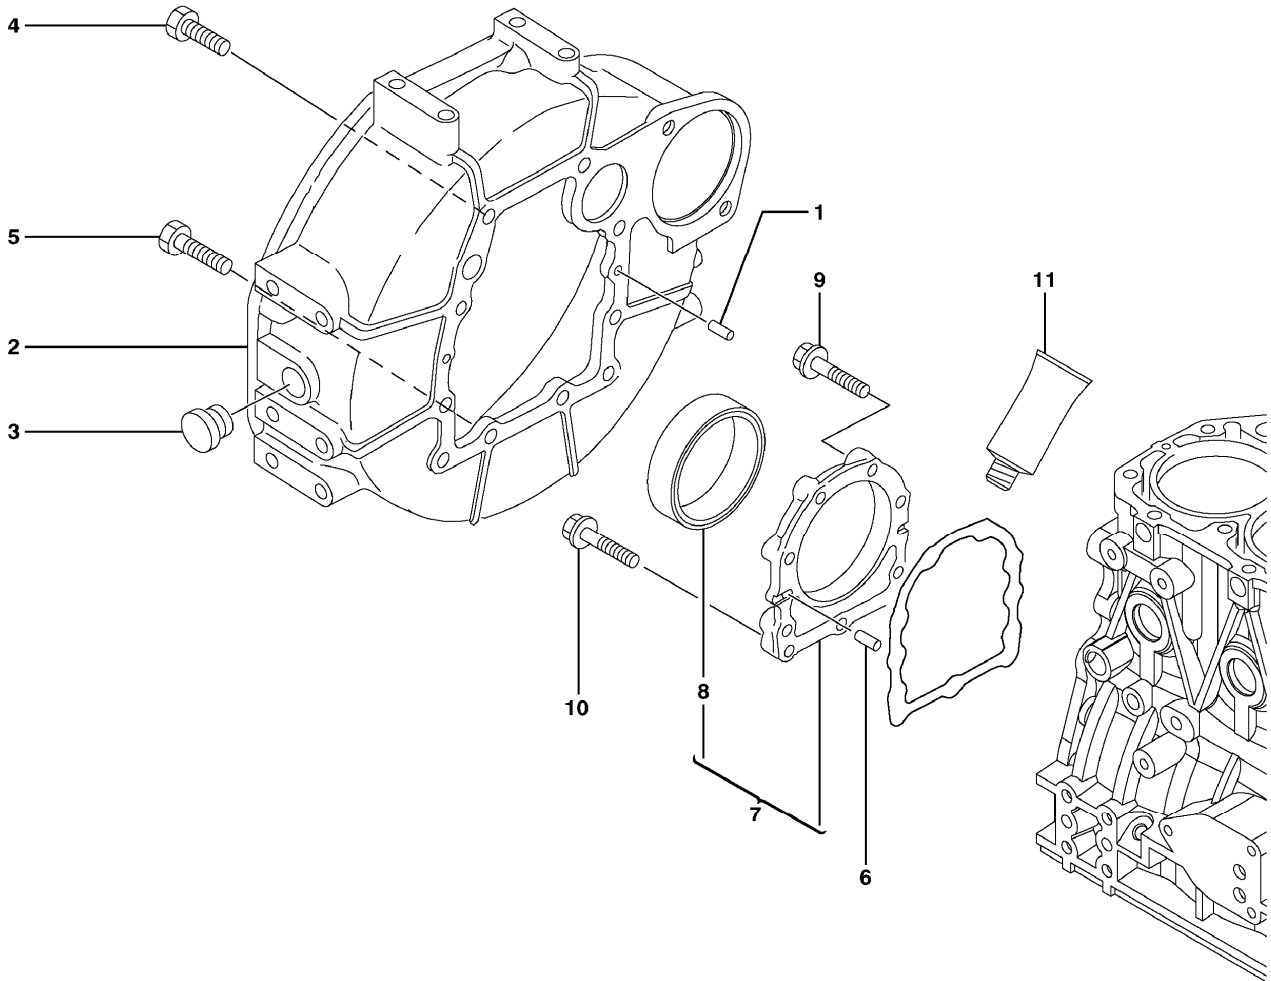

Date: 2013/12/16	Image id: 1012497	Catalogue: 20048	Model: ECR38
Brand: Volvo	Serial: 60210151-602999 99	Group/Section: 212/500	Title: Flywheel housing

Volvo Construction
Equipment
1012497

Q1-Q5	Option	Option description	
Q1 602.10151			
Q2 15602421	VOE15602421	Engine	

Pos	Part	Q1	Q2	Q3	Q4	Q5	PS	Kit	Description	Option(s)	Remark
1	VOE11714376	2	2						Pin		(SA8210-03530)
2	VOE11713633	1	1						Housing		
3	VOE11713372	1	1						Cap		
4	VOE11713373	6	6						Bolt		
5	VOE11713634	4	4						Bolt		
6	VOE11714376	2	2						Pin		(SA8210-03530)