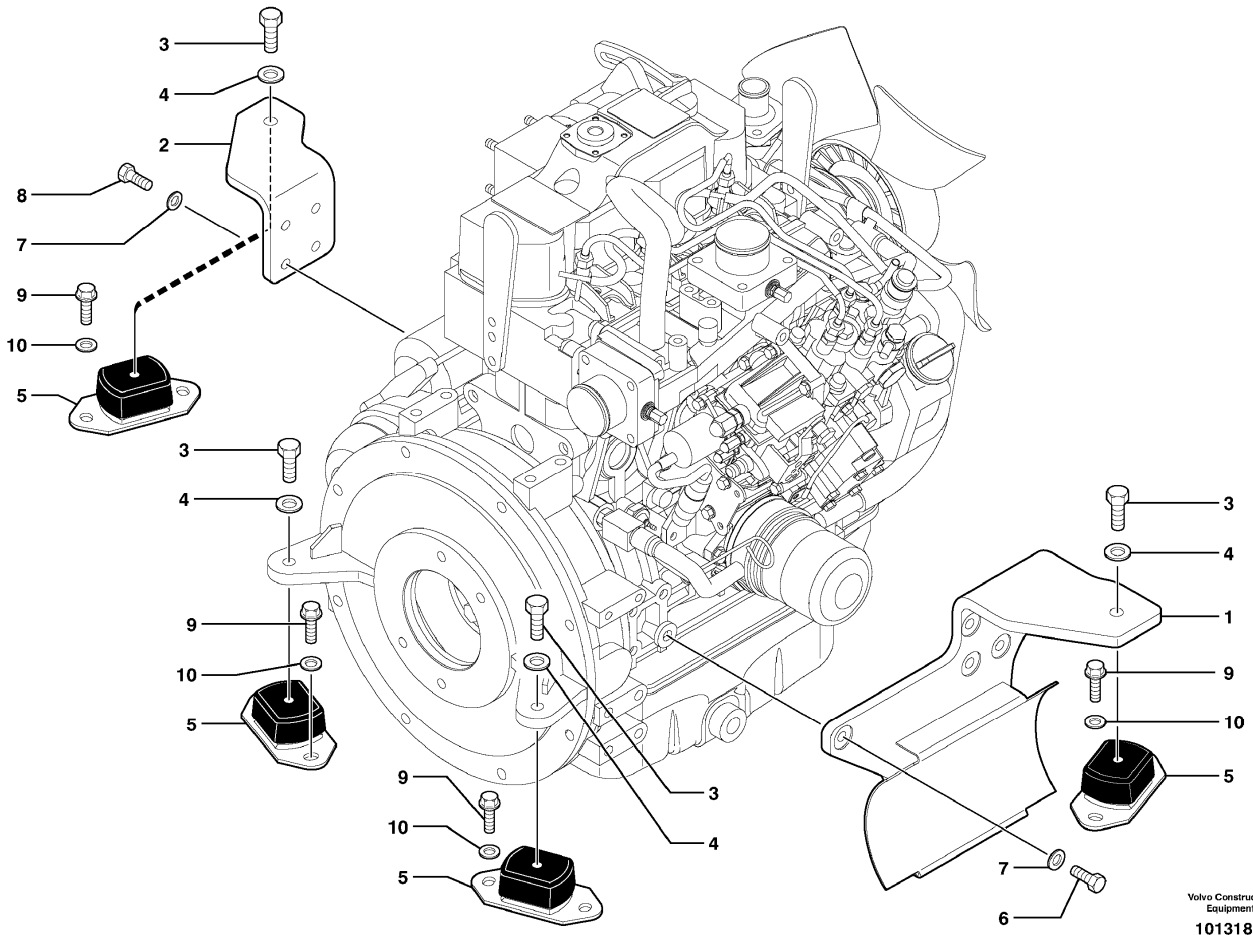

Date: 2013/12/16	Image id: 1013181	Catalogue: 20048	Model: ECR38
Brand: Volvo	Serial: 60210151-602999 99	Group/Section: 218/100	Title: Engine mounts

Q1-Q5	Option	Option description	
Q1 602.10151 602.10668			

Pos	Part	Q1	Q2	Q3	Q4	Q5	PS	Kit	Description	Option(s)	Remark
1	VOE11801339	1							Support		
2	VOE11801334	1							Support		
3	VOE978932	4							Hexagon screw		ALT , M12X30
3	VOE978933	4							Hexagon screw		ALT , M12X40
4	VOE13955897	4							Washer		(VOE11050693)
5	VOE11800449	4							Rubber stop		
6	VOE983252	5							Hexagon screw		
7	VOE960148	9							Washer		
8	VOE983251	4							Hexagon screw