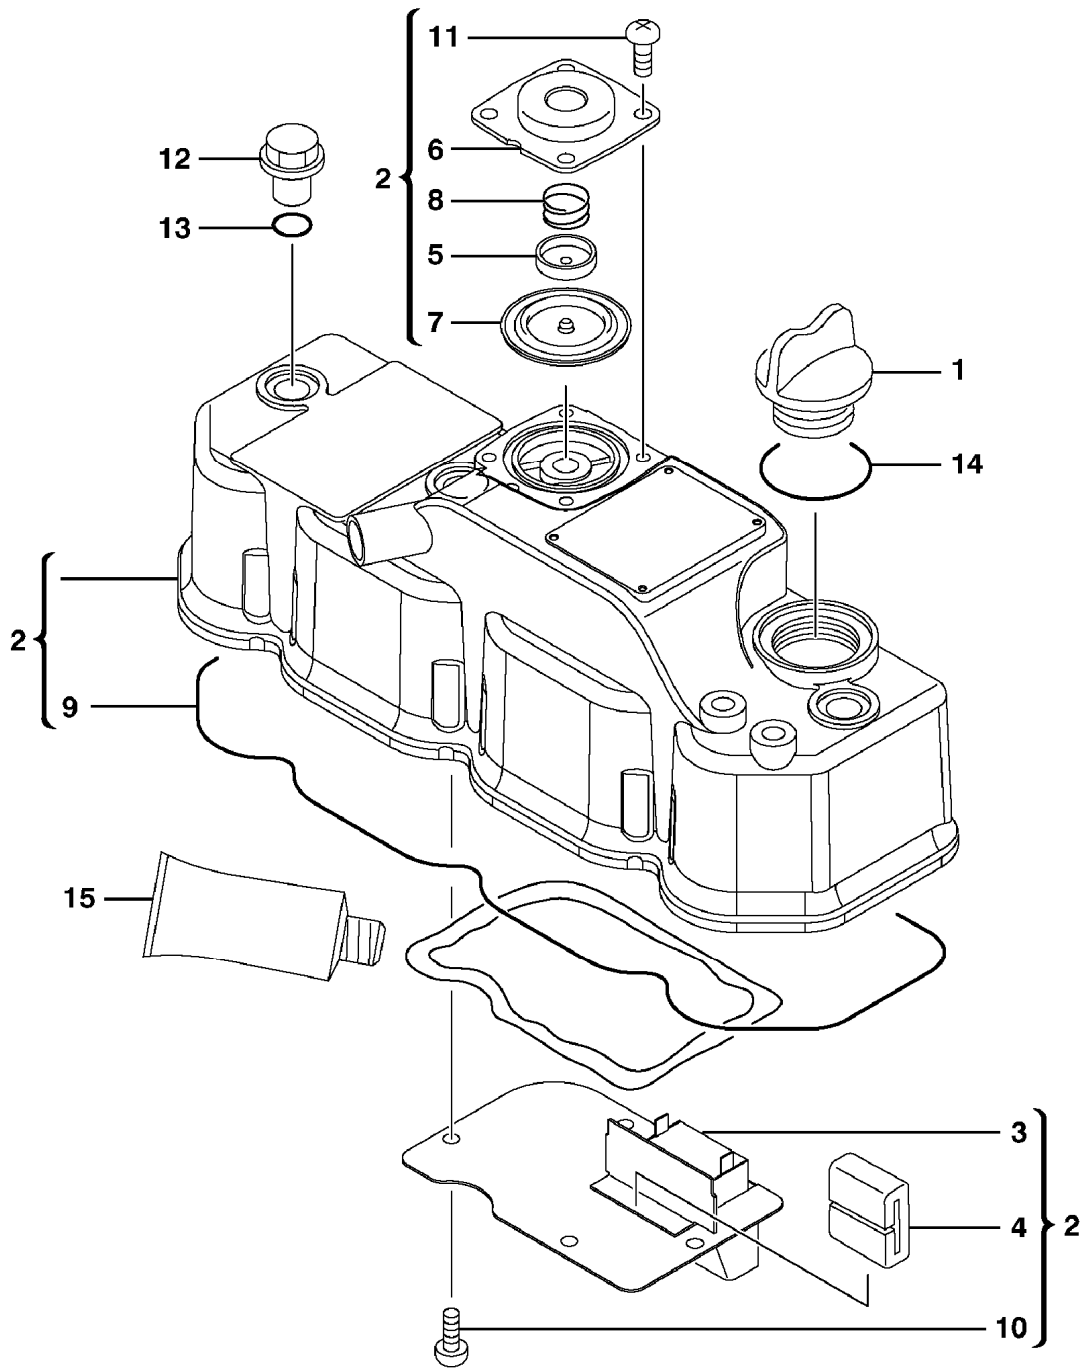

Date: 2013/12/16	Image id: 1012495	Catalogue: 20048	Model: ECR38
Brand: Volvo	Serial: 60210151-602999 99	Group/Section: 211/200	Title: Valve cover

Volvo Construction
Equipment
1012495

Q1-Q5	Option	Option description	
Q1 602.10151