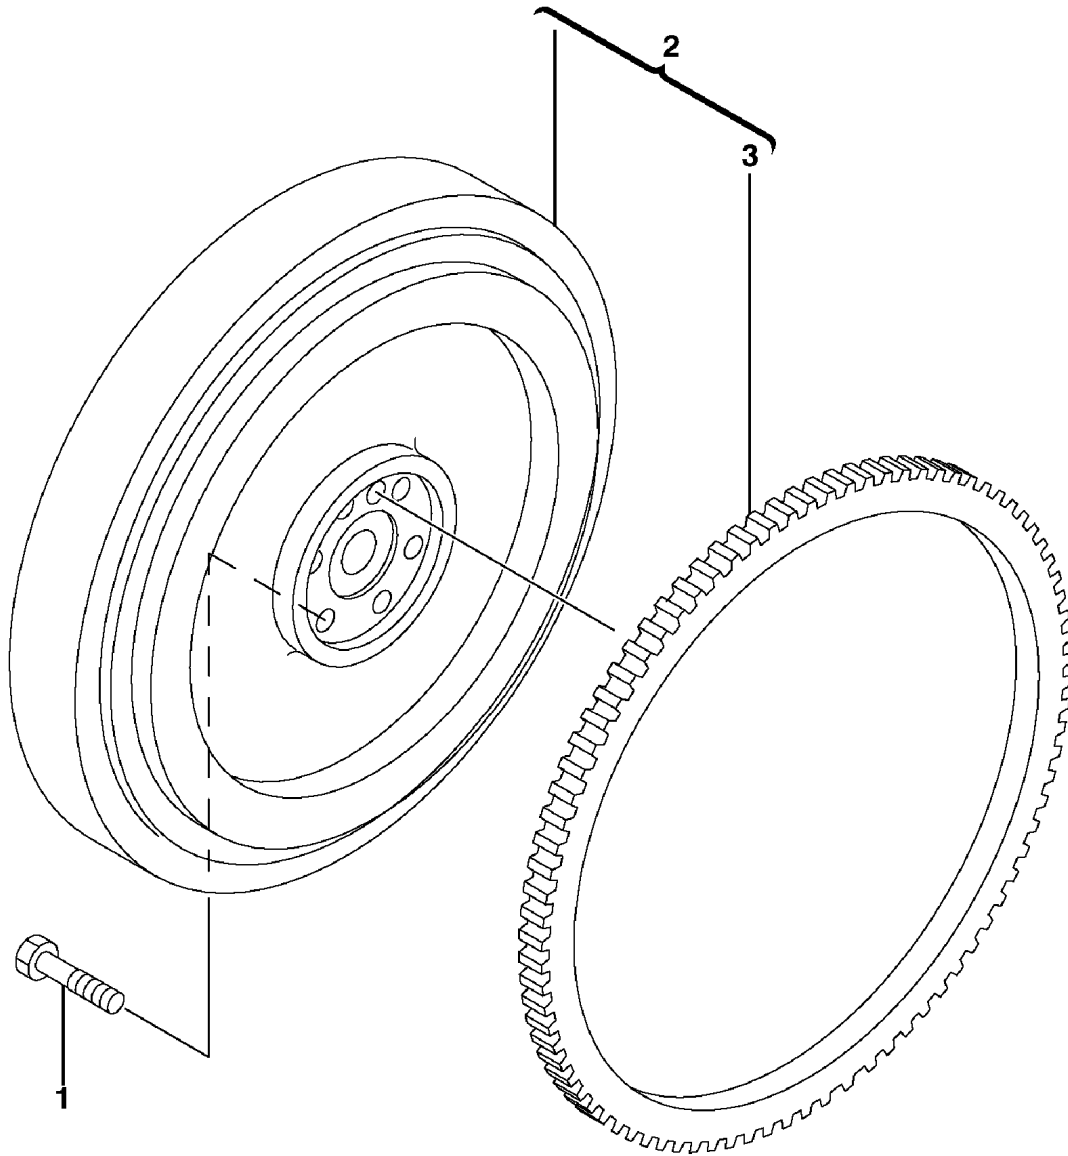

Date: 2013/12/16	Image id: 1012504	Catalogue: 20048	Model: ECR38
Brand: Volvo	Serial: 60210151-602999 99	Group/Section: 216/200	Title: Flywheel

Volvo Construction
Equipment

1012504

Q1-Q5	Option	Option description