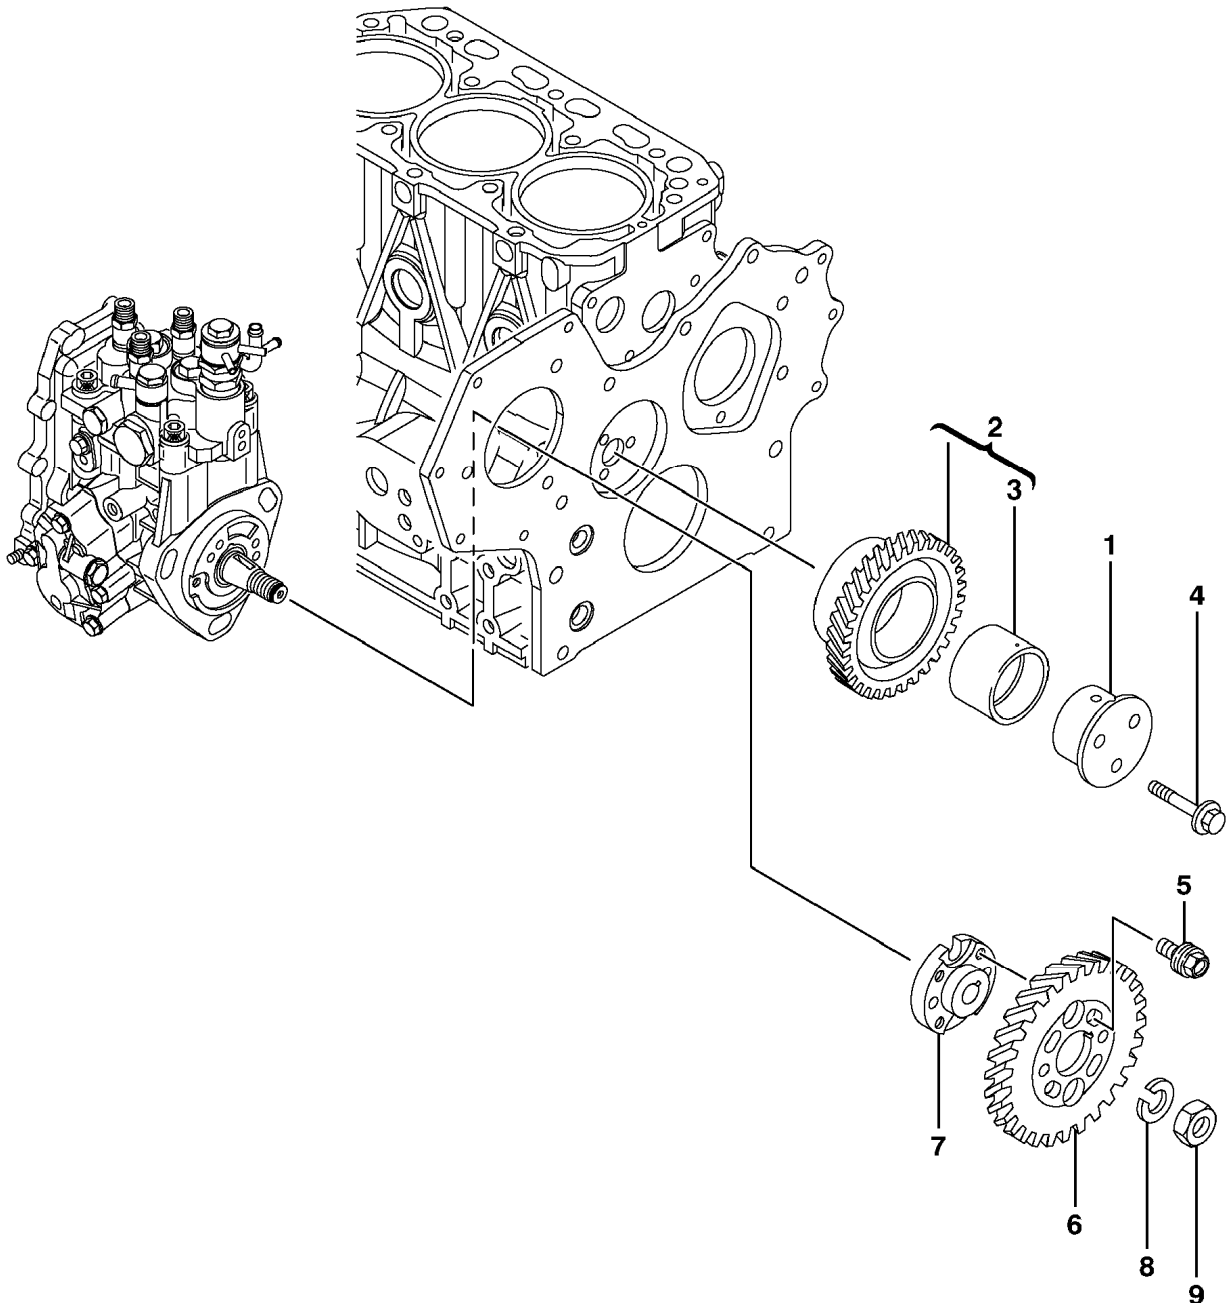

Date: 2013/12/16	Image id: 1012501	Catalogue: 20048	Model: ECR38
Brand: Volvo	Serial: 60210151-602999 99	Group/Section: 215/300	Title: Timing gear

Volvo Construction
Equipment
1012501

Q1-Q5	Option	Option description