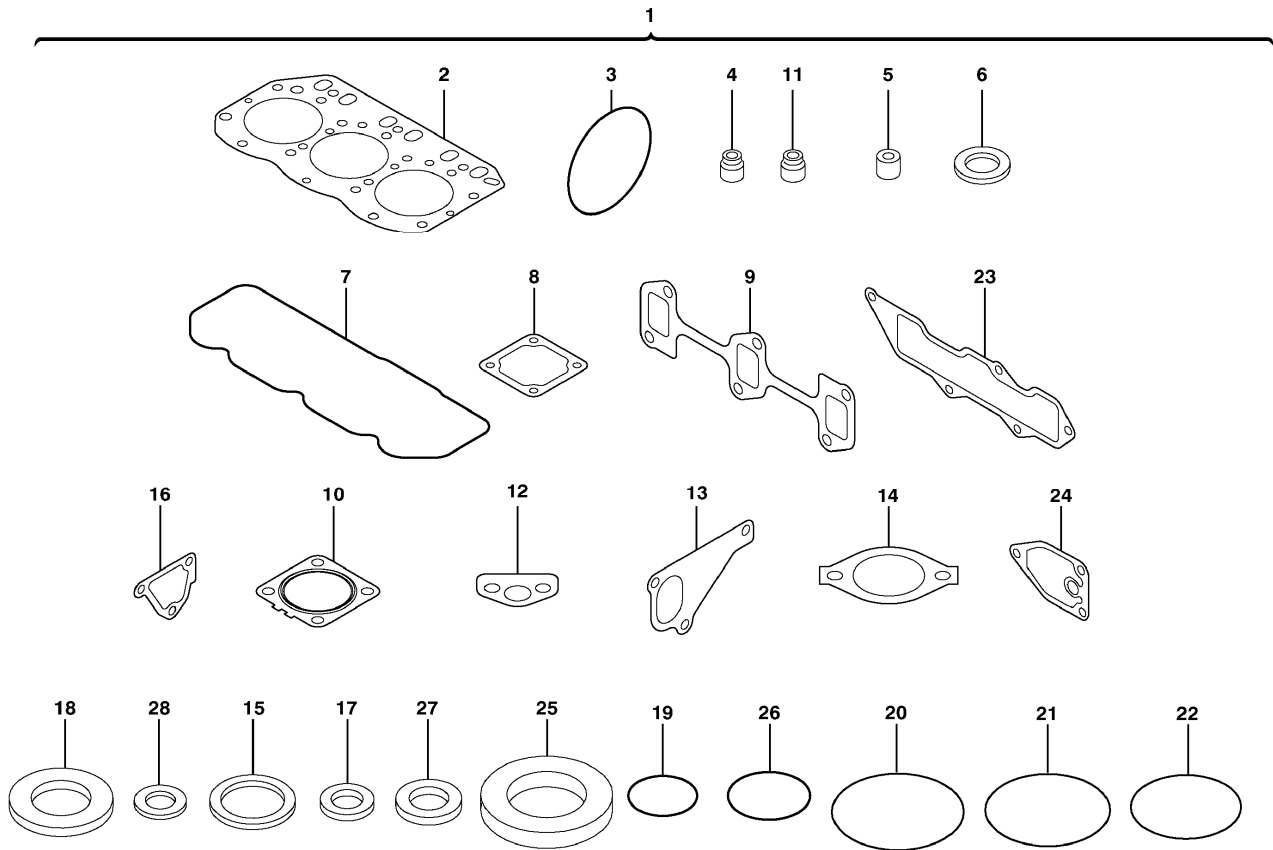

Date: 2013/12/16	Image id: 1010529	Catalogue: 20048	Model: ECR38
Brand: Volvo	Serial: 60210151-602999 99	Group/Section: 210/100	Title: Equipped engine

1

Volvo Construction
Equipment
1010529

Q1-Q5	Option	Option description	
-------	--------	--------------------	--

Q1 602.10151			
Q2 15602421	VOE15602421	Engine	

Pos	Part	Q1	Q2	Q3	Q4	Q5	PS	Kit	Description	Option(s)	Remark
1	VOE11801176	1							Engine		
1	VOE15602421		1						Engine		

Date: 2013/12/16	Image id: 1012493	Catalogue: 20048	Model: ECR38
Brand: Volvo	Serial: 60210151-602999 99	Group/Section: 210/500	Title: Engine gasket kit