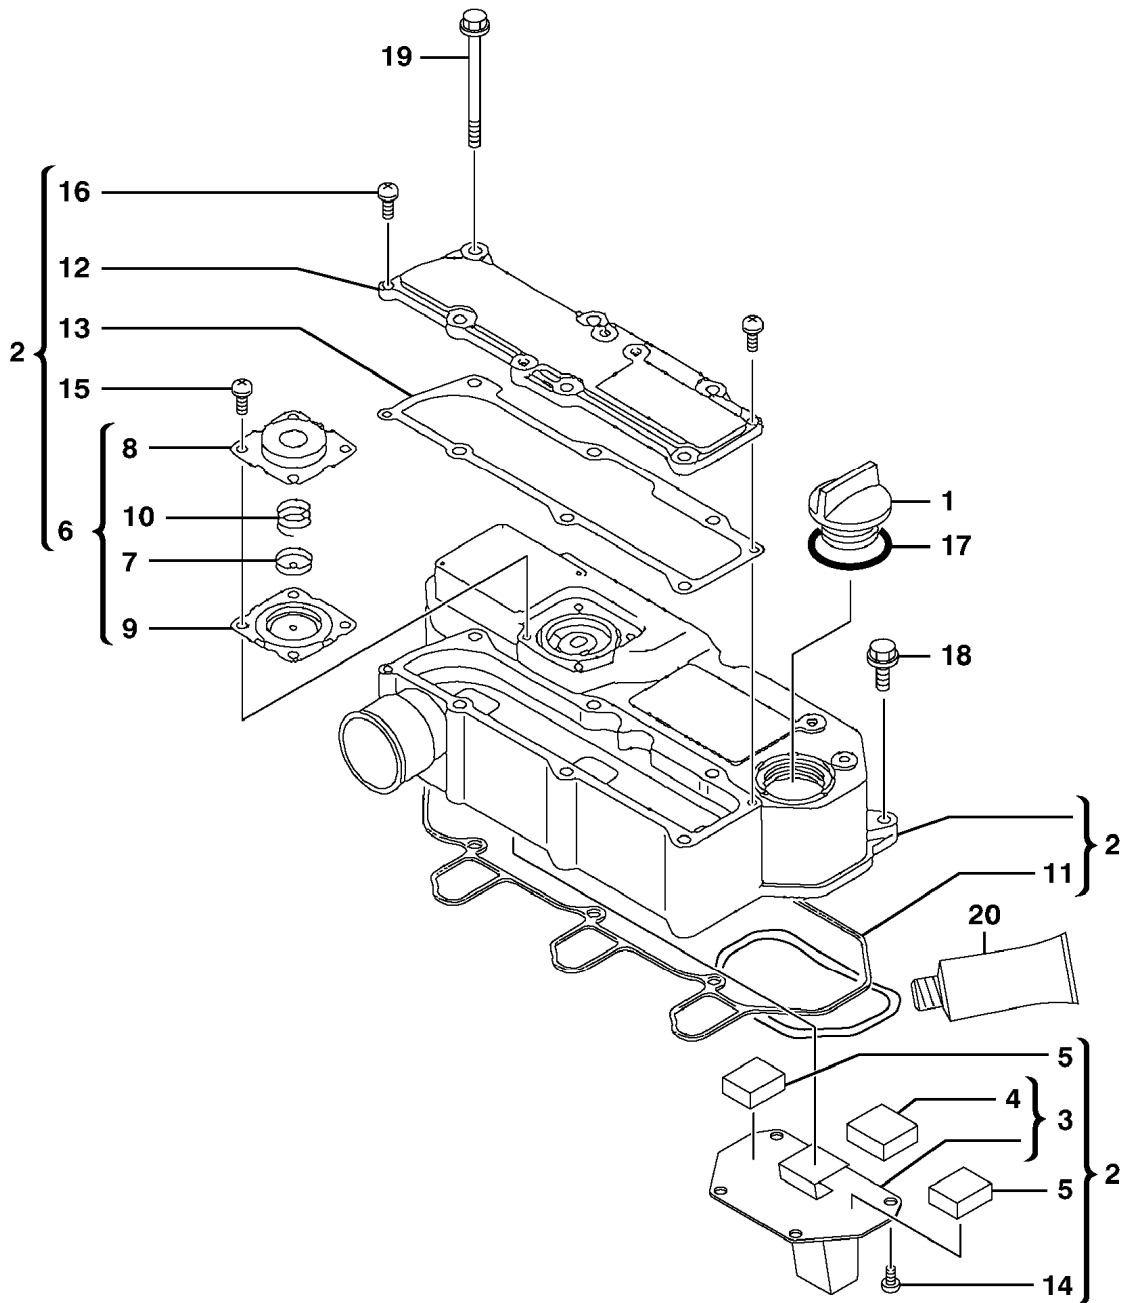

Date: 2013/12/11	Image id: 1012460	Catalogue: 20047	Model: ECR28
Brand: Volvo	Serial: 60110151-601999 99	Group/Section: 211/200	Title: Valve cover

Volvo Construction
Equipment
1012460

Q1-Q5	Option	Option description