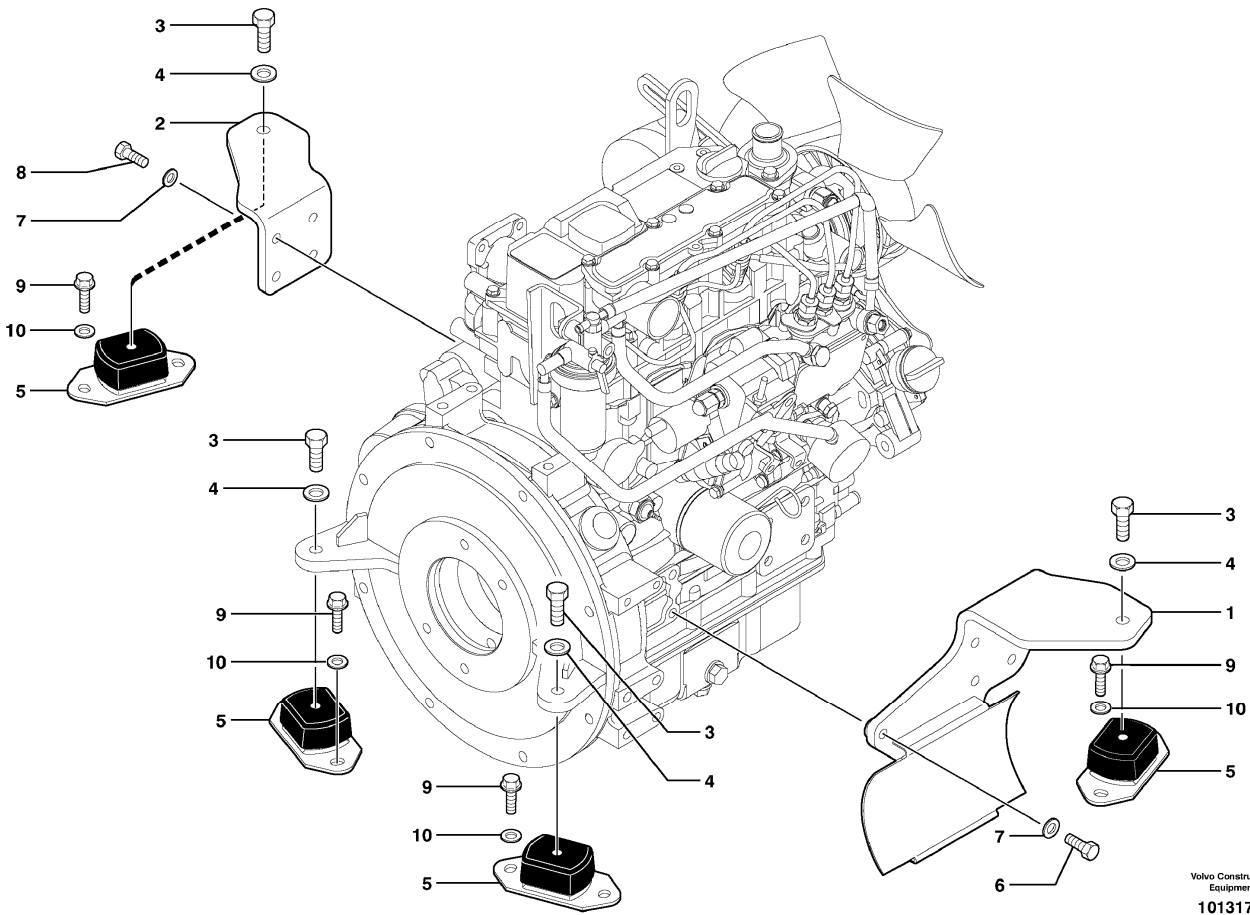

Date: 2013/12/11	Image id: 1013176	Catalogue: 20047	Model: ECR28
Brand: Volvo	Serial: 60110151-601999 99	Group/Section: 218/100	Title: Engine mounts

Volvo Construction
Equipment
1013176

Q1-Q5	Option	Option description	
Q1 601.10151 601.10687			

Pos	Part	Q1	Q2	Q3	Q4	Q5	PS	Kit	Description	Option(s)	Remark
1	VOE11801272	1							Support		
2	VOE11801274	1							Support		
3	VOE978932	4							Hexagon screw		ALT , M12X30
3	VOE978933	4							Hexagon screw		ALT , M12X40
4	VOE13955897	4							Washer		(VOE11050693)
5	VOE11800449	4							Rubber stop		
6	VOE983252	5							Hexagon screw		
7	VOE960148	9							Washer		
8	VOE983251	4							Hexagon screw		
9	VOE983250	8							Hexagon screw