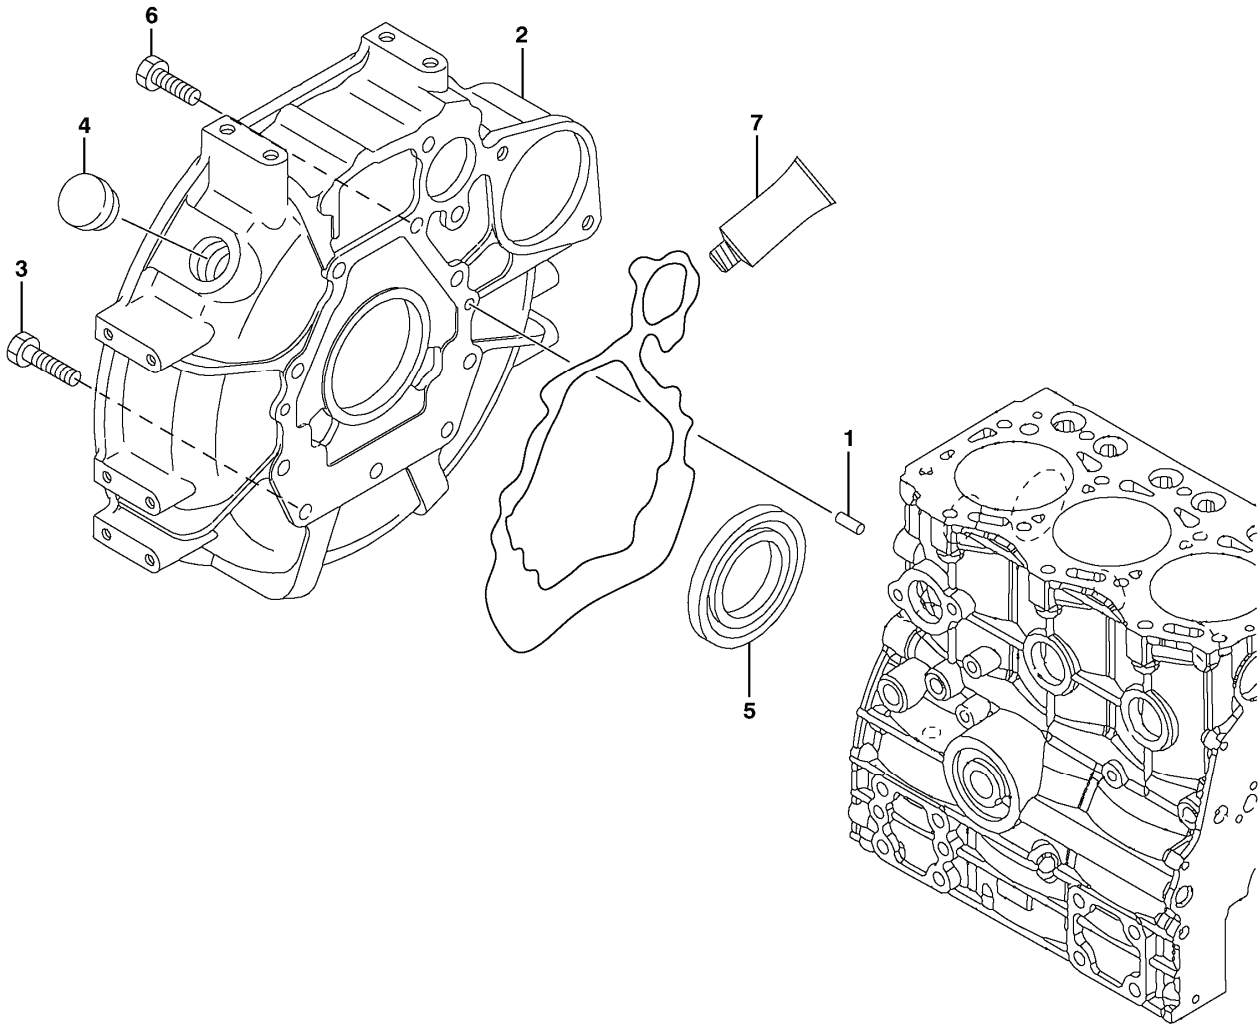

Date: 2013/12/11	Image id: 1012462	Catalogue: 20047	Model: ECR28
Brand: Volvo	Serial: 60110151-601999 99	Group/Section: 212/500	Title: Flywheel housing

Volvo Construction
Equipment
1012462

Q1-Q5	Option	Option description	
Q1 11801174			
Q2 15614793			

Pos	Part	Q1	Q2	Q3	Q4	Q5	PS	Kit	Description	Option(s)	Remark
1	VOE11714376	2	2						Pin		(SA8210-03530)
2	VOE11713370	1	1						Housing		
3	VOE11713371	3	3						Bolt		
4	VOE11713372	1	1						Cap