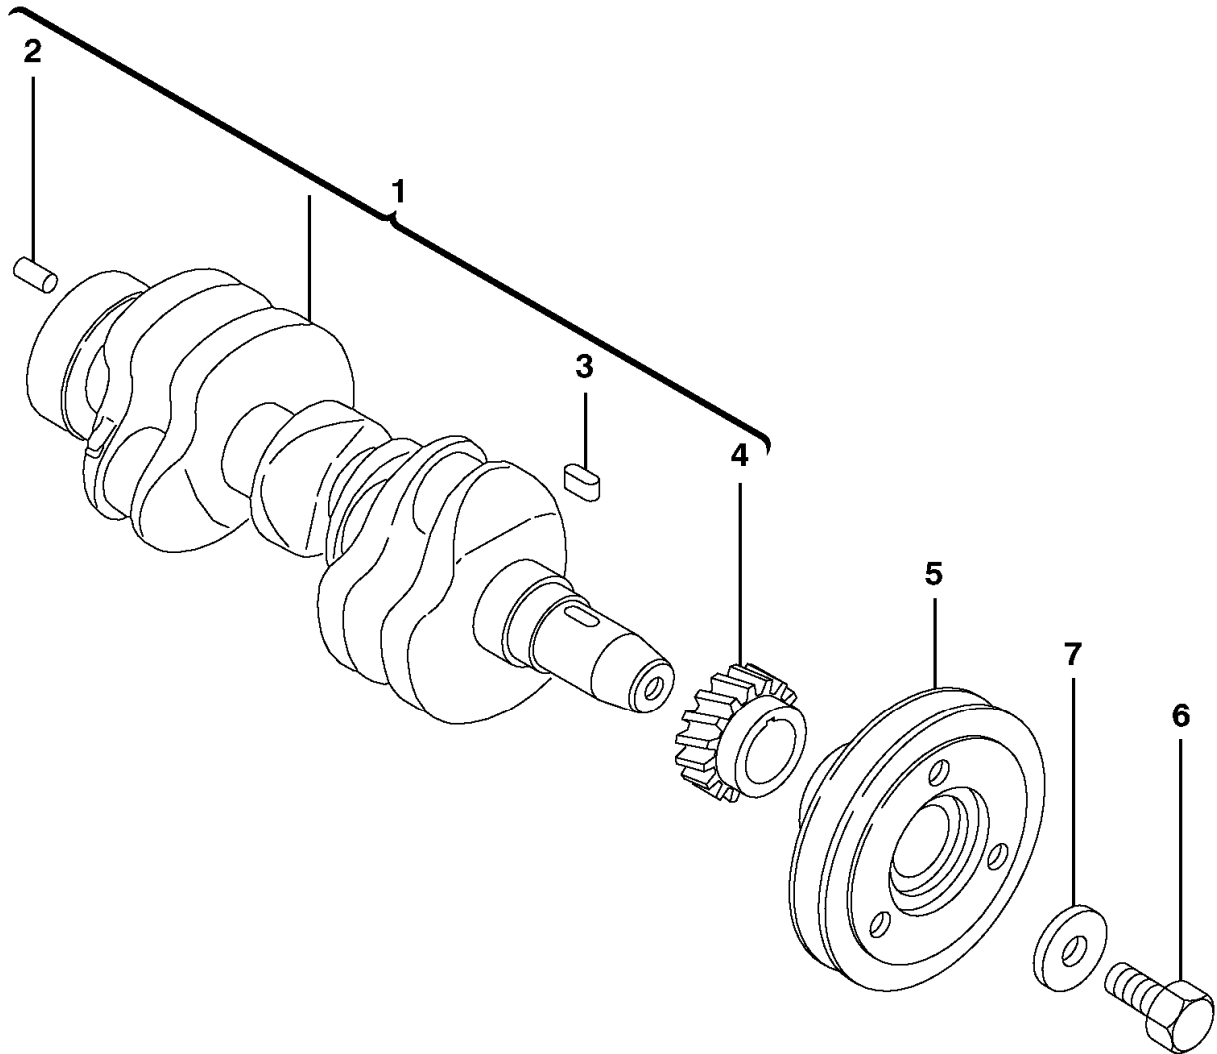

Date: 2013/12/11	Image id: 1012468	Catalogue: 20047	Model: ECR28
Brand: Volvo	Serial: 60110151-601999 99	Group/Section: 216/100	Title: Crankshaft

Volvo Construction
Equipment

1012468

Q1-Q5	Option	Option description