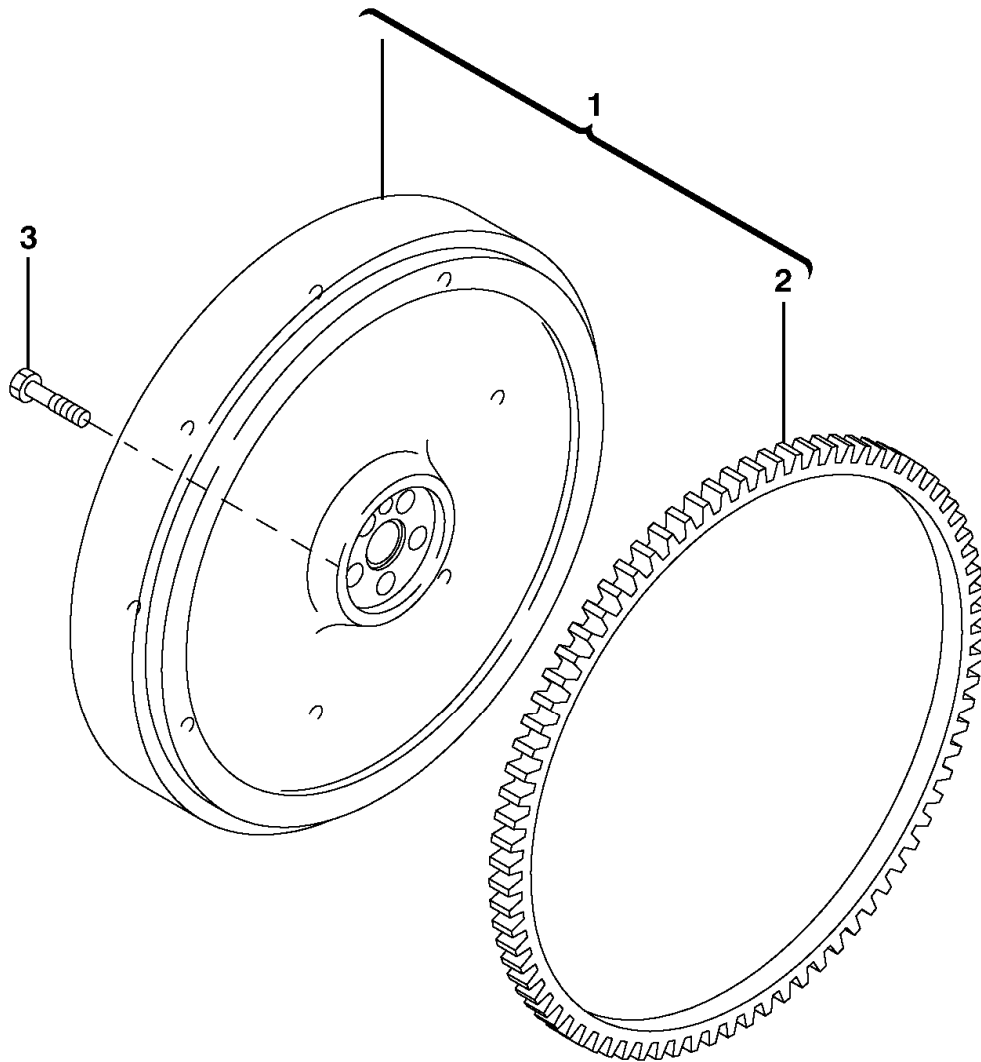

Date: 2013/12/11	Image id: 1012469	Catalogue: 20047	Model: ECR28
Brand: Volvo	Serial: 60110151-601999 99	Group/Section: 216/200	Title: Flywheel

Volvo Construction
Equipment
1012469

Q1-Q5	Option	Option description