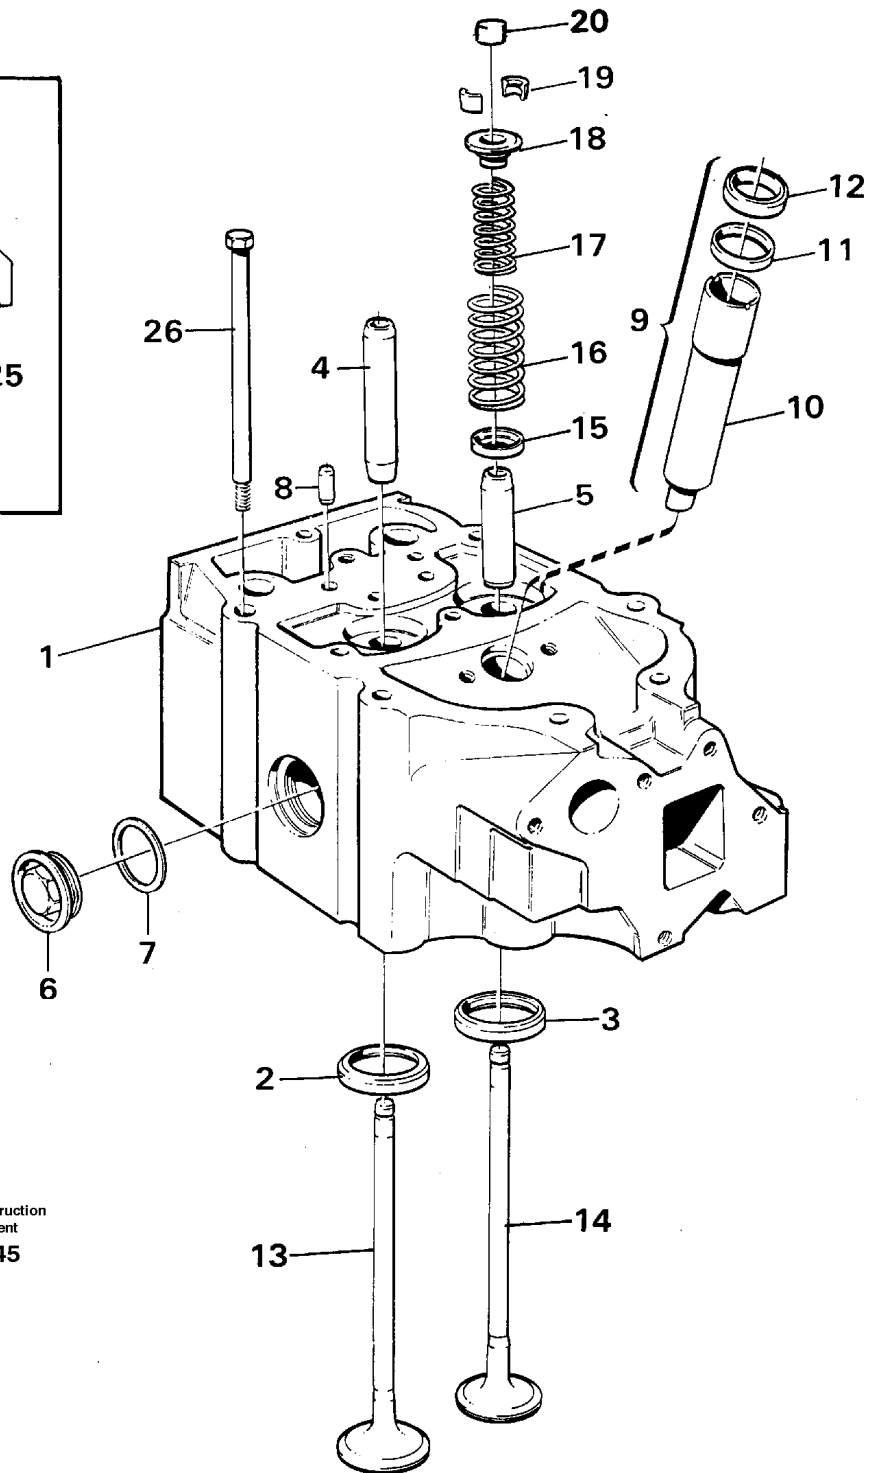

Date: 2013/9/29	Image id: LC143	Catalogue: 99529	Model: EC650
Brand: Volvo	Serial: 539-618	Group/Section: 210/100	Title: Repair kits for engine

Pos	Part	Q1	Q2	Q3	Q4	Q5	PS	Kit	Description	Option(s)	Remark
		6							Gasket kit		

Date: 2013/9/29	Image id: LC144	Catalogue: 99529	Model: EC650
Brand: Volvo	Serial: 539-618	Group/Section: 210/200	Title: Flywheel housing

Pos	Part	Q1	Q2	Q3	Q4	Q5	PS	Kit	Description	Option(s)	Remark
1	VOE11701057	1					OP		Casing		
2	VOE3825164	1					SS		•Sealing ring		
3	VOE423081	1							•Seal Flange		
4	VOE13940114	3							•Screw		
5	VOE13942336	3							•Spring Washer		
6	VOE11713514	REQ							Sealant		(VOE1161231)
7	VOE955582	2							Hexagon screw		
8	VOE955587	2							Screw		
9	VOE955580	8							Hexagon screw		
10	VOE941911	12							Spring Washer		

Date: 2013/9/29	Image id: LC145	Catalogue: 99529	Model: EC650
Brand: Volvo	Serial: 539-618	Group/Section: 211/100	Title: Cylinder head.

Volvo Construction
Equipment
LC 145

Pos	Part	Q1	Q2	Q3	Q4	Q5	PS	Kit	Description	Option(s)	Remark
	VOE479952	6							Cylinder head		

Date: 2013/9/29	Image id: LC146A	Catalogue: 99529	Model: EC650
Brand: Volvo	Serial: 539-618	Group/Section: 212/100	Title: Cylinder block

Pos	Part	Q1	Q2	Q3	Q4	Q5	PS	Kit	Description	Option(s)	Remark
1	VOE478992	1							Cylinder block		
2		7					NS		•Cap		
3	VOE422426	1							•Pin		
4	VOE423444	14							•Screw		
5	VOE422076	1							•Bushing		
6	VOE422077	1							•Bushing		
7	VOE422078	1							•Bushing		
8	VOE11000014	1							•Bushing		
9	VOE422080	1							•Bushing		
10	VOE422081	1							•Bushing		
11	VOE422082	1							•Bushing		
12	VOE467367	6							•Plug		
13	VOE1556907	6							•Gasket		(VOE469328)