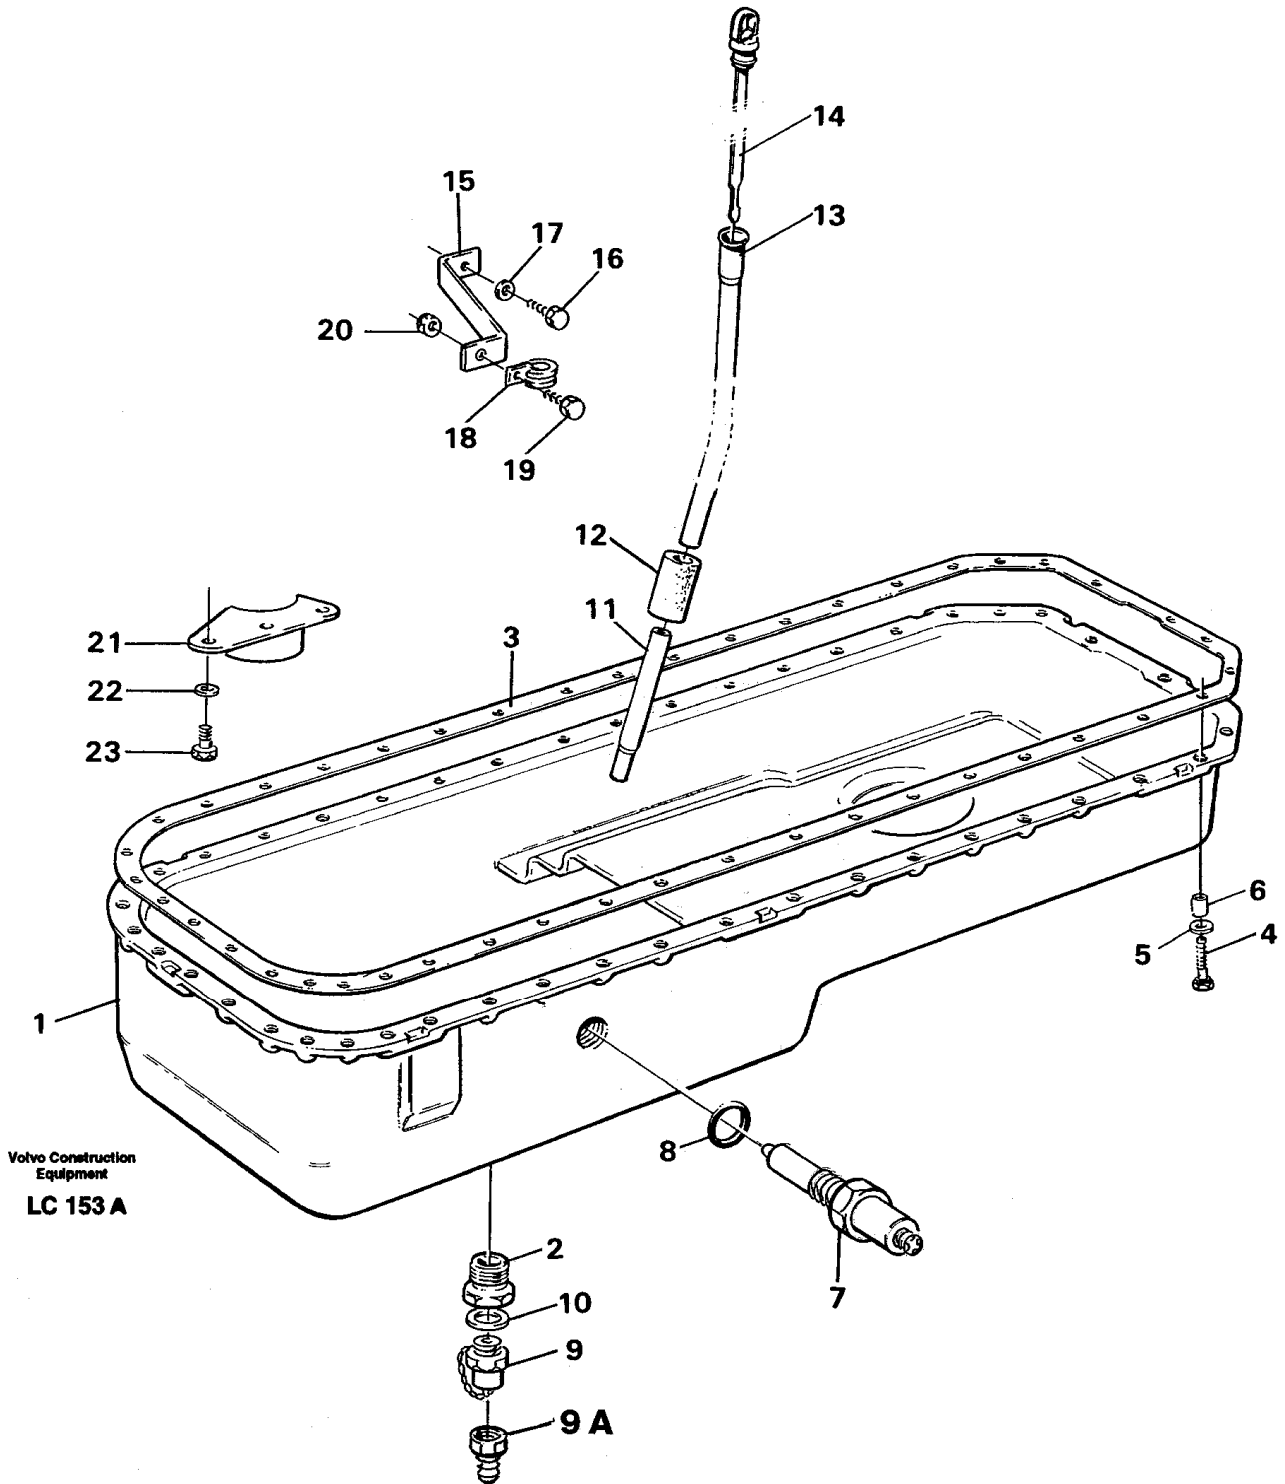

Date: 2013/9/29	Image id: LC153A	Catalogue: 99529	Model: EC650
Brand: Volvo	Serial: 539-618	Group/Section: 217/100	Title: Oil sump

Pos	Part	Q1	Q2	Q3	Q4	Q5	PS	Kit	Description	Option(s)	Remark
1	VOE11031870	1							Oil pan