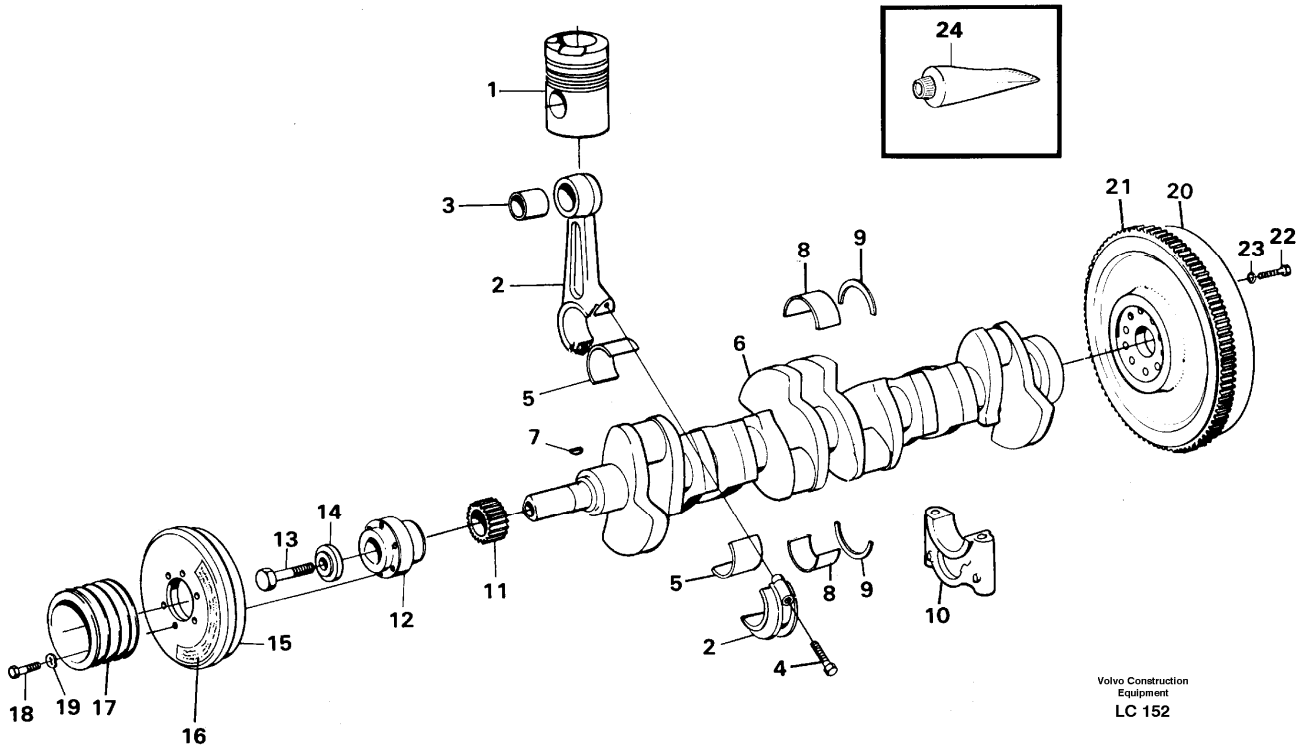

Date: 2013/9/29	Image id: LC152	Catalogue: 99529	Model: EC650
Brand: Volvo	Serial: 539-618	Group/Section: 216/100	Title: Crankshaft and related parts

Pos	Part	Q1	Q2	Q3	Q4	Q5	PS	Kit	Description	Option(s)	Remark
1		6							Piston		
2	VOE470424	6							Connecting rod		
3	VOE470434	6							•Bushing		
4	VOE1545479	12							•Screw		
5	VOE270130	6							Big End Brg Kit		STD
	VOE270131	6							Big End Brg Kit		0.25 U SZ
	VOE270132	6							Big End Brg Kit		0.50 U SZ
	VOE270133	6							Big End Brg Kit		0.75 U SZ
	VOE270134	6							Big End Brg Kit		1,00 U SZ
	VOE270135	6							Big End Brg Kit		1.25 U SZ
6	VOE8125583	1							Crankshaft		(VOE478676)
7	VOE422253	1							•Key		
8	VOE270449	7							Main bearing kit		STD
	VOE270450	7							Main bearing kit		0.01" U SZ
	VOE270451	7							Main bearing kit		0.02" U SZ