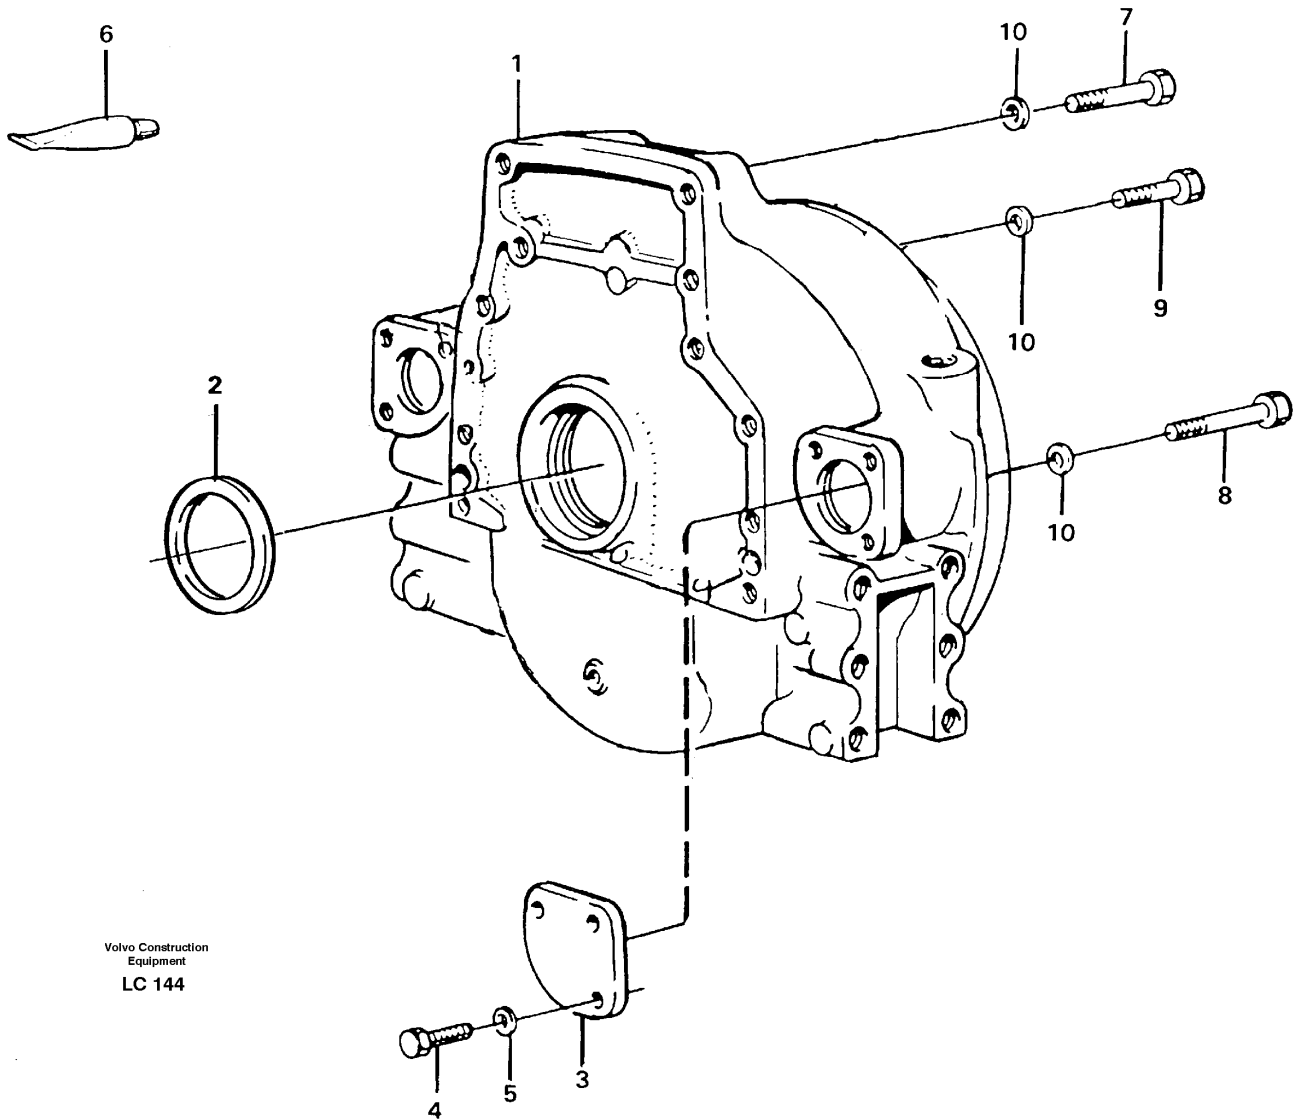

Date: 2013/9/29	Image id: LC144	Catalogue: 99529	Model: EC650
Brand: Volvo	Serial: 539-618	Group/Section: 210/200	Title: Flywheel housing

Pos	Part	Q1	Q2	Q3	Q4	Q5	PS	Kit	Description	Option(s)	Remark
1	VOE11701057	1					OP		Casing		
2	VOE3825164	1					SS		•Sealing ring		
3	VOE423081	1							•Seal Flange		
4	VOE13940114	3							•Screw		
5	VOE13942336	3							•Spring Washer		
6	VOE11713514	REQ							Sealant		(VOE1161231)
7	VOE955582	2							Hexagon screw		
8	VOE955587	2							Screw		
9	VOE955580	8							Hexagon screw		
10	VOE941911	12							Spring Washer		

Date: 2013/9/29	Image id: LC145	Catalogue: 99529	Model: EC650
Brand: Volvo	Serial: 539-618	Group/Section: 211/100	Title: Cylinder head.

Volvo Construction
Equipment
LC 145

Pos	Part	Q1	Q2	Q3	Q4	Q5	PS	Kit	Description	Option(s)	Remark
	VOE479952	6							Cylinder head		