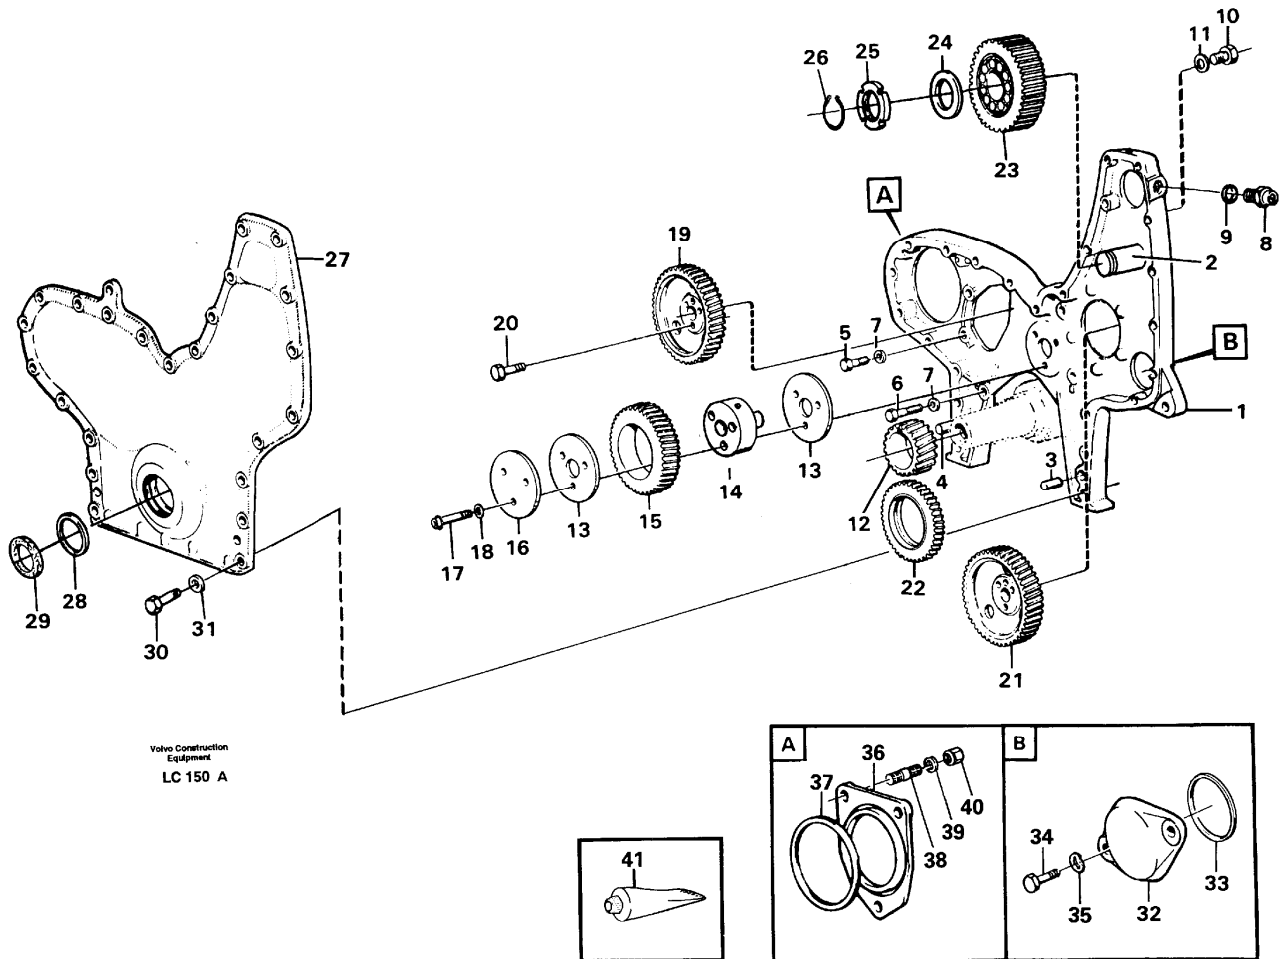

Date: 2013/9/29	Image id: LC150A	Catalogue: 99529	Model: EC650
Brand: Volvo	Serial: 539-618	Group/Section: 215/100	Title: Timing gear casing and gears

Pos	Part	Q1	Q2	Q3	Q4	Q5	PS	Kit	Description	Option(s)	Remark
1	VOE479666	1					SS		Tmg Gear Casing		
	VOE8194639	1							Tmg Gear Casing		
	VOE478857	1					NS		•Timing gear casing		
2	VOE470219	1					SS		•Pin		
	VOE8194626	1							•Pin		
3	VOE13941510	1							•Pin		
4	VOE13941511	1							•Pin		
5	VOE13940159	4							Screw		L = 29MM
6	VOE13940159	1							Screw		
7	VOE14263367	1							Level Guard		
8	VOE862289	1							Eng Sp Sensor		
9	VOE925059	1							O-ring		
10	VOE7192114	1							Plug		7/8UNF