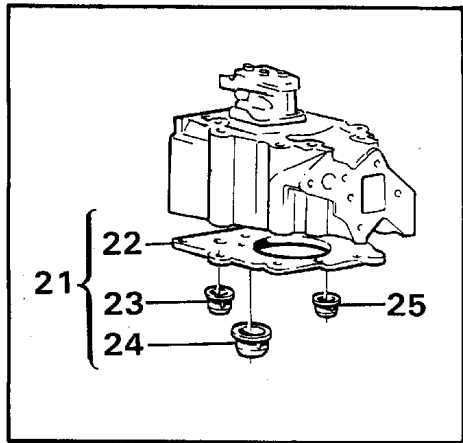

<https://www.ebooklibonline.com>

Hello dear friend!

Thank you very much for reading.

Enter the link into your browser.

The full manual is available for immediate download.

<https://www.ebooklibonline.com>

	VOE470939	1								•Gasket		
	VOE1544710	1								•Sealing ring		
	VOE11000236	1								•Sealing ring		
	VOE469830	6								•Rubber ring		
	VOE11990749	1								Overhaul kit		Step 1 supplement / steg 1 tillägg
	VOE423011	6								•Valve seat		
	VOE468448	6								•Valve seat		
	VOE468302	6								•Valve		
	VOE468303	6								•Valve		
	VOE422320	6								•Valve guide		
	VOE1545135	6								•Guide		
	VOE273983	6								•Repair kit		
	VOE11999357	1								Overhaul kit		Step 2 / steg 2
	VOE270130	6								•Big End Brg Kit		
	VOE275634	6								•Cylinder liner kit		
	VOE1545479	12								•Screw		
	VOE11031523	1								•Gasket		
	VOE11999347	1								Overhaul kit		Step 3 / steg 3
	VOE11990269	1								•Gasket kit		
	VOE11990749	1								•Overhaul kit		
	VOE270449	7								•Main bearing kit		
	VOE3093651	1								•Thrust washer kit		(VOE276791)
	VOE478074	12								•Valve cap		

Date: 2013/9/29	Image id: LC144	Catalogue: 99529	Model: EC650
Brand: Volvo	Serial: 539-618	Group/Section: 210/200	Title: Flywheel housing

Pos	Part	Q1	Q2	Q3	Q4	Q5	PS	Kit	Description	Option(s)	Remark
1	VOE11701057	1					OP		Casing		
2	VOE3825164	1					SS		•Sealing ring		
3	VOE423081	1							•Seal Flange		
4	VOE13940114	3							•Screw		
5	VOE13942336	3							•Spring Washer		
6	VOE11713514	REQ							Sealant		(VOE1161231)
7	VOE955582	2							Hexagon screw		
8	VOE955587	2							Screw		
9	VOE955580	8							Hexagon screw		
10	VOE941911	12							Spring Washer		

Date: 2013/9/29	Image id: LC145	Catalogue: 99529	Model: EC650
Brand: Volvo	Serial: 539-618	Group/Section: 211/100	Title: Cylinder head.

Volvo Construction
Equipment
LC 145

Pos	Part	Q1	Q2	Q3	Q4	Q5	PS	Kit	Description	Option(s)	Remark
	VOE479952	6							Cylinder head		