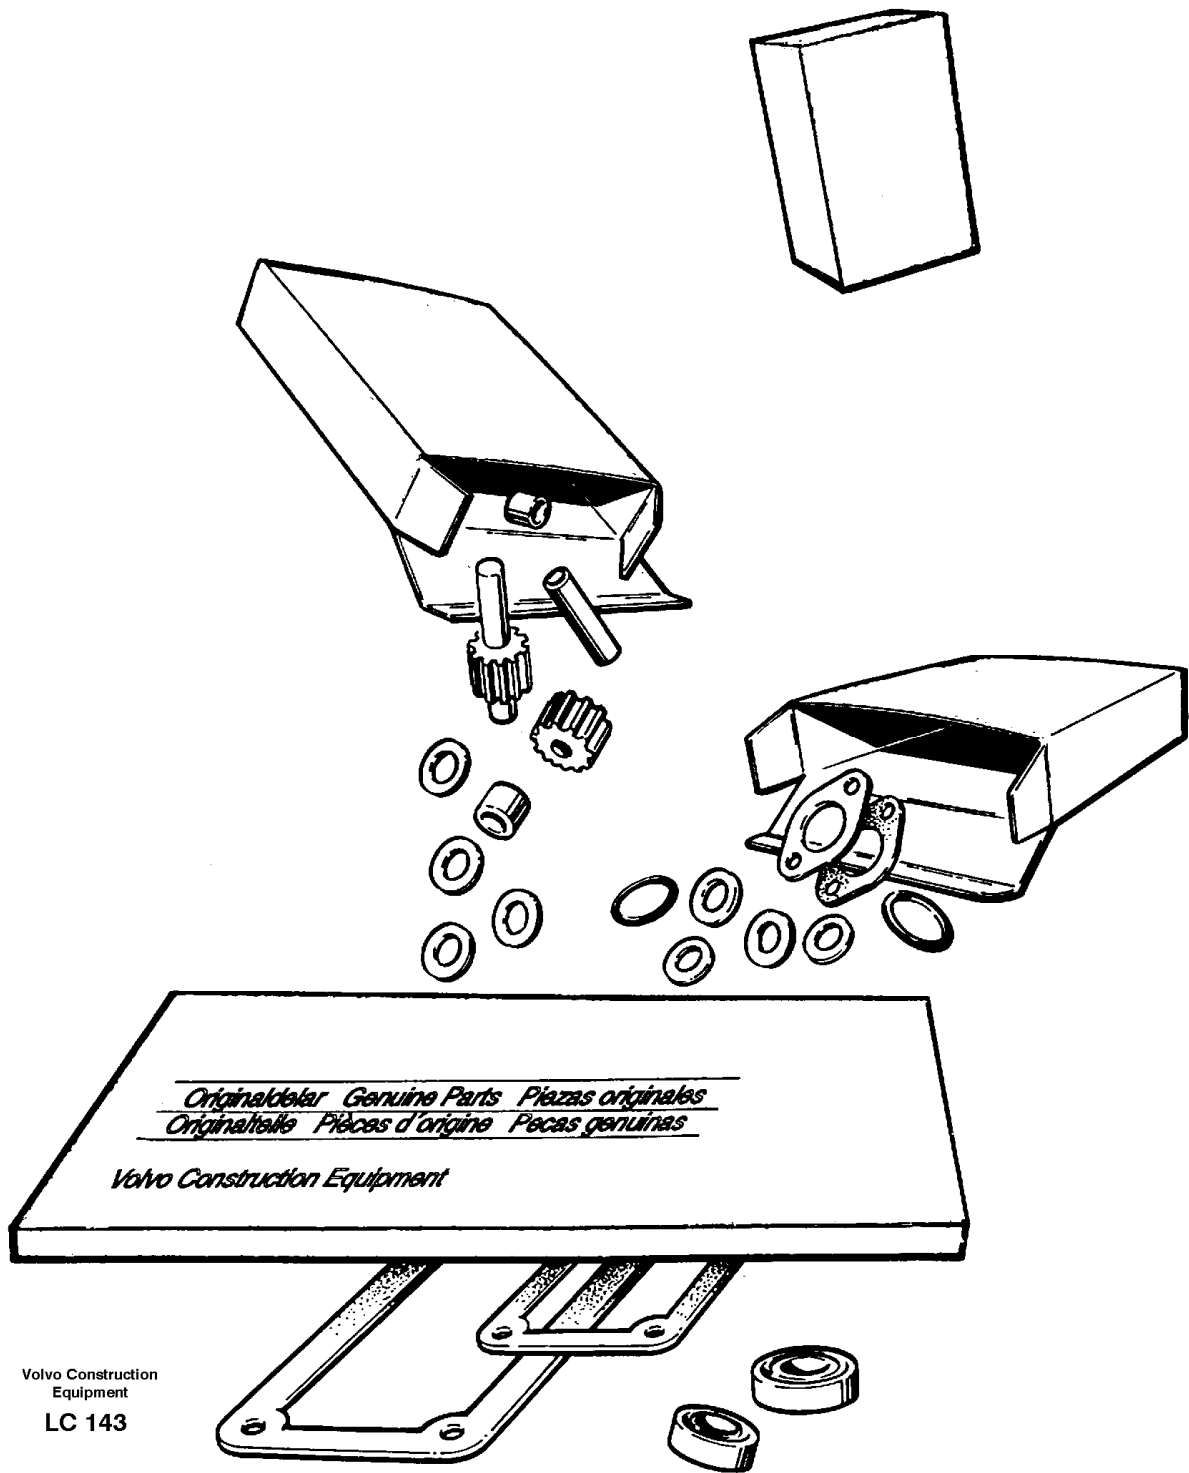

Date: 2013/9/29	Image id: LC143	Catalogue: 99529	Model: EC650
Brand: Volvo	Serial: 539-618	Group/Section: 210/100	Title: Repair kits for engine

Pos	Part	Q1	Q2	Q3	Q4	Q5	PS	Kit	Description	Option(s)	Remark
		6							Gasket kit		