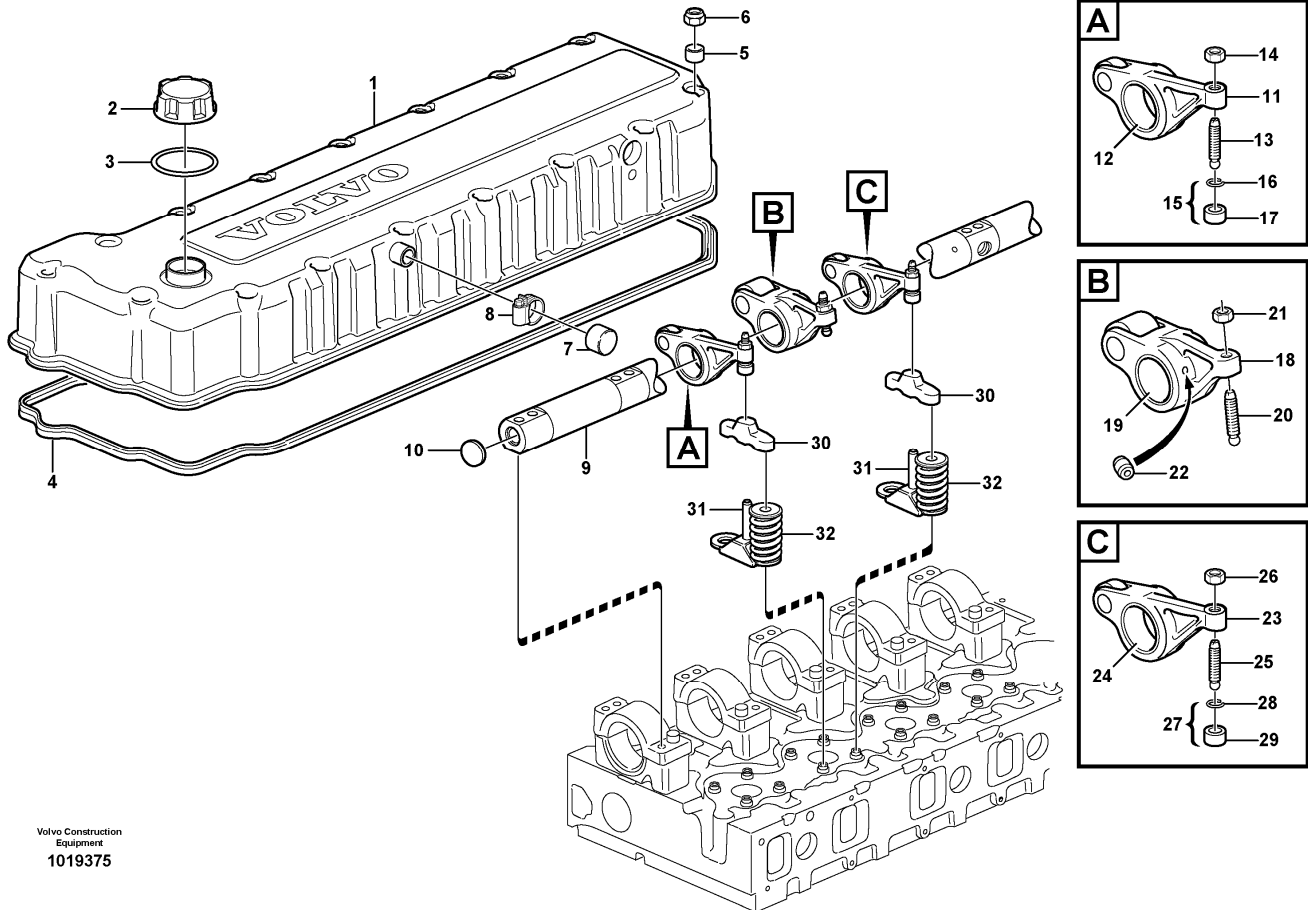

Date: 2014/1/21	Image id: 1019375	Catalogue: 56136	Model: EC460B LC
Brand: Volvo	Serial: 10001-11514	Group/Section: 214/100	Title: Valve mechanism

Section option	Kit	Option description
VOE8277120		Basic Machine EC460B
VOE8278900		Engine with Epa label EMISSION CERTIFICATED FROM EPA
VOE8278901		Engine with Eu label EMISSION CERTIFICATED FROM EU
VOE8278902		Engine without Epa label INT AND KOREAN MARKET

Q1-Q5	Option	Option description	
Q1 8277120 S/N -10311	VOE8277120	Basic Machine EC460B	
Q2 8278900 S/N 10312-	VOE8278900	Engine with Epa label EMISSION CERTIFICATED FROM EPA	
Q3 8278901 S/N 10312-	VOE8278901	Engine with Eu label EMISSION CERTIFICATED FROM EU	
Q4 8278902 S/N 10312-	VOE8278902	Engine without Epa label INT AND KOREAN MARKET	

Pos	Part	Q1	Q2	Q3	Q4	Q5	PS	Kit	Description	Option(s)	Remark