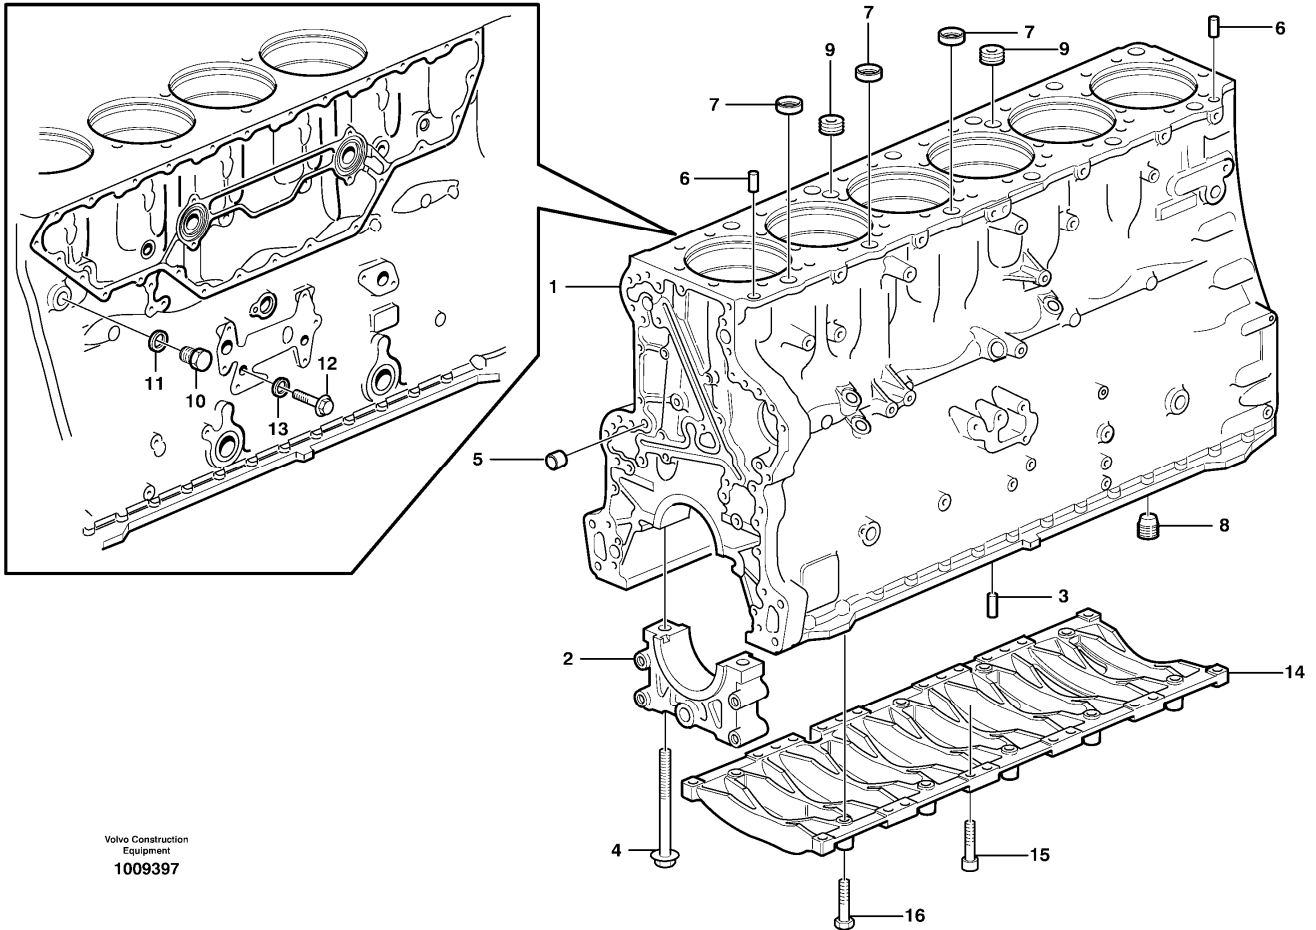

Date: 2014/1/21	Image id: 1009397	Catalogue: 56136	Model: EC460B LC
Brand: Volvo	Serial: 10001-11514	Group/Section: 212/100	Title: Cylinder block

Section option	Kit	Option description
VOE8277120		Basic Machine EC460B
VOE8278900		Engine with Epa label EMISSION CERTIFICATED FROM EPA
VOE8278901		Engine with Eu label EMISSION CERTIFICATED FROM EU
VOE8278902		Engine without Epa label INT AND KOREAN MARKET

Q1-Q5	Option	Option description	
Q1 8277120 S/N -10311	VOE8277120	Basic Machine EC460B	
Q2 8278900 S/N 10312-	VOE8278900	Engine with Epa label EMISSION CERTIFICATED FROM EPA	
Q3 8278901 S/N 10312-	VOE8278901	Engine with Eu label EMISSION CERTIFICATED FROM EU	
Q4 8278902 S/N 10312-	VOE8278902	Engine without Epa label INT AND KOREAN MARKET	

Pos	Part	Q1	Q2	Q3	Q4	Q5	PS	Kit	Description	Option(s)	Remark