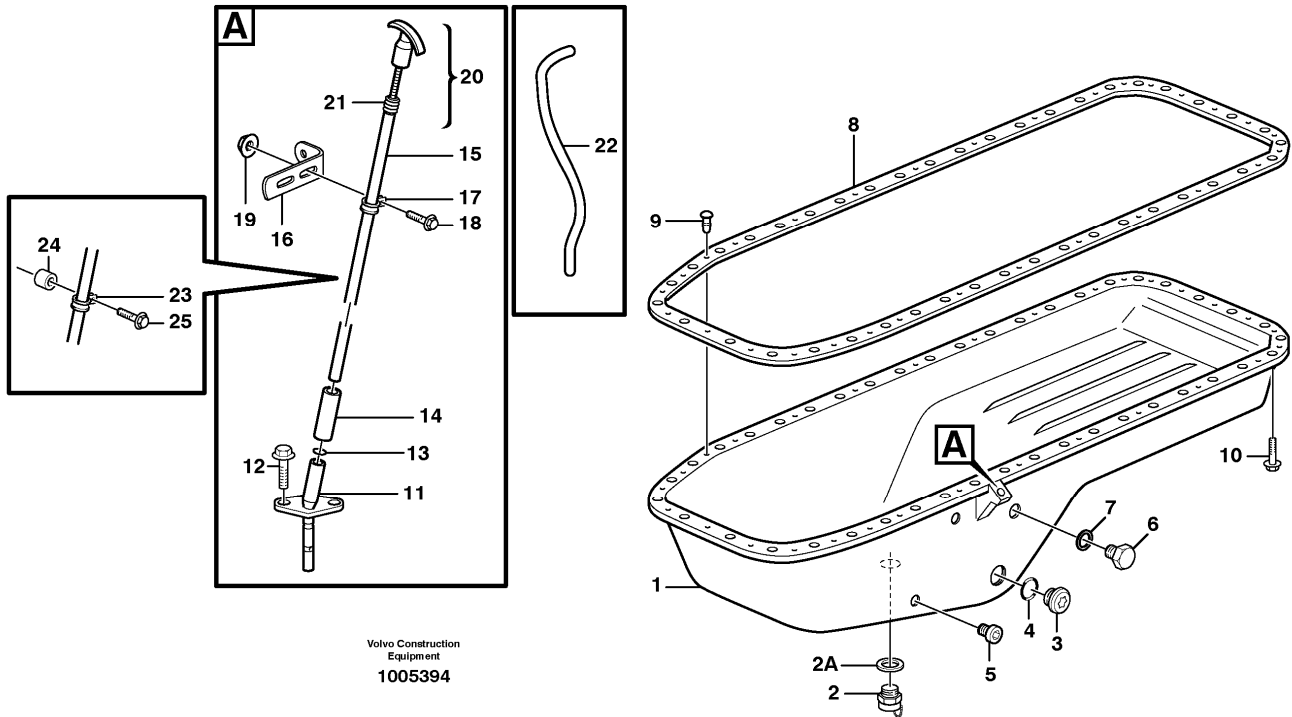

Date: 2014/1/21	Image id: 1005394	Catalogue: 56136	Model: EC460B LC
Brand: Volvo	Serial: 10001-11514	Group/Section: 217/100	Title: Oil sump

Section option	Kit	Option description
VOE8277120		Basic Machine EC460B
VOE8278900		Engine with Epa label EMISSION CERTIFICATED FROM EPA
VOE8278901		Engine with Eu label EMISSION CERTIFICATED FROM EU
VOE8278902		Engine without Epa label INT AND KOREAN MARKET

Q1-Q5	Option	Option description	
Q1 8277120 S/N -10311	VOE8277120	Basic Machine EC460B	
Q2 8278900 S/N 10312-	VOE8278900	Engine with Epa label EMISSION CERTIFICATED FROM EPA	
Q3 8278901 S/N 10312-	VOE8278901	Engine with Eu label EMISSION CERTIFICATED FROM EU	
Q4 8278902 S/N 10312-	VOE8278902	Engine without Epa label INT AND KOREAN MARKET	

Pos	Part	Q1	Q2	Q3	Q4	Q5	PS	Kit	Description	Option(s)	Remark
1	VOE11127604	1	1	1	1				Oil pan		
2	VOE11127360	1	1	1	1		SS		Valve		ENG S/N -254767
	VOE11127648	1	1	1	1		SS		Valve		(VOE11127360)ENG S/