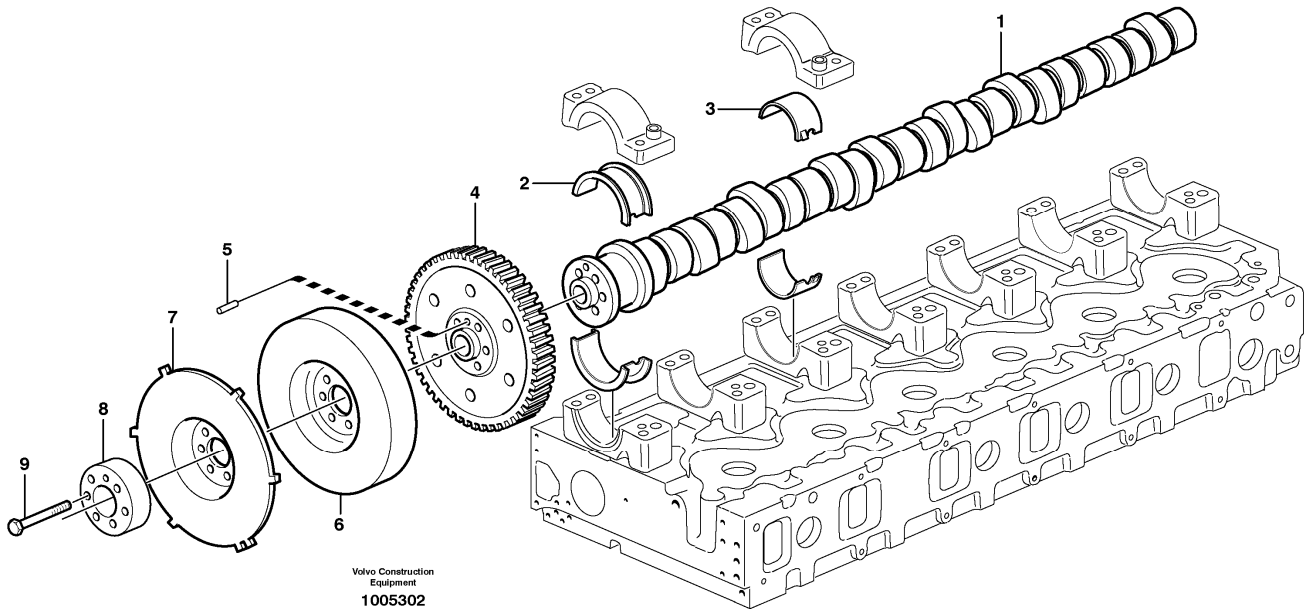

Date: 2014/1/21	Image id: 1005302	Catalogue: 56136	Model: EC460B LC
Brand: Volvo	Serial: 10001-11514	Group/Section: 215/200	Title: Camshaft

Section option	Kit	Option description
VOE8277120		Basic Machine EC460B
VOE8278900		Engine with Epa label EMISSION CERTIFICATED FROM EPA
VOE8278901		Engine with Eu label EMISSION CERTIFICATED FROM EU
VOE8278902		Engine without Epa label INT AND KOREAN MARKET

Q1-Q5	Option	Option description	
Q1 8277120 S/N -10311	VOE8277120	Basic Machine EC460B	
Q2 8278900 S/N 10312-	VOE8278900	Engine with Epa label EMISSION CERTIFICATED FROM EPA	
Q3 8278901 S/N 10312-	VOE8278901	Engine with Eu label EMISSION CERTIFICATED FROM EU	
Q4 8278902 S/N 10312-	VOE8278902	Engine without Epa label INT AND KOREAN MARKET	

Pos	Part	Q1	Q2	Q3	Q4	Q5	PS	Kit	Description	Option(s)	Remark
1	VOE3165423	1	1	1	1				Camshaft		
2	VOE276626	1	1	1	1				Bearing shell kit		ENG - 302887
2	VOE20503200	1	1	1	1				Bearing shell kit		ENG 302888 -
3	VOE276630	6	6	6	6				Bearing shell kit		STD,ENG S/N 302888-
	VOE1677212	12	12	12	12				•Bearing shell		STD