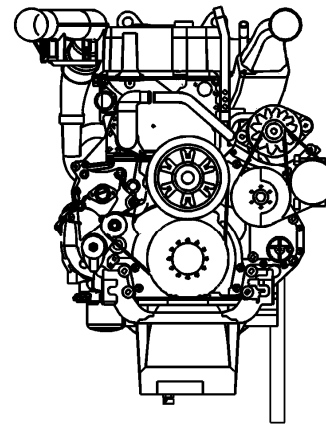

Date: <b>2014/1/21</b>	Image id: <b>SV101</b>	Catalogue: <b>56136</b>	Model: <b>EC460B LC</b>
Brand: <b>Volvo</b>	Serial: <b>10001-11514</b>	Group/Section: <b>210/100</b>	Title: <b>Engine</b>

Volvo Construction  
Equipment  
SV101