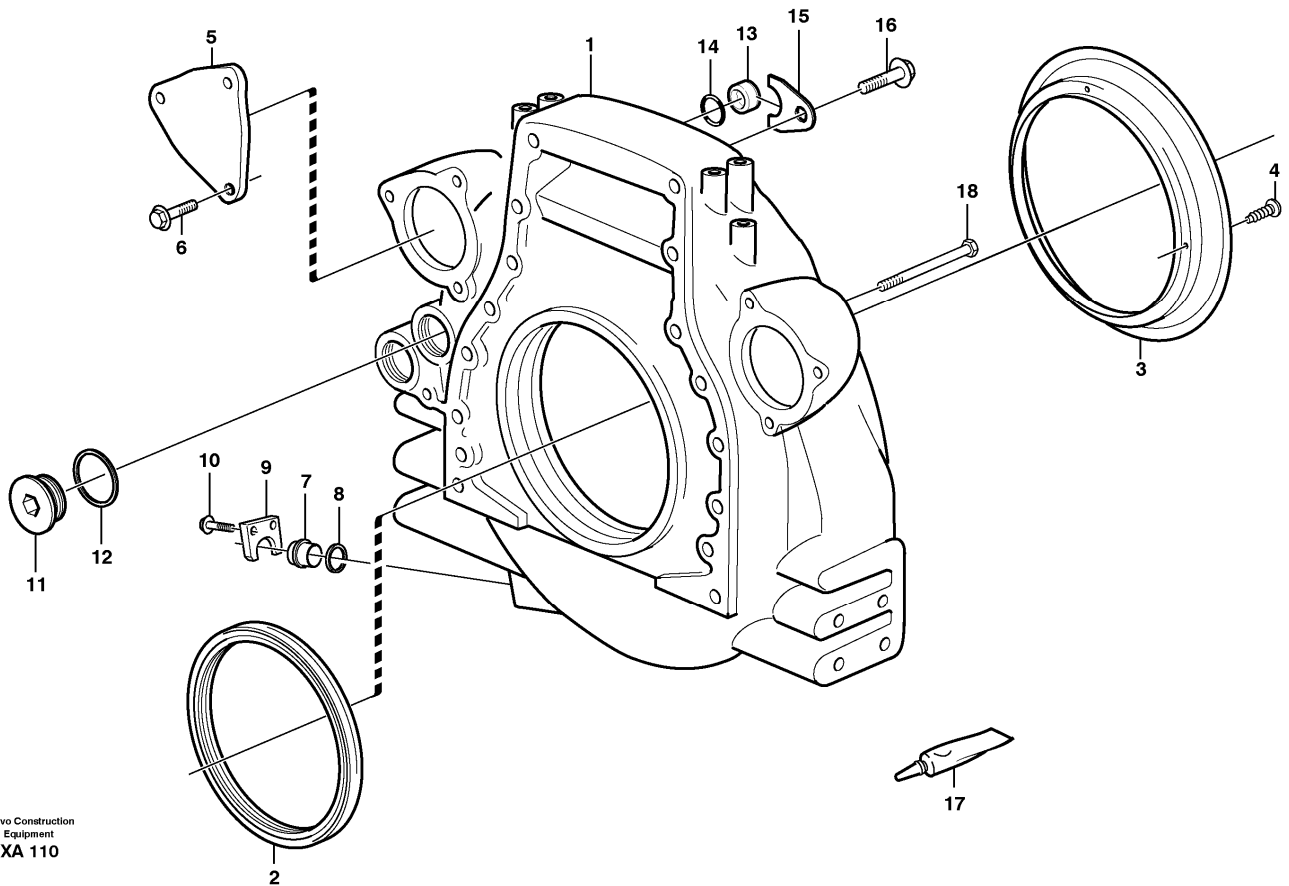

Date: 2014/1/21	Image id: XA110	Catalogue: 56136	Model: EC460B LC
Brand: Volvo	Serial: 10001-11514	Group/Section: 216/200	Title: Flywheel housing

Volvo Construction
Equipment
XA 110

Section option	Kit	Option description
VOE8277120		Basic Machine EC460B
VOE8278900		Engine with Epa label EMISSION CERTIFICATED FROM EPA
VOE8278901		Engine with Eu label EMISSION CERTIFICATED FROM EU
VOE8278902		Engine without Epa label INT AND KOREAN MARKET

Q1-Q5	Option	Option description	
Q1 8277120 S/N -10311	VOE8277120	Basic Machine EC460B	
Q2 8278900 S/N 10312-	VOE8278900	Engine with Epa label EMISSION CERTIFICATED FROM EPA	
Q3 8278901 S/N 10312-	VOE8278901	Engine with Eu label EMISSION CERTIFICATED FROM EU	
Q4 8278902 S/N 10312-	VOE8278902	Engine without Epa label INT AND KOREAN MARKET	

Pos	Part	Q1	Q2	Q3	Q4	Q5	PS	Kit	Description	Option(s)	Remark