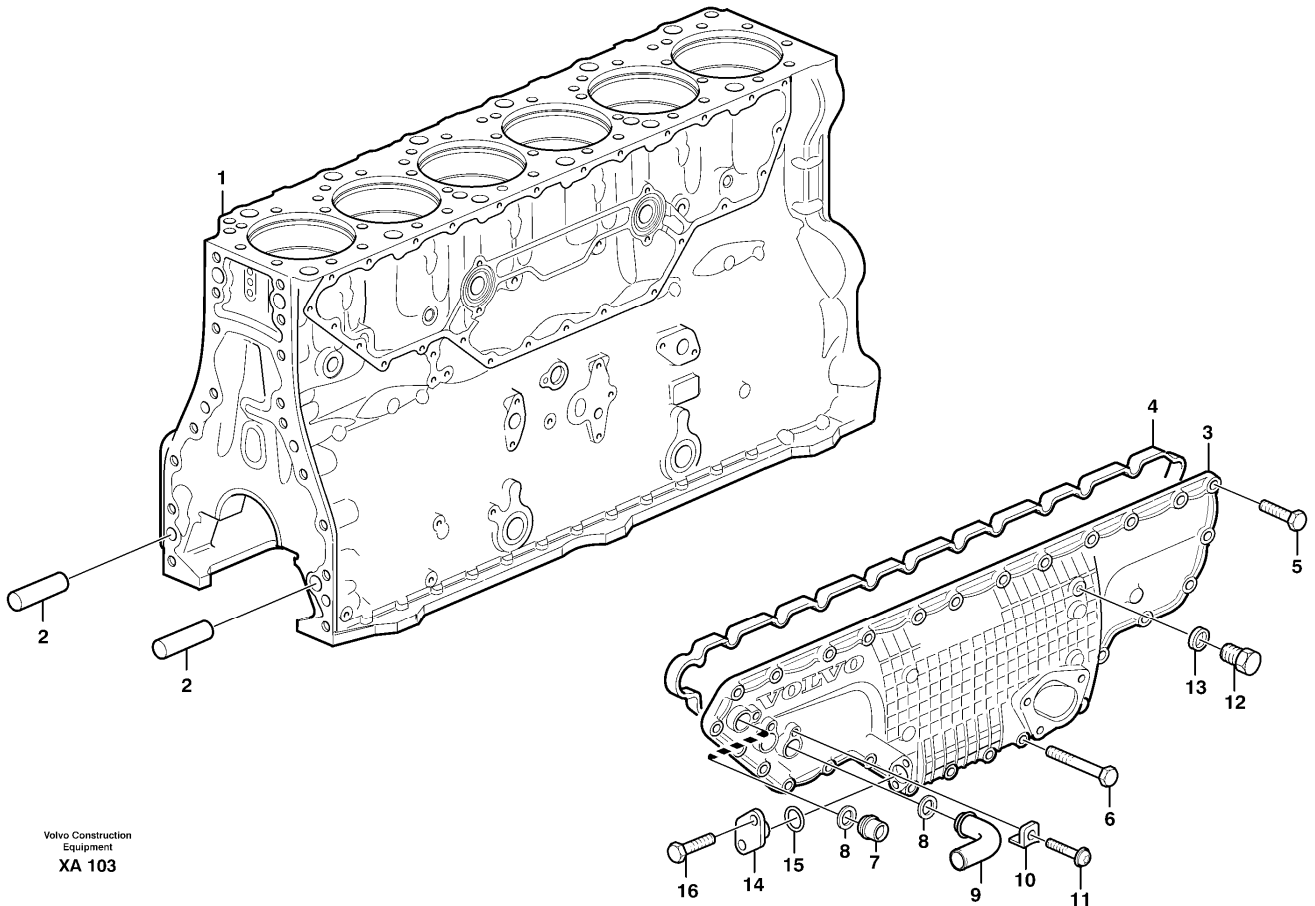

Date: 2014/1/21	Image id: XA103	Catalogue: 56136	Model: EC460B LC
Brand: Volvo	Serial: 10001-11514	Group/Section: 212/200	Title: Cylinder block

Section option	Kit	Option description
VOE8277120		Basic Machine EC460B
VOE8278900		Engine with Epa label EMISSION CERTIFICATED FROM EPA
VOE8278901		Engine with Eu label EMISSION CERTIFICATED FROM EU
VOE8278902		Engine without Epa label INT AND KOREAN MARKET

Q1-Q5	Option	Option description	
Q1 8277120 S/N -10311	VOE8277120	Basic Machine EC460B	
Q2 8278900 S/N 10312-	VOE8278900	Engine with Epa label EMISSION CERTIFICATED FROM EPA	
Q3 8278901 S/N 10312-	VOE8278901	Engine with Eu label EMISSION CERTIFICATED FROM EU	
Q4 8278902 S/N 10312-	VOE8278902	Engine without Epa label INT AND KOREAN MARKET	

Pos	Part	Q1	Q2	Q3	Q4	Q5	PS	Kit	Description	Option(s)	Remark