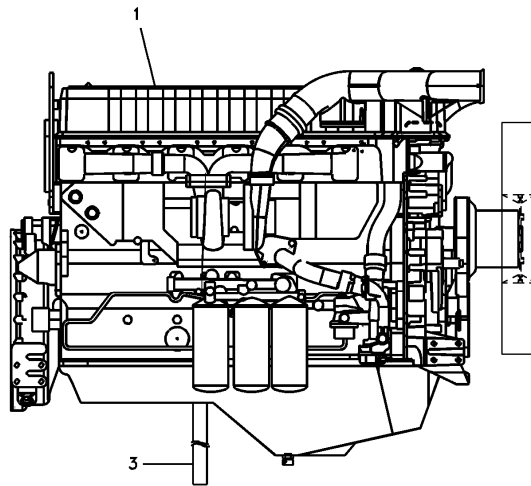

Date: <b>2014/1/21</b>	Image id: <b>SV101</b>	Catalogue: <b>56136</b>	Model: <b>EC460B LC</b>
Brand: <b>Volvo</b>	Serial: <b>10001-11514</b>	Group/Section: <b>210/100</b>	Title: <b>Engine</b>

Volvo Construction  
Equipment  
SV101