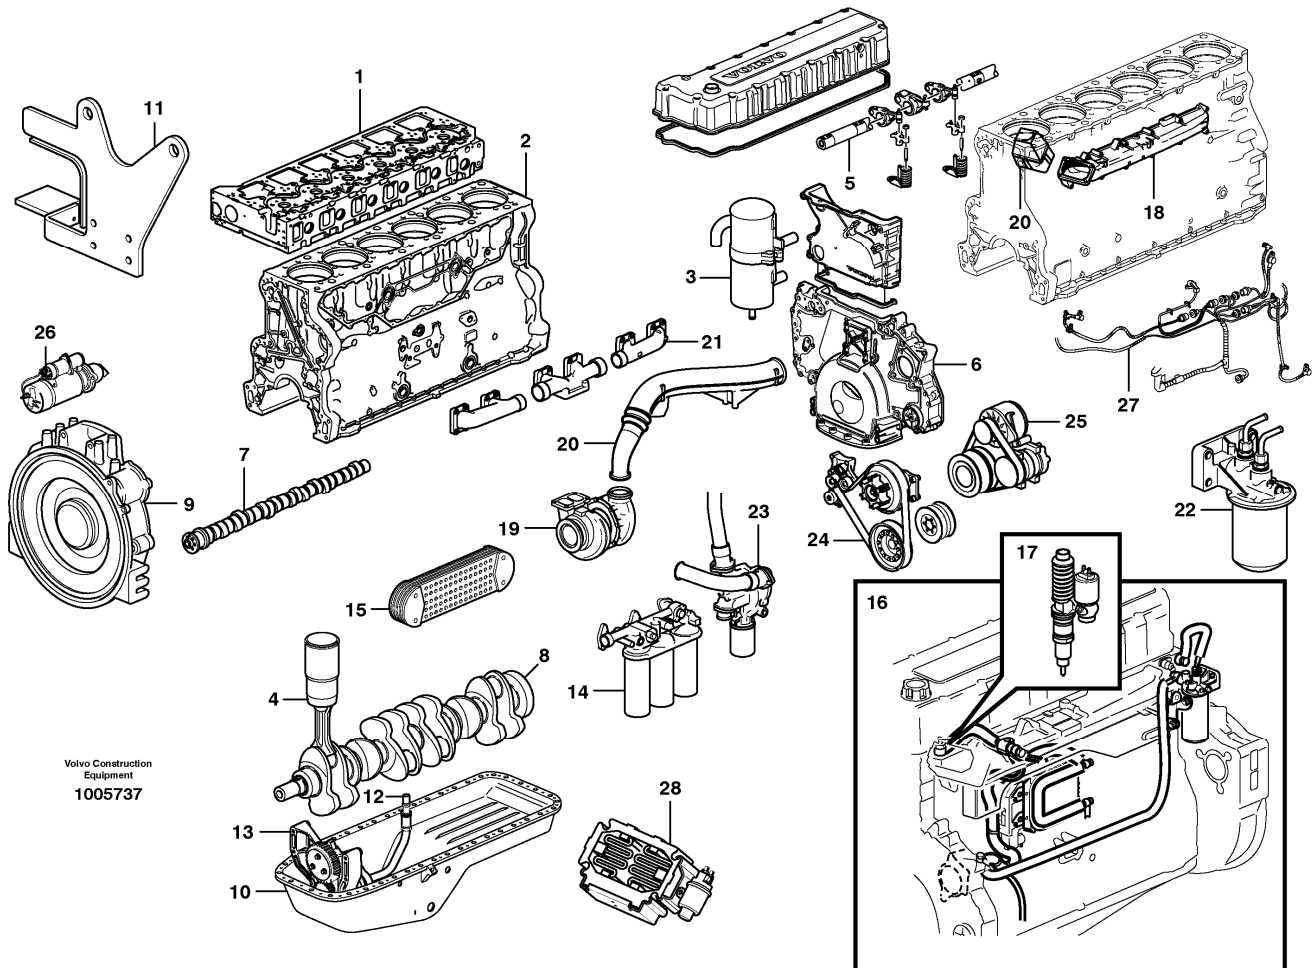

Date: 2014/1/21	Image id: 1005737	Catalogue: 56136	Model: EC460B LC
Brand: Volvo	Serial: 10001-11514	Group/Section: 210/200	Title: Engine

Section option	Kit	Option description
VOE8277120		Basic Machine EC460B
VOE8278900		Engine with Epa label EMISSION CERTIFICATED FROM EPA
VOE8278901		Engine with Eu label EMISSION CERTIFICATED FROM EU
VOE8278902		Engine without Epa label INT AND KOREAN MARKET

Q1-Q5	Option	Option description	
Q1 8277120 S/N -10311	VOE8277120	Basic Machine EC460B	
Q2 8278900 S/N 10312-	VOE8278900	Engine with Epa label EMISSION CERTIFICATED FROM EPA	
Q3 8278901 S/N 10312-	VOE8278901	Engine with Eu label EMISSION CERTIFICATED FROM EU	
Q4 8278902 S/N 10312-	VOE8278902	Engine without Epa label INT AND KOREAN MARKET