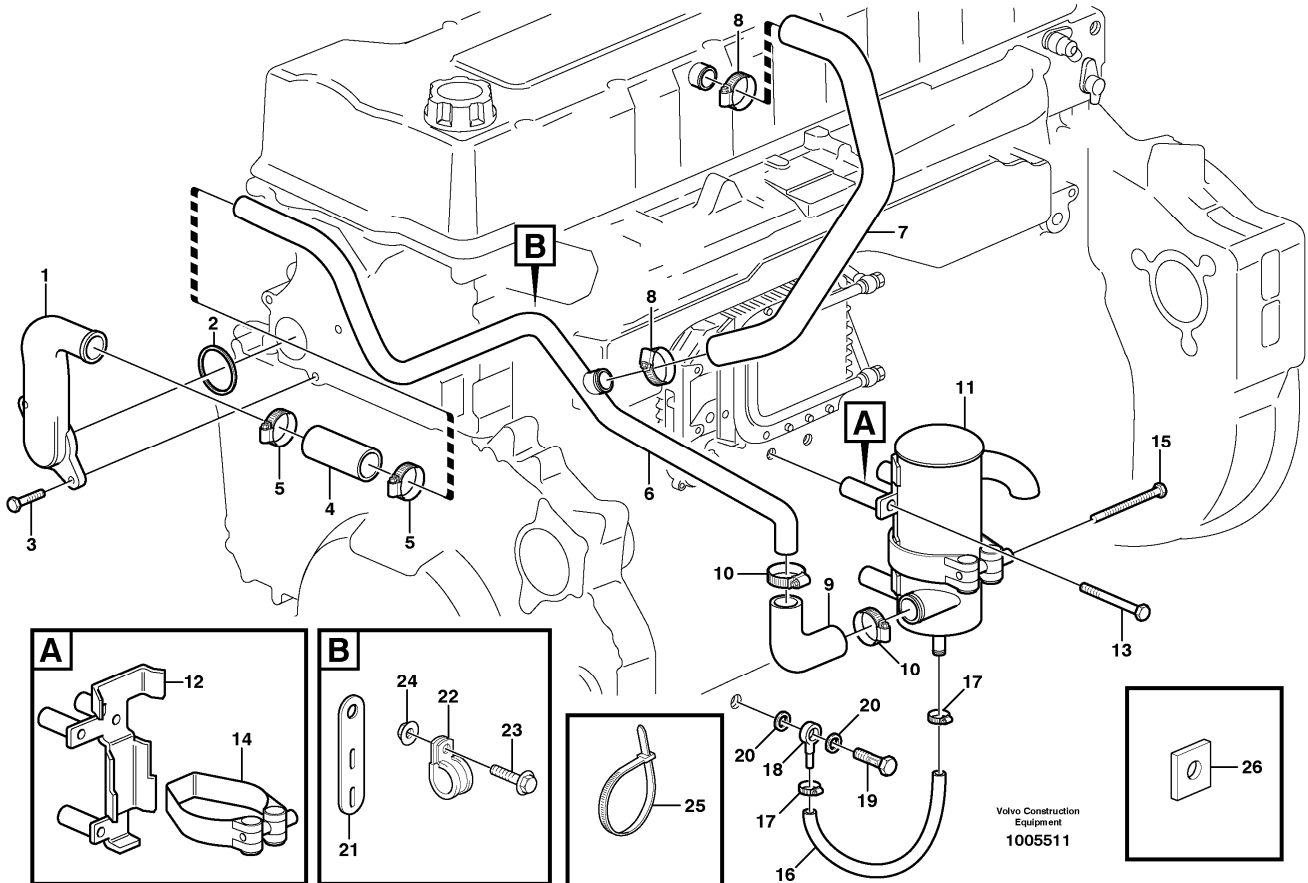

Date: 2014/1/21	Image id: 1005511	Catalogue: 56136	Model: EC460B LC
Brand: Volvo	Serial: 10001-11514	Group/Section: 212/300	Title: Crankcase ventilation

Volvo Construction
Equipment
1005511

Section option	Kit	Option description
VOE8277120		Basic Machine EC460B
VOE8278900		Engine with Epa label EMISSION CERTIFICATED FROM EPA
VOE8278901		Engine with Eu label EMISSION CERTIFICATED FROM EU
VOE8278902		Engine without Epa label INT AND KOREAN MARKET

Q1-Q5	Option	Option description	
Q1 8277120 S/N -10311	VOE8277120	Basic Machine EC460B	
Q2 8278900 S/N 10312-	VOE8278900	Engine with Epa label EMISSION CERTIFICATED FROM EPA	
Q3 8278901 S/N 10312-	VOE8278901	Engine with Eu label EMISSION CERTIFICATED FROM EU	
Q4 8278902 S/N 10312-	VOE8278902	Engine without Epa label INT AND KOREAN MARKET	

Pos	Part	Q1	Q2	Q3	Q4	Q5	PS	Kit	Description	Option(s)	Remark