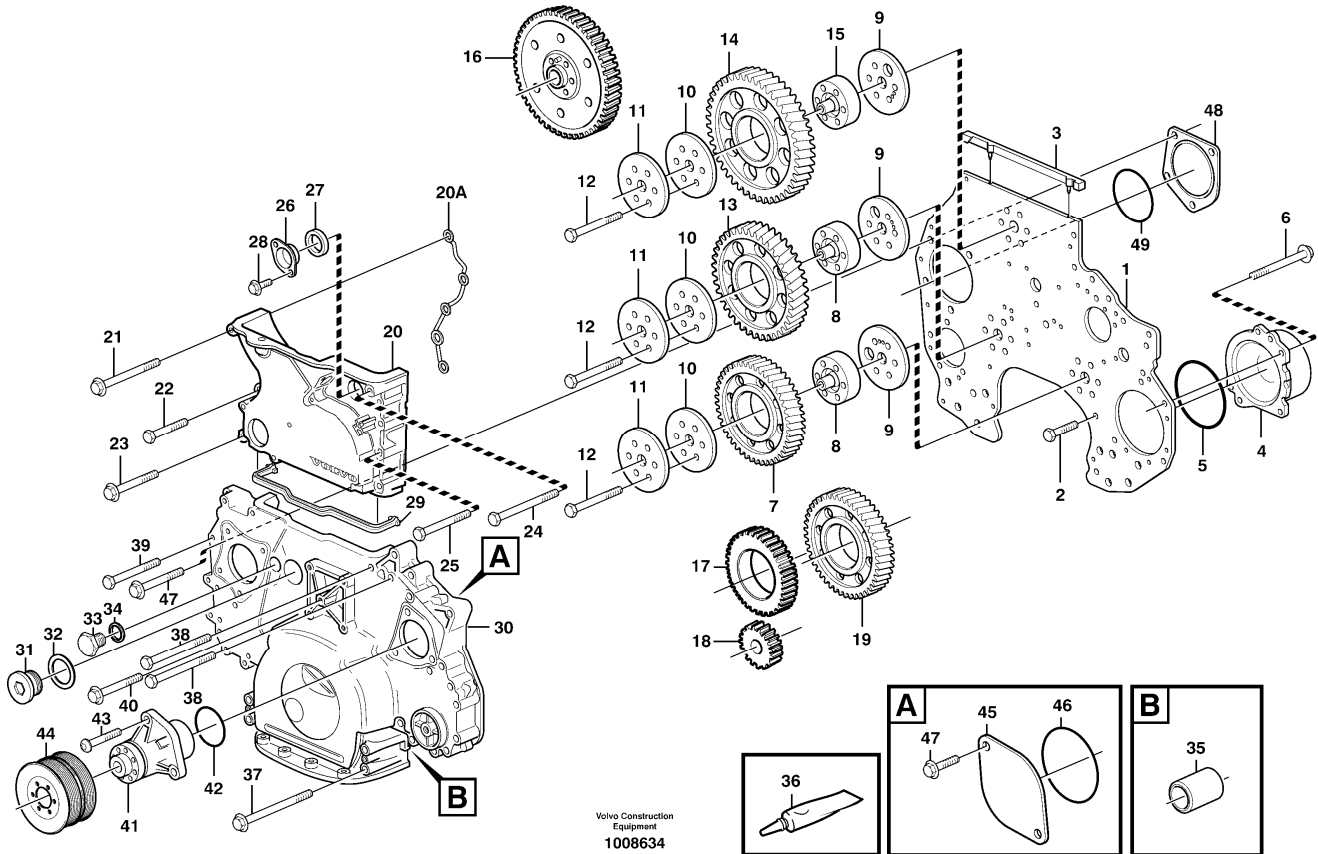

Date: 2014/1/21	Image id: 1008634	Catalogue: 56136	Model: EC460B LC
Brand: Volvo	Serial: 10001-11514	Group/Section: 215/100	Title: Timing gear casing and gears

Section option	Kit	Option description
VOE8277120		Basic Machine EC460B
VOE8278900		Engine with Epa label EMISSION CERTIFICATED FROM EPA
VOE8278901		Engine with Eu label EMISSION CERTIFICATED FROM EU
VOE8278902		Engine without Epa label INT AND KOREAN MARKET

Q1-Q5	Option	Option description	
Q1 8277120 S/N -10311	VOE8277120	Basic Machine EC460B	
Q2 8278900 S/N 10312-	VOE8278900	Engine with Epa label EMISSION CERTIFICATED FROM EPA	
Q3 8278901 S/N 10312-	VOE8278901	Engine with Eu label EMISSION CERTIFICATED FROM EU	
Q4 8278902 S/N 10312-	VOE8278902	Engine without Epa label INT AND KOREAN MARKET	

Pos	Part	Q1	Q2	Q3	Q4	Q5	PS	Kit	Description	Option(s)	Remark
1	VOE8170561	1	1	1	1				Xmsn Plate		
2	VOE946470	17	17	17	17				Flange screw