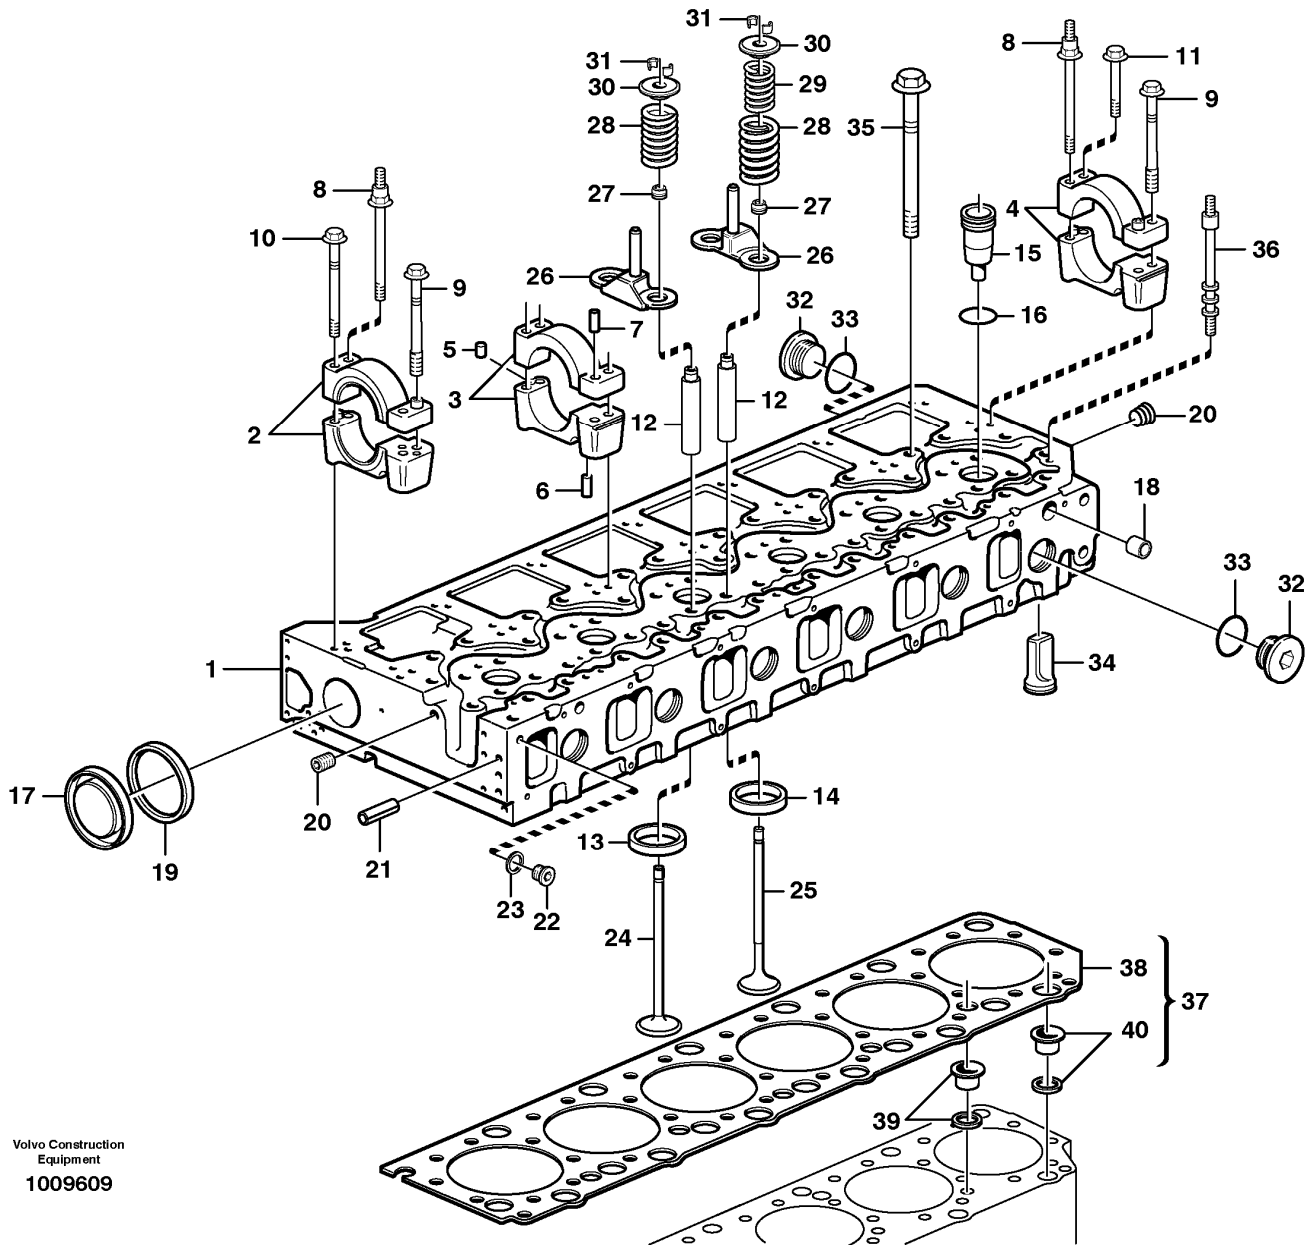

Date: 2014/1/21	Image id: 1009609	Catalogue: 56136	Model: EC460B LC
Brand: Volvo	Serial: 10001-11514	Group/Section: 211/175	Title: Cylinder head ENG S/N 250006-

Volvo Construction
Equipment
1009609

Section option	Kit	Option description
VOE8277120		Basic Machine EC460B
VOE8278900		Engine with Epa label EMISSION CERTIFICATED FROM EPA
VOE8278901		Engine with Eu label EMISSION CERTIFICATED FROM EU
VOE8278902		Engine without Epa label INT AND KOREAN MARKET

Q1-Q5	Option	Option description
Q1 8277120 S/N	VOE8277120	Basic Machine EC460B