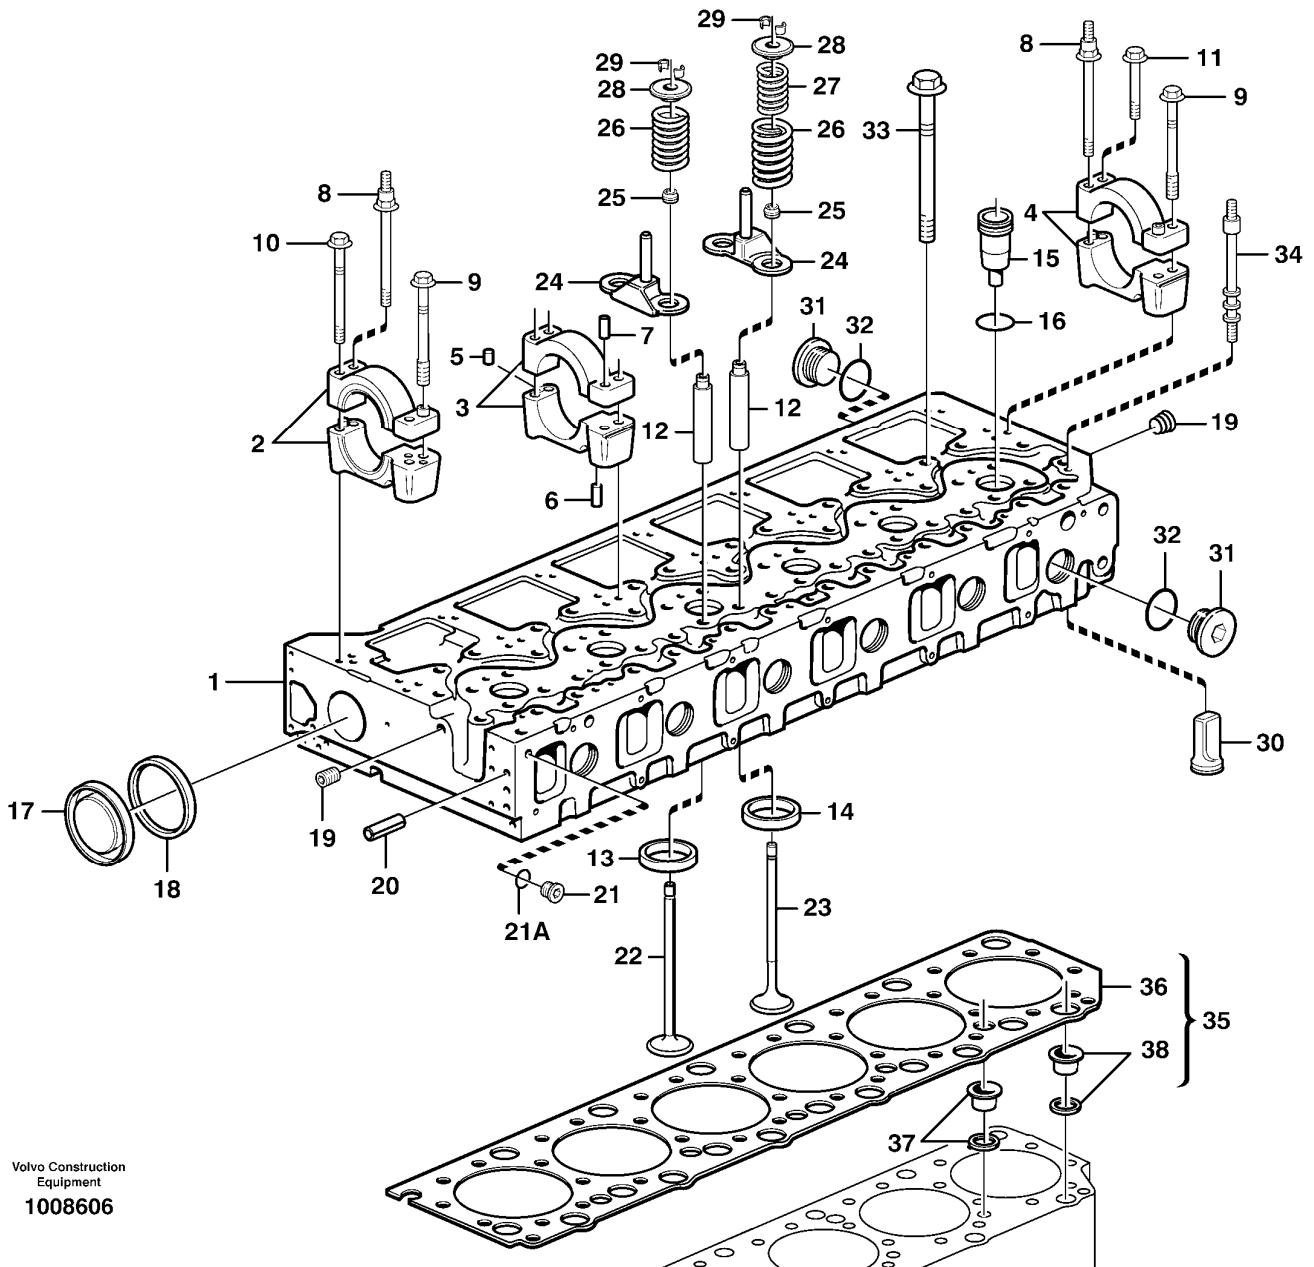

Date: 2014/1/21	Image id: 1008606	Catalogue: 56136	Model: EC460B LC
Brand: Volvo	Serial: 10001-11514	Group/Section: 211/100	Title: Cylinder head ENG S/N -250005

Volvo Construction
Equipment
1008606

Section option	Kit	Option description
VOE8277120		Basic Machine EC460B
VOE8278900		Engine with Epa label EMISSION CERTIFICATED FROM EPA
VOE8278901		Engine with Eu label EMISSION CERTIFICATED FROM EU
VOE8278902		Engine without Epa label INT AND KOREAN MARKET

Q1-Q5	Option	Option description