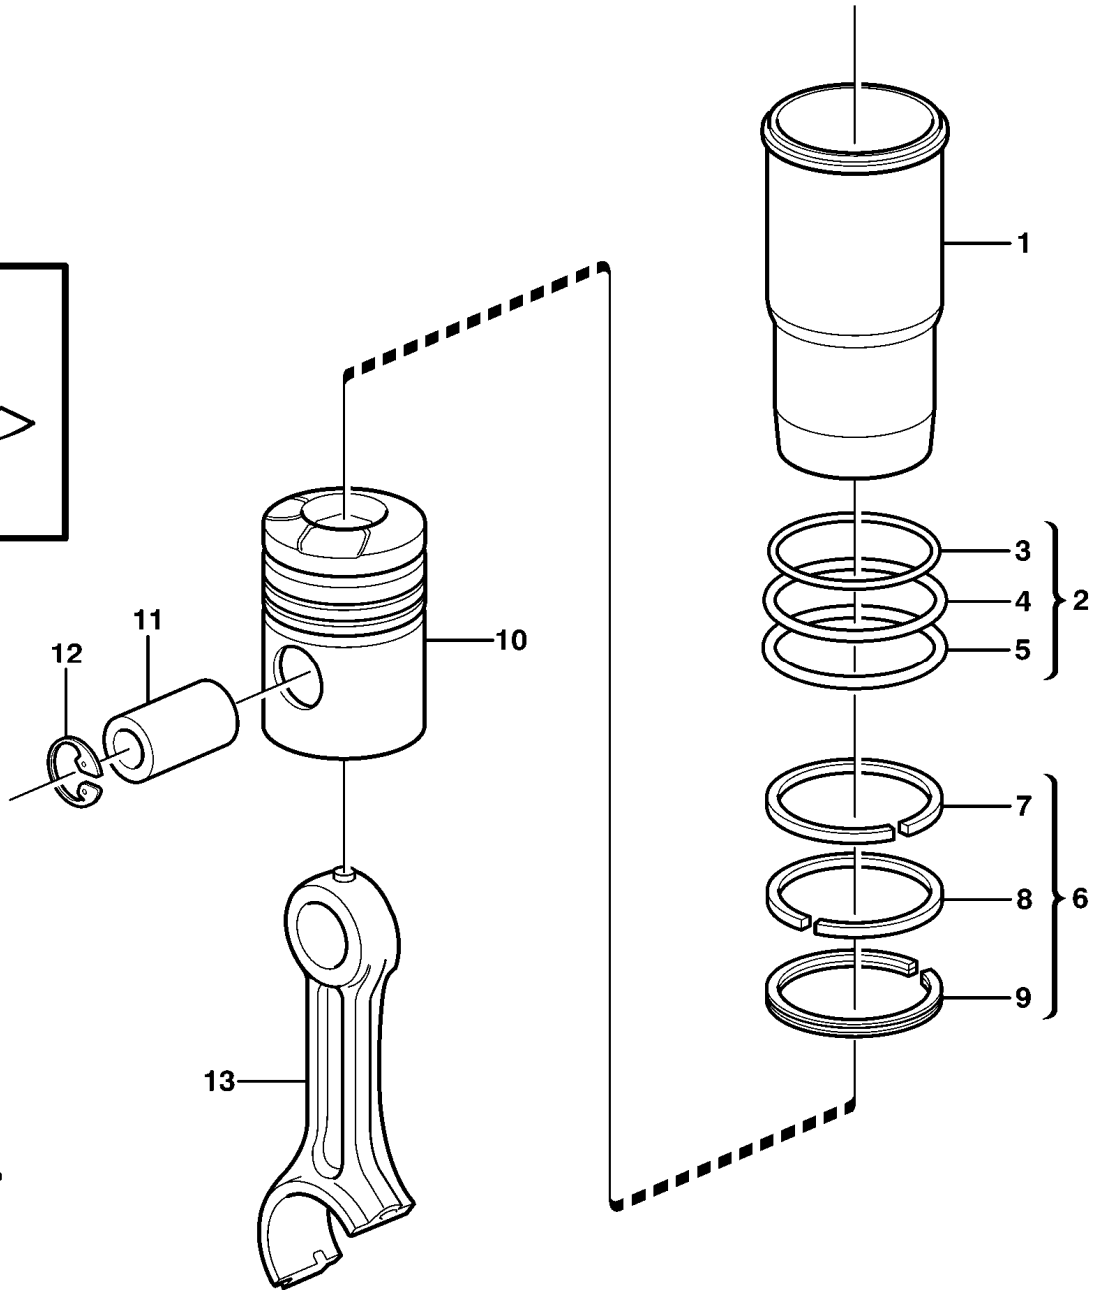

Date: 2014/1/21	Image id: XA105	Catalogue: 56136	Model: EC460B LC
Brand: Volvo	Serial: 10001-11514	Group/Section: 213/100	Title: Cylinder liner and piston

Volvo Construction
Equipment
XA 105

Section option	Kit	Option description
VOE8277120		Basic Machine EC460B
VOE8278900		Engine with Epa label EMISSION CERTIFICATED FROM EPA
VOE8278901		Engine with Eu label EMISSION CERTIFICATED FROM EU
VOE8278902		Engine without Epa label INT AND KOREAN MARKET