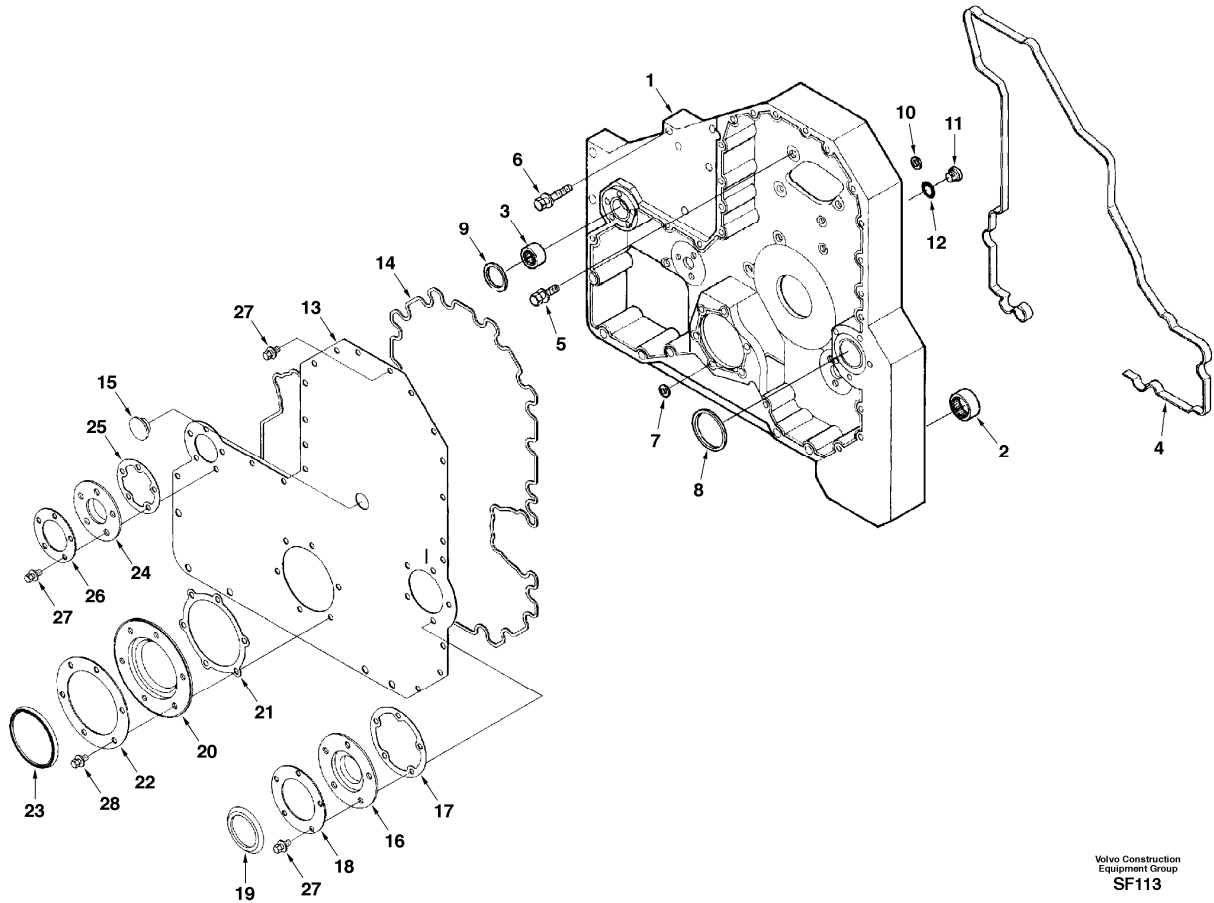

Date: 2014/1/20	Image id: SF113	Catalogue: 56123	Model: EC460
Brand: Volvo	Serial: 3001-9999	Group/Section: 215/200	Title: Timing gear casing

Volvo Construction
Equipment Group
SF113

Section option	Kit	Option description
SADJ04B002		Without air pre-heater for engine

Q1-Q5	Option	Option description	
Q1 DJ04B002	SADJ04B002	Without air pre-heater for engine	

Pos	Part	Q1	Q2	Q3	Q4	Q5	PS	Kit	Description	Option(s)	Remark
1	SA3417628	1							Housing		
2	SA3025354	1							•Needle Bearing		
3	SA3893913	1							•Needle bearing		
4	SA3893964	1							Seal		
5	SA3818060	12							Screw		
6	SA3820186	5							Screw		
7	SA3201659	6							Sealing		
8	SA3820945	1							Sealing		
9	SA3820946	1							Sealing