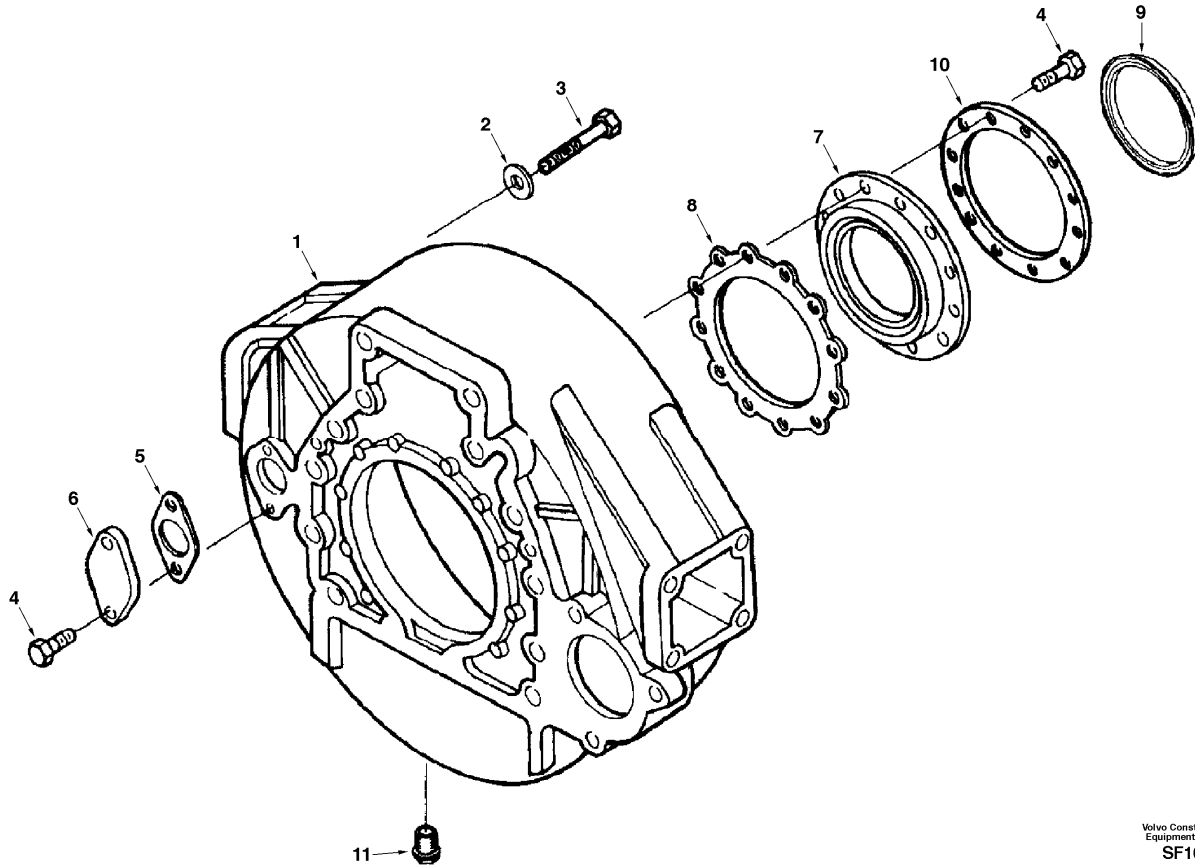

Date: 2014/1/20	Image id: SF106	Catalogue: 56123	Model: EC460
Brand: Volvo	Serial: 3001-9999	Group/Section: 212/300	Title: Flywheel housing

Volvo Construction
Equipment Group
SF106

Section option	Kit	Option description
SADJ04B001		Air heater for engine
SADJ04B002		Without air pre-heater for engine

Q1-Q5	Option	Option description	
Q1 DJ04B001	SADJ04B001	Air heater for engine	
Q2 DJ04B002	SADJ04B002	Without air pre-heater for engine	

Pos	Part	Q1	Q2	Q3	Q4	Q5	PS	Kit	Description	Option(s)	Remark
1	SA3036238	1	1						Housing		
2	SA127316	12	12						Washer		
3	SA3022148	2	2						Bolt		
4	SA3025802	12	12						Bolt		
5	SA3026134	1	1						Gasket		
6	SA3026135	1	1						Cover		
7	VOE11370542	1	1					SS	Sealing kit		(SA3803727)