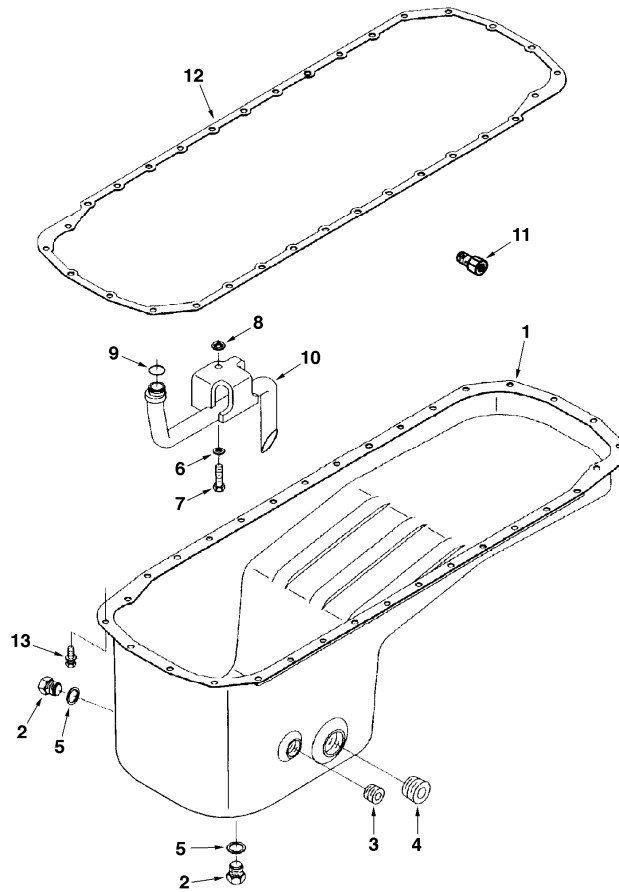

Date: 2014/1/20	Image id: SF120	Catalogue: 56123	Model: EC460
Brand: Volvo	Serial: 3001-9999	Group/Section: 217/100	Title: Oil sump

Volvo Construction
Equipment Group
SF120

Section option	Kit	Option description
SADJ04B001		Air heater for engine
SADJ04B002		Without air pre-heater for engine

Q1-Q5	Option	Option description	
Q1 DJ04B001	SADJ04B001	Air heater for engine	
Q2 DJ04B002	SADJ04B002	Without air pre-heater for engine	

Pos	Part	Q1	Q2	Q3	Q4	Q5	PS	Kit	Description	Option(s)	Remark
1	SA3803687	1	1				SS		Oil Pan		
2	SA3055069	1	1						•Plug		
3	SA3008468	1	1						•Plug		
4	SA3008470	1	1						•Plug		
5	SA67946	1	1						•Washer		
6	SA3009330	1	1						•Washer		
7	SA3254405	1	1						•Bolt