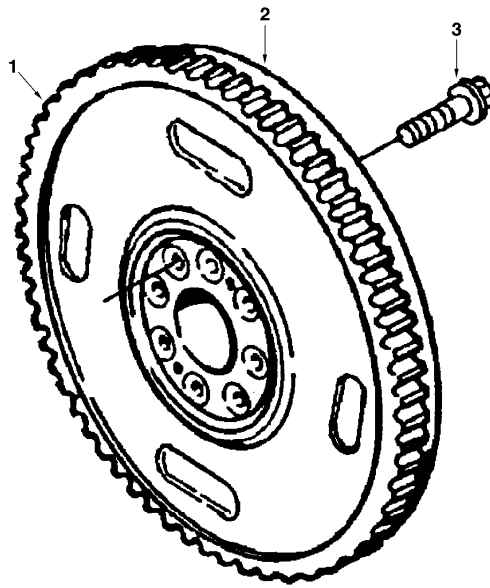

Date: 2014/1/20	Image id: SF118	Catalogue: 56123	Model: EC460
Brand: Volvo	Serial: 3001-9999	Group/Section: 216/200	Title: Flywheel

Volvo Construction
Equipment Group
SF118

Section option	Kit	Option description
SADJ04B001		Air heater for engine
SADJ04B002		Without air pre-heater for engine

Q1-Q5	Option	Option description	
Q1 DJ04B001	SADJ04B001	Air heater for engine	
Q2 DJ04B002	SADJ04B002	Without air pre-heater for engine	

Pos	Part	Q1	Q2	Q3	Q4	Q5	PS	Kit	Description	Option(s)	Remark
1	SA3254856	1	1						Flywheel		
	SA3254855	1	1				NS		•Flywheel		
2	SA3065151	1	1						•Gear		
3	SA4071043	8	8						•Bolt		(SA3821676)