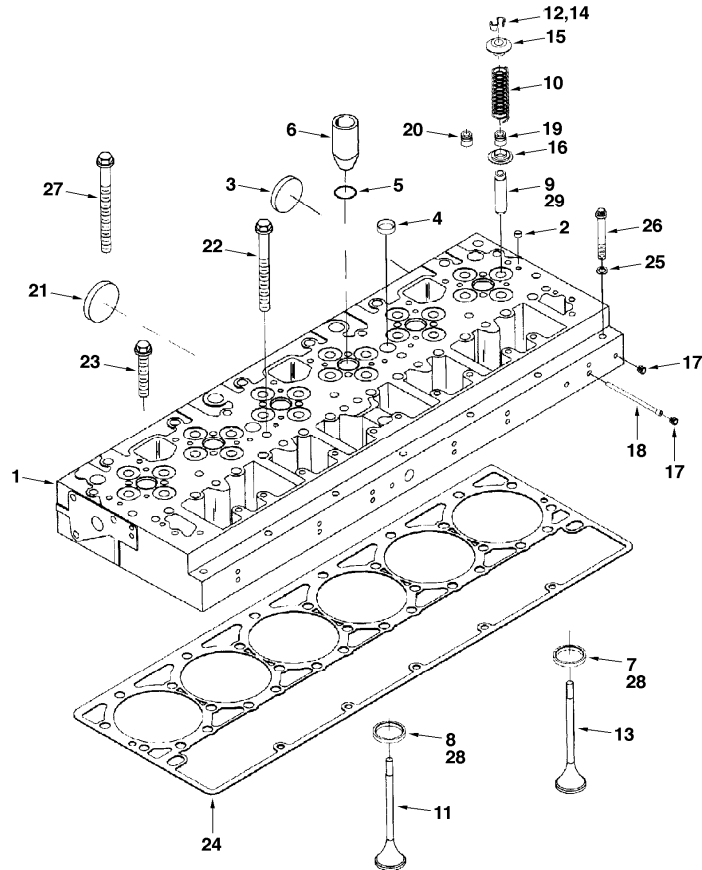

Date: 2014/1/20	Image id: SF102	Catalogue: 56123	Model: EC460
Brand: Volvo	Serial: 3001-9999	Group/Section: 211/100	Title: Cylinder head

Volvo Construction
Equipment Group
SF102

Section option	Kit	Option description
SADJ04B001		Air heater for engine
SADJ04B002		Without air pre-heater for engine

Q1-Q5	Option	Option description	
Q1 DJ04B001	SADJ04B001	Air heater for engine	
Q2 DJ04B002	SADJ04B002	Without air pre-heater for engine	

Pos	Part	Q1	Q2	Q3	Q4	Q5	PS	Kit	Description	Option(s)	Remark
1	SA3084650	1							Cylinder head		
	SA3896295		1				SS		Cylinder head		
2	SA3007632	2	2						•Plug		
3	SA206741	2	2						•Plug		
4	SA3007635	8	8						•Plug		
5	SA3007759	6	6						•Seal		
6	SA3070486	6	6						•Sleeve