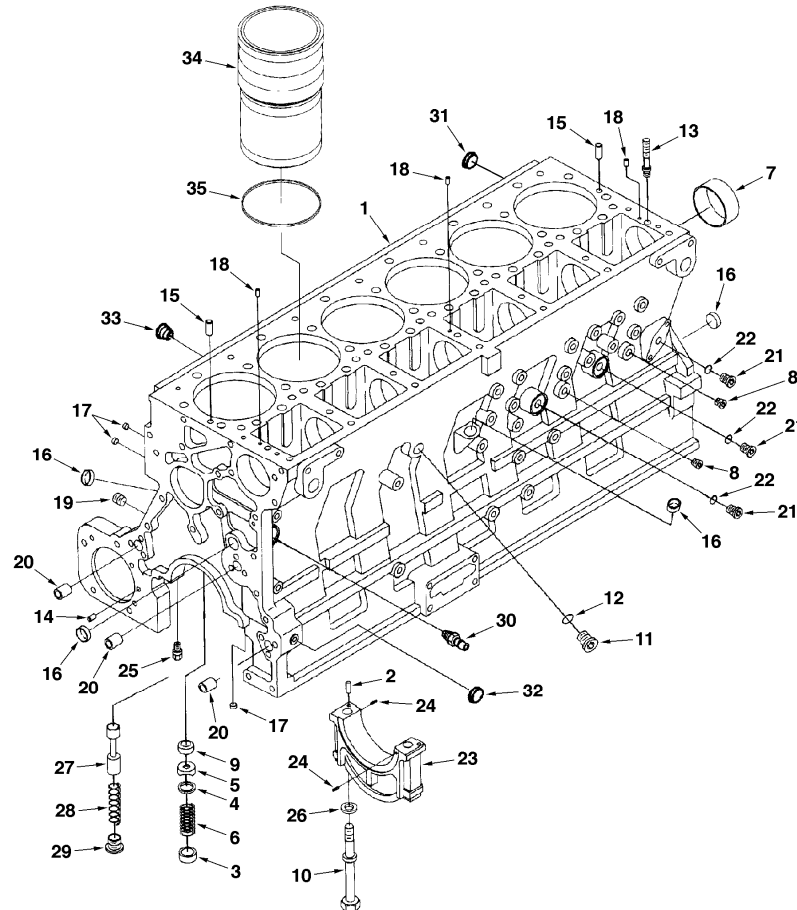

Date: 2014/1/20	Image id: SF104	Catalogue: 56123	Model: EC460
Brand: Volvo	Serial: 3001-9999	Group/Section: 212/100	Title: Cylinder block

Volvo Construction
Equipment Group
SF104

Section option	Kit	Option description
SADJ04B001		Air heater for engine
SADJ04B002		Without air pre-heater for engine

Q1-Q5	Option	Option description	
Q1 DJ04B001	SADJ04B001	Air heater for engine	
Q2 DJ04B002	SADJ04B002	Without air pre-heater for engine	

Pos	Part	Q1	Q2	Q3	Q4	Q5	PS	Kit	Description	Option(s)	Remark
1	SA3803717	1							Cylinder Block		
	SA3803324		1				NS		Cylinder Block		
2	SA148555	2	2						•Locating pin		NO.4 ONLY
3	SA179063	1	1						•Plug		
4	SA3014754	1	1						•Washer		
5	SA3014755	1	1						•Card		
6	SA3014756	1	1						•Spring