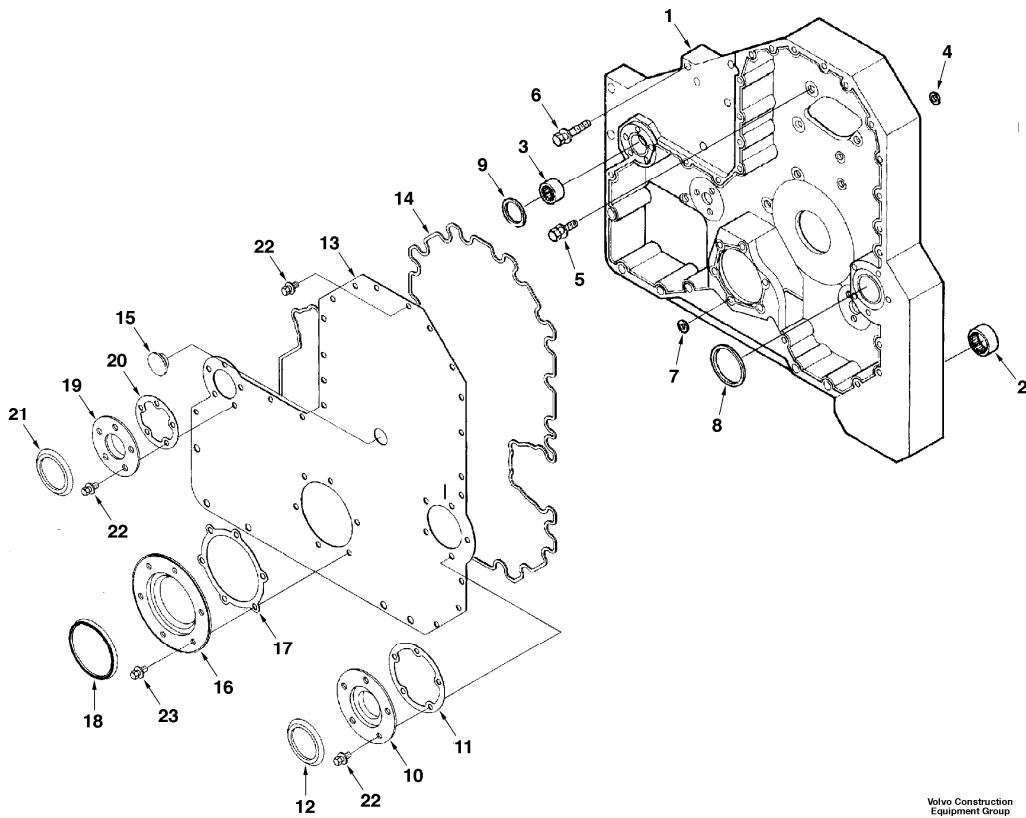

Date: 2014/1/20	Image id: SF112	Catalogue: 56123	Model: EC460
Brand: Volvo	Serial: 3001-9999	Group/Section: 215/150	Title: Timing gear casing

Volvo Construction
Equipment Group
SF112

Section option	Kit	Option description
SADJ04B001		Air heater for engine

Q1-Q5	Option	Option description	
Q1 DJ04B001	SADJ04B001	Air heater for engine	

Pos	Part	Q1	Q2	Q3	Q4	Q5	PS	Kit	Description	Option(s)	Remark
1	SA3417628	1							Housing		(SA3895536)
2	SA3025354	1							•Needle Bearing		
3	SA3893913	1							•Needle Bearing		
4	SA3883150	1							Seal		
5	SA3818060	12							Screw		
6	SA3820186	5							Screw		
7	SA3201659	6							Seal		
8	SA3820945	1							Seal		
9	SA3820946	1							Seal