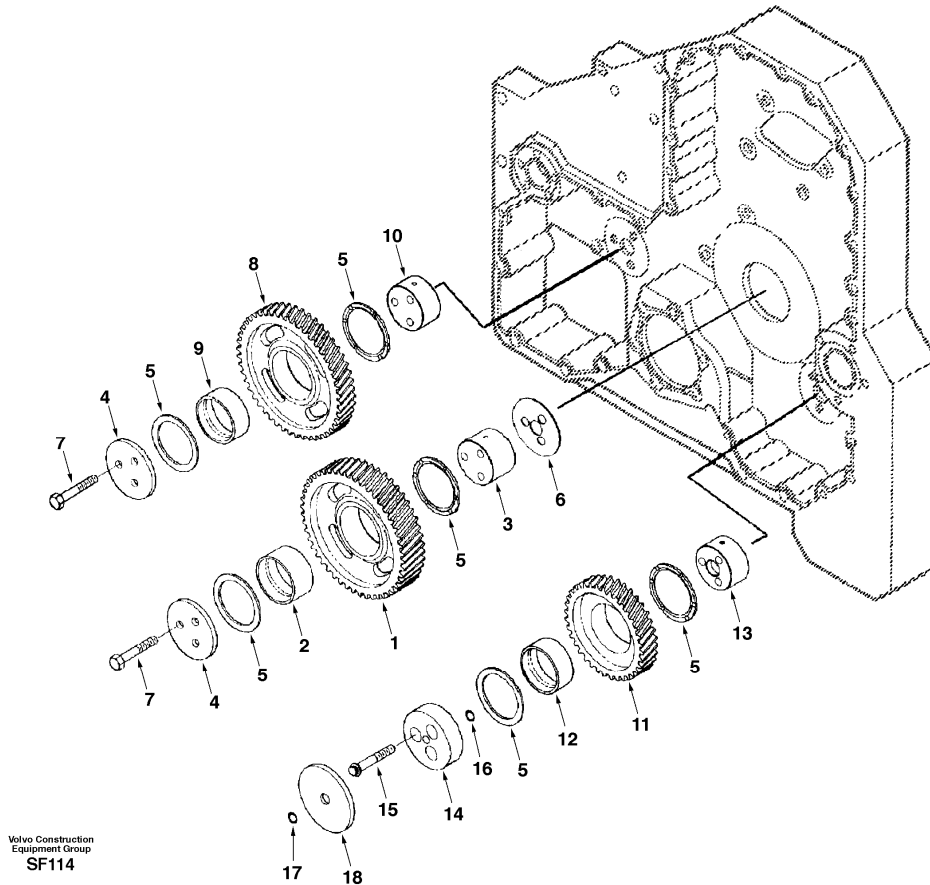

Date: 2014/1/20	Image id: SF114	Catalogue: 56123	Model: EC460
Brand: Volvo	Serial: 3001-9999	Group/Section: 215/250	Title: Timing gear

Section option	Kit	Option description
SADJ04B001		Air heater for engine
SADJ04B002		Without air pre-heater for engine

Q1-Q5	Option	Option description	
Q1 DJ04B001	SADJ04B001	Air heater for engine	
Q2 DJ04B002	SADJ04B002	Without air pre-heater for engine	

Pos	Part	Q1	Q2	Q3	Q4	Q5	PS	Kit	Description	Option(s)	Remark
1	SA3084532	1							Gear		
	SA3038986		1						Gear		
	SA3084447	1					SS		•Gear		
	SA3038985		1				NS		•Gear		
2	SA3026188	1	1						•Bushing		
3	SA3026166	1	1						Shaft		
4	SA3026233	2	2						Retainer