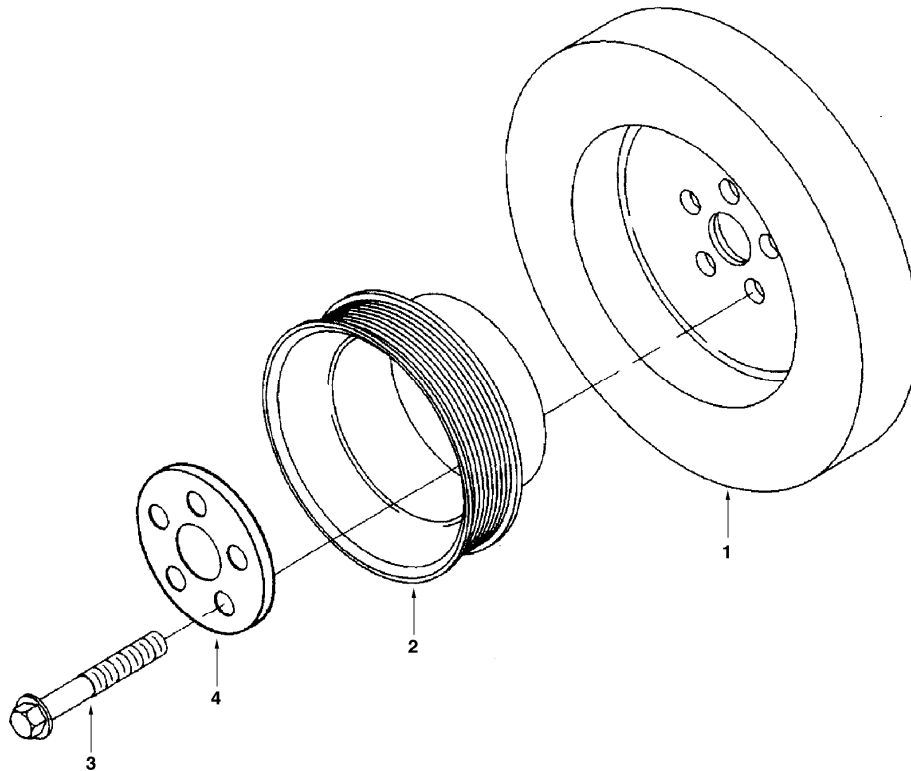

Date: 2014/1/20	Image id: SF119	Catalogue: 56123	Model: EC460
Brand: Volvo	Serial: 3001-9999	Group/Section: 216/300	Title: Vibration damper

Volvo Construction
Equipment Group
SF119

Section option	Kit	Option description
SADJ04B001		Air heater for engine
SADJ04B002		Without air pre-heater for engine

Q1-Q5	Option	Option description	
Q1 DJ04B001	SADJ04B001	Air heater for engine	
Q2 DJ04B002	SADJ04B002	Without air pre-heater for engine	

Pos	Part	Q1	Q2	Q3	Q4	Q5	PS	Kit	Description	Option(s)	Remark
1	SA3073587	1	1						Vib Damper		
2	SA3819407	1					SS		Pulley		
	SA3073676		1						Pulley		FOR TROPICAL
3	SA3896790	5	5						Bolt		
4	SA3896043	1	1						Plate