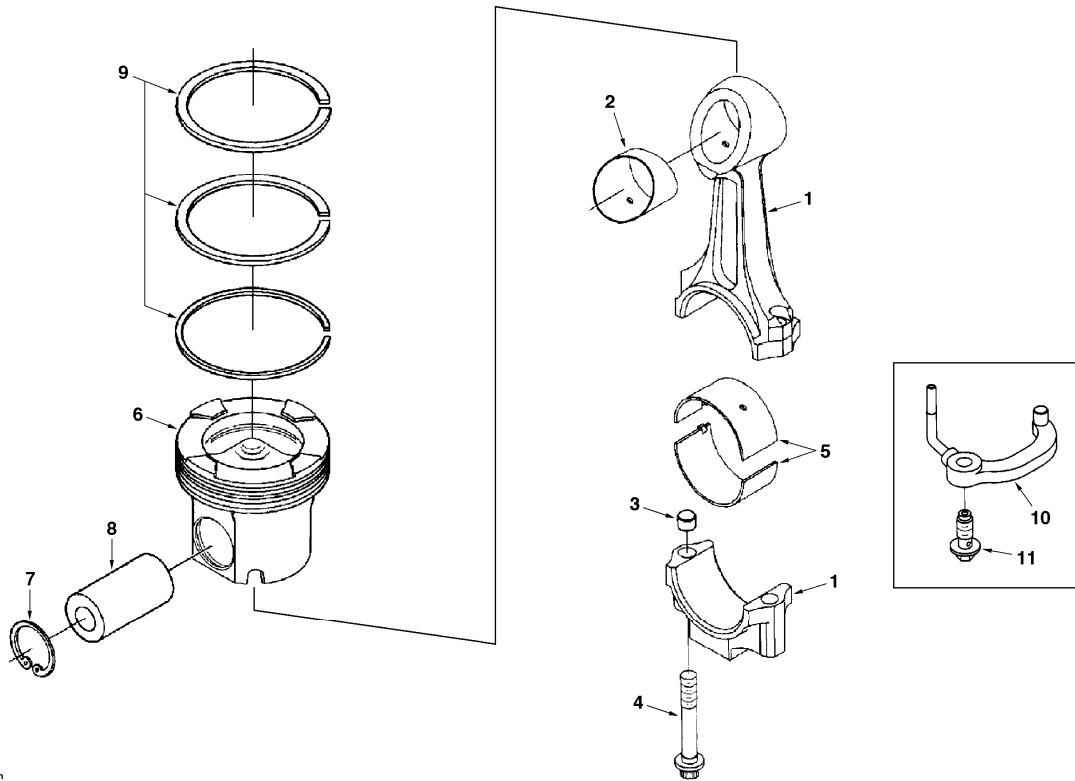

Date: 2014/1/20	Image id: SF108A	Catalogue: 56123	Model: EC460
Brand: Volvo	Serial: 3001-9999	Group/Section: 213/100	Title: Connecting rod and piston

Volvo Construction
Equipment Group
SF108A

Section option	Kit	Option description
SADJ04B001		Air heater for engine
SADJ04B002		Without air pre-heater for engine

Q1-Q5	Option	Option description	
Q1 DJ04B001	SADJ04B001	Air heater for engine	
Q2 DJ04B002	SADJ04B002	Without air pre-heater for engine	

Pos	Part	Q1	Q2	Q3	Q4	Q5	PS	Kit	Description	Option(s)	Remark
1	SA3899450	1	1						Connecting rod		
2	SA3896894	1	1						•Bushing		
3	SA3027106	2	2						•Ring		
4	SA3027108	2	2						•Bolt		
5	SA3016760	12	12						Bearing		STANDARD
	SA3016761	12	12						Bearing		0.25MM O SZ
	SA3016762	12	12						Bearing		0.50MM O SZ