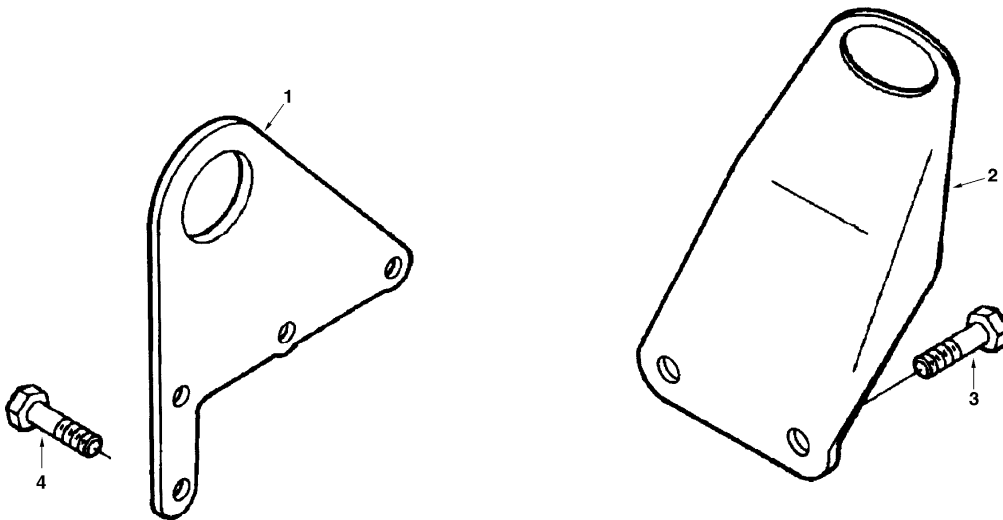

Date: 2014/1/20	Image id: SF107	Catalogue: 56123	Model: EC460
Brand: Volvo	Serial: 3001-9999	Group/Section: 212/500	Title: Lifting eye

Volvo Construction
Equipment Group
SF107

Q1-Q5	Option	Option description	
Q1 DJ04B001	SADJ04B001	Air heater for engine	
Q2 DJ04B002	SADJ04B002	Without air pre-heater for engine	

Pos	Part	Q1	Q2	Q3	Q4	Q5	PS	Kit	Description	Option(s)	Remark
1	SA3883586	1	1						Bracket		
2	SA3896347	1	1						Bracket		
3	SA3893834	2	2						Bolt		
4	SA3335044	4	4						Bolt