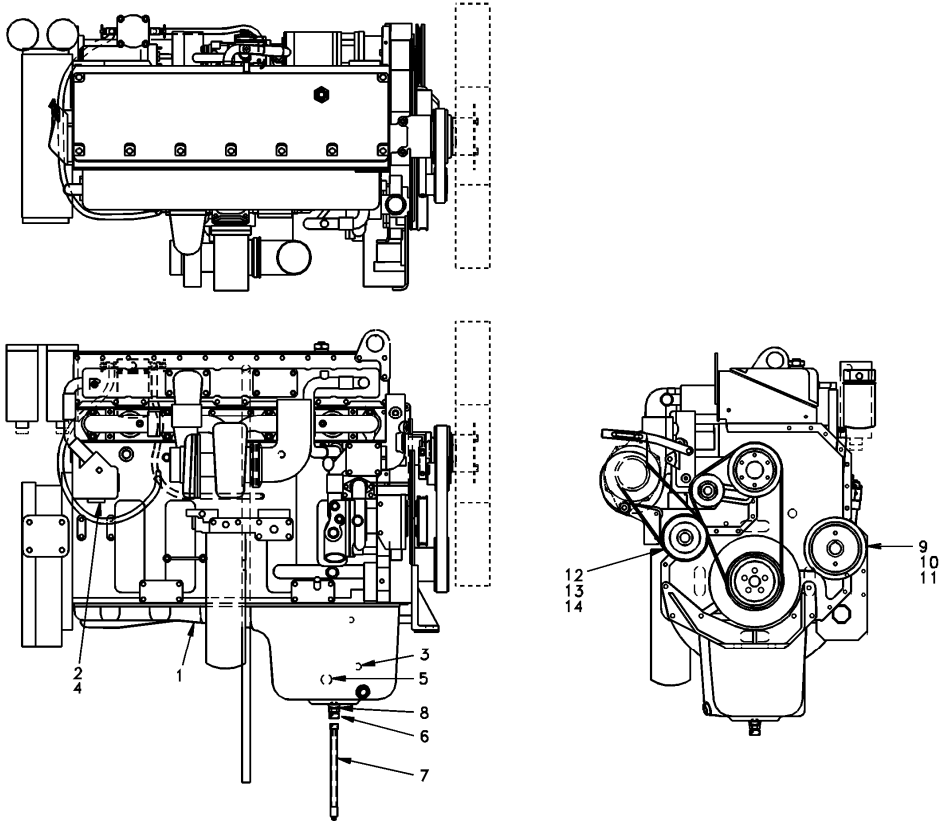

Date: 2014/1/20	Image id: SF101	Catalogue: 56123	Model: EC460
Brand: Volvo	Serial: 3001-9999	Group/Section: 210/100	Title: Engine

Section option	Kit	Option description
SADJ04B001		Air heater for engine
SADJ04B002		Without air pre-heater for engine
SADJ04C001		Engine block heater 120V
SADJ04C002		Engine block heater 240V