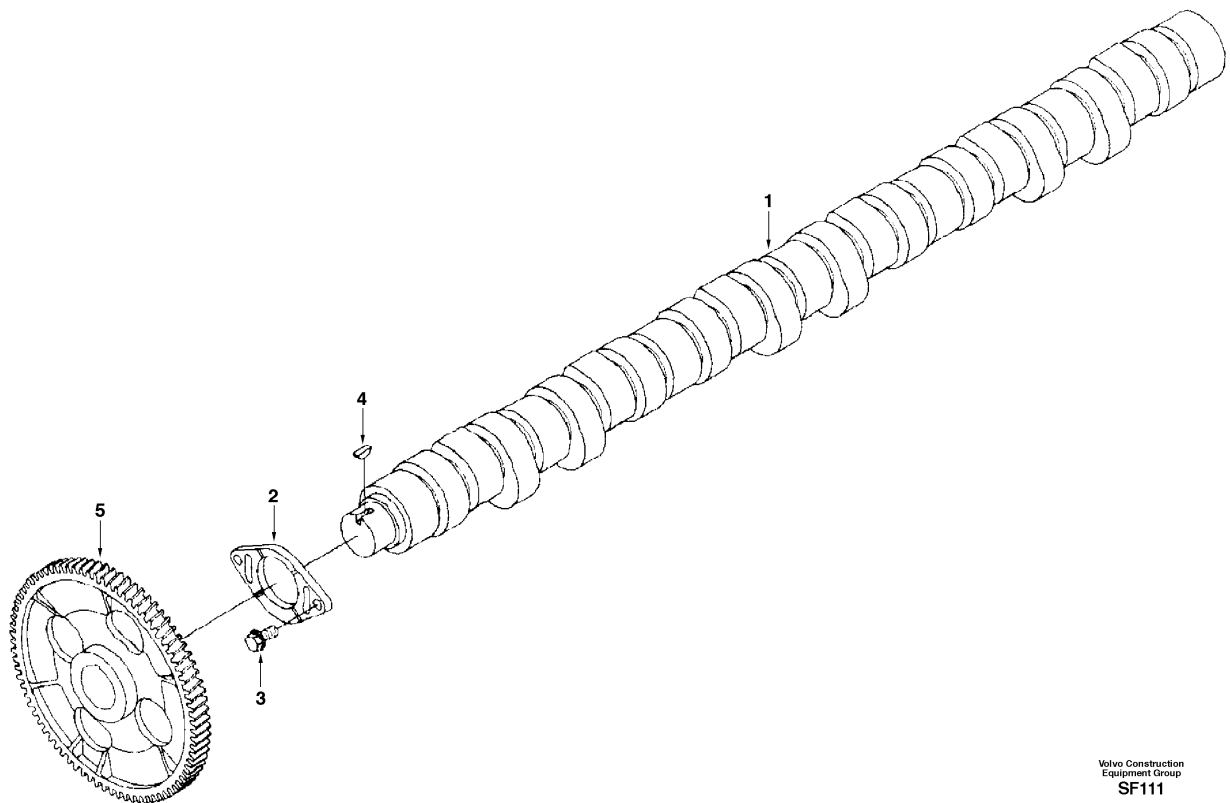

Date: 2014/1/20	Image id: SF111	Catalogue: 56123	Model: EC460
Brand: Volvo	Serial: 3001-9999	Group/Section: 215/100	Title: Camshaft

Volvo Construction
Equipment Group
SF111

Section option	Kit	Option description
SADJ04B001		Air heater for engine
SADJ04B002		Without air pre-heater for engine

Q1-Q5	Option	Option description	
Q1 DJ04B001	SADJ04B001	Air heater for engine	
Q2 DJ04B002	SADJ04B002	Without air pre-heater for engine	

Pos	Part	Q1	Q2	Q3	Q4	Q5	PS	Kit	Description	Option(s)	Remark
1	SA3087856	1							Camshaft		
	SA3895805		1						Camshaft		
2	SA3896335	1	1						Support		
3	SA3822067	2	2						Screw		
4	SA3009949	1							Woodruff Key		
	SA3009948		1						Woodruff Key		
5	SA3038989	1	1						Gear