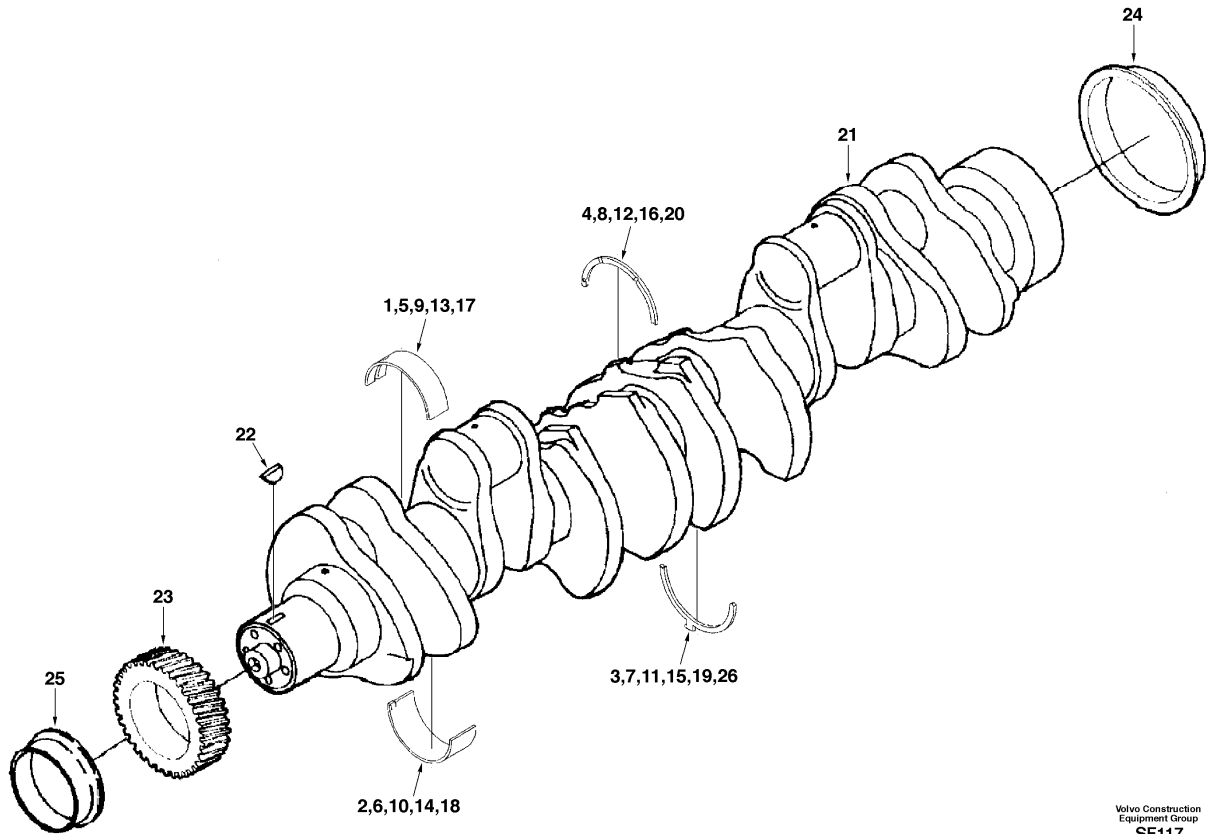

Pos	Part	Q1	Q2	Q3	Q4	Q5	PS	Kit	Description	Option(s)	Remark
1	SA3882680	1	1						Plug		
2	SA3883042	1	1						Seal		
3	SA3819521	3	3						Screw		
4	SA108330	3	3						Washer		

Date: 2014/1/20	Image id: SF117	Catalogue: 56123	Model: EC460
Brand: Volvo	Serial: 3001-9999	Group/Section: 216/100	Title: Crankshaft