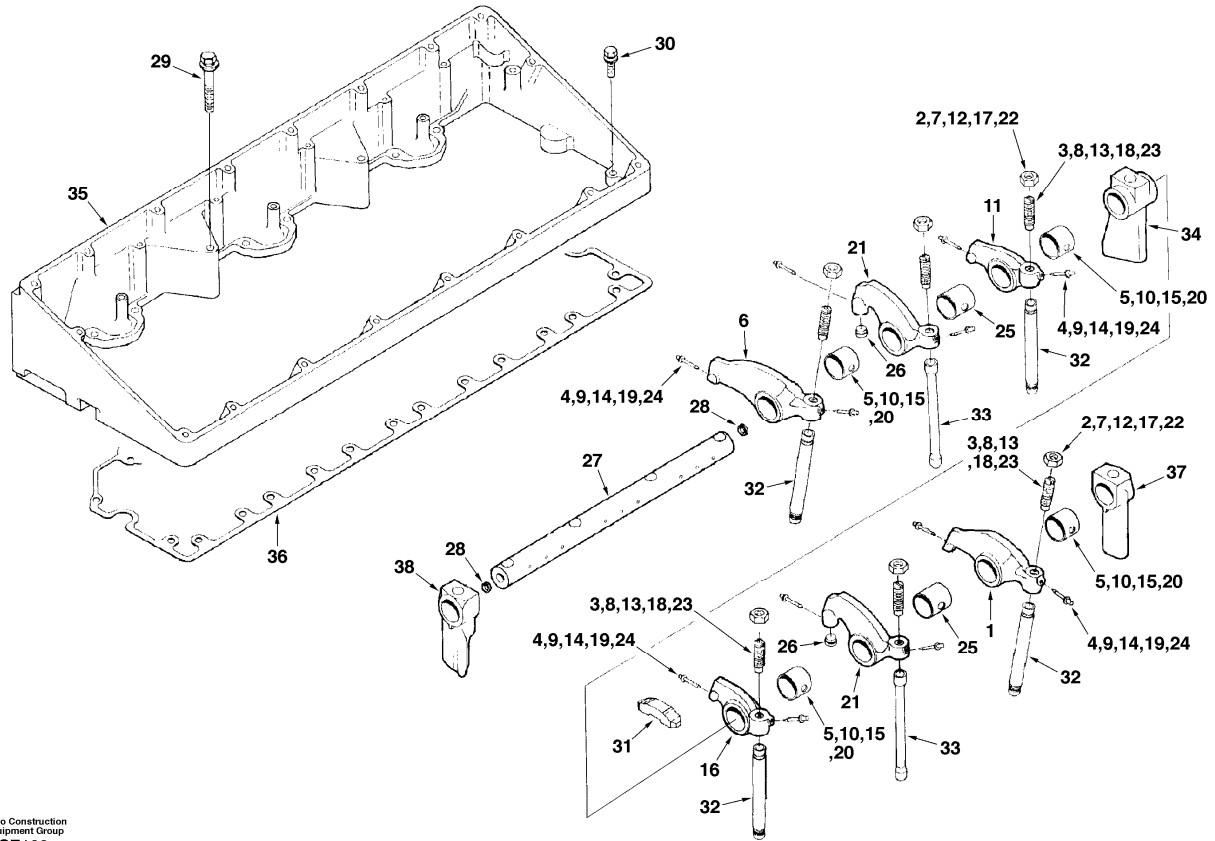

Date: 2014/1/20	Image id: SF109	Catalogue: 56123	Model: EC460
Brand: Volvo	Serial: 3001-9999	Group/Section: 214/200	Title: Rocker arm

Volvo Construction
Equipment Group
SF109

Section option	Kit	Option description
SADJ04B001		Air heater for engine
SADJ04B002		Without air pre-heater for engine

Q1-Q5	Option	Option description	
Q1 DJ04B001	SADJ04B001	Air heater for engine	
Q2 DJ04B002	SADJ04B002	Without air pre-heater for engine	

Pos	Part	Q1	Q2	Q3	Q4	Q5	PS	Kit	Description	Option(s)	Remark
1	SA3064600	3	3				SS		Rocker Arm		EXH CYL 2,4,6
2	SA3066257	1	1						•Nut		
3	SA3066644	1	1						•Bolt		
4	SA3067941	2	2						•Plug		
5	SA3019733	1	1						•Bushing		
6	SA3064597	3	3				SS		Rocker Arm		EXH CYL 1,3,5
7	SA3066257	1	1						•Nut