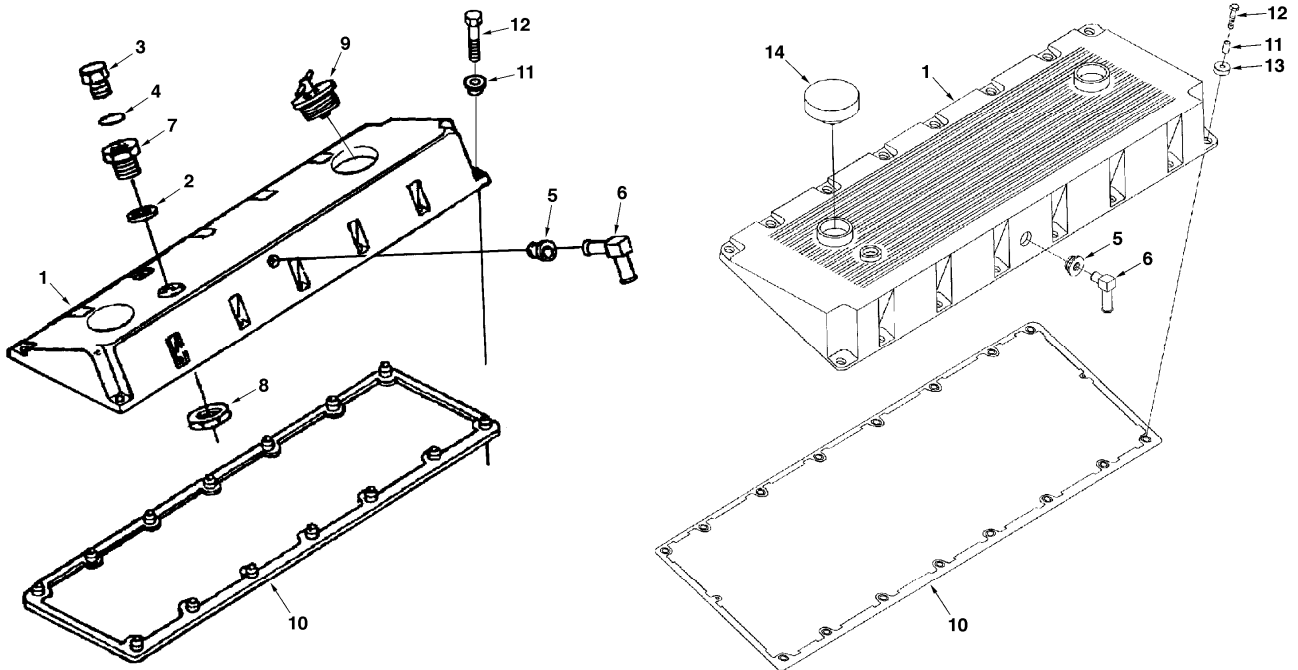

Date: 2014/1/20	Image id: SF103	Catalogue: 56123	Model: EC460
Brand: Volvo	Serial: 3001-9999	Group/Section: 211/200	Title: Valve cover

Volvo Construction
Equipment Group
SF103

Section option	Kit	Option description
SADJ04B001		Air heater for engine
SADJ04B002		Without air pre-heater for engine