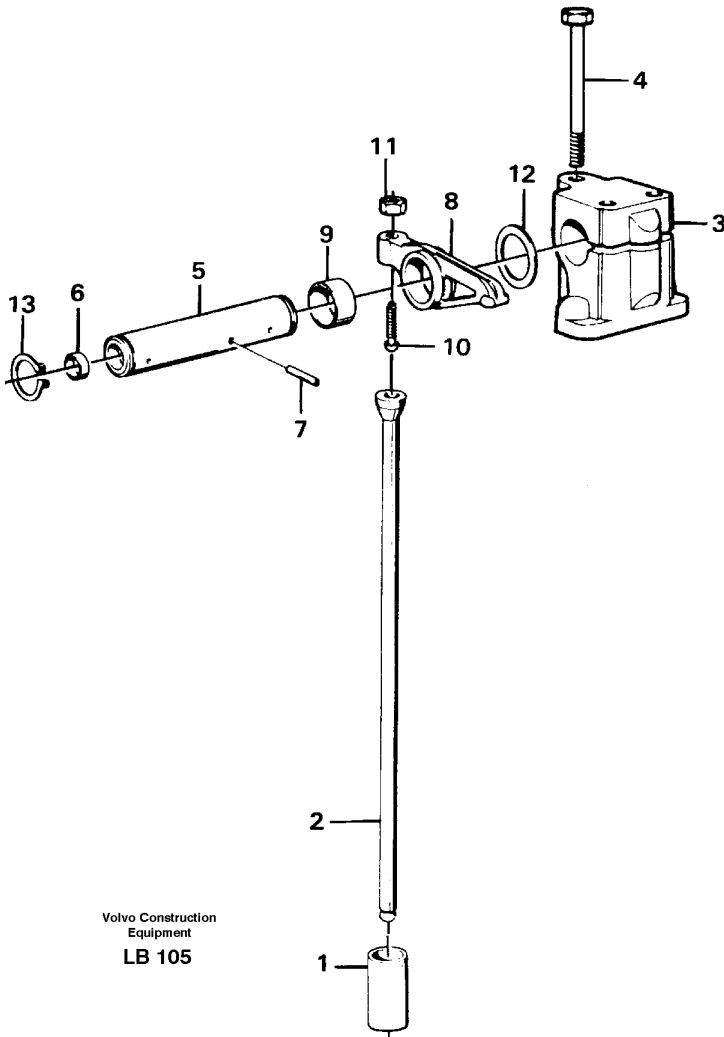

Date: 2014/1/19	Image id: LB105	Catalogue: 99528	Model: EC450
Brand: Volvo	Serial: 1782-9999	Group/Section: 214/100	Title: Valve mechanism

Volvo Construction
Equipment
LB 105

Pos	Part	Q1	Q2	Q3	Q4	Q5	PS	Kit	Description	Option(s)	Remark
1	VOE479863	12							Tappet		
2	VOE423021	12							Push rod		ENG - 249991
	VOE423021	12							Push rod		(VOE423021)ENG 249992 - 252856
	VOE423021	12							Push rod		ENG 252857 -
3	VOE423266	6							Bearing Bracket		
4	VOE423331	18							Screw		
5	VOE423267	6							Shaft		
6	VOE946778	12							•Cap plug		
7	VOE950499	6							•Pin		
8	VOE423263	12							Rocker arm		
9	VOE422066	12							•Bushing