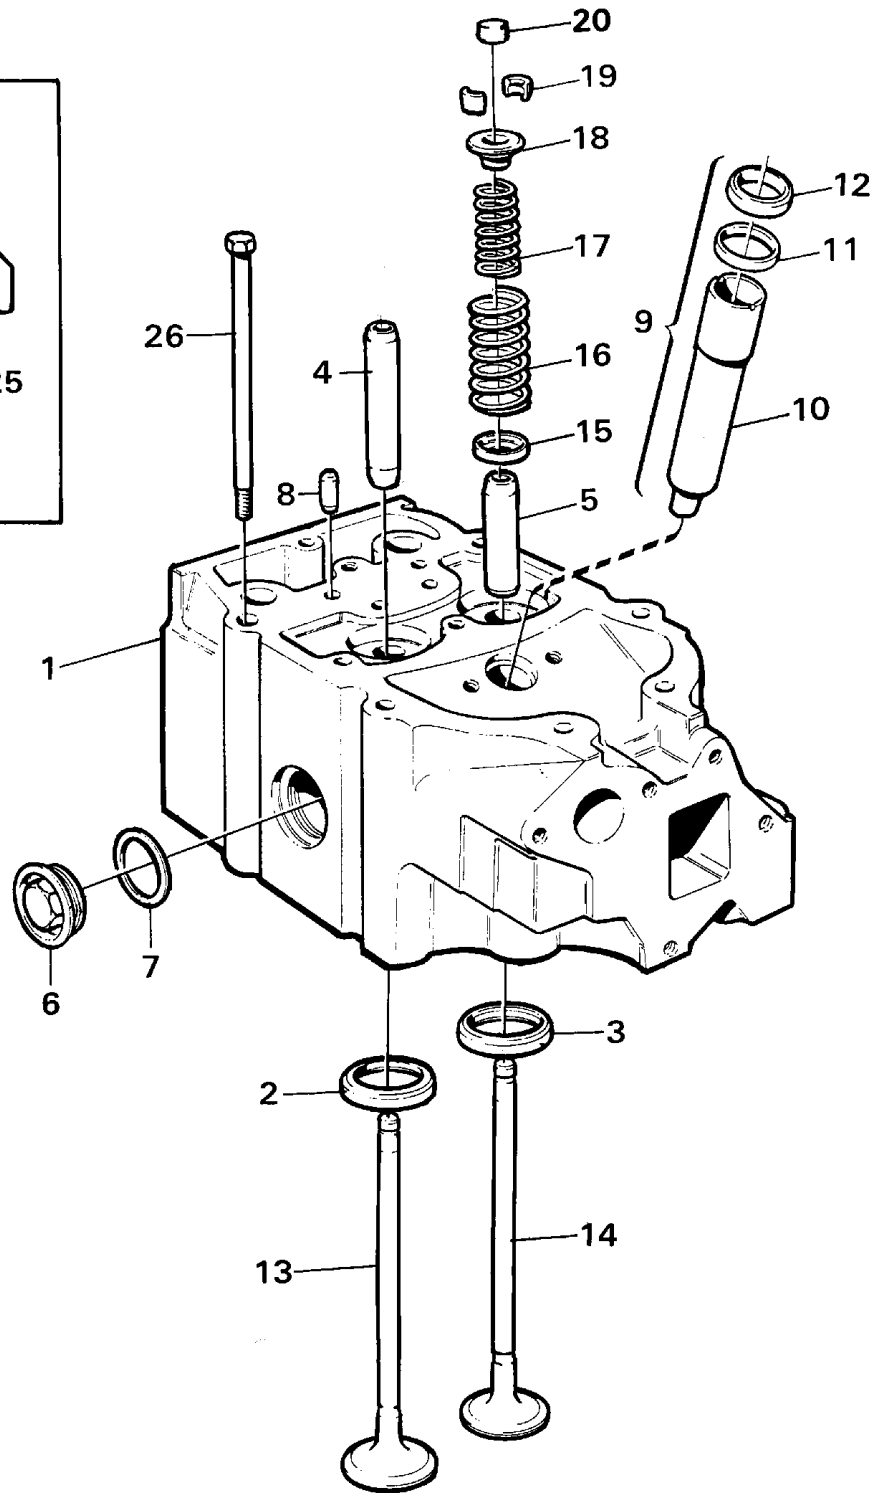

Date: 2014/1/19	Image id: LB103	Catalogue: 99528	Model: EC450
Brand: Volvo	Serial: 1782-9999	Group/Section: 211/100	Title: Cylinder head.

Volvo Construction
Equipment
LB 103

Pos	Part	Q1	Q2	Q3	Q4	Q5	PS	Kit	Description	Option(s)	Remark
	VOE479952	6							Cylinder head