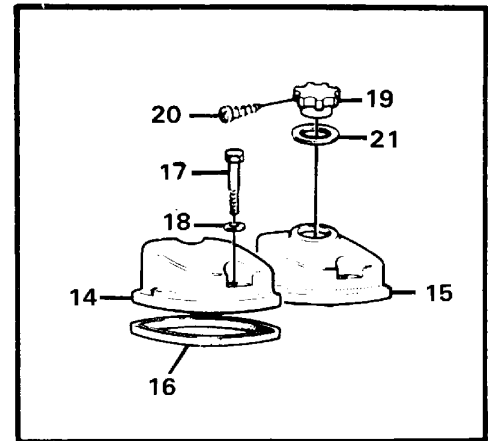

Date: 2014/1/19	Image id: LB105	Catalogue: 99528	Model: EC450
Brand: Volvo	Serial: 1782-9999	Group/Section: 214/100	Title: Valve mechanism

Volvo Construction
Equipment
LB 105

Pos	Part	Q1	Q2	Q3	Q4	Q5	PS	Kit	Description	Option(s)	Remark
1	VOE479863	12							Tappet		
2	VOE423021	12							Push rod		ENG - 249991
	VOE423021	12							Push rod		(VOE423021)ENG 249992 - 252856
	VOE423021	12							Push rod		ENG 252857 -
3	VOE423266	6							Bearing Bracket		
4	VOE423331	18							Screw		
5	VOE423267	6							Shaft		
6	VOE946778	12							•Cap plug		
7	VOE950499	6							•Pin		
8	VOE423263	12							Rocker arm		
9	VOE422066	12							•Bushing