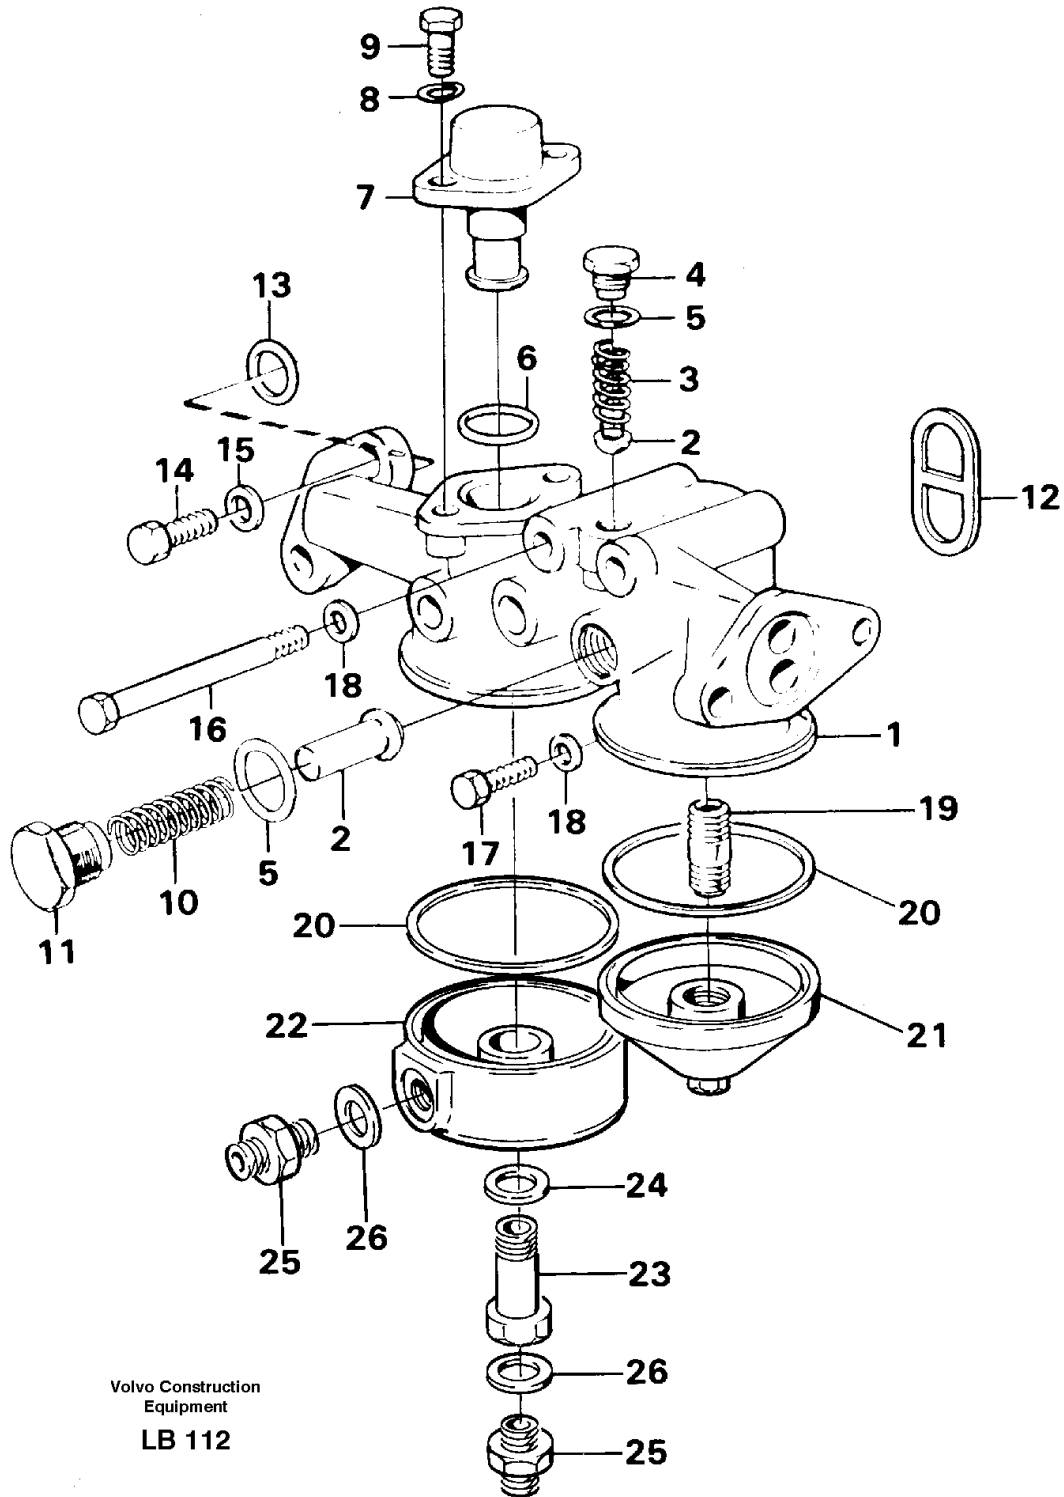

Date: 2014/1/19	Image id: LB112	Catalogue: 99528	Model: EC450
Brand: Volvo	Serial: 1782-9999	Group/Section: 222/150	Title: Oil filter housing

Pos	Part	Q1	Q2	Q3	Q4	Q5	PS	Kit	Description	Option(s)	Remark
	VOE470983	1							Housing		(VOE470979)