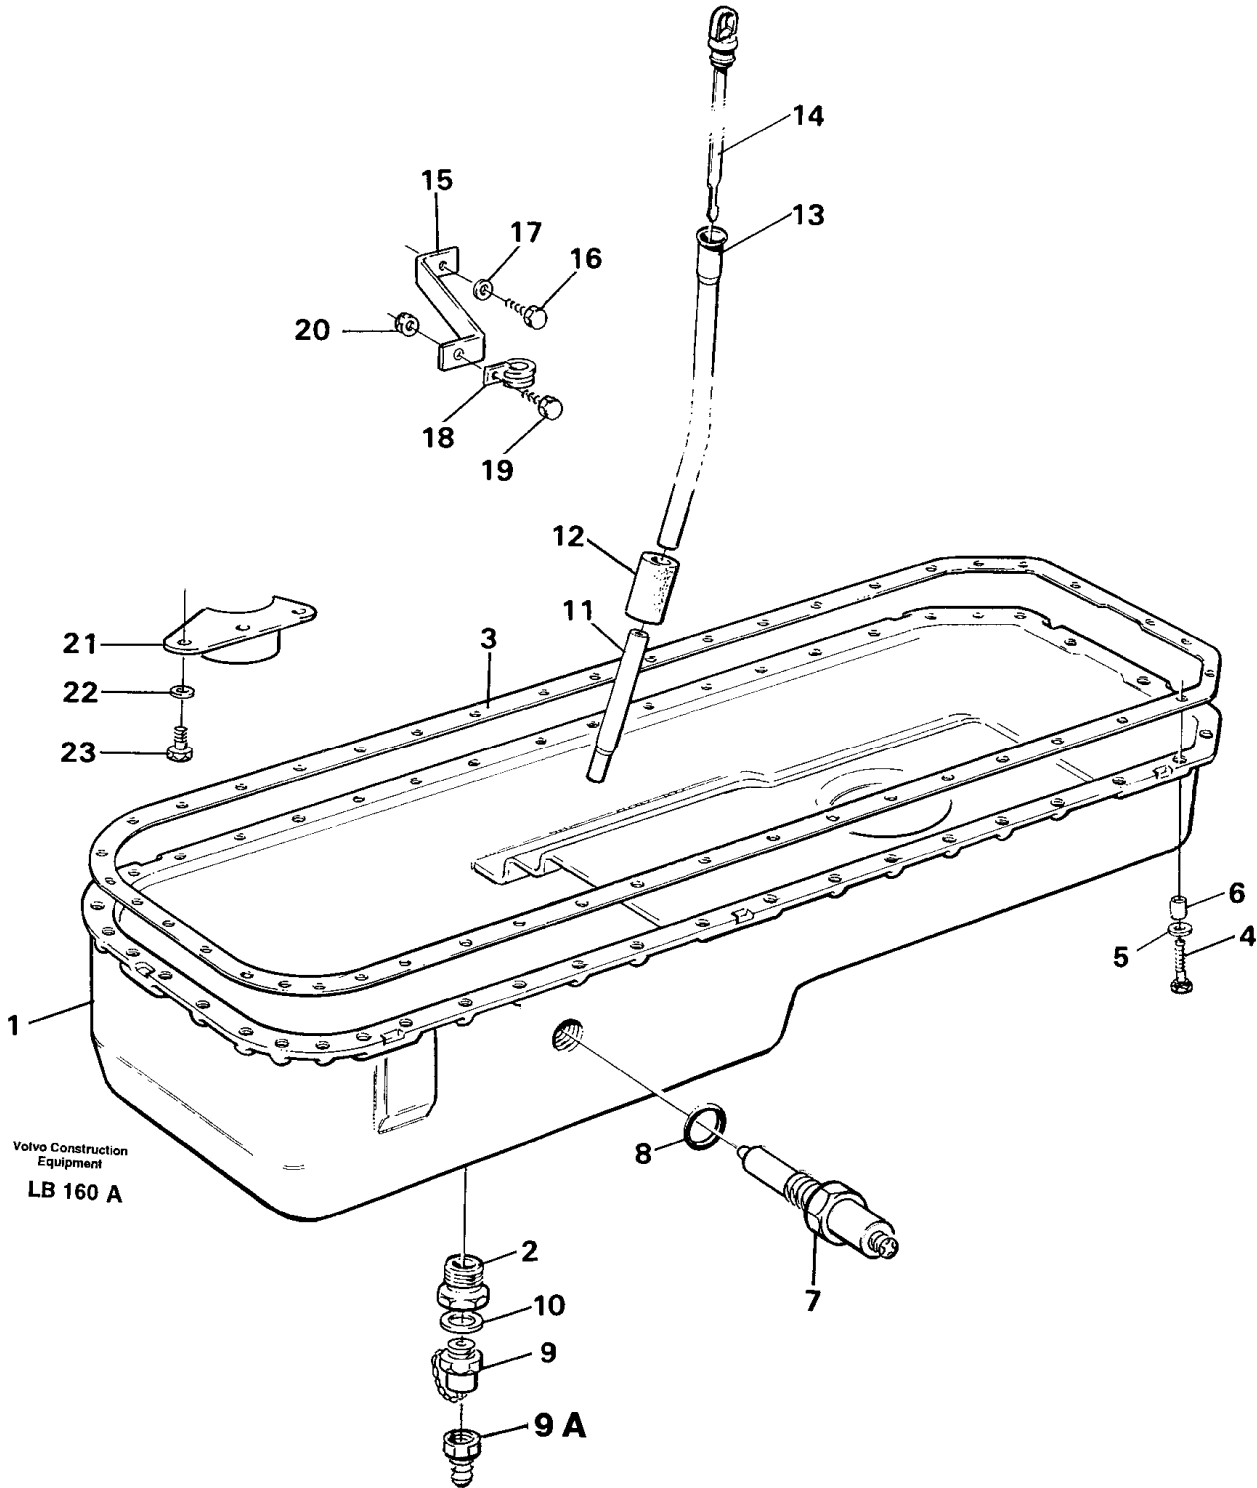

Date: 2014/1/19	Image id: LB160A	Catalogue: 99528	Model: EC450
Brand: Volvo	Serial: 1782-9999	Group/Section: 217/100	Title: Oil sump

Pos	Part	Q1	Q2	Q3	Q4	Q5	PS	Kit	Description	Option(s)	Remark
1	VOE11031870	1							Oil pan