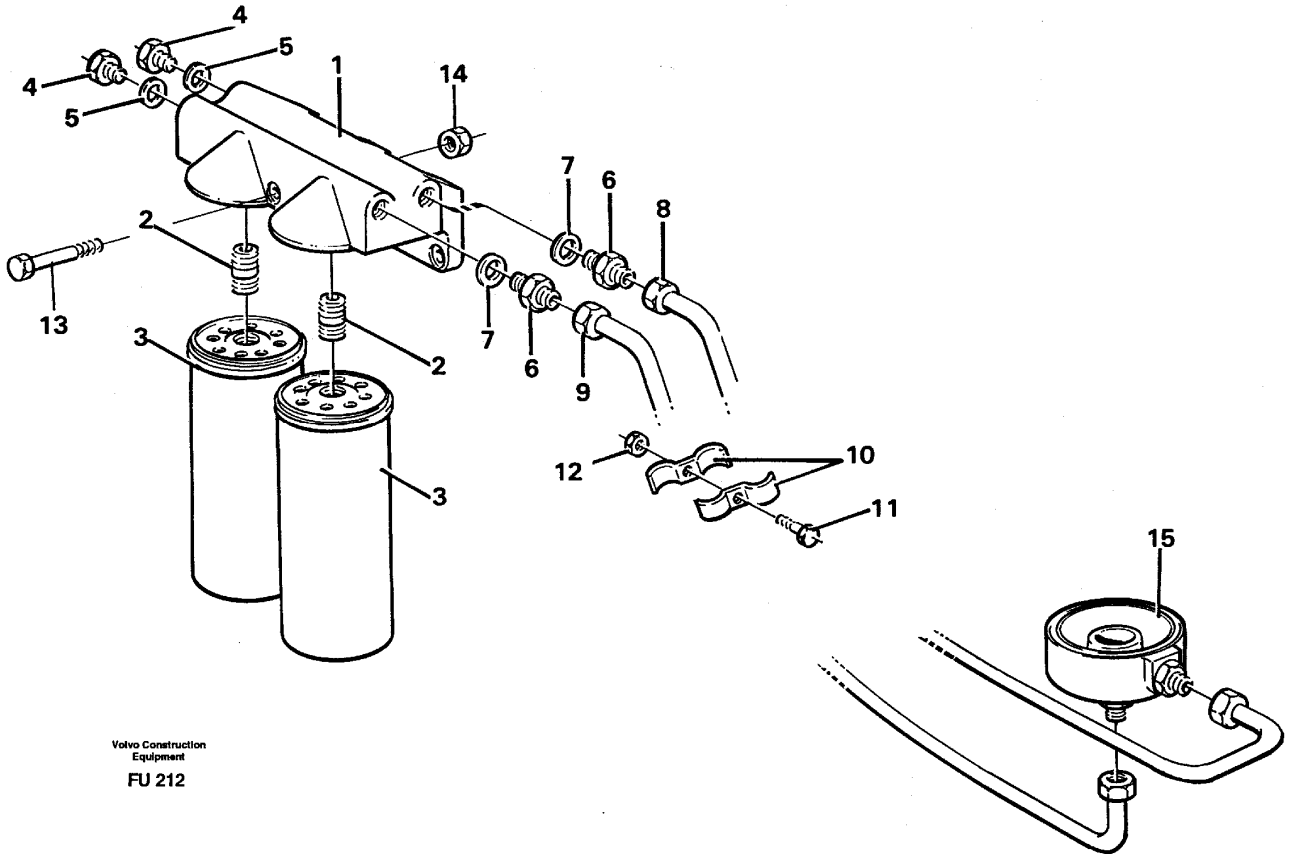

Date: 2014/1/17	Image id: FU212	Catalogue: 99522	Model: EC390
Brand: Volvo	Serial: 1001-9999	Group/Section: 222/200	Title: Oil filter

Pos	Part	Q1	Q2	Q3	Q4	Q5	PS	Kit	Description	Option(s)	Remark
1	VOE11031901	1							Oil Filter Hsg		
2	VOE466623	2							Nipple		
3	VOE466634	2							Oil Filter		
4	VOE13960634	2							Plug		
5	VOE13947627	2							Plane Gasket		(VOE947627)
6	VOE947554	2							Nipple		
7	VOE948885	2							Plane Gasket		
8	VOE11031245	1							Pipe		
9	VOE11031246	1							Pipe		
10	VOE947219	4							Clamp		(VOE13947219)
11	VOE965212	2							Screw		(VOE13965212)
12	VOE13945407	2							Nut		
13	VOE13965185	3							Flange screw		L = 40mm
	VOE968237	1							Flange screw		L = 120mm
14	VOE13971095	4							Flange nut		
15		1							Cap		See ref 222/150