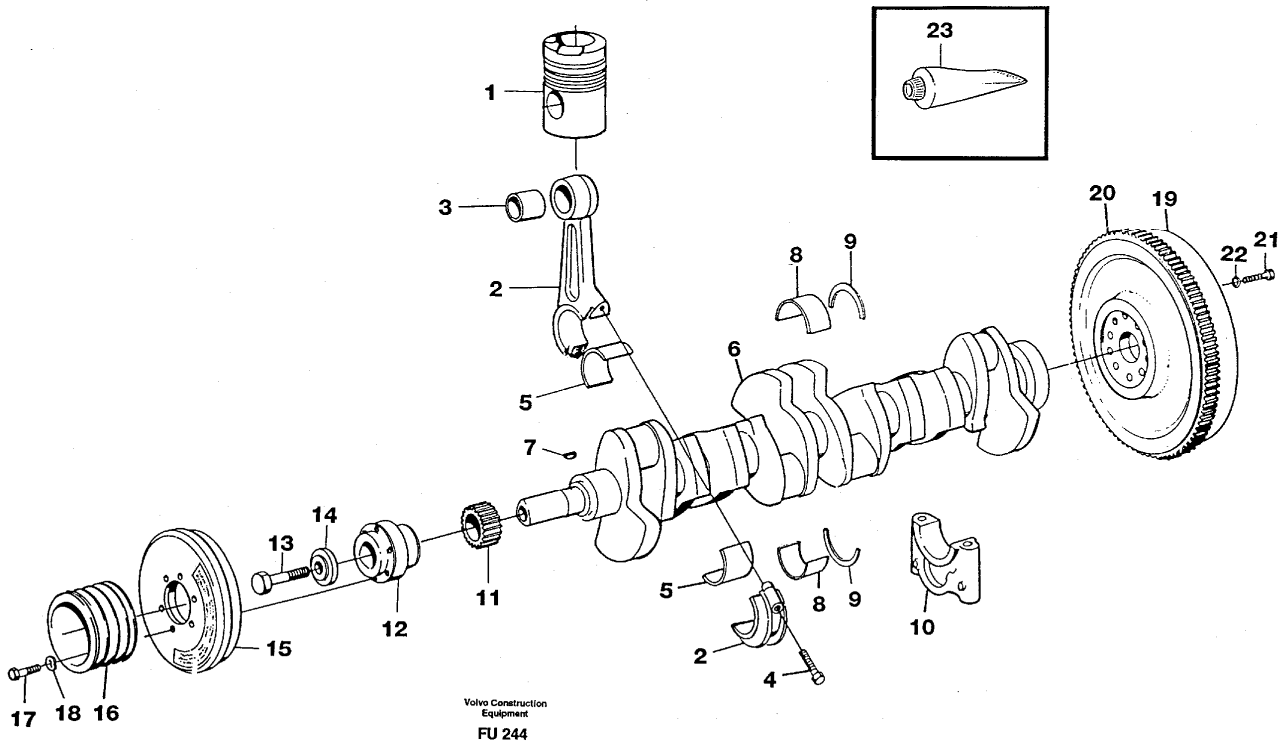

Date: 2014/1/17	Image id: FU244	Catalogue: 99522	Model: EC390
Brand: Volvo	Serial: 1001-9999	Group/Section: 216/100	Title: Crankshaft and related parts

Pos	Part	Q1	Q2	Q3	Q4	Q5	PS	Kit	Description	Option(s)	Remark
1		6							Piston		See ref 213/100
2	VOE422706	6							Connecting rod		
3	VOE422708	6							•Bushing		
4	VOE1545479	12							•Screw		
5	VOE270124	6							Big End Brg Kit		STD
5	VOE270125	6							Big End Brg Kit		0,25 O SZ
5	VOE270126	6							Big End Brg Kit		0,50 O SZ
5	VOE270127	6							Big End Brg Kit		0,75 O SZ
5	VOE270128	6							Big End Brg Kit		1,00 O SZ
6	VOE20381957	1							Crankshaft		(VOE8194304)
7	VOE422253	1							•Key		
8	VOE270438	7							Main bearing kit		STD
8	VOE270439	7							Main bearing kit		0,010" U SZ
8	VOE270440	7							Main bearing kit		0,020" U SZ
8	VOE270441	7							Main bearing kit		0,030" U SZ
8	VOE270442	7							Main bearing kit		0,040" U SZ
8	VOE270443	7							Main bearing kit		0,050" U SZ
9	VOE276758	1							Thrust washer kit		STD