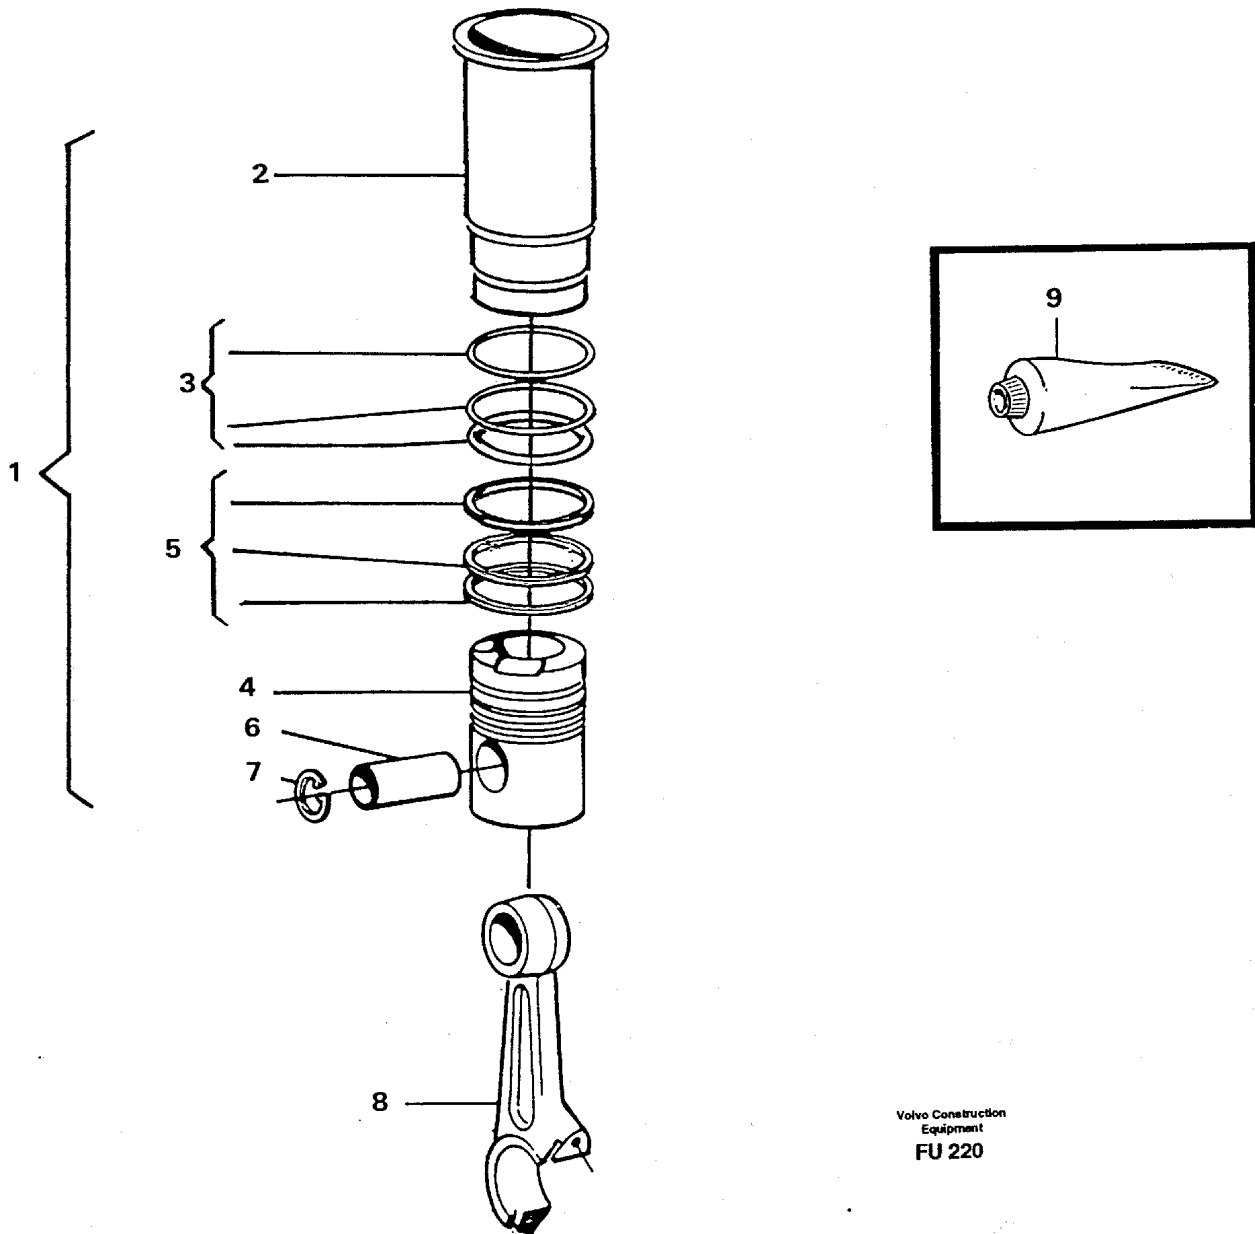

Date: 2014/1/17	Image id: FU220	Catalogue: 99522	Model: EC390
Brand: Volvo	Serial: 1001-9999	Group/Section: 213/100	Title: Cylinder liner

Volvo Construction
Equipment
FU 220

Pos	Part	Q1	Q2	Q3	Q4	Q5	PS	Kit	Description	Option(s)	Remark
1	VOE276859	6							Cylinder liner kit		
2	VOE479380	6					NS		•Cylinder liner		
3	VOE271157	6							•Sealing Kit		
4	VOE8194470	6					NS		•Piston		
5	VOE276197	6							•Piston Ring Kit		
6	VOE8194586	6							•Piston Pin		(VOE479874)
7	VOE914529	12							•Snap Ring