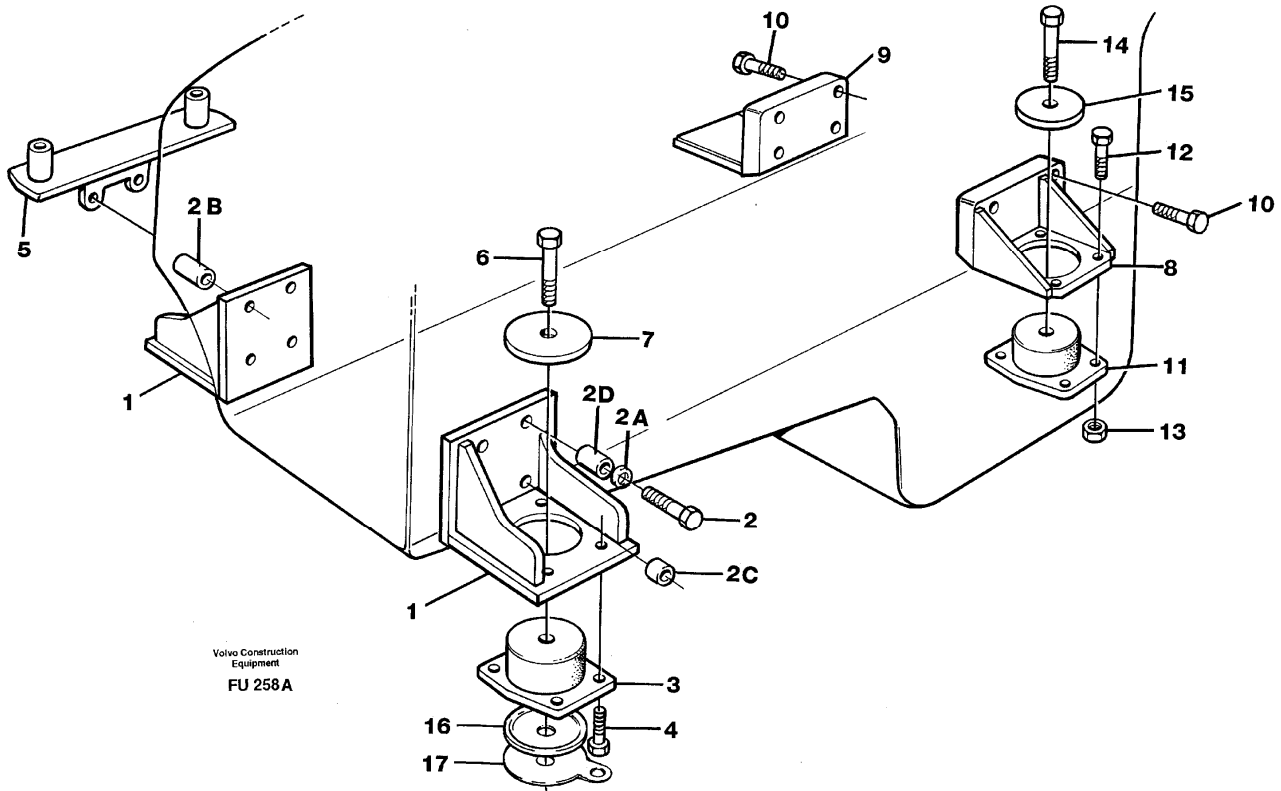

Date: 2014/1/17	Image id: FU258A	Catalogue: 99522	Model: EC390
Brand: Volvo	Serial: 1001-9999	Group/Section: 218/100	Title: Engine mounting

Pos	Part	Q1	Q2	Q3	Q4	Q5	PS	Kit	Description	Option(s)	Remark
1	VOE14344757	2							Engine anchorage		LH, FRONT AND REAR
2	VOE13970906	4							Hexagon screw		L = 70MM
	VOE13970910	4							Hexagon screw		L = 100MM
2A	VOE14248129	10							Washer		
2B	VOE14344699	2							Spacer		
2C	VOE14344696	4							Spacer		
2D	VOE14344698	2							Spacer		
3	VOE14343643	2							Rubber cushion		(VOE14341744)
4	VOE14310063	8							Screw		
5	VOE14268025	1							Bracket		
6	VOE963347	2							Hexagon screw		
7	VOE14343874	2							Washer		
8	VOE14344716	1							Engine anchorage		RH, REAR
9	VOE14344717	1							Engine anchorage		RH, FRONT
10	VOE14310035	8							Lock screw		
10A	VOE955899	8							Washer		
11	VOE14343643	2							Rubber cushion		(VOE14341744)