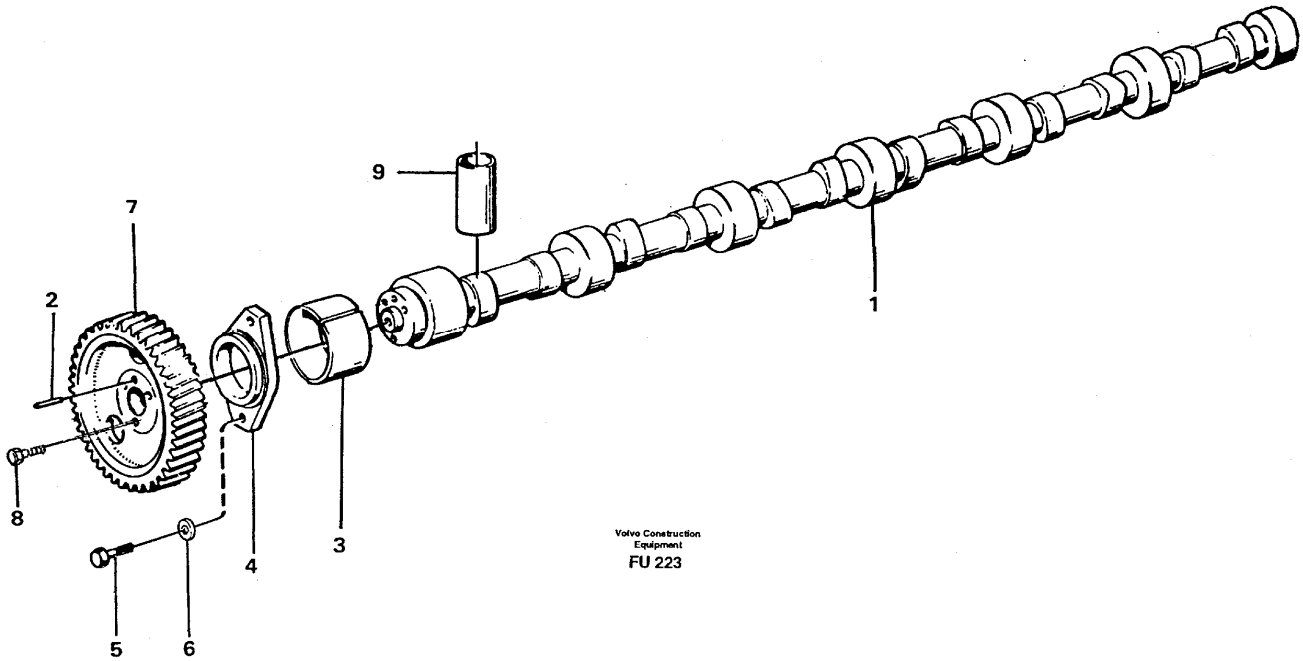

Date: 2014/1/17	Image id: FU223	Catalogue: 99522	Model: EC390
Brand: Volvo	Serial: 1001-9999	Group/Section: 215/150	Title: Camshaft

Pos	Part	Q1	Q2	Q3	Q4	Q5	PS	Kit	Description	Option(s)	Remark
1	VOE8194480	1							Camshaft		
2	VOE950588	1							•Pin		
3		7							Bushing		See ref 212/100
4	VOE465789	1							Flange		(VOE469324) ENG-287876
	VOE465789	1							Flange		ENG 287877 -
5	VOE13940115	2							Screw		(940115)
6	VOE13942336	2							Spring washer		(942336)
7		1							Camshaft gear		See ref 215/100
8		3							Screw		See ref 215/100
9		12							Tappet		See ref 214/100