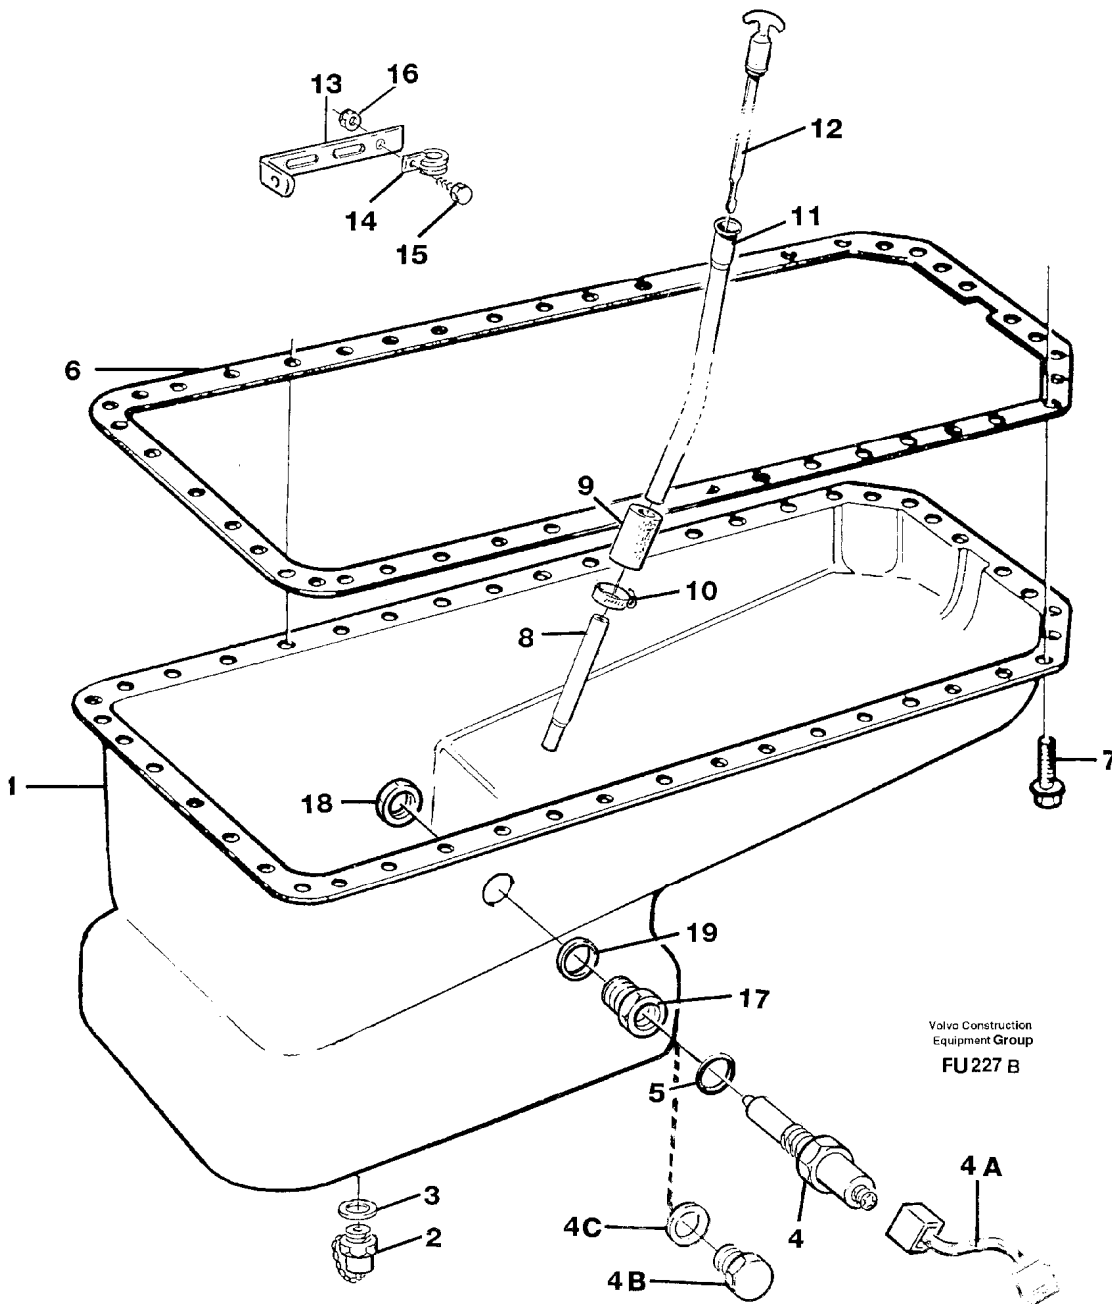

Date: 2014/1/17	Image id: FU227B	Catalogue: 99522	Model: EC390
Brand: Volvo	Serial: 1001-9999	Group/Section: 217/100	Title: Oil sump

Pos	Part	Q1	Q2	Q3	Q4	Q5	PS	Kit	Description	Option(s)	Remark
1	VOE11031299	1							Oil pan		
2	VOE11054692	1							Valve		
3	VOE949329	1							Gasket		
4	VOE14263367	1							Level guard		B41, SER NO - 1087