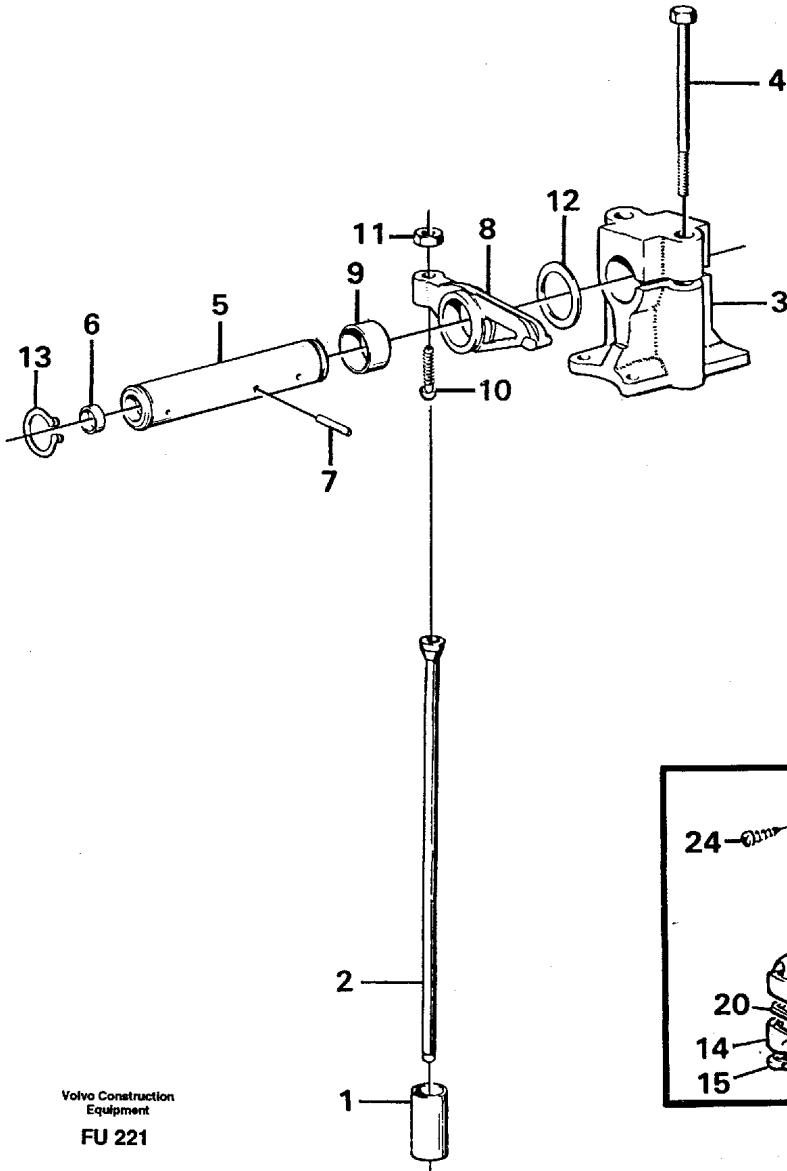

Date: 2014/1/17	Image id: FU221	Catalogue: 99522	Model: EC390
Brand: Volvo	Serial: 1001-9999	Group/Section: 214/100	Title: Valve mechanism

Volvo Construction
Equipment
FU 221

Pos	Part	Q1	Q2	Q3	Q4	Q5	PS	Kit	Description	Option(s)	Remark
1	VOE479863	12							Tappet		(479031)
2	VOE467820	12							Push rod		(VOE467820)ENG 307027
	VOE467820	12							Push rod		(VOE8121477)ENG 307028 -
3	VOE422018	6							Bearing Bracket		
4	VOE7422428	12							Screw		
5	VOE422019	6							Rocker arm shaft