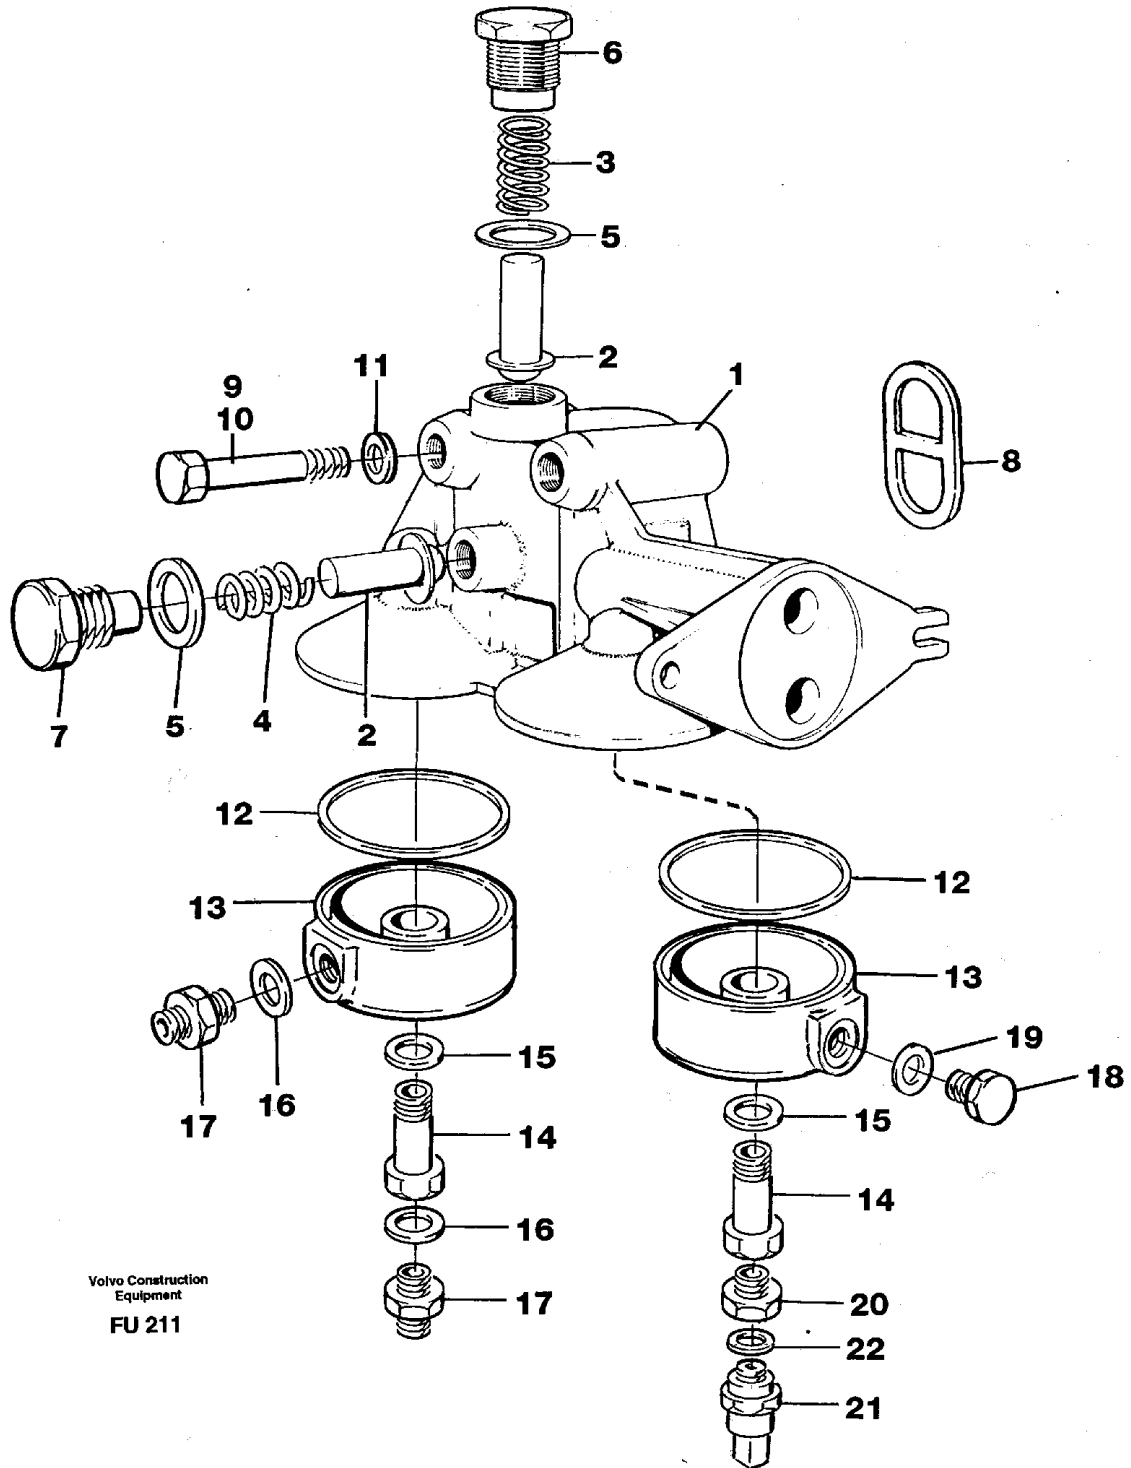

Date: 2014/1/17	Image id: FU211	Catalogue: 99522	Model: EC390
Brand: Volvo	Serial: 1001-9999	Group/Section: 222/150	Title: Filter housing

Volvo Construction
Equipment
FU 211

Pos	Part	Q1	Q2	Q3	Q4	Q5	PS	Kit	Description	Option(s)	Remark
	VOE8194717	1							Oil filter housing		(VOE422811)