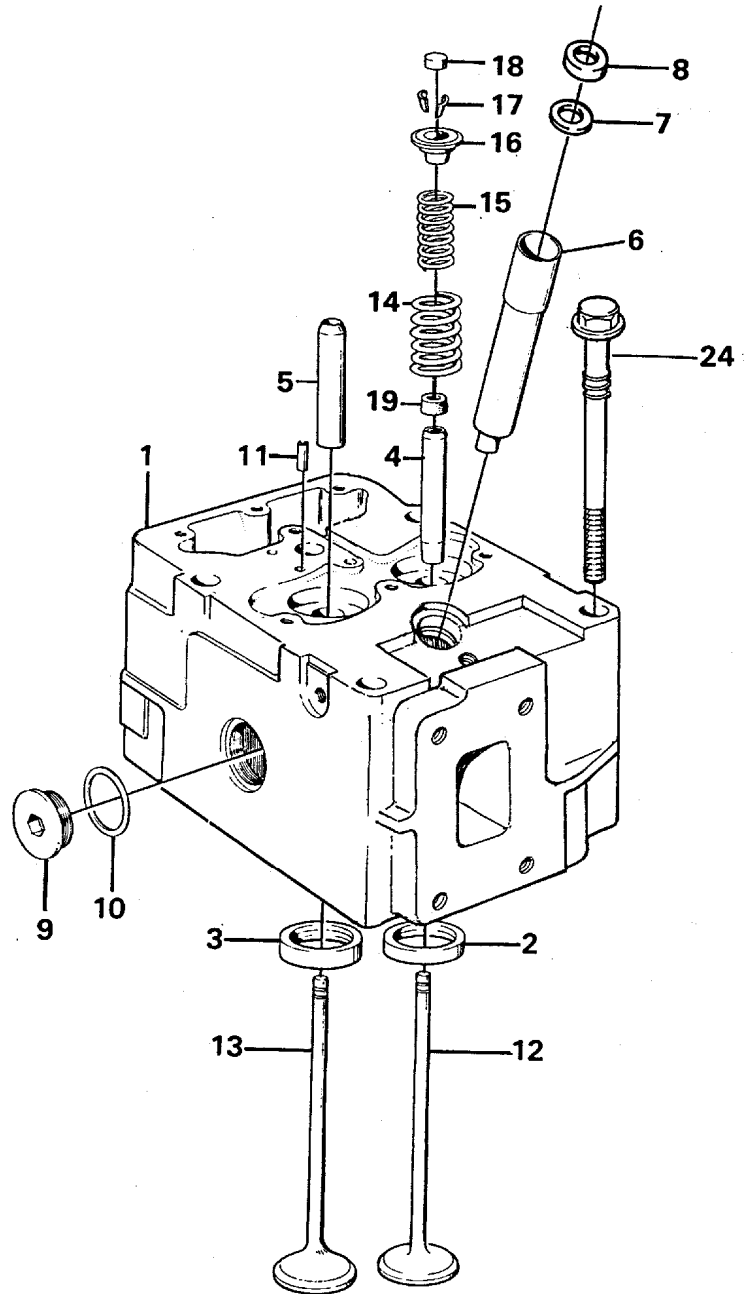

Date: 2014/1/17	Image id: FU356	Catalogue: 99522	Model: EC390
Brand: Volvo	Serial: 1001-9999	Group/Section: 210/150	Title: Engine

Pos	Part	Q1	Q2	Q3	Q4	Q5	PS	Kit	Description	Option(s)	Remark
	VOE15003091	1							Engine		(VOE497282)TD 103 KAE
1		1							Cylinder block		See ref 212/100
2		1							Cylinder head		See ref 211/100
3		1							Flywheel housing		See ref 210/200
4		1							Crank mechanism		See ref 216/100
5		1							Cyl liner and piston		See ref 213/100
6		1							Camshaft		See ref 215/150
7		1							Timing gear casing		See ref 215/100
8		1							Lubricating system		See ref 221/100
9		1							Oil sump		See ref 217/100
10		1							Inlet pipe		See ref 251/150
11		1							Exhaust pipe		See ref 251/200

Date: 2014/1/17	Image id: FU218	Catalogue: 99522	Model: EC390
Brand: Volvo	Serial: 1001-9999	Group/Section: 211/100	Title: Cylinder head

Volvo Construction
Equipment
FU 218

Pos	Part	Q1	Q2	Q3	Q4	Q5	PS	Kit	Description	Option(s)	Remark
1	VOE8194452	6							Cylinder head		
2	VOE467474	6							•Valve seat		STD D
	VOE467590	6							•Valve seat		0,2 O SZ
3	VOE1545886	6							•Valve seat		STD D, (11987041)
	VOE1545885	6							•Valve seat		(VOE11987040)0,2 O SZ

Date: 2014/1/17	Image id: FU219A	Catalogue: 99522	Model: EC390
Brand: Volvo	Serial: 1001-9999	Group/Section: 212/100	Title: Cylinder block

Pos	Part	Q1	Q2	Q3	Q4	Q5	PS	Kit	Description	Option(s)	Remark
1	VOE8194668	1							Cylinder block		
2	VOE467630	1					NS		•Cap		
3	VOE422426	1							•Pin		
4	VOE7422067	14							•Screw		
5	VOE422076	1							•Bushing		
6	VOE422077	1							•Bushing		
7	VOE422078	1							•Bushing		
8	VOE11000014	1							•Bushing		
9	VOE422080	1							•Bushing		
10	VOE422081	1							•Bushing		
11	VOE422082	1							•Bushing		
12	VOE467367	5							•Plug		(467649)
13	VOE821335	1							•Plug		
14	VOE1556907	1							•Gasket		(VOE469328)(468462)
15	VOE952075	1							•Plug		