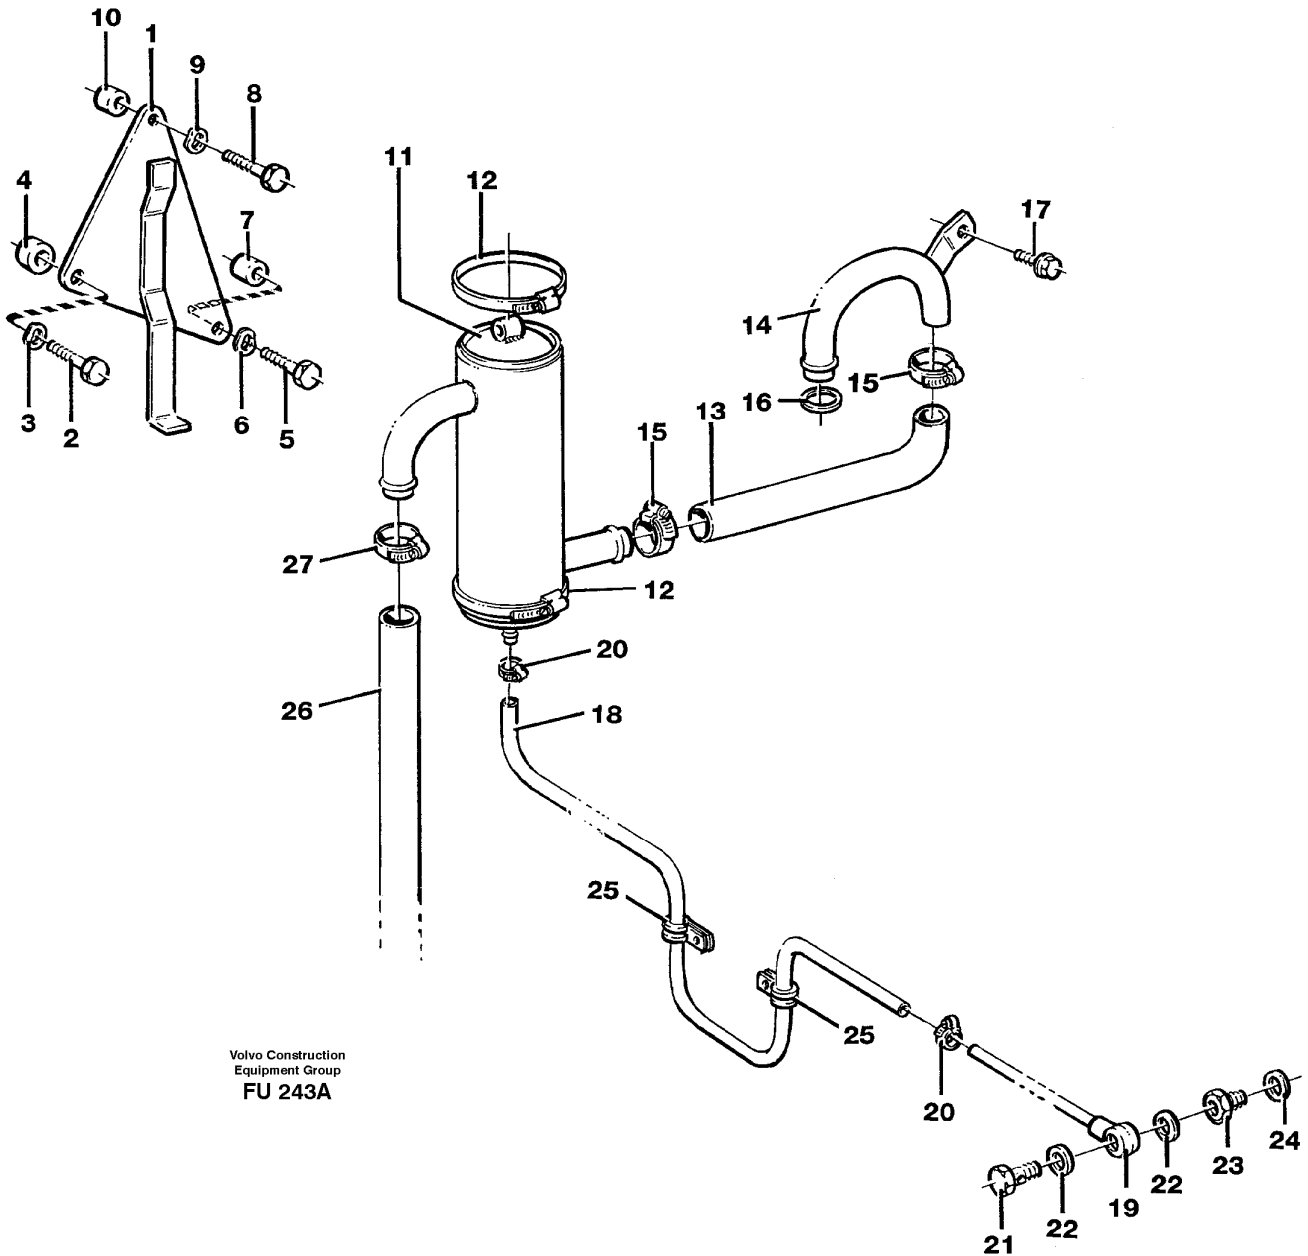

Date: 2014/1/17	Image id: FU243A	Catalogue: 99522	Model: EC390
Brand: Volvo	Serial: 1001-9999	Group/Section: 212/150	Title: Crankcase ventilation.

Pos	Part	Q1	Q2	Q3	Q4	Q5	PS	Kit	Description	Option(s)	Remark
1	VOE11031267	1							Bracket		
2	VOE955564	1							Hexagon screw		
3	VOE940280	1							Spring washer		
4	VOE1678297	1							Spacer sleeve		
5	VOE13940162	1							Screw		
6	VOE13942336	1							Spring washer		
7	VOE821540	1							Spacer sleeve