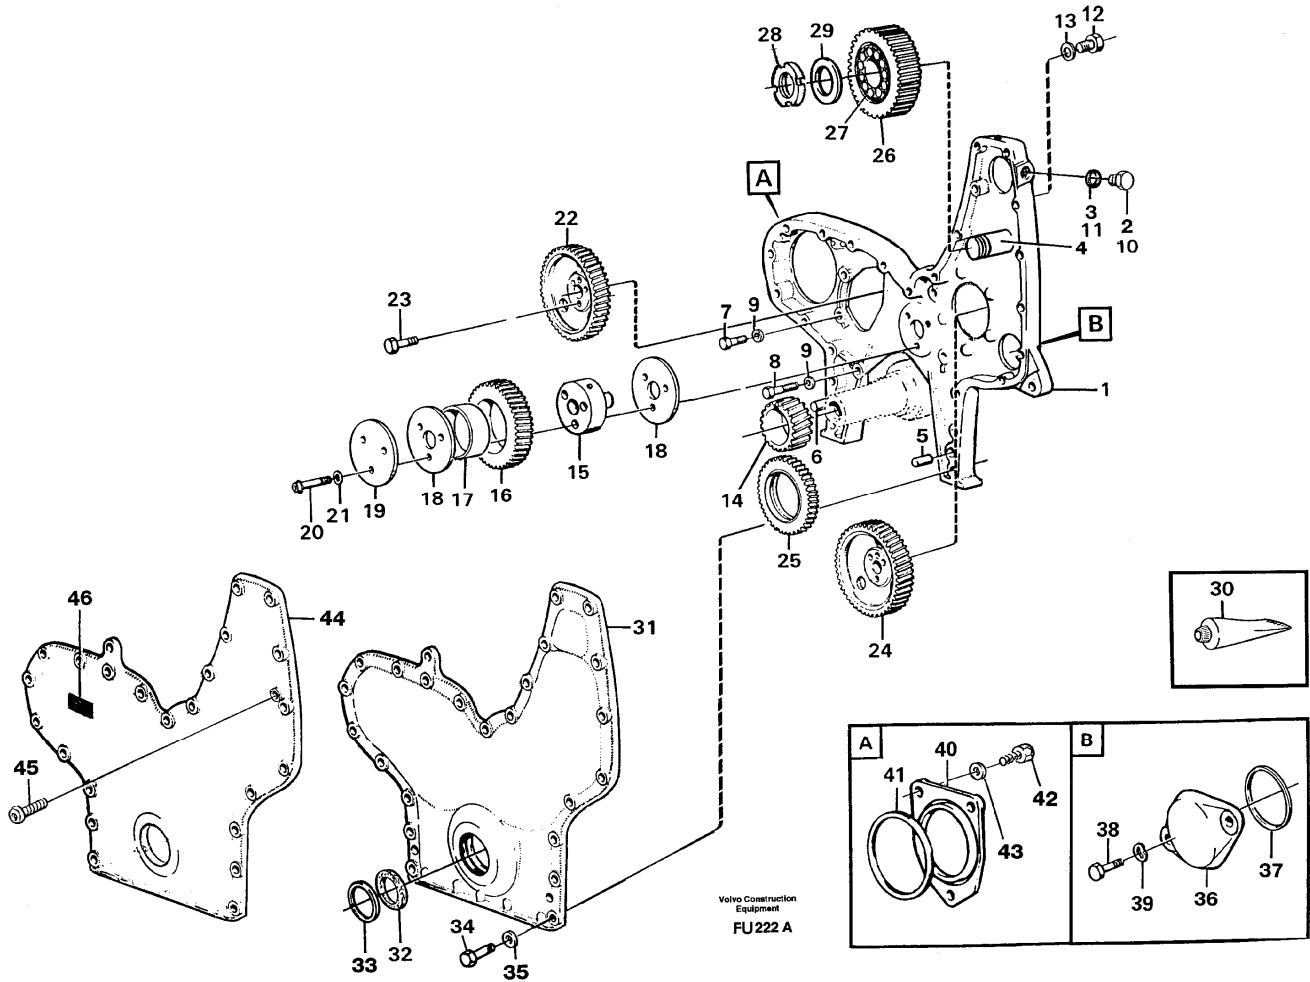

Date: 2014/1/17	Image id: FU356	Catalogue: 99522	Model: EC390
Brand: Volvo	Serial: 1001-9999	Group/Section: 210/150	Title: Engine

Pos	Part	Q1	Q2	Q3	Q4	Q5	PS	Kit	Description	Option(s)	Remark
	VOE15003091	1							Engine		(VOE497282)TD 103 KAE
1		1							Cylinder block		See ref 212/100
2		1							Cylinder head		See ref 211/100
3		1							Flywheel housing		See ref 210/200
4		1							Crank mechanism		See ref 216/100
5		1							Cyl liner and piston		See ref 213/100
6		1							Camshaft		See ref 215/150
7		1							Timing gear casing		See ref 215/100
8		1							Lubricating system		See ref 221/100
9		1							Oil sump		See ref 217/100
10		1							Inlet pipe		See ref 251/150
11		1							Exhaust pipe		See ref 251/200

8		1							Connecting rod		See ref 216/100
9	VOE1161277	REQ							Sealant		20 G
	VOE11713514	REQ							Sealant		(VOE1161231)304 ml

Date: 2014/1/17	Image id: FU221	Catalogue: 99522	Model: EC390
Brand: Volvo	Serial: 1001-9999	Group/Section: 214/100	Title: Valve mechanism

Date: 2014/1/17	Image id: FU222A	Catalogue: 99522	Model: EC390
Brand: Volvo	Serial: 1001-9999	Group/Section: 215/100	Title: Timing gear casing and gears.

Pos	Part	Q1	Q2	Q3	Q4	Q5	PS	Kit	Description	Option(s)	Remark
1	VOE8194639	1							Timg Gear Casing		
2	VOE13960633	2							•Plug		(960633)
3	VOE13947625	2							•Plane Gasket		(947625)
4	VOE8194626	1							•Pin		
5	VOE13941510	1							•Pin		(941510)
6	VOE13941511	1							•Pin		(941511)
7	VOE941939	4							Screw		
8	VOE955537	1							Screw		
9	VOE13942336	5							Spring Washer		(942336)
10	VOE13960633	1							Plug		(960633)
11	VOE13947625	1							Plane Gasket		
12	VOE7192114	1							Plug		
13	VOE13947627	1							Plane Gasket		(947627)
14		1							Crankshaft gear		See ref 216/100