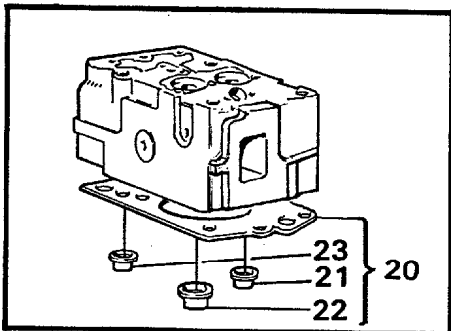

Date: 2014/1/17	Image id: FU218	Catalogue: 99522	Model: EC390
Brand: Volvo	Serial: 1001-9999	Group/Section: 211/100	Title: Cylinder head

Volvo Construction
Equipment
FU 218

Pos	Part	Q1	Q2	Q3	Q4	Q5	PS	Kit	Description	Option(s)	Remark
1	VOE8194452	6							Cylinder head		
2	VOE467474	6							•Valve seat		STD D
	VOE467590	6							•Valve seat		0,2 O SZ
3	VOE1545886	6							•Valve seat		STD D, (11987041)
	VOE1545885	6							•Valve seat		(VOE11987040)0,2 O SZ