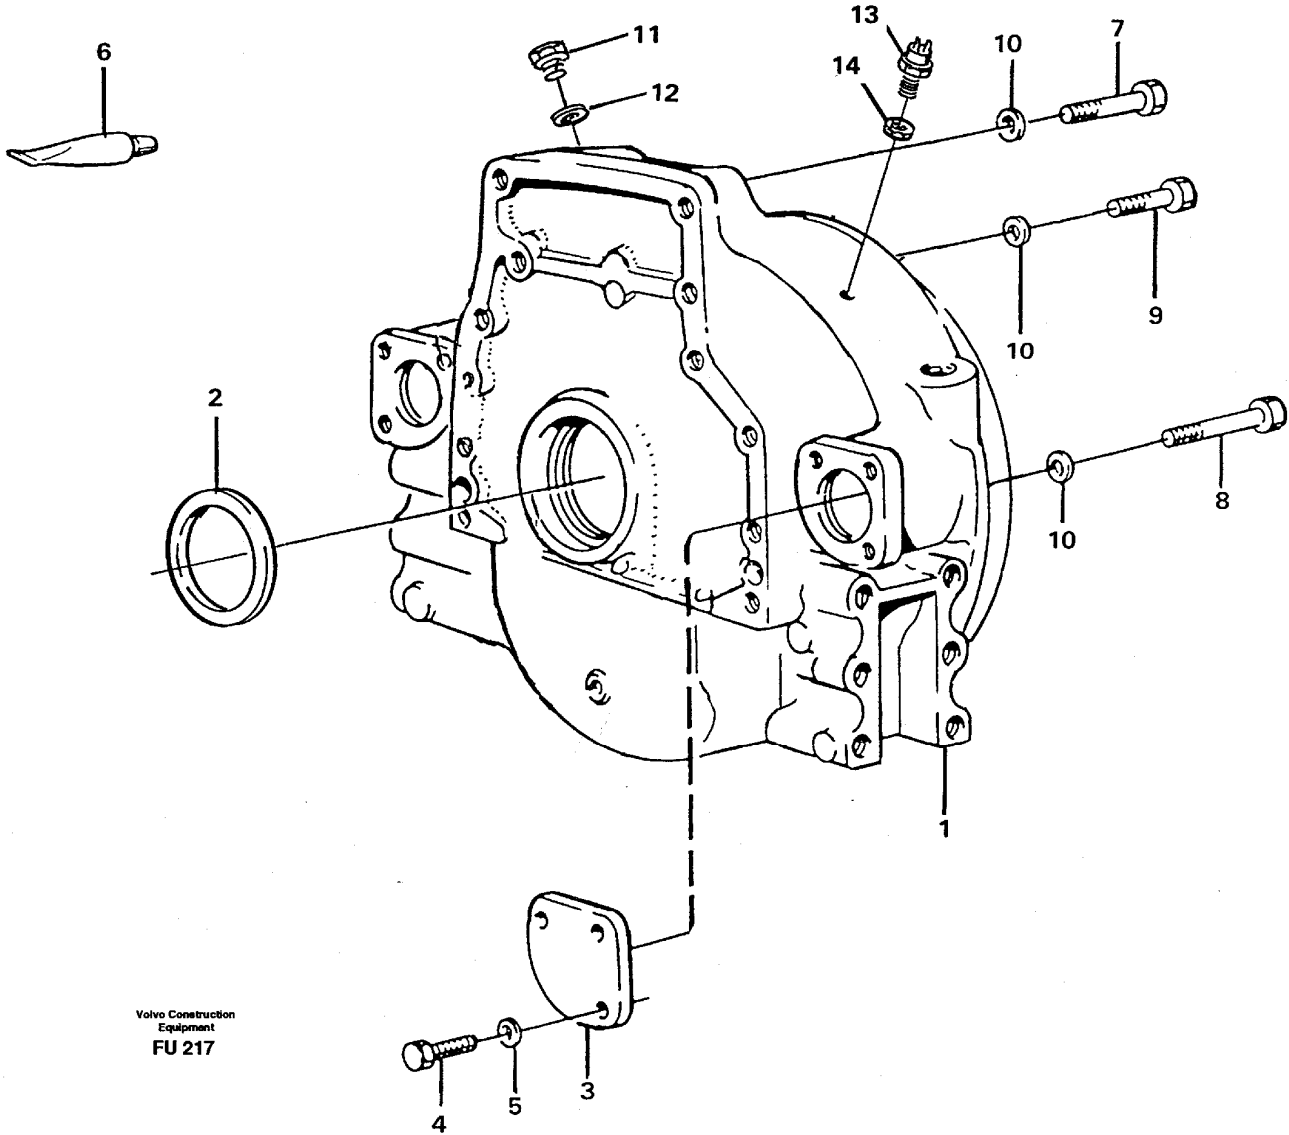

Date: 2014/1/17	Image id: FU217	Catalogue: 99522	Model: EC390
Brand: Volvo	Serial: 1001-9999	Group/Section: 210/200	Title: Flywheel housing

Pos	Part	Q1	Q2	Q3	Q4	Q5	PS	Kit	Description	Option(s)	Remark
1	VOE11701057	1					OP		Casing		
2	VOE3825164	1					SS		•Sealing ring		
3	VOE423081	1							•Seal Flange		
4	VOE13940114	3							•Screw		
5	VOE13942336	3							•Spring Washer		
6	VOE11713514	REQ							Sealant		(VOE1161231)
7	VOE955582	2							Hexagon screw		
8	VOE955587	2							Screw		
9	VOE955580	8							Hexagon screw