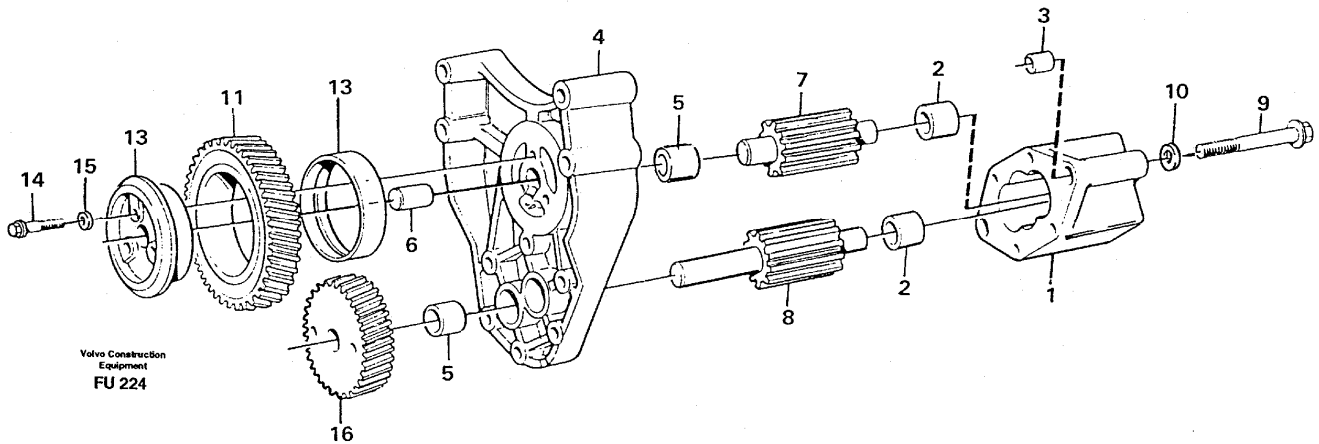

Date: 2014/1/17	Image id: FU224	Catalogue: 99522	Model: EC390
Brand: Volvo	Serial: 1001-9999	Group/Section: 221/150	Title: Oil pump

Pos	Part	Q1	Q2	Q3	Q4	Q5	PS	Kit	Description	Option(s)	Remark
	VOE478649	1							Oil pump		
1		1					NS		•Housing		
2	VOE470347	2							••Bushing		
3	VOE401146	2							••Guide sleeve		
4	VOE470349	1					NS		•Bracket		
5	VOE470347	2							••Bushing		
6	VOE191171	1							•Pin		(VOE7191171)
7		1					NS		•Shaft		
8	VOE478232	1							•Drive Gear		
9	VOE955531	2							•Hexagon screw		
10	VOE13941907	2							•Washer		
11	VOE422047	1							•Idler gear		
12	VOE422314	1							••Bushing		
13	VOE422313	1							•Bearing sleeve		
14	VOE940186	3							•Hexagon screw		
15	VOE13941907	3							•Washer		
16	VOE478232	1							•Drive Gear		
	VOE276156	1							Repair kit