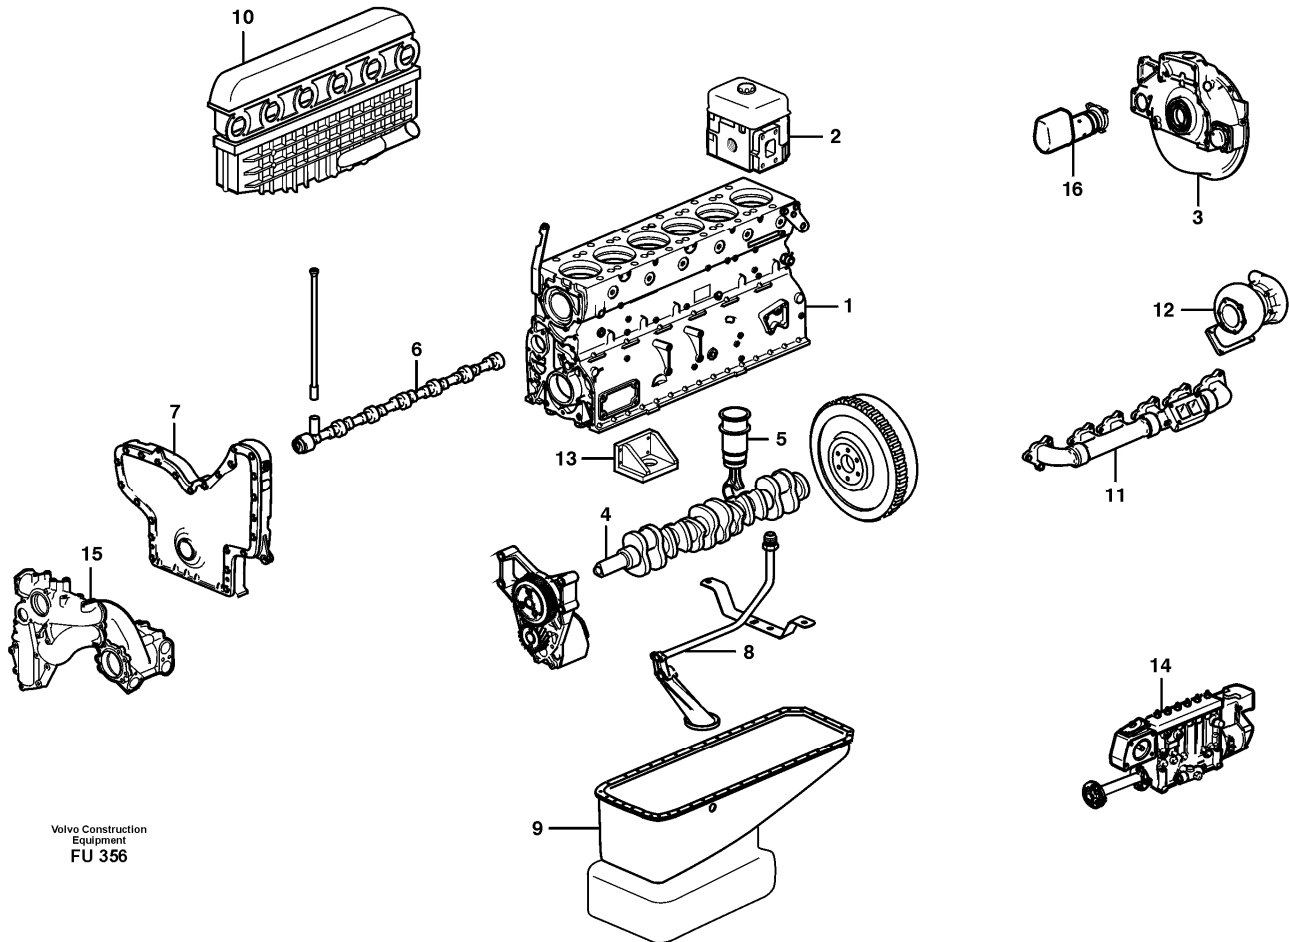

Date: 2014/1/17	Image id: FU356	Catalogue: 99522	Model: EC390
Brand: Volvo	Serial: 1001-9999	Group/Section: 210/150	Title: Engine

Pos	Part	Q1	Q2	Q3	Q4	Q5	PS	Kit	Description	Option(s)	Remark
	VOE15003091	1							Engine		(VOE497282)TD 103 KAE
1		1							Cylinder block		See ref 212/100
2		1							Cylinder head		See ref 211/100
3		1							Flywheel housing		See ref 210/200
4		1							Crank mechanism		See ref 216/100
5		1							Cyl liner and piston		See ref 213/100
6		1							Camshaft		See ref 215/150
7		1							Timing gear casing		See ref 215/100
8		1							Lubricating system		See ref 221/100
9		1							Oil sump		See ref 217/100
10		1							Inlet pipe		See ref 251/150
11		1							Exhaust pipe		See ref 251/200

Date: 2014/1/17	Image id: FU218	Catalogue: 99522	Model: EC390
Brand: Volvo	Serial: 1001-9999	Group/Section: 211/100	Title: Cylinder head

Volvo Construction
Equipment
FU 218

Pos	Part	Q1	Q2	Q3	Q4	Q5	PS	Kit	Description	Option(s)	Remark
1	VOE8194452	6							Cylinder head		
2	VOE467474	6							•Valve seat		STD D
	VOE467590	6							•Valve seat		0,2 O SZ
3	VOE1545886	6							•Valve seat		STD D, (11987041)
	VOE1545885	6							•Valve seat		(VOE11987040)0,2 O SZ

Date: 2014/1/17	Image id: FU219A	Catalogue: 99522	Model: EC390
Brand: Volvo	Serial: 1001-9999	Group/Section: 212/100	Title: Cylinder block

Pos	Part	Q1	Q2	Q3	Q4	Q5	PS	Kit	Description	Option(s)	Remark
1	VOE8194668	1							Cylinder block		
2	VOE467630	1					NS		•Cap		
3	VOE422426	1							•Pin		
4	VOE7422067	14							•Screw		
5	VOE422076	1							•Bushing		
6	VOE422077	1							•Bushing		
7	VOE422078	1							•Bushing		
8	VOE11000014	1							•Bushing		
9	VOE422080	1							•Bushing		
10	VOE422081	1							•Bushing		
11	VOE422082	1							•Bushing		
12	VOE467367	5							•Plug		(467649)
13	VOE821335	1							•Plug		
14	VOE1556907	1							•Gasket		(VOE469328)(468462)
15	VOE952075	1							•Plug		