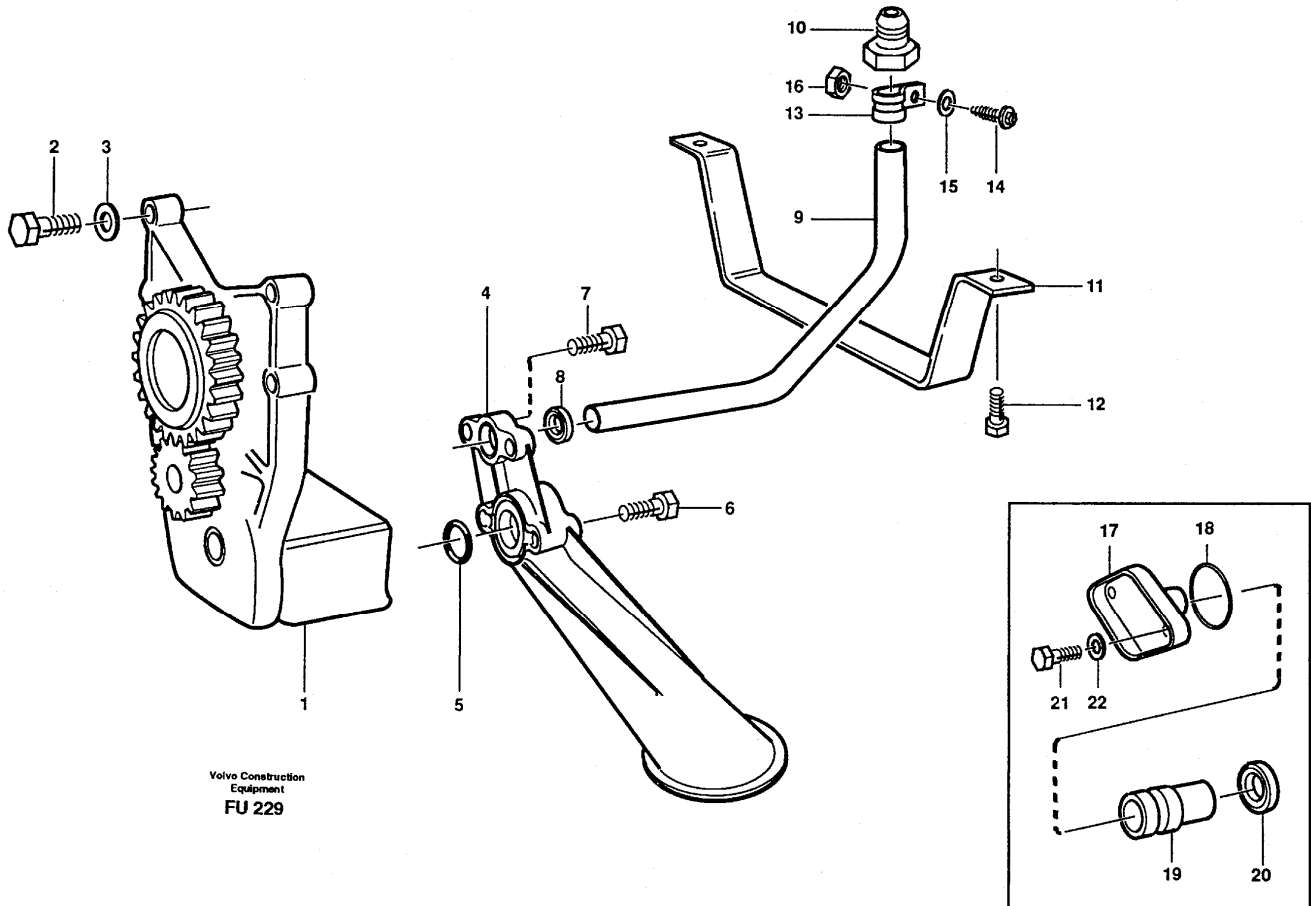

Date: 2014/1/17	Image id: FU229	Catalogue: 99522	Model: EC390
Brand: Volvo	Serial: 1001-9999	Group/Section: 221/100	Title: Lubricating oil system

Pos	Part	Q1	Q2	Q3	Q4	Q5	PS	Kit	Description	Option(s)	Remark
1		1							Oil pump		See ref 221/150
2	VOE955538	4							Hexagon screw		
3	VOE13942336	4							Spring washer		
4	VOE479325	1							Oil strainer		
5	VOE949659	1							O-ring		
6	VOE959794	2							Hexagon screw		
7	VOE13949886	2							Bolt		
8	VOE470263	1							Sealing ring		
9	VOE8125392	1							Oil feed pipe		
10	VOE466908	1							Fitting		
11	VOE470918	1							Bracket		
12	VOE942402	2							Flange screw		
13	VOE11000239	1							Clamp		
14	VOE942402	1							Flange screw		
15	VOE13955894	1							Washer