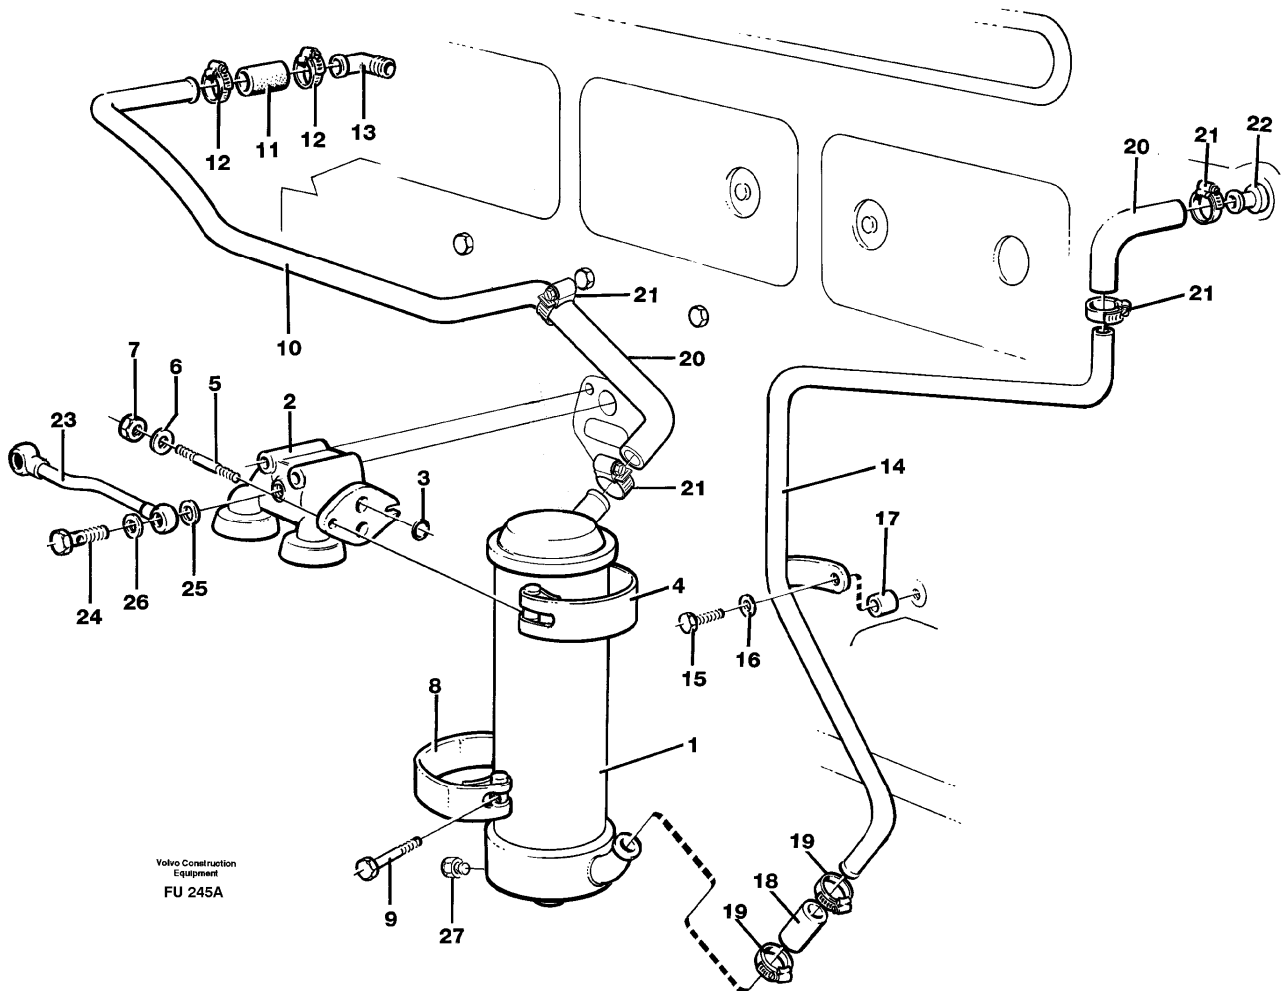

Date: 2014/1/17	Image id: FU245A	Catalogue: 99522	Model: EC390
Brand: Volvo	Serial: 1001-9999	Group/Section: 223/100	Title: Oil cooler

Pos	Part	Q1	Q2	Q3	Q4	Q5	PS	Kit	Description	Option(s)	Remark
1	VOE468999	1							Oil cooler		
2		1							Filter Housing		See ref 222/150
3	VOE469483	2							Sealing ring		
4	VOE1545255	1							Tensioning band		
5	VOE924072	2							Stud		
6	VOE976944	2							Washer		(VOE13960141)
7	VOE955782	2							Hexagon nut		
8	VOE1545256	1							Tensioning band		
9	VOE1545257	1							Screw		
10	VOE11031251	1							Pipe		
11	VOE943369	REQ							Hose		L = 2 x 75MM
12	VOE13943474	4							Hose clamp