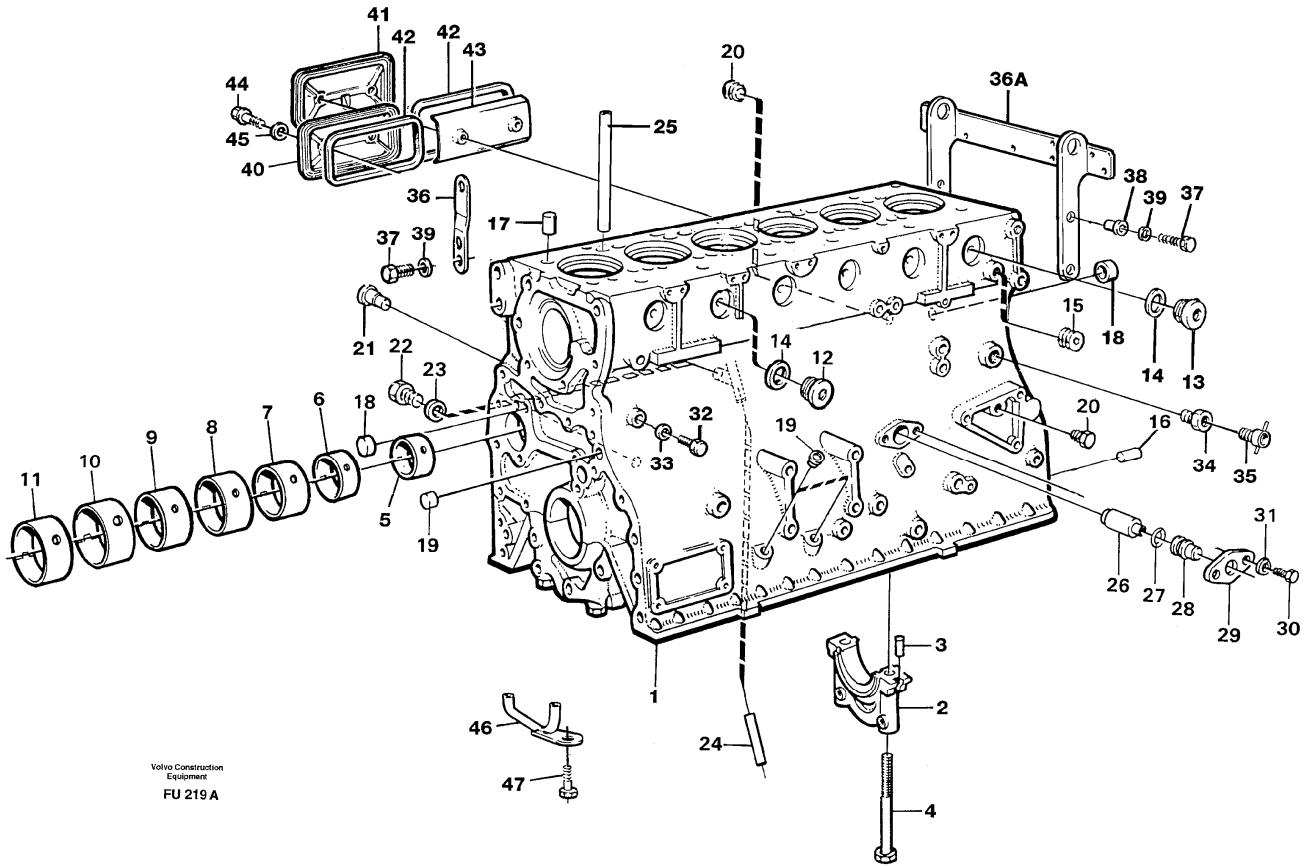

Date: 2014/1/17	Image id: FU356	Catalogue: 99522	Model: EC390
Brand: Volvo	Serial: 1001-9999	Group/Section: 210/150	Title: Engine

Pos	Part	Q1	Q2	Q3	Q4	Q5	PS	Kit	Description	Option(s)	Remark
	VOE15003091	1							Engine		(VOE497282)TD 103 KAE
1		1							Cylinder block		See ref 212/100
2		1							Cylinder head		See ref 211/100
3		1							Flywheel housing		See ref 210/200
4		1							Crank mechanism		See ref 216/100
5		1							Cyl liner and piston		See ref 213/100
6		1							Camshaft		See ref 215/150
7		1							Timing gear casing		See ref 215/100
8		1							Lubricating system		See ref 221/100
9		1							Oil sump		See ref 217/100
10		1							Inlet pipe		See ref 251/150
11		1							Exhaust pipe		See ref 251/200

Date: 2014/1/17	Image id: FU218	Catalogue: 99522	Model: EC390
Brand: Volvo	Serial: 1001-9999	Group/Section: 211/100	Title: Cylinder head

Volvo Construction
Equipment
FU 218

Pos	Part	Q1	Q2	Q3	Q4	Q5	PS	Kit	Description	Option(s)	Remark
1	VOE8194452	6							Cylinder head		
2	VOE467474	6							•Valve seat		STD D
	VOE467590	6							•Valve seat		0,2 O SZ
3	VOE1545886	6							•Valve seat		STD D, (11987041)
	VOE1545885	6							•Valve seat		(VOE11987040)0,2 O SZ

Date: 2014/1/17	Image id: FU219A	Catalogue: 99522	Model: EC390
Brand: Volvo	Serial: 1001-9999	Group/Section: 212/100	Title: Cylinder block

Pos	Part	Q1	Q2	Q3	Q4	Q5	PS	Kit	Description	Option(s)	Remark
1	VOE8194668	1							Cylinder block		
2	VOE467630	1					NS		•Cap		
3	VOE422426	1							•Pin		
4	VOE7422067	14							•Screw		
5	VOE422076	1							•Bushing		
6	VOE422077	1							•Bushing		
7	VOE422078	1							•Bushing		
8	VOE11000014	1							•Bushing		
9	VOE422080	1							•Bushing		
10	VOE422081	1							•Bushing		
11	VOE422082	1							•Bushing		
12	VOE467367	5							•Plug		(467649)
13	VOE821335	1							•Plug		
14	VOE1556907	1							•Gasket		(VOE469328)(468462)
15	VOE952075	1							•Plug		