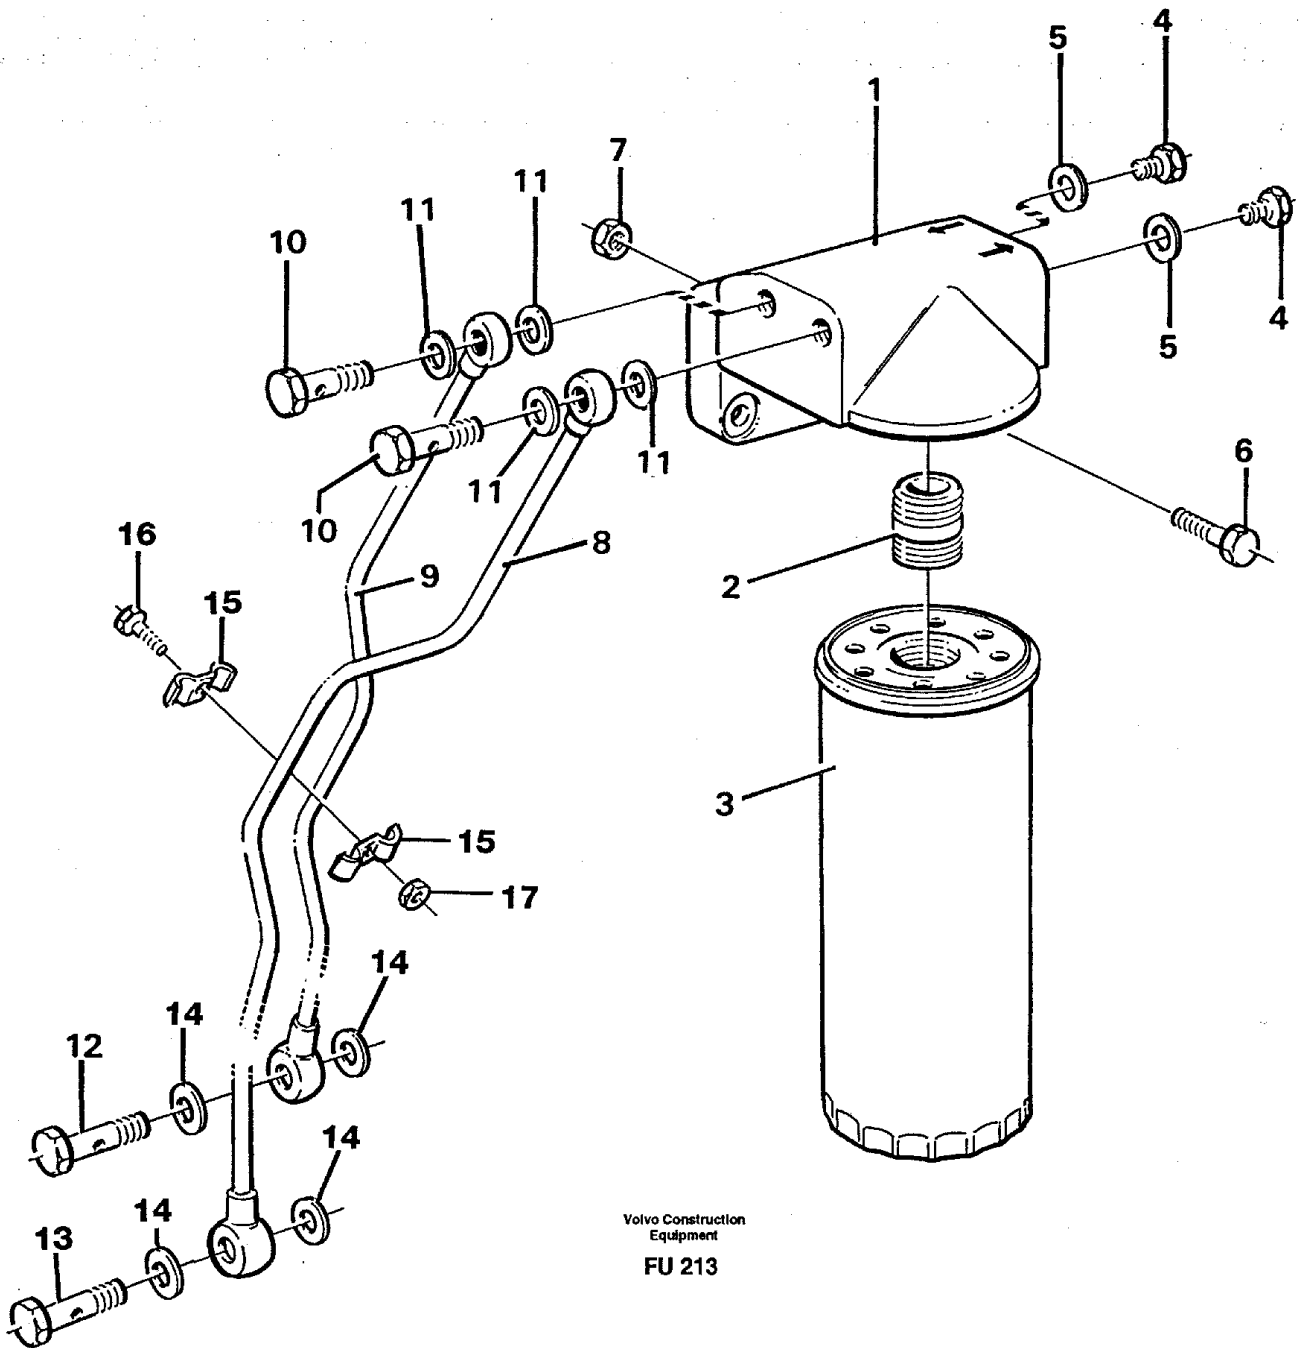

Date: 2014/1/17	Image id: FU213	Catalogue: 99522	Model: EC390
Brand: Volvo	Serial: 1001-9999	Group/Section: 222/250	Title: Oil filter, By Pass

Pos	Part	Q1	Q2	Q3	Q4	Q5	PS	Kit	Description	Option(s)	Remark
1	VOE11127104	1							Oil filter housing		(VOE11031921)
2	VOE469904	1							Nipple		
3	VOE477556	1							Oil Filter		
4	VOE960630	2							Plug		
5	VOE13947621	2							Plane Gasket