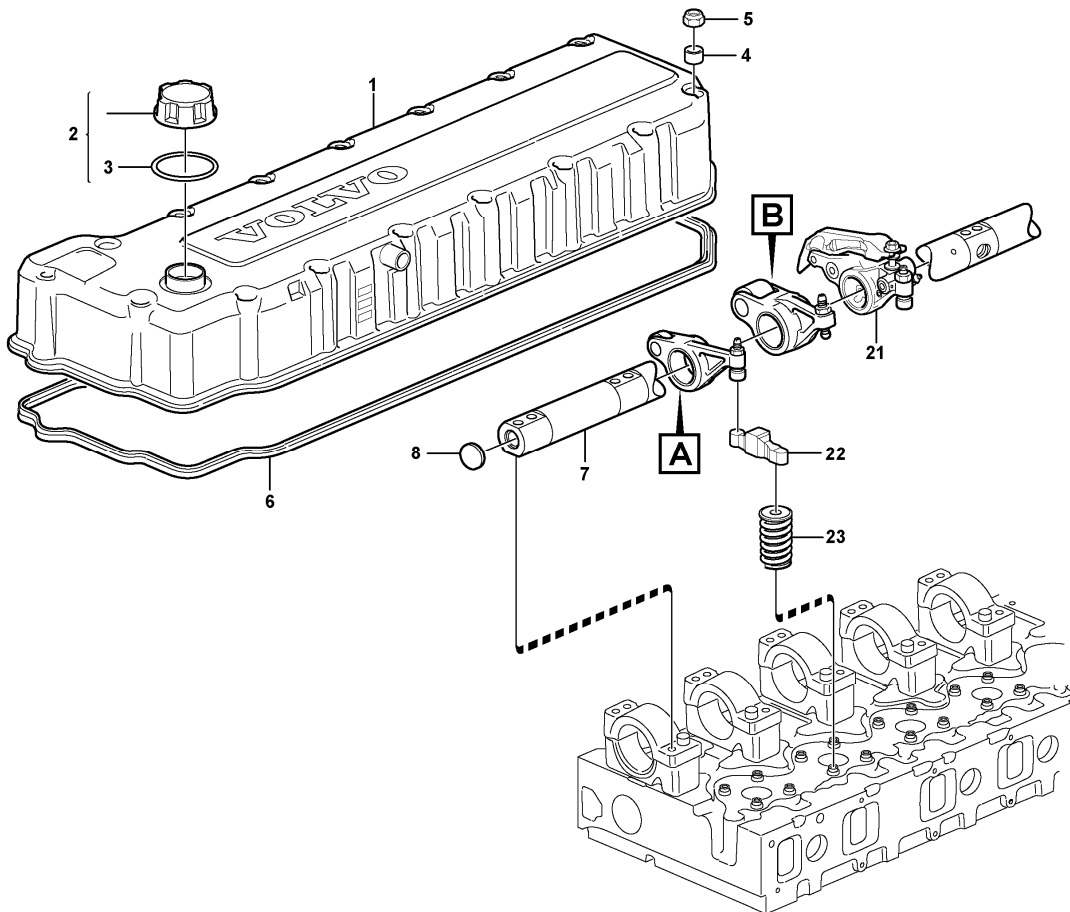

Date: 2014/1/14	Image id: 1039104	Catalogue: 20433	Model: EC360C L
Brand: Volvo	Serial: 115001-, 145001-	Group/Section: 214/200	Title: Valve mechanism 8188757

Volvo Construction
Equipment
1039104

Section option	Kit	Option description
VOE8188757		Engine D12D-P
VOE8285527		Engine with Epa label EMISSION CERTIFICATED FROM EU&EPA

Q1-Q5	Option	Option description
Q1 8285527 8188757	VOE8285527	Engine with Epa label EMISSION CERTIFICATED FROM EU&EPA

Pos	Part	Q1	Q2	Q3	Q4	Q5	PS	Kit	Description	Option(s)	Remark
1	VOE21052622	1							Valve cover		
2	VOE20807510	1							•Oil filler cap		
3	VOE20365079	1							••Gasket		
4	VOE3964604	16							Bushing		
5	VOE8148488	16							Lock nut		
6	VOE21123014	1							Sealing strip		
7	VOE8170158	1							Rocker arm shaft