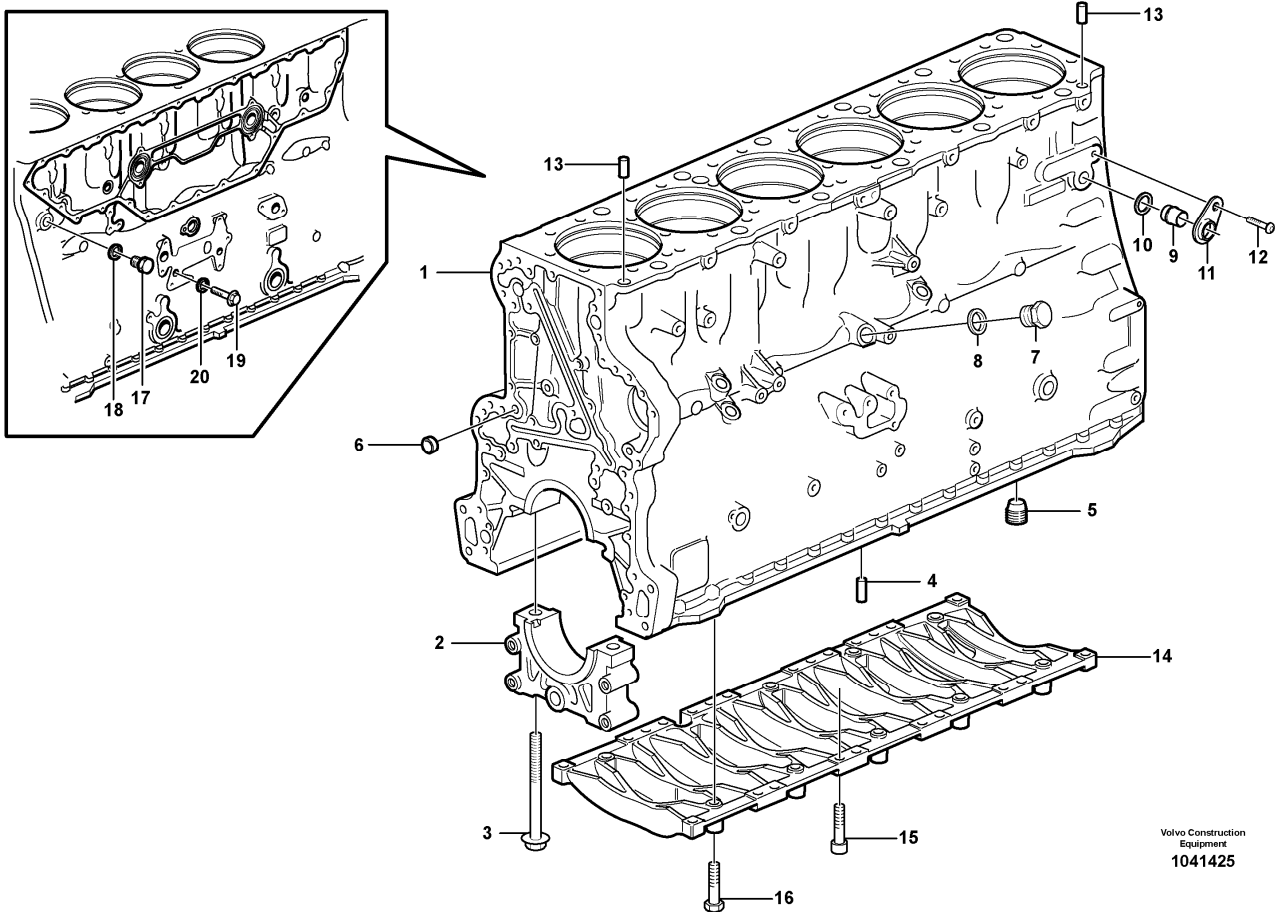

Date: 2014/1/14	Image id: 1041425	Catalogue: 20433	Model: EC360C L
Brand: Volvo	Serial: 115001-, 145001-	Group/Section: 212/100	Title: Cylinder block

Section option	Kit	Option description
VOE8188747		Engine D12D-O
VOE8188757		Engine D12D-P

Pos	Part	Q1	Q2	Q3	Q4	Q5	PS	Kit	Description	Option(s)	Remark
	VOE8130120	1					SS		Cylinder block		
1	VOE8130121	1					NS		•Cylinder Block		
2		7					NS		•Cap		
3	VOE1547040	14							•Screw		
4	VOE422426	1							•Pin		
5	VOE8170666	1							Plug		
6	VOE981735	1							Cap plug		
7	VOE960631	1							Plug		
8	VOE7011996	1							Gasket		
9	VOE1546528	1							Plug		
10	VOE1547252	1							Sealing ring