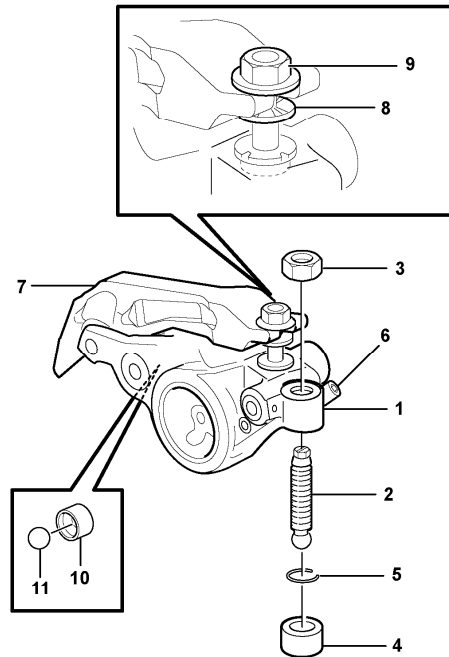

Date: 2014/1/14	Image id: 1041652	Catalogue: 20433	Model: EC360C L
Brand: Volvo	Serial: 115001-, 145001-	Group/Section: 214/300	Title: Rocker arm 8188757

Volvo Construction
Equipment
1041652

Section option	Kit	Option description
VOE8188757		Engine D12D-P
VOE8285527		Engine with Epa label EMISSION CERTIFICATED FROM EU&EPA

Q1-Q5	Option	Option description	
Q1 8285527 8188757	VOE8285527	Engine with Epa label EMISSION CERTIFICATED FROM EU&EPA	

Pos	Part	Q1	Q2	Q3	Q4	Q5	PS	Kit	Description	Option(s)	Remark
	VOE21243114	1							Rocker arm		EXHAUST
1	VOE21243110	1					NS		•Rocker Arm		
2	VOE1546458	1							•Ball stud		
3	VOE13946911	1							•Nut		
4	VOE21054149	1							•Ball socket		
5	VOE944364	1							••O-ring		
6	VOE20916960	1							•Nipple