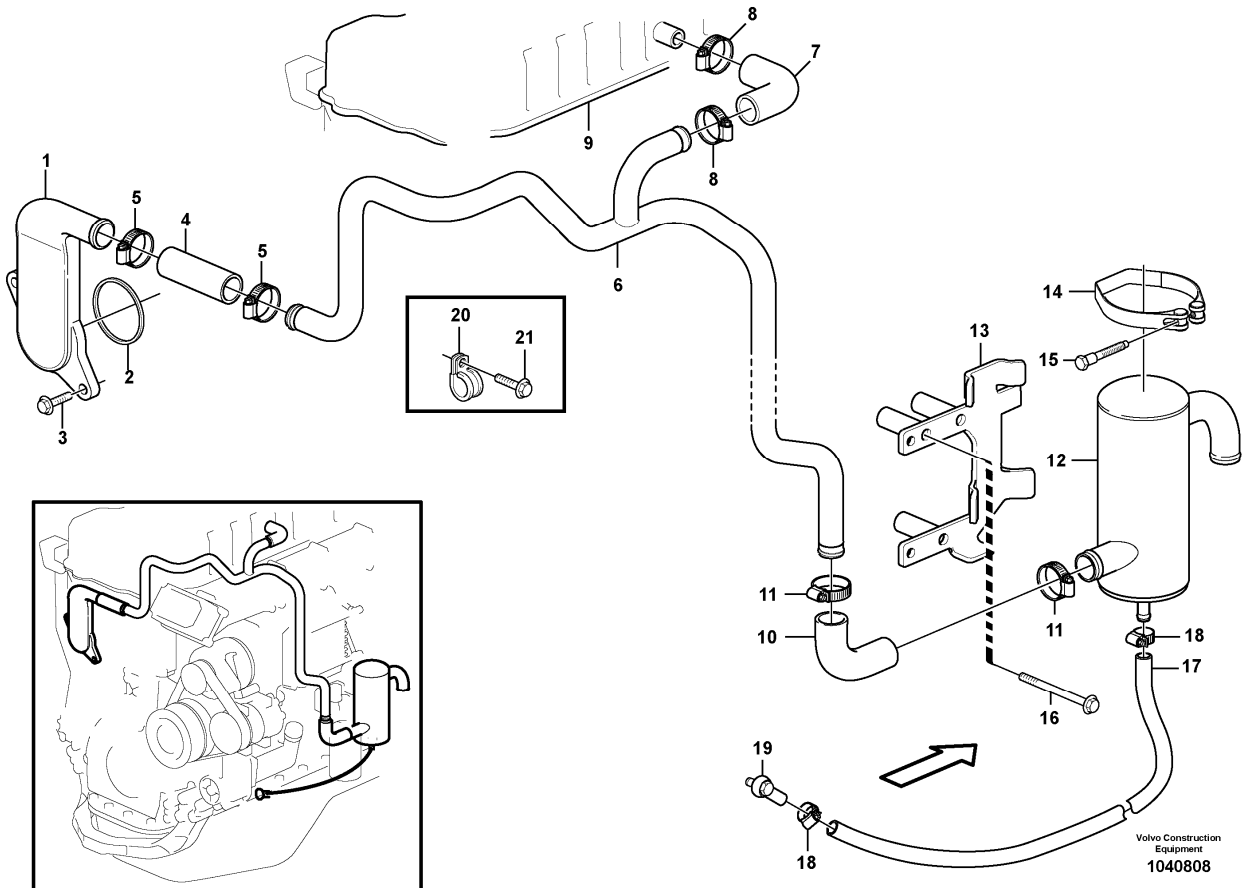

Date: 2014/1/14	Image id: 1040808	Catalogue: 20433	Model: EC360C L
Brand: Volvo	Serial: 115001-, 145001-	Group/Section: 212/300	Title: Crankcase ventilation

Section option	Kit	Option description
VOE8188747		Engine D12D-O
VOE8188757		Engine D12D-P

Pos	Part	Q1	Q2	Q3	Q4	Q5	PS	Kit	Description	Option(s)	Remark
1	VOE11127358	1							Flange pipe		
2	VOE3165097	1							Sealing ring		
3	VOE13945444	2							Screw		
4	VOE11128750	1							Hose		L = 100 MM
5	VOE943476	2							Hose clamp		ENG - 654902
5	VOE993963	2							Hose clamp		ENG 654903 -
6	VOE11423661	1							Pipe		
7	VOE11128756	1							Hose		
8	VOE943476	2							Hose clamp		
9		1							Valve Cover		See ref 214/100
											See ref 214/200