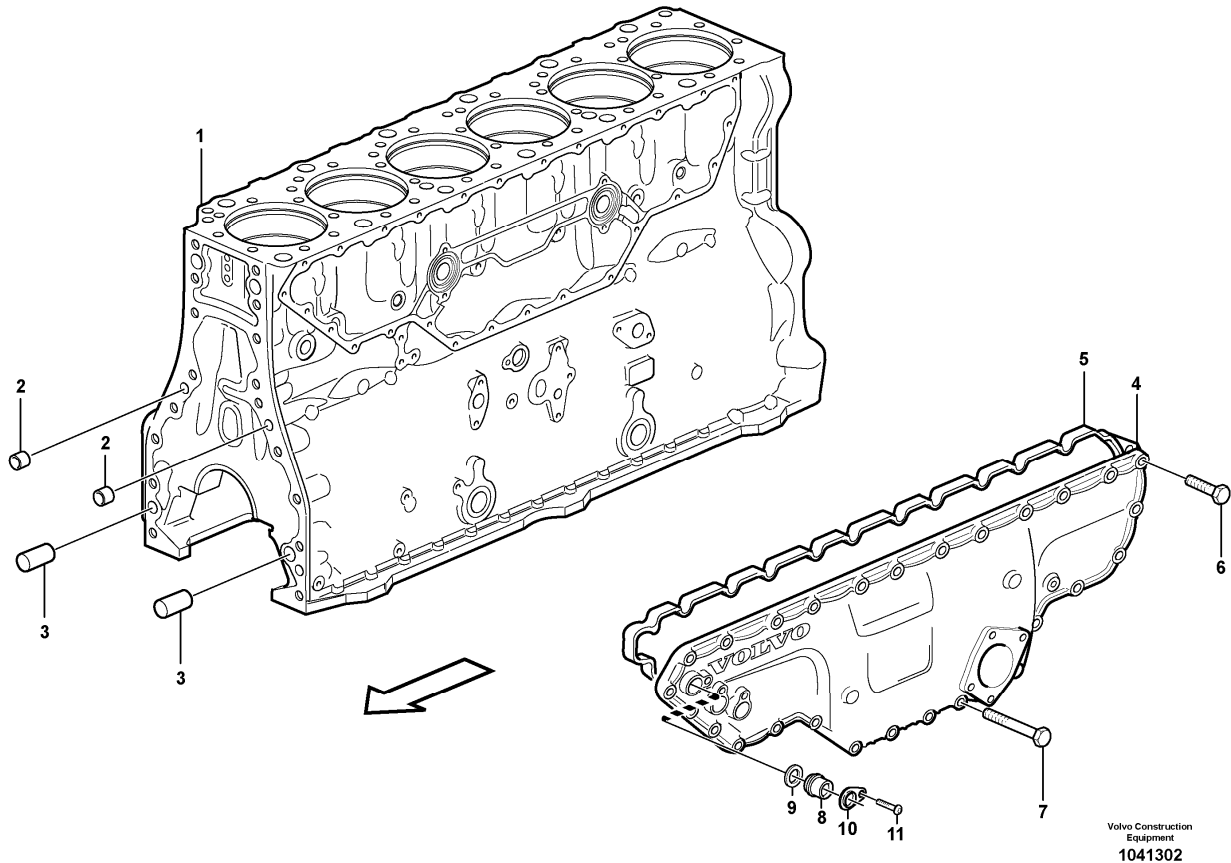

Date: 2014/1/14	Image id: 1041302	Catalogue: 20433	Model: EC360C L
Brand: Volvo	Serial: 115001-, 145001-	Group/Section: 212/200	Title: Cylinder block

Section option	Kit	Option description
VOE8188747		Engine D12D-O
VOE8188757		Engine D12D-P

Pos	Part	Q1	Q2	Q3	Q4	Q5	PS	Kit	Description	Option(s)	Remark
1		1							Cylinder Block		See ref 212/100
2	VOE981735	2							Cap plug		
3	VOE8170389	2							Guide sleeve		
4	VOE20538056	1							Casing		
5	VOE20712545	1							Seal		
6	VOE13945444	20							Screw		
7	VOE13965180	7							Screw		
8	VOE1546528	1							Plug		
9	VOE1547252	1							Sealing ring		
10	VOE20718731	1							Yoke		
11	VOE13972542	1							Six point socket