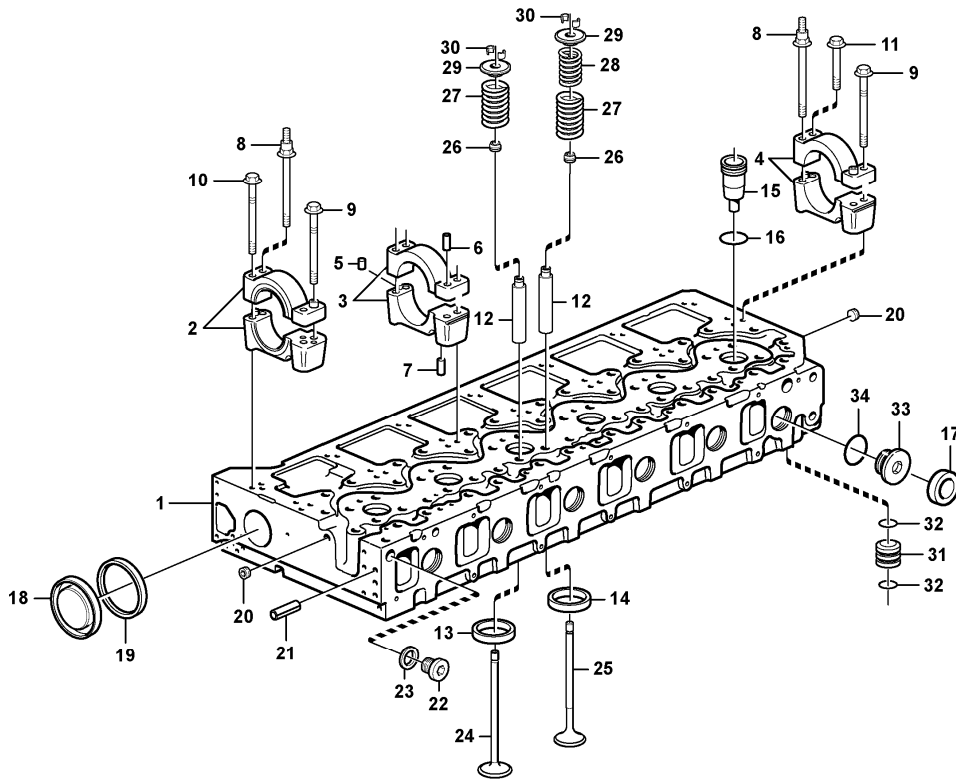

Date: 2014/1/14	Image id: 1031935	Catalogue: 20433	Model: EC360C L
Brand: Volvo	Serial: 115001-, 145001-	Group/Section: 211/300	Title: Cylinder head 8188757

Volvo Construction
Equipment
1031935

Section option	Kit	Option description
VOE8188757		Engine D12D-P
VOE8285527		Engine with Epa label EMISSION CERTIFICATED FROM EU&EPA

Q1-Q5	Option	Option description	
Q1 8285527 8188757	VOE8285527	Engine with Epa label EMISSION CERTIFICATED FROM EU&EPA	

Pos	Part	Q1	Q2	Q3	Q4	Q5	PS	Kit	Description	Option(s)	Remark
	VOE21086450	1							Cylinder head		
	VOE24426421	1					SE		•Cylinder head		
1	VOE20478371	1					OP		••Cylinder head		
2	VOE3165130	1							••Bearing housing		
3	VOE3165133	5							••Bearing housing		
4	VOE3165136	1							••Bearing housing		
5	VOE950542	7							•••Pin