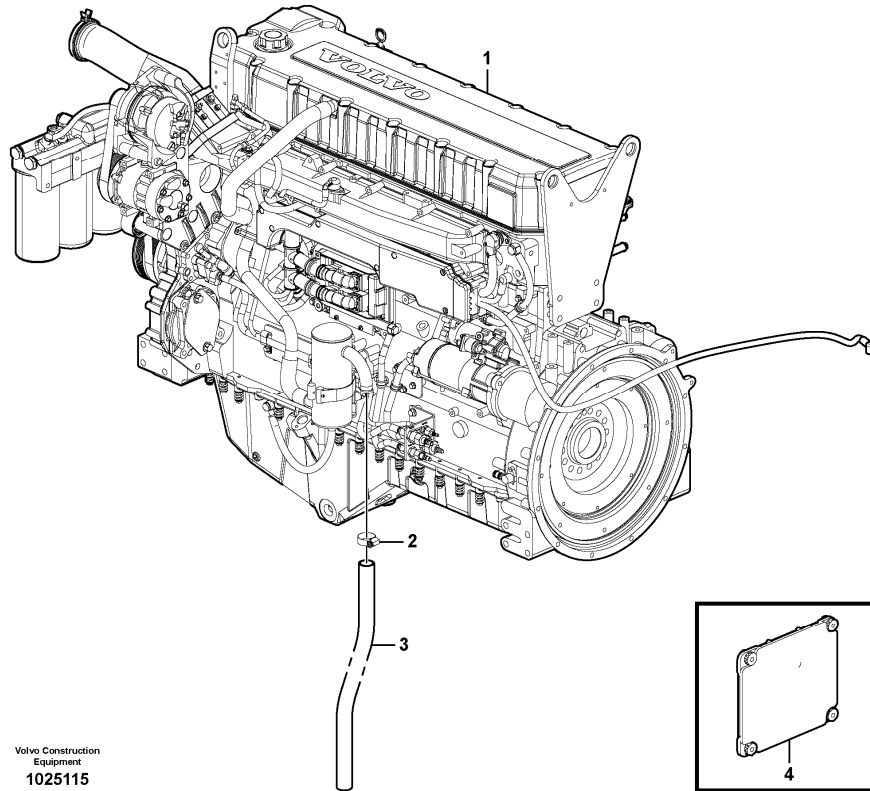

Date: 2014/1/14	Image id: 1025115	Catalogue: 20433	Model: EC360C L
Brand: Volvo	Serial: 115001-, 145001-	Group/Section: 210/100	Title: Engine

Section option	Kit	Option description
VOE8285527		Engine with Epa label EMISSION CERTIFICATED FROM EU&EPA