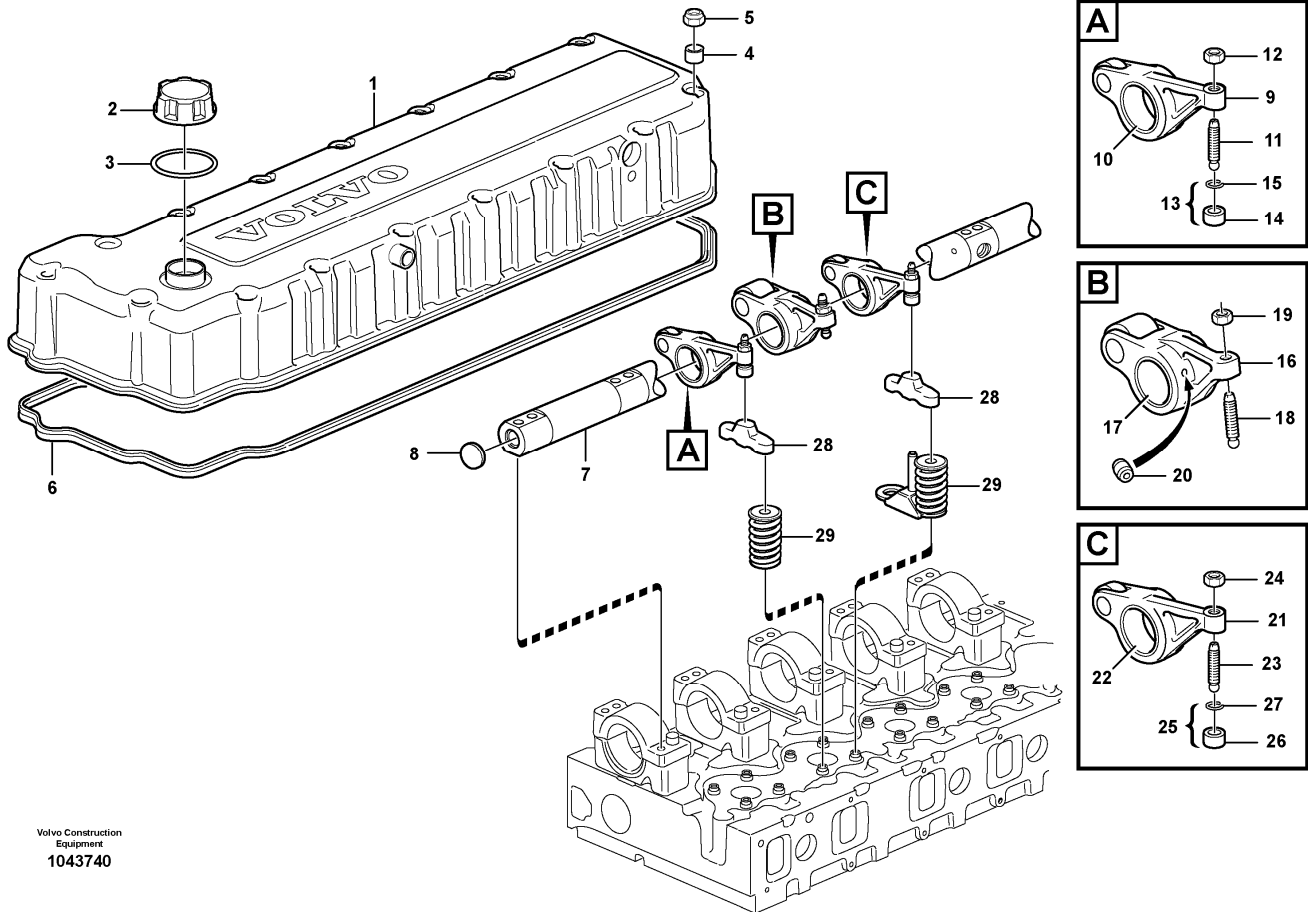

Date: 2014/1/14	Image id: 1043740	Catalogue: 20433	Model: EC360C L
Brand: Volvo	Serial: 115001-, 145001-	Group/Section: 214/100	Title: Valve mechanism 8188747

Section option	Kit	Option description
VOE8188747		Engine D12D-O
VOE8285593		Engine TIER 3 BASED TIER 2

Q1-Q5	Option	Option description	
Q1 8285593 8188747	VOE8285593	Engine TIER 3 BASED TIER 2	

Pos	Part	Q1	Q2	Q3	Q4	Q5	PS	Kit	Description	Option(s)	Remark
1	VOE21052622	1							Valve cover		
2	VOE20807510	1							•Oil filler cap		
3	VOE20365079	1							••Gasket		
4	VOE3964604	16							Bushing		
5	VOE8148488	16							Lock nut		
6	VOE21123014	1							Sealing strip		
7	VOE8170158	1							Rocker arm shaft