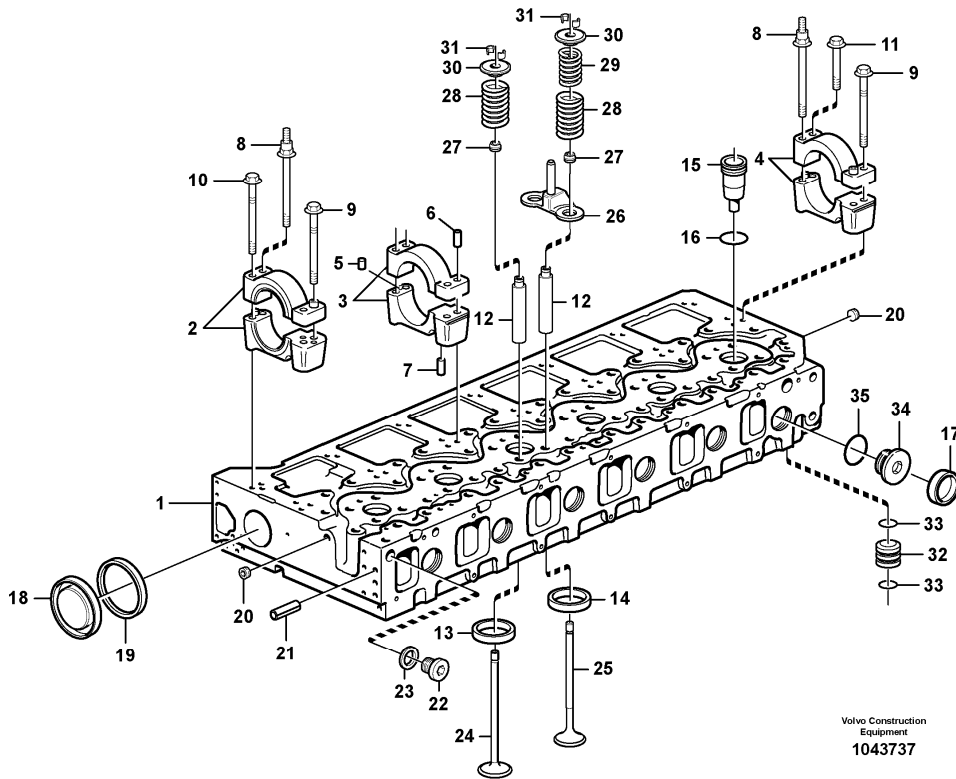

Date: 2014/1/14	Image id: 1043737	Catalogue: 20433	Model: EC360C L
Brand: Volvo	Serial: 115001-, 145001-	Group/Section: 211/200	Title: Cylinder head 8188747

Section option	Kit	Option description
VOE8188747		Engine D12D-O
VOE8285593		Engine TIER 3 BASED TIER 2