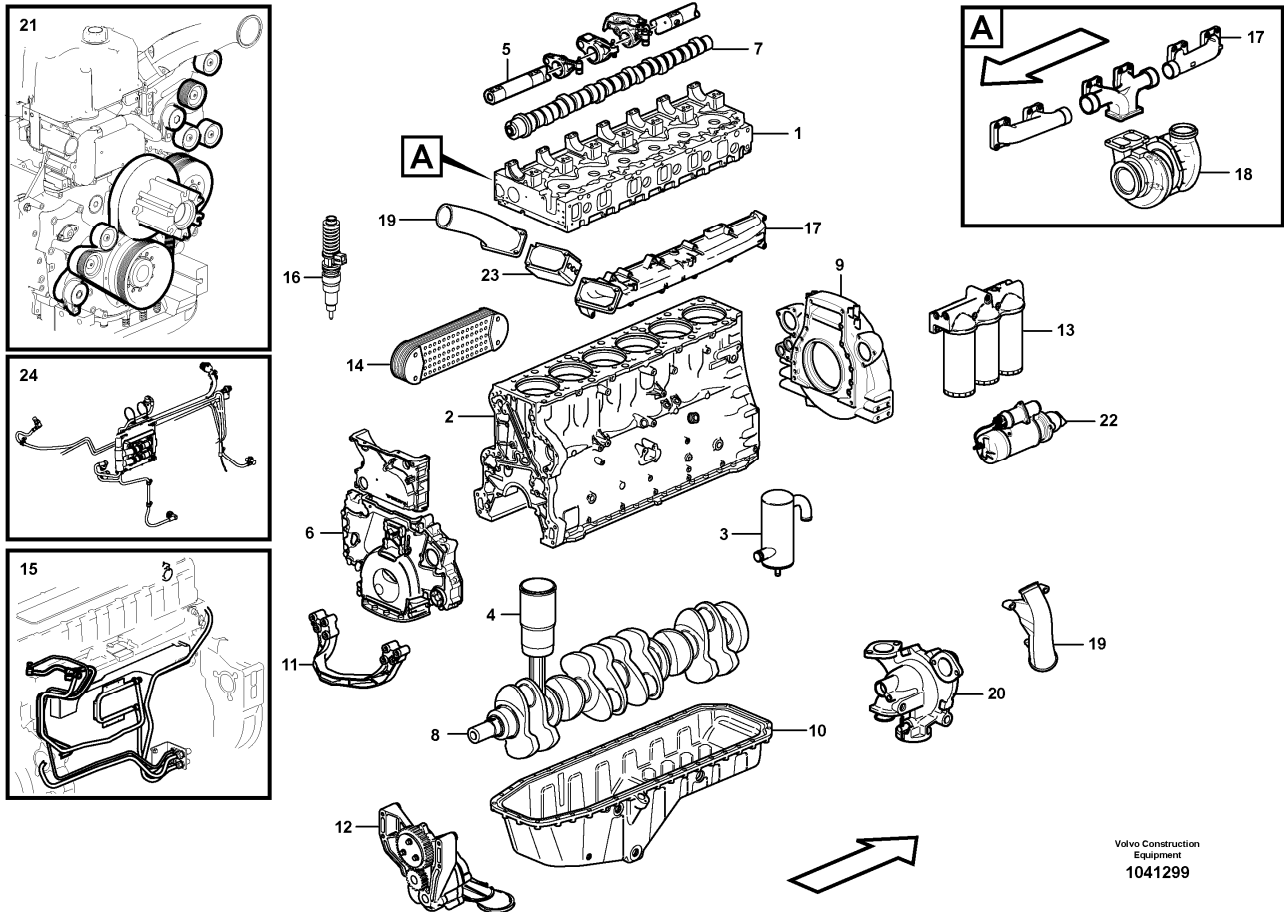

Date: 2014/1/14	Image id: 1041299	Catalogue: 20433	Model: EC360C L
Brand: Volvo	Serial: 115001-, 145001-	Group/Section: 210/200	Title: Engine

Section option	Kit	Option description
VOE8285527		Engine with Epa label EMISSION CERTIFICATED FROM EU&EPA

Q1-Q5	Option	Option description	
Q1 8285527	VOE8285527	Engine with Epa label EMISSION CERTIFICATED FROM EU&EPA	

Pos	Part	Q1	Q2	Q3	Q4	Q5	PS	Kit	Description	Option(s)	Remark
	VOE8188747	1							Engine		D12D TIER3 BASED TIER2
	VOE8188757		1						Engine		D12D TIER3
1		1	1						•Cylinder head		See ref 211/100
2		1	1						•Cylinder block		See ref 212/100
3		1	1						•Crankcase Venti		See ref 212/300
4		6							•Cylinder liner,piston		See ref 213/100
4			6						•Cylinder liner,piston		See ref 213/200