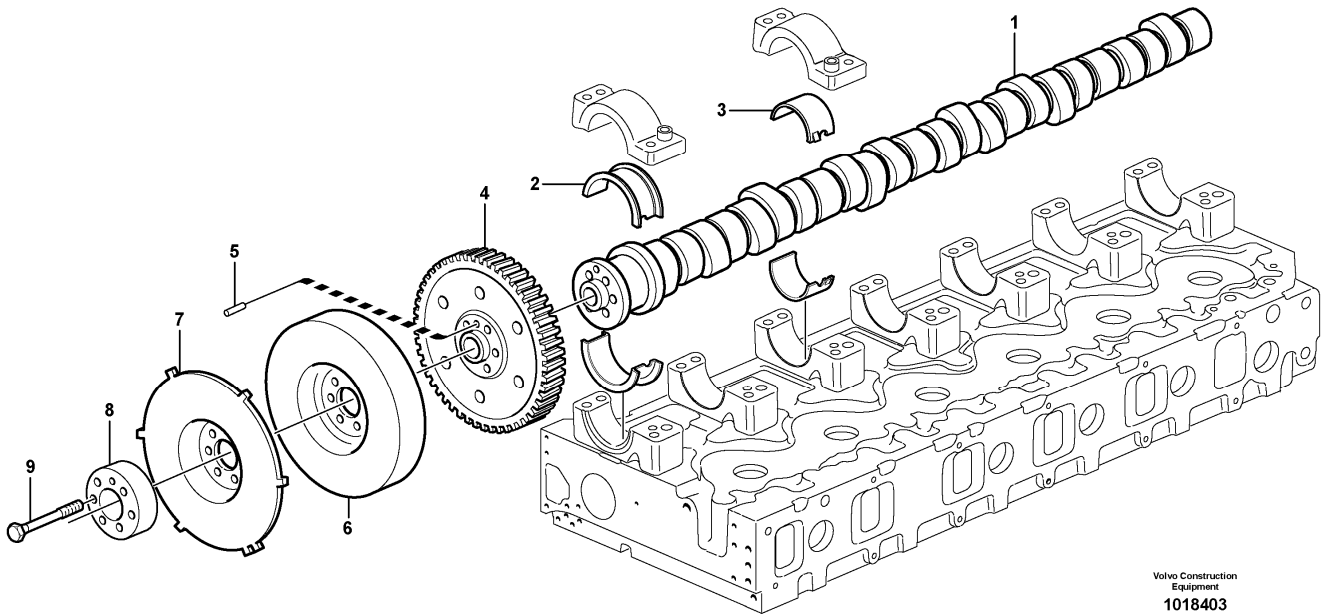

Date: 2014/1/14	Image id: 1018403	Catalogue: 20433	Model: EC360C L
Brand: Volvo	Serial: 115001-, 145001-	Group/Section: 215/300	Title: Camshaft

Section option	Kit	Option description
VOE8188747		Engine D12D-O
VOE8188757		Engine D12D-P
VOE8285527		Engine with Epa label EMISSION CERTIFICATED FROM EU&EPA
VOE8285593		Engine TIER 3 BASED TIER 2

Q1-Q5	Option	Option description
Q1 8188757	VOE8188757	Engine D12D-P

Pos	Part	Q1	Q2	Q3	Q4	Q5	PS	Kit	Description	Option(s)	Remark
1	VOE3165423	1							Camshaft		
1	VOE20576909		1						Camshaft		
2	VOE20503200	1	1						Bearing shell kit		
		2	2				NS		•Bearing Shell		
3	VOE276630	6	6						Bearing shell kit		
	VOE1677212	12	12						•Bearing shell		STD