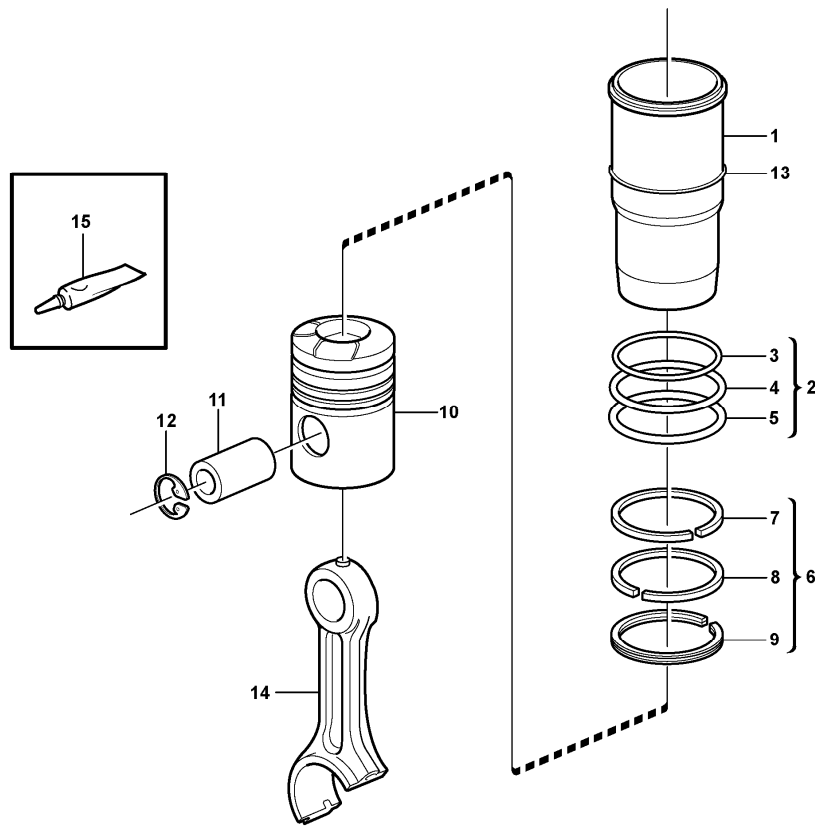

Date: 2014/1/14	Image id: 1035153	Catalogue: 20433	Model: EC360C L
Brand: Volvo	Serial: 115001-, 145001-	Group/Section: 213/100	Title: Cylinder liner and piston 8188747

Volvo Construction
Equipment
1035153

Section option	Kit	Option description
VOE8188747		Engine D12D-O

Pos	Part	Q1	Q2	Q3	Q4	Q5	PS	Kit	Description	Option(s)	Remark
	VOE20515376	6							Cylinder		
1	VOE20451502	6					NS		•Cylinder Liner		
2	VOE270950	6							•Sealing kit		
3	VOE470922	6							••Seal Ring		UPPER
4	VOE470190	12					NS		••Sealing ring		
5	VOE270950	6							••Sealing kit		LOW
6	VOE20509932	6							•Piston ring kit		
7	VOE20411224	6					OP		••Compression ring		UPPER
8	VOE20411237	6							••Compression ring		LOW
9	VOE20738692	6							••Oil scraper ring		
10	VOE20451076	6					OP		•Piston		
11	VOE3155115	6							•Gudgeon pin