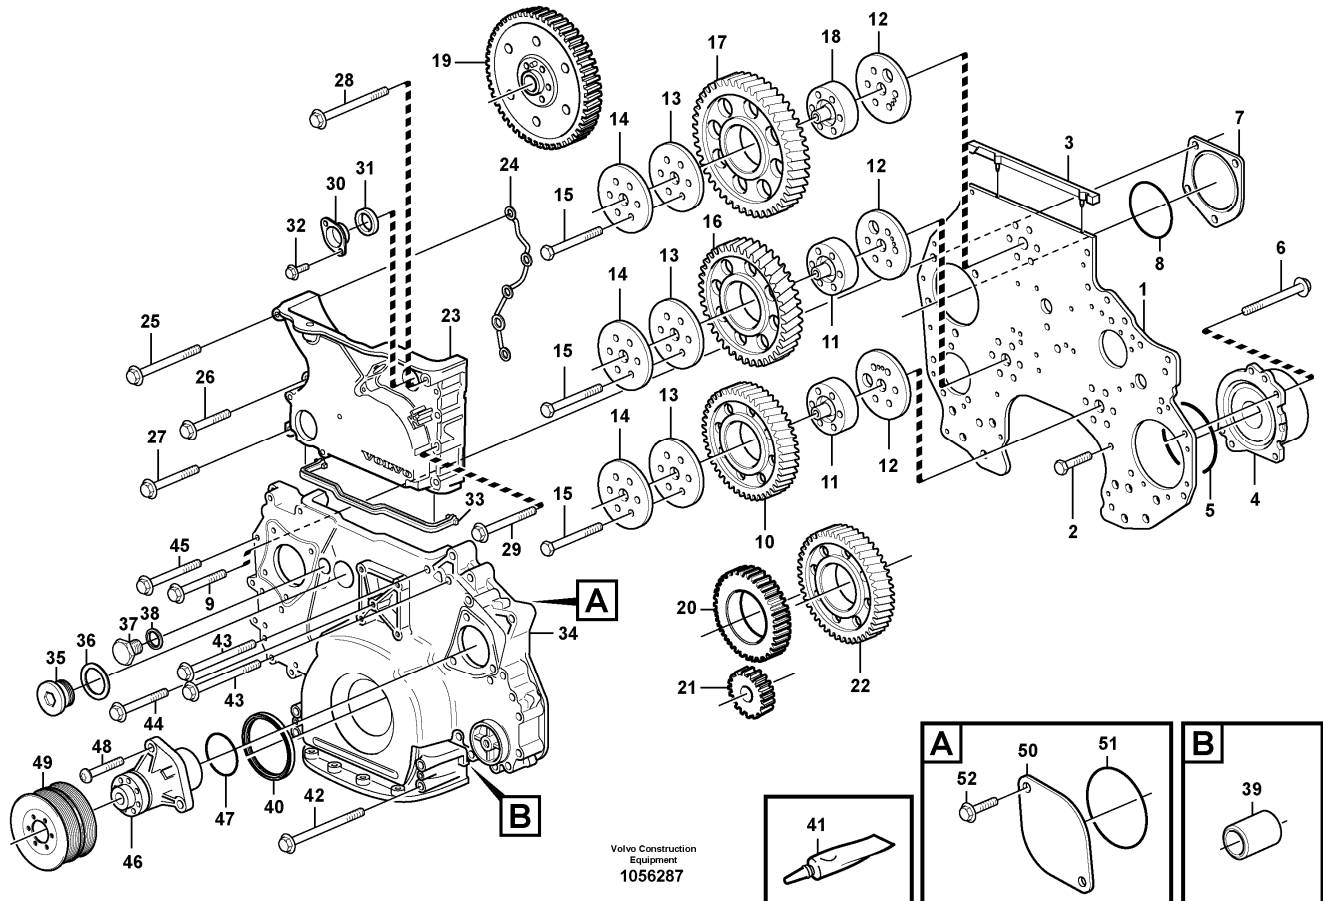

Date: 2014/1/14	Image id: 1056287	Catalogue: 20433	Model: EC360C L
Brand: Volvo	Serial: 115001-, 145001-	Group/Section: 215/100	Title: Timing gear casing and gears

Section option	Kit	Option description
VOE8188747		Engine D12D-O
VOE8188757		Engine D12D-P
VOE8285527		Engine with Epa label EMISSION CERTIFICATED FROM EU&EPA
VOE8285593		Engine TIER 3 BASED TIER 2

Q1-Q5	Option	Option description
Q1 ENG - 656061		
Q2 ENG 656062 -		

Pos	Part	Q1	Q2	Q3	Q4	Q5	PS	Kit	Description	Option(s)	Remark
1	VOE8170561	1	1						Xmsn Plate		
2	VOE946470	17	17						Flange screw		
3	VOE20489341	1	1						Gasket		
4	VOE11128611	1	1						Bearing housing		
5	VOE13949736	1	1						O-ring