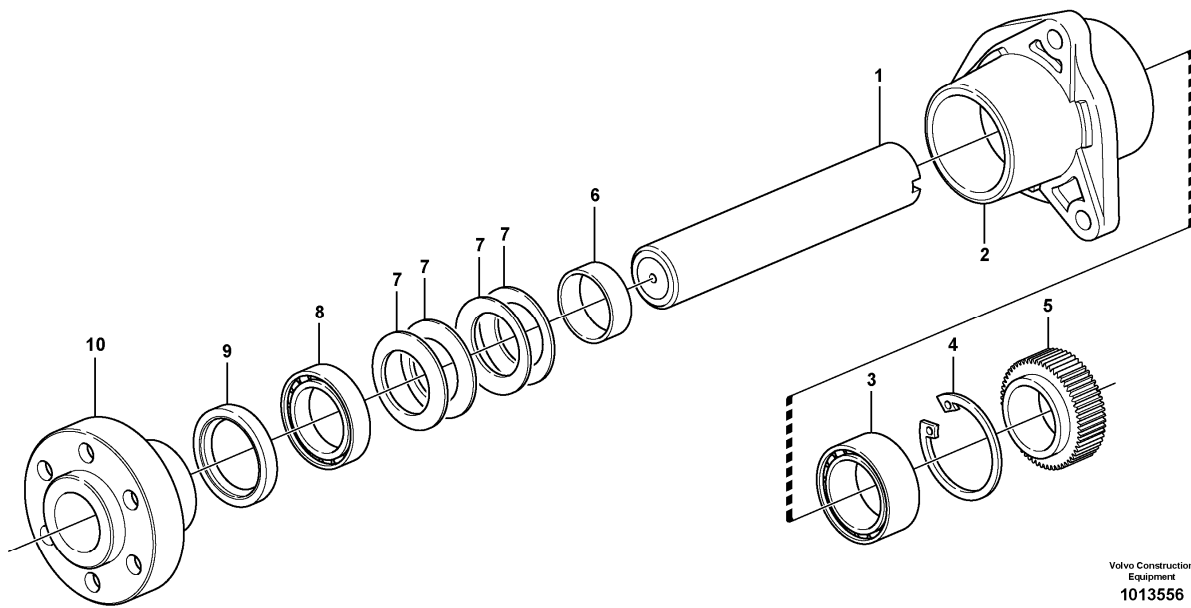

Date: 2014/1/14	Image id: 1013556	Catalogue: 20433	Model: EC360C L
Brand: Volvo	Serial: 115001-, 145001-	Group/Section: 215/200	Title: Driving device

Volvo Construction
Equipment
1013556

Section option	Kit	Option description
VOE8188747		Engine D12D-O
VOE8188757		Engine D12D-P
VOE8285527		Engine with Epa label EMISSION CERTIFICATED FROM EU&EPA
VOE8285593		Engine TIER 3 BASED TIER 2

Pos	Part	Q1	Q2	Q3	Q4	Q5	PS	Kit	Description	Option(s)	Remark
	VOE8193986	1							Driving device		
1	VOE8184821	1					NS		•Axle		
2	VOE8170667	1					OP		•Bearing housing		
3	VOE471499	1							•Ball bearing		
4	VOE914532	1							•Retaining ring		
5	VOE8170240	1					OP		•Gear		
6	VOE8193994	1							•Spacer sleeve		
7	VOE1677558	4					OP		•Disc spring		
8	VOE11013	1							•Ball bearing