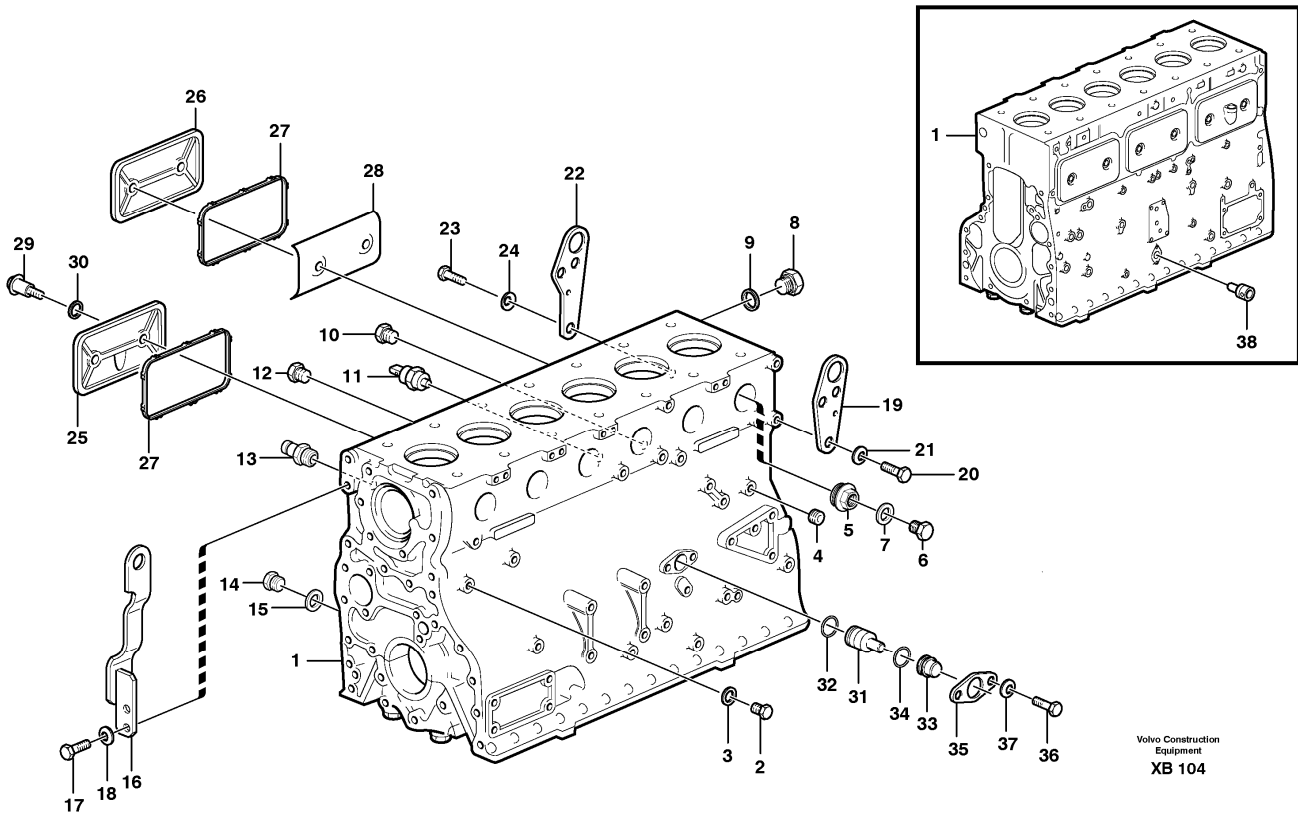

Date: 2014/1/13	Image id: XB104	Catalogue: 56137	Model: EC360B LC
Brand: Volvo	Serial: 10001-12151	Group/Section: 212/100	Title: Cylinder block D10B ENGINE

Section option	Kit	Option description
VOE8277279		Basic Machine EC360B
VOE8278903		Engine with Epa label EMISSION CERTIFICATED FROM EPA
VOE8278904		Engine with Eu label EMISSION CERTIFICATED FROM EU
VOE8278905		Engine without Epa label INT AND KOREAN MARKET

Q1-Q5	Option	Option description	
Q1 8277279 S/N -10446	VOE8277279	Basic Machine EC360B	
Q2 8278903 S/N -10828	VOE8278903	Engine with Epa label EMISSION CERTIFICATED FROM EPA	
Q3 8278904 S/N -10828	VOE8278904	Engine with Eu label EMISSION CERTIFICATED FROM EU	
Q4 8278905 S/N -10828	VOE8278905	Engine without Epa label INT AND KOREAN MARKET	

Pos	Part	Q1	Q2	Q3	Q4	Q5	PS	Kit	Description	Option(s)	Remark
1		1	1	1	1				Cylinder block		See ref 212/200