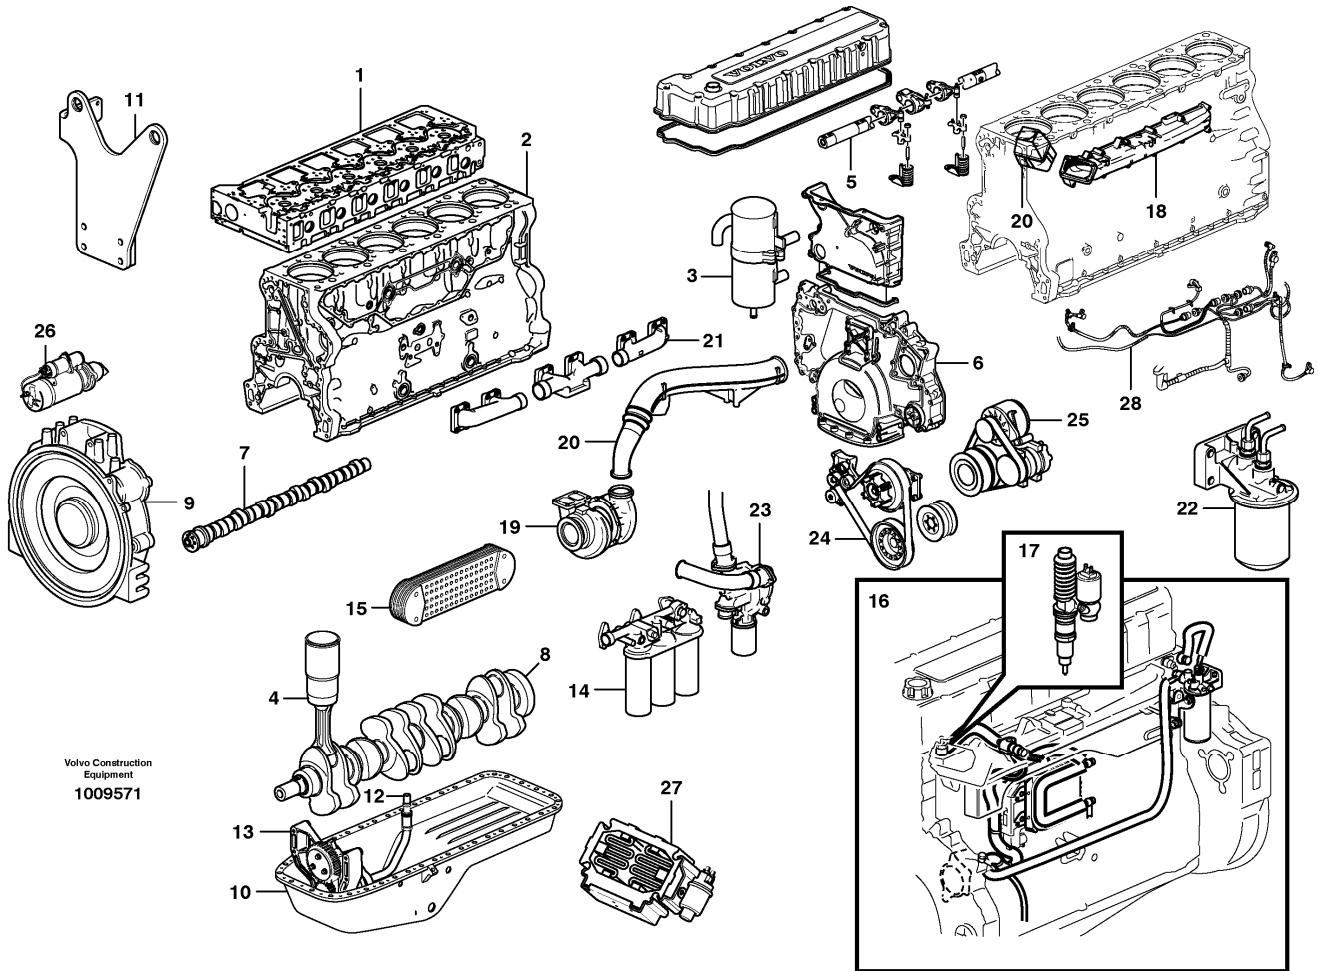

Date: 2014/1/13	Image id: 1009571	Catalogue: 56137	Model: EC360B LC
Brand: Volvo	Serial: 10001-12151	Group/Section: 210/350	Title: Engine D12C ENGINE

Section option	Kit	Option description
VOE8279097		Engine with Epa label EMISSION CERTIFICATED FROM EPA
VOE8279098		Engine with Eu label EMISSION CERTIFICATED FROM EU
VOE8279099		Engine without Epa label INT AND KOREAN MARKET

Q1-Q5	Option	Option description	
Q1 8279097 S/N 10829-	VOE8279097	Engine with Epa label EMISSION CERTIFICATED FROM EPA	
Q2 8279098 S/N 10829-	VOE8279098	Engine with Eu label EMISSION CERTIFICATED FROM EU	
Q3 8279099 S/N 10829-	VOE8279099	Engine without Epa label INT AND KOREAN MARKET	

Pos	Part	Q1	Q2	Q3	Q4	Q5	PS	Kit	Description	Option(s)	Remark
	VOE15002877	1							Engine		(VOE8188176)D12C