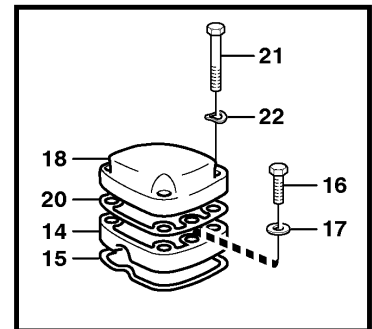

Section option	Kit	Option description
VOE8277279		Basic Machine EC360B
VOE8278903		Engine with Epa label EMISSION CERTIFICATED FROM EPA
VOE8278904		Engine with Eu label EMISSION CERTIFICATED FROM EU
VOE8278905		Engine without Epa label INT AND KOREAN MARKET

Q1-Q5	Option	Option description	
Q1 8277279 S/N -10446	VOE8277279	Basic Machine EC360B	
Q2 8278903 S/N -10828	VOE8278903	Engine with Epa label EMISSION CERTIFICATED FROM EPA	
Q3 8278904 S/N -10828	VOE8278904	Engine with Eu label EMISSION CERTIFICATED FROM EU