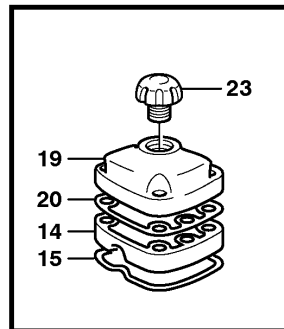

Section option	Kit	Option description
VOE8277279		Basic Machine EC360B
VOE8278903		Engine with Epa label EMISSION CERTIFICATED FROM EPA
VOE8278904		Engine with Eu label EMISSION CERTIFICATED FROM EU
VOE8278905		Engine without Epa label INT AND KOREAN MARKET

Q1-Q5	Option	Option description	
Q1 8277279 S/N -10446	VOE8277279	Basic Machine EC360B	
Q2 8278903 S/N -10828	VOE8278903	Engine with Epa label EMISSION CERTIFICATED FROM EPA	
Q3 8278904 S/N -10828	VOE8278904	Engine with Eu label EMISSION CERTIFICATED FROM EU