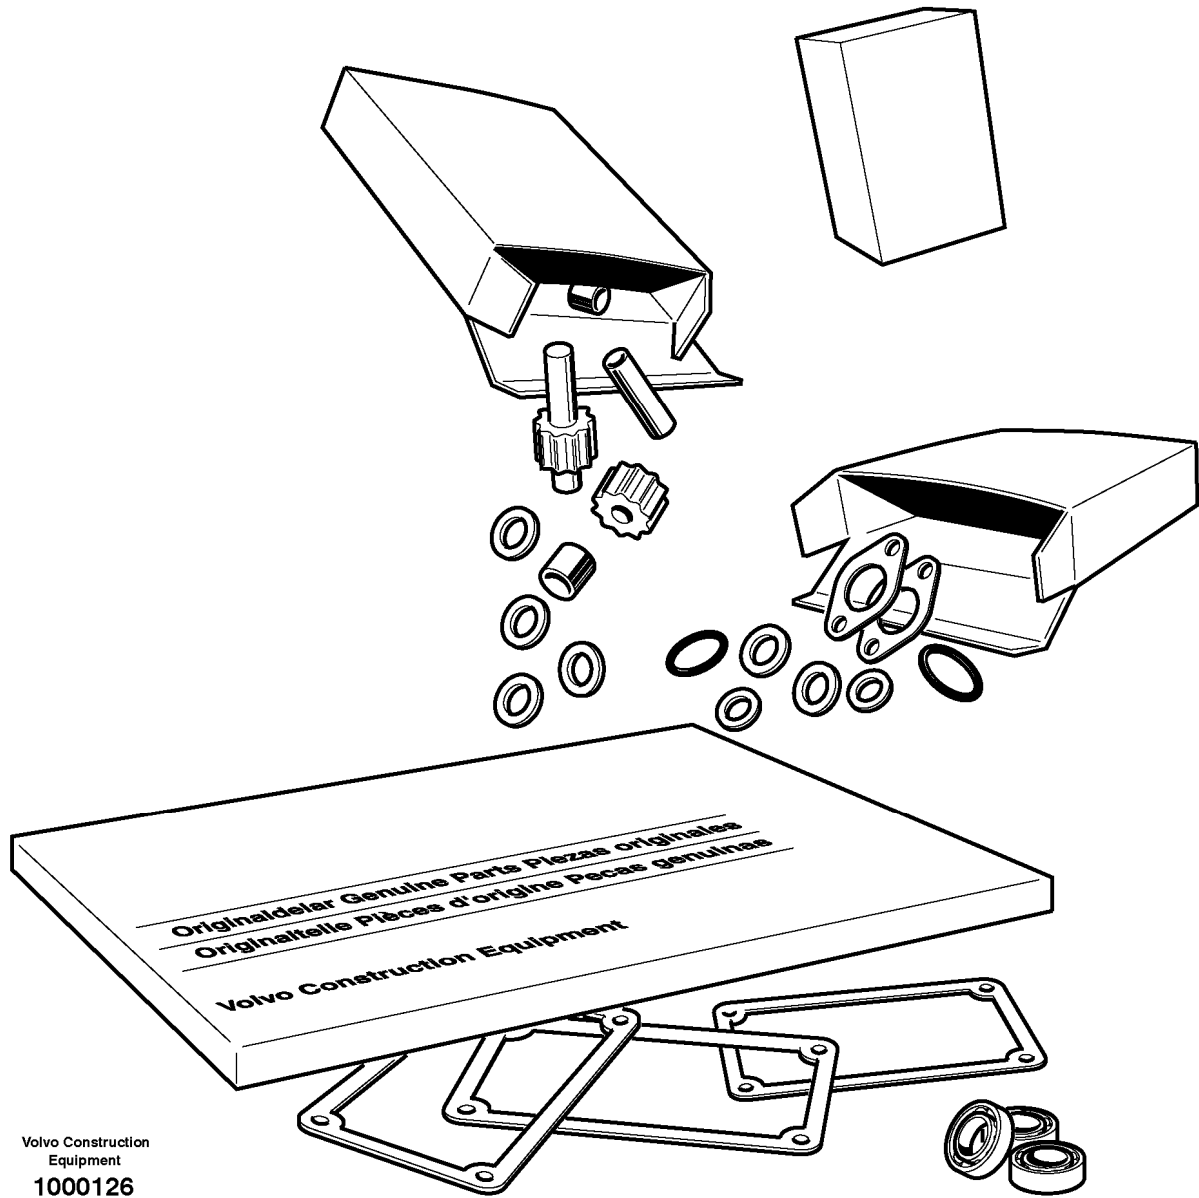

Date: 2014/1/13	Image id: 1000126	Catalogue: 56137	Model: EC360B LC
Brand: Volvo	Serial: 10001-12151	Group/Section: 210/200	Title: Repair kits for engine D10B ENGINE

Section option	Kit	Option description
VOE8277279		Basic Machine EC360B
VOE8278903		Engine with Epa label EMISSION CERTIFICATED FROM EPA
VOE8278904		Engine with Eu label EMISSION CERTIFICATED FROM EU
VOE8278905		Engine without Epa label INT AND KOREAN MARKET

Q1-Q5	Option	Option description	
Q1 8277279 S/N -10446	VOE8277279	Basic Machine EC360B