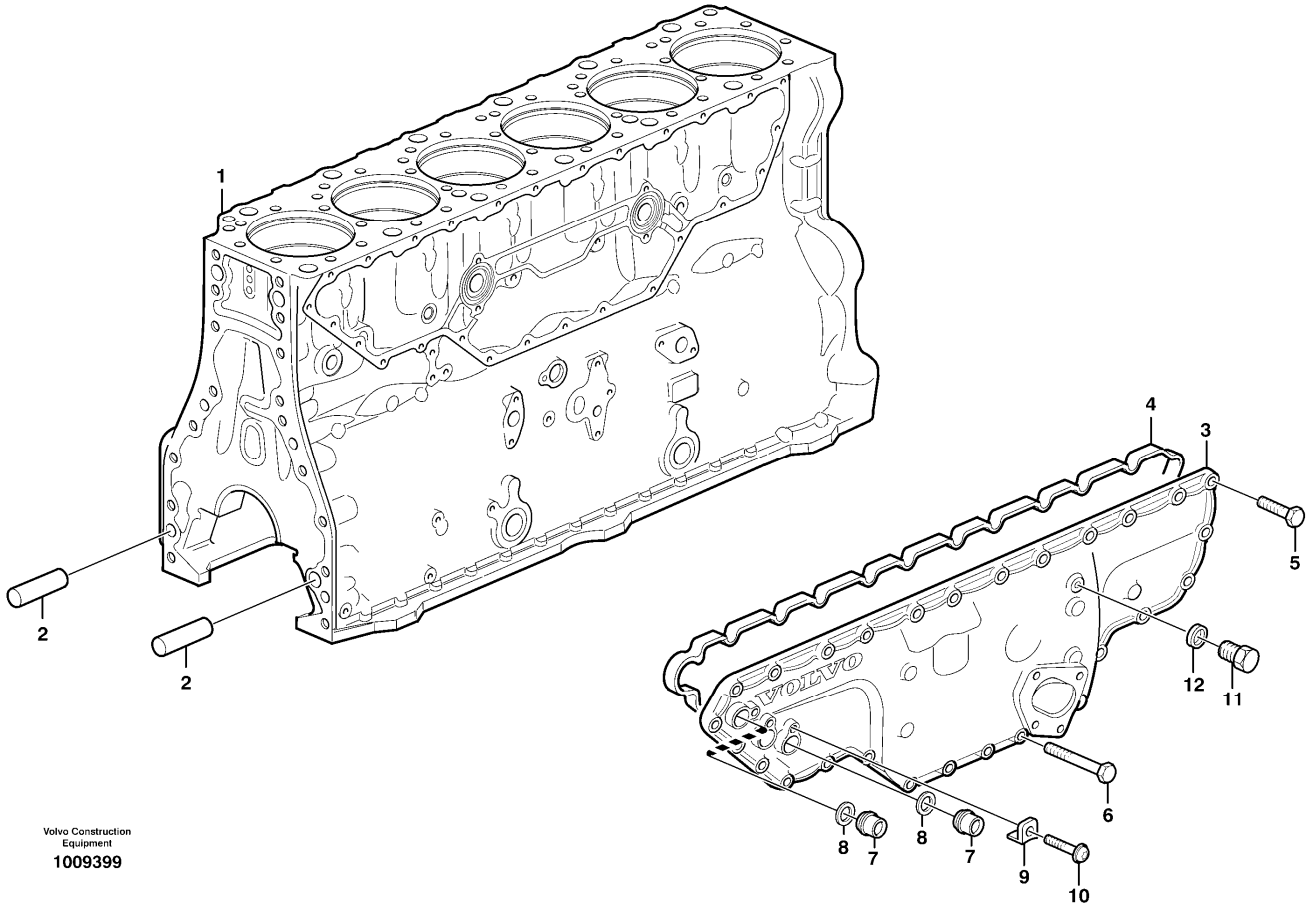

Date: 2014/1/13	Image id: 1009399	Catalogue: 56137	Model: EC360B LC
Brand: Volvo	Serial: 10001-12151	Group/Section: 212/250	Title: Cylinder block D12C ENGINE

Section option	Kit	Option description
VOE8279097		Engine with Epa label EMISSION CERTIFICATED FROM EPA
VOE8279098		Engine with Eu label EMISSION CERTIFICATED FROM EU
VOE8279099		Engine without Epa label INT AND KOREAN MARKET

Q1-Q5	Option	Option description	
Q1 8279097 S/N 10829-	VOE8279097	Engine with Epa label EMISSION CERTIFICATED FROM EPA	
Q2 8279098 S/N 10829-	VOE8279098	Engine with Eu label EMISSION CERTIFICATED FROM EU	
Q3 8279099 S/N 10829-	VOE8279099	Engine without Epa label INT AND KOREAN MARKET	

Pos	Part	Q1	Q2	Q3	Q4	Q5	PS	Kit	Description	Option(s)	Remark
1		1	1	1					Cylinder block		
2	VOE8170389	2	2	2					Guide sleeve