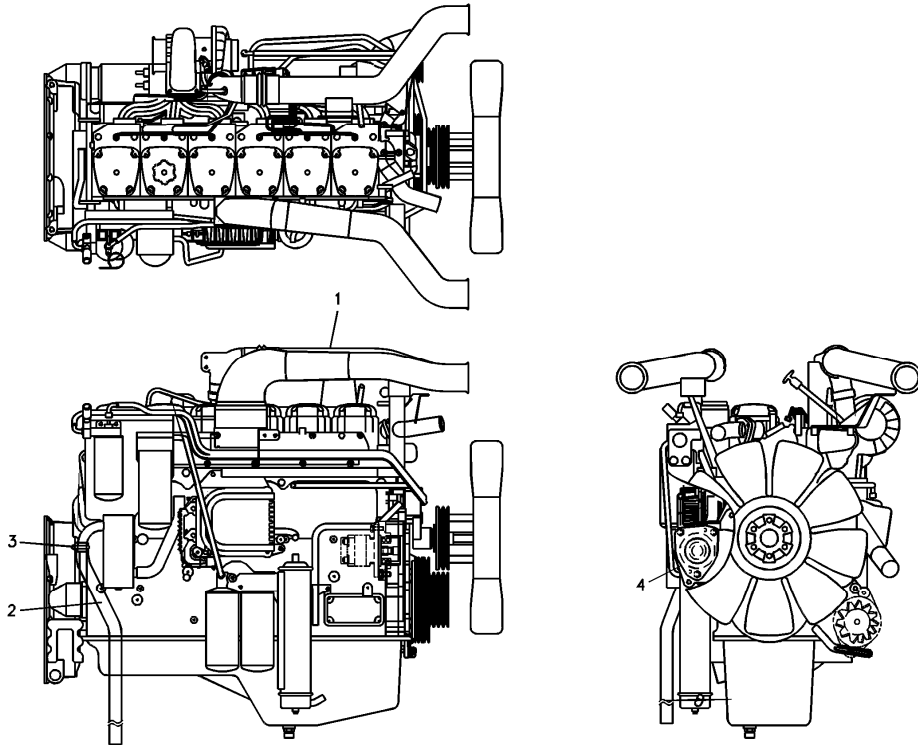

Date: <b>2014/1/13</b>	Image id: <b>SW101</b>	Catalogue: <b>56137</b>	Model: <b>EC360B LC</b>
Brand: <b>Volvo</b>	Serial: <b>10001-12151</b>	Group/Section: <b>210/100</b>	Title: <b>Engine D10B ENGINE</b>