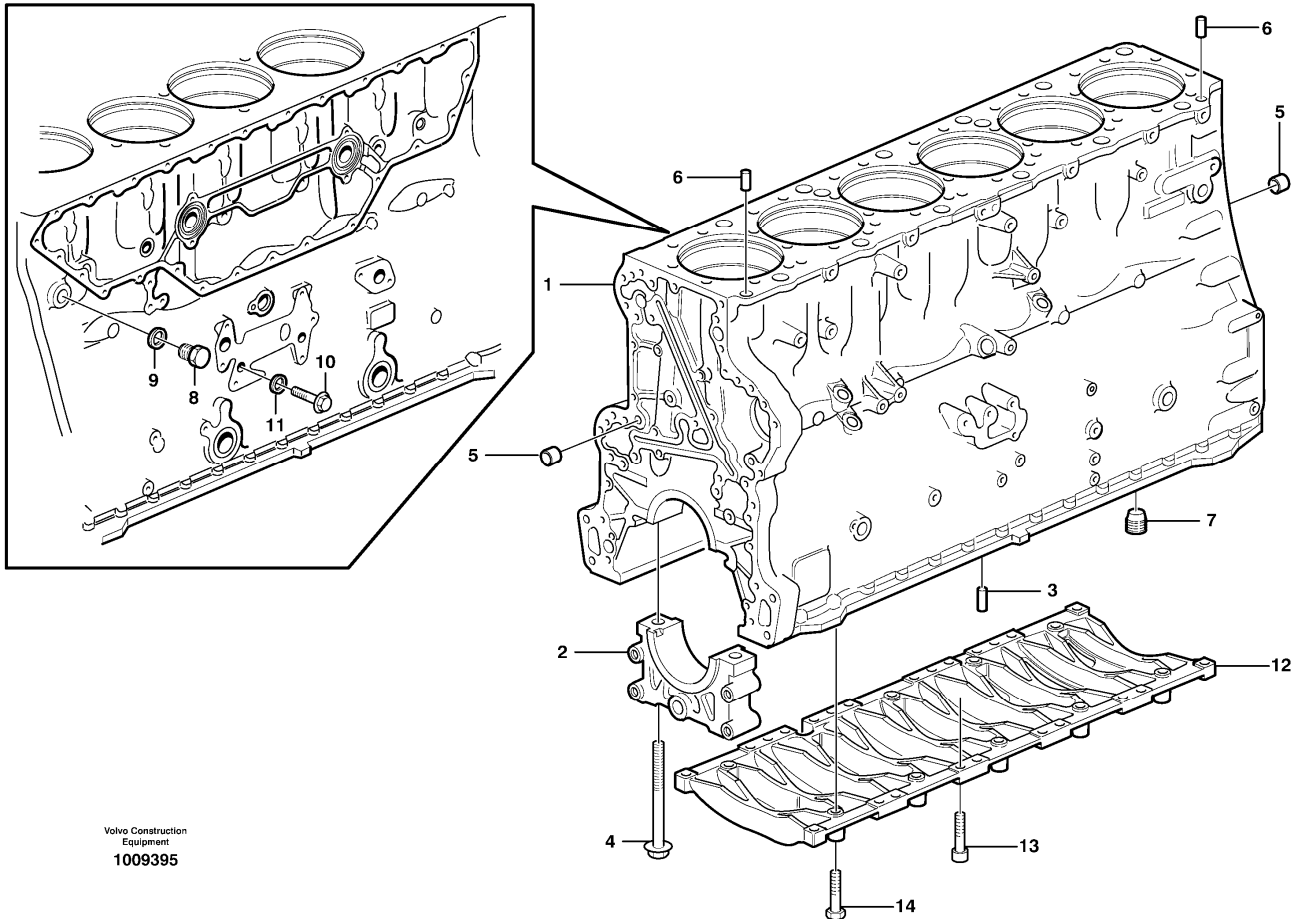

Date: 2014/1/13	Image id: 1009395	Catalogue: 56137	Model: EC360B LC
Brand: Volvo	Serial: 10001-12151	Group/Section: 212/150	Title: Cylinder block D12C ENGINE

Section option	Kit	Option description
VOE8279097		Engine with Epa label EMISSION CERTIFICATED FROM EPA
VOE8279098		Engine with Eu label EMISSION CERTIFICATED FROM EU
VOE8279099		Engine without Epa label INT AND KOREAN MARKET

Q1-Q5	Option	Option description	
Q1 8279097 S/N 10829-	VOE8279097	Engine with Epa label EMISSION CERTIFICATED FROM EPA	
Q2 8279098 S/N 10829-	VOE8279098	Engine with Eu label EMISSION CERTIFICATED FROM EU	
Q3 8279099 S/N 10829-	VOE8279099	Engine without Epa label INT AND KOREAN MARKET	

Pos	Part	Q1	Q2	Q3	Q4	Q5	PS	Kit	Description	Option(s)	Remark
	VOE8130120	1	1	1			SS		Cylinder block		
1	VOE8130121	1	1	1			NS		•Cylinder Block