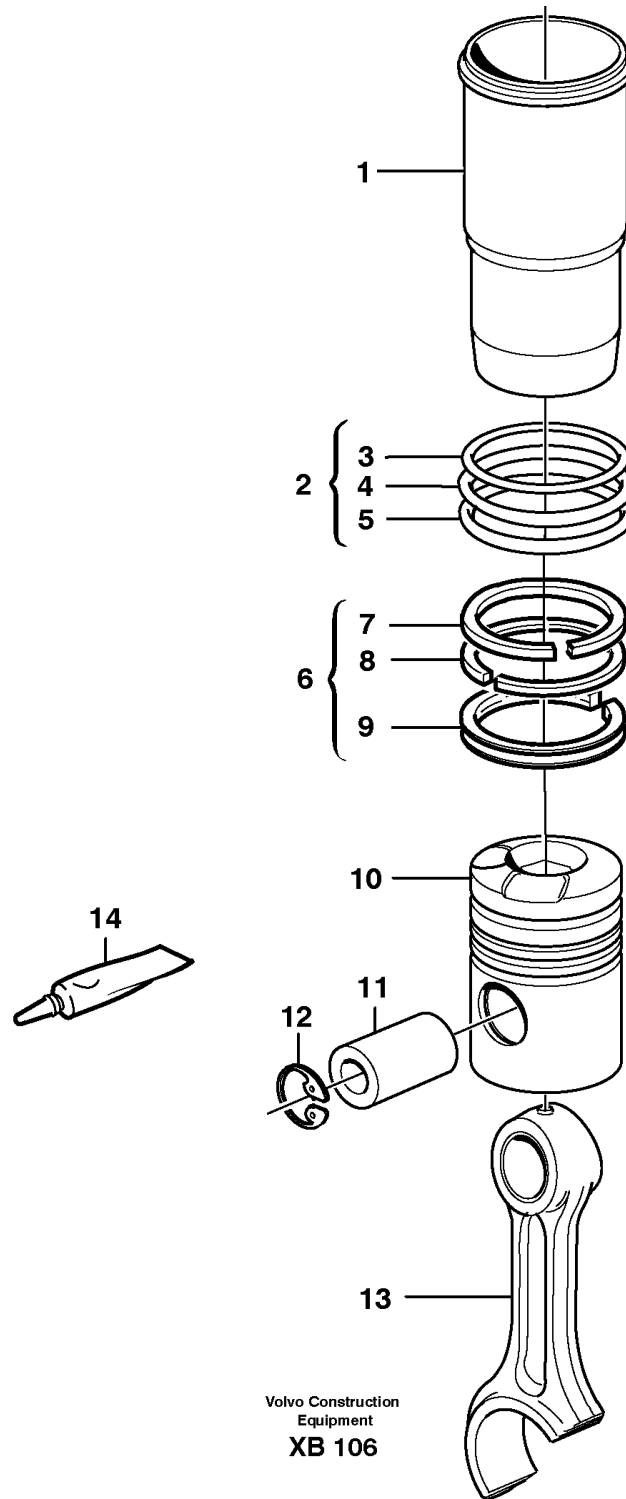

Date: 2014/1/13	Image id: XB106	Catalogue: 56137	Model: EC360B LC
Brand: Volvo	Serial: 10001-12151	Group/Section: 213/100	Title: Cylinder liner and piston D10B ENGINE

Section option	Kit	Option description
VOE8277279		Basic Machine EC360B