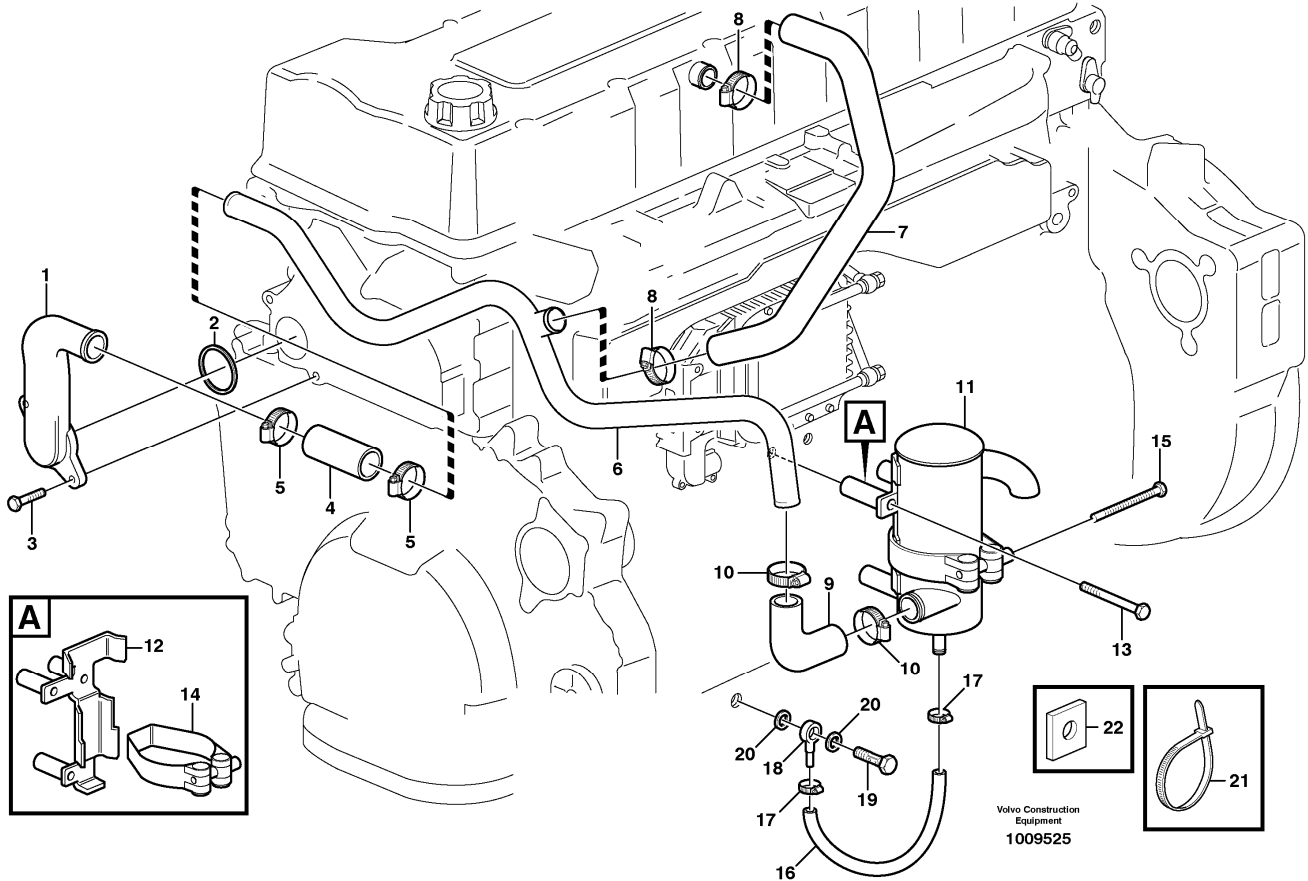

Date: 2014/1/13	Image id: 1009525	Catalogue: 56137	Model: EC360B LC
Brand: Volvo	Serial: 10001-12151	Group/Section: 212/350	Title: Crankcase ventilation D12C ENGINE

Section option	Kit	Option description
VOE8279097		Engine with Epa label EMISSION CERTIFICATED FROM EPA
VOE8279098		Engine with Eu label EMISSION CERTIFICATED FROM EU
VOE8279099		Engine without Epa label INT AND KOREAN MARKET

Q1-Q5	Option	Option description	
Q1 8279097 S/N 10829-	VOE8279097	Engine with Epa label EMISSION CERTIFICATED FROM EPA	
Q2 8279098 S/N 10829-	VOE8279098	Engine with Eu label EMISSION CERTIFICATED FROM EU	
Q3 8279099 S/N 10829-	VOE8279099	Engine without Epa label INT AND KOREAN MARKET	

Pos	Part	Q1	Q2	Q3	Q4	Q5	PS	Kit	Description	Option(s)	Remark
1	VOE11127358	1	1	1					Flange pipe		
2	VOE3165097	1	1	1					Sealing ring		
3	VOE13945444	2	2	2					Screw