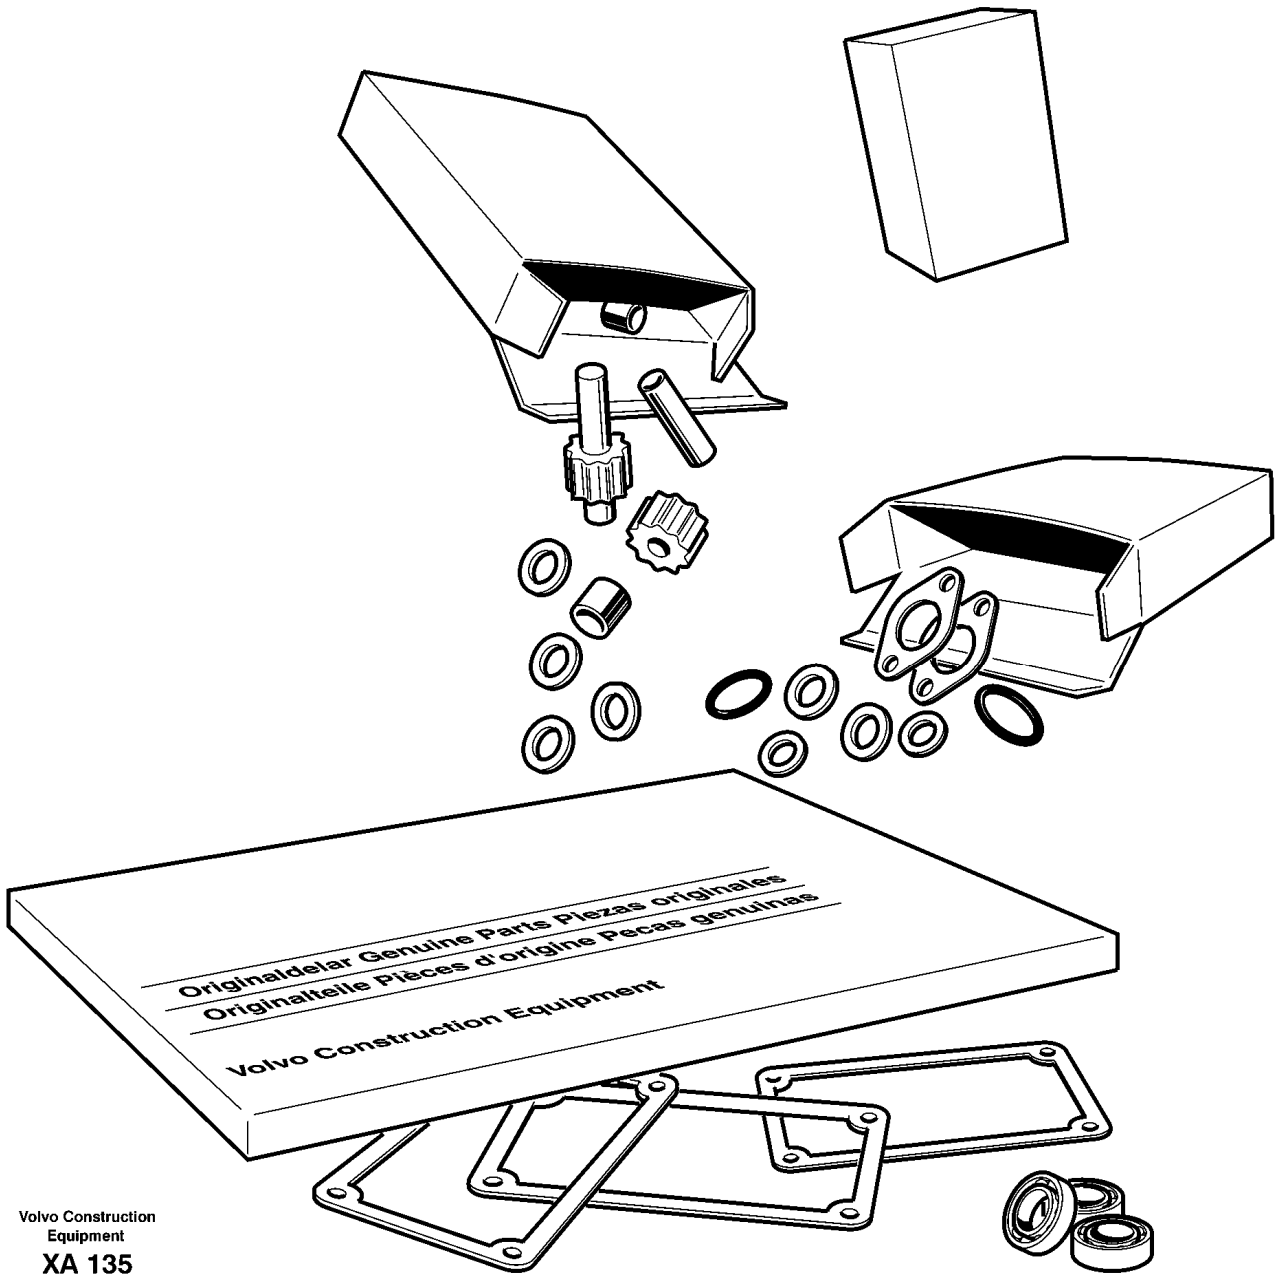

Date: 2014/1/13	Image id: XA135	Catalogue: 56137	Model: EC360B LC
Brand: Volvo	Serial: 10001-12151	Group/Section: 210/250	Title: Repair kits for engine D12C ENGINE

Volvo Construction
Equipment
XA 135

Section option	Kit	Option description
VOE8279097		Engine with Epa label EMISSION CERTIFICATED FROM EPA
VOE8279098		Engine with Eu label EMISSION CERTIFICATED FROM EU
VOE8279099		Engine without Epa label INT AND KOREAN MARKET

Q1-Q5	Option	Option description