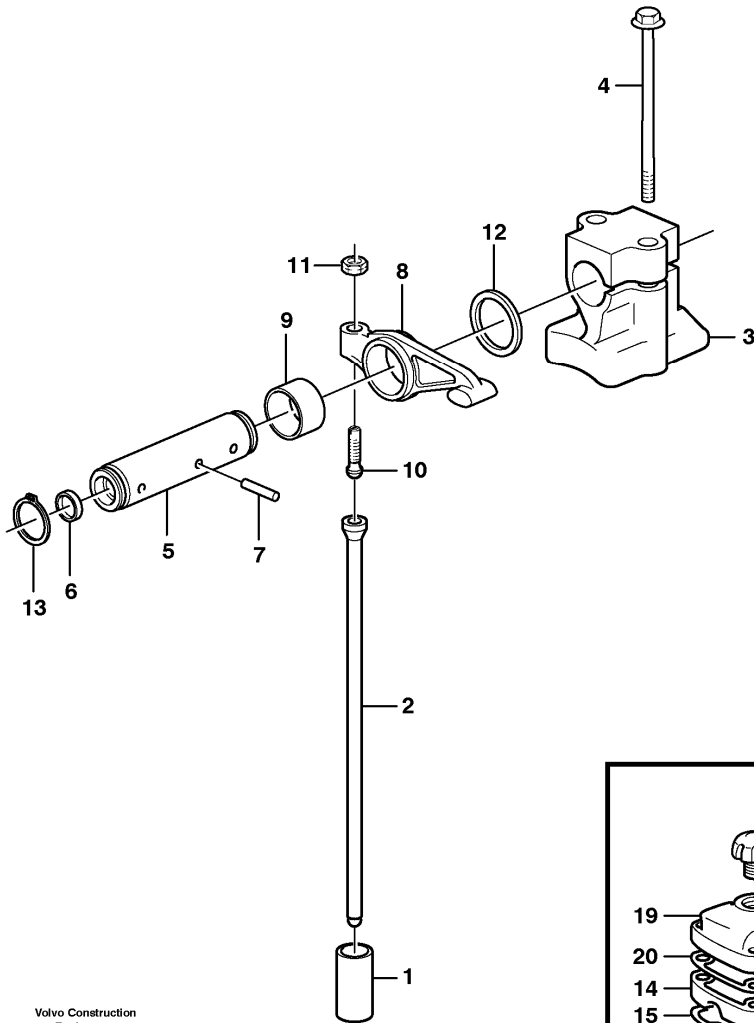

Date: <b>2014/1/13</b>	Image id: <b>XB102</b>	Catalogue: <b>56137</b>	Model: <b>EC360B LC</b>
Brand: <b>Volvo</b>	Serial: <b>10001-12151</b>	Group/Section: <b>214/100</b>	Title: <b>Valve mechanism D10B ENGINE</b>