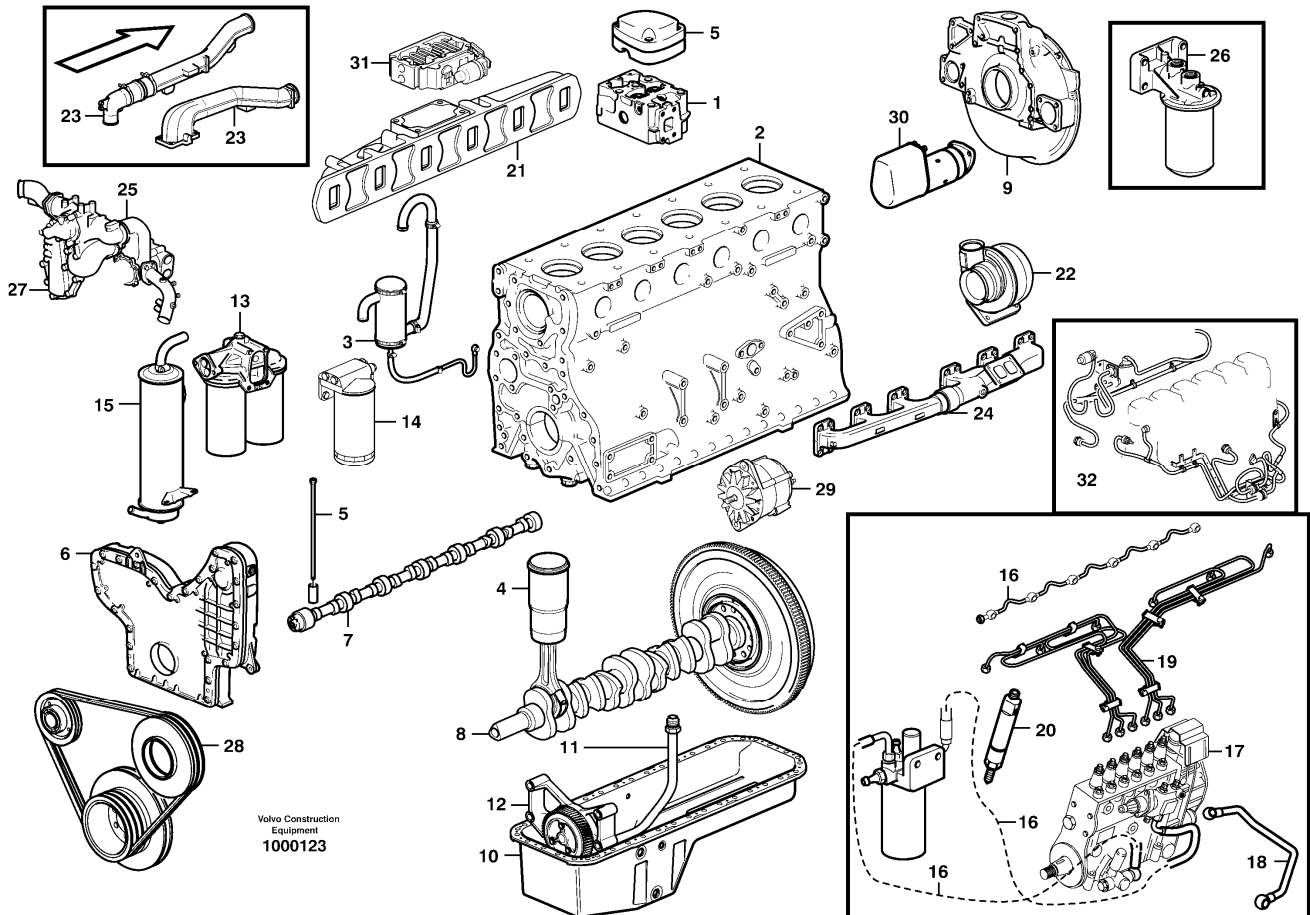

Date: 2014/1/13	Image id: 1000123	Catalogue: 56137	Model: EC360B LC
Brand: Volvo	Serial: 10001-12151	Group/Section: 210/300	Title: Engine D10B ENGINE

Section option	Kit	Option description
VOE8277279		Basic Machine EC360B
VOE8278903		Engine with Epa label EMISSION CERTIFICATED FROM EPA
VOE8278904		Engine with Eu label EMISSION CERTIFICATED FROM EU
VOE8278905		Engine without Epa label INT AND KOREAN MARKET

Q1-Q5	Option	Option description	
Q1 8277279 S/N -10446	VOE8277279	Basic Machine EC360B	
Q2 8278903 S/N -10828	VOE8278903	Engine with Epa label EMISSION CERTIFICATED FROM EPA	
Q3 8278904 S/N -10828	VOE8278904	Engine with Eu label EMISSION CERTIFICATED FROM EU	
Q4 8278905 S/N -10828	VOE8278905	Engine without Epa label INT AND KOREAN MARKET	

Pos	Part	Q1	Q2	Q3	Q4	Q5	PS	Kit	Description	Option(s)	Remark