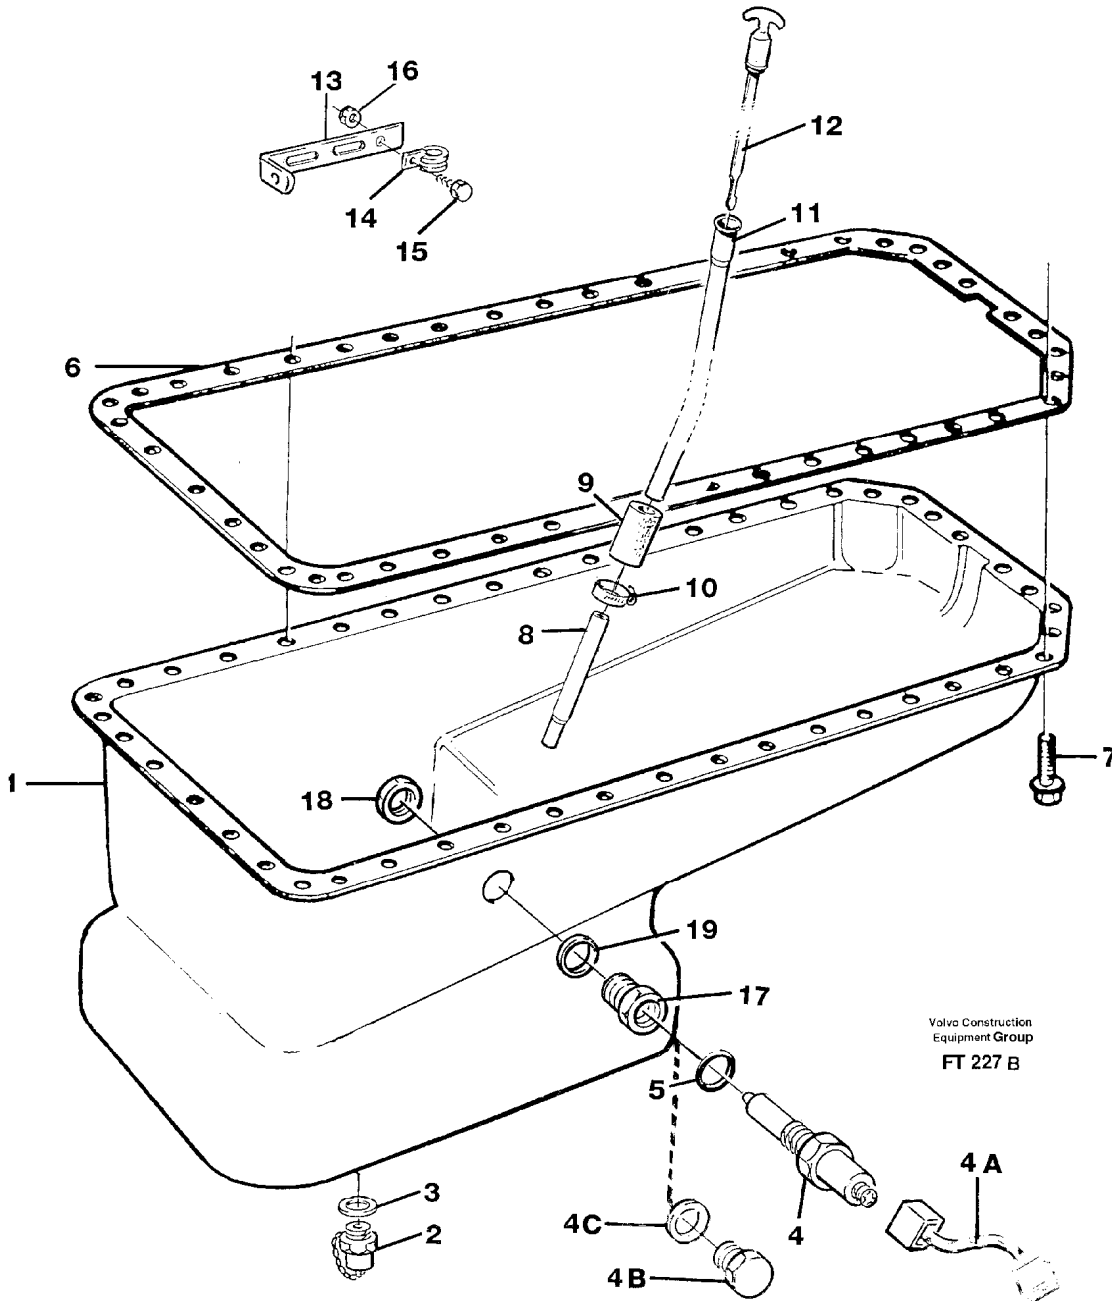

Date: 2014/1/9	Image id: FT227B	Catalogue: 99521	Model: EC340
Brand: Volvo	Serial: 1001-9999	Group/Section: 217/100	Title: Oil sump

Pos	Part	Q1	Q2	Q3	Q4	Q5	PS	Kit	Description	Option(s)	Remark
1	VOE11031299	1							Oil pan		
2	VOE11054692	1							Valve		
3	VOE949329	1							Gasket		
4	VOE14263367	1							Level guard		SER NO - 1233, + 1235 B41