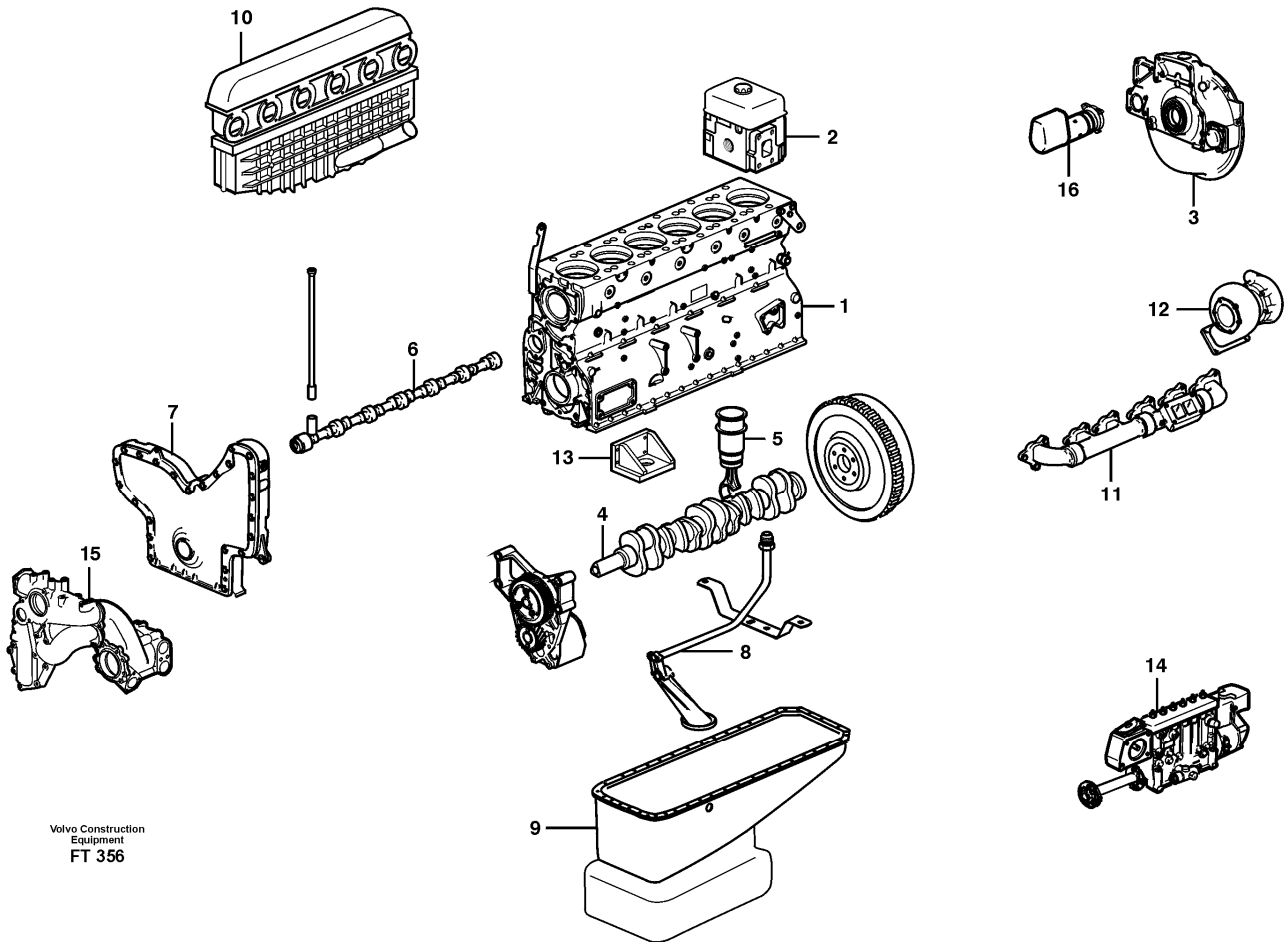

Date: 2014/1/9	Image id: FT356	Catalogue: 99521	Model: EC340
Brand: Volvo	Serial: 1001-9999	Group/Section: 210/150	Title: Engine

Pos	Part	Q1	Q2	Q3	Q4	Q5	PS	Kit	Description	Option(s)	Remark
	VOE15003091	1							Engine		(VOE497282)TD 103 KAE
1		1							Cylinder block		See ref 212/100
2		1							Cylinder head		See ref 211/100
3		1							Flywheel housing		See ref 210/200
4		1							Crank mechanism		See ref 216/100
5		1							Cyl liner and piston		See ref 213/100
6		1							Camshaft		See ref 215/150
7		1							Timing gear casing		See ref 215/100
8		1							Lubricating system		See ref 221/100
9		1							Oil sump		See ref 217/100
10		1							Inlet pipe		See ref 251/150
11		1							Exhaust pipe		See ref 251/200
12		1							Turbocharger		See ref 255/100

13		1							Engine mounting		See ref 218/100
14		1							Fuel system		See ref 235/250
15		1							Cooling system		See ref 260/100
16		1							Starter motor		See ref 330/100

Date: 2014/1/9	Image id: FT217	Catalogue: 99521	Model: EC340
Brand: Volvo	Serial: 1001-9999	Group/Section: 210/200	Title: Flywheel housing

Date: 2014/1/9	Image id: FT218	Catalogue: 99521	Model: EC340
Brand: Volvo	Serial: 1001-9999	Group/Section: 211/100	Title: Cylinder head

Volvo Construction
Equipment
FT 218

Pos	Part	Q1	Q2	Q3	Q4	Q5	PS	Kit	Description	Option(s)	Remark
1	VOE8194452	6							Cylinder head		
2	VOE467474	6							•Valve seat		STD D
	VOE467590	6							•Valve seat		0,2 O SZ
3	VOE1545886	6							•Valve seat		STD D, (11987041)
	VOE1545885	6							•Valve seat		(VOE11987040)0,2 O SZ