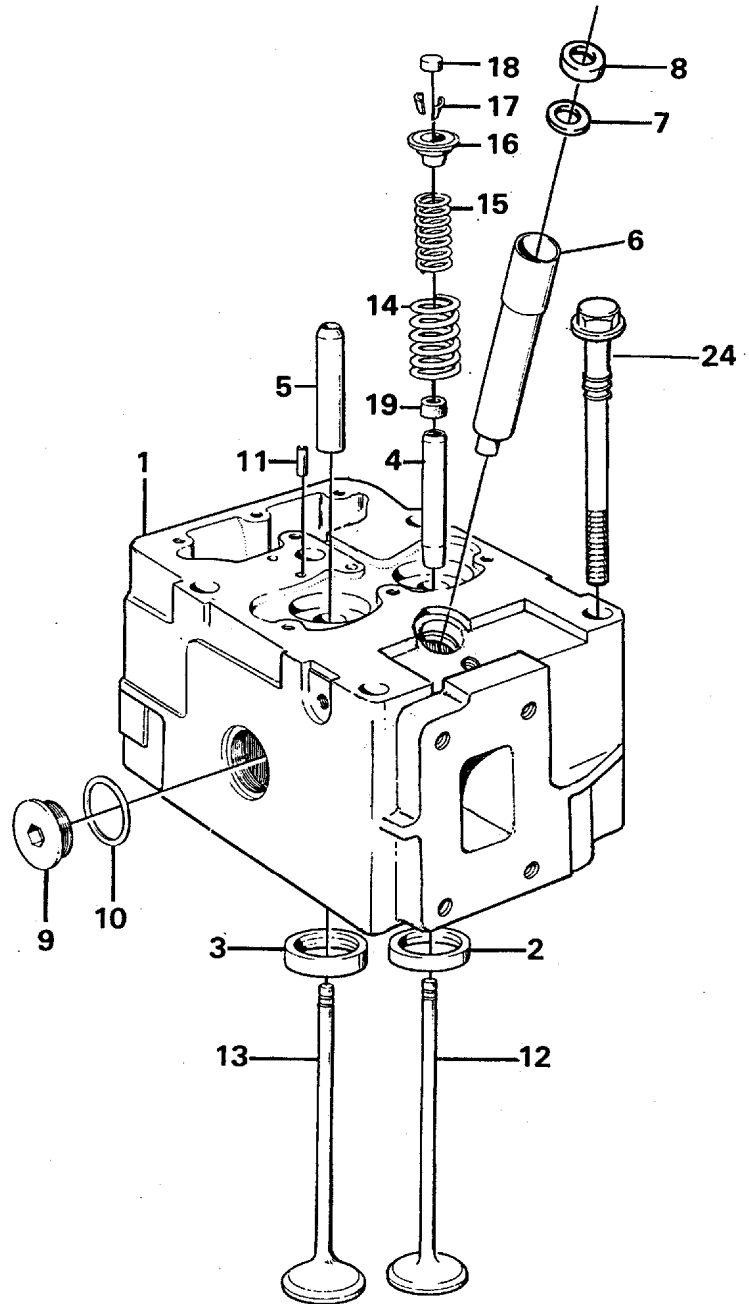

Date: 2014/1/9	Image id: FT356	Catalogue: 99521	Model: EC340
Brand: Volvo	Serial: 1001-9999	Group/Section: 210/150	Title: Engine

Pos	Part	Q1	Q2	Q3	Q4	Q5	PS	Kit	Description	Option(s)	Remark
	VOE15003091	1							Engine		(VOE497282)TD 103 KAE
1		1							Cylinder block		See ref 212/100
2		1							Cylinder head		See ref 211/100
3		1							Flywheel housing		See ref 210/200
4		1							Crank mechanism		See ref 216/100
5		1							Cyl liner and piston		See ref 213/100
6		1							Camshaft		See ref 215/150
7		1							Timing gear casing		See ref 215/100
8		1							Lubricating system		See ref 221/100
9		1							Oil sump		See ref 217/100
10		1							Inlet pipe		See ref 251/150
11		1							Exhaust pipe		See ref 251/200
12		1							Turbocharger		See ref 255/100

Date: 2014/1/9	Image id: FT218	Catalogue: 99521	Model: EC340
Brand: Volvo	Serial: 1001-9999	Group/Section: 211/100	Title: Cylinder head

Volvo Construction
Equipment
FT 218

Pos	Part	Q1	Q2	Q3	Q4	Q5	PS	Kit	Description	Option(s)	Remark
1	VOE8194452	6							Cylinder head		
2	VOE467474	6							•Valve seat		STD D
	VOE467590	6							•Valve seat		0,2 O SZ
3	VOE1545886	6							•Valve seat		STD D, (11987041)
	VOE1545885	6							•Valve seat		(VOE11987040)0,2 O SZ

Date: 2014/1/9	Image id: FT219A	Catalogue: 99521	Model: EC340
Brand: Volvo	Serial: 1001-9999	Group/Section: 212/100	Title: Cylinder block

Volvo Construction
Equipment
FT 219A

Pos	Part	Q1	Q2	Q3	Q4	Q5	PS	Kit	Description	Option(s)	Remark
1	VOE8194668	1							Cylinder block		
2	VOE467630	1					NS		•Cap		
3	VOE422426	1							•Pin		
4	VOE7422067	14							•Screw		
5	VOE422076	1							•Bushing		
6	VOE422077	1							•Bushing		
7	VOE422078	1							•Bushing		
8	VOE11000014	1							•Bushing		
9	VOE422080	1							•Bushing		
10	VOE422081	1							•Bushing		
11	VOE422082	1							•Bushing		
12	VOE467367	5							•Plug		(467649)
13	VOE821335	1							•Plug		
14	VOE1556907	1							•Gasket		(VOE469328)(468462)
15	VOE952075	1							•Plug		