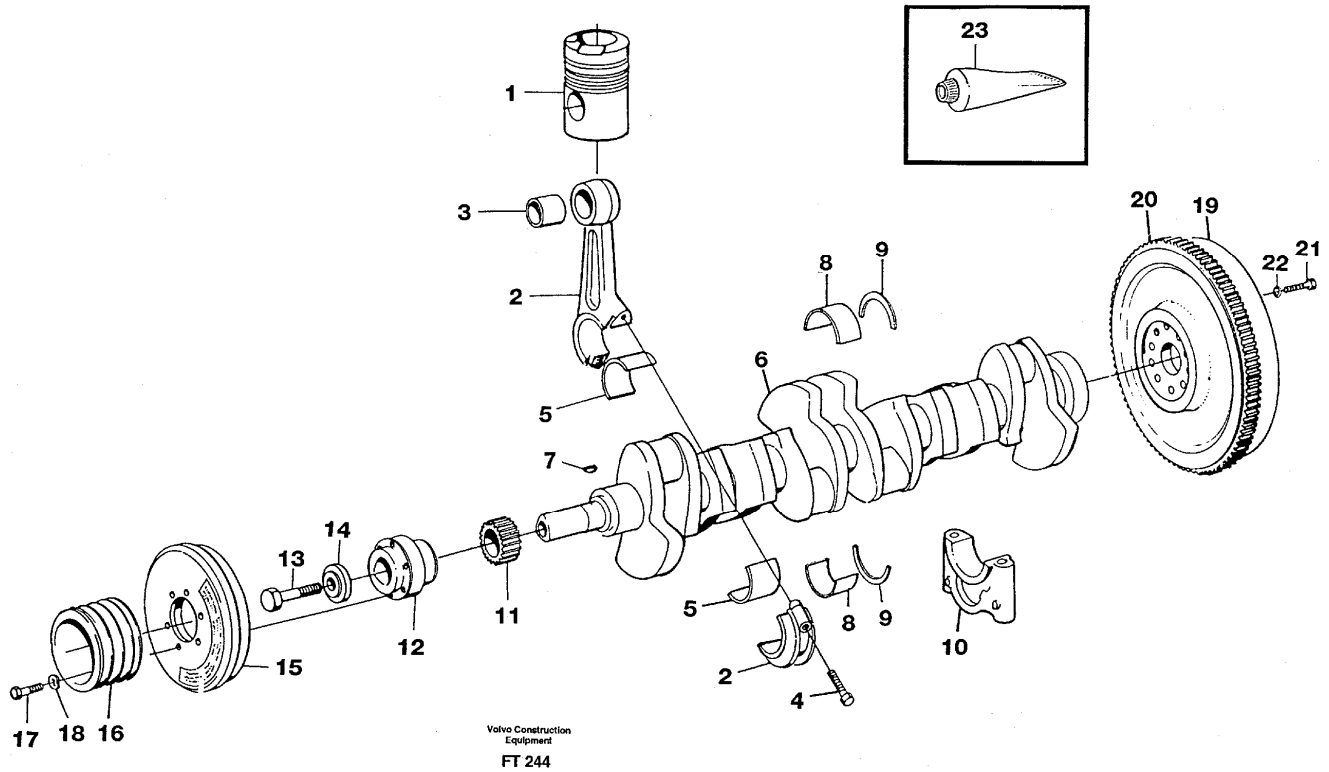

Date: 2014/1/9	Image id: FT244	Catalogue: 99521	Model: EC340
Brand: Volvo	Serial: 1001-9999	Group/Section: 216/100	Title: Crankshaft and related parts

Pos	Part	Q1	Q2	Q3	Q4	Q5	PS	Kit	Description	Option(s)	Remark
1		6							Piston		See ref 213/100
2	VOE422706	6							Connecting rod		
3	VOE422708	6							•Bushing		
4	VOE1545479	12							•Screw		
5	VOE270124	6							Big End Brg Kit		STD
5	VOE270125	6							Big End Brg Kit		0,25 O SZ
5	VOE270126	6							Big End Brg Kit		0,50 O SZ
5	VOE270127	6							Big End Brg Kit		0,75 O SZ
5	VOE270128	6							Big End Brg Kit		1,00 O SZ
6	VOE20381957	1							Crankshaft		(VOE8194304)
7	VOE422253	1							•Key		
8	VOE270438	7							Main bearing kit		STD
8	VOE270439	7							Main bearing kit		0,010" U SZ
8	VOE270440	7							Main bearing kit		0,020" U SZ
8	VOE270441	7							Main bearing kit		0,030" U SZ
8	VOE270442	7							Main bearing kit		0,040" U SZ
8	VOE270443	7							Main bearing kit		0,050" U SZ
9	VOE276758	1							Thrust washer kit		STD
9	VOE276759	1							Thrust washer kit		0,1 O SZ