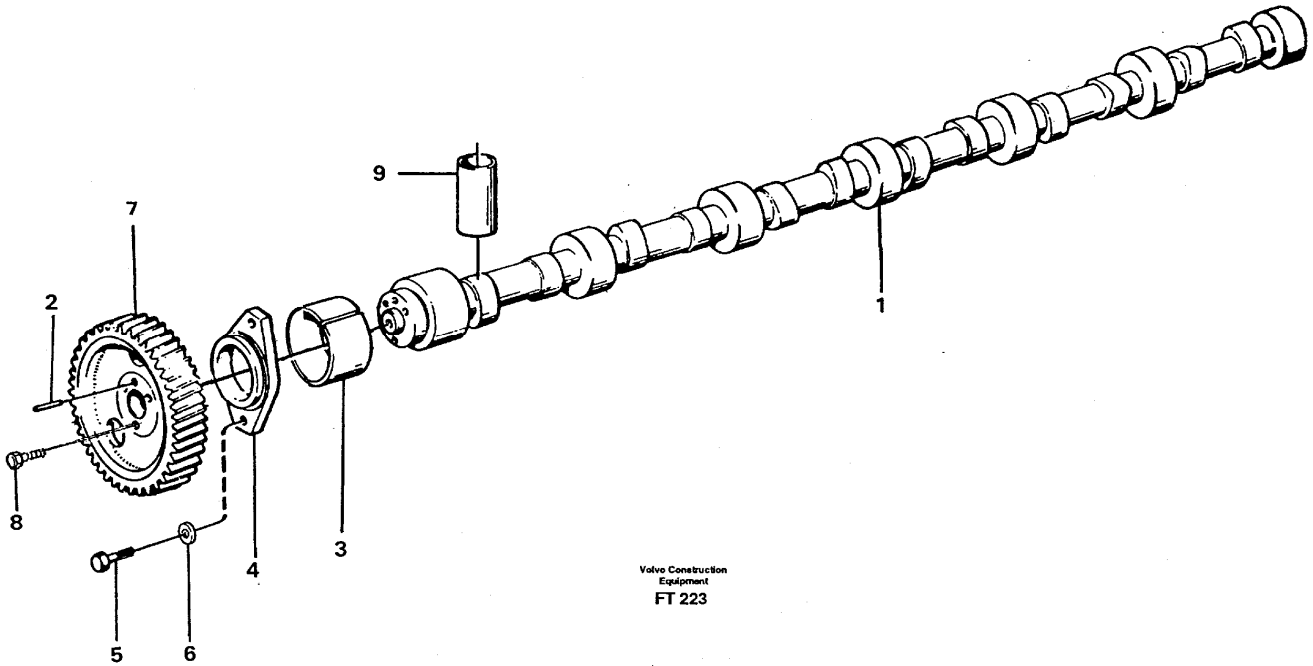

Date: 2014/1/9	Image id: FT223	Catalogue: 99521	Model: EC340
Brand: Volvo	Serial: 1001-9999	Group/Section: 215/150	Title: Camshaft

Pos	Part	Q1	Q2	Q3	Q4	Q5	PS	Kit	Description	Option(s)	Remark
1	VOE8194480	1							Camshaft		
2	VOE950588	1							•Pin		
3		7							Bushing		See ref 212/100
4	VOE465789	1							Flange		(VOE469324) ENG-287876
	VOE465789	1							Flange		ENG 287877-
5	VOE13940115	2							Screw		(940115)
6	VOE13942336	2							Spring washer		(942336)
7		1							Camshaft gear		See ref 215/100
8		3							Screw		See ref 215/100
9		12							Tappet		See ref 214/100