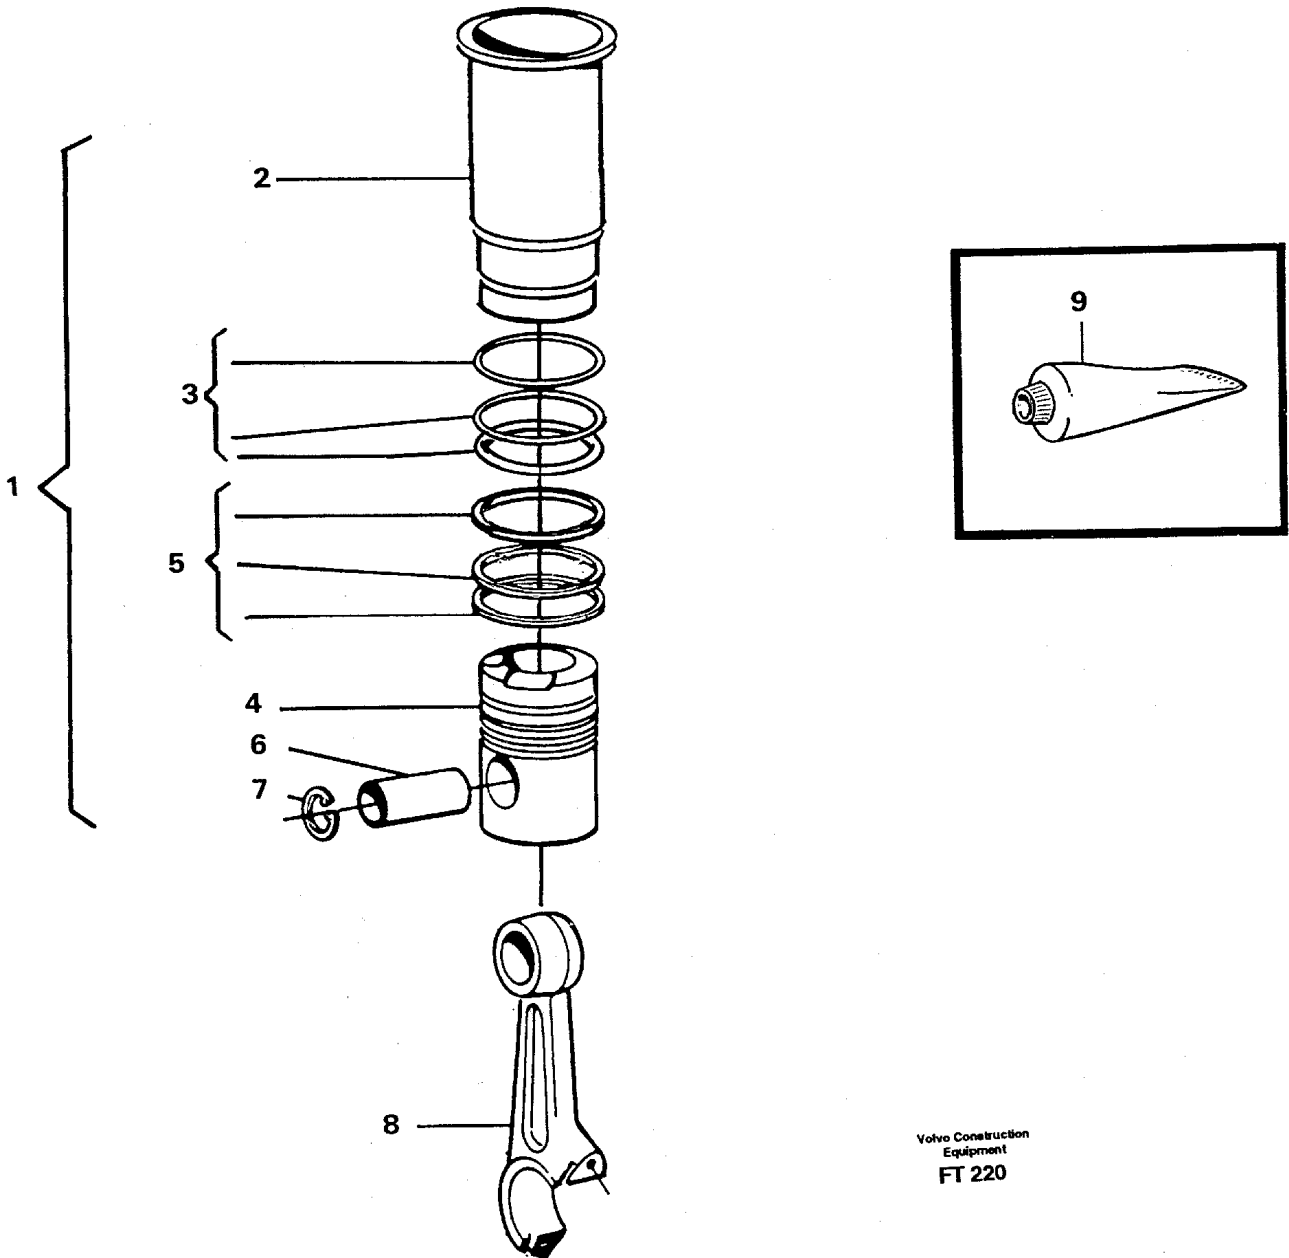

Date: 2014/1/9	Image id: FT220	Catalogue: 99521	Model: EC340
Brand: Volvo	Serial: 1001-9999	Group/Section: 213/100	Title: Cylinder liner

Volvo Construction
Equipment
FT 220

Pos	Part	Q1	Q2	Q3	Q4	Q5	PS	Kit	Description	Option(s)	Remark
1	VOE276859	6							Cylinder liner kit		
2	VOE479380	6					NS		•Cylinder liner		
3	VOE271157	6							•Sealing Kit		
4	VOE8194470	6					NS		•Piston		
5	VOE276197	6							•Piston Ring Kit		
6	VOE8194586	6							•Piston Pin		(VOE479874)