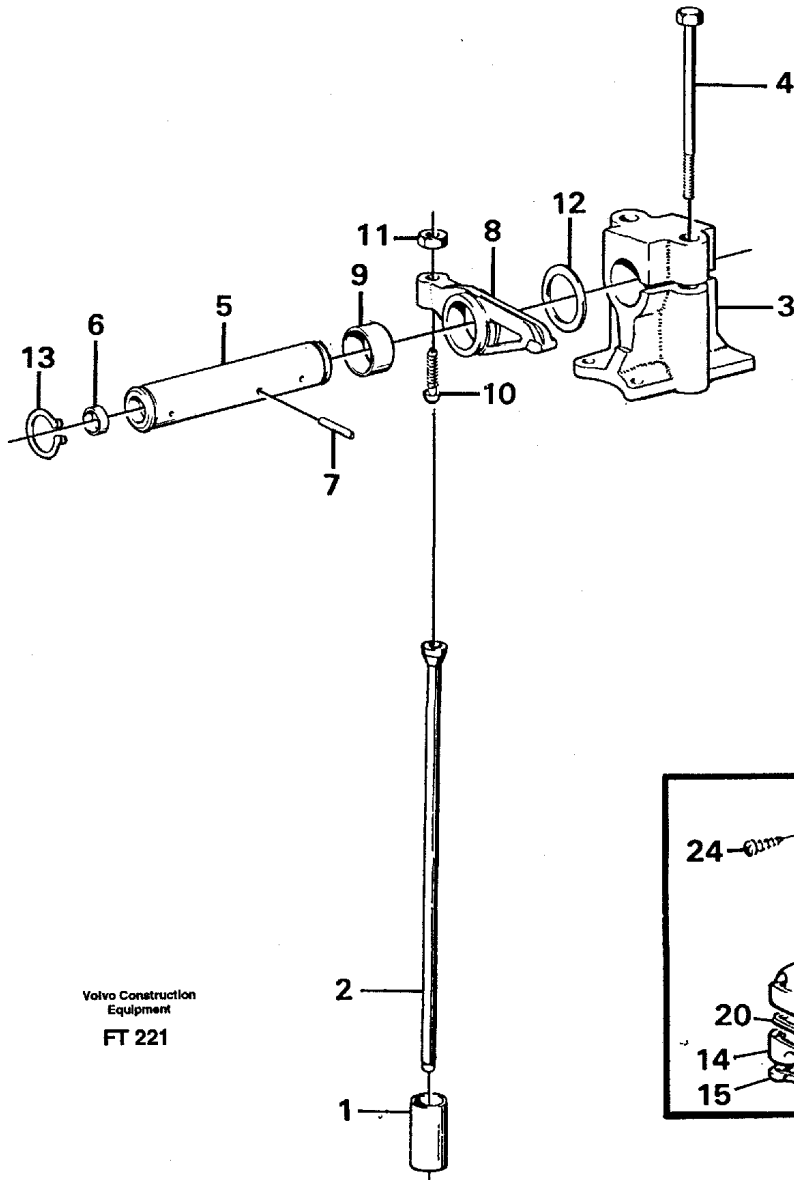

Date: 2014/1/9	Image id: FT221	Catalogue: 99521	Model: EC340
Brand: Volvo	Serial: 1001-9999	Group/Section: 214/100	Title: Valve mechanism

Volvo Construction
Equipment
FT 221

Pos	Part	Q1	Q2	Q3	Q4	Q5	PS	Kit	Description	Option(s)	Remark
1	VOE479863	12							Tappet		(479031)
2	VOE467820	12							Push rod		(VOE467820)ENG 307027
	VOE467820	12							Push rod		(VOE8121477)ENG 307028 -
3	VOE422018	6							Bearing Bracket		
4	VOE7422428	12							Screw		
5	VOE422019	6							Rocker arm shaft		
6	VOE946778	12							•Cap plug