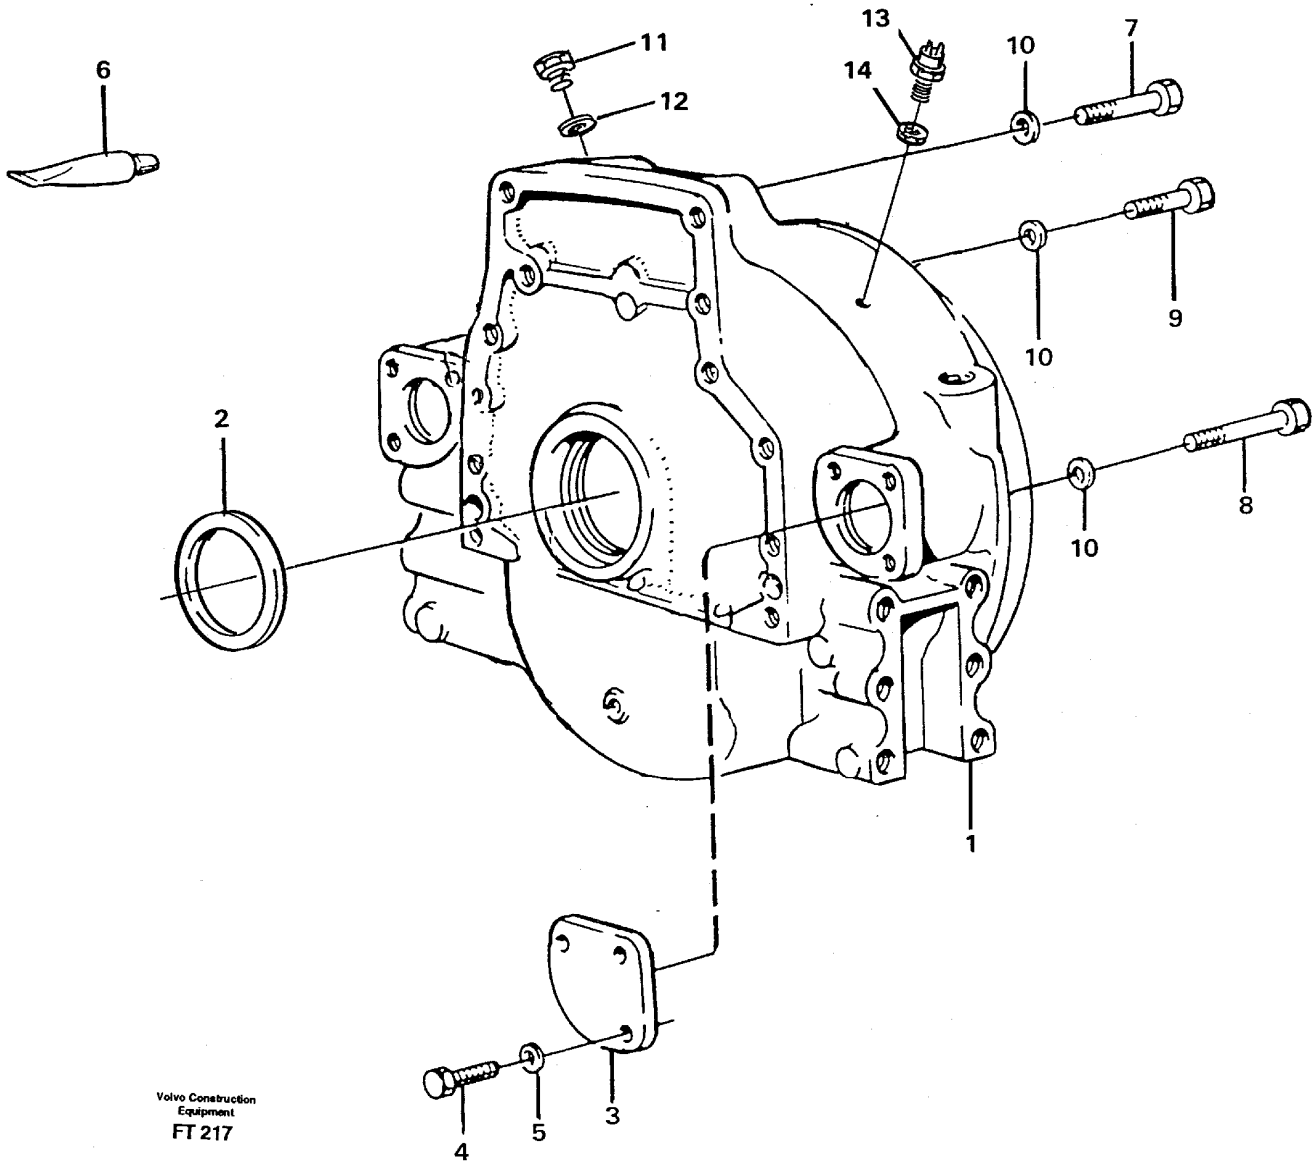

Date: 2014/1/9	Image id: FT356	Catalogue: 99521	Model: EC340
Brand: Volvo	Serial: 1001-9999	Group/Section: 210/150	Title: Engine

Pos	Part	Q1	Q2	Q3	Q4	Q5	PS	Kit	Description	Option(s)	Remark
	VOE15003091	1							Engine		(VOE497282)TD 103 KAE
1		1							Cylinder block		See ref 212/100
2		1							Cylinder head		See ref 211/100
3		1							Flywheel housing		See ref 210/200
4		1							Crank mechanism		See ref 216/100
5		1							Cyl liner and piston		See ref 213/100
6		1							Camshaft		See ref 215/150
7		1							Timing gear casing		See ref 215/100
8		1							Lubricating system		See ref 221/100
9		1							Oil sump		See ref 217/100
10		1							Inlet pipe		See ref 251/150
11		1							Exhaust pipe		See ref 251/200
12		1							Turbocharger		See ref 255/100

13		1							Engine mounting		See ref 218/100
14		1							Fuel system		See ref 235/250
15		1							Cooling system		See ref 260/100
16		1							Starter motor		See ref 330/100

Date: 2014/1/9	Image id: FT217	Catalogue: 99521	Model: EC340
Brand: Volvo	Serial: 1001-9999	Group/Section: 210/200	Title: Flywheel housing

Date: 2014/1/9	Image id: FT218	Catalogue: 99521	Model: EC340
Brand: Volvo	Serial: 1001-9999	Group/Section: 211/100	Title: Cylinder head

Volvo Construction
Equipment
FT 218

Pos	Part	Q1	Q2	Q3	Q4	Q5	PS	Kit	Description	Option(s)	Remark
1	VOE8194452	6							Cylinder head		
2	VOE467474	6							•Valve seat		STD D
	VOE467590	6							•Valve seat		0,2 O SZ
3	VOE1545886	6							•Valve seat		STD D, (11987041)
	VOE1545885	6							•Valve seat		(VOE11987040)0,2 O SZ