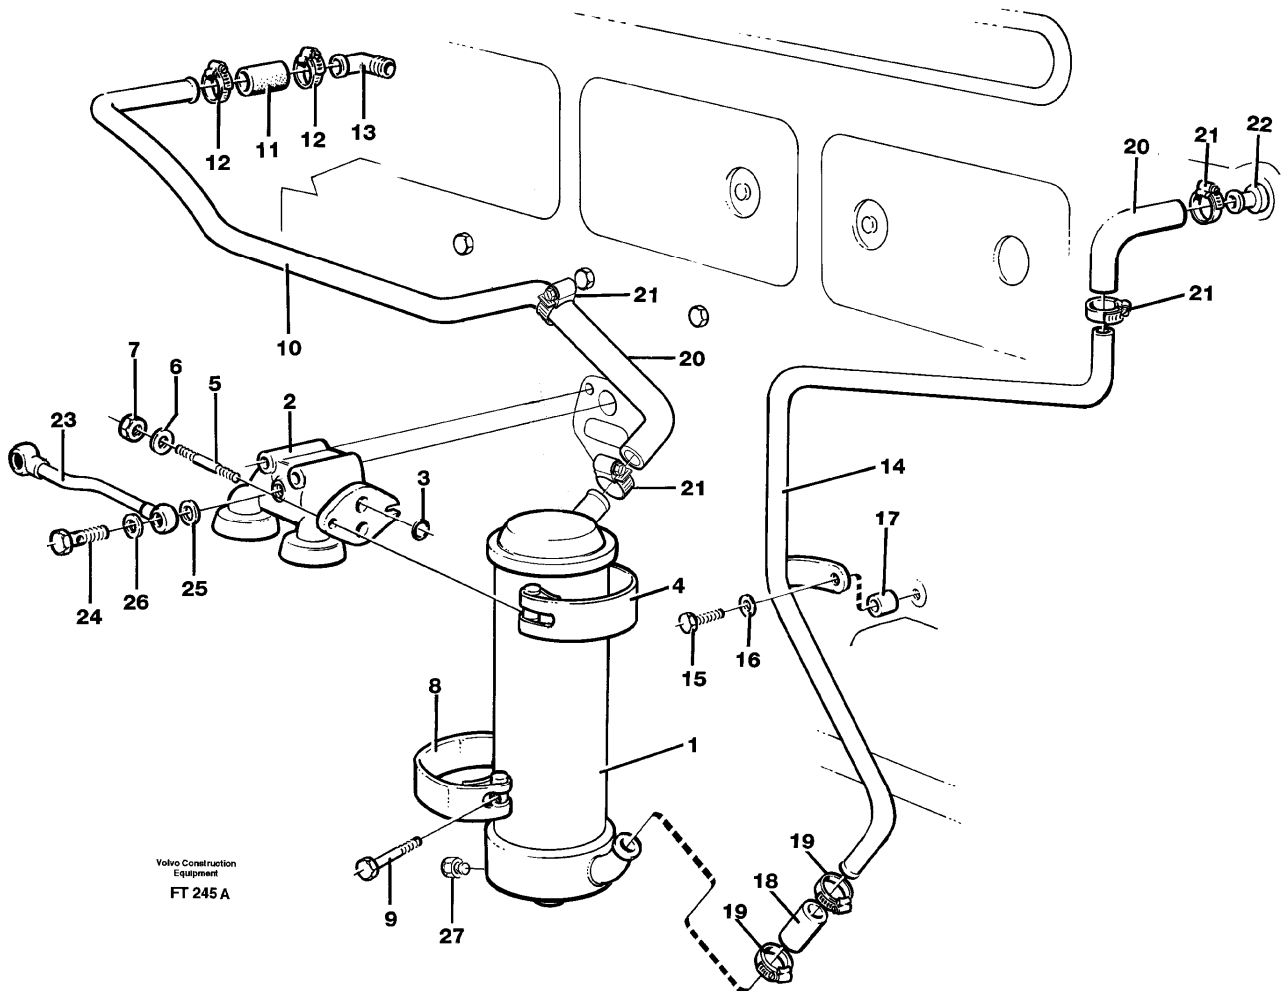

Date: 2014/1/9	Image id: FT245A	Catalogue: 99521	Model: EC340
Brand: Volvo	Serial: 1001-9999	Group/Section: 223/100	Title: Oil cooler

Pos	Part	Q1	Q2	Q3	Q4	Q5	PS	Kit	Description	Option(s)	Remark
1	VOE468999	1							Oil cooler		
2		1							Filter Housing		See ref 222/150
3	VOE469483	2							Sealing ring		
4	VOE1545255	1							Tensioning band		
5	VOE924072	2							Stud		
6	VOE976944	2							Washer		(VOE13960141)
7	VOE955782	2							Hexagon nut		
8	VOE1545256	1							Tensioning band		
9	VOE1545257	1							Screw		
10	VOE11031251	1							Pipe		
11	VOE943369	REQ							Hose		L = 2 x 75MM
12	VOE13943474	2							Hose clamp