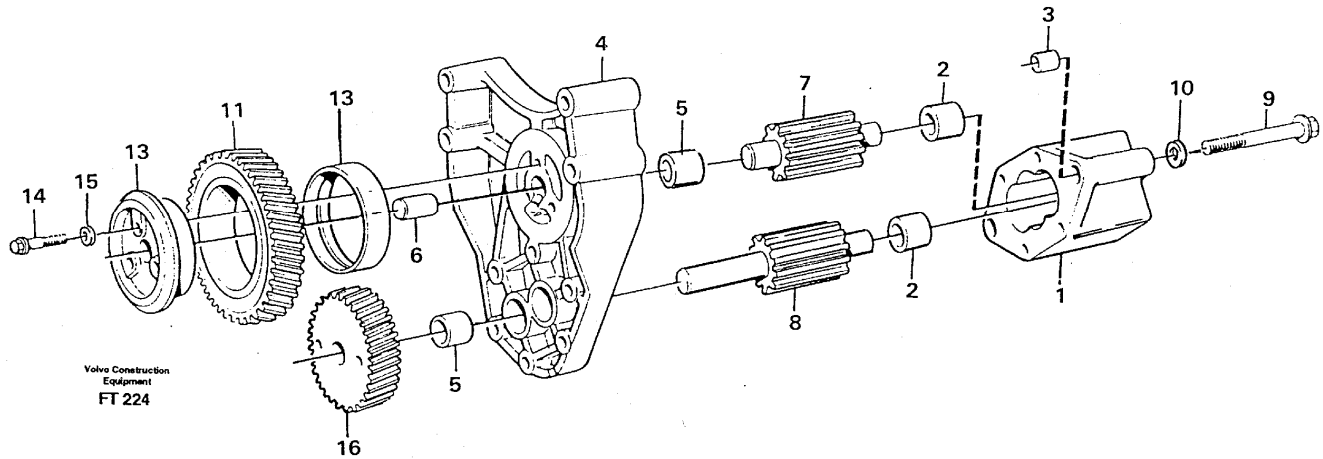

Date: 2014/1/9	Image id: FT224	Catalogue: 99521	Model: EC340
Brand: Volvo	Serial: 1001-9999	Group/Section: 221/150	Title: Oil pump

Pos	Part	Q1	Q2	Q3	Q4	Q5	PS	Kit	Description	Option(s)	Remark
	VOE478649	1							Oil pump		
1		1					NS		•Housing		
2	VOE470347	2							••Bushing		
3	VOE401146	2							••Guide sleeve		
4	VOE470349	1					NS		•Bracket		
5	VOE470347	2							••Bushing		
6	VOE191171	1							•Pin		(VOE7191171)
7		1					NS		•Shaft		
8	VOE478232	1							•Drive Gear		
9	VOE955531	2							•Hexagon screw		
10	VOE13941907	2							•Washer		
11	VOE422047	1							•Idler gear		
12	VOE422314	1							••Bushing		
13	VOE422313	1							•Bearing sleeve		
14	VOE940186	3							•Hexagon screw		
15	VOE13941907	3							•Washer		
16	VOE478232	1							•Drive Gear		
	VOE276156	1							Repair kit