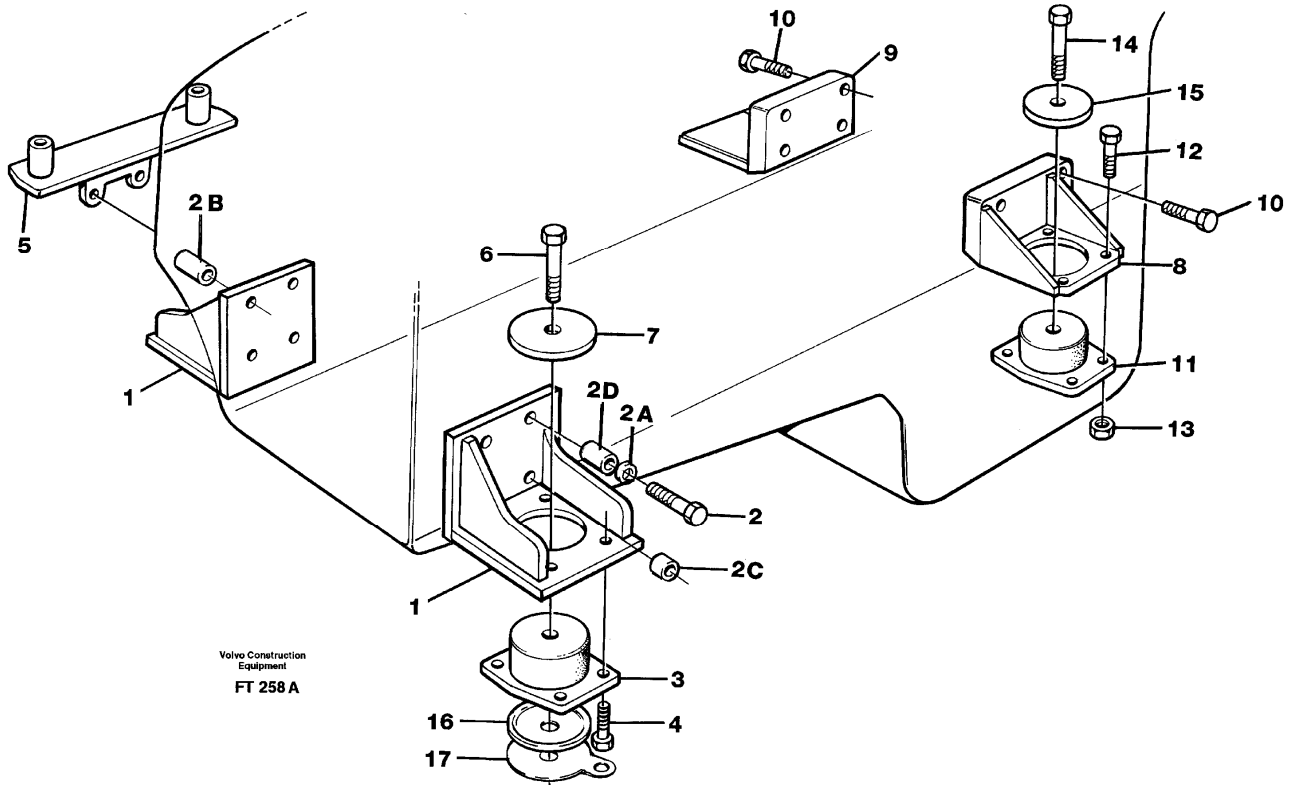

Date: 2014/1/9	Image id: FT258A	Catalogue: 99521	Model: EC340
Brand: Volvo	Serial: 1001-9999	Group/Section: 218/100	Title: Engine mounting

Pos	Part	Q1	Q2	Q3	Q4	Q5	PS	Kit	Description	Option(s)	Remark
1	VOE14344757	2							Engine anchorage		LH, FRONT AND REAR
2	VOE13970906	4							Hexagon screw		L = 70MM
	VOE13970910	4							Hexagon screw		L = 100MM
2A	VOE14248129	10							Washer		
2B	VOE14344699	2							Spacer		
2C	VOE14344696	4							Spacer		
2D	VOE14344698	2							Spacer		
3	VOE14343643	2							Rubber cushion		(VOE14341744)
4	VOE14310063	8							Screw		
5	VOE14268025	1							Bracket		
6	VOE963347	2							Hexagon screw		
7	VOE14343874	2							Washer		
8	VOE14344716	1							Engine anchorage		RH, REAR
9	VOE14344717	1							Engine anchorage		RH, FRONT
10	VOE14310035	8							Lock screw		
10A	VOE955899	8							Washer		
11	VOE14343643	2							Rubber cushion		(VOE14341744)