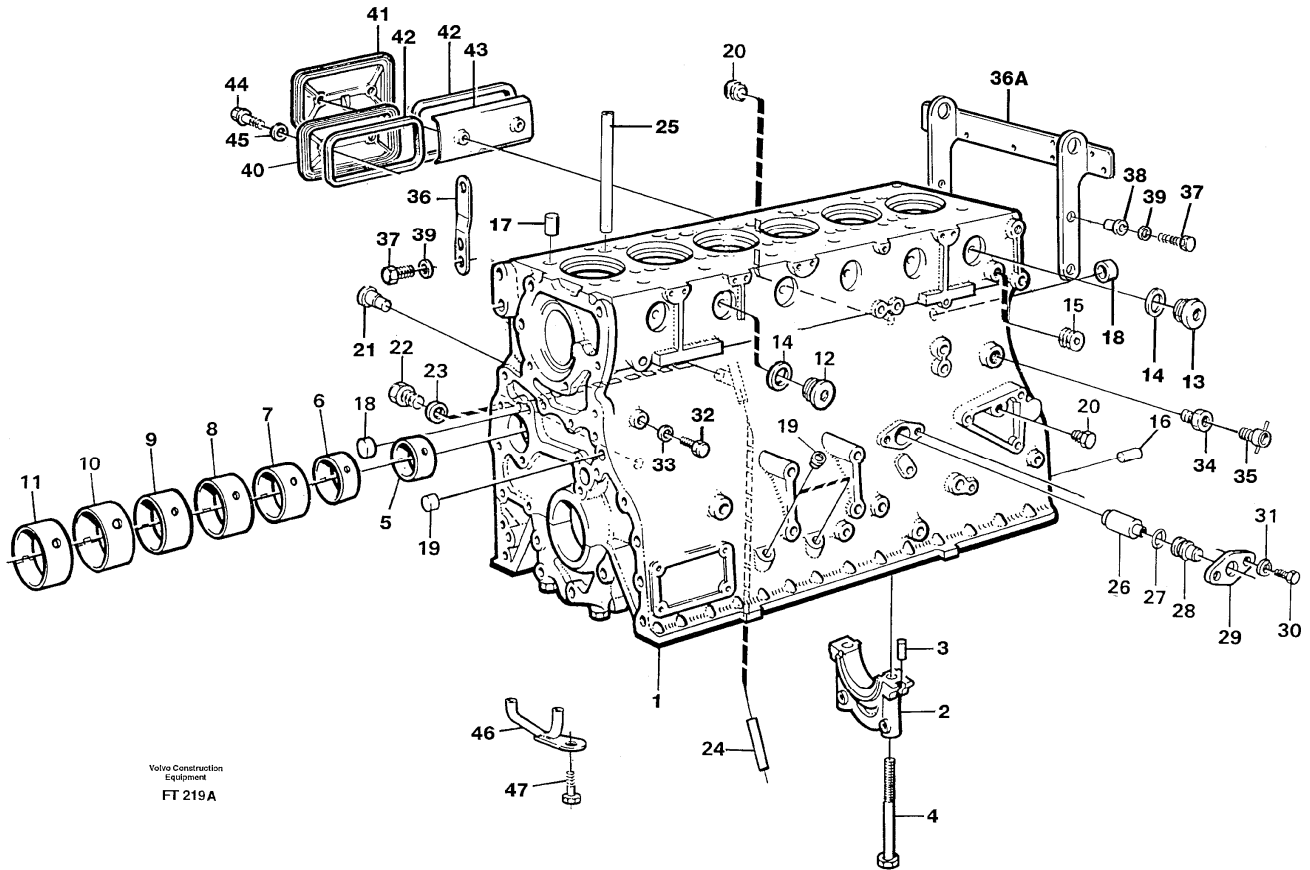

Date: 2014/1/9	Image id: FT356	Catalogue: 99521	Model: EC340
Brand: Volvo	Serial: 1001-9999	Group/Section: 210/150	Title: Engine

Pos	Part	Q1	Q2	Q3	Q4	Q5	PS	Kit	Description	Option(s)	Remark
	VOE15003091	1							Engine		(VOE497282)TD 103 KAE
1		1							Cylinder block		See ref 212/100
2		1							Cylinder head		See ref 211/100
3		1							Flywheel housing		See ref 210/200
4		1							Crank mechanism		See ref 216/100
5		1							Cyl liner and piston		See ref 213/100
6		1							Camshaft		See ref 215/150
7		1							Timing gear casing		See ref 215/100
8		1							Lubricating system		See ref 221/100
9		1							Oil sump		See ref 217/100
10		1							Inlet pipe		See ref 251/150
11		1							Exhaust pipe		See ref 251/200
12		1							Turbocharger		See ref 255/100

Date: 2014/1/9	Image id: FT218	Catalogue: 99521	Model: EC340
Brand: Volvo	Serial: 1001-9999	Group/Section: 211/100	Title: Cylinder head

Volvo Construction
Equipment
FT 218

Pos	Part	Q1	Q2	Q3	Q4	Q5	PS	Kit	Description	Option(s)	Remark
1	VOE8194452	6							Cylinder head		
2	VOE467474	6							•Valve seat		STD D
	VOE467590	6							•Valve seat		0,2 O SZ
3	VOE1545886	6							•Valve seat		STD D, (11987041)
	VOE1545885	6							•Valve seat		(VOE11987040)0,2 O SZ

Date: 2014/1/9	Image id: FT219A	Catalogue: 99521	Model: EC340
Brand: Volvo	Serial: 1001-9999	Group/Section: 212/100	Title: Cylinder block

Volvo Construction
Equipment
FT 219A

Pos	Part	Q1	Q2	Q3	Q4	Q5	PS	Kit	Description	Option(s)	Remark
1	VOE8194668	1							Cylinder block		
2	VOE467630	1					NS		•Cap		
3	VOE422426	1							•Pin		
4	VOE7422067	14							•Screw		
5	VOE422076	1							•Bushing		
6	VOE422077	1							•Bushing		
7	VOE422078	1							•Bushing		
8	VOE11000014	1							•Bushing		
9	VOE422080	1							•Bushing		
10	VOE422081	1							•Bushing		
11	VOE422082	1							•Bushing		
12	VOE467367	5							•Plug		(467649)
13	VOE821335	1							•Plug		
14	VOE1556907	1							•Gasket		(VOE469328)(468462)
15	VOE952075	1							•Plug		