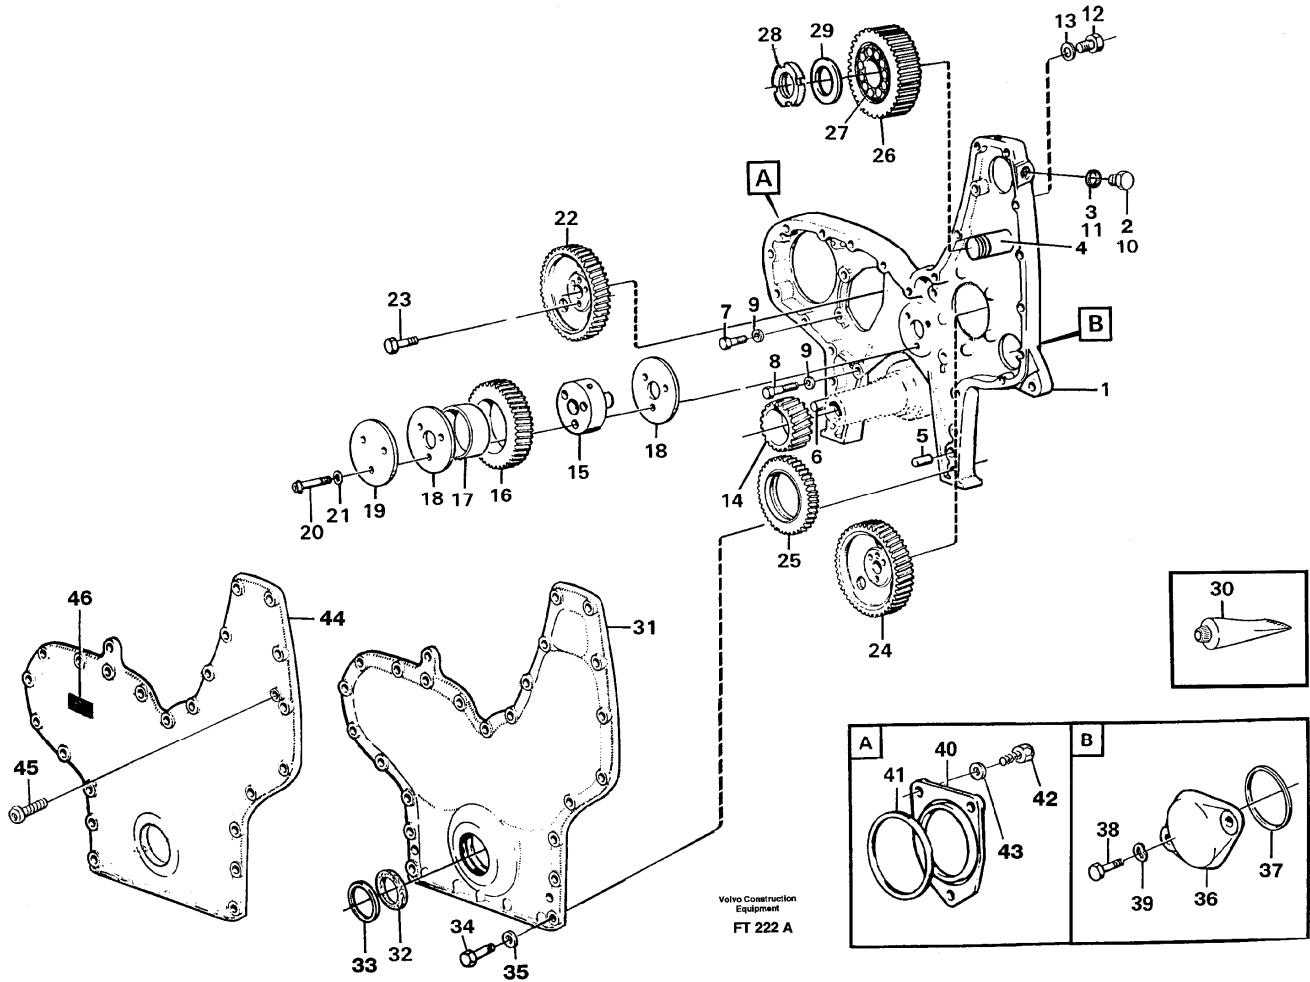

Date: 2014/1/9	Image id: FT222A	Catalogue: 99521	Model: EC340
Brand: Volvo	Serial: 1001-9999	Group/Section: 215/100	Title: Timing gear casing and gears.

Pos	Part	Q1	Q2	Q3	Q4	Q5	PS	Kit	Description	Option(s)	Remark
1	VOE8194639	1							Timg Gear Casing		
2	VOE13960633	2							•Plug		(960633)
3	VOE13947625	2							•Plane Gasket		(947625)
4	VOE8194626	1							•Pin		
5	VOE13941510	1							•Pin		(941510)
6	VOE13941511	1							•Pin		(941511)
7	VOE941939	4							Screw		
8	VOE955537	1							Screw		
9	VOE13942336	5							Spring Washer		(942336)
10	VOE13960633	1							Plug		(960633)
11	VOE13947625	1							Plane Gasket		
12	VOE7192114	1							Plug		
13	VOE13947627	1							Plane Gasket		(947627)
14		1							Crankshaft gear		See ref 216/100