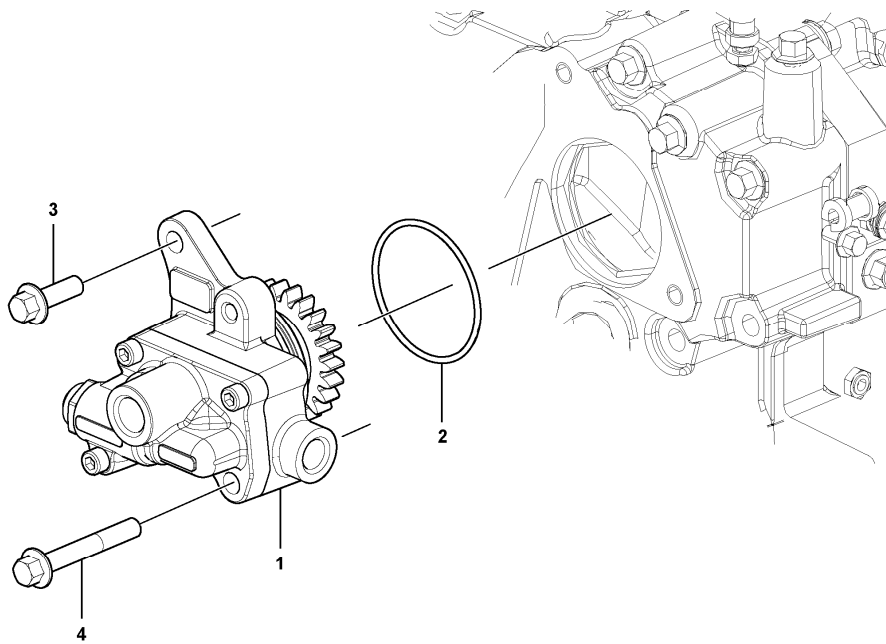

Date: 2014/1/6	Image id: 1062332	Catalogue: 20612	Model: EC300D L
Brand: Volvo	Serial: 210001-	Group/Section: 233/100	Title: Fuel pump 8289045, 8289682

Volvo Construction
Equipment
1062332

Section option	Kit	Option description
VOE15083725		Engine D8H, US
VOE15165693		Engine D8H, EU
VOE8289045		Engine Installation D8H, US
VOE8289682		Engine Installation D8H, EU

Pos	Part	Q1	Q2	Q3	Q4	Q5	PS	Kit	Description	Option(s)	Remark
1	VOE21683947	1							Fuel pump		
2	VOE20834438	1							O-ring		
3	VOE13949578	1							Screw		
4	VOE20405709	1							Screw