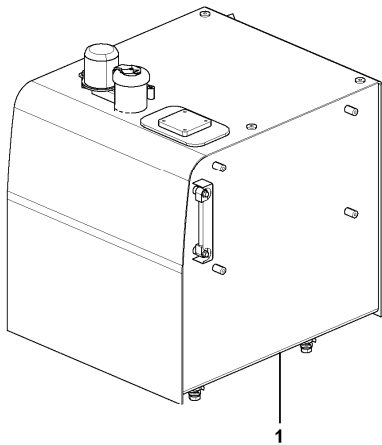

Date: 2014/1/6	Image id: 1060752	Catalogue: 20612	Model: EC300D L
Brand: Volvo	Serial: 210001-	Group/Section: 234/100	Title: Fuel tank with fitting parts

Volvo Construction
Equipment
1060752

Section option	Kit	Option description
VOE8277153		Specific Key. Combination
VOE8277154		Master Key
VOE8289044		Basic Machine EC300D

Q1-Q5	Option	Option description	
Q1 8289044	VOE8289044	Basic Machine EC300D	
Q2 8277153	VOE8277153	Specific Key. Combination	
Q3 8277154	VOE8277154	Master Key	

Pos	Part	Q1	Q2	Q3	Q4	Q5	PS	Kit	Description	Option(s)	Remark
1		1							Fuel tank		See ref 234/150
2	VOE14537348	1							Filter		
3	VOE14539978	1							Gauge		
4	VOE14521728	1							Valve		
5	VOE949329	1							Gasket