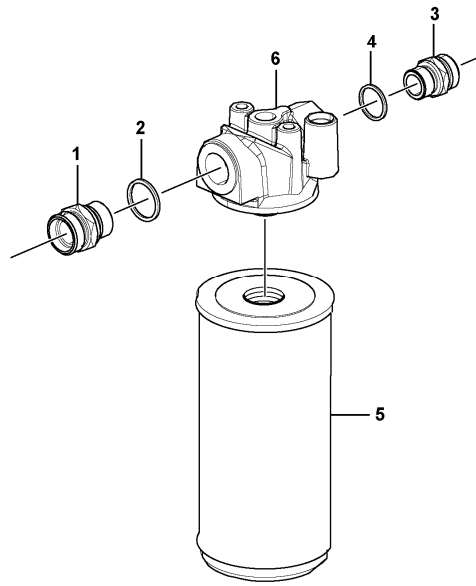

Date: 2014/1/6	Image id: 1062259	Catalogue: 20612	Model: EC300D L
Brand: Volvo	Serial: 210001-	Group/Section: 222/100	Title: Oil filter 8289045, 8289682

Volvo Construction
Equipment
1062259

Section option	Kit	Option description
VOE15083725		Engine D8H, US
VOE15165693		Engine D8H, EU
VOE8289045		Engine Installation D8H, US
VOE8289682		Engine Installation D8H, EU

Pos	Part	Q1	Q2	Q3	Q4	Q5	PS	Kit	Description	Option(s)	Remark
1	VOE21317448	1							Socket		
2	VOE994064	1							Gasket		
3	VOE21317494	1							Socket		
4	VOE993407	1							Gasket		
5	VOE3831236	1							Oil filter		
6	VOE21317453	1							Filter