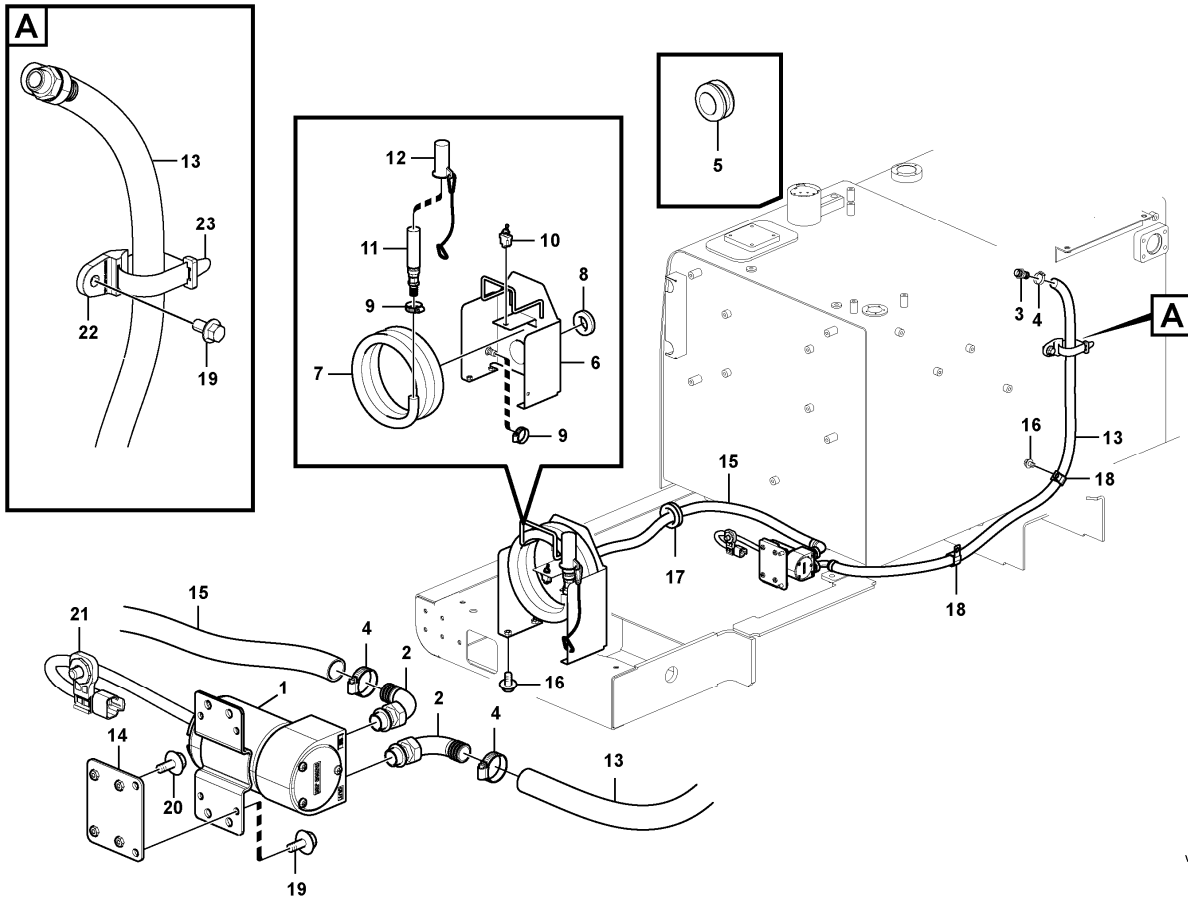

Date: 2014/1/6	Image id: 1059554	Catalogue: 20612	Model: EC300D L
Brand: Volvo	Serial: 210001-	Group/Section: 234/200	Title: Fuel filling pump with assembling details

Volvo Construction
Equipment
1059554

Section option	Kit	Option description
VOE8289054		Fuel filling pump

Q1-Q5	Option	Option description	
Q1 8289054	VOE8289054	Fuel filling pump	

Pos	Part	Q1	Q2	Q3	Q4	Q5	PS	Kit	Description	Option(s)	Remark
1	VOE14591830	1							Fuel Fill Pump		MO2302
2	VOE14517748	2							Adapter		
3	VOE14517747	1							Adapter		
4	VOE14517754	3							Clip		
5	VOE14529351	1							Grommet		
6	VOE14539457	1							Bracket		
7	VOE14539109	1							Hose		
8	VOE14529352	1							Grommet		
9	VOE14517754	2							Clip