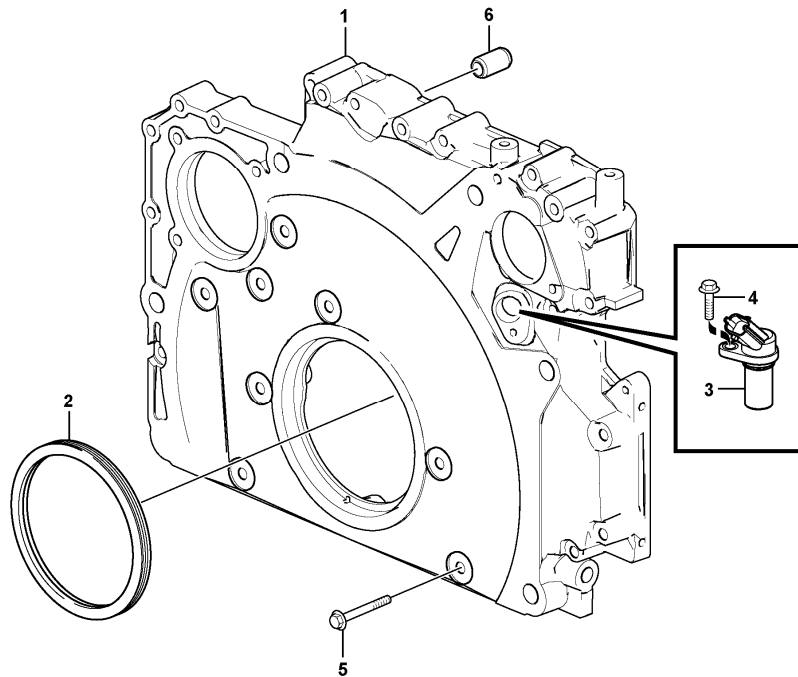

Date: 2014/1/6	Image id: 1061639	Catalogue: 20612	Model: EC300D L
Brand: Volvo	Serial: 210001-	Group/Section: 215/100	Title: Timing gear casing 8289045, 8289682

Volvo Construction
Equipment
1061639

Section option	Kit	Option description
VOE15083725		Engine D8H, US
VOE15165693		Engine D8H, EU
VOE8289045		Engine Installation D8H, US
VOE8289682		Engine Installation D8H, EU

Pos	Part	Q1	Q2	Q3	Q4	Q5	PS	Kit	Description	Option(s)	Remark
1	VOE21721520	1							Timing gear casing		
2	VOE21486084	1							Lip seal		
3	VOE20513343	1							Sensor		SE2703
4	VOE20450694	1							Screw		
5	VOE20405709	19							Screw		
6	VOE20799558	1							Spring pin