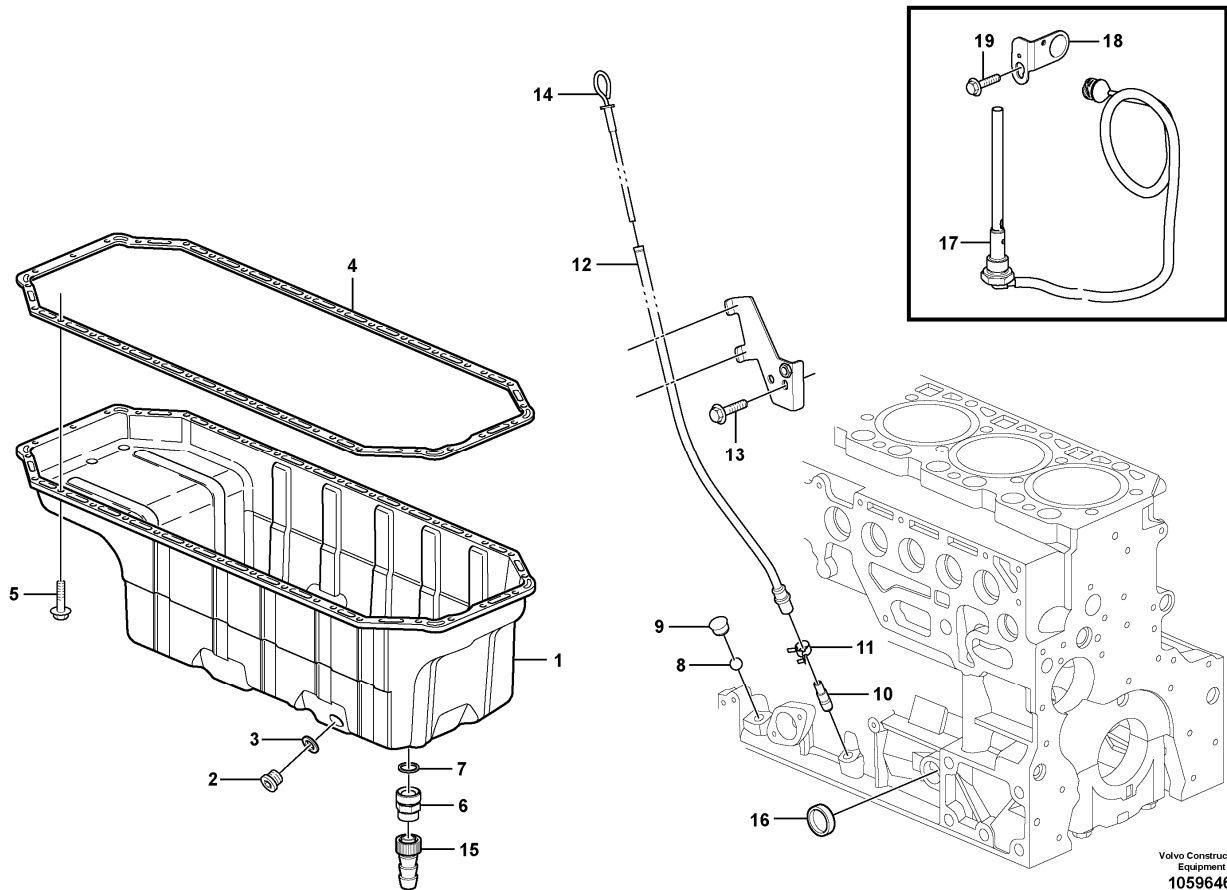

Date: 2014/1/6	Image id: 1059646	Catalogue: 20612	Model: EC300D L
Brand: Volvo	Serial: 210001-	Group/Section: 217/100	Title: Oil sump 8289045, 8289682

Section option	Kit	Option description
VOE15083725		Engine D8H, US
VOE15165693		Engine D8H, EU
VOE8289045		Engine Installation D8H, US
VOE8289682		Engine Installation D8H, EU

Pos	Part	Q1	Q2	Q3	Q4	Q5	PS	Kit	Description	Option(s)	Remark
1	VOE21646771	1							Oil pan		
2	VOE20460024	2							Plug		
3	VOE993680	2							Gasket		
4	VOE20405915	1							Gasket		
5	VOE20405792	34							Screw		
6	VOE20450851	1							Drain valve		
7	VOE993679	1							Gasket		
8	VOE3586662	2							Ball		
9	VOE21349017	2					NS		Plug