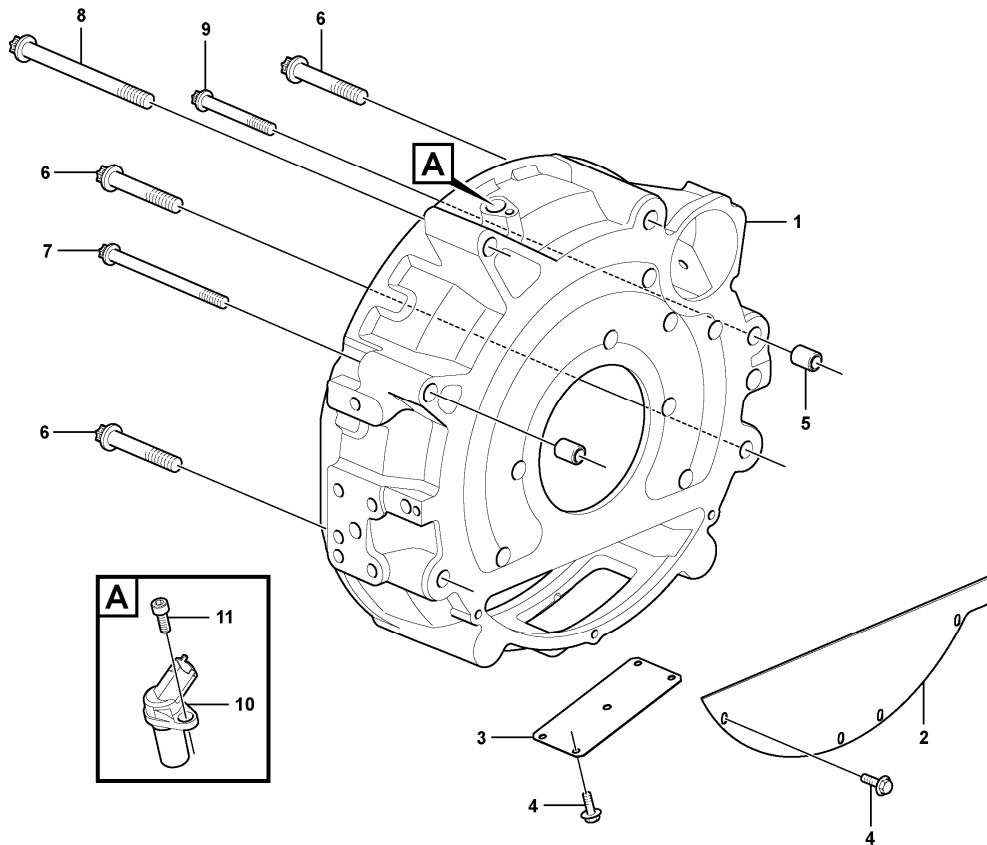

Date: 2014/1/6	Image id: 1059562	Catalogue: 20612	Model: EC300D L
Brand: Volvo	Serial: 210001-	Group/Section: 216/200	Title: Flywheel housing 8289045, 8289682

Volvo Construction
Equipment
1059562

Section option	Kit	Option description
VOE15083725		Engine D8H, US
VOE15165693		Engine D8H, EU
VOE8289045		Engine Installation D8H, US
VOE8289682		Engine Installation D8H, EU

Pos	Part	Q1	Q2	Q3	Q4	Q5	PS	Kit	Description	Option(s)	Remark
1	VOE21761808	1							Flywheel housing		
2	VOE20459989	1							Cover		
3	VOE20702041	1					NS		Cover Plate		
4	VOE20405729	7							Screw		
5	VOE3586534	2							Bushing		
6		3					NS		Screw		
7	VOE20405714	1							Screw		
8	VOE20405715	1							Screw		
9	VOE20460792	1							Screw