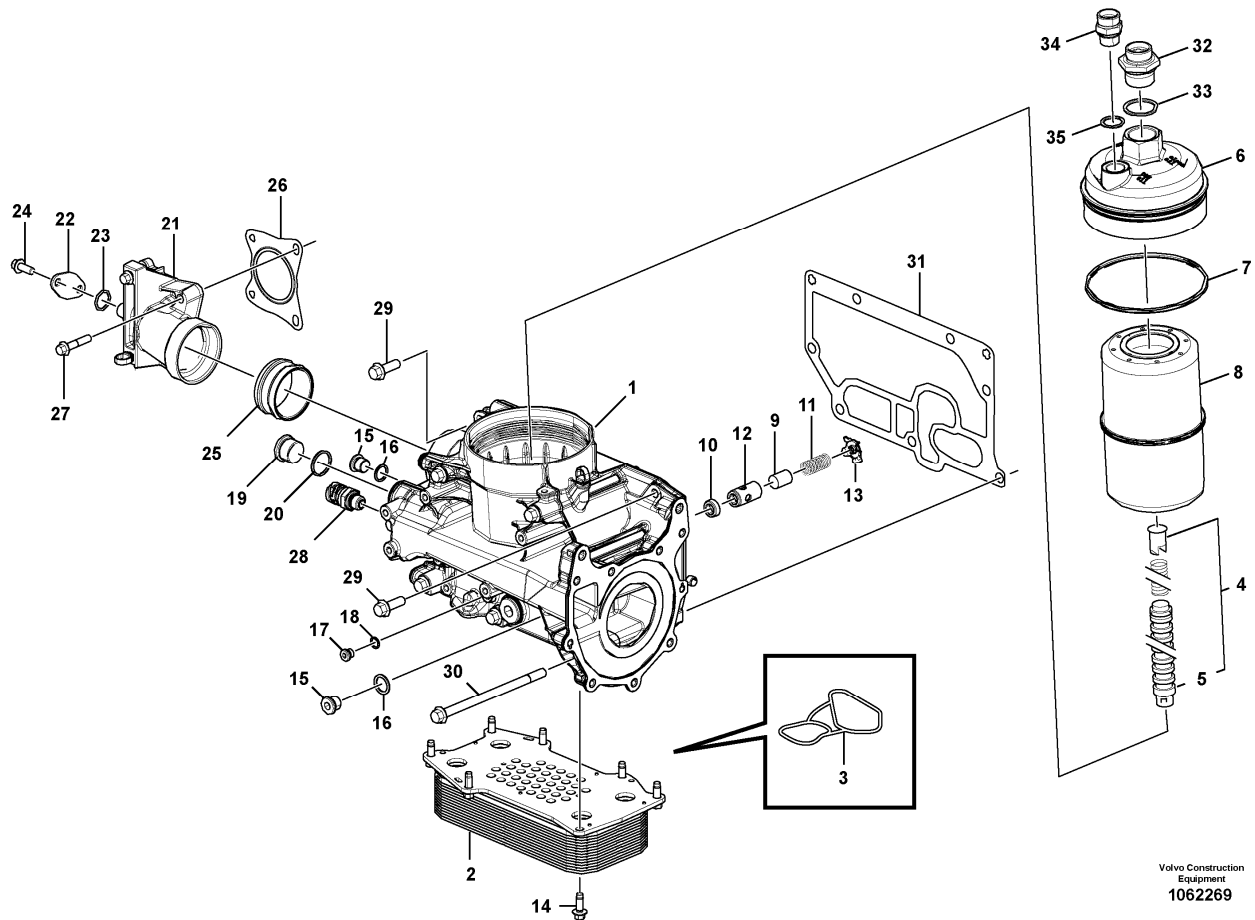

Date: 2014/1/6	Image id: 1062269	Catalogue: 20612	Model: EC300D L
Brand: Volvo	Serial: 210001-	Group/Section: 223/100	Title: Oil cooler 8289045, 8289682

Section option	Kit	Option description
VOE15083725		Engine D8H, US
VOE15165693		Engine D8H, EU
VOE8289045		Engine Installation D8H, US
VOE8289682		Engine Installation D8H, EU

Pos	Part	Q1	Q2	Q3	Q4	Q5	PS	Kit	Description	Option(s)	Remark
1	VOE21004191	1							Oil cooler		
2	VOE20794112	1					NS		•Oil cooler		
3	VOE20459202	2							•Gasket		
4	VOE21664409	1							•Support		
5	VOE20793400	1							••Support		
6	VOE21665264	1					NS		•Oil Filter		
7	VOE21003838	1							••O-ring		
8	VOE21665266	1					NS		••Filter		
9	VOE20862028	1							•Control plunger