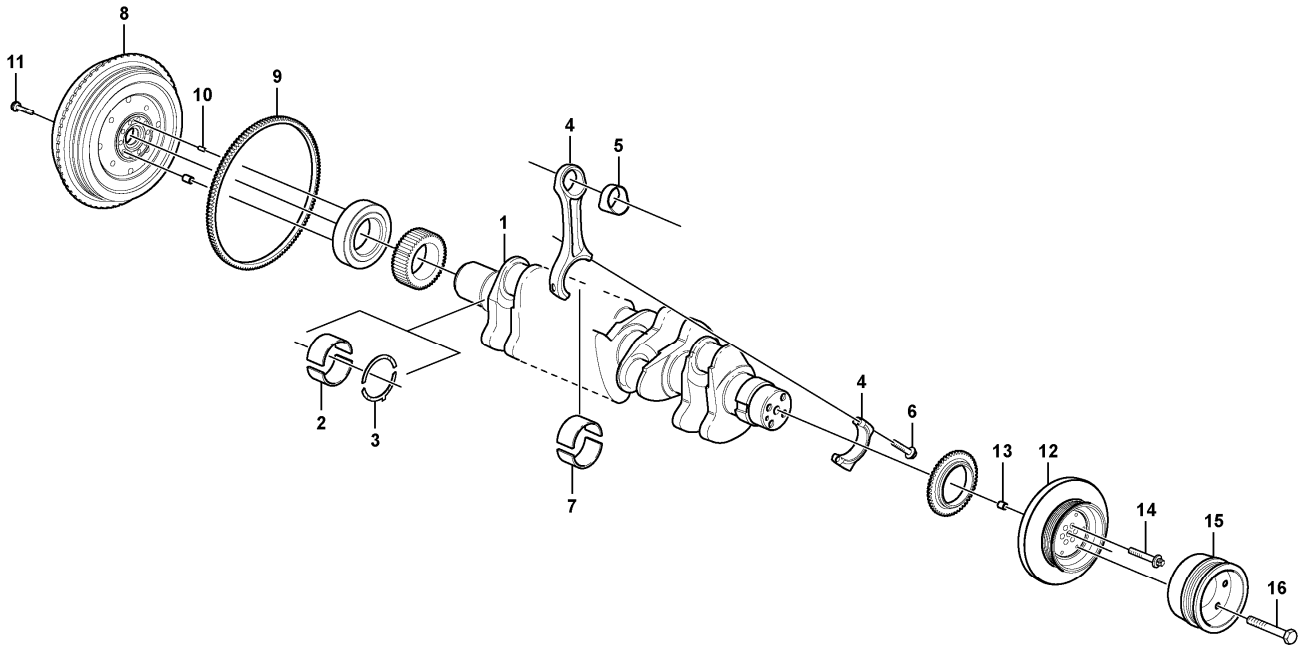

Date: 2014/1/6	Image id: 1059618	Catalogue: 20612	Model: EC300D L
Brand: Volvo	Serial: 210001-	Group/Section: 216/100	Title: Crankshaft and related parts 8289045, 8289682

Volvo Construction
Equipment
1059618

Section option	Kit	Option description
VOE15083725		Engine D8H, US
VOE15165693		Engine D8H, EU
VOE8289045		Engine Installation D8H, US
VOE8289682		Engine Installation D8H, EU

Pos	Part	Q1	Q2	Q3	Q4	Q5	PS	Kit	Description	Option(s)	Remark
1	VOE21688599	1							Crankshaft		
2	VOE20945114	7							Bearing		STD
2	VOE21661184	REQ							Main bearing		O SZ = 84,75 mm
2	VOE21661186	REQ							Main bearing		O SZ = 84,50 mm
3	VOE21141955	1							Raceway washer		
3	VOE21141963	REQ							Raceway washer		
4	VOE21506256	6							Connecting rod		
5	VOE21506250	6							•Bearing		
6	VOE11700326	12							•Bolt