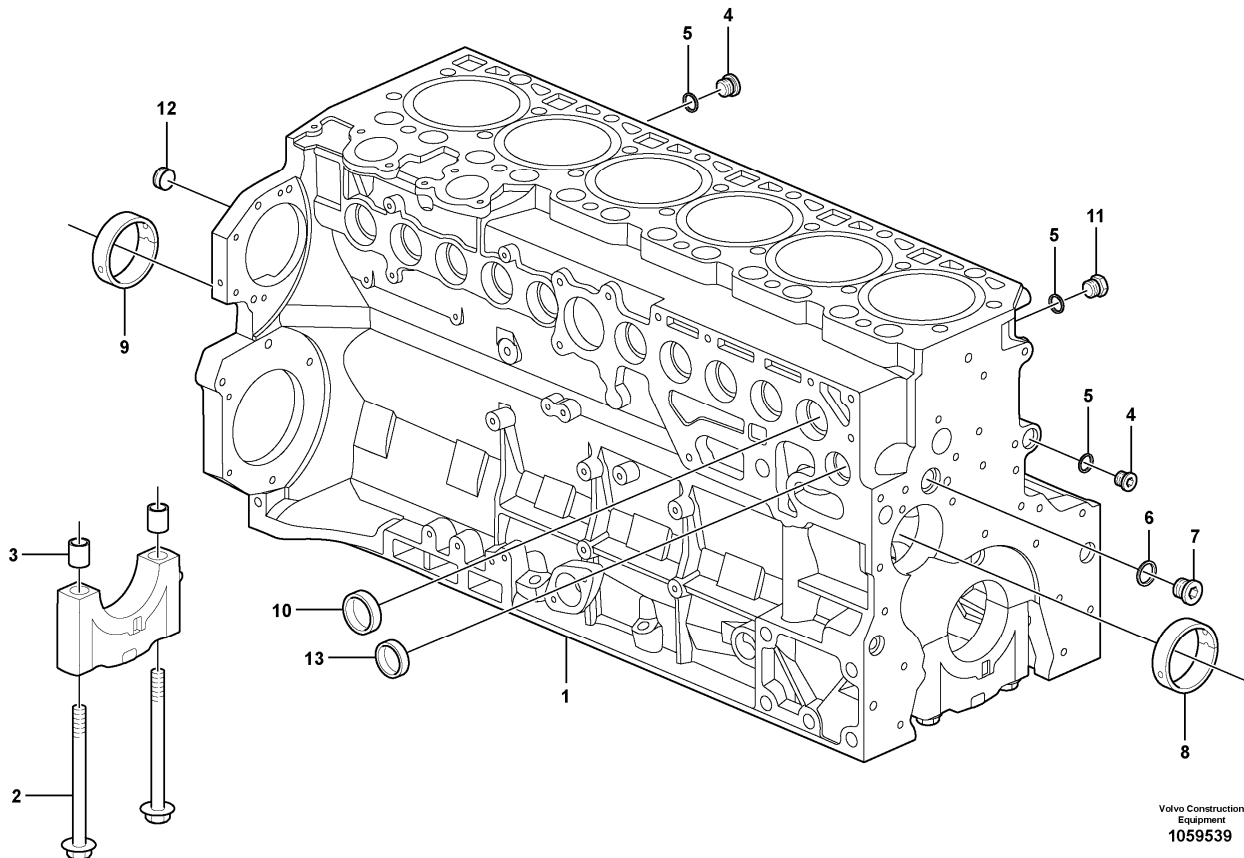

Date: 2014/1/6	Image id: 1059539	Catalogue: 20612	Model: EC300D L
Brand: Volvo	Serial: 210001-	Group/Section: 212/100	Title: Cylinder block 8289045, 8289682

Volvo Construction
Equipment
1059539

Section option	Kit	Option description
VOE15083725		Engine D8H, US
VOE15165693		Engine D8H, EU
VOE8289045		Engine Installation D8H, US
VOE8289682		Engine Installation D8H, EU

Pos	Part	Q1	Q2	Q3	Q4	Q5	PS	Kit	Description	Option(s)	Remark
1	VOE21689804	1							Crankcase		
2	VOE20860579	14							•Bolt		
3	VOE20858657	14							•Bushing		
4	VOE11700279	2							•Plug		
5	VOE993677	3							•Gasket		
6	VOE993680	1							•Gasket		
7	VOE20460024	1							•Plug		
8	VOE20858674	6							•Bushing		
9	VOE20858666	1							•Bushing