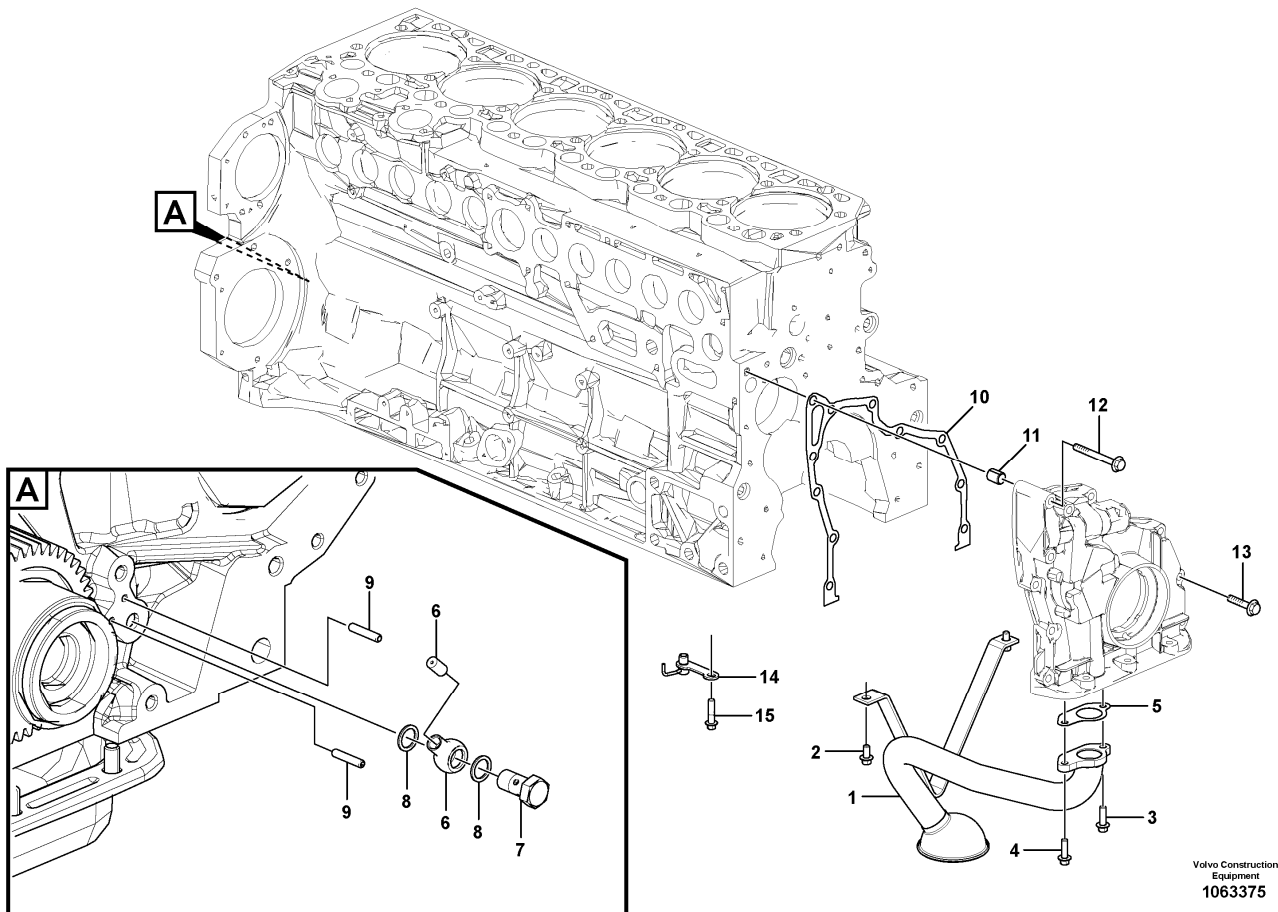

Date: 2014/1/6	Image id: 1063375	Catalogue: 20612	Model: EC300D L
Brand: Volvo	Serial: 210001-	Group/Section: 221/100	Title: Lubricating oil system 8289045, 8289682

Section option	Kit	Option description
VOE15083725		Engine D8H, US
VOE15165693		Engine D8H, EU
VOE8289045		Engine Installation D8H, US
VOE8289682		Engine Installation D8H, EU

Pos	Part	Q1	Q2	Q3	Q4	Q5	PS	Kit	Description	Option(s)	Remark
1	21664641	1					NS		Oil Strainer		
2	VOE20405792	2							Screw		
3	VOE20405672	1							Screw		
4	VOE13949578	1							Screw		
5	VOE20779655	1							Gasket		
6	VOE20928174	1							Nozzle		
7	VOE20460289	1							Hollow screw		
8	VOE13947281	2							Gasket		
9	VOE951955	2							Spring pin