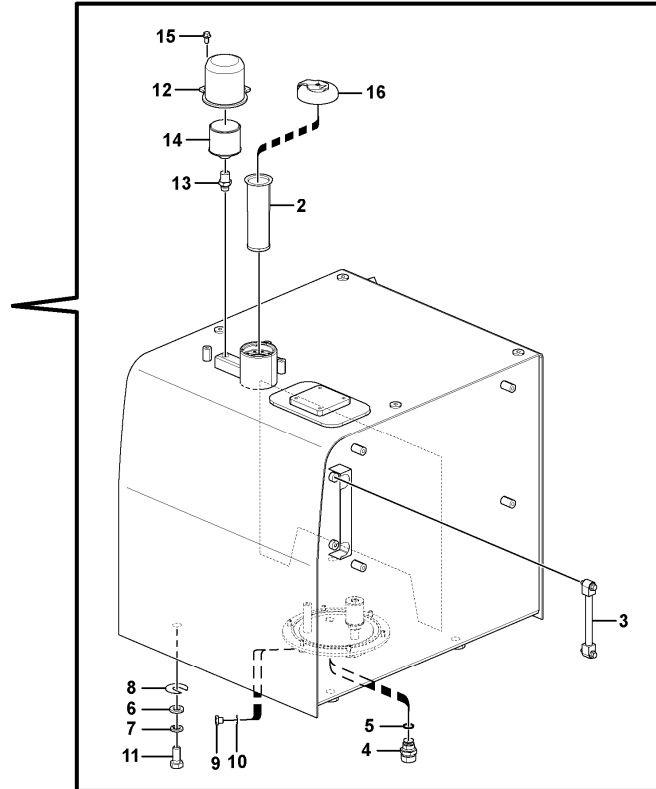

Date: 2014/1/6	Image id: 1060752	Catalogue: 20612	Model: EC300D L
Brand: Volvo	Serial: 210001-	Group/Section: 234/100	Title: Fuel tank with fitting parts

Volvo Construction
Equipment
1060752

Section option	Kit	Option description
VOE8277153		Specific Key. Combination
VOE8277154		Master Key
VOE8289044		Basic Machine EC300D

Q1-Q5	Option	Option description	
Q1 8289044	VOE8289044	Basic Machine EC300D	
Q2 8277153	VOE8277153	Specific Key. Combination	
Q3 8277154	VOE8277154	Master Key	

Pos	Part	Q1	Q2	Q3	Q4	Q5	PS	Kit	Description	Option(s)	Remark
1		1							Fuel tank		See ref 234/150
2	VOE14537348	1							Filter		
3	VOE14539978	1							Gauge		
4	VOE14521728	1							Valve		
5	VOE949329	1							Gasket