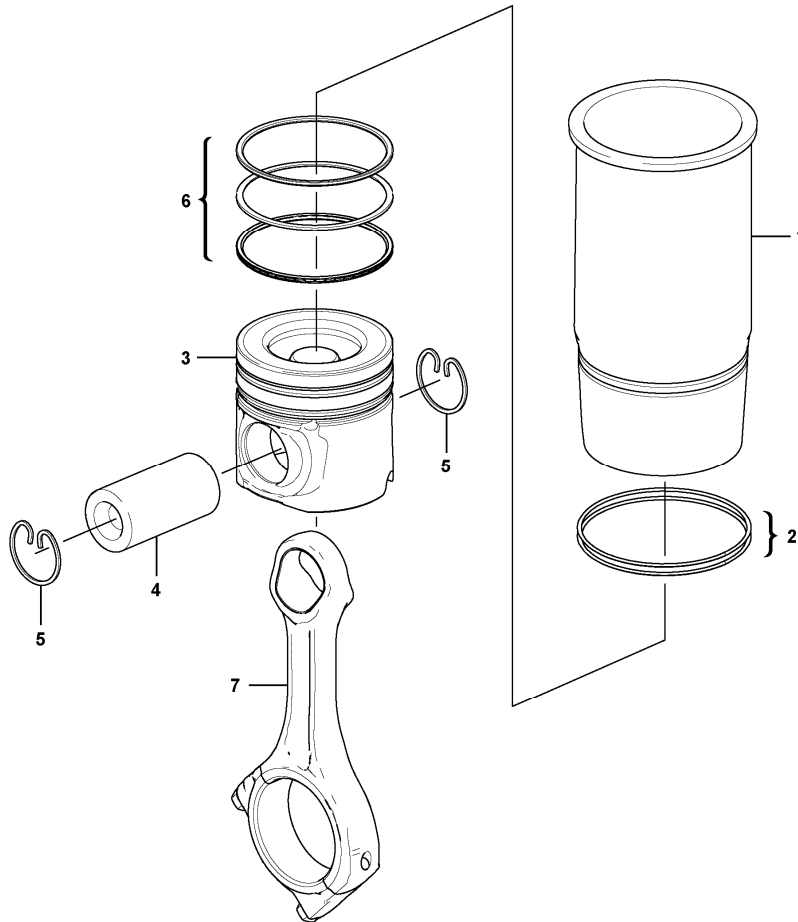

Date: 2014/1/6	Image id: 1062116	Catalogue: 20612	Model: EC300D L
Brand: Volvo	Serial: 210001-	Group/Section: 213/100	Title: Cylinder liner and piston 8289045, 8289682

Volvo Construction
Equipment
1062116

Section option	Kit	Option description
VOE15083725		Engine D8H, US
VOE15165693		Engine D8H, EU
VOE8289045		Engine Installation D8H, US
VOE8289682		Engine Installation D8H, EU

Pos	Part	Q1	Q2	Q3	Q4	Q5	PS	Kit	Description	Option(s)	Remark
1	VOE21714046	6					NS		Cylinder Liner		
2	VOE20412762	12							•O-ring		
3		6					NS		Piston		
4		6					NS		•Gudgeon Pin		
5		12					NS		•Retaining ring		
6		6					NS		•Seg Ring Kit		
7		6							Connecting rod		See ref 216/100