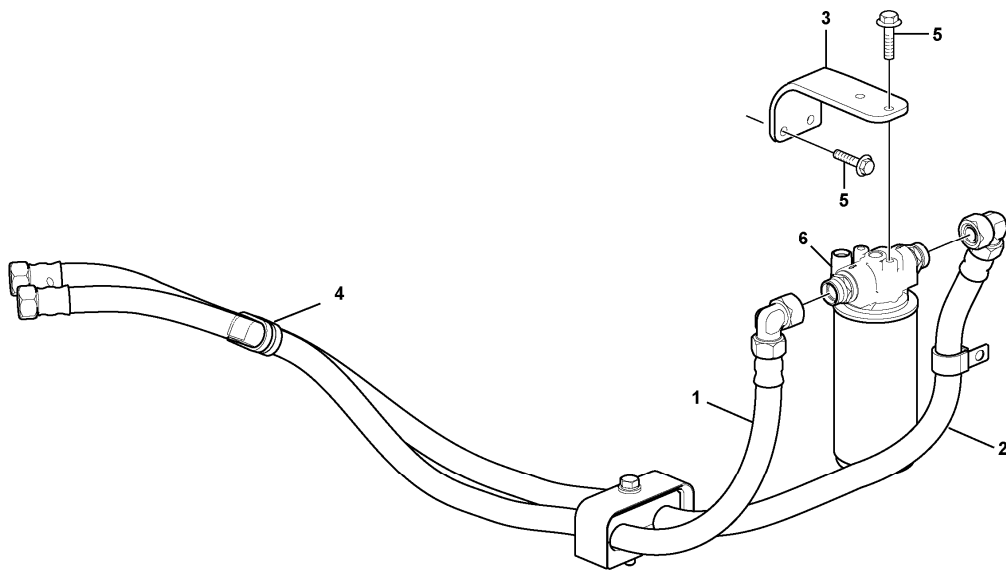

Date: 2014/1/6	Image id: 1062605	Catalogue: 20612	Model: EC300D L
Brand: Volvo	Serial: 210001-	Group/Section: 222/200	Title: Oil filter with fitting parts 8289045, 8289682

Volvo Construction
Equipment
1062605

Section option	Kit	Option description
VOE8289045		Engine Installation D8H, US
VOE8289682		Engine Installation D8H, EU

Pos	Part	Q1	Q2	Q3	Q4	Q5	PS	Kit	Description	Option(s)	Remark
1	VOE14607646	1							Hose		
2	VOE14606980	1							Hose		
3	VOE14606691	1					NS		Bracket		
4	VOE14507451	1							Clip		
5	VOE946441	4							Flange screw		
6		1							Oil filter		See ref 222/100