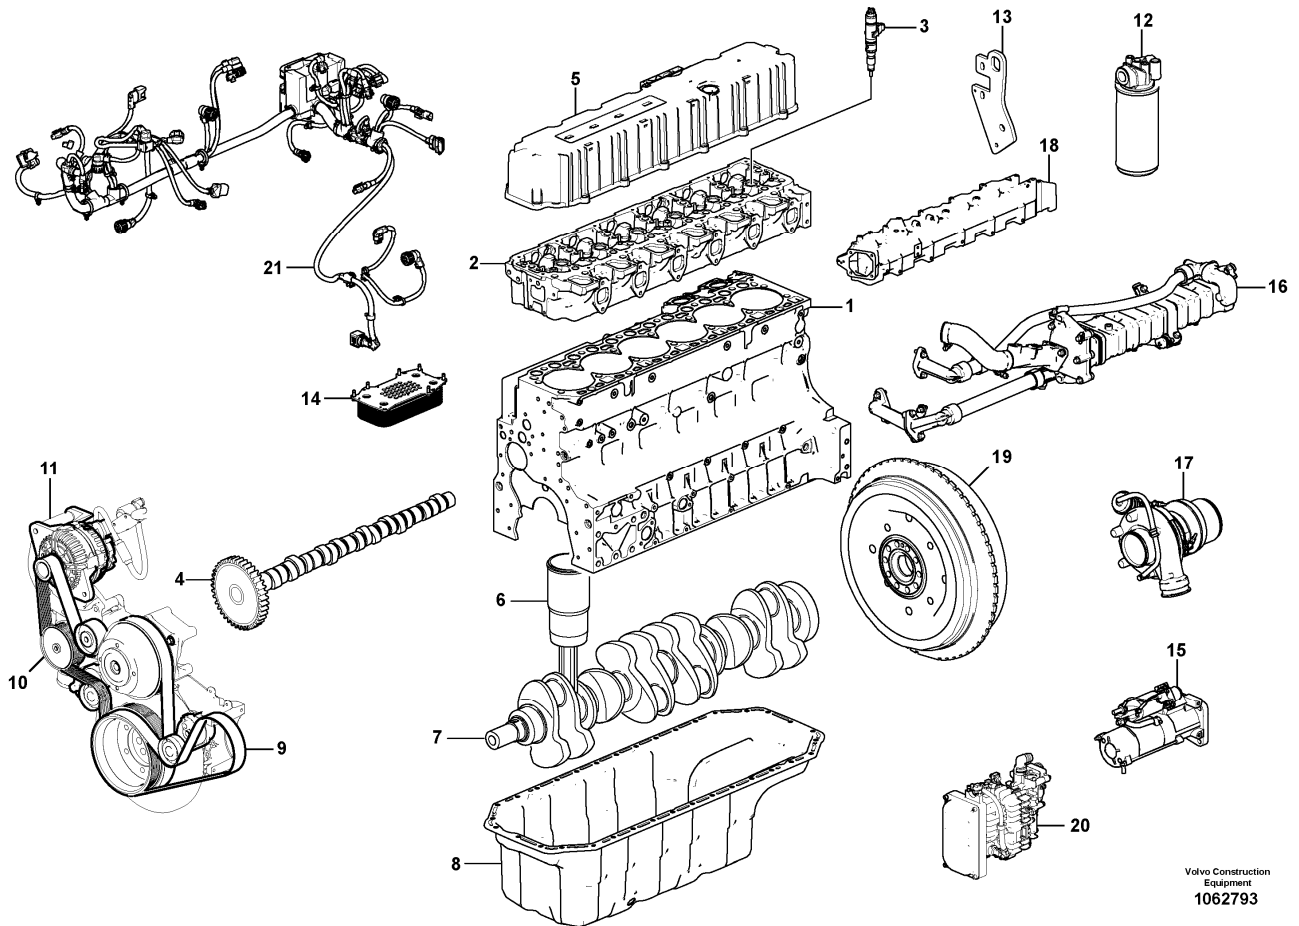

Date: 2014/1/6	Image id: 1062793	Catalogue: 20612	Model: EC300D L
Brand: Volvo	Serial: 210001-	Group/Section: 210/100	Title: Engine

Section option	Kit	Option description
VOE17231261		Engine D8H, US
VOE17231262		Engine D8H, EU
VOE15083725		Engine D8H, US
VOE15165693		Engine D8H, EU
VOE8289045		Engine Installation D8H, US
VOE8289682		Engine Installation D8H, EU

	VOE17231261		1						Engine		See footnote 1) D8H, US
1		1	1						Cylinder block		See ref 212/100
2		1	1						Cylinder head		See ref 211/100
3		1	1						Injector		See ref 237/100
4		1	1						Camshaft		See ref 214/100
5		1	1						Valve Cover		See ref 211/100
6		6	6						Cylinder liner,piston		See ref 213/100
7		1	1						Crankshaft		See ref 216/100
8		1	1						Oil sump		See ref 217/100
9		1	1						Belt Xmsn		See ref 263/100
10		1	1						Water Pump		See ref 262/100
11		1	1						Alternator		See ref 321/100
12		1	1						Oil filter		See ref 222/100
13		1	1						Engine mounting		See ref 218/200
14		1	1						Oil cooler		See ref 223/100
15		1	1						Starter Motor		See ref 331/100
16		1	1						EGR valve		See ref 293/100
17		1	1						Turbocharger		See ref 255/100
18		1	1						Inlet Manifold		See ref 251/100
19		1	1						Flywheel		See ref 216/100
20		1	1						Air compressor		See ref 254/600
21		1	1						Cable harness		See ref 286/200