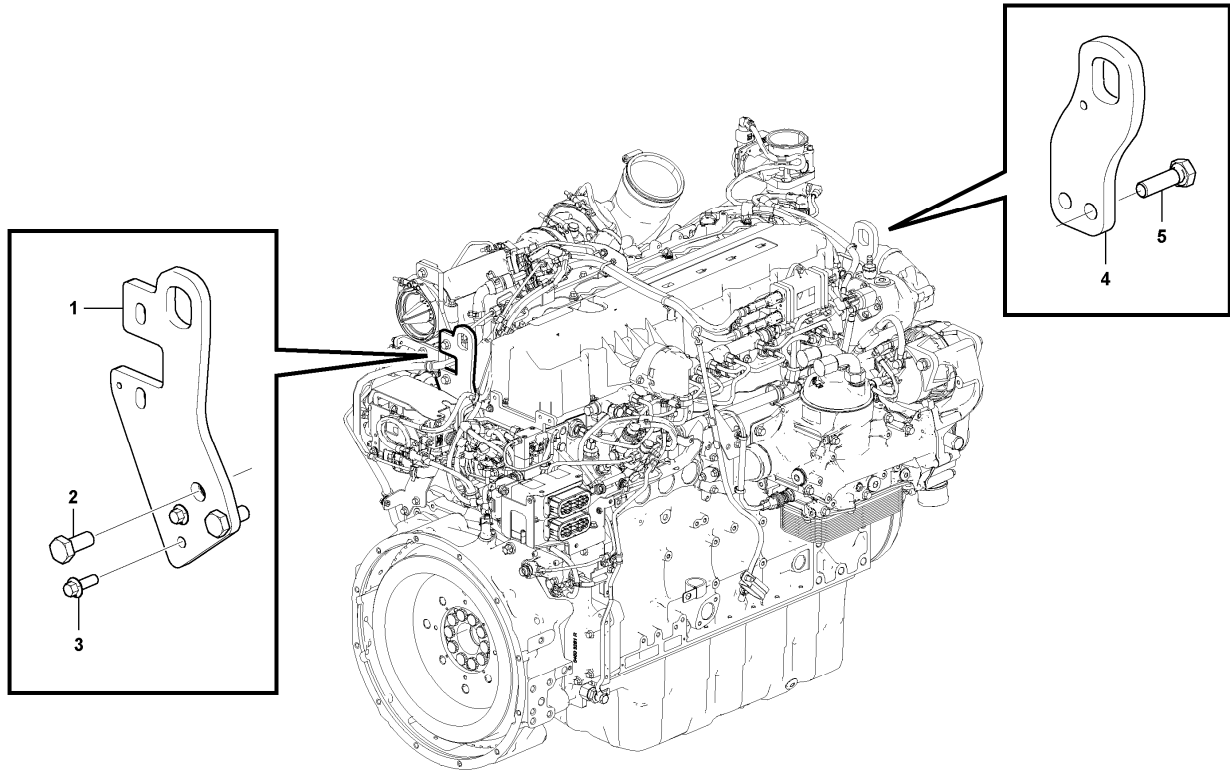

Date: 2014/1/6	Image id: 1062179	Catalogue: 20612	Model: EC300D L
Brand: Volvo	Serial: 210001-	Group/Section: 218/200	Title: Engine mounting 8289045, 8289682

Volvo Construction
Equipment
1062179

Section option	Kit	Option description
VOE15083725		Engine D8H, US
VOE15165693		Engine D8H, EU
VOE8289045		Engine Installation D8H, US
VOE8289682		Engine Installation D8H, EU

Pos	Part	Q1	Q2	Q3	Q4	Q5	PS	Kit	Description	Option(s)	Remark
1	VOE21754286	1					NS		Bracket		
2	VOE995909	2							Hexagon screw		
3	VOE20797217	2							Flange screw		
4	VOE21724244	1					NS		Lifting eye		
5	VOE20551469	2					NS		Hexagon screw