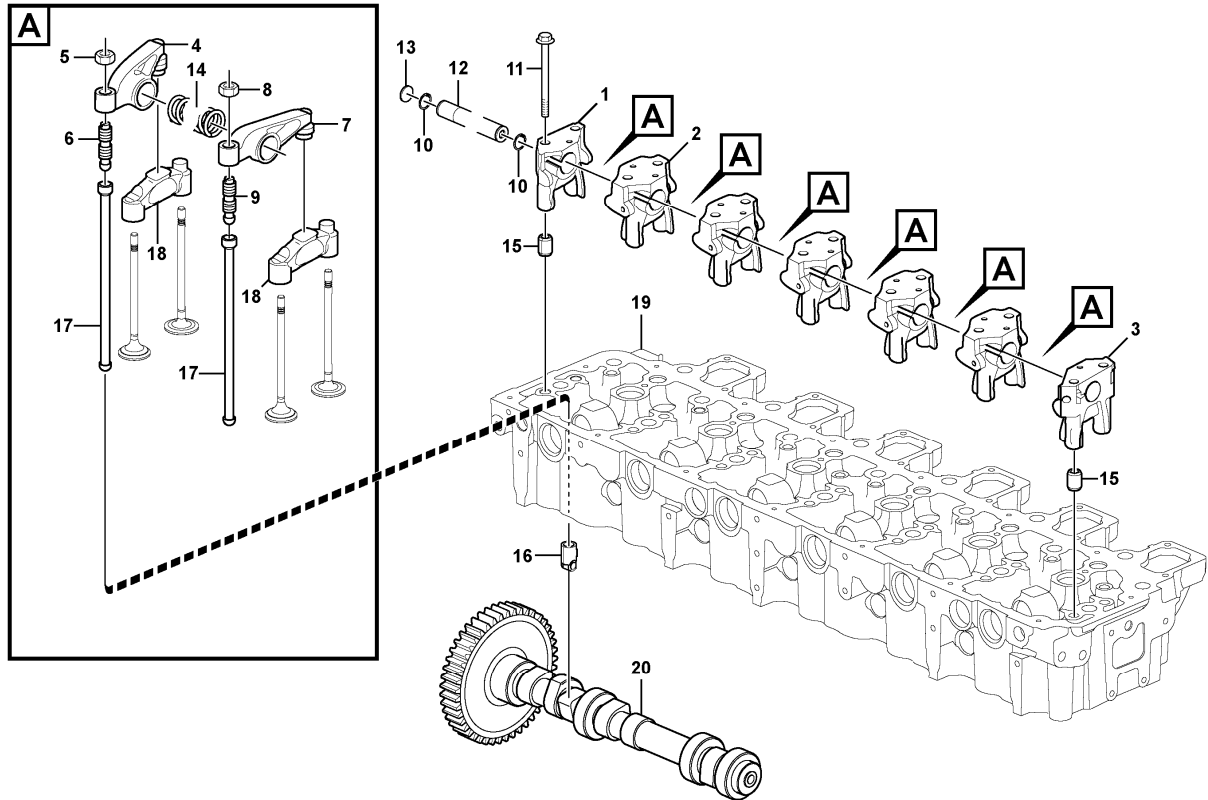

Date: 2014/1/6	Image id: 1061632	Catalogue: 20612	Model: EC300D L
Brand: Volvo	Serial: 210001-	Group/Section: 214/100	Title: Valve mechanism 8289045, 8289682

Volvo Construction
Equipment
1061632

Section option	Kit	Option description
VOE15083725		Engine D8H, US
VOE15165693		Engine D8H, EU
VOE8289045		Engine Installation D8H, US
VOE8289682		Engine Installation D8H, EU

Pos	Part	Q1	Q2	Q3	Q4	Q5	PS	Kit	Description	Option(s)	Remark
1	VOE20858513	1					NS		Bracket		
2	VOE20858519	5					NS		Bracket		
3	VOE20858516	1					NS		Bracket		
4	VOE21458892	6							Rocker arm		
5	VOE11700373	6							•Nut		
6	VOE21458899	6							•Adjusting screw		
7	VOE21458904	6							Rocker arm		
8	VOE11700373	6							•Nut		
9	VOE21458899	6							•Adjusting screw