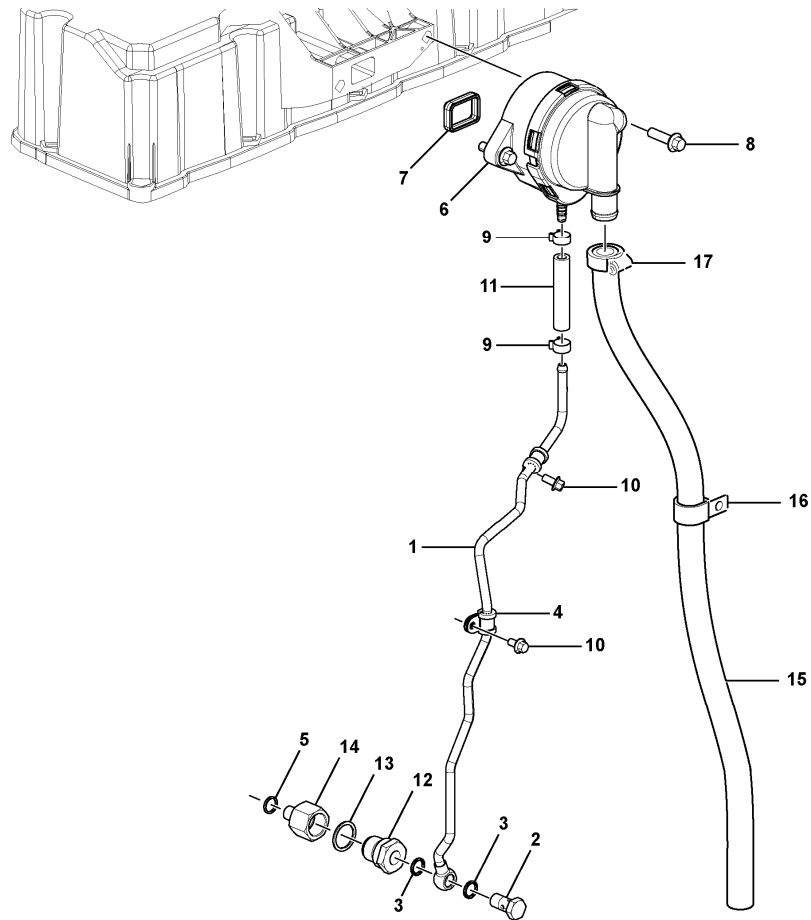

Date: 2014/1/6	Image id: 1062599	Catalogue: 20612	Model: EC300D L
Brand: Volvo	Serial: 210001-	Group/Section: 212/200	Title: Crankcase ventilation 8289045, 8289682

Volvo Construction
Equipment
1062599

Section option	Kit	Option description
VOE15083725		Engine D8H, US
VOE15165693		Engine D8H, EU
VOE8289045		Engine Installation D8H, US
VOE8289682		Engine Installation D8H, EU

Pos	Part	Q1	Q2	Q3	Q4	Q5	PS	Kit	Description	Option(s)	Remark
1	VOE21735710	1							Leak-off line		
2	VOE20460936	1							•Hollow screw		
3	VOE993605	2							•Gasket		
4	VOE20799142	2							Clamp		
5	VOE20460061	1							Sealing ring		
6	VOE20930510	1							Pressure regulator		
7	VOE21038626	1							•Gasket		
8	VOE20405504	2							Screw		
9	VOE20405568	2							Clip