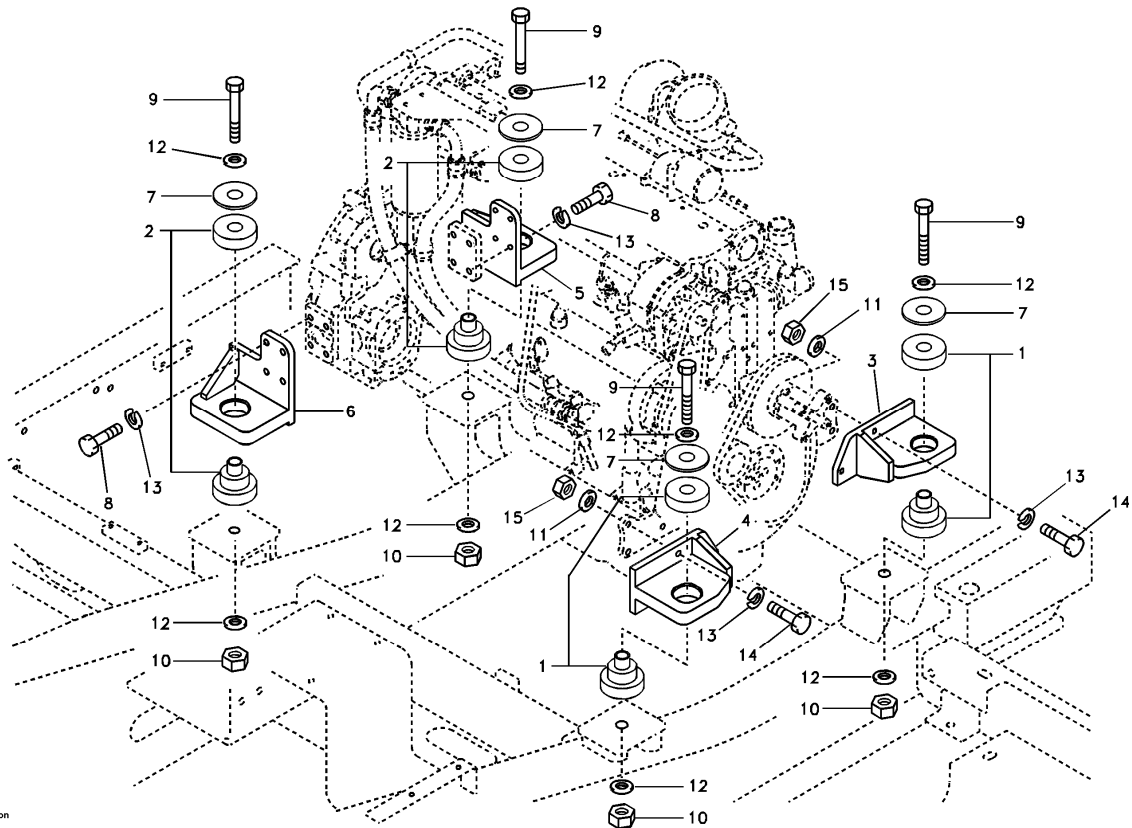

Date: 2013/11/22	Image id: 1003480	Catalogue: 56139	Model: EC290B LC
Brand: Volvo	Serial: 10001-13561, 30001-30289	Group/Section: 218/100	Title: Engine mount

Volvo Construction
Equipment
1003480

Section option	Kit	Option description
VOE8277459		Basic Machine EC290B

Q1-Q5	Option	Option description
Q1 8277459	VOE8277459	Basic Machine EC290B

Pos	Part	Q1	Q2	Q3	Q4	Q5	PS	Kit	Description	Option(s)	Remark
1	VOE14528380	2							Cushion		FRT
2	VOE14528381	2							Cushion		RR
3	VOE14501324	1							Bracket		FRT,LH NA ENG:S/N 10001-12500 EU ENG:S/N 10001-12599
	VOE14528910	1							Bracket		FRT LH NA ENG:SER NO 12501- EU ENG:SER NO 12560-
4	VOE14501325	1							Bracket		FRT,RH NA ENG:S/N 10001-12500 EU