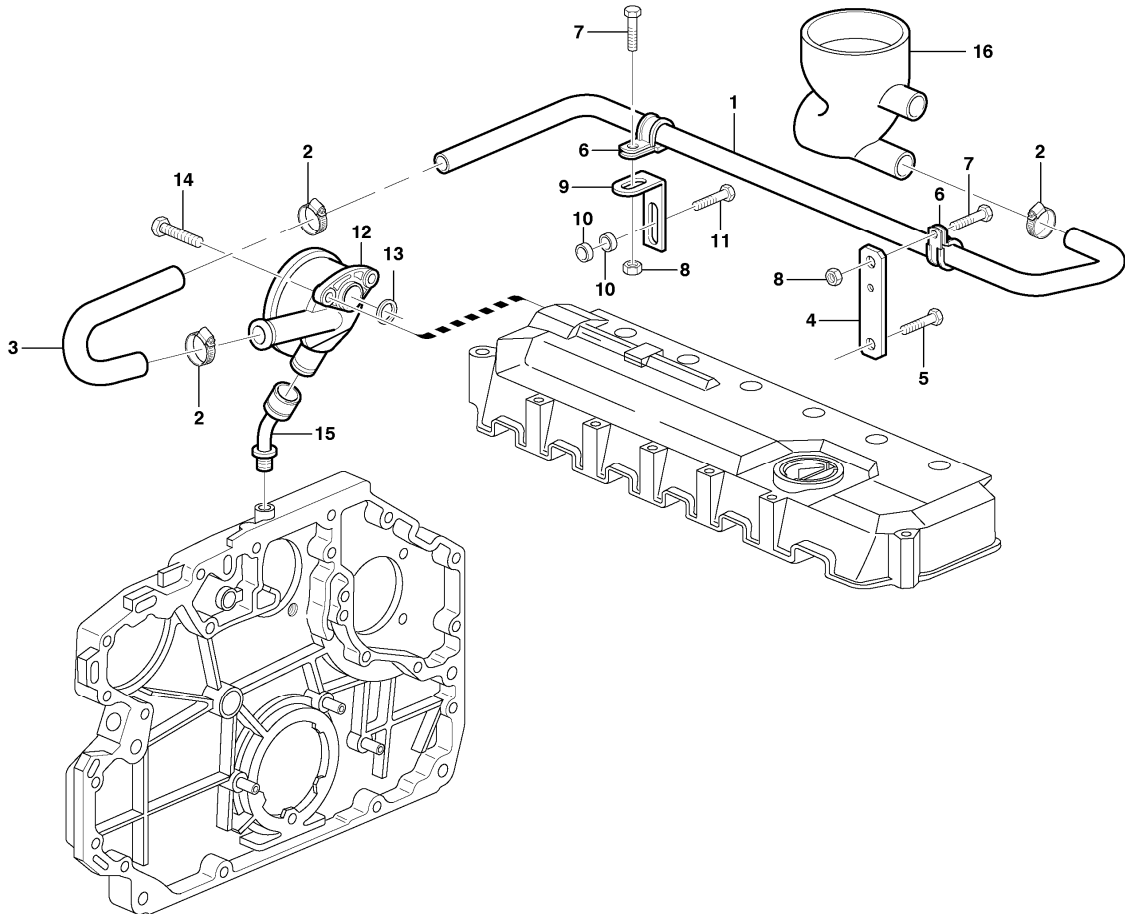

Date: 2013/11/22	Image id: 1000524	Catalogue: 56139	Model: EC290B LC
Brand: Volvo	Serial: 10001-13561, 30001-30289	Group/Section: 212/300	Title: Crankcase ventilation

Section option	Kit	Option description
VOE8277459		Basic Machine EC290B
VOE8278906		Engine with Epa label EMISSION CERTIFICATED FROM EPA
VOE8278907		Engine with Eu label EMISSION CERTIFICATED FROM EU
VOE8278908		Engine without Epa label INT AND KOREAN MARKET

Q1-Q5	Option	Option description	
Q1 8277459 S/N -10972	VOE8277459	Basic Machine EC290B	
Q2 8278906 S/N 10973-	VOE8278906	Engine with Epa label EMISSION CERTIFICATED FROM EPA	
Q3 8278907 S/N 10973-	VOE8278907	Engine with Eu label EMISSION CERTIFICATED FROM EU	
Q4 8278908 S/N 10973-	VOE8278908	Engine without Epa label INT AND KOREAN MARKET