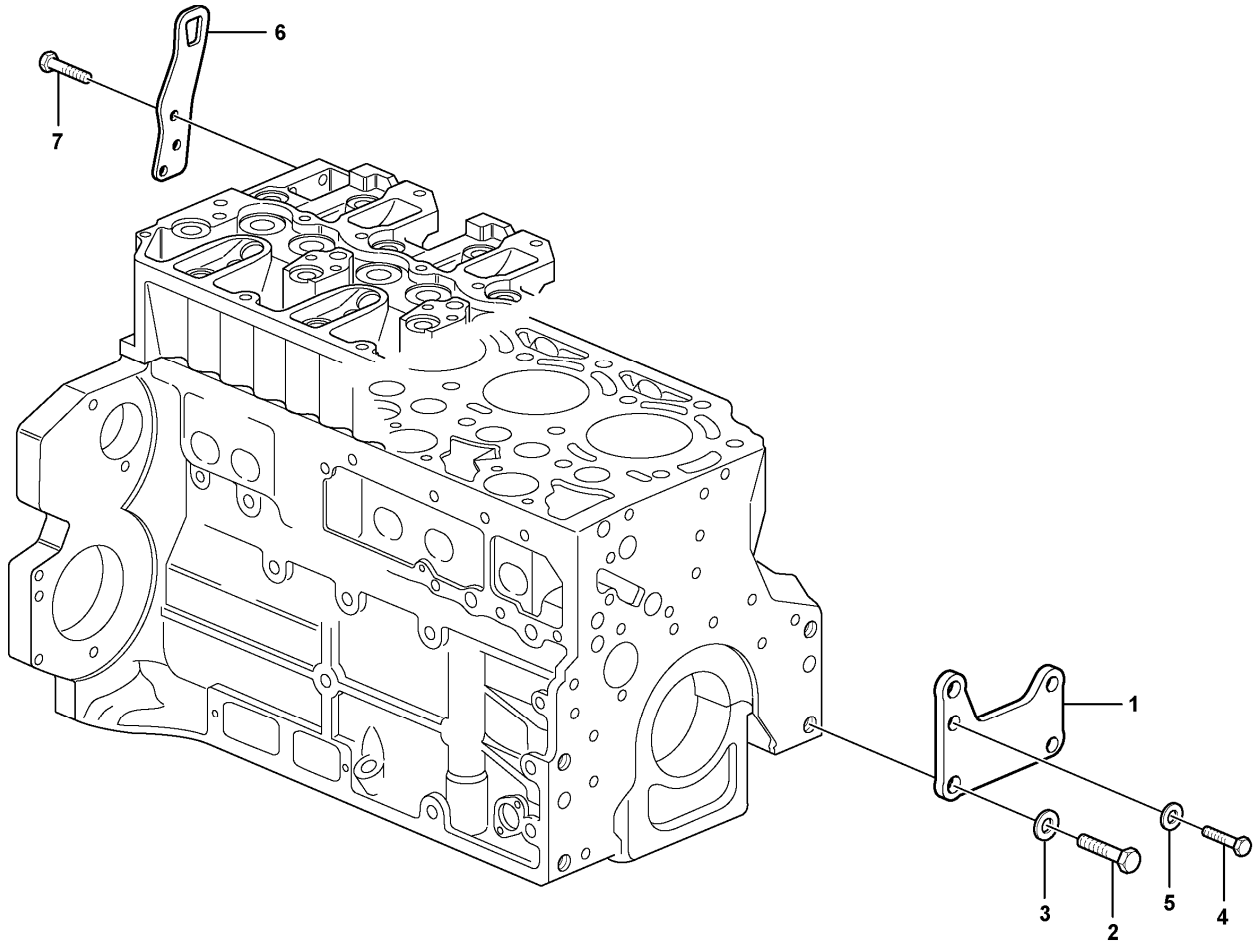

Thank you so much for reading

Date: 2013/11/22	Image id: 1030403	Catalogue: 56139	Model: EC290B LC
Brand: Volvo	Serial: 10001-13561, 30001-30289	Group/Section: 218/200	Title: Engine mounting

Volvo Construction
Equipment
1030403