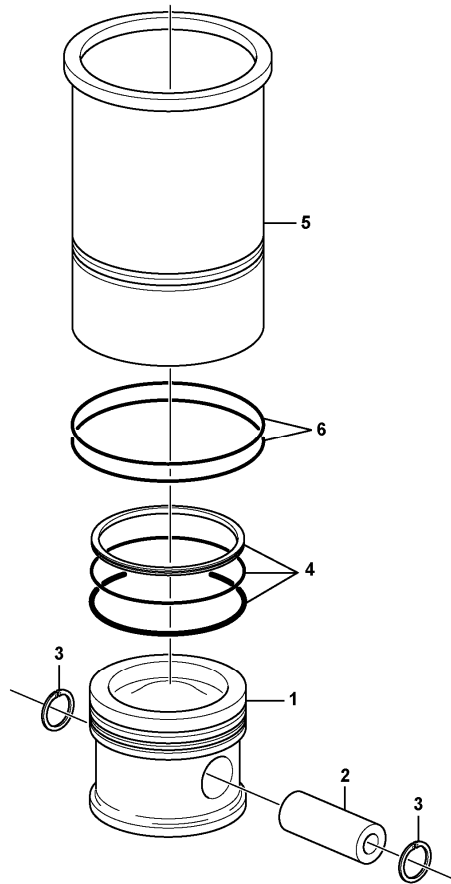

Date: 2013/11/22	Image id: 1019005	Catalogue: 56139	Model: EC290B LC
Brand: Volvo	Serial: 10001-13561, 30001-30289	Group/Section: 213/100	Title: Cylinder liner and piston

Volvo Construction
Equipment
1019005

Section option	Kit	Option description
VOE8277459		Basic Machine EC290B
VOE8278906		Engine with Epa label EMISSION CERTIFICATED FROM EPA
VOE8278907		Engine with Eu label EMISSION CERTIFICATED FROM EU
VOE8278908		Engine without Epa label INT AND KOREAN MARKET

Q1-Q5	Option	Option description	
Q1 8277459 S/N -10972	VOE8277459	Basic Machine EC290B	
Q2 8278906 S/N 10973-	VOE8278906	Engine with Epa label EMISSION CERTIFICATED FROM EPA	
Q3 8278907 S/N 10973-	VOE8278907	Engine with Eu label EMISSION CERTIFICATED FROM EU	
Q4 8278908 S/N 10973-	VOE8278908	Engine without Epa label INT AND KOREAN MARKET