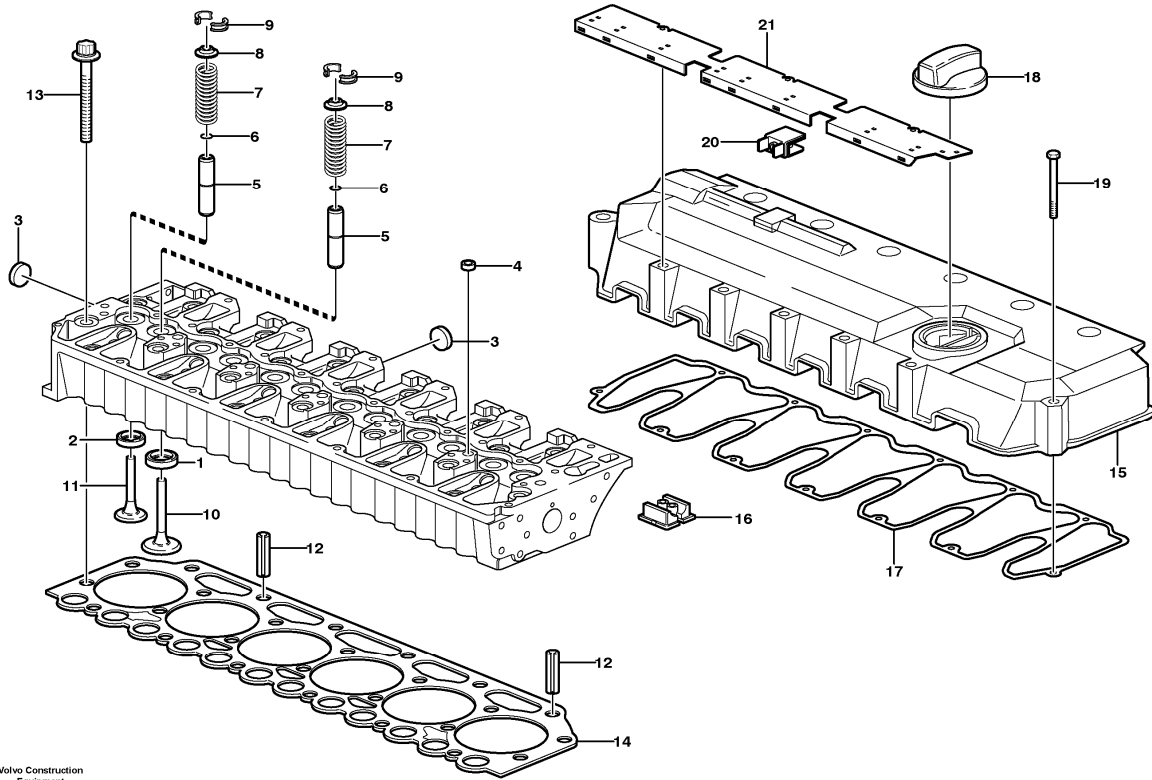

Date: 2013/11/22	Image id: 1014455	Catalogue: 56139	Model: EC290B LC
Brand: Volvo	Serial: 10001-13561, 30001-30289	Group/Section: 211/100	Title: Cylinder head

Volvo Construction
Equipment
1014455

Section option	Kit	Option description
VOE8277459		Basic Machine EC290B
VOE8278906		Engine with Epa label EMISSION CERTIFICATED FROM EPA
VOE8278907		Engine with Eu label EMISSION CERTIFICATED FROM EU
VOE8278908		Engine without Epa label INT AND KOREAN MARKET

Q1-Q5	Option	Option description	
Q1 8277459 S/N -10972	VOE8277459	Basic Machine EC290B	
Q2 8278906 S/N 10973-	VOE8278906	Engine with Epa label EMISSION CERTIFICATED FROM EPA	
Q3 8278907 S/N 10973-	VOE8278907	Engine with Eu label EMISSION CERTIFICATED FROM EU	
Q4 8278908 S/N 10973-	VOE8278908	Engine without Epa label INT AND KOREAN MARKET