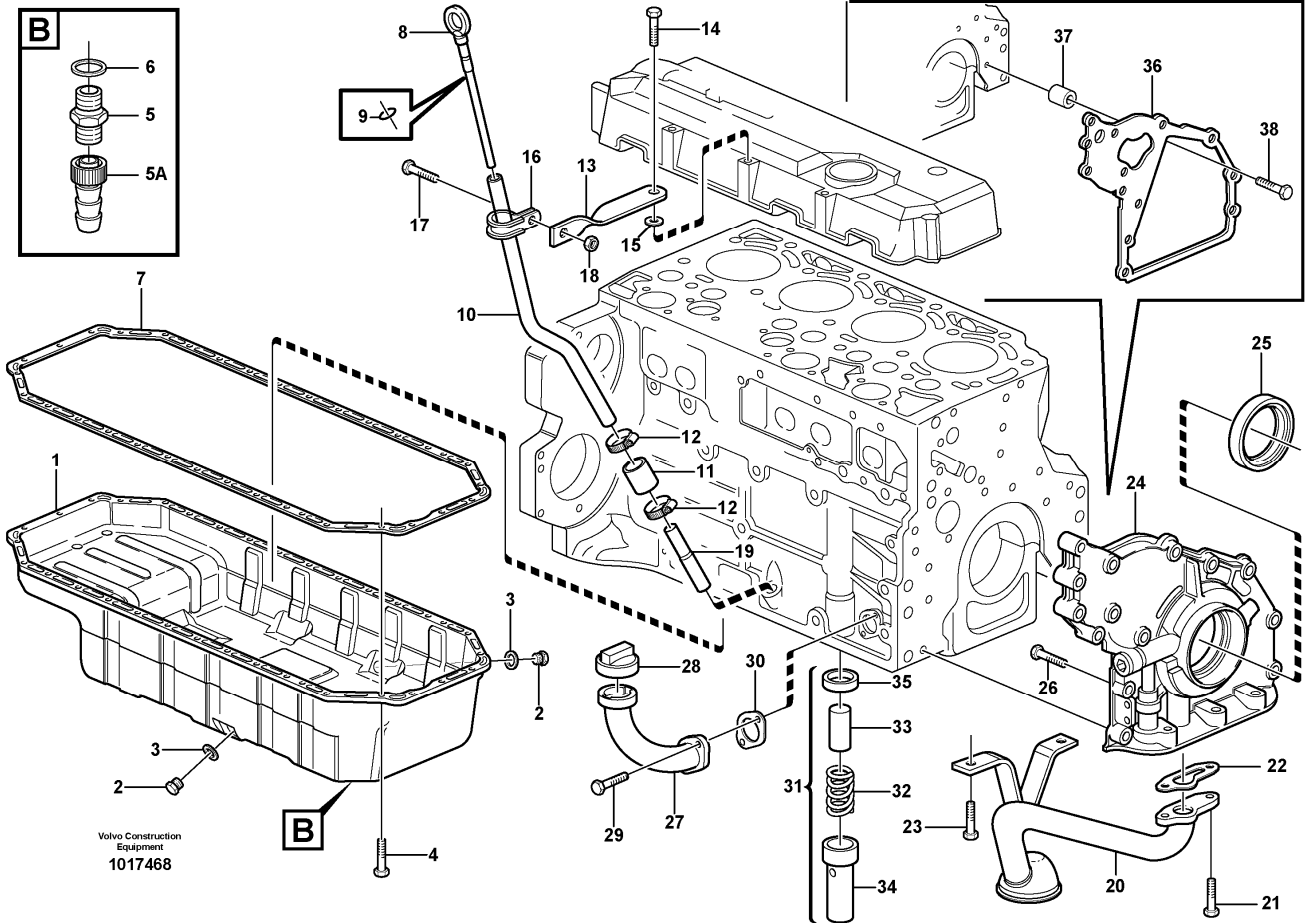

Date: 2013/11/22	Image id: 1017468	Catalogue: 56139	Model: EC290B LC
Brand: Volvo	Serial: 10001-13561, 30001-30289	Group/Section: 217/100	Title: Oil sump

Section option	Kit	Option description
VOE8277459		Basic Machine EC290B
VOE8278906		Engine with Epa label EMISSION CERTIFICATED FROM EPA
VOE8278907		Engine with Eu label EMISSION CERTIFICATED FROM EU
VOE8278908		Engine without Epa label INT AND KOREAN MARKET

Q1-Q5	Option	Option description	
Q1 8277459 S/N -10972	VOE8277459	Basic Machine EC290B	
Q2 8278906 S/N 10973-	VOE8278906	Engine with Epa label EMISSION CERTIFICATED FROM EPA	
Q3 8278907 S/N 10973-	VOE8278907	Engine with Eu label EMISSION CERTIFICATED FROM EU	
Q4 8278908 S/N 10973-	VOE8278908	Engine without Epa label INT AND KOREAN MARKET