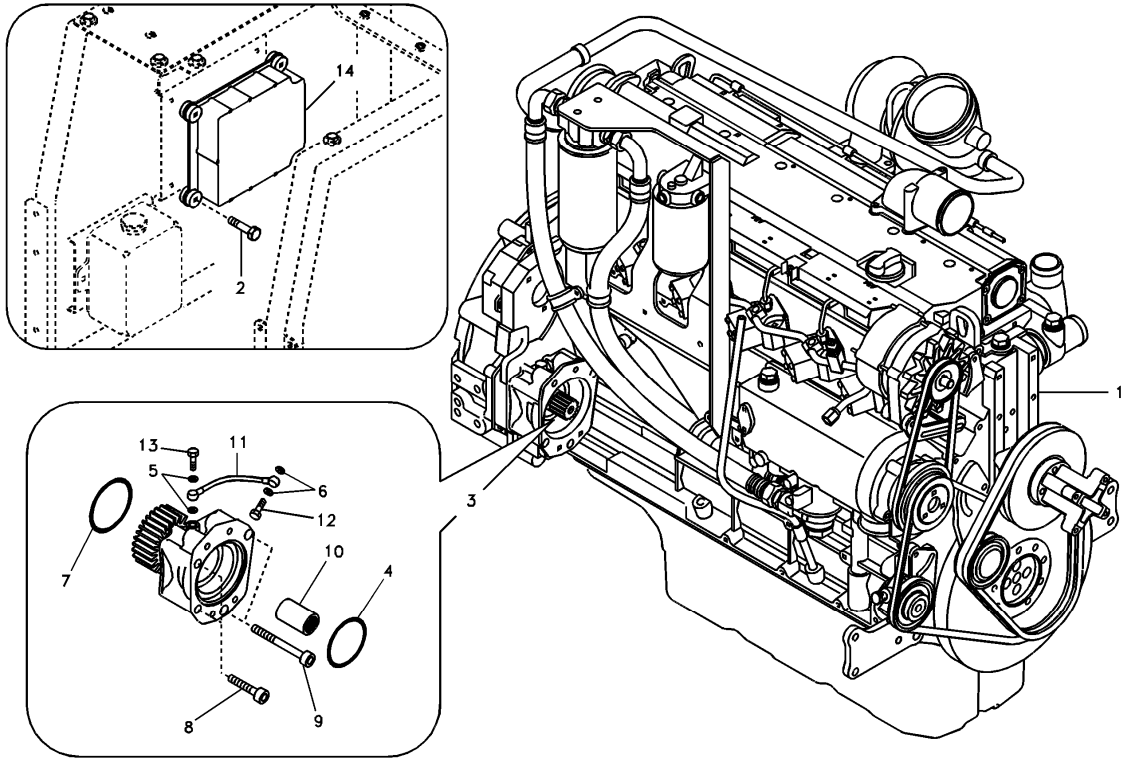

Date: 2013/11/22	Image id: 1015396	Catalogue: 56139	Model: EC290B LC
Brand: Volvo	Serial: 10001-13561, 30001-30289	Group/Section: 210/100	Title: Engine

Volvo Construction
Equipment
1015396

Section option	Kit	Option description
VOE8277459		Basic Machine EC290B
VOE8277541	VOE14515977	Leak-off line for slope-rotator on basic machine
VOE8278906		Engine with Epa label EMISSION CERTIFICATED FROM EPA
VOE8278907		Engine with Eu label EMISSION CERTIFICATED FROM EU
VOE8278908		Engine without Epa label INT AND KOREAN MARKET