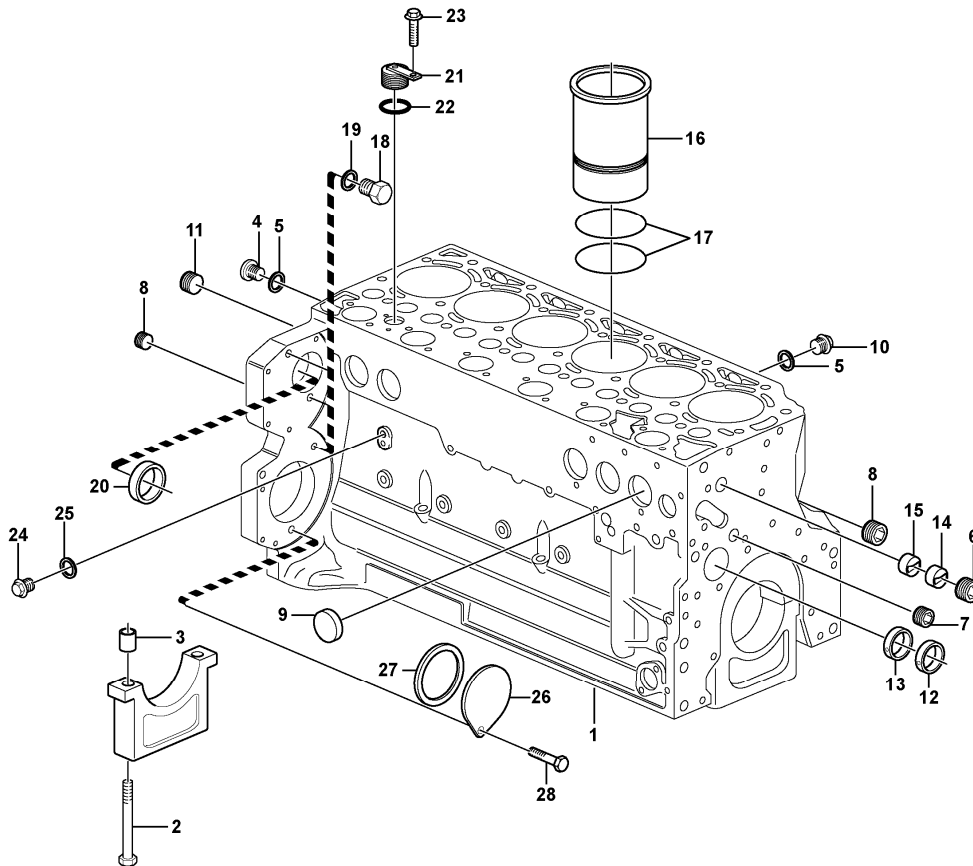

Date: 2013/11/22	Image id: 1020762	Catalogue: 56139	Model: EC290B LC
Brand: Volvo	Serial: 10001-13561, 30001-30289	Group/Section: 212/100	Title: Cylinder block

Volvo Construction
Equipment
1020762

Section option	Kit	Option description
VOE8277459		Basic Machine EC290B
VOE8278906		Engine with Epa label EMISSION CERTIFICATED FROM EPA
VOE8278907		Engine with Eu label EMISSION CERTIFICATED FROM EU
VOE8278908		Engine without Epa label INT AND KOREAN MARKET

Q1-Q5	Option	Option description	
Q1 8277459 S/N -10972	VOE8277459	Basic Machine EC290B	
Q2 8278906 S/N 10973-	VOE8278906	Engine with Epa label EMISSION CERTIFICATED FROM EPA	
Q3 8278907 S/N 10973-	VOE8278907	Engine with Eu label EMISSION CERTIFICATED FROM EU	
Q4 8278908 S/N 10973-	VOE8278908	Engine without Epa label INT AND KOREAN MARKET