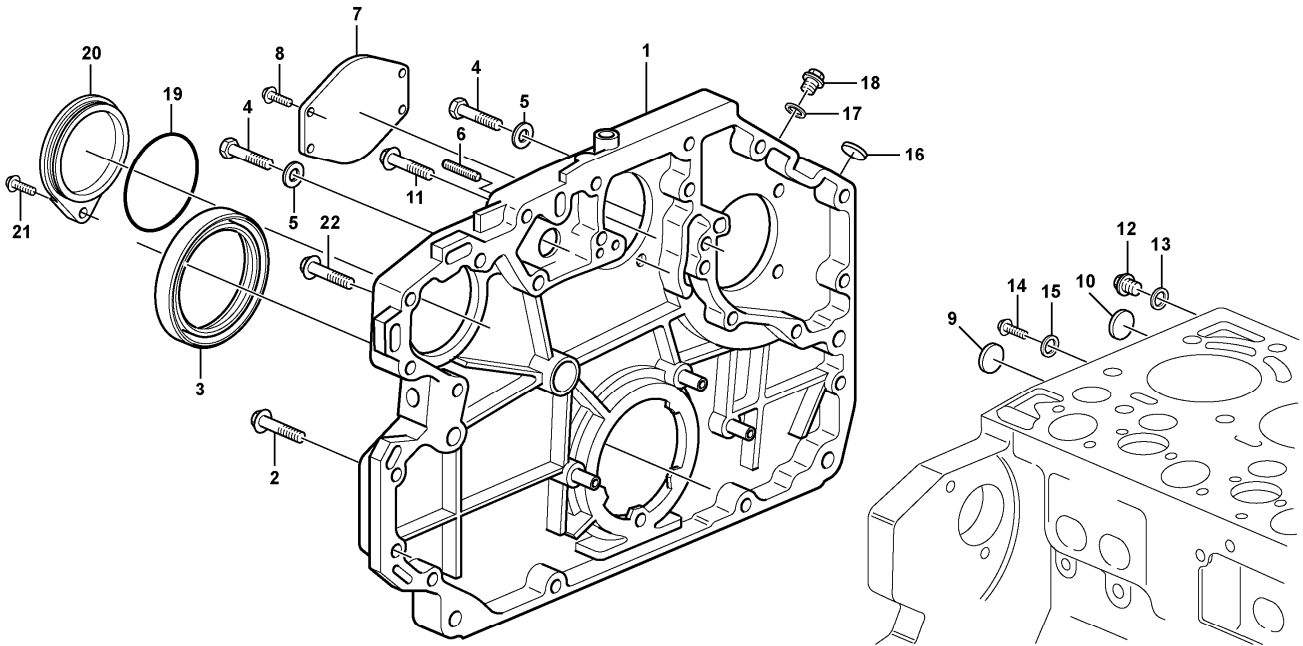

Date: 2013/11/22	Image id: 1020934	Catalogue: 56139	Model: EC290B LC
Brand: Volvo	Serial: 10001-13561, 30001-30289	Group/Section: 215/100	Title: Timing gear casing

Volvo Construction
Equipment
1020934

Section option	Kit	Option description
VOE8277459		Basic Machine EC290B
VOE8278906		Engine with Epa label EMISSION CERTIFICATED FROM EPA
VOE8278907		Engine with Eu label EMISSION CERTIFICATED FROM EU
VOE8278908		Engine without Epa label INT AND KOREAN MARKET

Q1-Q5	Option	Option description	
Q1 8277459 S/N -10972	VOE8277459	Basic Machine EC290B	
Q2 8278906 S/N 10973-	VOE8278906	Engine with Epa label EMISSION CERTIFICATED FROM EPA	
Q3 8278907 S/N 10973-	VOE8278907	Engine with Eu label EMISSION CERTIFICATED FROM EU	
Q4 8278908 S/N 10973-	VOE8278908	Engine without Epa label INT AND KOREAN MARKET