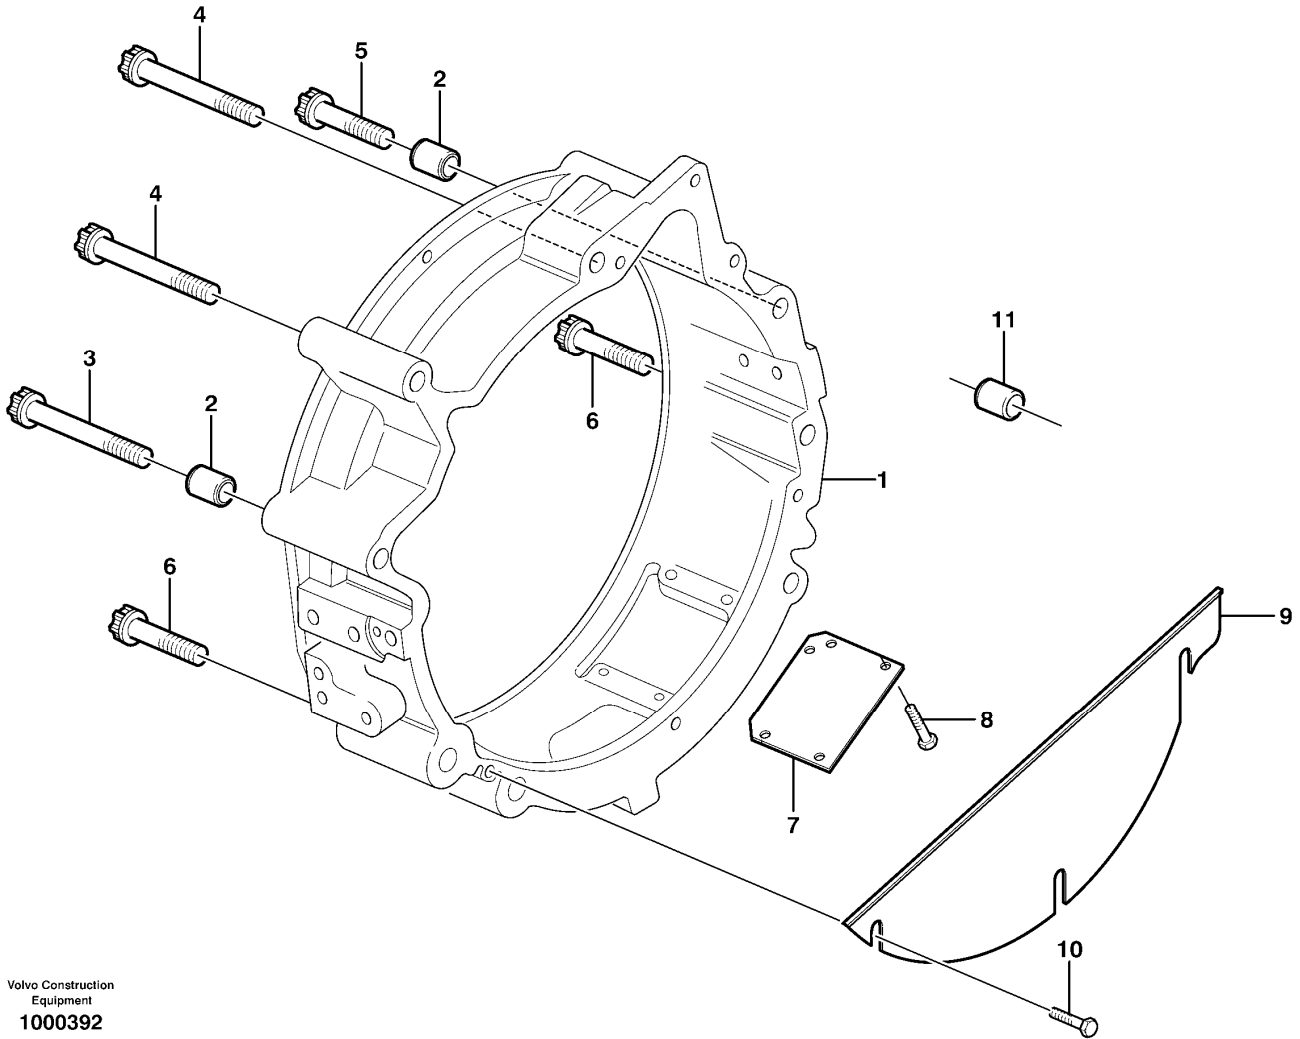

Date: 2013/11/22	Image id: 1000392	Catalogue: 56139	Model: EC290B LC
Brand: Volvo	Serial: 10001-13561, 30001-30289	Group/Section: 216/200	Title: Flywheel housing

Section option	Kit	Option description
VOE8277459		Basic Machine EC290B
VOE8278906		Engine with Epa label EMISSION CERTIFICATED FROM EPA
VOE8278907		Engine with Eu label EMISSION CERTIFICATED FROM EU
VOE8278908		Engine without Epa label INT AND KOREAN MARKET

Q1-Q5	Option	Option description	
Q1 8277459 S/N -10972	VOE8277459	Basic Machine EC290B	
Q2 8278906 S/N 10973-	VOE8278906	Engine with Epa label EMISSION CERTIFICATED FROM EPA	
Q3 8278907 S/N	VOE8278907	Engine with Eu label EMISSION CERTIFICATED FROM EU