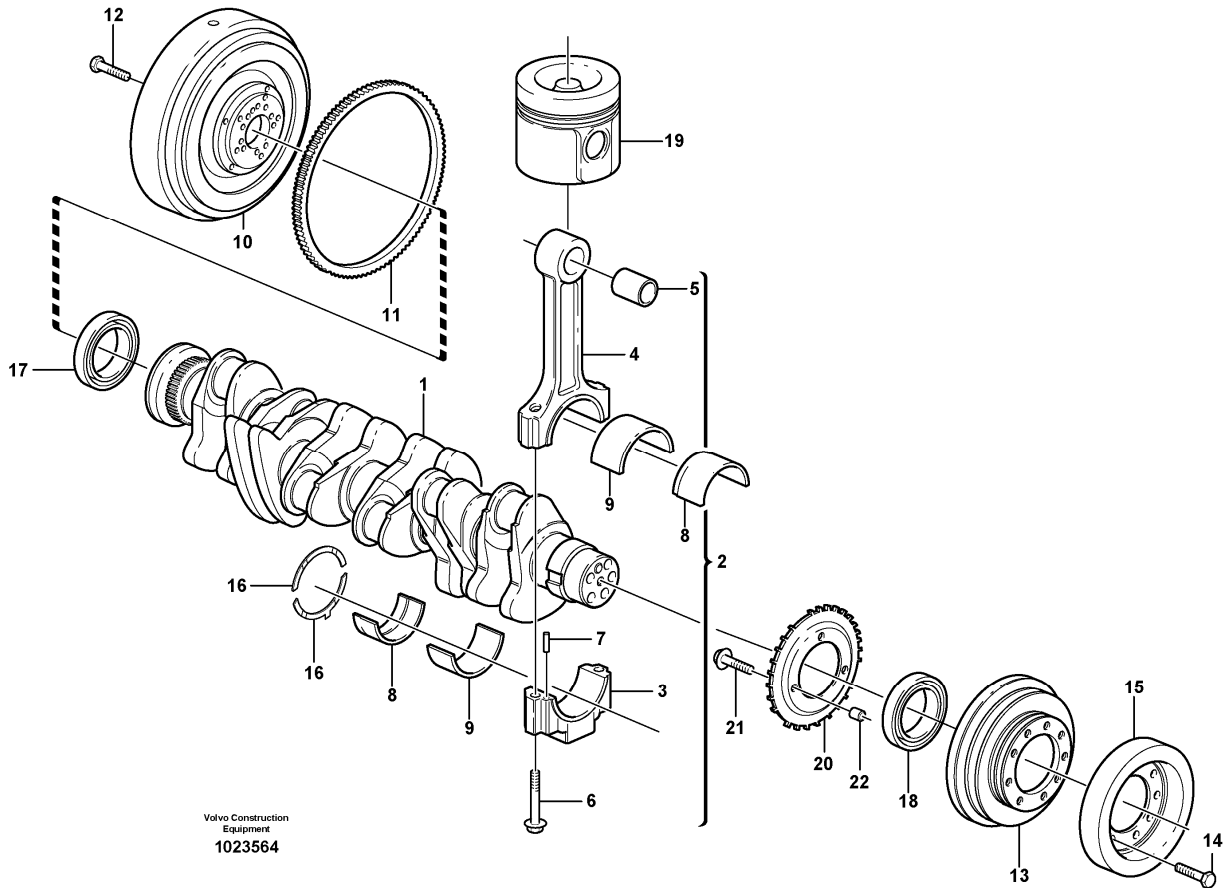

Date: 2013/11/22	Image id: 1023564	Catalogue: 56139	Model: EC290B LC
Brand: Volvo	Serial: 10001-13561, 30001-30289	Group/Section: 216/100	Title: Crankshaft and related parts

Section option	Kit	Option description
VOE8277459		Basic Machine EC290B
VOE8278906		Engine with Epa label EMISSION CERTIFICATED FROM EPA
VOE8278907		Engine with Eu label EMISSION CERTIFICATED FROM EU
VOE8278908		Engine without Epa label INT AND KOREAN MARKET

Q1-Q5	Option	Option description	
Q1 8277459 S/N -10972	VOE8277459	Basic Machine EC290B	
Q2 8278906 S/N 10973-	VOE8278906	Engine with Epa label EMISSION CERTIFICATED FROM EPA	
Q3 8278907 S/N 10973-	VOE8278907	Engine with Eu label EMISSION CERTIFICATED FROM EU	
Q4 8278908 S/N 10973-	VOE8278908	Engine without Epa label INT AND KOREAN MARKET