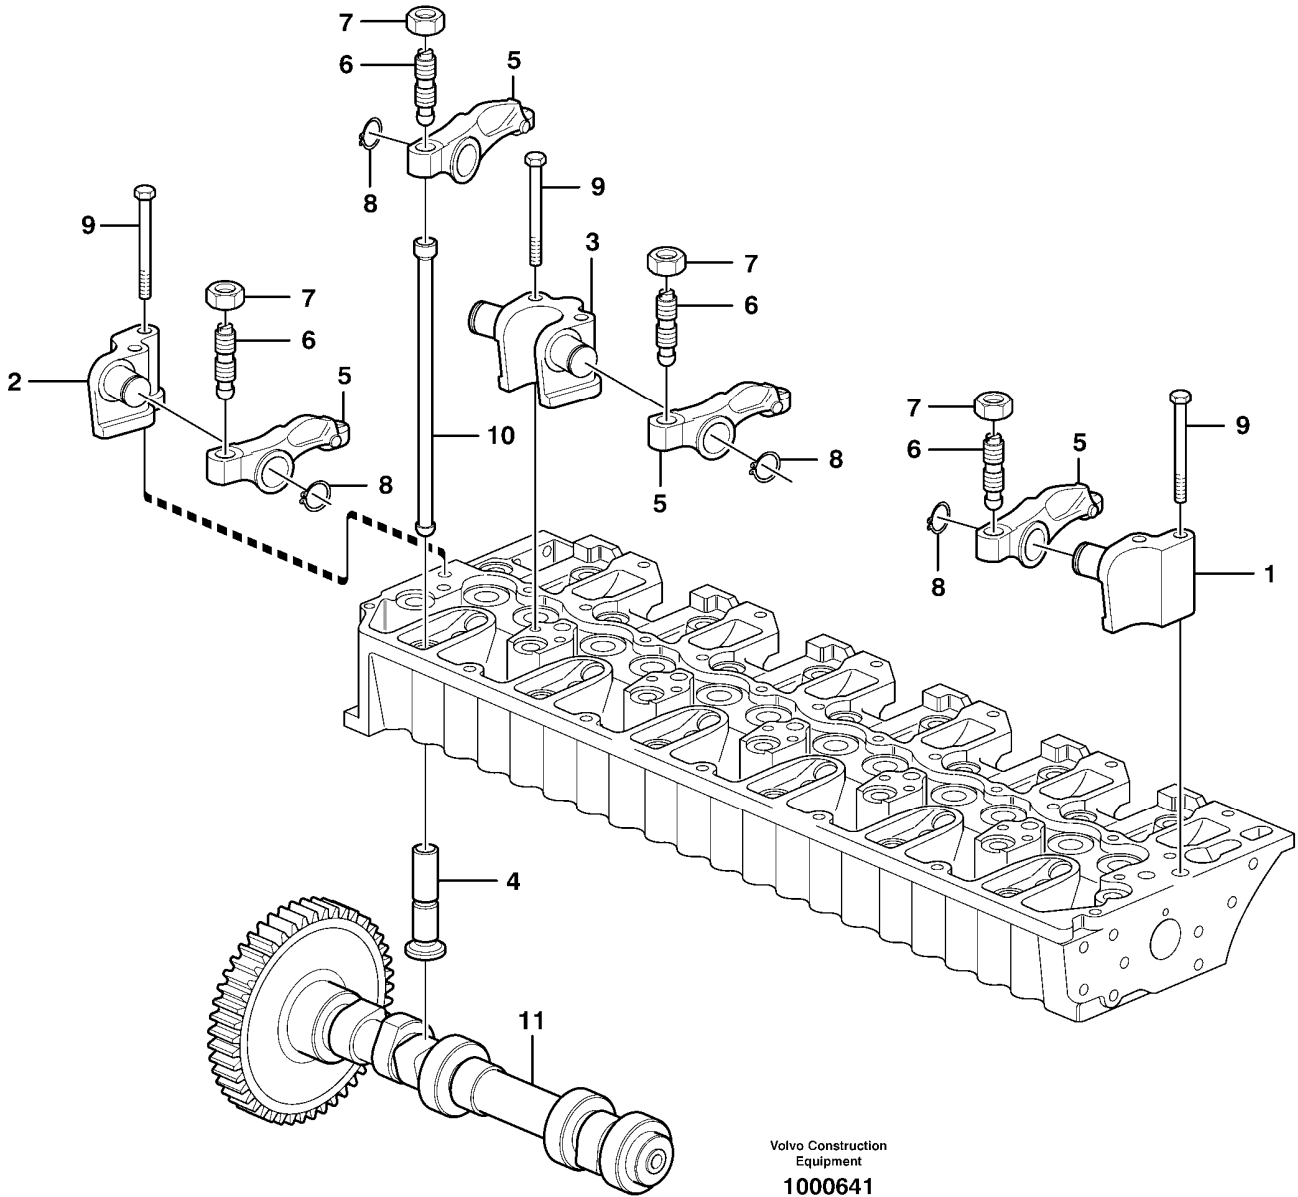

Date: 2013/11/22	Image id: 1000641	Catalogue: 56139	Model: EC290B LC
Brand: Volvo	Serial: 10001-13561, 30001-30289	Group/Section: 214/100	Title: Valve mechanism

Section option	Kit	Option description
VOE8277459		Basic Machine EC290B
VOE8278906		Engine with Epa label EMISSION CERTIFICATED FROM EPA
VOE8278907		Engine with Eu label EMISSION CERTIFICATED FROM EU
VOE8278908		Engine without Epa label INT AND KOREAN MARKET

Q1-Q5	Option	Option description	
Q1	8277459 S/N	VOE8277459	Basic Machine EC290B