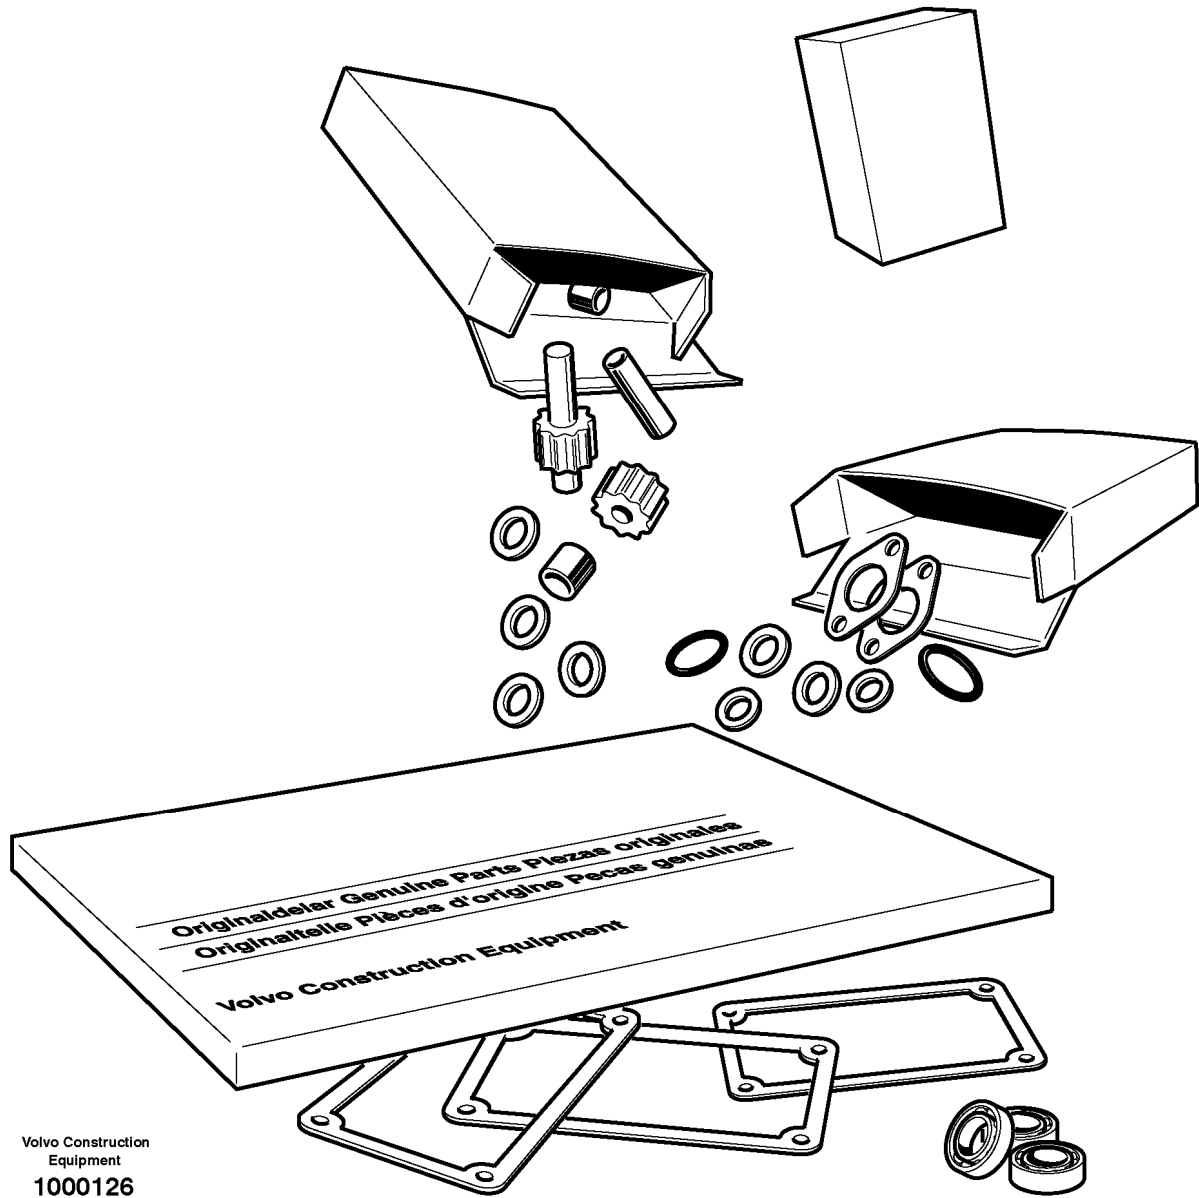

Date: 2013/11/21	Image id: 1000126	Catalogue: 20078	Model: EC290B FX
Brand: Volvo	Serial: 80520-85000	Group/Section: 210/310	Title: Repair kits for engine

Q1-Q5	Option	Option description	
Q1 8279626 S/N 80001-	VOE8279626	Engine with Epa label EMISSION CERTIFICATED FROM EU&EPA	

Pos	Part	Q1	Q2	Q3	Q4	Q5	PS	Kit	Description	Option(s)	Remark
	VOE15011490	1							Overhaul kit		
	VOE15011483	1							•Cylinder head kit		
	VOE20865990	6							•Cyl Liner Kit