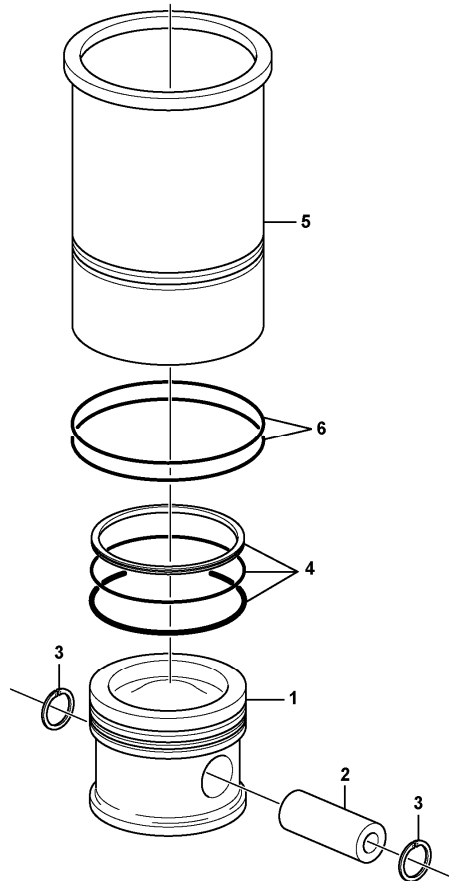

Date: 2013/11/21	Image id: 1019005	Catalogue: 20078	Model: EC290B FX
Brand: Volvo	Serial: 80520-85000	Group/Section: 213/100	Title: Cylinder liner and piston

Volvo Construction
Equipment
1019005

Section option	Kit	Option description
VOE8277459		Basic Machine EC290B
VOE8278906		Engine with Epa label EMISSION CERTIFICATED FROM EPA
VOE8278907		Engine with Eu label EMISSION CERTIFICATED FROM EU
VOE8278908		Engine without Epa label INT AND KOREAN MARKET

Q1-Q5	Option	Option description	
Q1 8277459 S/N -10972	VOE8277459	Basic Machine EC290B	
Q2 8278906 S/N 10973-	VOE8278906	Engine with Epa label EMISSION CERTIFICATED FROM EPA	
Q3 8278907 S/N 10973-	VOE8278907	Engine with Eu label EMISSION CERTIFICATED FROM EU	
Q4 8278908 S/N 10973-	VOE8278908	Engine without Epa label INT AND KOREAN MARKET	

Pos	Part	Q1	Q2	Q3	Q4	Q5	PS	Kit	Description	Option(s)	Remark