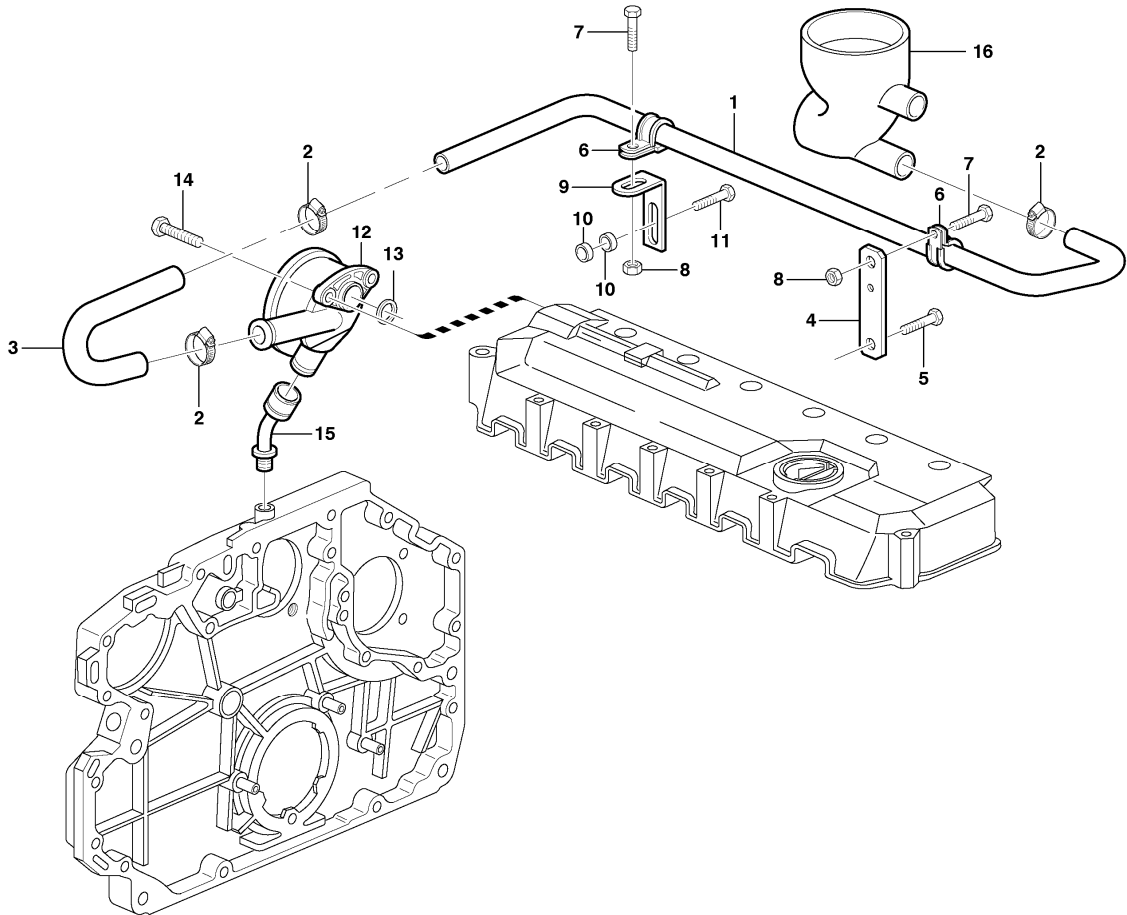

Date: 2013/11/21	Image id: 1000524	Catalogue: 20078	Model: EC290B FX
Brand: Volvo	Serial: 80520-85000	Group/Section: 212/300	Title: Crankcase ventilation

Section option	Kit	Option description
VOE8277459		Basic Machine EC290B
VOE8278906		Engine with Epa label EMISSION CERTIFICATED FROM EPA
VOE8278907		Engine with Eu label EMISSION CERTIFICATED FROM EU
VOE8278908		Engine without Epa label INT AND KOREAN MARKET

Q1-Q5	Option	Option description	
Q1 8277459 S/N -10972	VOE8277459	Basic Machine EC290B	
Q2 8278906 S/N 10973-	VOE8278906	Engine with Epa label EMISSION CERTIFICATED FROM EPA	
Q3 8278907 S/N 10973-	VOE8278907	Engine with Eu label EMISSION CERTIFICATED FROM EU	
Q4 8278908 S/N 10973-	VOE8278908	Engine without Epa label INT AND KOREAN MARKET	

Pos	Part	Q1	Q2	Q3	Q4	Q5	PS	Kit	Description	Option(s)	Remark