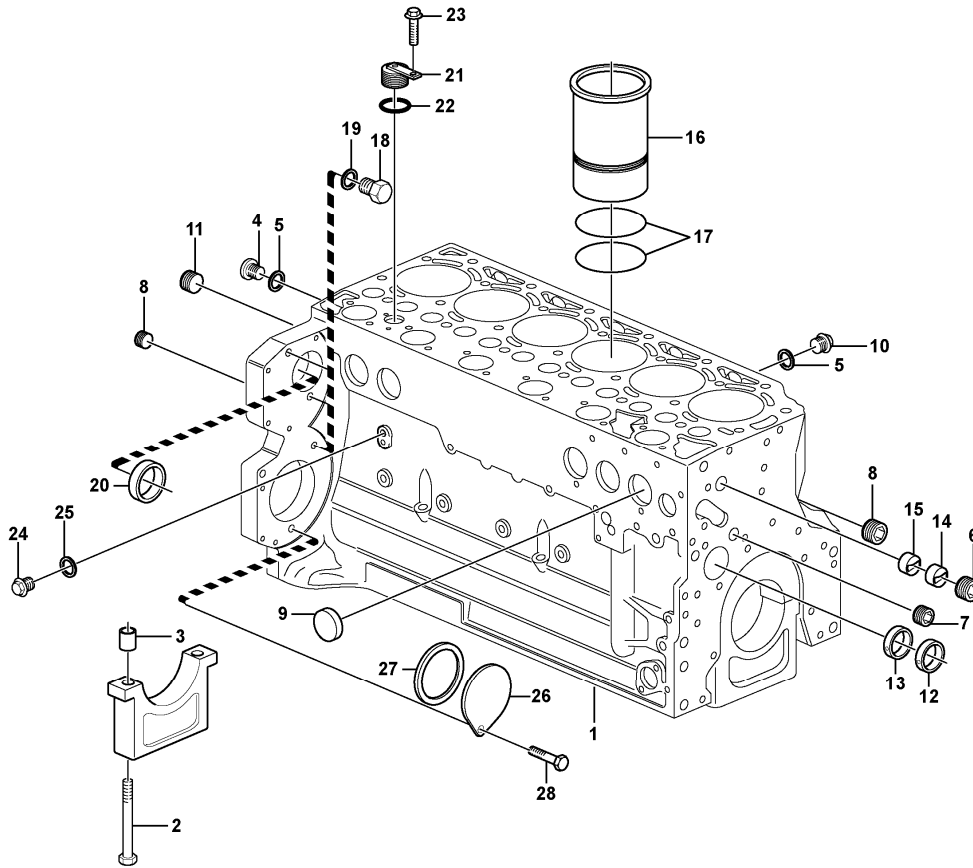

Date: 2013/11/21	Image id: 1020762	Catalogue: 20078	Model: EC290B FX
Brand: Volvo	Serial: 80520-85000	Group/Section: 212/100	Title: Cylinder block

Volvo Construction
Equipment
1020762

Section option	Kit	Option description
VOE8277459		Basic Machine EC290B
VOE8278906		Engine with Epa label EMISSION CERTIFICATED FROM EPA
VOE8278907		Engine with Eu label EMISSION CERTIFICATED FROM EU
VOE8278908		Engine without Epa label INT AND KOREAN MARKET

Q1-Q5	Option	Option description	
Q1 8277459 S/N -10972	VOE8277459	Basic Machine EC290B	
Q2 8278906 S/N 10973-	VOE8278906	Engine with Epa label EMISSION CERTIFICATED FROM EPA	
Q3 8278907 S/N 10973-	VOE8278907	Engine with Eu label EMISSION CERTIFICATED FROM EU	
Q4 8278908 S/N 10973-	VOE8278908	Engine without Epa label INT AND KOREAN MARKET	

Pos	Part	Q1	Q2	Q3	Q4	Q5	PS	Kit	Description	Option(s)	Remark