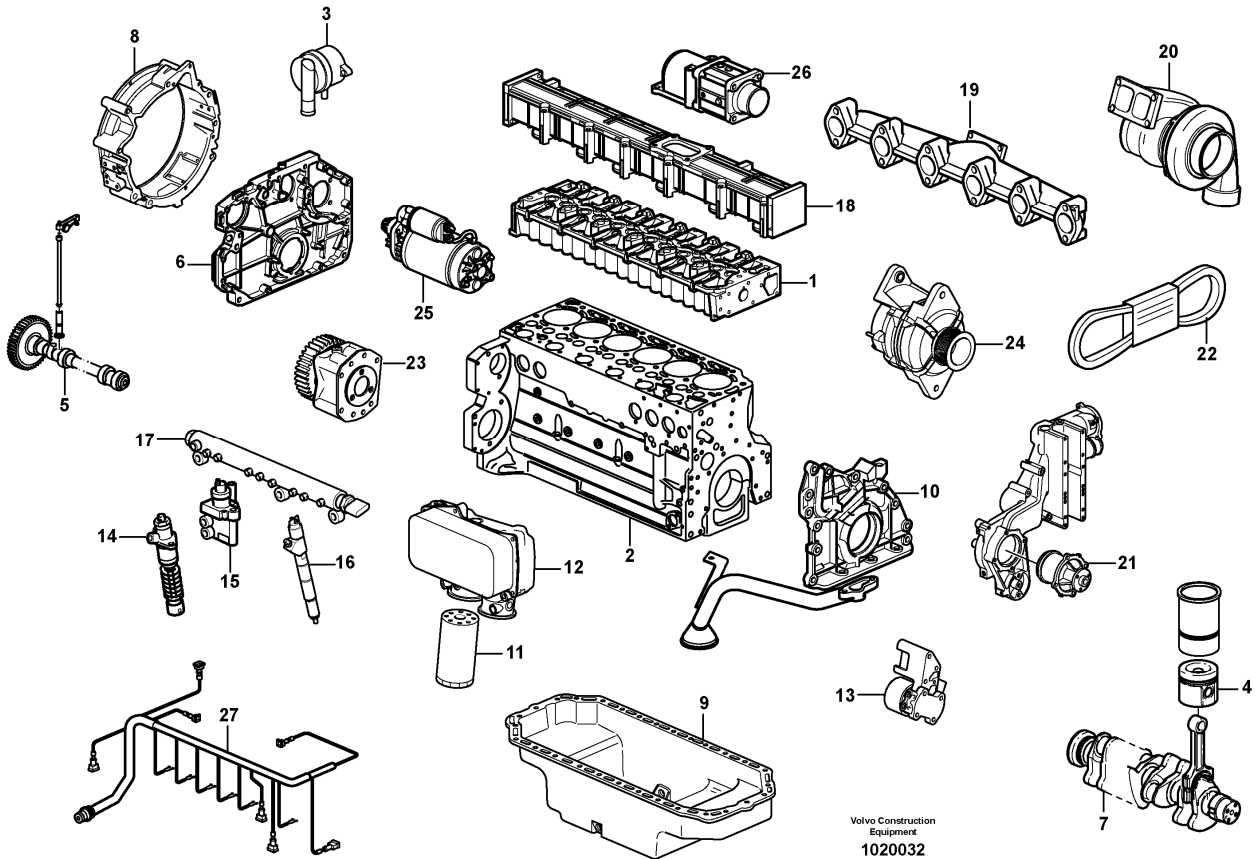

Date: 2013/11/21	Image id: 1020032	Catalogue: 20078	Model: EC290B FX
Brand: Volvo	Serial: 80520-85000	Group/Section: 210/200	Title: Engine

Section option	Kit	Option description
VOE8279534		Engine with Epa label EMISSION CERTIFICATED FROM EU&EPA

Q1-Q5	Option	Option description	
Q1 8279534 S/N 80001-	VOE8279534	Engine with Epa label EMISSION CERTIFICATED FROM EU&EPA	

Pos	Part	Q1	Q2	Q3	Q4	Q5	PS	Kit	Description	Option(s)	Remark
	VOE14527732								Engine		D7EEAE3
1		1							•Cylinder head		See ref 211/110
2		1							•Cylinder block		See ref 212/110
3		1							•Crankcase ventilation		See ref 212/310
4		6							•Piston		See ref 213/110
5		1							•Valve mechanism		See ref 214/110
6		1							•Timing gear casing		See ref 215/110