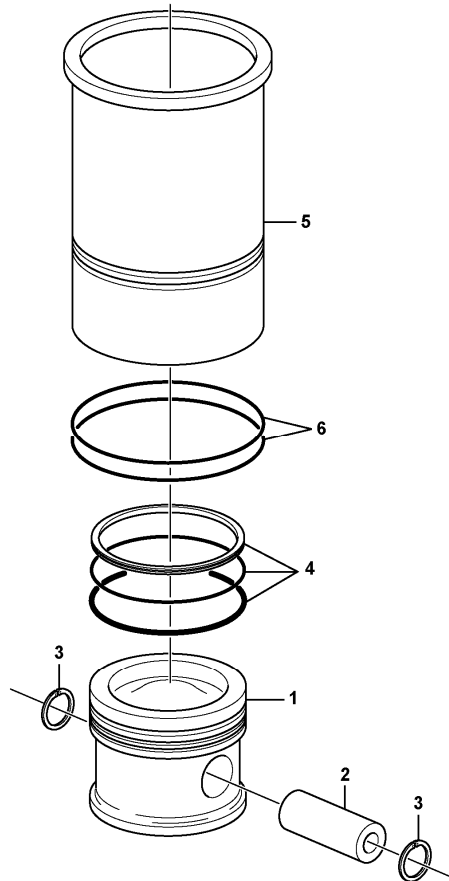

Date: 2013/11/21	Image id: 1019005	Catalogue: 20078	Model: EC290B FX
Brand: Volvo	Serial: 80520-85000	Group/Section: 213/110	Title: Cylinder liner and piston

Volvo Construction
Equipment
1019005

Section option	Kit	Option description
VOE8279534		Engine with Epa label EMISSION CERTIFICATED FROM EU&EPA

Q1-Q5	Option	Option description	
Q1 8279534 S/N 80001-	VOE8279534	Engine with Epa label EMISSION CERTIFICATED FROM EU&EPA	

Pos	Part	Q1	Q2	Q3	Q4	Q5	PS	Kit	Description	Option(s)	Remark
	VOE20865990	6							Cyl Liner Kit		
1		6					NS		•Piston		
2	VOE20405577	6							••Gudgeon pin		
3	VOE20405576	12							••Retaining ring		
4	VOE21299547	6							••Piston ring kit		(VOE20450775)
5		6					NS		•Cylinder Liner		
6	VOE20412762	12							••O-ring