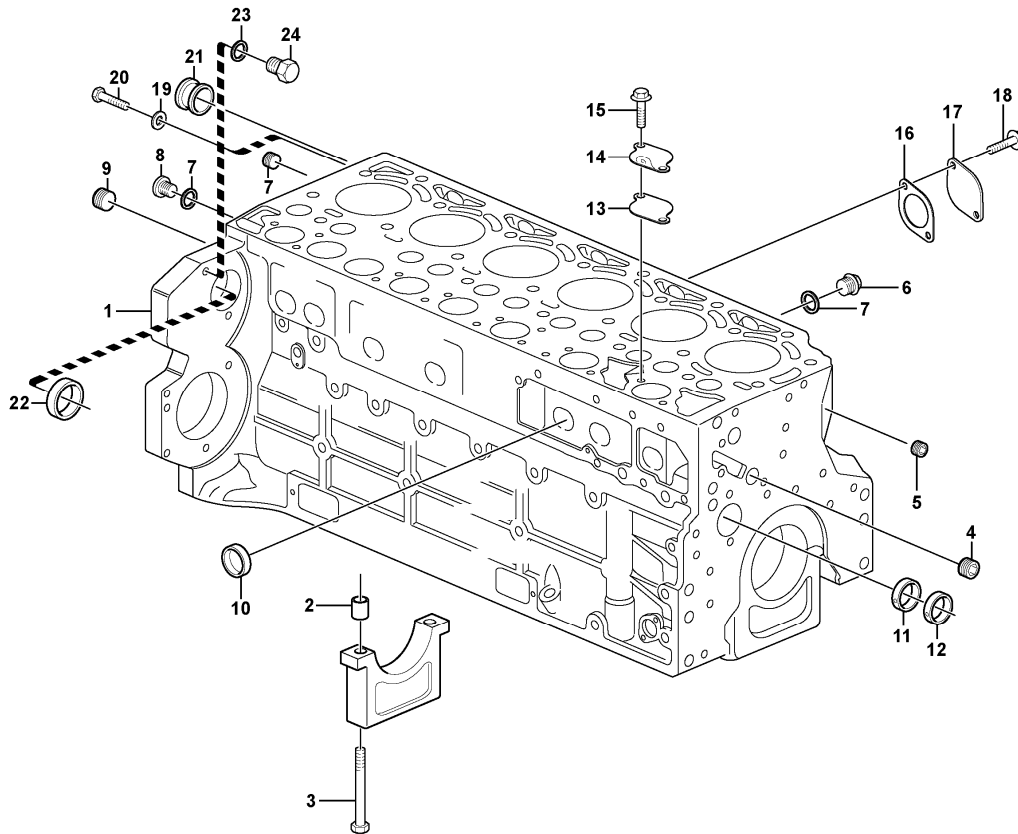

Date: 2013/11/21	Image id: 1056314	Catalogue: 20078	Model: EC290B FX
Brand: Volvo	Serial: 80520-85000	Group/Section: 212/110	Title: Cylinder block

Volvo Construction
Equipment
1056314

Section option	Kit	Option description
VOE8279534		Engine with Epa label EMISSION CERTIFICATED FROM EU&EPA

Q1-Q5	Option	Option description	
Q1 8279534 S/N 80001-	VOE8279534	Engine with Epa label EMISSION CERTIFICATED FROM EU&EPA	

Pos	Part	Q1	Q2	Q3	Q4	Q5	PS	Kit	Description	Option(s)	Remark
1	VOE20851922	1							Crankcase		
2	VOE11700278	14							•Bushing		
3	VOE20405583	14							•Bolt		
4	VOE20405719	1							•Plug		
5	VOE20508600	2							•Plug		
6	VOE20405716	2							•Plug		
7	VOE13969011	3							•Gasket		
8	VOE945065	1							•Plug