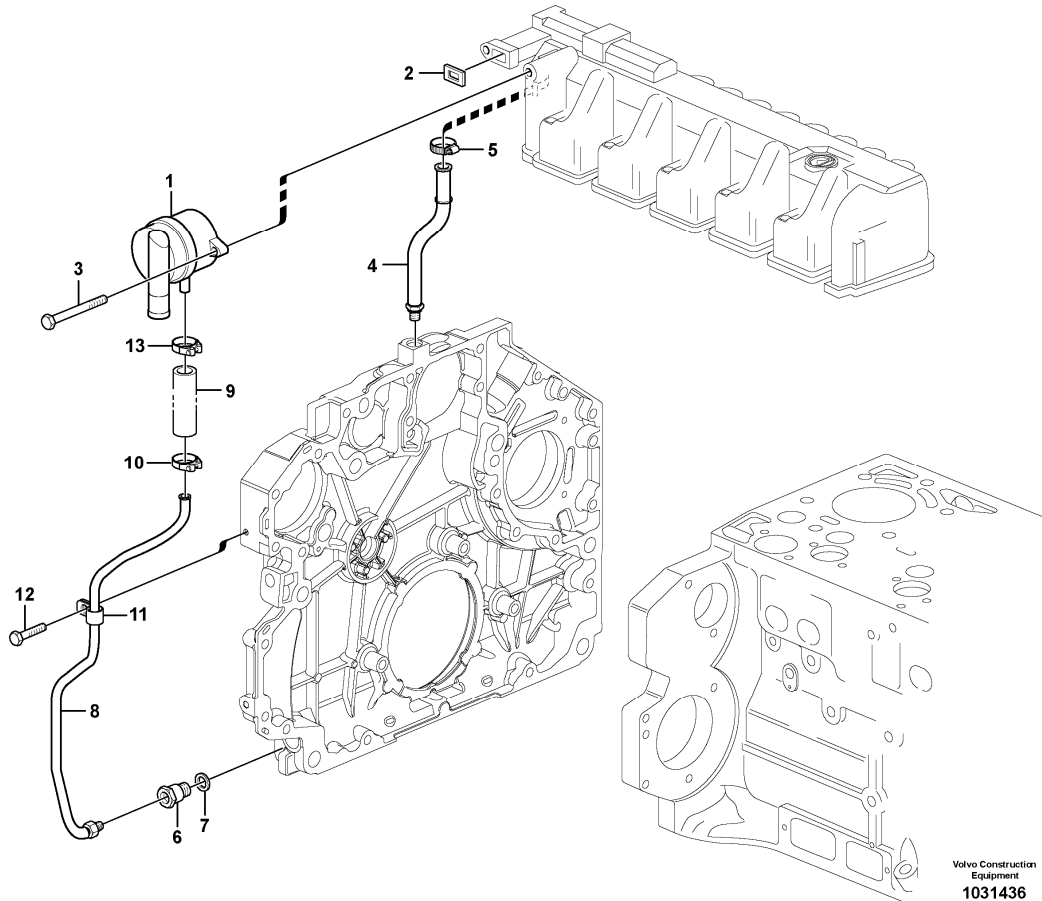

Date: 2013/11/21	Image id: 1031436	Catalogue: 20078	Model: EC290B FX
Brand: Volvo	Serial: 80520-85000	Group/Section: 212/310	Title: Crankcase ventilation

Section option	Kit	Option description
VOE8279534		Engine with Epa label EMISSION CERTIFICATED FROM EU&EPA

Q1-Q5	Option	Option description	
Q1 8279534 S/N 80001-	VOE8279534	Engine with Epa label EMISSION CERTIFICATED FROM EU&EPA	

Pos	Part	Q1	Q2	Q3	Q4	Q5	PS	Kit	Description	Option(s)	Remark
1	VOE20930510	1							Pressure regulator		
2	VOE21038626	1							•Gasket		
3	VOE20405504	2							Screw		(VOE20792147)
4	VOE20820967	1							Oil Line		
5	VOE20799673	1							Hose Clamp		
6	VOE20841133	1							Dtt Regulator		
7	VOE20460026	1							Sealing ring		
8	VOE20904725	1							Oil Line