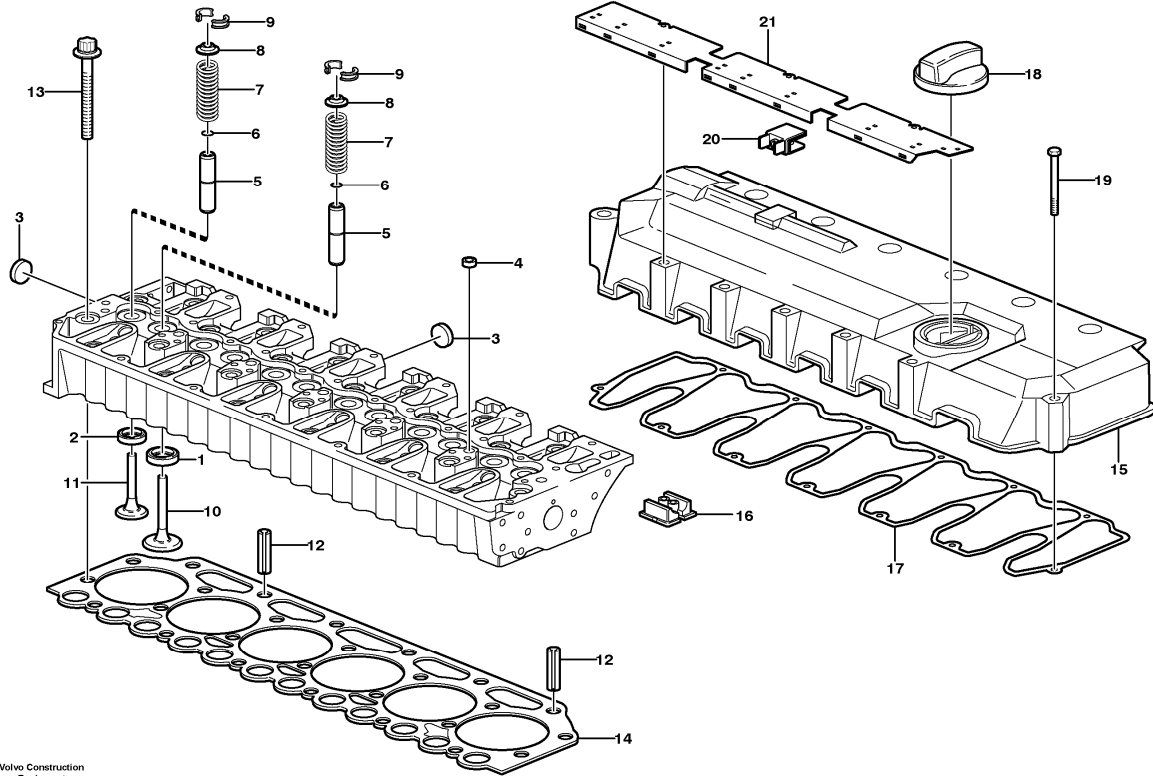

Date: 2013/11/21	Image id: 1014455	Catalogue: 20078	Model: EC290B FX
Brand: Volvo	Serial: 80520-85000	Group/Section: 211/100	Title: Cylinder head

Section option	Kit	Option description
VOE8277459		Basic Machine EC290B
VOE8278906		Engine with Epa label EMISSION CERTIFICATED FROM EPA
VOE8278907		Engine with Eu label EMISSION CERTIFICATED FROM EU
VOE8278908		Engine without Epa label INT AND KOREAN MARKET

Q1-Q5	Option	Option description	
Q1 8277459 S/N -10972	VOE8277459	Basic Machine EC290B	
Q2 8278906 S/N 10973-	VOE8278906	Engine with Epa label EMISSION CERTIFICATED FROM EPA	
Q3 8278907 S/N 10973-	VOE8278907	Engine with Eu label EMISSION CERTIFICATED FROM EU	
Q4 8278908 S/N 10973-	VOE8278908	Engine without Epa label INT AND KOREAN MARKET	

Pos	Part	Q1	Q2	Q3	Q4	Q5	PS	Kit	Description	Option(s)	Remark