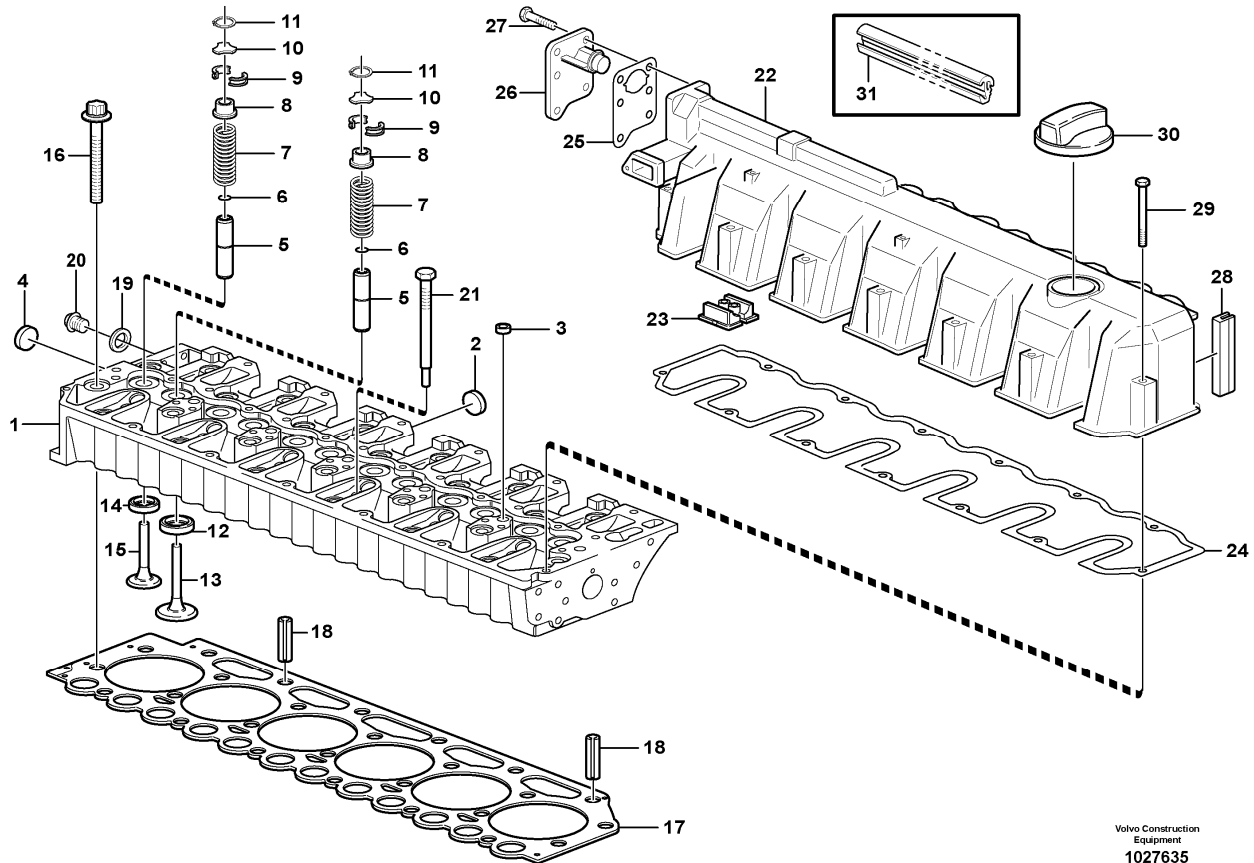

Date: 2013/11/21	Image id: 1027635	Catalogue: 20078	Model: EC290B FX
Brand: Volvo	Serial: 80520-85000	Group/Section: 211/110	Title: Cylinder head

Volvo Construction
Equipment
1027635

Section option	Kit	Option description
VOE8279534		Engine with Epa label EMISSION CERTIFICATED FROM EU&EPA

Q1-Q5	Option	Option description	
Q1 8279534 S/N 80001-	VOE8279534	Engine with Epa label EMISSION CERTIFICATED FROM EU&EPA	

Pos	Part	Q1	Q2	Q3	Q4	Q5	PS	Kit	Description	Option(s)	Remark
1	VOE20799762	1							Cylinder head		
2	VOE20799722	5							•Plug		
3	VOE20412733	5							•Core plug		
4	VOE20792165	2					SS		•Plug		
5	VOE20405897	12							•Valve guide		
6	VOE11700348	12							•O-ring		
7	VOE11700347	12							•Valve spring		
8	VOE20847155	12							•Retainer