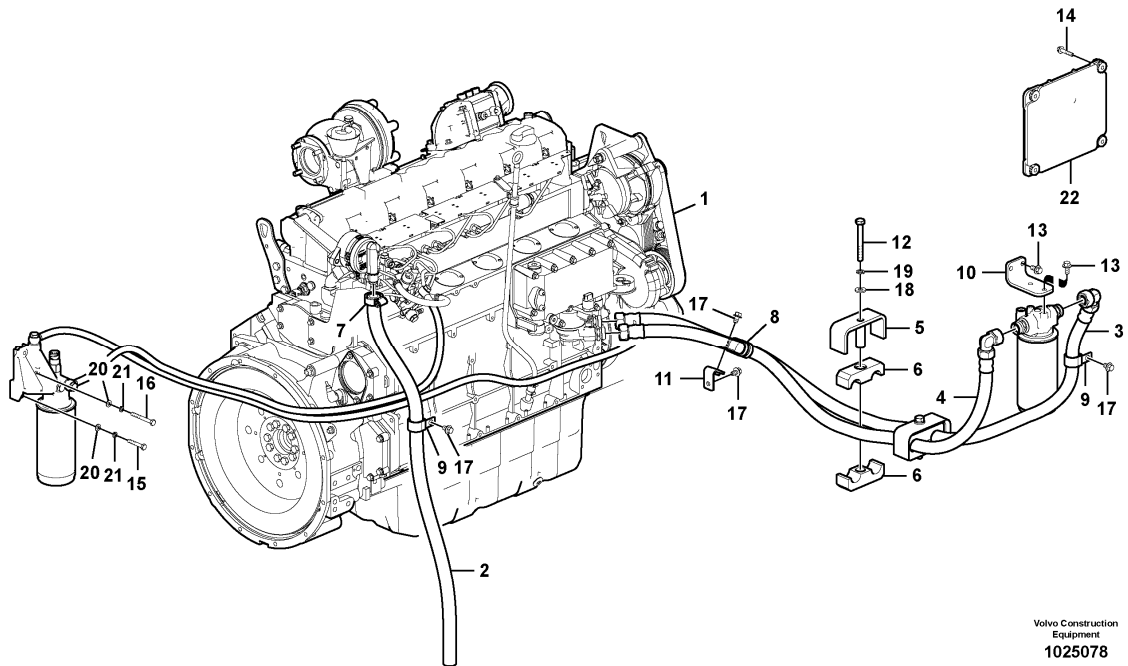

Date: 2013/11/21	Image id: 1015396	Catalogue: 20078	Model: EC290B FX
Brand: Volvo	Serial: 80520-85000	Group/Section: 210/100	Title: Engine

Volvo Construction
Equipment
1015396

Section option	Kit	Option description
VOE8277459		Basic Machine EC290B
VOE8277541	VOE14515977	Leak-off line for slope-rotator on basic machine
VOE8278906		Engine with Epa label EMISSION CERTIFICATED FROM EPA
VOE8278907		Engine with Eu label EMISSION CERTIFICATED FROM EU
VOE8278908		Engine without Epa label INT AND KOREAN MARKET

Date: 2013/11/21	Image id: 1025078	Catalogue: 20078	Model: EC290B FX
Brand: Volvo	Serial: 80520-85000	Group/Section: 210/110	Title: Engine

Volvo Construction
Equipment
1025078

Section option	Kit	Option description
VOE8279534		Engine with Epa label EMISSION CERTIFICATED FROM EU&EPA