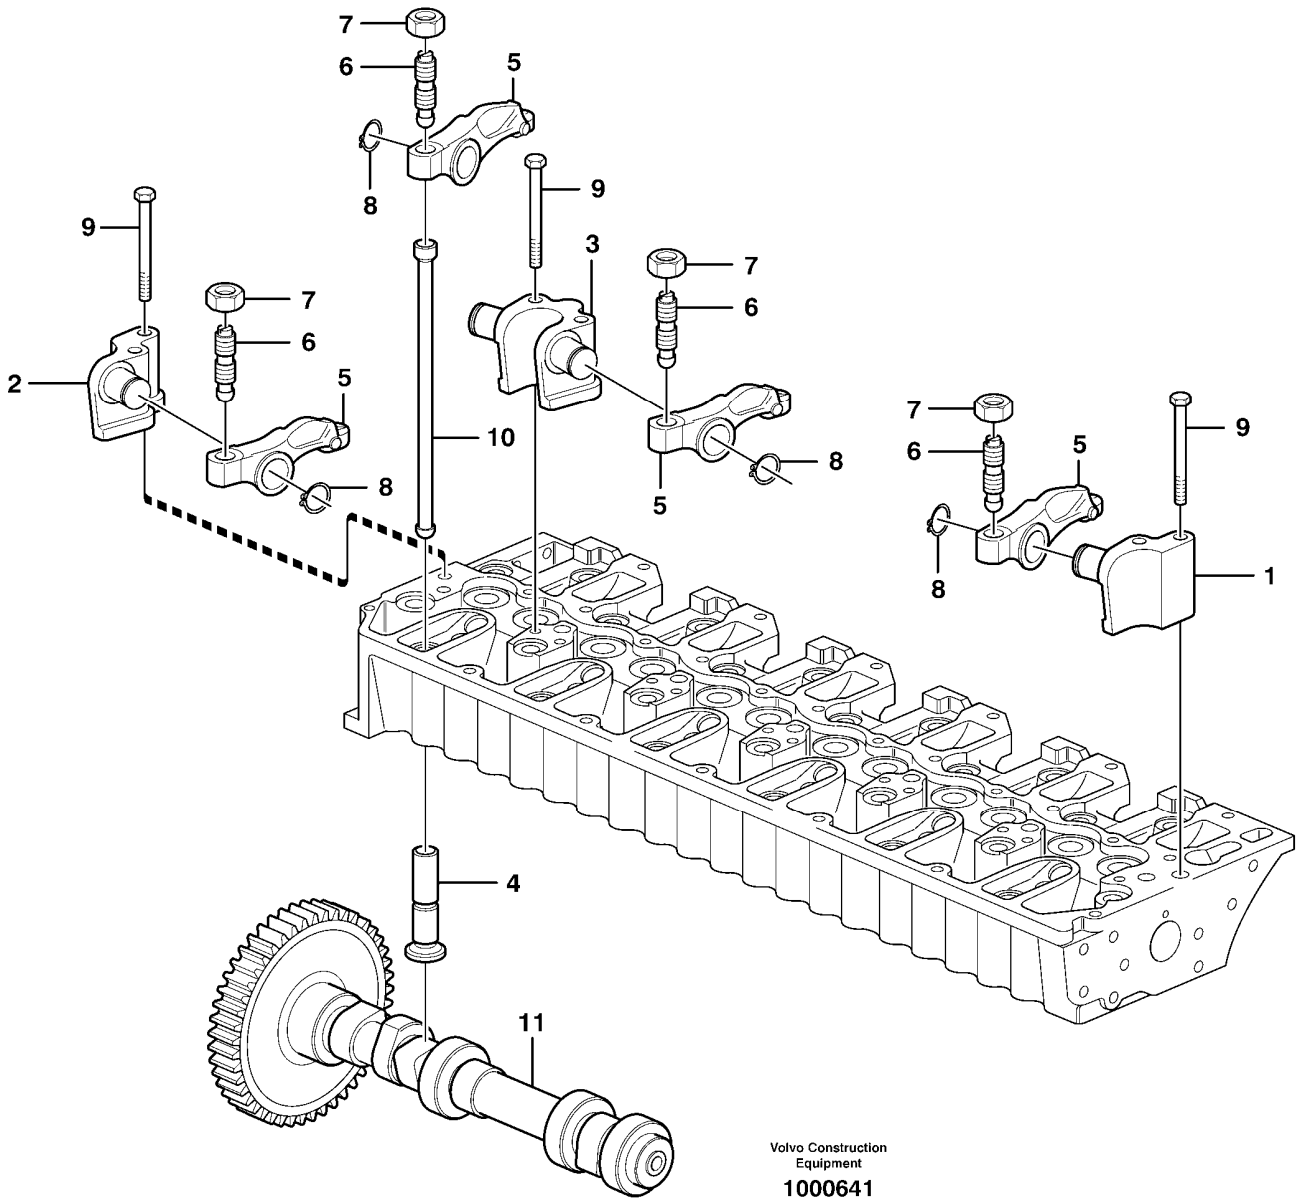

Date: 2013/11/21	Image id: 1000641	Catalogue: 20078	Model: EC290B FX
Brand: Volvo	Serial: 80520-85000	Group/Section: 214/100	Title: Valve mechanism

Section option	Kit	Option description
VOE8277459		Basic Machine EC290B
VOE8278906		Engine with Epa label EMISSION CERTIFICATED FROM EPA
VOE8278907		Engine with Eu label EMISSION CERTIFICATED FROM EU
VOE8278908		Engine without Epa label INT AND KOREAN MARKET

Q1-Q5	Option	Option description	
Q1 8277459 S/N -10972	VOE8277459	Basic Machine EC290B