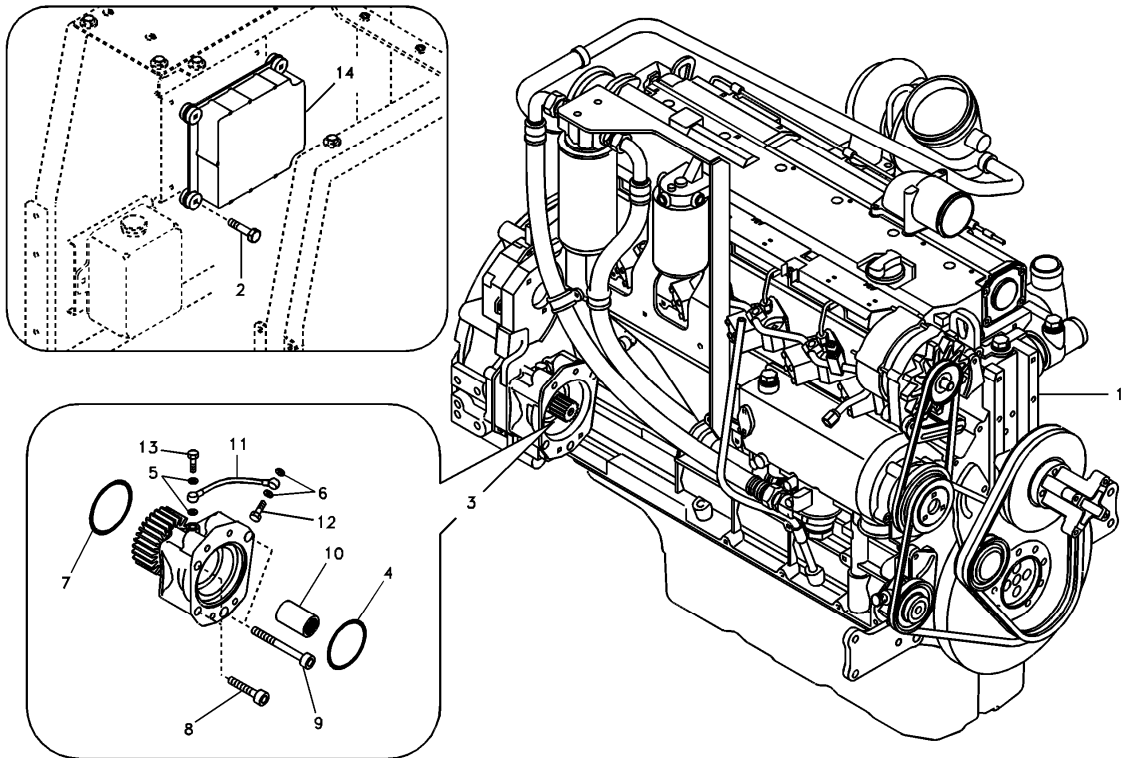

Date: 2013/11/21	Image id: 1015396	Catalogue: 20078	Model: EC290B FX
Brand: Volvo	Serial: 80520-85000	Group/Section: 210/100	Title: Engine

Volvo Construction
Equipment
1015396

Section option	Kit	Option description
VOE8277459		Basic Machine EC290B
VOE8277541	VOE14515977	Leak-off line for slope-rotator on basic machine
VOE8278906		Engine with Epa label EMISSION CERTIFICATED FROM EPA
VOE8278907		Engine with Eu label EMISSION CERTIFICATED FROM EU
VOE8278908		Engine without Epa label INT AND KOREAN MARKET