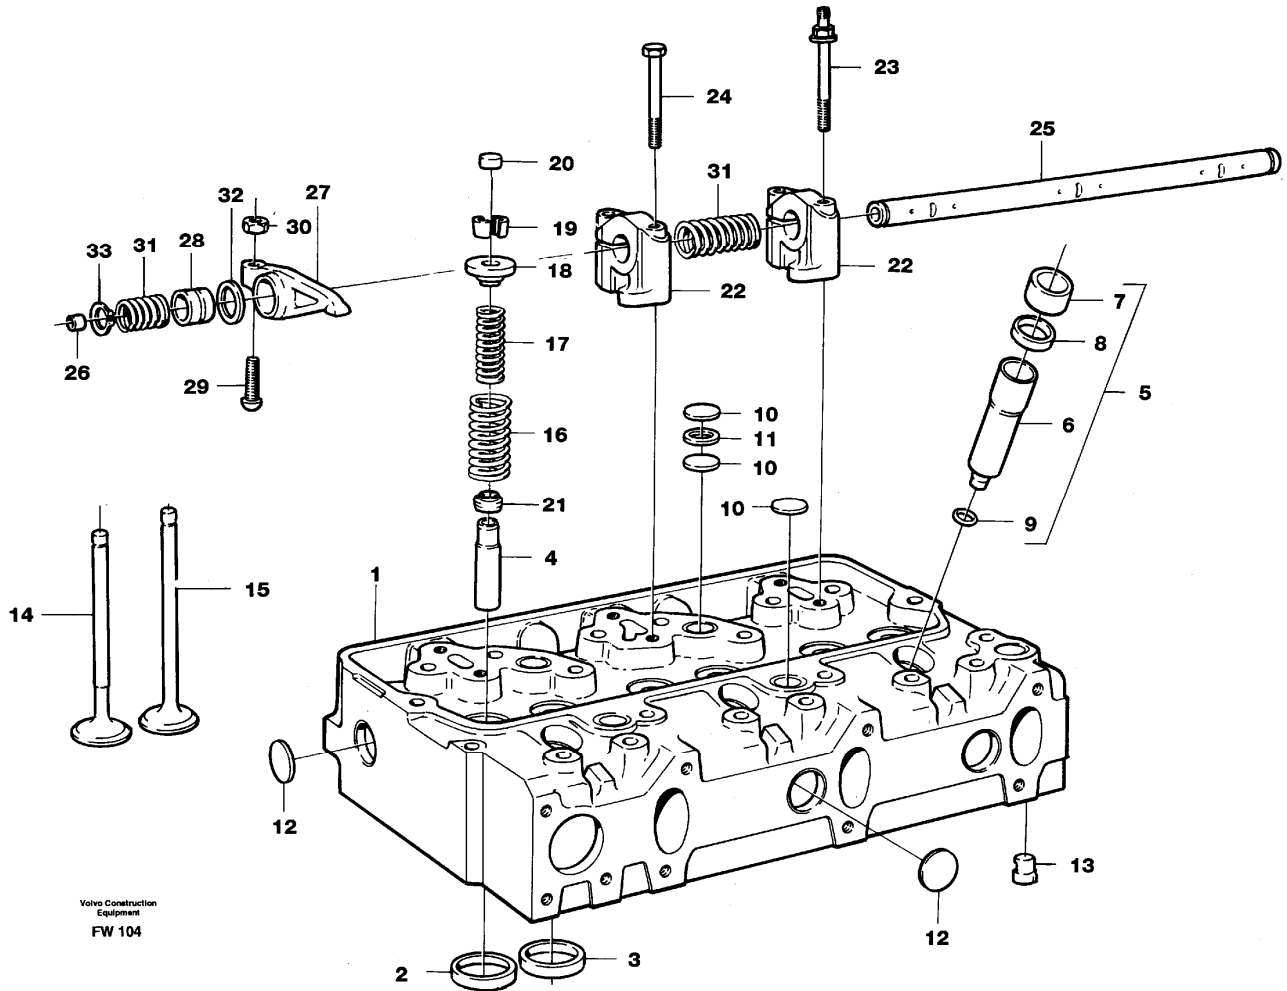

Date: 2013/10/2	Image id: FW117	Catalogue: 99523	Model: EC280
Brand: Volvo	Serial: 1001-9999	Group/Section: 211/100	Title: Cylinder head with fitting parts

Volvo Construction
Equipment
FW 117

Pos	Part	Q1	Q2	Q3	Q4	Q5	PS	Kit	Description	Option(s)	Remark
1		2							Cylinder head		See ref 211/200

Date: 2013/10/2	Image id: FW104	Catalogue: 99523	Model: EC280
Brand: Volvo	Serial: 1001-9999	Group/Section: 211/200	Title: Cylinder head

Pos	Part	Q1	Q2	Q3	Q4	Q5	PS	Kit	Description	Option(s)	Remark
	VOE477797	1							Cylinder head		
1	VOE477789	1					SE		•Cylinder head		
2	VOE477657	3							••Valve seat		STD
	VOE477658	3							••Valve seat		0,20 O SZ
3	VOE477659	3							••Valve seat		STD
	VOE477667	3							••Valve seat		0,20 O SZ
4	VOE477792	6							••Valve guide		
5	VOE276130	3							••Repair kit		
6	VOE477928	3							•••Socket		
7	VOE466420	3							•••Ring		
8	VOE466405	3							•••Sealing ring		
9	VOE466922	3							•••Sealing ring		
10	VOE477026	7							••Expansion plug		