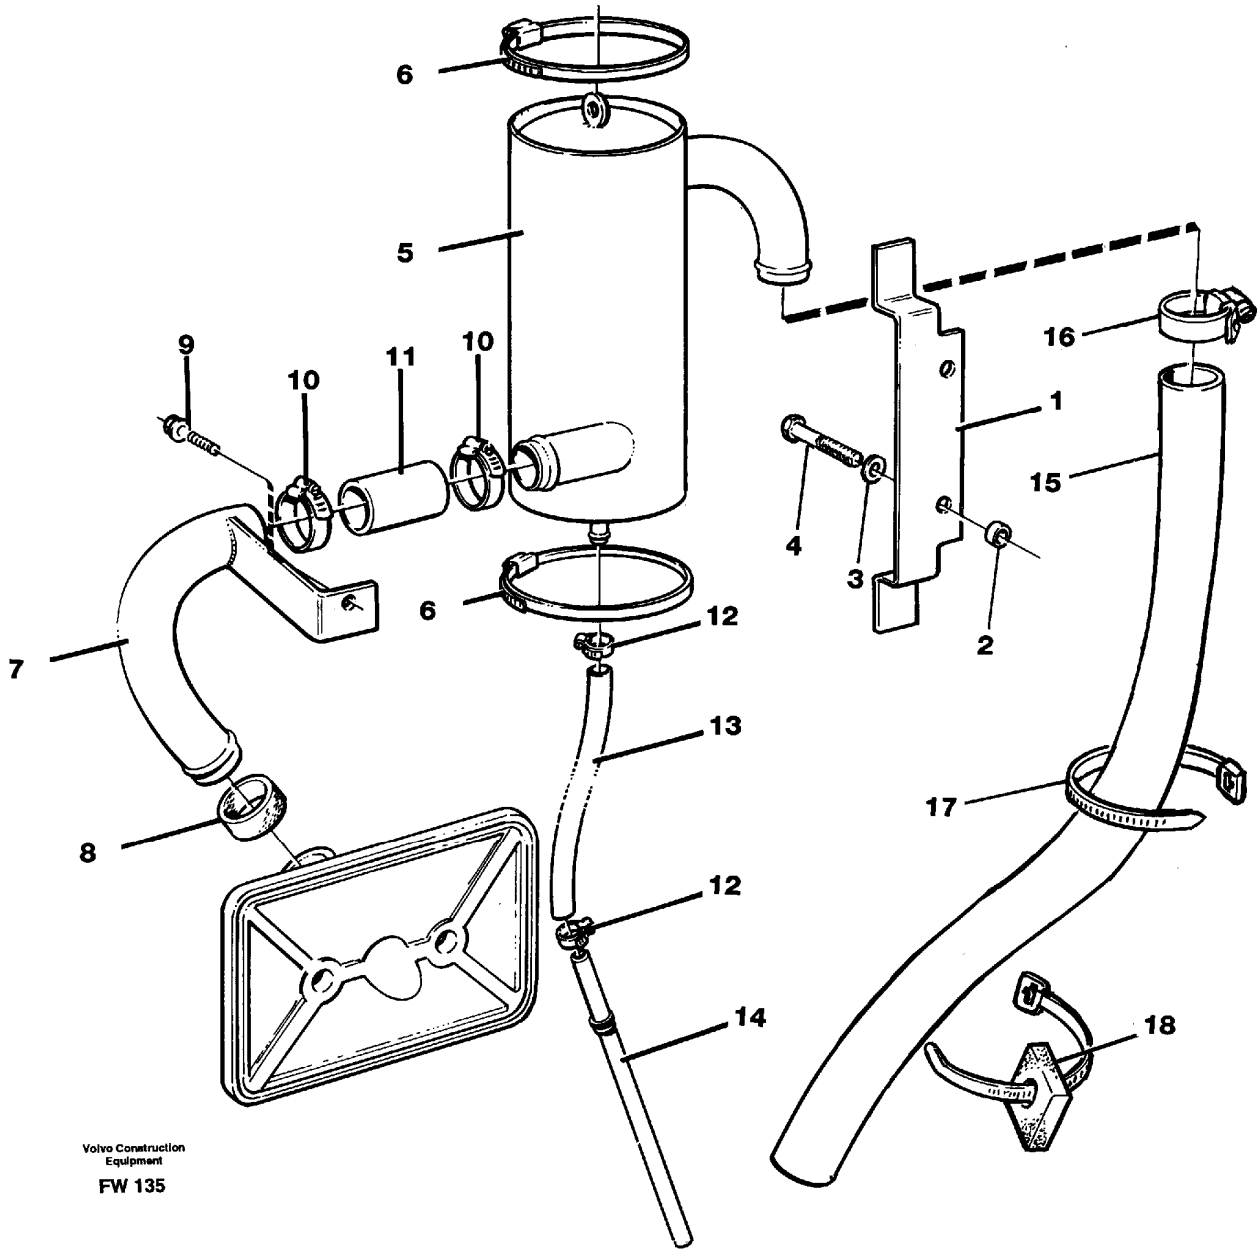

Date: 2013/10/2	Image id: FW135	Catalogue: 99523	Model: EC280
Brand: Volvo	Serial: 1001-9999	Group/Section: 212/300	Title: Crankcase ventilation

Pos	Part	Q1	Q2	Q3	Q4	Q5	PS	Kit	Description	Option(s)	Remark
1	VOE11032648	1					NS		Bracket		
2	VOE1560272	2					NS		Spacer		
3	VOE13955894	2							Washer		
4	VOE968842	2							Flange screw		
5	VOE11033878	1							Oil trap		
6	VOE943483	2							Hose clamp