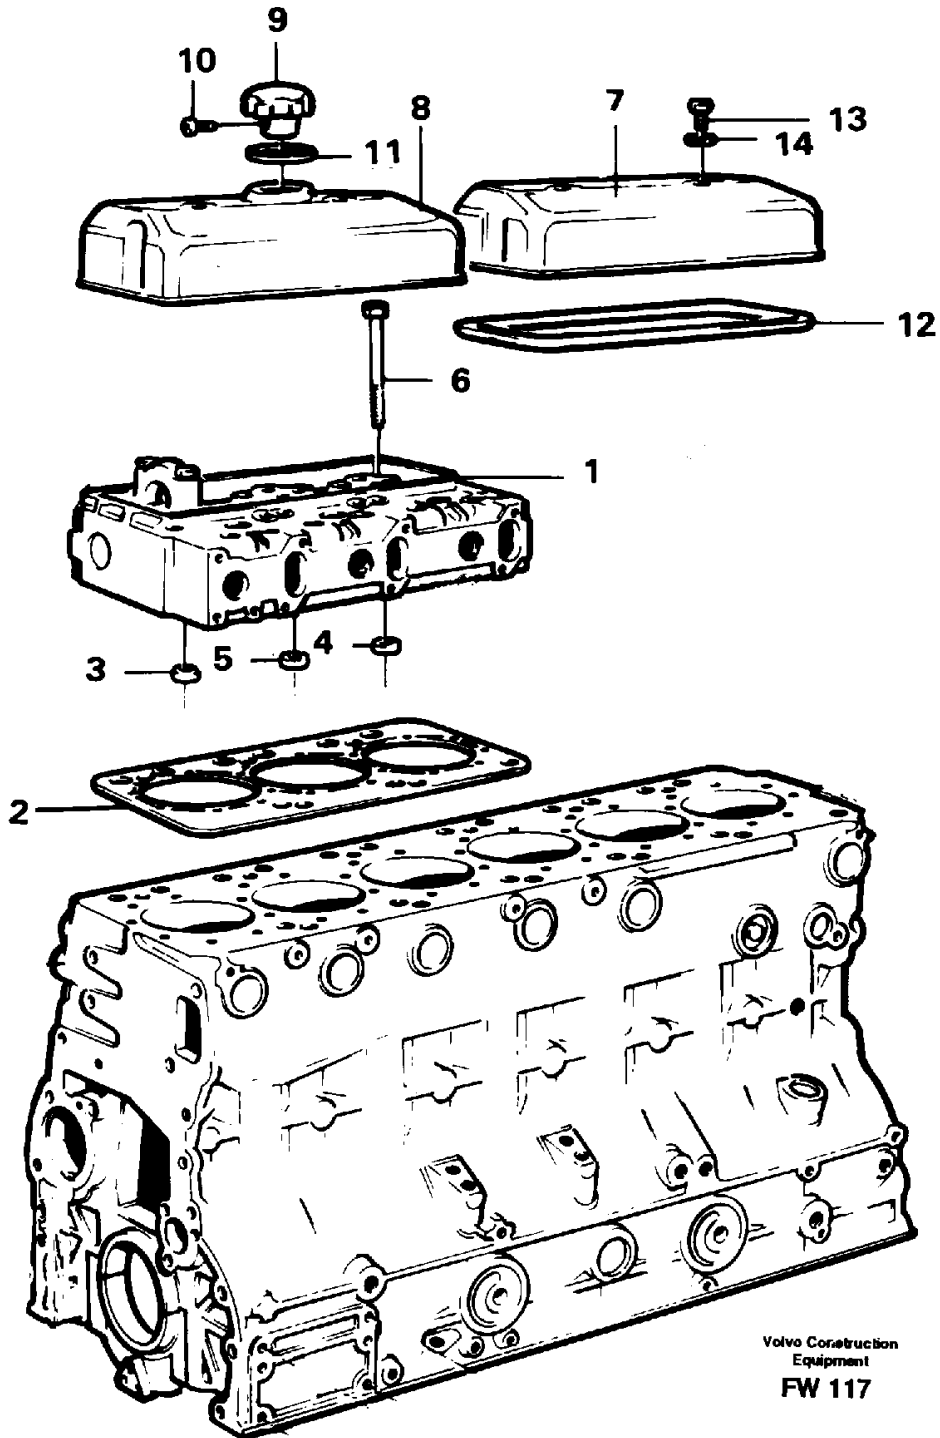

Date: 2013/10/2	Image id: FW116	Catalogue: 99523	Model: EC280
Brand: Volvo	Serial: 1001-9999	Group/Section: 210/150	Title: Engine

Pos	Part	Q1	Q2	Q3	Q4	Q5	PS	Kit	Description	Option(s)	Remark
	VOE15004160	1							Engine		(VOE8188124) TD73KHE
1		1							Cylinder block		See ref 212/100
2		1							Cylinder head		See ref 211/100
3		1							Flywheel housing		See ref 212/150
4		1							Crank mechanism		See ref 216/100
5		1							Cyl liner and piston		See ref 213/100

6		1							Camshaft		See ref 215/150
7		1							Timing gear casing		See ref 215/100
8		1							Lubricating system		See ref 221/100
9		1							Oil sump		See ref 217/100
10		1							Inlet pipe		See ref 251/150
11		1							Exhaust pipe		See ref 251/200
12		1							Turbocharger		See ref 255/100
13		1							Engine mounting		See ref 218/100
14		1							Fuel system		SEE GROUP 230
15		1							Cooling system		SEE GROUP 260
16		1							Starter motor		See ref 331/100

Date: 2013/10/2	Image id: FW117	Catalogue: 99523	Model: EC280
Brand: Volvo	Serial: 1001-9999	Group/Section: 211/100	Title: Cylinder head with fitting parts

Volvo Construction
Equipment
FW 117

Pos	Part	Q1	Q2	Q3	Q4	Q5	PS	Kit	Description	Option(s)	Remark
1		2							Cylinder head		See ref 211/200

Date: 2013/10/2	Image id: FW104	Catalogue: 99523	Model: EC280
Brand: Volvo	Serial: 1001-9999	Group/Section: 211/200	Title: Cylinder head

Pos	Part	Q1	Q2	Q3	Q4	Q5	PS	Kit	Description	Option(s)	Remark
	VOE477797	1							Cylinder head		
1	VOE477789	1					SE		•Cylinder head		
2	VOE477657	3							••Valve seat		STD
	VOE477658	3							••Valve seat		0,20 O SZ
3	VOE477659	3							••Valve seat		STD
	VOE477667	3							••Valve seat		0,20 O SZ
4	VOE477792	6							••Valve guide		
5	VOE276130	3							••Repair kit		
6	VOE477928	3							•••Socket		
7	VOE466420	3							•••Ring		
8	VOE466405	3							•••Sealing ring		
9	VOE466922	3							•••Sealing ring		
10	VOE477026	7							••Expansion plug		