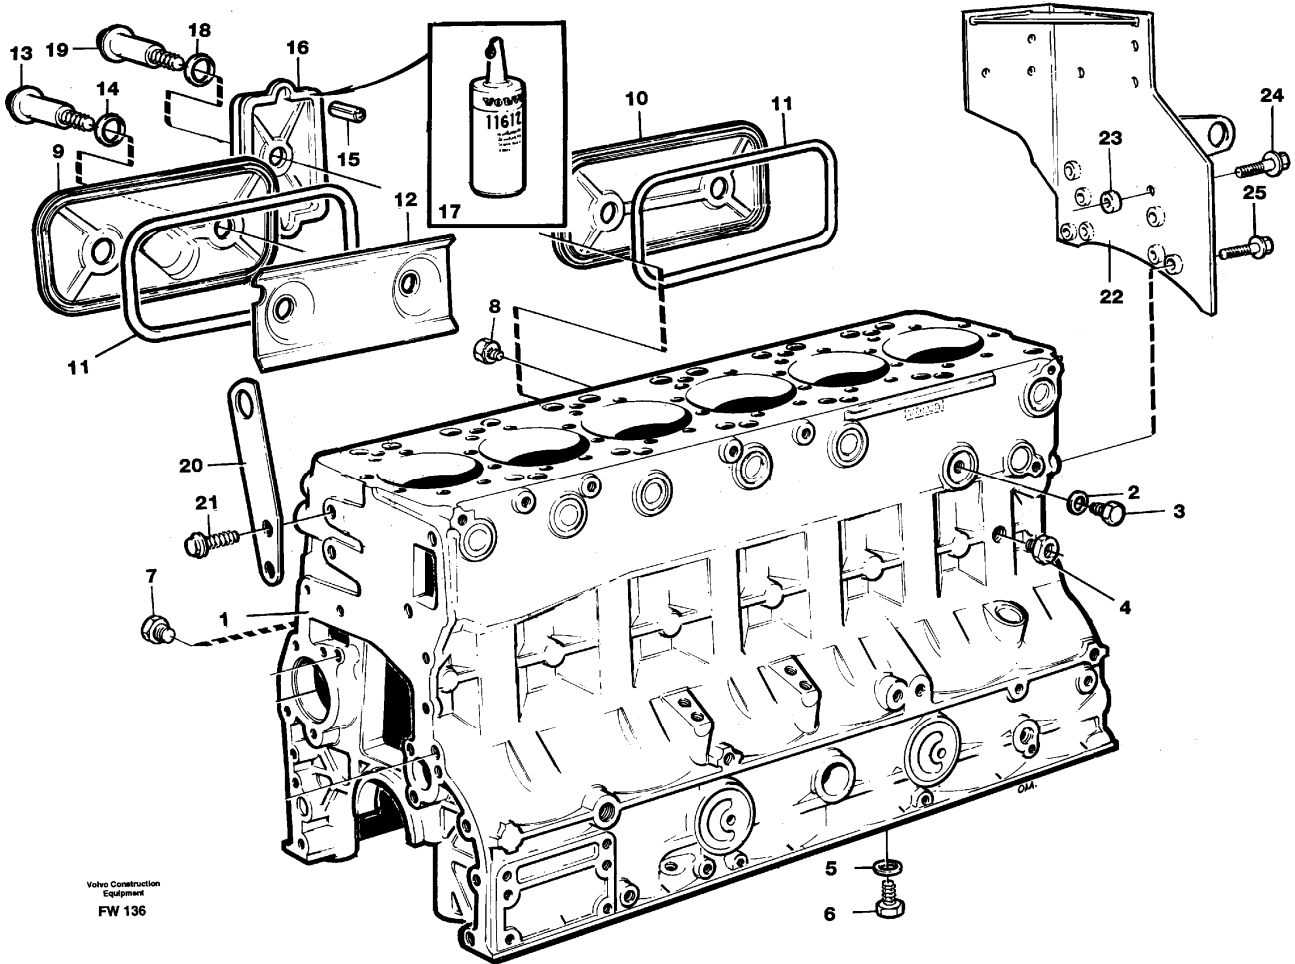

Date: 2013/10/2	Image id: FW136	Catalogue: 99523	Model: EC280
Brand: Volvo	Serial: 1001-9999	Group/Section: 212/100	Title: Cylinder block

Volvo Construction
Equipment
FW 136

Pos	Part	Q1	Q2	Q3	Q4	Q5	PS	Kit	Description	Option(s)	Remark
1		1							Cylinder block		See ref 212/200
2	VOE1556907	1							Gasket		(VOE469328)
3	VOE467367	1							Plug		
4	VOE13946121	1							Nipple		
5	VOE13947629	1							Plane gasket		
6	VOE966146	1					SS		Plug		
7	VOE479976	1							Plug		
8	VOE479979	4							Plug		
9	VOE420121	1							Hatch		
10	VOE420120	1							Inspection lid		
11	VOE421121	2							Gasket		
12	VOE3978045	1							Splash plate		(VOE471858)
13	VOE471855	4							Screw