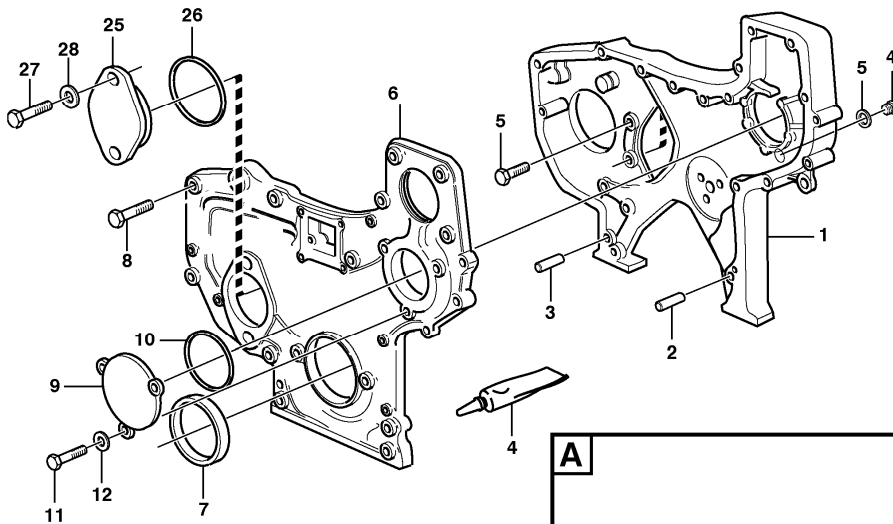

Date: 2013/10/2	Image id: FW113A	Catalogue: 99523	Model: EC280
Brand: Volvo	Serial: 1001-9999	Group/Section: 215/100	Title: Timing gear casing and gears

Volvo Construction
Equipment Group
FW 113A

Pos	Part	Q1	Q2	Q3	Q4	Q5	PS	Kit	Description	Option(s)	Remark
1	VOE471505	1							Tmg Gear Casing		
2	VOE13941510	1							Pin		(VOE941510)
3	VOE13941511	1							Pin		(VOE941511)
4	VOE1161277	REQ							Sealant		20 g
5	VOE471534	2							Screw		L = 28MM
	VOE471535	2							Screw		L = 58MM
6	VOE8192590	1							Tmg Gear Cover		
7	VOE477118	1							•Sealing ring		
8	VOE13947760	2							Flange screw		L = 40MM
	VOE13948217	2							Flange screw		L = 45MM
	VOE13965179	3							Flange screw		L = 50MM
	VOE13965216	1							Screw		L = 55MM
	VOE13965182	7							Flange screw		L = 80MM