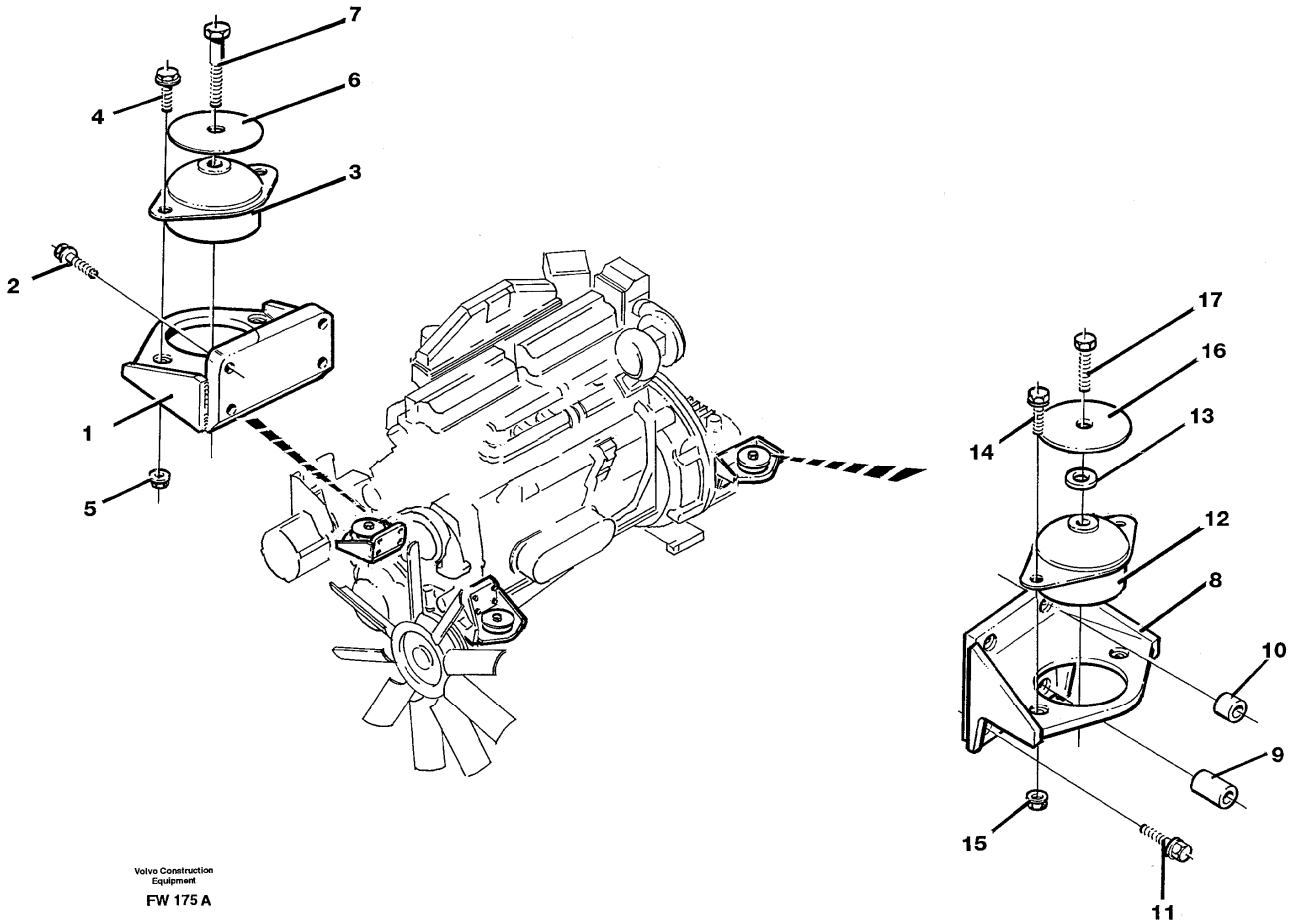

Date: 2013/10/2	Image id: FW175A	Catalogue: 99523	Model: EC280
Brand: Volvo	Serial: 1001-9999	Group/Section: 218/100	Title: Engine mounting

Pos	Part	Q1	Q2	Q3	Q4	Q5	PS	Kit	Description	Option(s)	Remark
1	VOE14344516	2							Engine Mounting		
2	VOE14310054	8							Flg Lock Screw		
3	VOE14343575	2							Rubber cushion		
4	VOE975110	4							Flange screw		
5	VOE969317	4							Flange Lock Nut		
6	VOE14342464	2							Washer		
7	VOE14310030	2							Lock Screw		
8	VOE14344774	2							Engine Mounting		(VOE14344517)
9	VOE14344714	2							Spacer		
10	VOE14344713	6							Spacer		
11	VOE14310089	8							Flg Lock Screw		
12	VOE14343577	2							Rubber cushion		
13	VOE14343831	REQ							Washer		
14	VOE975110	4							Flange screw