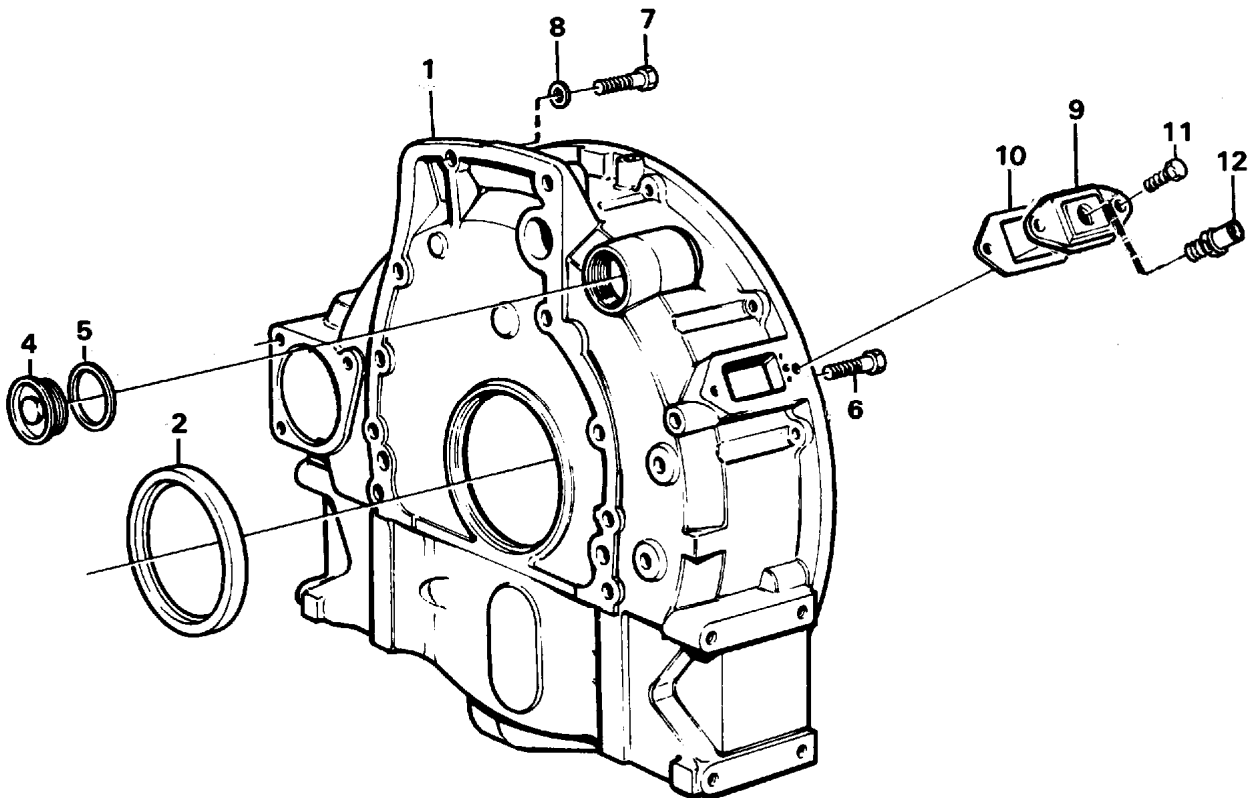

Date: 2013/10/2	Image id: FW115	Catalogue: 99523	Model: EC280
Brand: Volvo	Serial: 1001-9999	Group/Section: 212/150	Title: Flywheel housing

Volvo Construction
Equipment
FW 115

Pos	Part	Q1	Q2	Q3	Q4	Q5	PS	Kit	Description	Option(s)	Remark
1	VOE11030170	1					SE		Flywheel housing		
2	VOE477119	1							•Crankshaft Seal		
3	VOE864494	1							Setting Indicator		
4	VOE180761	1							Plug		
5	VOE7011996	1							Gasket		(VOE11996)
6	VOE13966361	6							Flange screw		L = 55
7	VOE968753	2							Flange screw		L = 75
8	VOE941911	10							Spring Washer		ENG - 89913