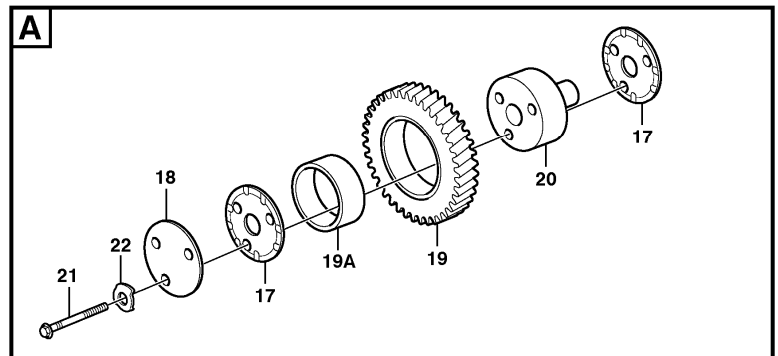

Date: 2013/10/2	Image id: FW113A	Catalogue: 99523	Model: EC280
Brand: Volvo	Serial: 1001-9999	Group/Section: 215/100	Title: Timing gear casing and gears

Volvo Construction
Equipment Group
FW 113A

Pos	Part	Q1	Q2	Q3	Q4	Q5	PS	Kit	Description	Option(s)	Remark
1	VOE471505	1							Tmg Gear Casing		
2	VOE13941510	1							Pin		(VOE941510)
3	VOE13941511	1							Pin		(VOE941511)
4	VOE1161277	REQ							Sealant		20 g
5	VOE471534	2							Screw		L = 28MM
	VOE471535	2							Screw		L = 58MM
6	VOE8192590	1							Tmg Gear Cover		
7	VOE477118	1							•Sealing ring		
8	VOE13947760	2							Flange screw		L = 40MM
	VOE13948217	2							Flange screw		L = 45MM
	VOE13965179	3							Flange screw		L = 50MM
	VOE13965216	1							Screw		L = 55MM
	VOE13965182	7							Flange screw		L = 80MM