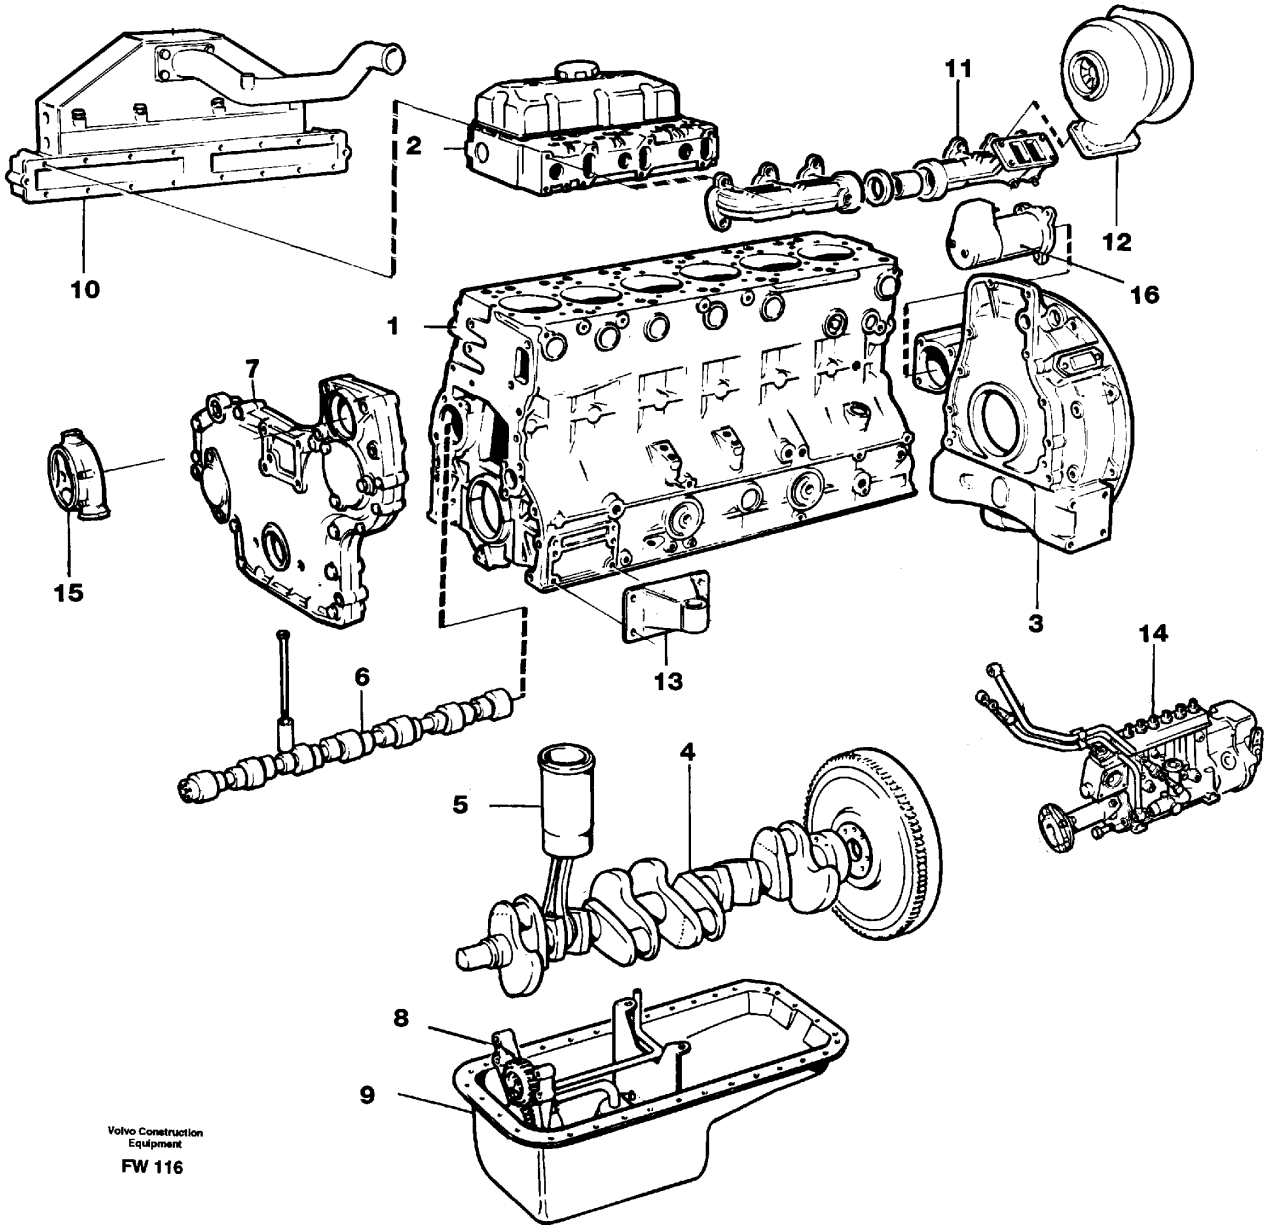

Date: 2013/10/2	Image id: FW116	Catalogue: 99523	Model: EC280
Brand: Volvo	Serial: 1001-9999	Group/Section: 210/150	Title: Engine

Pos	Part	Q1	Q2	Q3	Q4	Q5	PS	Kit	Description	Option(s)	Remark
	VOE15004160	1							Engine		(VOE8188124) TD73KHE
1		1							Cylinder block		See ref 212/100
2		1							Cylinder head		See ref 211/100
3		1							Flywheel housing		See ref 212/150
4		1							Crank mechanism		See ref 216/100
5		1							Cyl liner and piston		See ref 213/100

6		1							Camshaft		See ref 215/150
7		1							Timing gear casing		See ref 215/100
8		1							Lubricating system		See ref 221/100
9		1							Oil sump		See ref 217/100
10		1							Inlet pipe		See ref 251/150
11		1							Exhaust pipe		See ref 251/200
12		1							Turbocharger		See ref 255/100
13		1							Engine mounting		See ref 218/100
14		1							Fuel system		SEE GROUP 230
15		1							Cooling system		SEE GROUP 260
16		1							Starter motor		See ref 331/100

Date: 2013/10/2	Image id: FW117	Catalogue: 99523	Model: EC280
Brand: Volvo	Serial: 1001-9999	Group/Section: 211/100	Title: Cylinder head with fitting parts

Volvo Construction
Equipment
FW 117

Pos	Part	Q1	Q2	Q3	Q4	Q5	PS	Kit	Description	Option(s)	Remark
1		2							Cylinder head		See ref 211/200

Date: 2013/10/2	Image id: FW104	Catalogue: 99523	Model: EC280
Brand: Volvo	Serial: 1001-9999	Group/Section: 211/200	Title: Cylinder head

Pos	Part	Q1	Q2	Q3	Q4	Q5	PS	Kit	Description	Option(s)	Remark
	VOE477797	1							Cylinder head		
1	VOE477789	1					SE		•Cylinder head		
2	VOE477657	3							••Valve seat		STD
	VOE477658	3							••Valve seat		0,20 O SZ
3	VOE477659	3							••Valve seat		STD
	VOE477667	3							••Valve seat		0,20 O SZ
4	VOE477792	6							••Valve guide		
5	VOE276130	3							••Repair kit		
6	VOE477928	3							•••Socket		
7	VOE466420	3							•••Ring		
8	VOE466405	3							•••Sealing ring		
9	VOE466922	3							•••Sealing ring		
10	VOE477026	7							••Expansion plug		