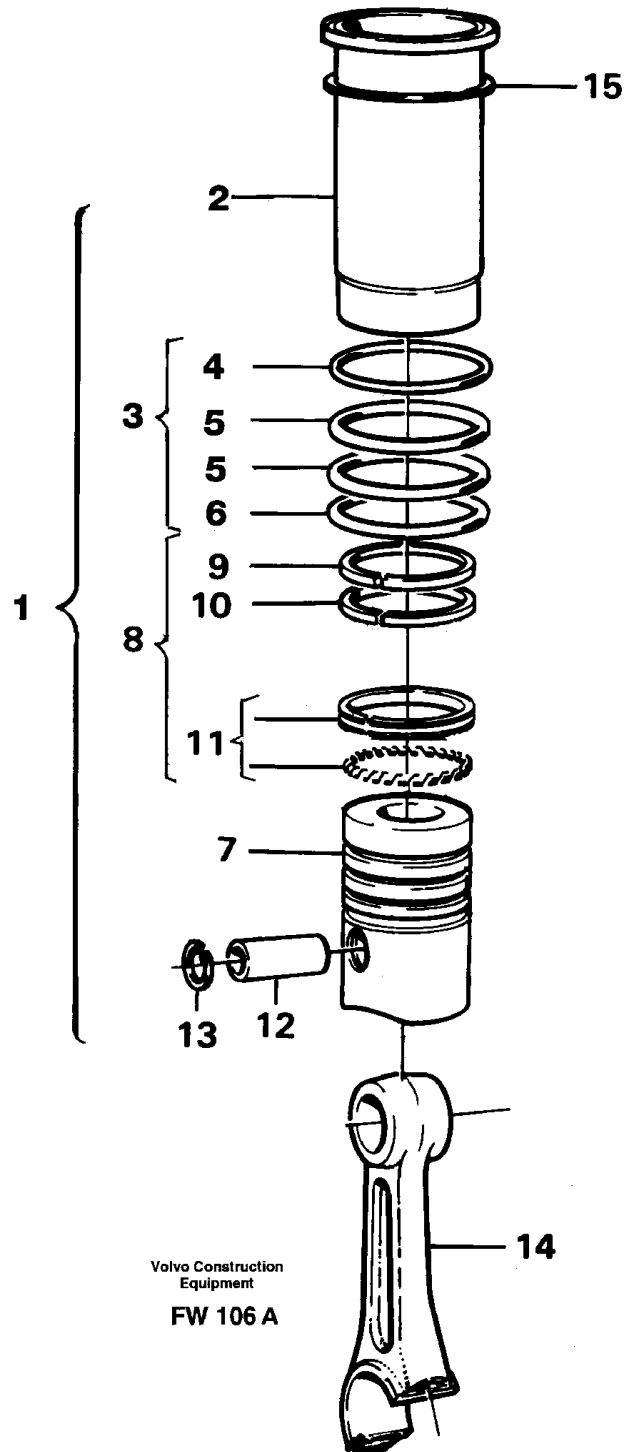

Date: 2013/10/2	Image id: FW106A	Catalogue: 99523	Model: EC280
Brand: Volvo	Serial: 1001-9999	Group/Section: 213/100	Title: Cylinder liner and piston

Pos	Part	Q1	Q2	Q3	Q4	Q5	PS	Kit	Description	Option(s)	Remark
1	VOE275641	6							Cylinder liner kit		ENG - 97292