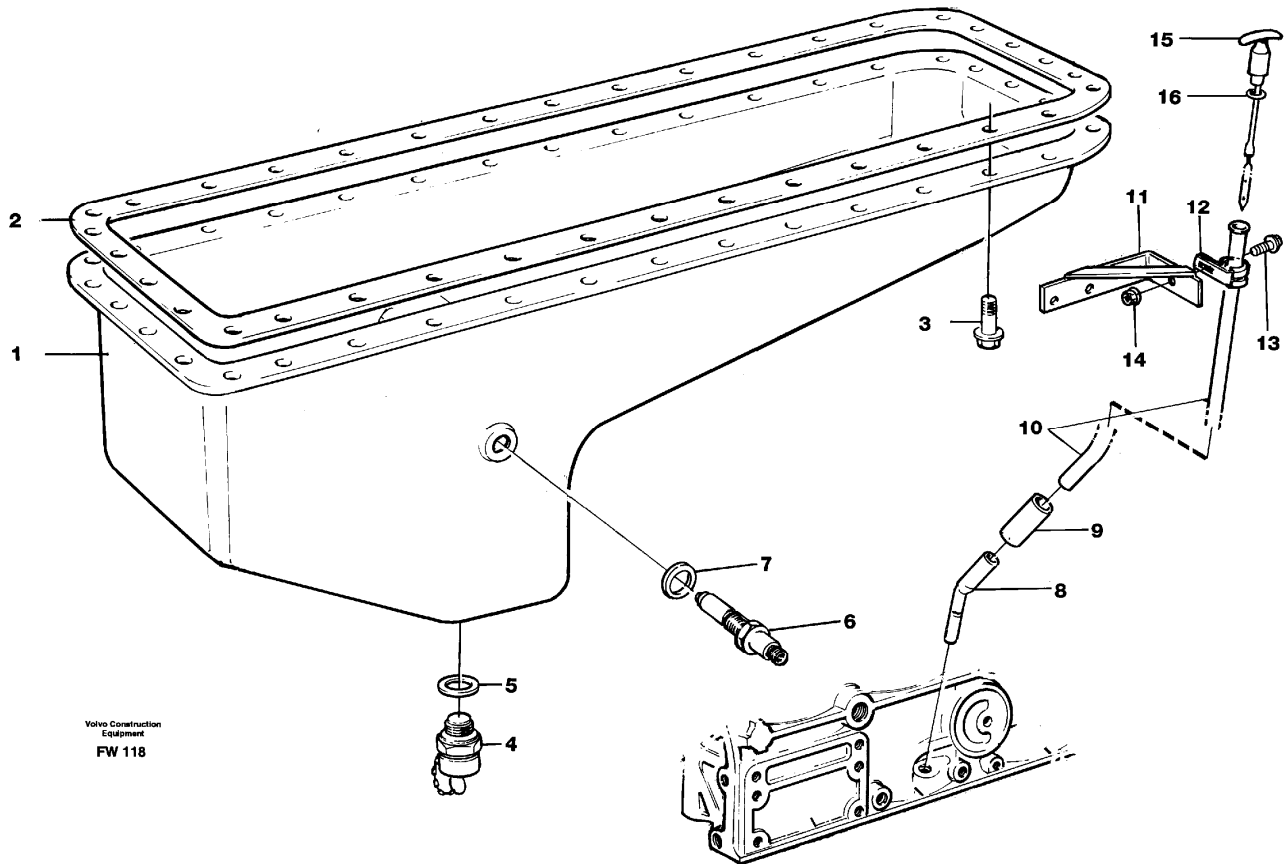

Date: 2013/10/2	Image id: FW118	Catalogue: 99523	Model: EC280
Brand: Volvo	Serial: 1001-9999	Group/Section: 217/100	Title: Oil sump

Pos	Part	Q1	Q2	Q3	Q4	Q5	PS	Kit	Description	Option(s)	Remark
1	VOE11030184	1					OP		Oil pan		
2	VOE11030779	1							Gasket		
3	VOE946440	36							Flange screw		
4	VOE11054692	1							Valve		
5	VOE949329	1							Gasket		
6	VOE14263367	1							Level guard		B41
7	VOE14042936	1							Sealing washer		(VOE944496)
8	VOE11032727	1							Pipe		
9	VOE8149606	1							Rubber hose		
10	VOE11032720	1							Pipe		
11	VOE11032716	1							Attachment		
12	VOE952629	1							Clamp		
13	VOE13946544	1							Screw		
14	VOE13945407	1							Nut		
15	VOE11032721	1							Dipstick