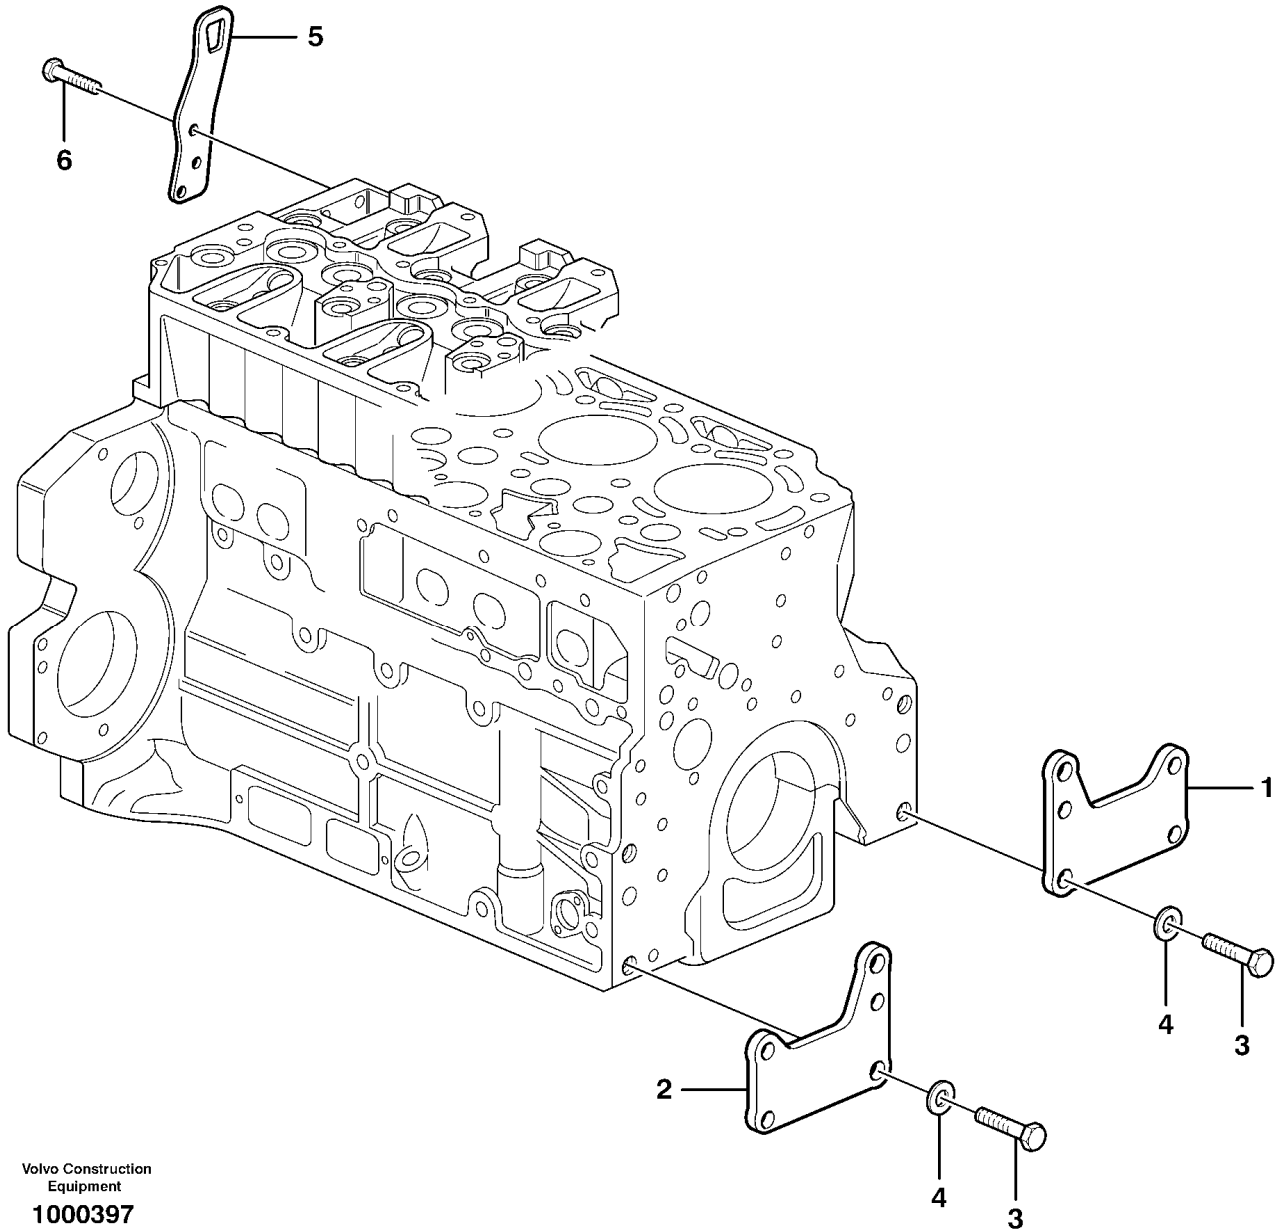

Date: 2013/11/18	Image id: 1000397	Catalogue: 20463	Model: EC240B LC
Brand: Volvo	Serial: 15001-, 35001-	Group/Section: 218/200	Title: Engine mounting

Section option	Kit	Option description
VOE8286446		Engine without Epa label

Q1-Q5	Option	Option description	
Q1 8286446	VOE8286446	Engine without Epa label	

Pos	Part	Q1	Q2	Q3	Q4	Q5	PS	Kit	Description	Option(s)	Remark
1	VOE20723978	1							Bracket