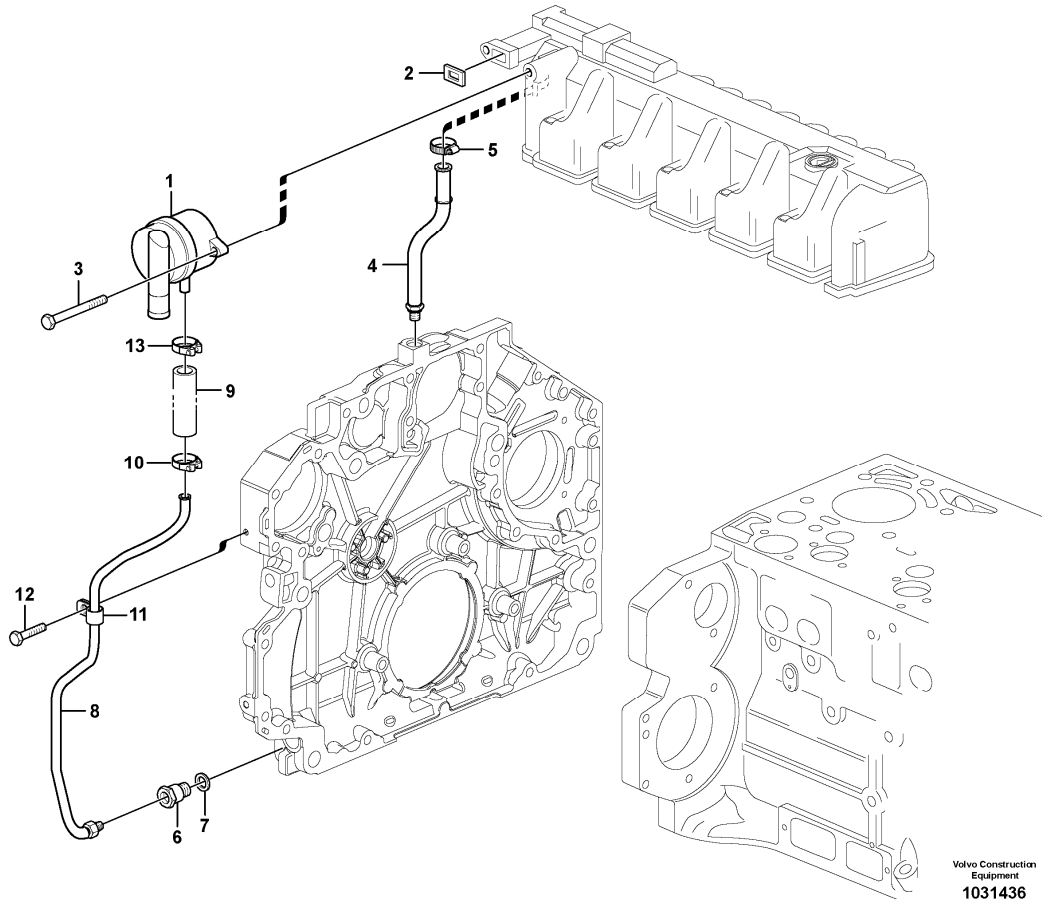

Date: 2013/11/18	Image id: 1031436	Catalogue: 20463	Model: EC240B LC
Brand: Volvo	Serial: 15001-, 35001-	Group/Section: 212/300	Title: Crankcase ventilation

Volvo Construction
Equipment
1031436

Section option	Kit	Option description
VOE8286446		Engine without Epa label

Q1-Q5	Option	Option description	
Q1 8286446	VOE8286446	Engine without Epa label	

Pos	Part	Q1	Q2	Q3	Q4	Q5	PS	Kit	Description	Option(s)	Remark
1	VOE20930510	1							Pressure regulator		
2	VOE21038626	1							•Gasket		
3	VOE20405504	2							Screw		
4	VOE20820967	1							Oil Line		
5	VOE20799673	1							Hose Clamp		
6	VOE20841133	1							Dtt Regulator		
7	VOE20460026	1							Sealing ring		
8	VOE20904725	1							Oil Line		
9	VOE20821091	1					NS		•Rubber hose