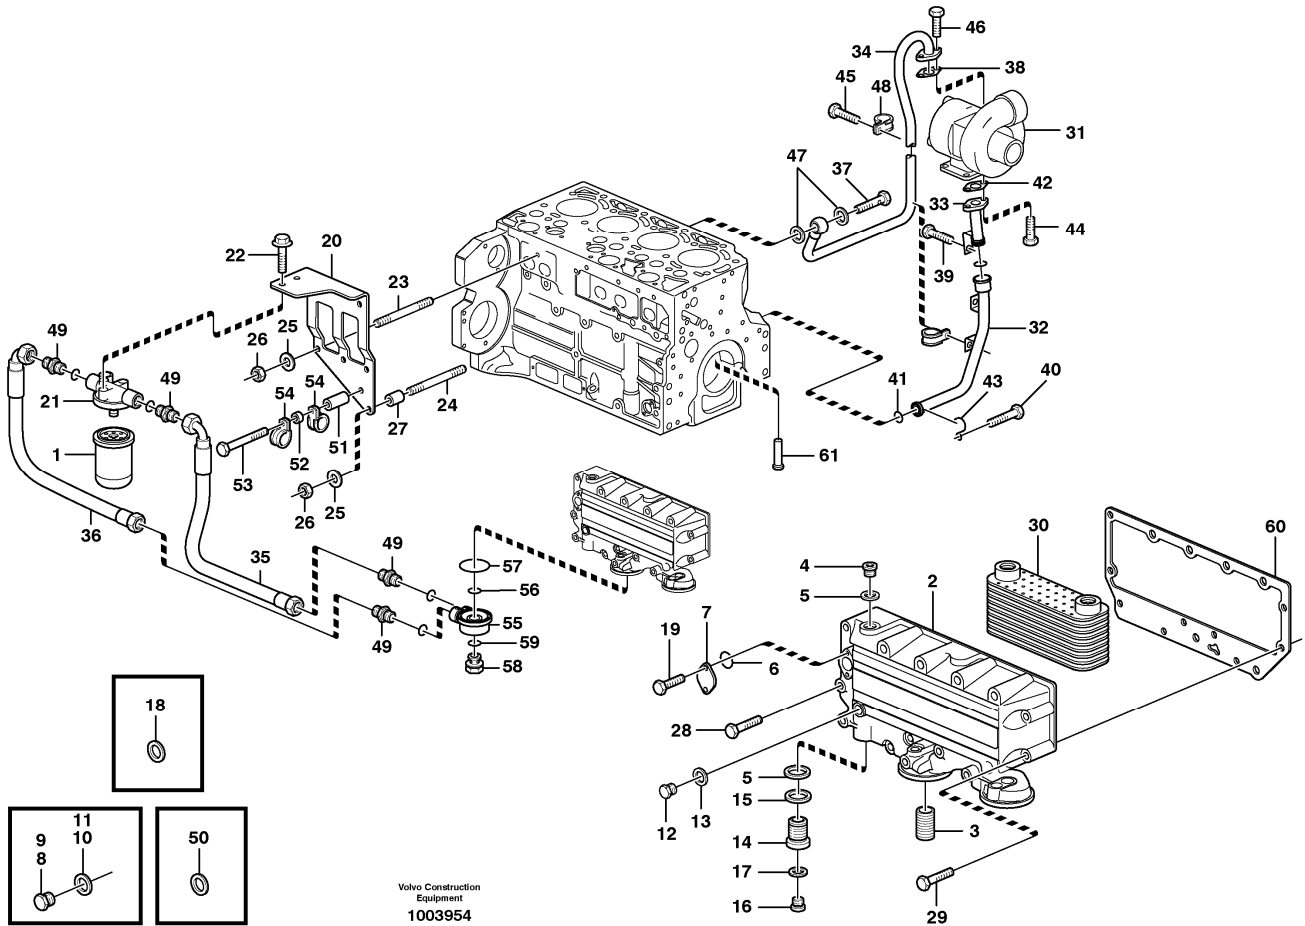

Date: 2013/11/18	Image id: 1003954	Catalogue: 56140	Model: EC240B LC
Brand: Volvo	Serial: 10001-12640, 30001-30258	Group/Section: 221/100	Title: Lubricating oil system

Section option	Kit	Option description
VOE8277587		Basic Machine EC240B
VOE8278909		Engine with Epa label EMISSION CERTIFICATED FROM EPA
VOE8278910		Engine with Eu label EMISSION CERTIFICATED FROM EU
VOE8278911		Engine without Epa label INT AND KOREAN MARKET

Q1-Q5	Option	Option description	
Q1 8277587 S/N -10813	VOE8277587	Basic Machine EC240B	
Q2 8278909 S/N 10814-	VOE8278909	Engine with Epa label EMISSION CERTIFICATED FROM EPA	
Q3 8278910 S/N 10814-	VOE8278910	Engine with Eu label EMISSION CERTIFICATED FROM EU	
Q4 8278911 S/N 10814-	VOE8278911	Engine without Epa label INT AND KOREAN MARKET