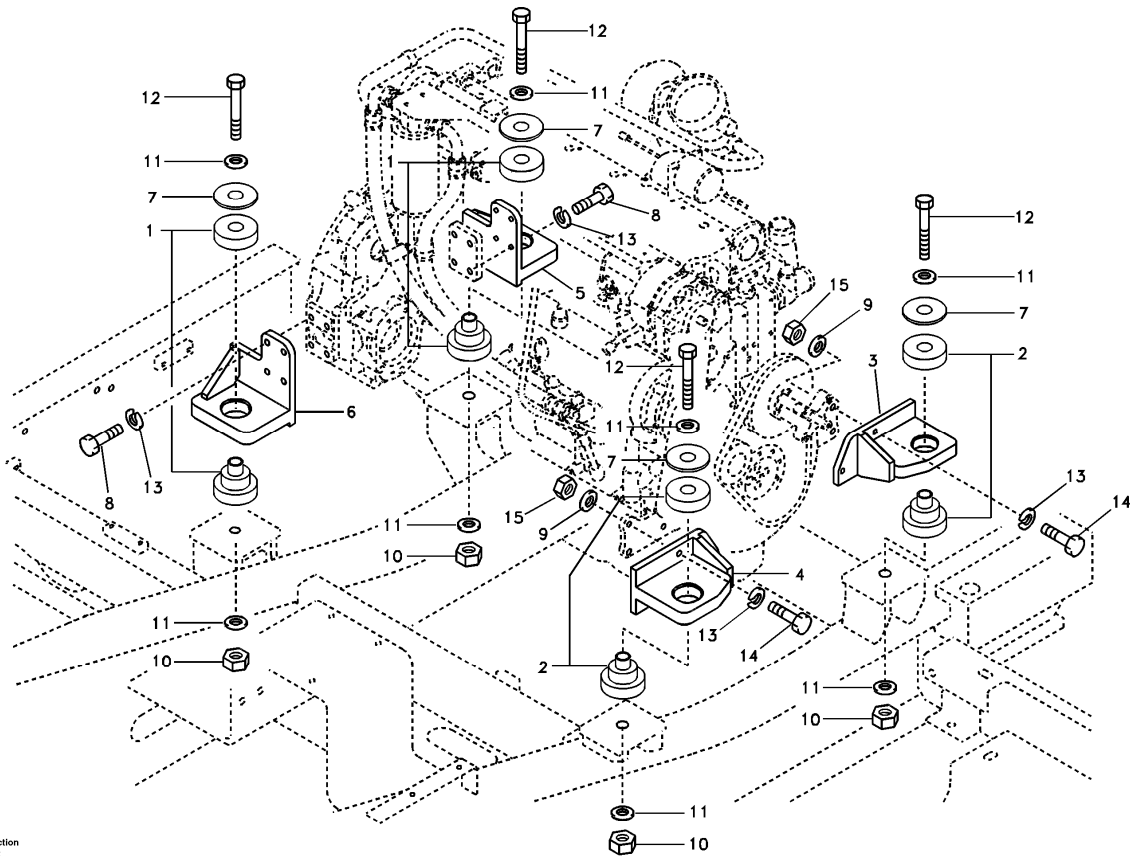

Date: 2013/11/18	Image id: 1003158	Catalogue: 56140	Model: EC240B LC
Brand: Volvo	Serial: 10001-12640, 30001-30258	Group/Section: 218/100	Title: Engine mount

Volvo Construction
Equipment
1003158

Section option	Kit	Option description
VOE8277587		Basic Machine EC240B

Q1-Q5	Option	Option description
Q1 8277587	VOE8277587	Basic Machine EC240B

Pos	Part	Q1	Q2	Q3	Q4	Q5	PS	Kit	Description	Option(s)	Remark
1	VOE14526155	2							Cushion		
2	VOE14528380	2							Cushion		
3	VOE14501324	1							Bracket		NA S/N 10001-11915 EU S/N 10001-11801 INT S/N 10001-11910 CHN S/N 30001-30135
	VOE14528910	1							Bracket		NA S/N 11916- EU S/N 11802- INT S/N 11911- CHN S/N 30136-