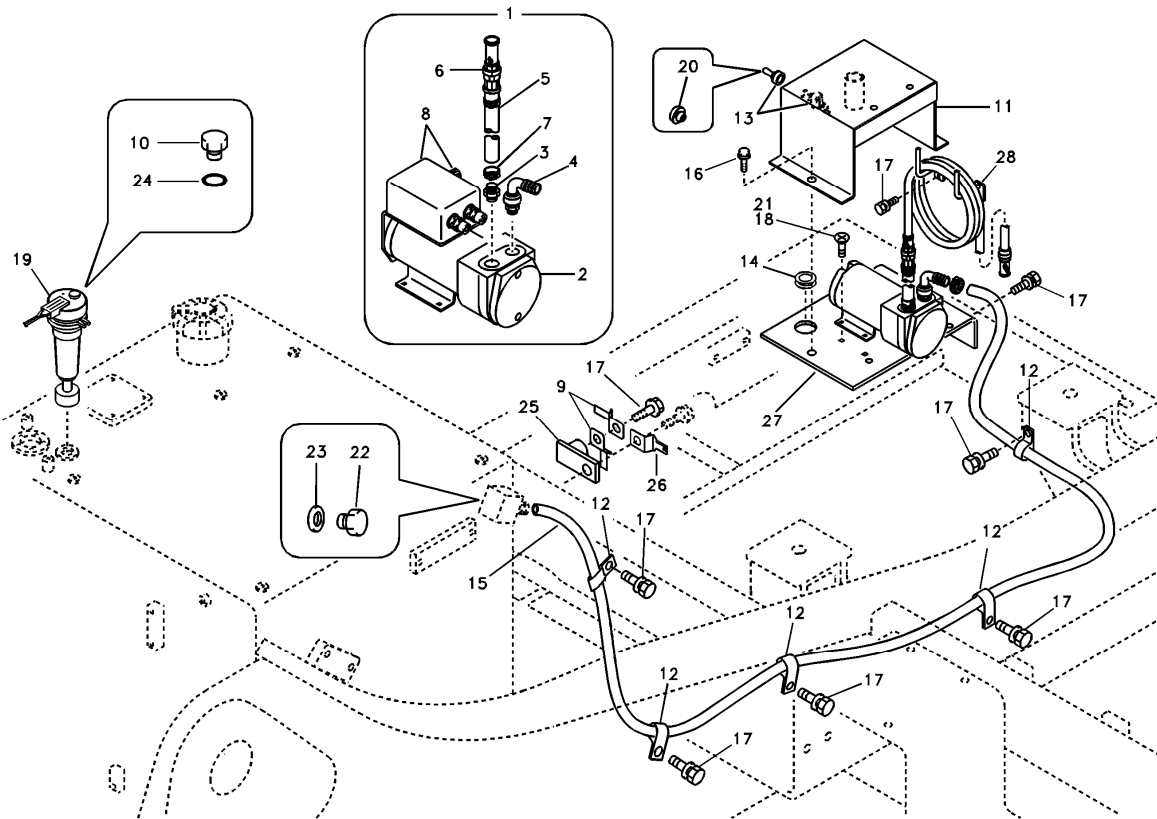

Date: 2013/11/18	Image id: 1010994	Catalogue: 56140	Model: EC240B LC
Brand: Volvo	Serial: 10001-12640, 30001-30258	Group/Section: 234/300	Title: Fuel filling pump with assembling details

Volvo Construction
Equipment
1010994

Section option	Kit	Option description
VOE8277608	VOE14515842	Fuel filling pump, auto stop 50lpm
VOE8277127		Fuel filling pump, not equipped with
VOE8277481		Fuel filling pump 35lpm

Q1-Q5	Option	Option description	
Q1 8277127	VOE8277127	Fuel filling pump, not equipped with	
Q2 8277481	VOE8277481	Fuel filling pump 35lpm	
Q3 8277608	VOE8277608	Fuel filling pump, auto stop 50lpm	

Pos	Part	Q1	Q2	Q3	Q4	Q5	PS	Kit	Description	Option(s)	Remark
1	VOE14515086		1				SS		Fuel Fill Pump		SER NO 10001-10442
	VOE14517573		1				SS		Fuel Fill Pump		SER NO 10443- SER NO 30001-
	VOE14544828		1						•Fuel Fill Pump