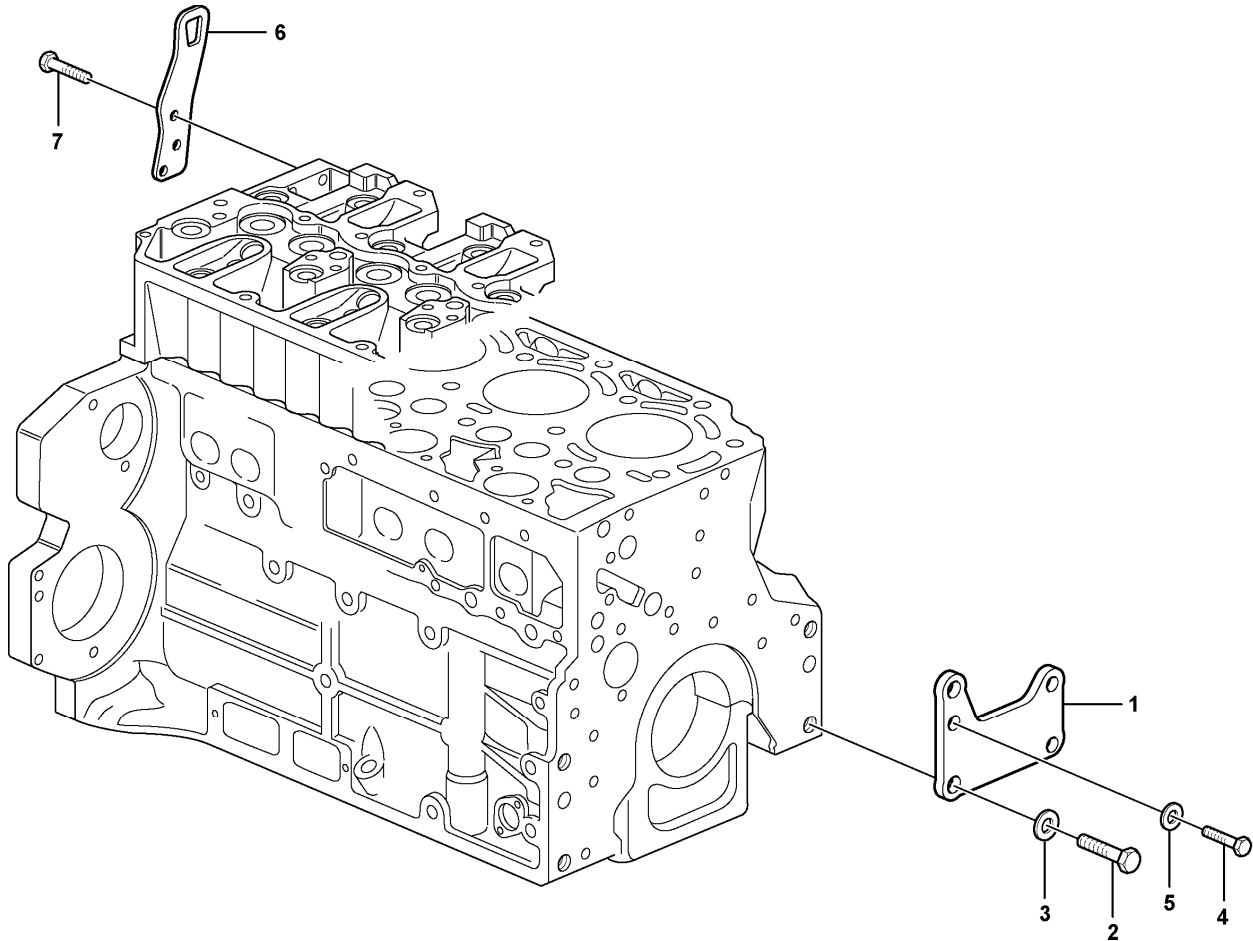

Date: 2013/11/18	Image id: 1030403	Catalogue: 56140	Model: EC240B LC
Brand: Volvo	Serial: 10001-12640, 30001-30258	Group/Section: 218/200	Title: Engine mounting

Volvo Construction
Equipment
1030403

Section option	Kit	Option description
VOE8277587		Basic Machine EC240B
VOE8278909		Engine with Epa label EMISSION CERTIFICATED FROM EPA
VOE8278910		Engine with Eu label EMISSION CERTIFICATED FROM EU
VOE8278911		Engine without Epa label INT AND KOREAN MARKET

Q1-Q5	Option	Option description	
Q1 8277587 S/N -10813	VOE8277587	Basic Machine EC240B	
Q2 8278909 S/N 10814-	VOE8278909	Engine with Epa label EMISSION CERTIFICATED FROM EPA	
Q3 8278910 S/N 10814-	VOE8278910	Engine with Eu label EMISSION CERTIFICATED FROM EU