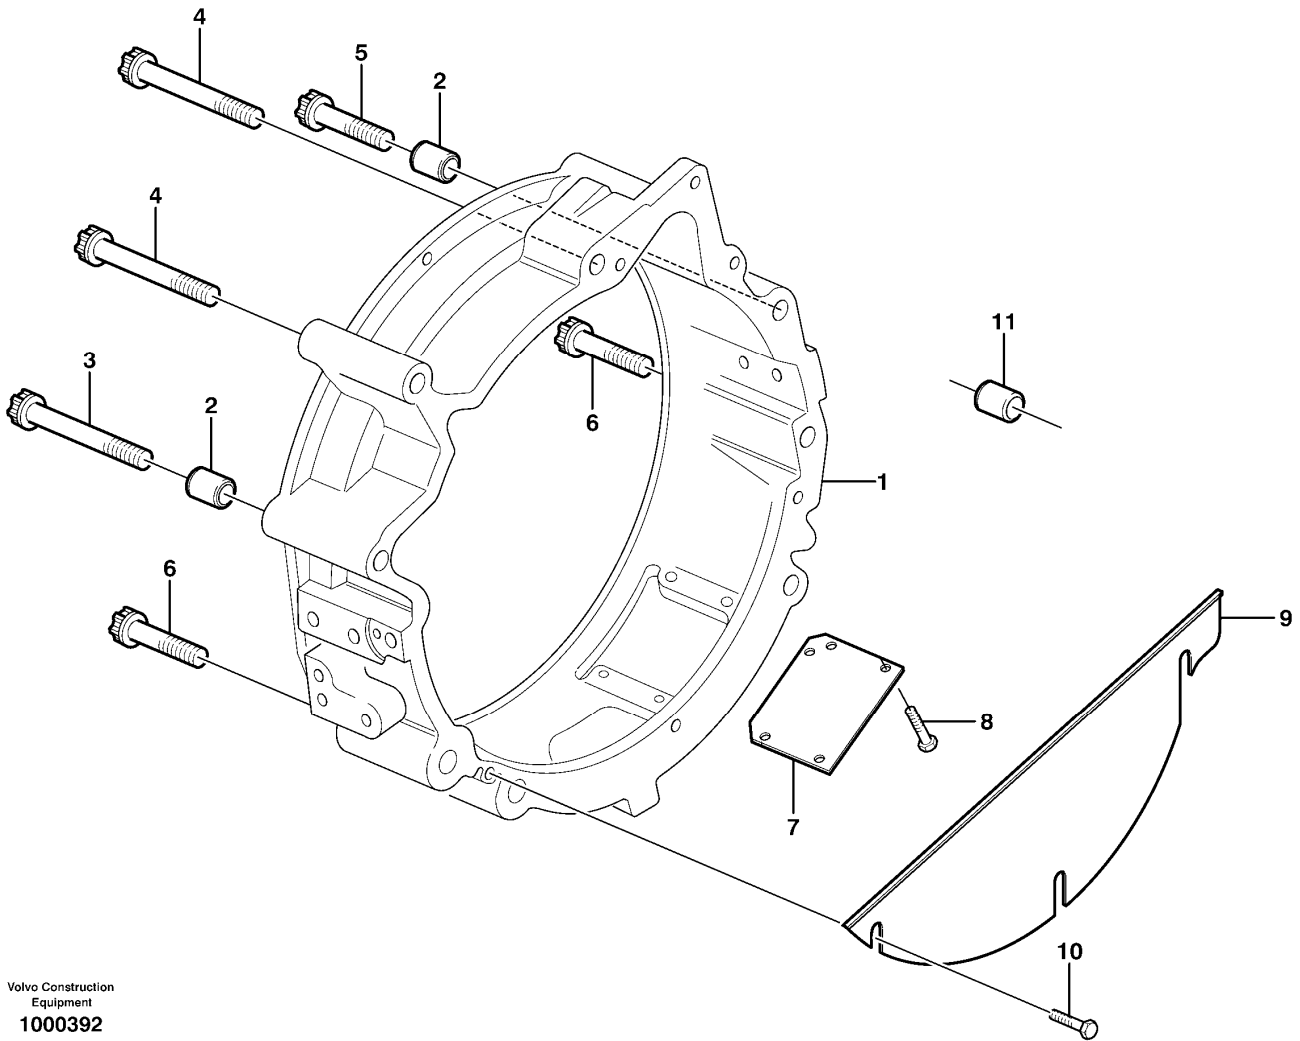

Date: 2013/11/18	Image id: 1000392	Catalogue: 56140	Model: EC240B LC
Brand: Volvo	Serial: 10001-12640, 30001-30258	Group/Section: 216/200	Title: Flywheel housing

Volvo Construction
Equipment
1000392

Section option	Kit	Option description
VOE8277587		Basic Machine EC240B
VOE8278909		Engine with Epa label EMISSION CERTIFICATED FROM EPA
VOE8278910		Engine with Eu label EMISSION CERTIFICATED FROM EU
VOE8278911		Engine without Epa label INT AND KOREAN MARKET

Q1-Q5	Option	Option description	
Q1 8277587 S/N -10813	VOE8277587	Basic Machine EC240B	
Q2 8278909 S/N 10814-	VOE8278909	Engine with Epa label EMISSION CERTIFICATED FROM EPA	
Q3 8278910 S/N	VOE8278910	Engine with Eu label EMISSION CERTIFICATED FROM EU