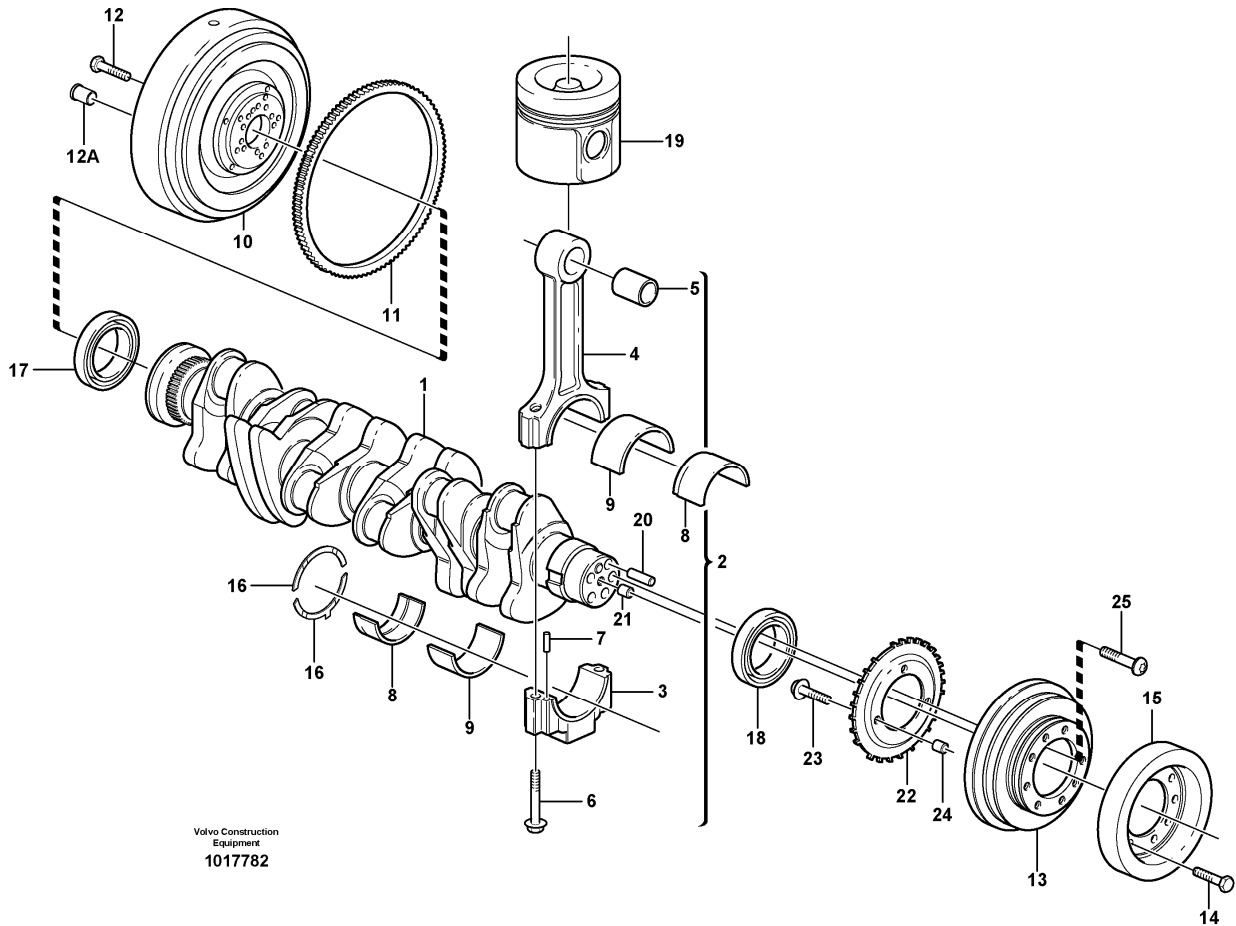

Date: 2013/11/18	Image id: 1017782	Catalogue: 56140	Model: EC240B LC
Brand: Volvo	Serial: 10001-12640, 30001-30258	Group/Section: 216/100	Title: Crankshaft and related parts

Section option	Kit	Option description
VOE8277587		Basic Machine EC240B
VOE8278909		Engine with Epa label EMISSION CERTIFICATED FROM EPA
VOE8278910		Engine with Eu label EMISSION CERTIFICATED FROM EU
VOE8278911		Engine without Epa label INT AND KOREAN MARKET

Q1-Q5	Option	Option description	
Q1 8277587 S/N -10813	VOE8277587	Basic Machine EC240B	
Q2 8278909 S/N 10814-	VOE8278909	Engine with Epa label EMISSION CERTIFICATED FROM EPA	
Q3 8278910 S/N 10814-	VOE8278910	Engine with Eu label EMISSION CERTIFICATED FROM EU	
Q4 8278911 S/N 10814-	VOE8278911	Engine without Epa label INT AND KOREAN MARKET