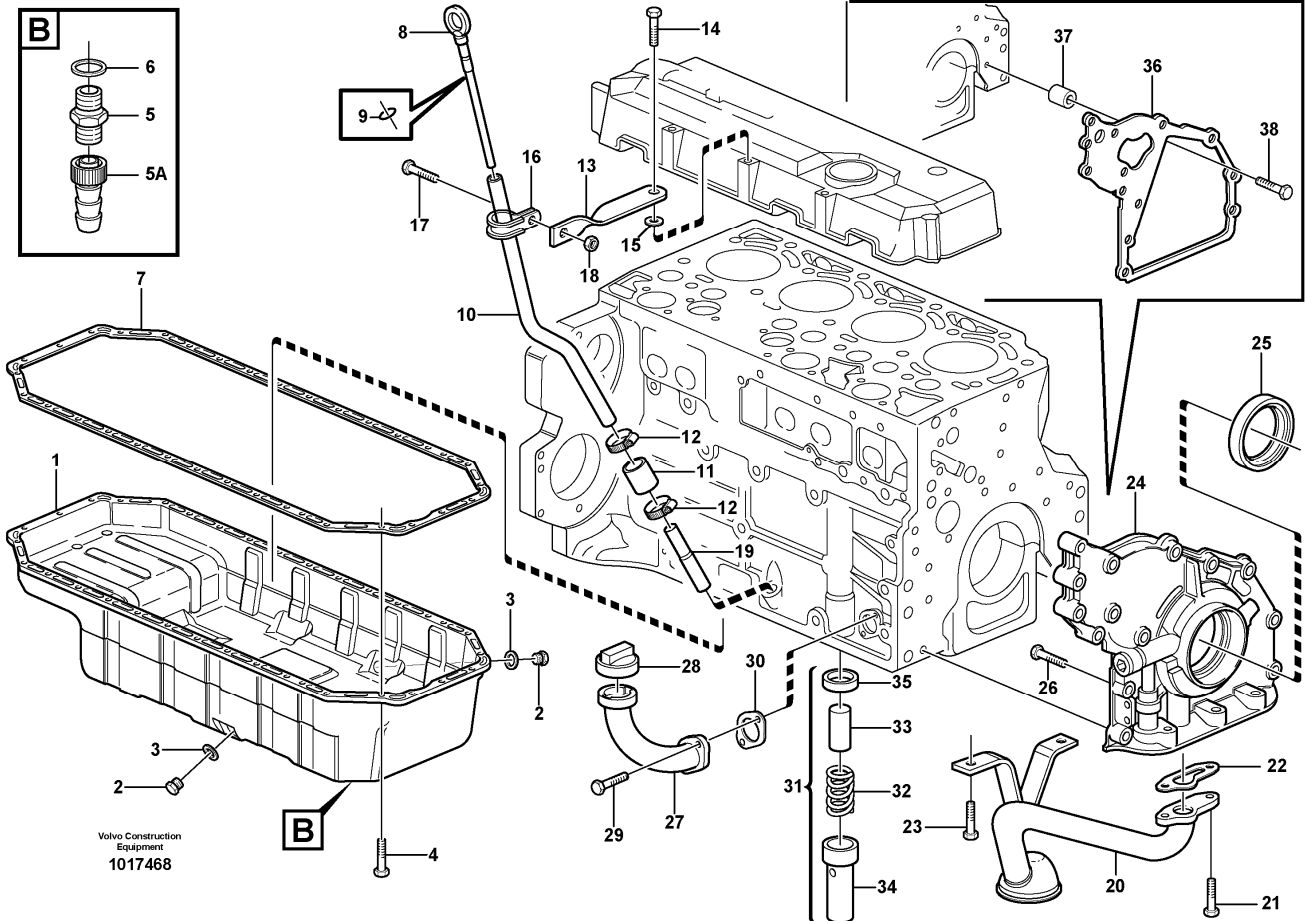

Date: 2013/11/18	Image id: 1017468	Catalogue: 56140	Model: EC240B LC
Brand: Volvo	Serial: 10001-12640, 30001-30258	Group/Section: 217/100	Title: Oil sump

Section option	Kit	Option description
VOE8277587		Basic Machine EC240B
VOE8278909		Engine with Epa label EMISSION CERTIFICATED FROM EPA
VOE8278910		Engine with Eu label EMISSION CERTIFICATED FROM EU
VOE8278911		Engine without Epa label INT AND KOREAN MARKET

Q1-Q5	Option	Option description	
Q1 8277587 S/N -10813	VOE8277587	Basic Machine EC240B	
Q2 8278909 S/N 10814-	VOE8278909	Engine with Epa label EMISSION CERTIFICATED FROM EPA	
Q3 8278910 S/N 10814-	VOE8278910	Engine with Eu label EMISSION CERTIFICATED FROM EU	
Q4 8278911 S/N 10814-	VOE8278911	Engine without Epa label INT AND KOREAN MARKET