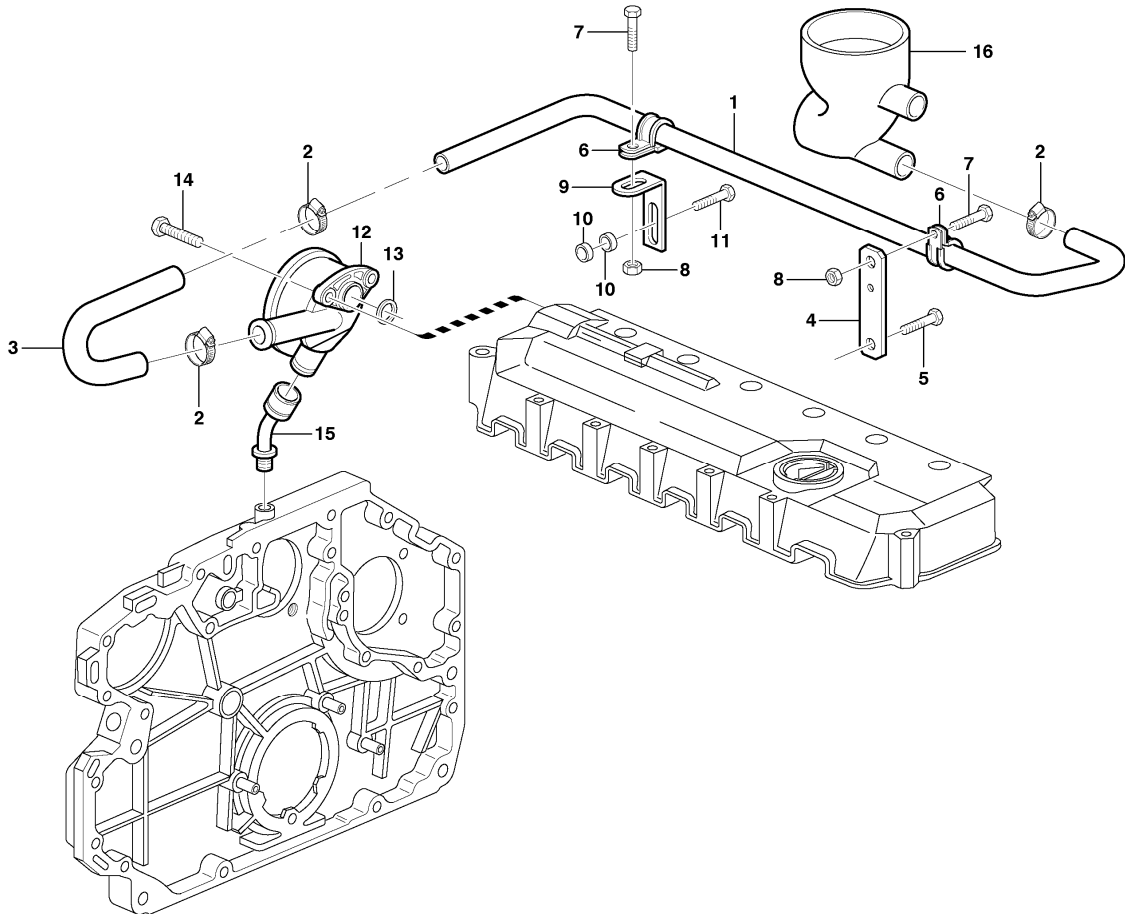

Date: 2013/11/18	Image id: 1000524	Catalogue: 56140	Model: EC240B LC
Brand: Volvo	Serial: 10001-12640, 30001-30258	Group/Section: 212/300	Title: Crankcase ventilation

Section option	Kit	Option description
VOE8277587		Basic Machine EC240B
VOE8278909		Engine with Epa label EMISSION CERTIFICATED FROM EPA
VOE8278910		Engine with Eu label EMISSION CERTIFICATED FROM EU
VOE8278911		Engine without Epa label INT AND KOREAN MARKET

Q1-Q5	Option	Option description	
Q1 8277587 S/N -10813	VOE8277587	Basic Machine EC240B	
Q2 8278909 S/N 10814-	VOE8278909	Engine with Epa label EMISSION CERTIFICATED FROM EPA	
Q3 8278910 S/N 10814-	VOE8278910	Engine with Eu label EMISSION CERTIFICATED FROM EU	
Q4 8278911 S/N 10814-	VOE8278911	Engine without Epa label INT AND KOREAN MARKET