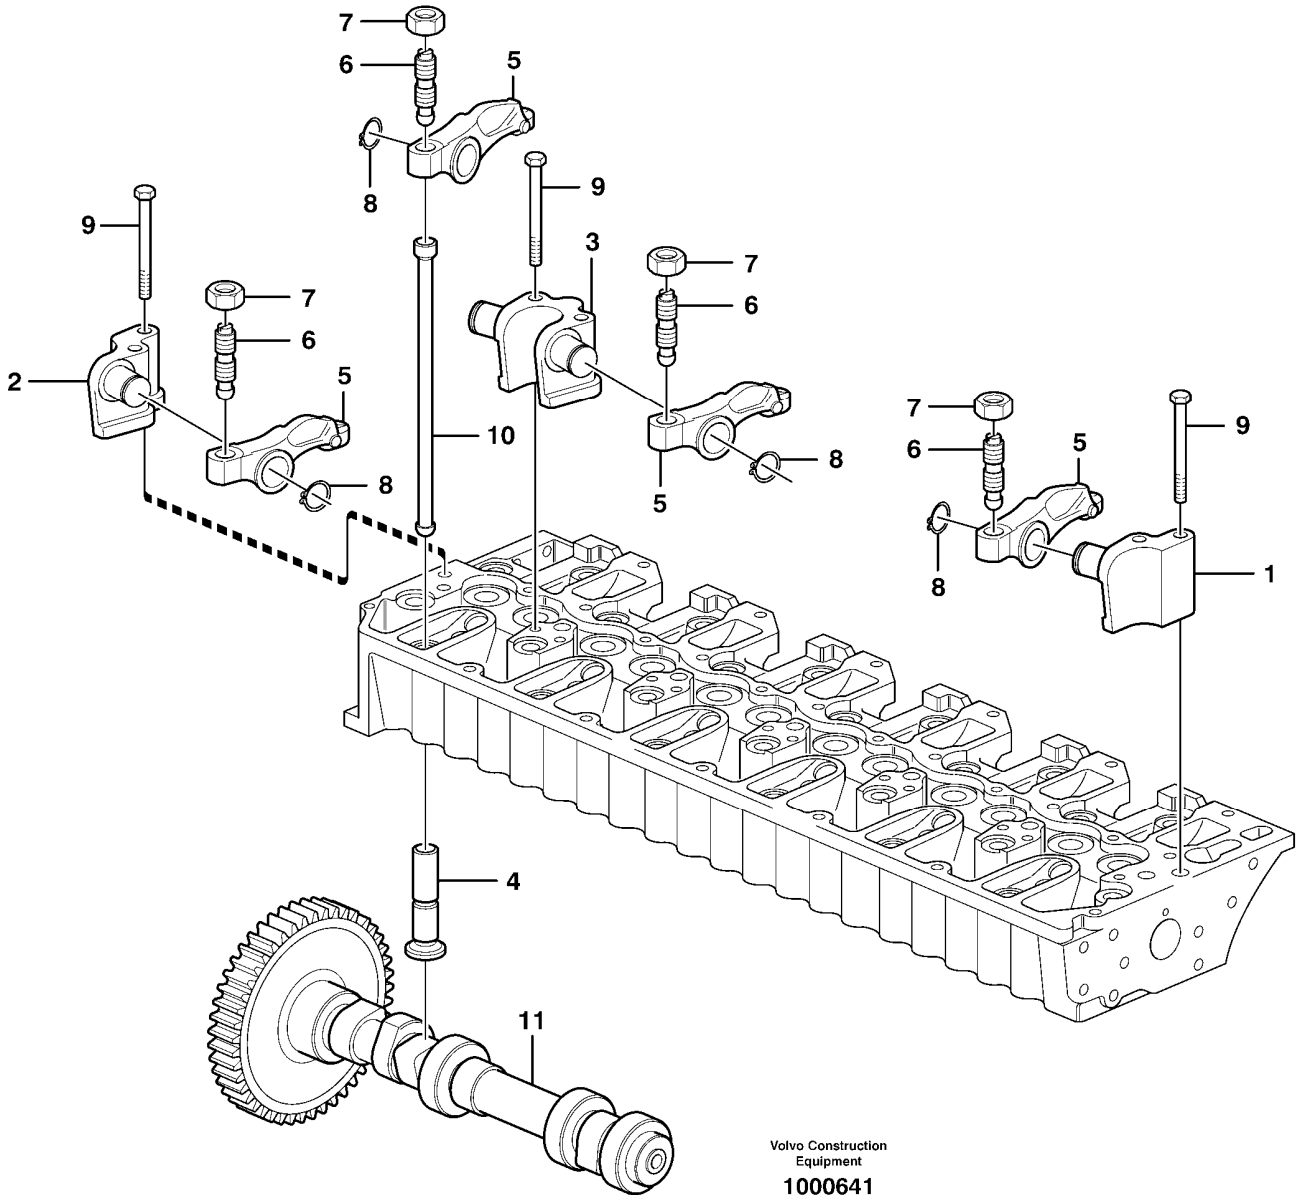

Date: 2013/11/18	Image id: 1000641	Catalogue: 56140	Model: EC240B LC
Brand: Volvo	Serial: 10001-12640, 30001-30258	Group/Section: 214/100	Title: Valve mechanism

Section option	Kit	Option description
VOE8277587		Basic Machine EC240B
VOE8278909		Engine with Epa label EMISSION CERTIFICATED FROM EPA
VOE8278910		Engine with Eu label EMISSION CERTIFICATED FROM EU
VOE8278911		Engine without Epa label INT AND KOREAN MARKET

Q1-Q5	Option	Option description	
Q1 8277587 S/N	VOE8277587	Basic Machine EC240B