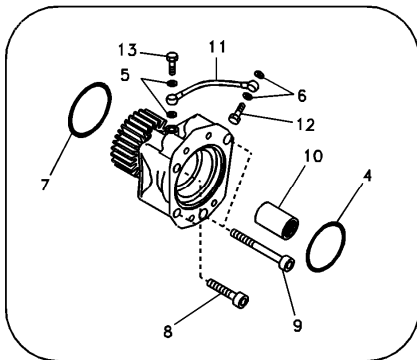

Date: 2013/11/18	Image id: 1010993	Catalogue: 56140	Model: EC240B LC
Brand: Volvo	Serial: 10001-12640, 30001-30258	Group/Section: 210/100	Title: Engine

Volvo Construction
Equipment
1010993

Section option	Kit	Option description
VOE8277587		Basic Machine EC240B
VOE8277673	VOE14515978	Leak-off line for slope-rotator on basic machine
VOE8278909		Engine with Epa label EMISSION CERTIFICATED FROM EPA
VOE8278910		Engine with Eu label EMISSION CERTIFICATED FROM EU
VOE8278911		Engine without Epa label INT AND KOREAN MARKET