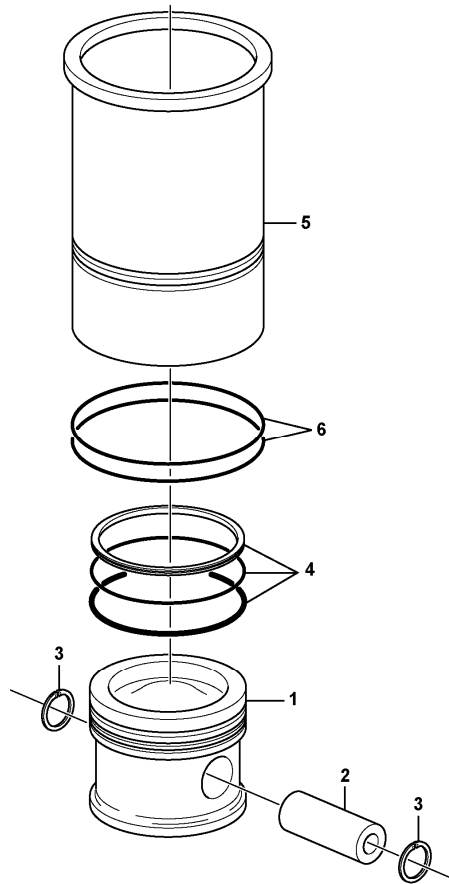

Date: 2013/11/18	Image id: 1019005	Catalogue: 56140	Model: EC240B LC
Brand: Volvo	Serial: 10001-12640, 30001-30258	Group/Section: 213/100	Title: Cylinder liner and piston

Volvo Construction
Equipment
1019005

Section option	Kit	Option description
VOE8277587		Basic Machine EC240B
VOE8278909		Engine with Epa label EMISSION CERTIFICATED FROM EPA
VOE8278910		Engine with Eu label EMISSION CERTIFICATED FROM EU
VOE8278911		Engine without Epa label INT AND KOREAN MARKET

Q1-Q5	Option	Option description	
Q1 8277587 S/N -10813	VOE8277587	Basic Machine EC240B	
Q2 8278909 S/N 10814-	VOE8278909	Engine with Epa label EMISSION CERTIFICATED FROM EPA	
Q3 8278910 S/N 10814-	VOE8278910	Engine with Eu label EMISSION CERTIFICATED FROM EU	
Q4 8278911 S/N 10814-	VOE8278911	Engine without Epa label INT AND KOREAN MARKET