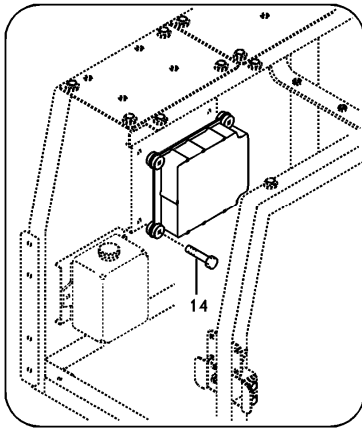

Date: 2013/11/18	Image id: 1010993	Catalogue: 56140	Model: EC240B LC
Brand: Volvo	Serial: 10001-12640, 30001-30258	Group/Section: 210/100	Title: Engine

Volvo Construction
Equipment
1010993

Section option	Kit	Option description
VOE8277587		Basic Machine EC240B
VOE8277673	VOE14515978	Leak-off line for slope-rotator on basic machine
VOE8278909		Engine with Epa label EMISSION CERTIFICATED FROM EPA
VOE8278910		Engine with Eu label EMISSION CERTIFICATED FROM EU
VOE8278911		Engine without Epa label INT AND KOREAN MARKET