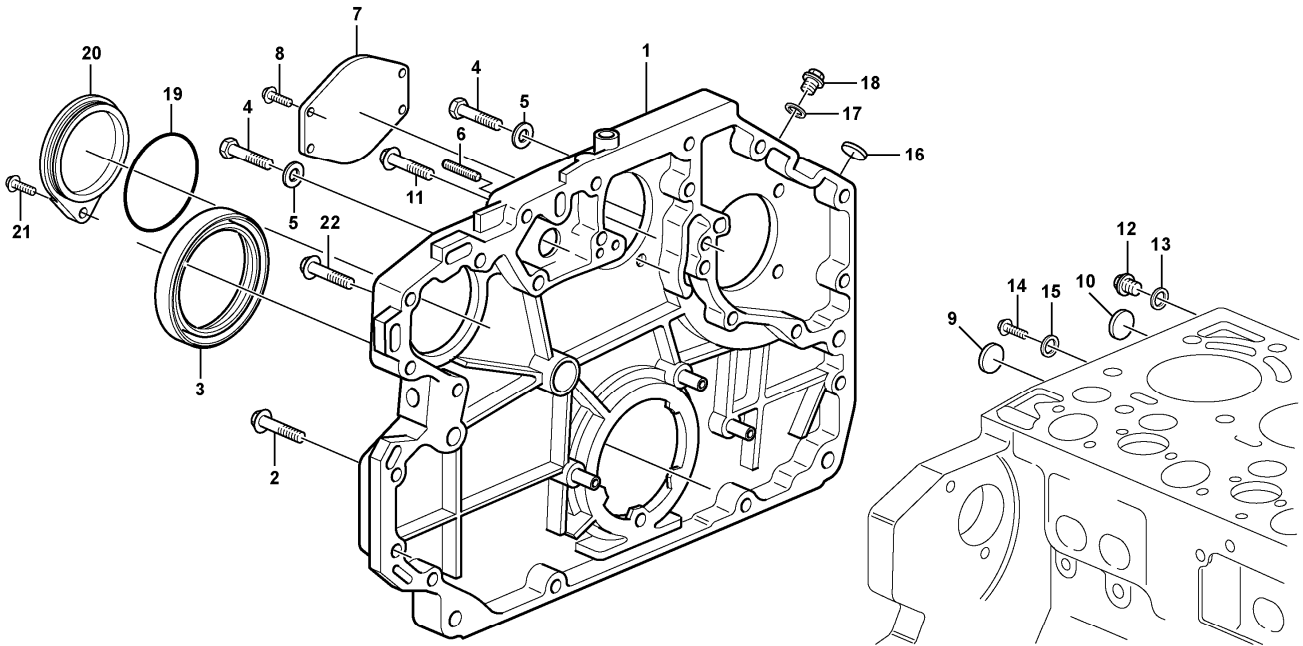

Date: 2013/11/18	Image id: 1020934	Catalogue: 56140	Model: EC240B LC
Brand: Volvo	Serial: 10001-12640, 30001-30258	Group/Section: 215/100	Title: Timing gear casing

Volvo Construction
Equipment
1020934

Section option	Kit	Option description
VOE8277587		Basic Machine EC240B
VOE8278909		Engine with Epa label EMISSION CERTIFICATED FROM EPA
VOE8278910		Engine with Eu label EMISSION CERTIFICATED FROM EU
VOE8278911		Engine without Epa label INT AND KOREAN MARKET

Q1-Q5	Option	Option description	
Q1 8277587 S/N -10813	VOE8277587	Basic Machine EC240B	
Q2 8278909 S/N 10814-	VOE8278909	Engine with Epa label EMISSION CERTIFICATED FROM EPA	
Q3 8278910 S/N 10814-	VOE8278910	Engine with Eu label EMISSION CERTIFICATED FROM EU	
Q4 8278911 S/N 10814-	VOE8278911	Engine without Epa label INT AND KOREAN MARKET