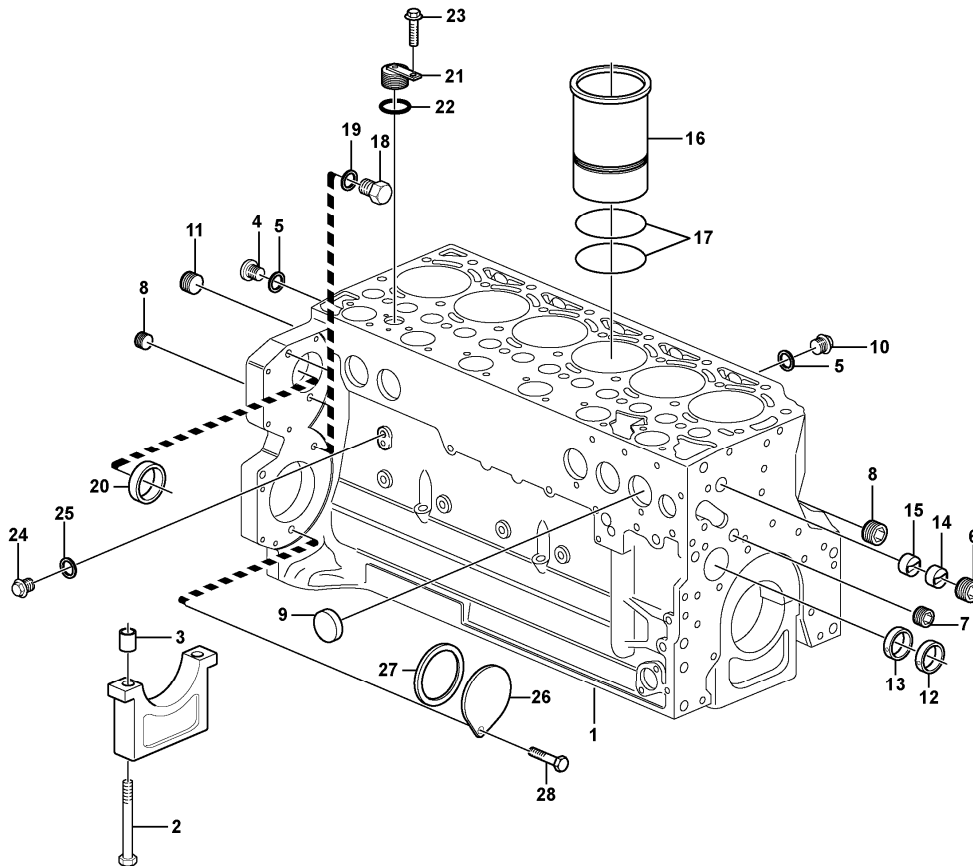

Date: 2013/11/18	Image id: 1020762	Catalogue: 56140	Model: EC240B LC
Brand: Volvo	Serial: 10001-12640, 30001-30258	Group/Section: 212/100	Title: Cylinder block

Volvo Construction
Equipment
1020762

Section option	Kit	Option description
VOE8277587		Basic Machine EC240B
VOE8278909		Engine with Epa label EMISSION CERTIFICATED FROM EPA
VOE8278910		Engine with Eu label EMISSION CERTIFICATED FROM EU
VOE8278911		Engine without Epa label INT AND KOREAN MARKET

Q1-Q5	Option	Option description	
Q1 8277587 S/N -10813	VOE8277587	Basic Machine EC240B	
Q2 8278909 S/N 10814-	VOE8278909	Engine with Epa label EMISSION CERTIFICATED FROM EPA	
Q3 8278910 S/N 10814-	VOE8278910	Engine with Eu label EMISSION CERTIFICATED FROM EU	
Q4 8278911 S/N 10814-	VOE8278911	Engine without Epa label INT AND KOREAN MARKET