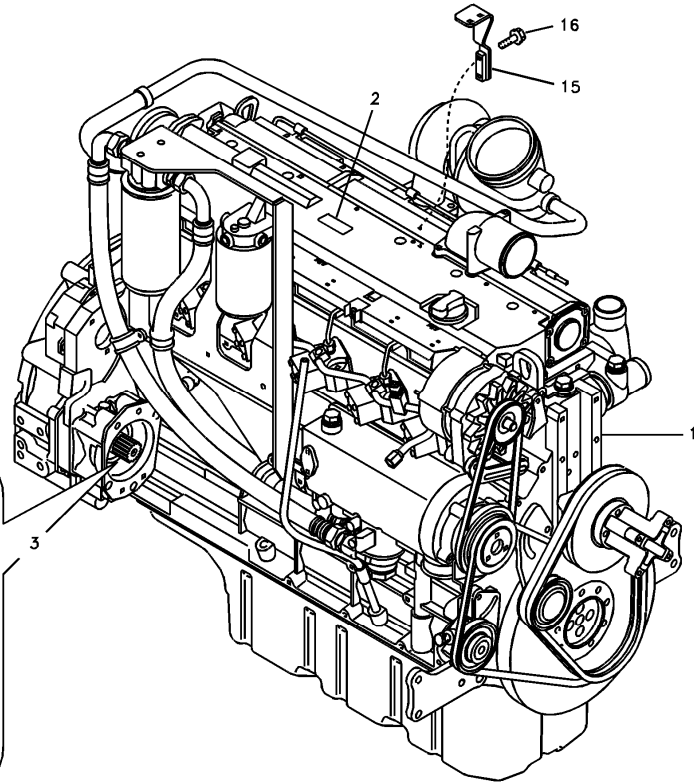

Date: 2013/11/18	Image id: 1010993	Catalogue: 56140	Model: EC240B LC
Brand: Volvo	Serial: 10001-12640, 30001-30258	Group/Section: 210/100	Title: Engine

Volvo Construction
Equipment
1010993

Section option	Kit	Option description
VOE8277587		Basic Machine EC240B
VOE8277673	VOE14515978	Leak-off line for slope-rotator on basic machine
VOE8278909		Engine with Epa label EMISSION CERTIFICATED FROM EPA
VOE8278910		Engine with Eu label EMISSION CERTIFICATED FROM EU
VOE8278911		Engine without Epa label INT AND KOREAN MARKET