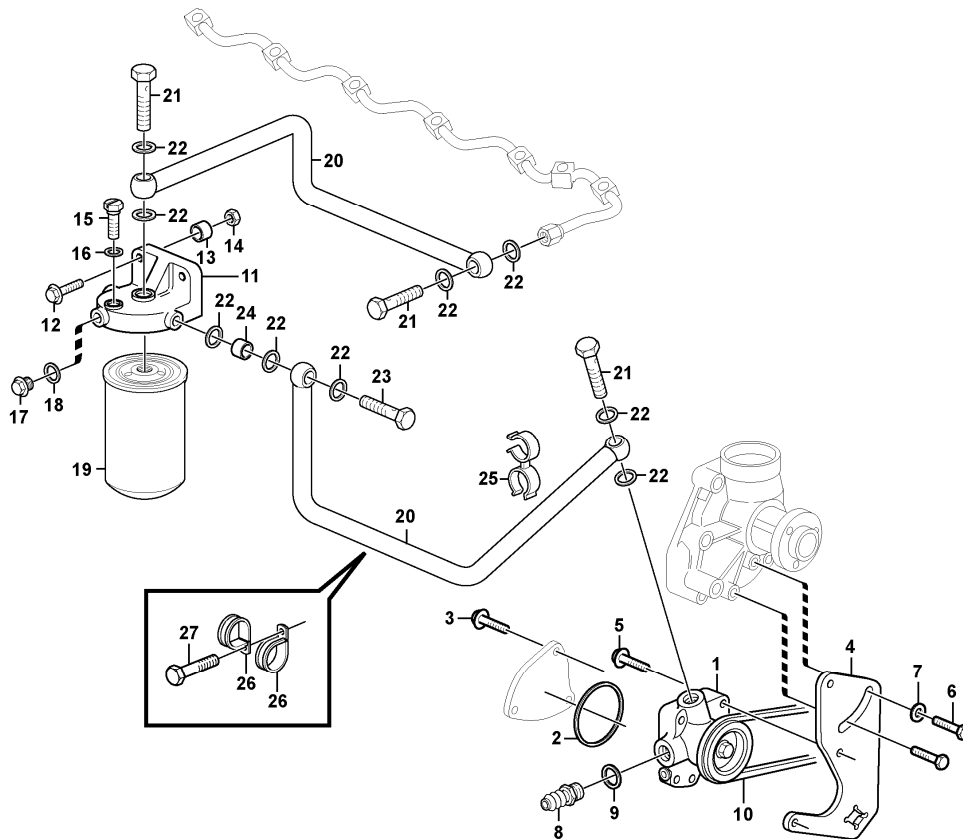

Date: 2013/11/18	Image id: 1034028	Catalogue: 56140	Model: EC240B LC
Brand: Volvo	Serial: 10001-12640, 30001-30258	Group/Section: 233/100	Title: Fuel pump

Volvo Construction
Equipment
1034028

Section option	Kit	Option description
VOE8277587		Basic Machine EC240B
VOE8278909		Engine with Epa label EMISSION CERTIFICATED FROM EPA
VOE8278910		Engine with Eu label EMISSION CERTIFICATED FROM EU
VOE8278911		Engine without Epa label INT AND KOREAN MARKET

Q1-Q5	Option	Option description	
Q1 8277587 S/N -10813	VOE8277587	Basic Machine EC240B	
Q2 8278909 S/N 10814-	VOE8278909	Engine with Epa label EMISSION CERTIFICATED FROM EPA	
Q3 8278910 S/N 10814-	VOE8278910	Engine with Eu label EMISSION CERTIFICATED FROM EU	
Q4 8278911 S/N 10814-	VOE8278911	Engine without Epa label INT AND KOREAN MARKET