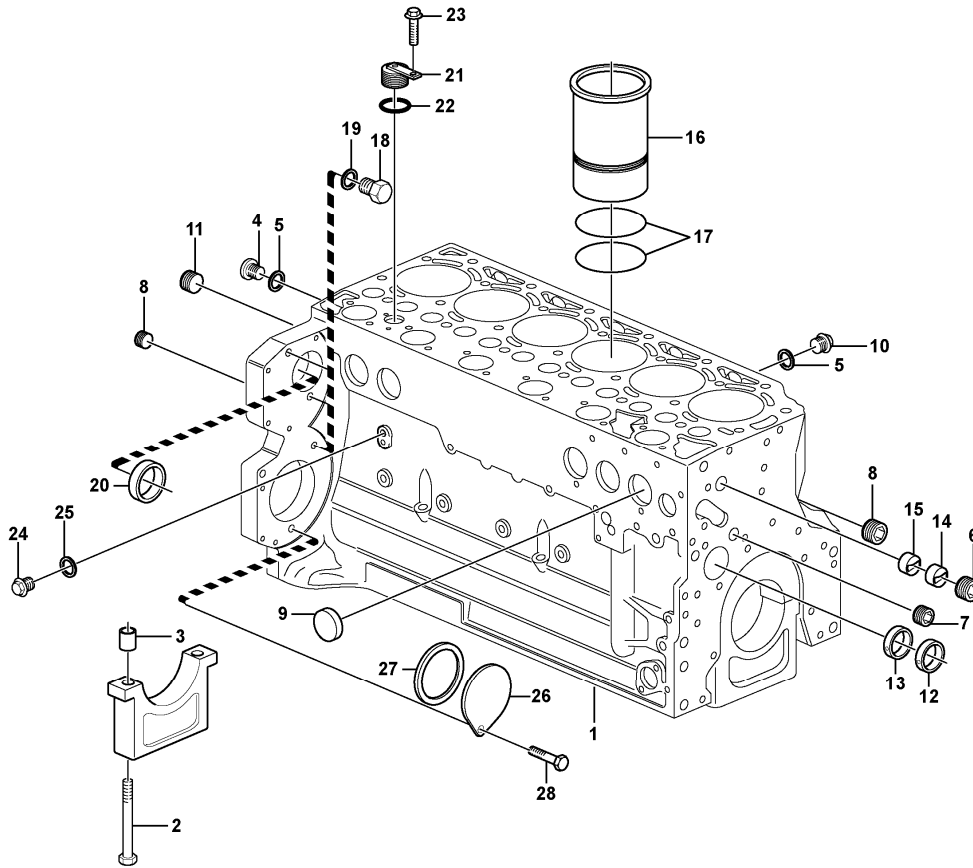

Date: 2013/11/17	Image id: 1020762	Catalogue: 20079	Model: EC240B FX
Brand: Volvo	Serial: 80361-85000	Group/Section: 212/100	Title: Cylinder block

Volvo Construction
Equipment
1020762

Section option	Kit	Option description
VOE8277587		Basic Machine EC240B
VOE8278909		Engine with Epa label EMISSION CERTIFICATED FROM EPA
VOE8278910		Engine with Eu label EMISSION CERTIFICATED FROM EU
VOE8278911		Engine without Epa label INT AND KOREAN MARKET

Q1-Q5	Option	Option description	
Q1 8277587 S/N -10813	VOE8277587	Basic Machine EC240B	
Q2 8278909 S/N 10814-	VOE8278909	Engine with Epa label EMISSION CERTIFICATED FROM EPA	
Q3 8278910 S/N 10814-	VOE8278910	Engine with Eu label EMISSION CERTIFICATED FROM EU	
Q4 8278911 S/N 10814-	VOE8278911	Engine without Epa label INT AND KOREAN MARKET	

Pos	Part	Q1	Q2	Q3	Q4	Q5	PS	Kit	Description	Option(s)	Remark