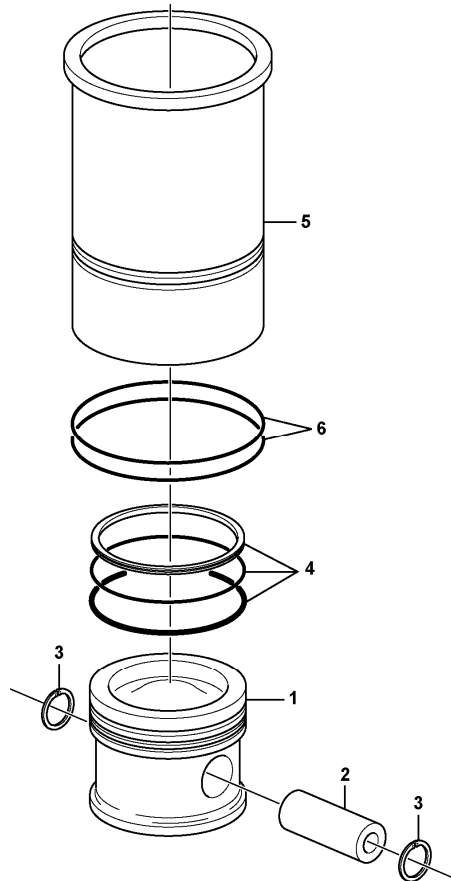

Date: 2013/11/17	Image id: 1019005	Catalogue: 20079	Model: EC240B FX
Brand: Volvo	Serial: 80361-85000	Group/Section: 213/110	Title: Cylinder liner and piston

Volvo Construction
Equipment
1019005

Section option	Kit	Option description
VOE8279626		Engine with Epa label EMISSION CERTIFICATED FROM EU&EPA

Q1-Q5	Option	Option description	
Q1 8279626 S/N 80001-	VOE8279626	Engine with Epa label EMISSION CERTIFICATED FROM EU&EPA	

Pos	Part	Q1	Q2	Q3	Q4	Q5	PS	Kit	Description	Option(s)	Remark
	VOE20865990	6							Cyl Liner Kit		
1		6					NS		•Piston		
2	VOE20405577	6							••Gudgeon pin		
3	VOE20405576	12							••Retaining ring		
4	VOE21299547	6							••Piston ring kit		(VOE20450775)
5		6					NS		•Cylinder Liner		
6	VOE20412762	12							••O-ring