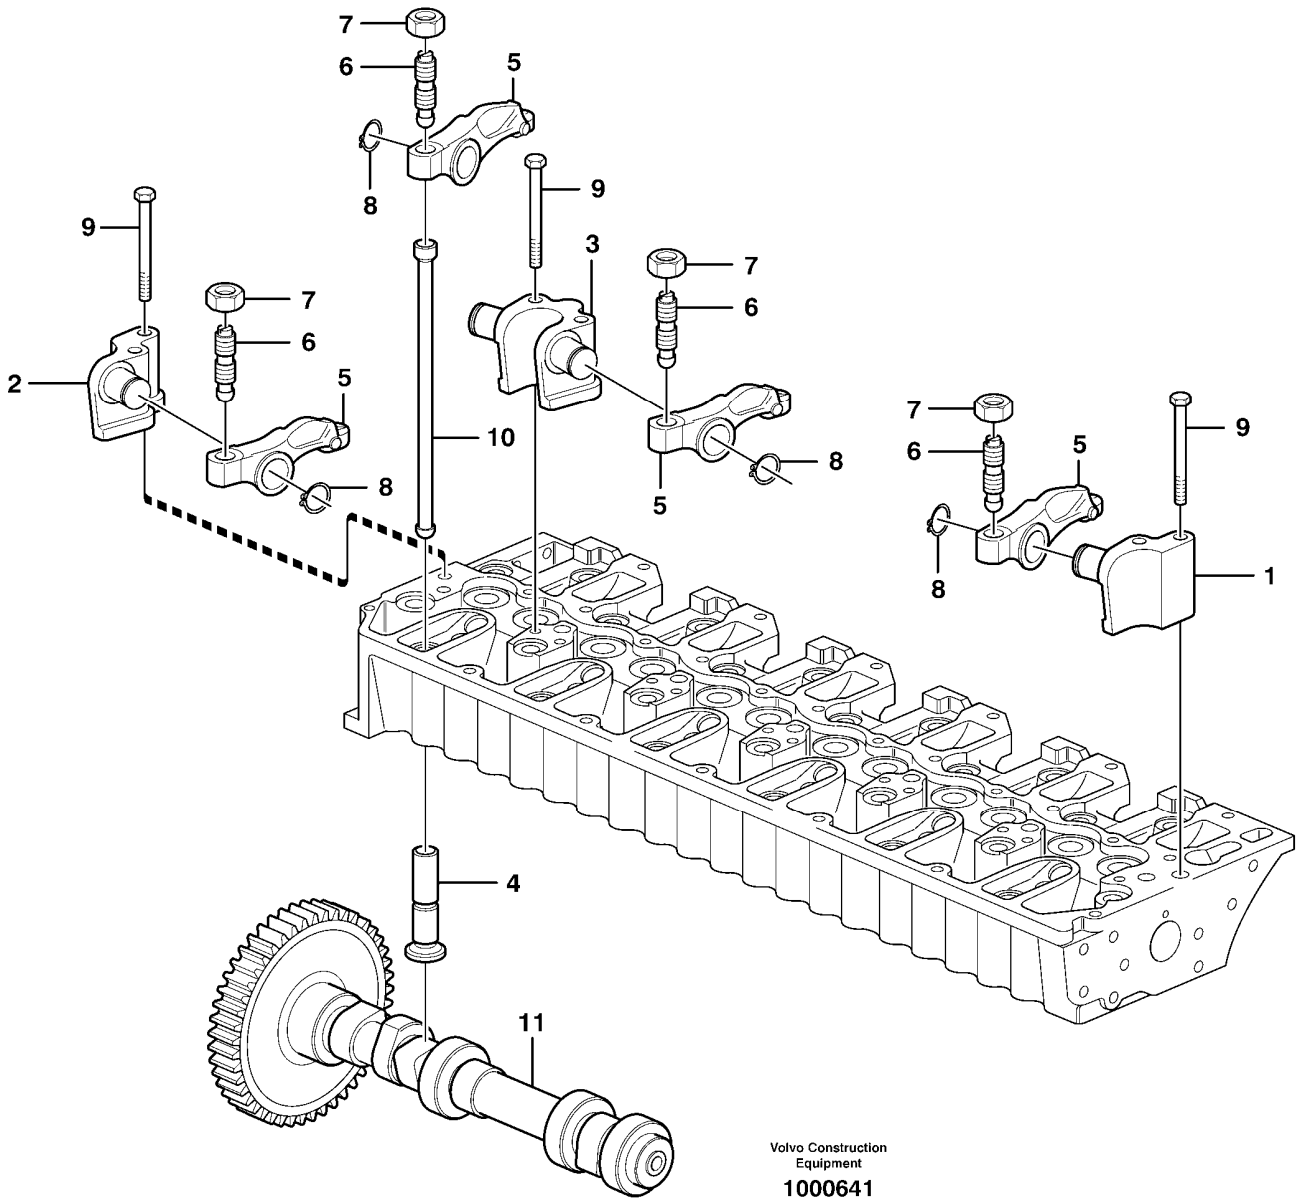

Date: 2013/11/17	Image id: 1000641	Catalogue: 20079	Model: EC240B FX
Brand: Volvo	Serial: 80361-85000	Group/Section: 214/100	Title: Valve mechanism

Volvo Construction
Equipment
1000641

Section option	Kit	Option description
VOE8277587		Basic Machine EC240B
VOE8278909		Engine with Epa label EMISSION CERTIFICATED FROM EPA
VOE8278910		Engine with Eu label EMISSION CERTIFICATED FROM EU
VOE8278911		Engine without Epa label INT AND KOREAN MARKET

Q1-Q5	Option	Option description	
Q1 8277587 S/N -10813	VOE8277587	Basic Machine EC240B