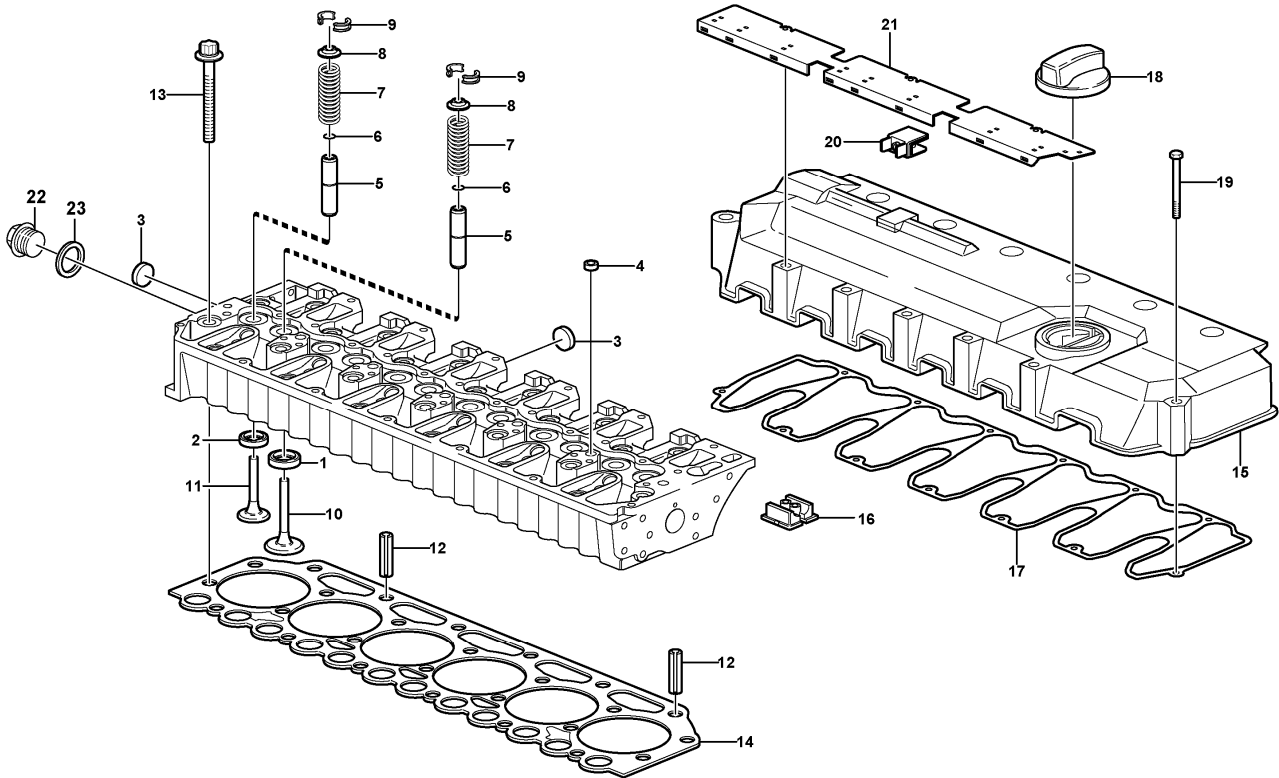

Date: 2013/11/17	Image id: 1017761	Catalogue: 20079	Model: EC240B FX
Brand: Volvo	Serial: 80361-85000	Group/Section: 211/100	Title: Cylinder head

Volvo Construction
Equipment
1017761

Section option	Kit	Option description
VOE8277587		Basic Machine EC240B
VOE8278909		Engine with Epa label EMISSION CERTIFICATED FROM EPA
VOE8278910		Engine with Eu label EMISSION CERTIFICATED FROM EU
VOE8278911		Engine without Epa label INT AND KOREAN MARKET

Q1-Q5	Option	Option description	
Q1 8277587 S/N -10813	VOE8277587	Basic Machine EC240B	
Q2 8278909 S/N 10814-	VOE8278909	Engine with Epa label EMISSION CERTIFICATED FROM EPA	
Q3 8278910 S/N 10814-	VOE8278910	Engine with Eu label EMISSION CERTIFICATED FROM EU	
Q4 8278911 S/N 10814-	VOE8278911	Engine without Epa label INT AND KOREAN MARKET	

Pos	Part	Q1	Q2	Q3	Q4	Q5	PS	Kit	Description	Option(s)	Remark