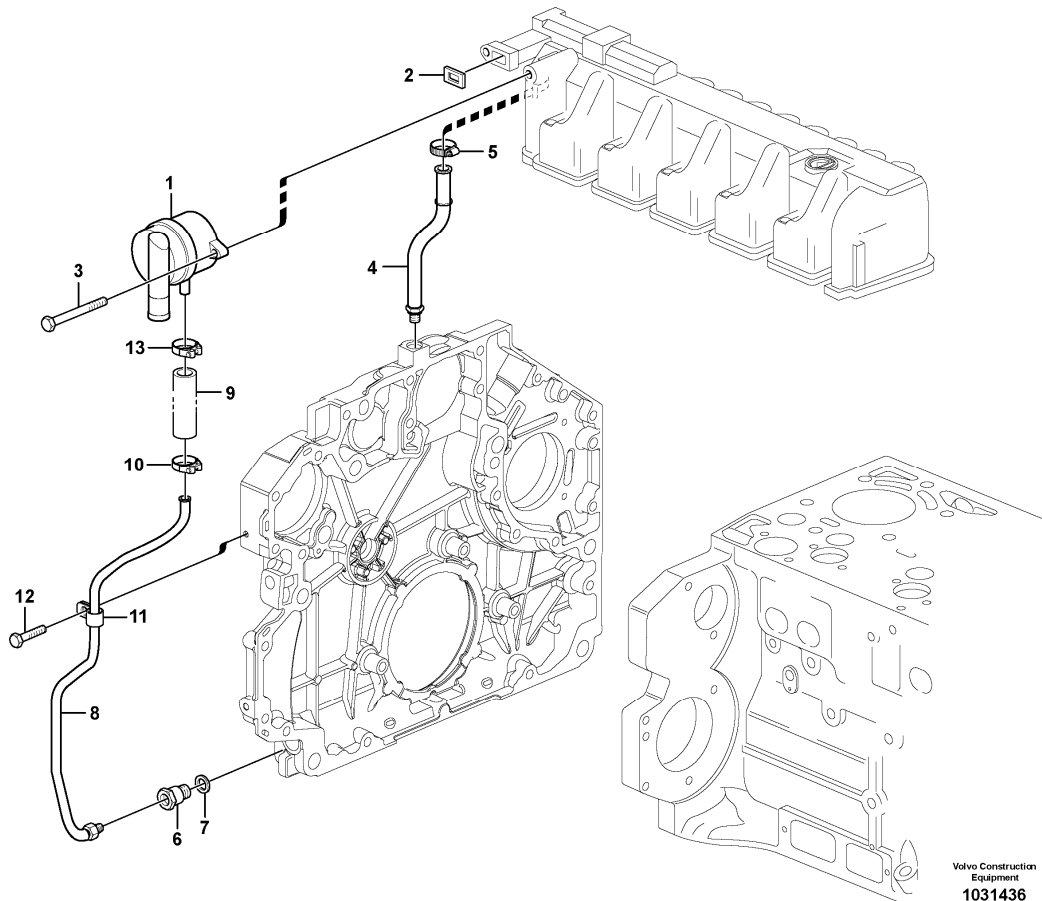

Date: 2013/11/17	Image id: 1031436	Catalogue: 20079	Model: EC240B FX
Brand: Volvo	Serial: 80361-85000	Group/Section: 212/310	Title: Crankcase ventilation

Section option	Kit	Option description
VOE8279626		Engine with Epa label EMISSION CERTIFICATED FROM EU&EPA

Q1-Q5	Option	Option description
Q1 8278626 S/N 80001-		

Pos	Part	Q1	Q2	Q3	Q4	Q5	PS	Kit	Description	Option(s)	Remark
1	VOE20930510	1							Pressure regulator		
2	VOE21038626	1							•Gasket		
3	VOE20405504	2							Screw		(VOE20792147)
4	VOE20820967	1							Oil Line		
5	VOE20799673	1							Hose Clamp		
6	VOE20841133	1							Dtt Regulator		
7	VOE20460026	1							Sealing ring		
8	VOE20904725	1							Oil Line