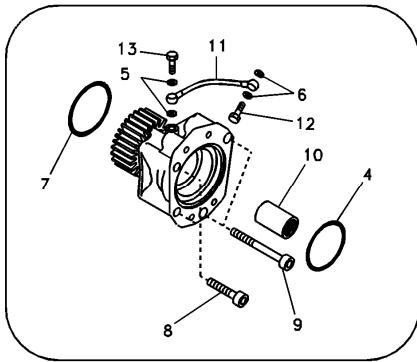

Date: 2013/11/17	Image id: 1010993	Catalogue: 20079	Model: EC240B FX
Brand: Volvo	Serial: 80361-85000	Group/Section: 210/100	Title: Engine

Volvo Construction
Equipment
1010993

Section option	Kit	Option description
VOE8277587		Basic Machine EC240B
VOE8277673	VOE14515978	Leak-off line for slope-rotator on basic machine
VOE8278909		Engine with Epa label EMISSION CERTIFICATED FROM EPA
VOE8278910		Engine with Eu label EMISSION CERTIFICATED FROM EU
VOE8278911		Engine without Epa label INT AND KOREAN MARKET