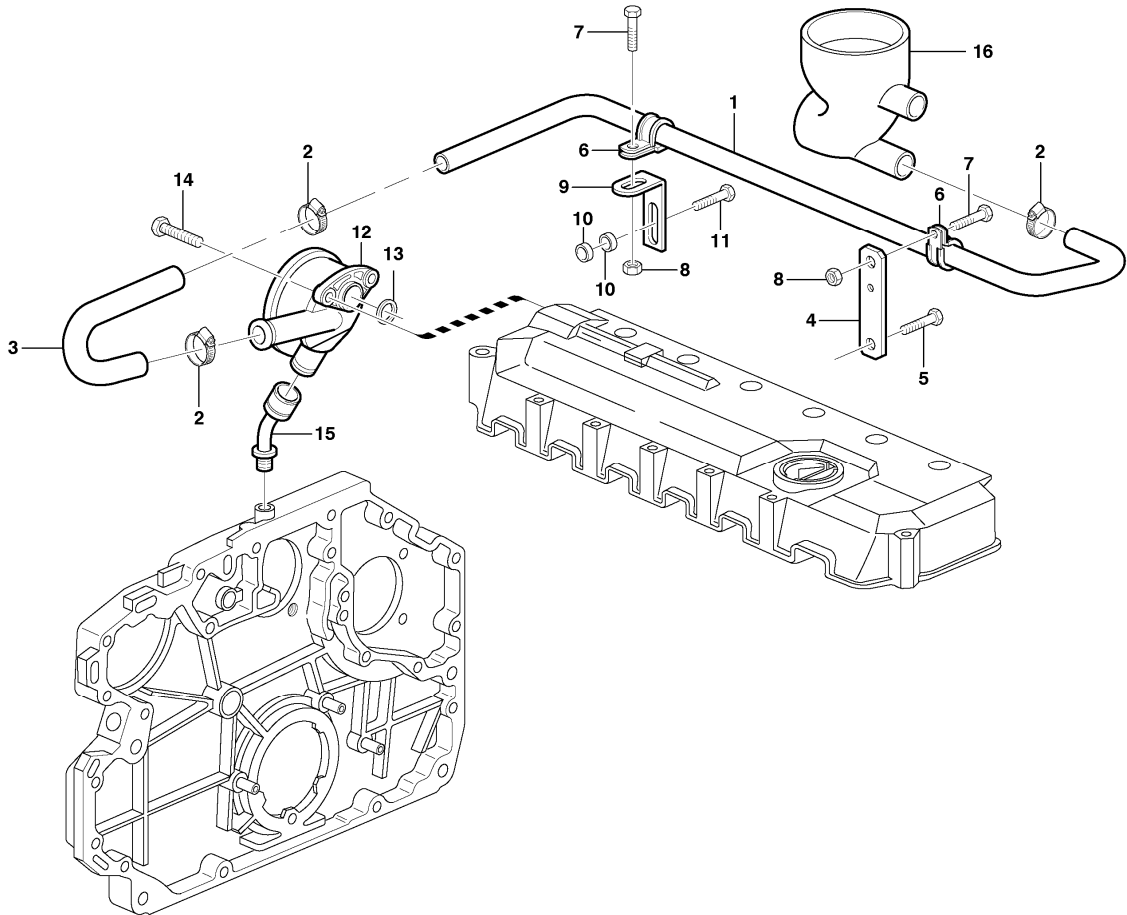

Date: 2013/11/17	Image id: 1000524	Catalogue: 20079	Model: EC240B FX
Brand: Volvo	Serial: 80361-85000	Group/Section: 212/300	Title: Crankcase ventilation

Section option	Kit	Option description
VOE8277587		Basic Machine EC240B
VOE8278909		Engine with Epa label EMISSION CERTIFICATED FROM EPA
VOE8278910		Engine with Eu label EMISSION CERTIFICATED FROM EU
VOE8278911		Engine without Epa label INT AND KOREAN MARKET

Q1-Q5	Option	Option description	
Q1 8277587 S/N -10813	VOE8277587	Basic Machine EC240B	
Q2 8278909 S/N 10814-	VOE8278909	Engine with Epa label EMISSION CERTIFICATED FROM EPA	
Q3 8278910 S/N 10814-	VOE8278910	Engine with Eu label EMISSION CERTIFICATED FROM EU	
Q4 8278911 S/N 10814-	VOE8278911	Engine without Epa label INT AND KOREAN MARKET	

Pos	Part	Q1	Q2	Q3	Q4	Q5	PS	Kit	Description	Option(s)	Remark