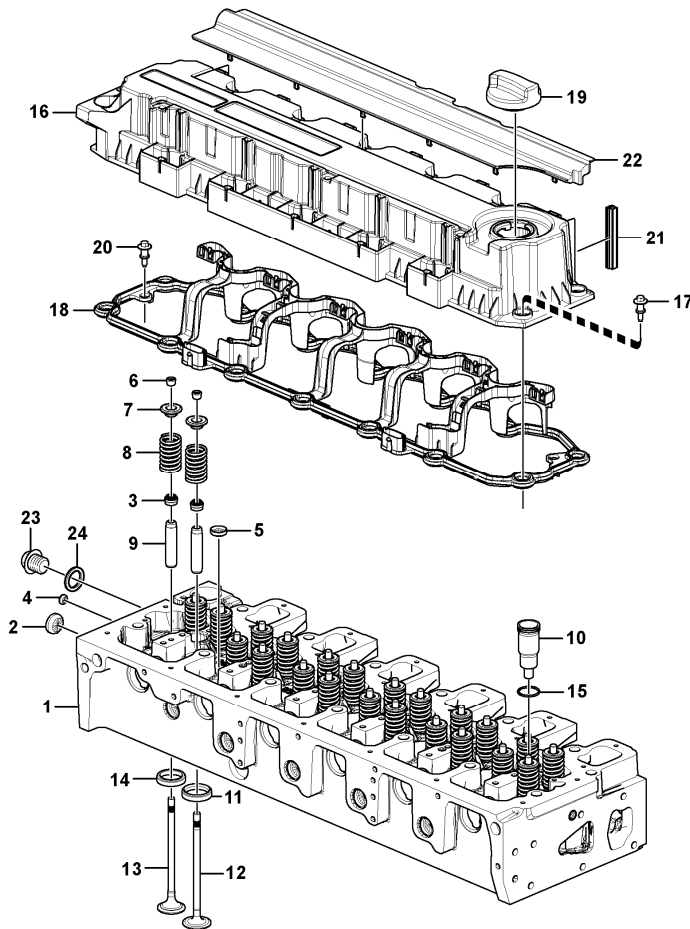

Date: 2013/11/3	Image id: 1063848	Catalogue: 20630	Model: EC235D NL
Brand: Volvo	Serial: 220001-	Group/Section: 210/150	Title: Engine with fitting parts 8290873

Volvo Construction
Equipment
1063848

Section option	Kit	Option description
VOE8290873		Engine D6H , EU

Pos	Part	Q1	Q2	Q3	Q4	Q5	PS	Kit	Description	Option(s)	Remark
1	VOE14882690	1							Hose		
2	VOE943475	2							Hose clamp		
3	VOE946440	2							Flange screw		
4	VOE14500292	1							Clip		

Date: 2013/11/3	Image id: 1000126	Catalogue: 20630	Model: EC235D NL
Brand: Volvo	Serial: 220001-	Group/Section: 210/200	Title: Repair kits for engine

Volvo Construction
Equipment
1060237

Section option	Kit	Option description
VOE8290174		Engine Installation EU
VOE8291325		Engine Installation US

Pos	Part	Q1	Q2	Q3	Q4	Q5	PS	Kit	Description	Option(s)	Remark
1	VOE21753879	1							Cylinder head		
2	VOE20834024	6							•Cap plug		
3	VOE20459855	24							•Valve seal		
4	VOE20914266	2							•Core Plug		
5	VOE20412733	16							•Core plug		
6	VOE20459857	48							•Valve sleeve		
7	VOE20788860	24							•Cap		
8	VOE21775124	24							•Valve spring		
9	VOE21705499	24							•Valve guide		
10	VOE20903104	6							•Sleeve		
11	VOE21775154	12							•Valve insert		

Pos	Part	Q1	Q2	Q3	Q4	Q5	PS	Kit	Description	Option(s)	Remark
1	VOE14615052	1							Hose		
2	VOE943474	1							Hose clamp		
3	VOE14500297	1							Clip		
4	VOE946471	1							Flange screw		

Date: 2013/11/3	Image id: 1024633	Catalogue: 20630	Model: EC235D NL
Brand: Volvo	Serial: 220001-	Group/Section: 213/100	Title: Cylinder liner and piston 8290873