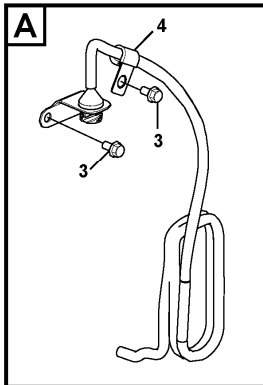

Date: 2013/11/3	Image id: 1063848	Catalogue: 20630	Model: EC235D NL
Brand: Volvo	Serial: 220001-	Group/Section: 210/150	Title: Engine with fitting parts 8290873

Volvo Construction
Equipment
1063848

Section option	Kit	Option description
VOE8290873		Engine D6H , EU

Pos	Part	Q1	Q2	Q3	Q4	Q5	PS	Kit	Description	Option(s)	Remark
1	VOE14882690	1							Hose		
2	VOE943475	2							Hose clamp		
3	VOE946440	2							Flange screw		
4	VOE14500292	1							Clip		

Date: 2013/11/3	Image id: 1000126	Catalogue: 20630	Model: EC235D NL
Brand: Volvo	Serial: 220001-	Group/Section: 210/200	Title: Repair kits for engine