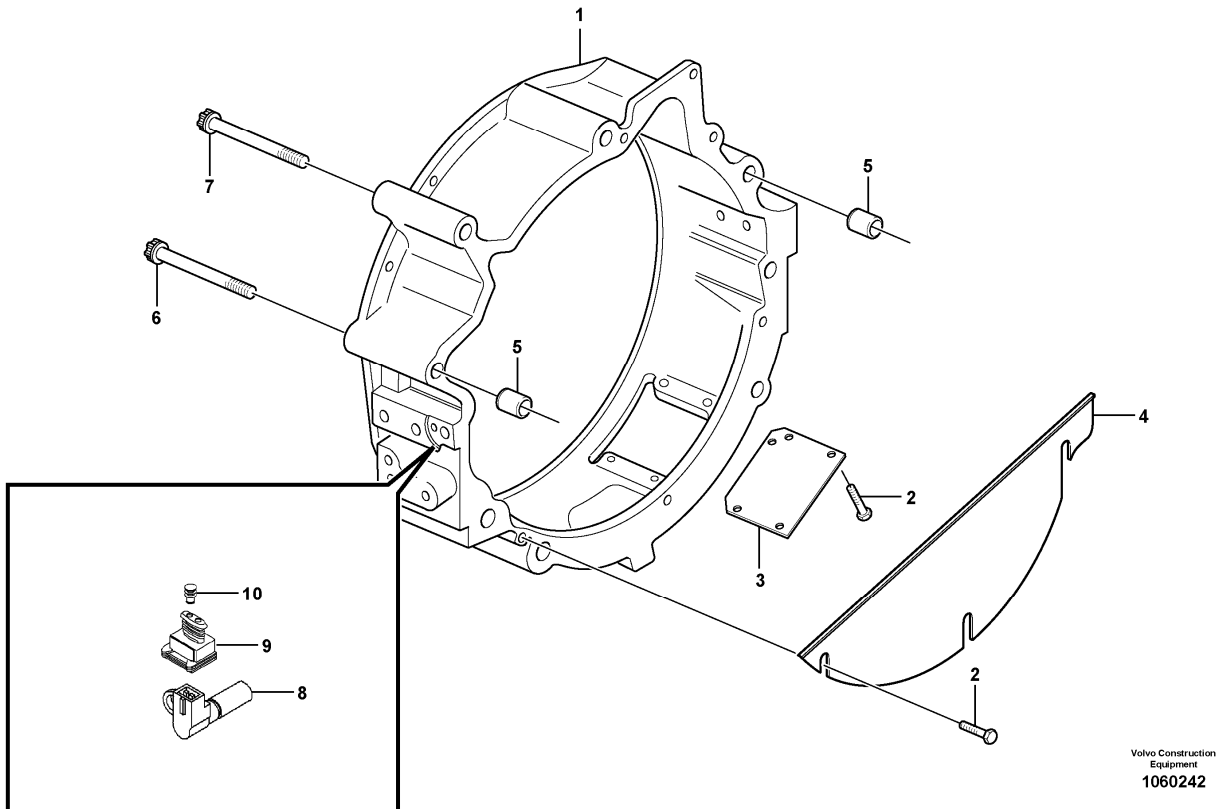

Date: 2013/11/3	Image id: 1060242	Catalogue: 20630	Model: EC235D NL
Brand: Volvo	Serial: 220001-	Group/Section: 216/150	Title: Flywheel housing 8290873

Section option	Kit	Option description
VOE15165690		Engine D6H , EU
VOE8290873		Engine D6H , EU

Pos	Part	Q1	Q2	Q3	Q4	Q5	PS	Kit	Description	Option(s)	Remark
1	VOE21018780	1							Flywheel Hsg		
2	VOE20405729	7							•Screw		
3	VOE20547288	1							•Cover Plate		
4	VOE20459989	1							•Cover		
5	VOE21455862	2							Bushing		
6	VOE20459996	2							Screw		
7	VOE20459995	4							Screw		
8	VOE20964264	1							Sensor		SE2707
9	VOE20551333	1							Housing		
10	VOE20459896	2							Plug