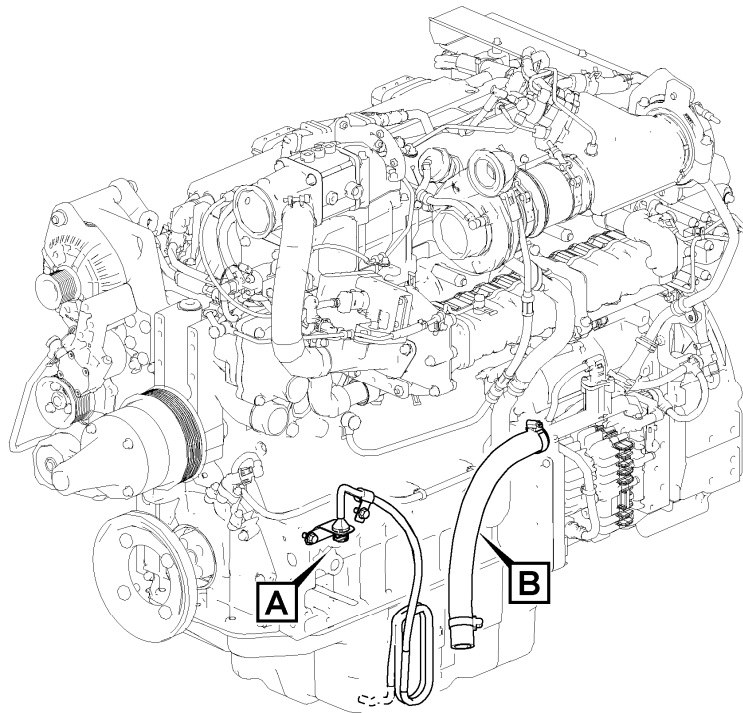

Date: 2013/11/3	Image id: 1063848	Catalogue: 20630	Model: EC235D NL
Brand: Volvo	Serial: 220001-	Group/Section: 210/150	Title: Engine with fitting parts 8290873

Volvo Construction
Equipment
1063848

Section option	Kit	Option description
VOE8290873		Engine D6H , EU

Pos	Part	Q1	Q2	Q3	Q4	Q5	PS	Kit	Description	Option(s)	Remark
1	VOE14882690	1							Hose		
2	VOE943475	2							Hose clamp		
3	VOE946440	2							Flange screw		
4	VOE14500292	1							Clip		

Date: 2013/11/3	Image id: 1000126	Catalogue: 20630	Model: EC235D NL
Brand: Volvo	Serial: 220001-	Group/Section: 210/200	Title: Repair kits for engine