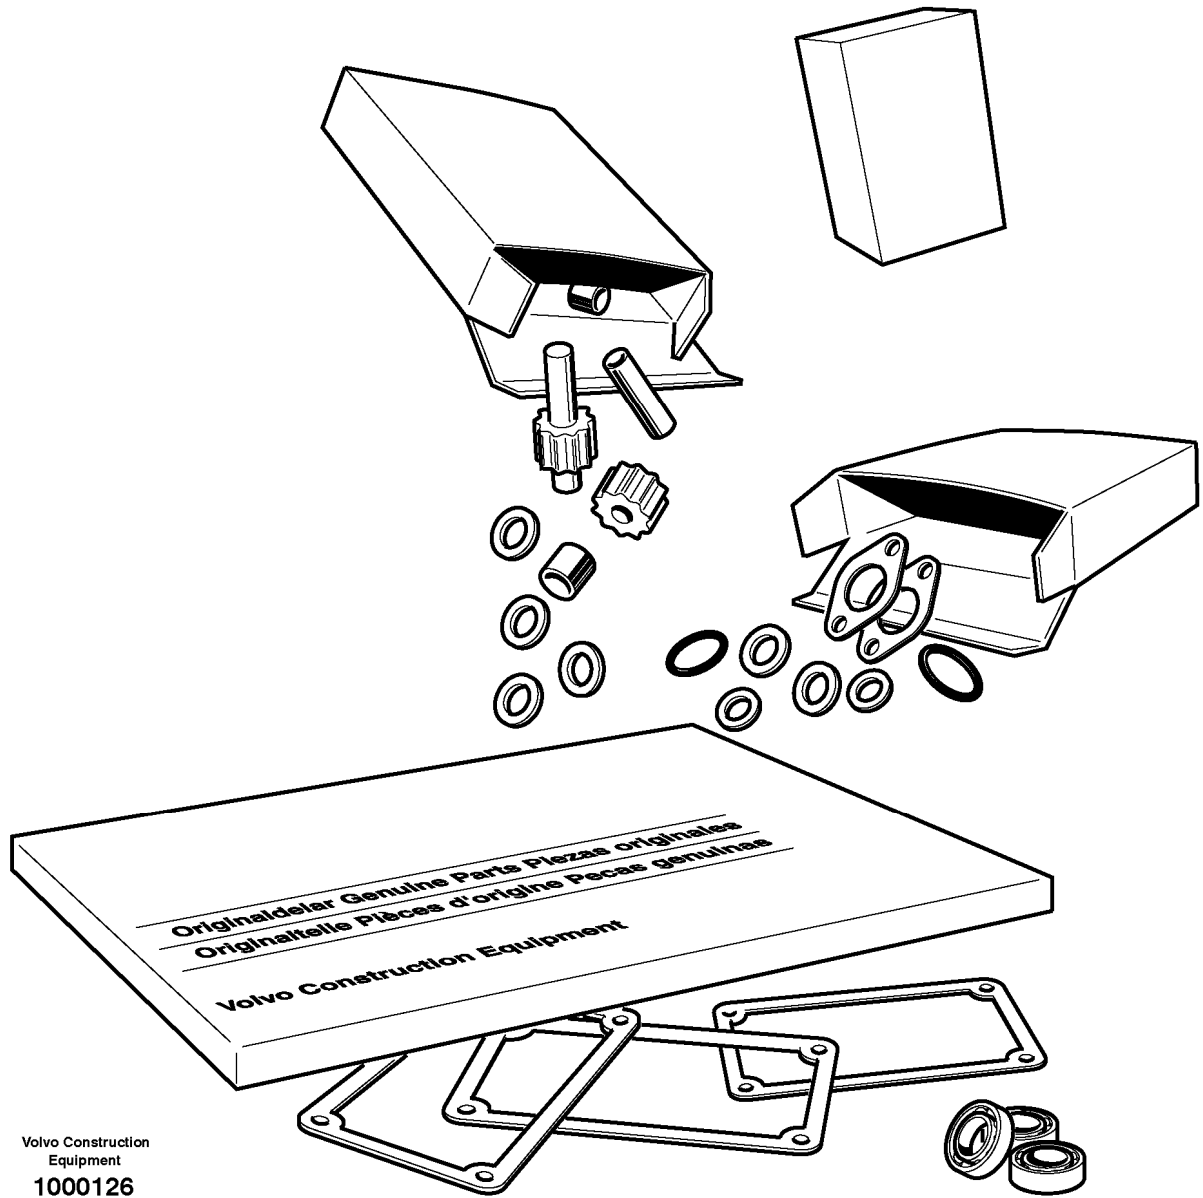

Date: 2013/11/3	Image id: 1063848	Catalogue: 20630	Model: EC235D NL
Brand: Volvo	Serial: 220001-	Group/Section: 210/150	Title: Engine with fitting parts 8290873

Volvo Construction
Equipment
1063848

Section option	Kit	Option description
VOE8290873		Engine D6H , EU

Pos	Part	Q1	Q2	Q3	Q4	Q5	PS	Kit	Description	Option(s)	Remark
1	VOE14882690	1							Hose		
2	VOE943475	2							Hose clamp		
3	VOE946440	2							Flange screw		
4	VOE14500292	1							Clip		

Date: 2013/11/3	Image id: 1000126	Catalogue: 20630	Model: EC235D NL
Brand: Volvo	Serial: 220001-	Group/Section: 210/200	Title: Repair kits for engine