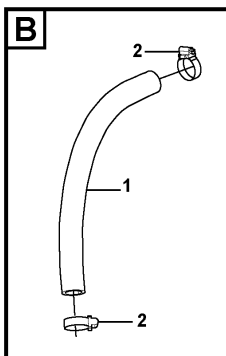

Date: 2013/11/3	Image id: 1063848	Catalogue: 20630	Model: EC235D NL
Brand: Volvo	Serial: 220001-	Group/Section: 210/150	Title: Engine with fitting parts 8290873

Volvo Construction
Equipment
1063848

Section option	Kit	Option description
VOE8290873		Engine D6H , EU

Pos	Part	Q1	Q2	Q3	Q4	Q5	PS	Kit	Description	Option(s)	Remark
1	VOE14882690	1							Hose		
2	VOE943475	2							Hose clamp		
3	VOE946440	2							Flange screw		
4	VOE14500292	1							Clip		

Date: 2013/11/3	Image id: 1000126	Catalogue: 20630	Model: EC235D NL
Brand: Volvo	Serial: 220001-	Group/Section: 210/200	Title: Repair kits for engine