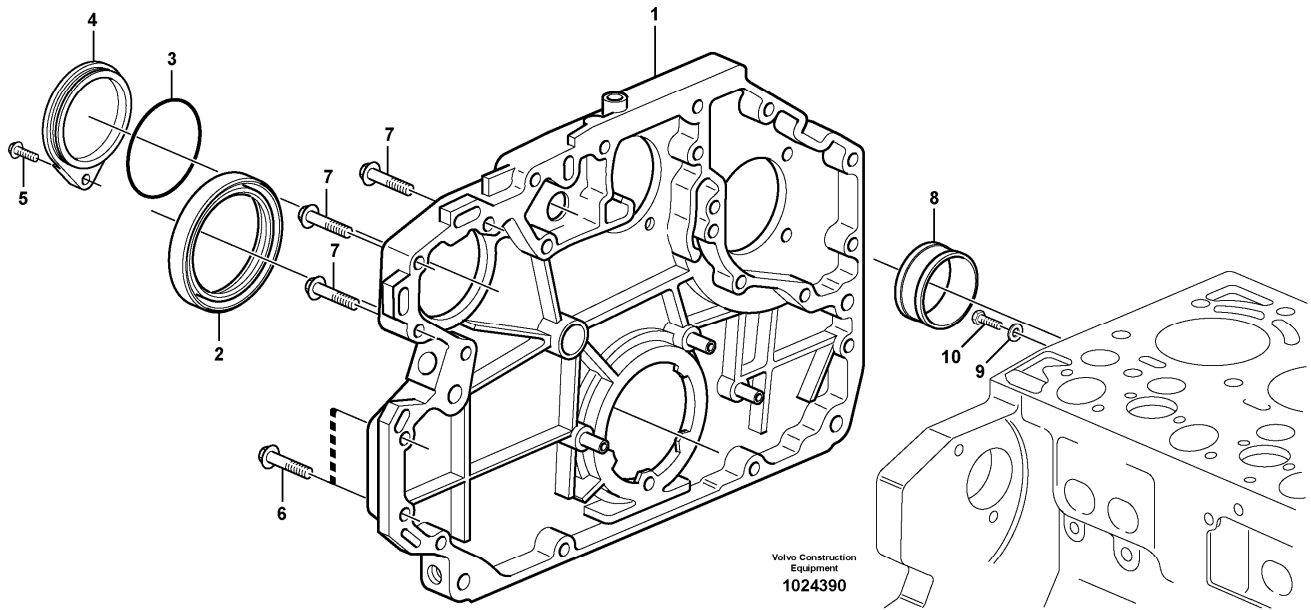

Date: 2013/11/2	Image id: 1024390	Catalogue: 20130	Model: EC235C LD
Brand: Volvo	Serial: 120001-	Group/Section: 215/100	Title: Timing gear casing

Section option	Kit	Option description
VOE14549720		Engine D6E EGE3

Q1-Q5	Option	Option description
Q1 8282066	VOE8282066	Engine with Epa label EMISSION CERTIFICATED FROM EU&EPA

Pos	Part	Q1	Q2	Q3	Q4	Q5	PS	Kit	Description	Option(s)	Remark
1	VOE20841195	1							Gear Housing		
2	VOE20459115	1							Crankshaft seal		
3	VOE20405652	1							Sealing ring		
4	VOE20950063	1							Cover		
5	VOE20405672	1							Screw		
6	VOE20412324	12							Screw		
7	VOE20450801	3							Screw		
8	VOE20460092	1							Bushing		
9	VOE20460087	1							Washer