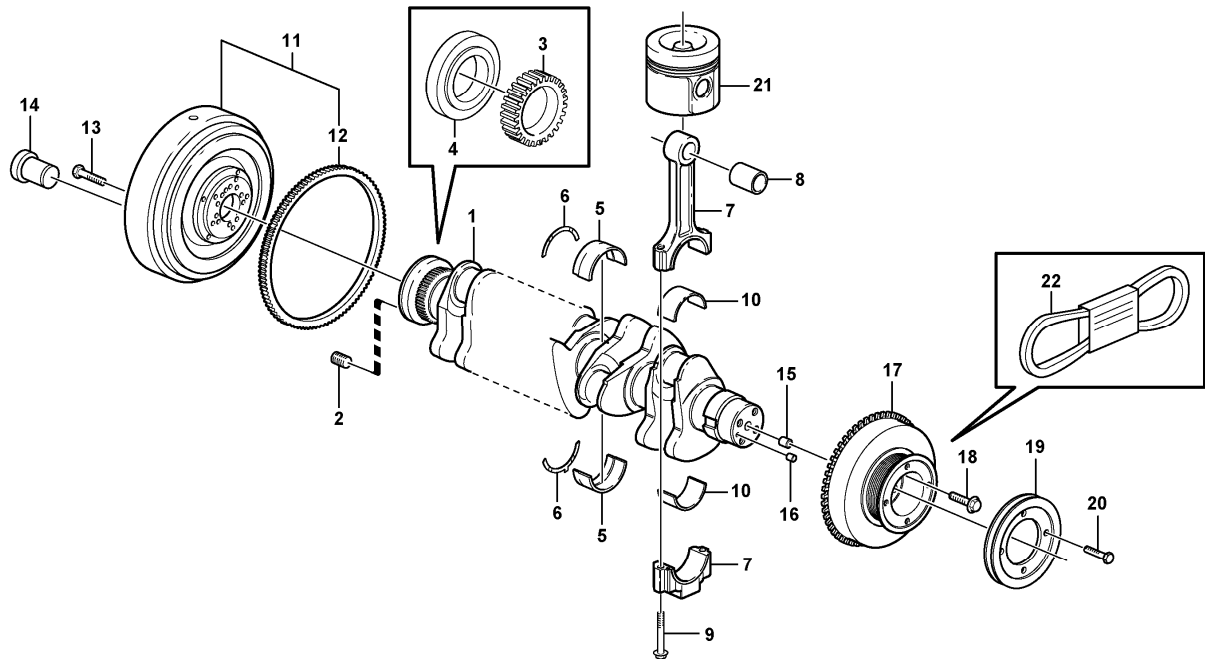

Date: 2013/11/2	Image id: 1024600	Catalogue: 20130	Model: EC235C LD
Brand: Volvo	Serial: 120001-	Group/Section: 216/100	Title: Crankshaft and related parts

Volvo Construction
Equipment
1024600

Section option	Kit	Option description
VOE14549720		Engine D6E EGE3

Q1-Q5	Option	Option description	
Q1 8282066	VOE8282066	Engine with Epa label EMISSION CERTIFICATED FROM EU&EPA	

Pos	Part	Q1	Q2	Q3	Q4	Q5	PS	Kit	Description	Option(s)	Remark
1	VOE20838068	1							Crankshaft		
2	VOE20459144	10							•Insert		
3	VOE20838102	1							•Gear		
4	VOE20791429	1							•Flywheel companion flange		
5	VOE20850106	7							Main Bearing		STD 84,00 MM
5	VOE20850110	7							Main Bearing		U SZ 83,75 MM
6	VOE20850116	2							Thrust washer		STD 2,15 MM
6	VOE20850122	2							Thrust Washer		O SZ 2,35 MM