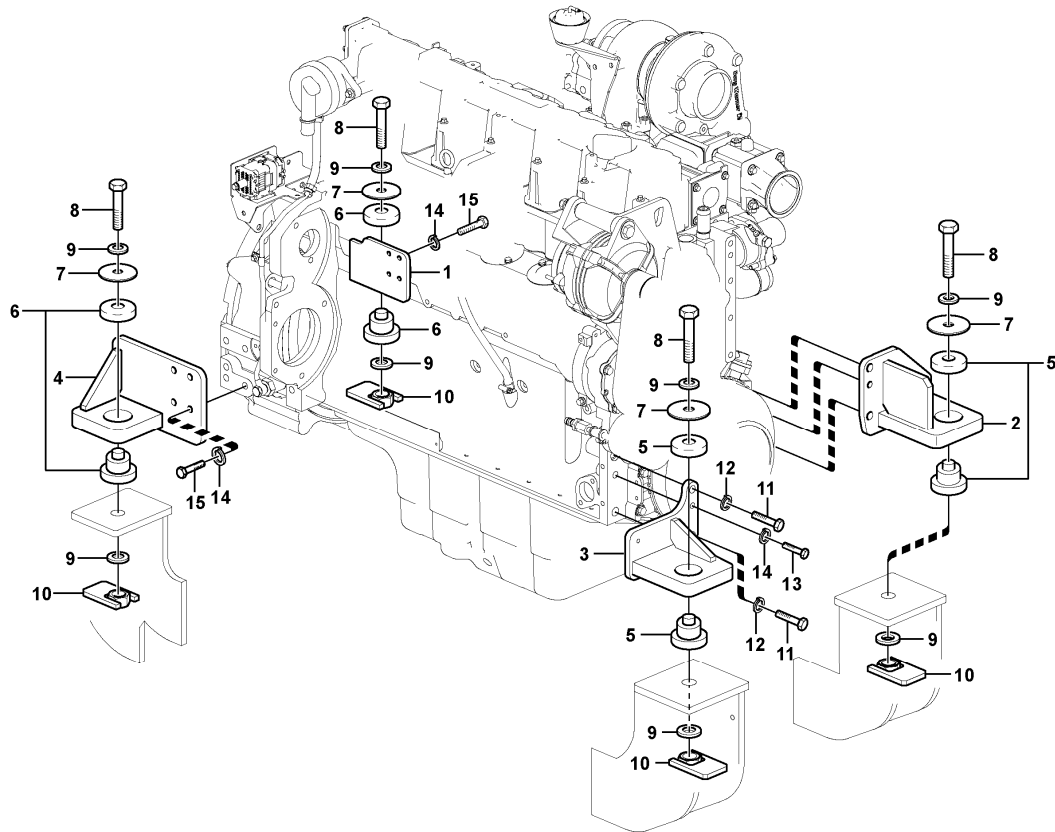

Date: 2013/11/2	Image id: 1022105	Catalogue: 20130	Model: EC235C LD
Brand: Volvo	Serial: 120001-	Group/Section: 218/100	Title: Engine mount

Volvo Construction
Equipment
1022105

Section option	Kit	Option description
VOE8281873		Cooling system AKG FOR GERMANY PLANT PRODUCTIONS/N 120001-

Q1-Q5	Option	Option description	
Q1 8281873	VOE8281873	Cooling system AKG FOR GERMANY PLANT PRODUCTIONS/N 120001-	

Pos	Part	Q1	Q2	Q3	Q4	Q5	PS	Kit	Description	Option(s)	Remark
1	VOE14532130	1							Bracket		
2	VOE14385610	1							Bracket		
3	VOE14557538	1							Bracket		
4	VOE14504925	1							Bracket		
5	VOE14526154	2							Cushion		
6	VOE14526155	2							Cushion		
7	VOE14526169	4							Plate		
8	SA9011-22221	4							Hexagon screw