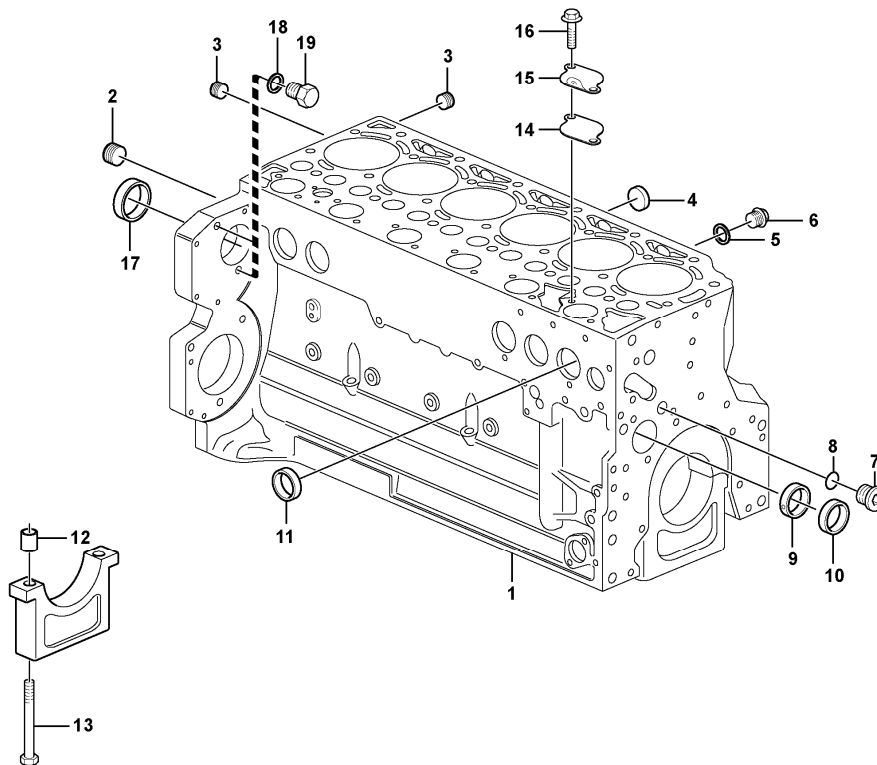

Date: 2013/11/2	Image id: 1056312	Catalogue: 20130	Model: EC235C LD
Brand: Volvo	Serial: 120001-	Group/Section: 212/100	Title: Cylinder block

Volvo Construction
Equipment
1056312

Section option	Kit	Option description
VOE14549720		Engine D6E EGE3

Q1-Q5	Option	Option description	
Q1 8282066	VOE8282066	Engine with Epa label EMISSION CERTIFICATED FROM EU&EPA	

Pos	Part	Q1	Q2	Q3	Q4	Q5	PS	Kit	Description	Option(s)	Remark
1	VOE21077566	1							Crankcase		
2	VOE20785813	1							•Plug		
3	VOE20508600	2							•Plug		
4	VOE20412745	5							•Core plug		
5	VOE13969011	2							•Gasket		
6	VOE20405716	2							•Plug		
7	VOE20998904	1							•Plug		
8	VOE20998903	1							•Sealing ring		
9	VOE20459998	1							•Camshaft bushing