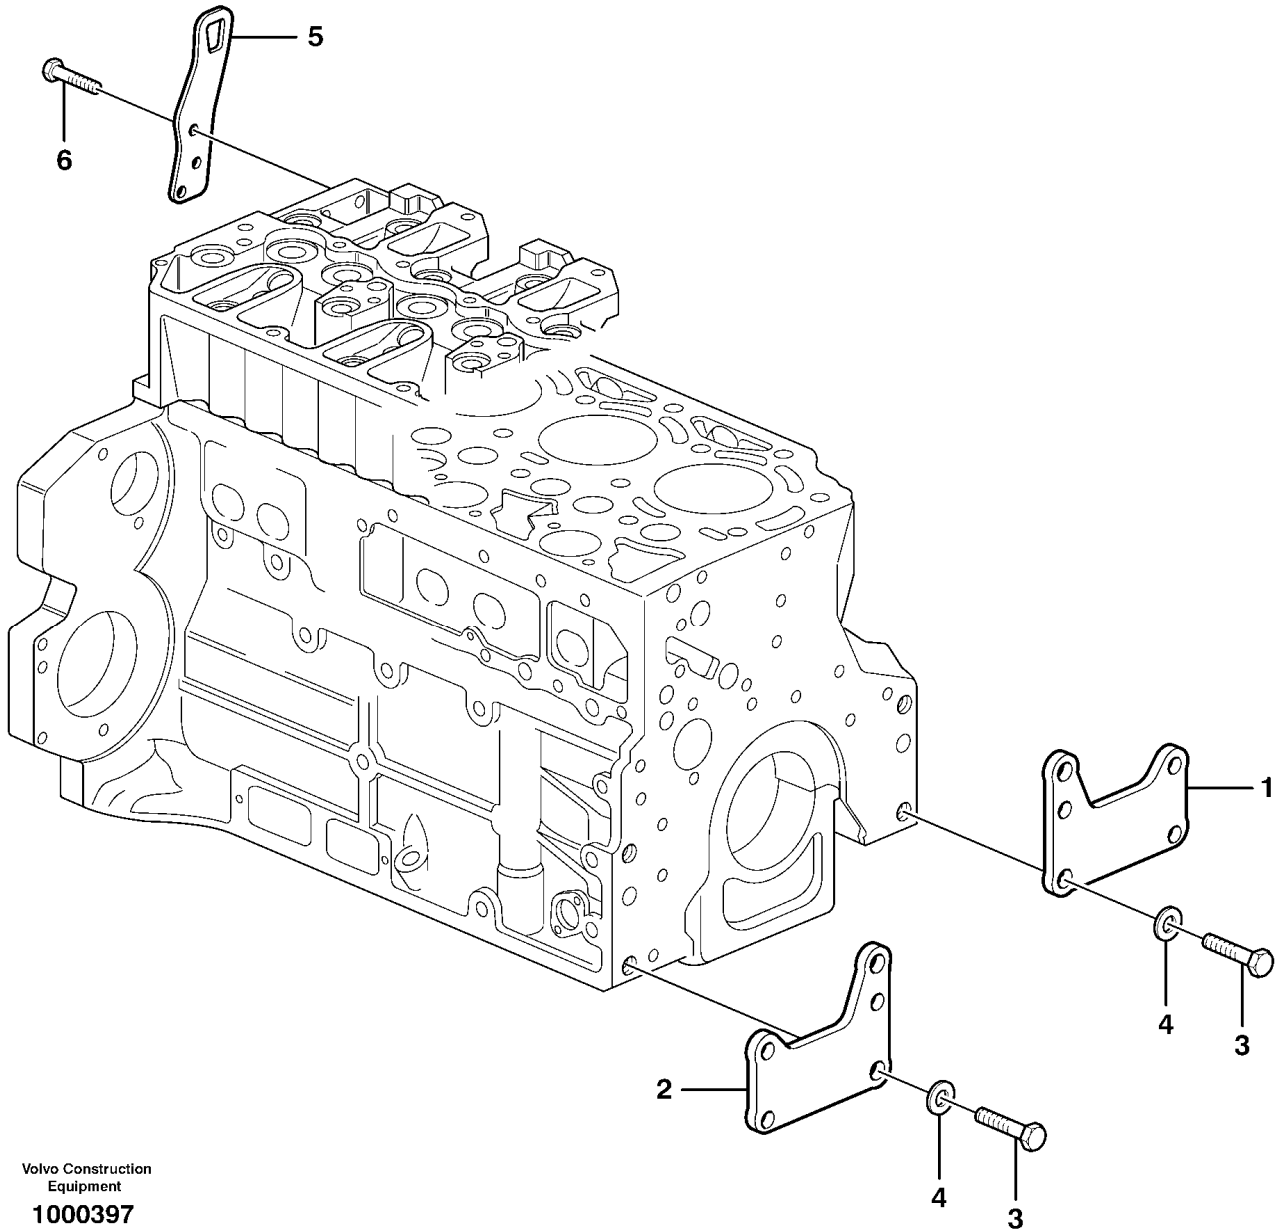

**Thank you so much for reading**

Date: <b>2013/11/2</b>	Image id: <b>1000397</b>	Catalogue: <b>20130</b>	Model: <b>EC235C LD</b>
Brand: <b>Volvo</b>	Serial: <b>120001-</b>	Group/Section: <b>218/200</b>	Title: <b>Engine mounting</b>