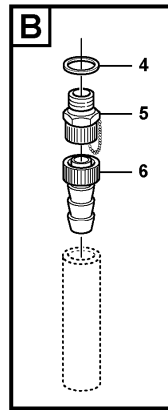

Date: 2013/11/2	Image id: 1024592	Catalogue: 20130	Model: EC235C LD
Brand: Volvo	Serial: 120001-	Group/Section: 217/100	Title: Oil sump

Volvo Construction
Equipment
1024592

Section option	Kit	Option description
VOE14549720		Engine D6E EGE3

Q1-Q5	Option	Option description
Q1 8282066	VOE8282066	Engine with Epa label EMISSION CERTIFICATED FROM EU&EPA

Pos	Part	Q1	Q2	Q3	Q4	Q5	PS	Kit	Description	Option(s)	Remark
1	VOE20840491	1							Oil Pan		(VOE21099723)
2	VOE20460022	1							Gasket		
3	VOE20405792	28							Screw		
4	VOE13947624	1							Plane gasket		
5	VOE20450851	1							Drain valve		
6	VOE20478246	1							Hose		
7	VOE20515173	1							Gasket		
8	VOE20515171	1							Plug		
9	VOE20412745	1							Core plug