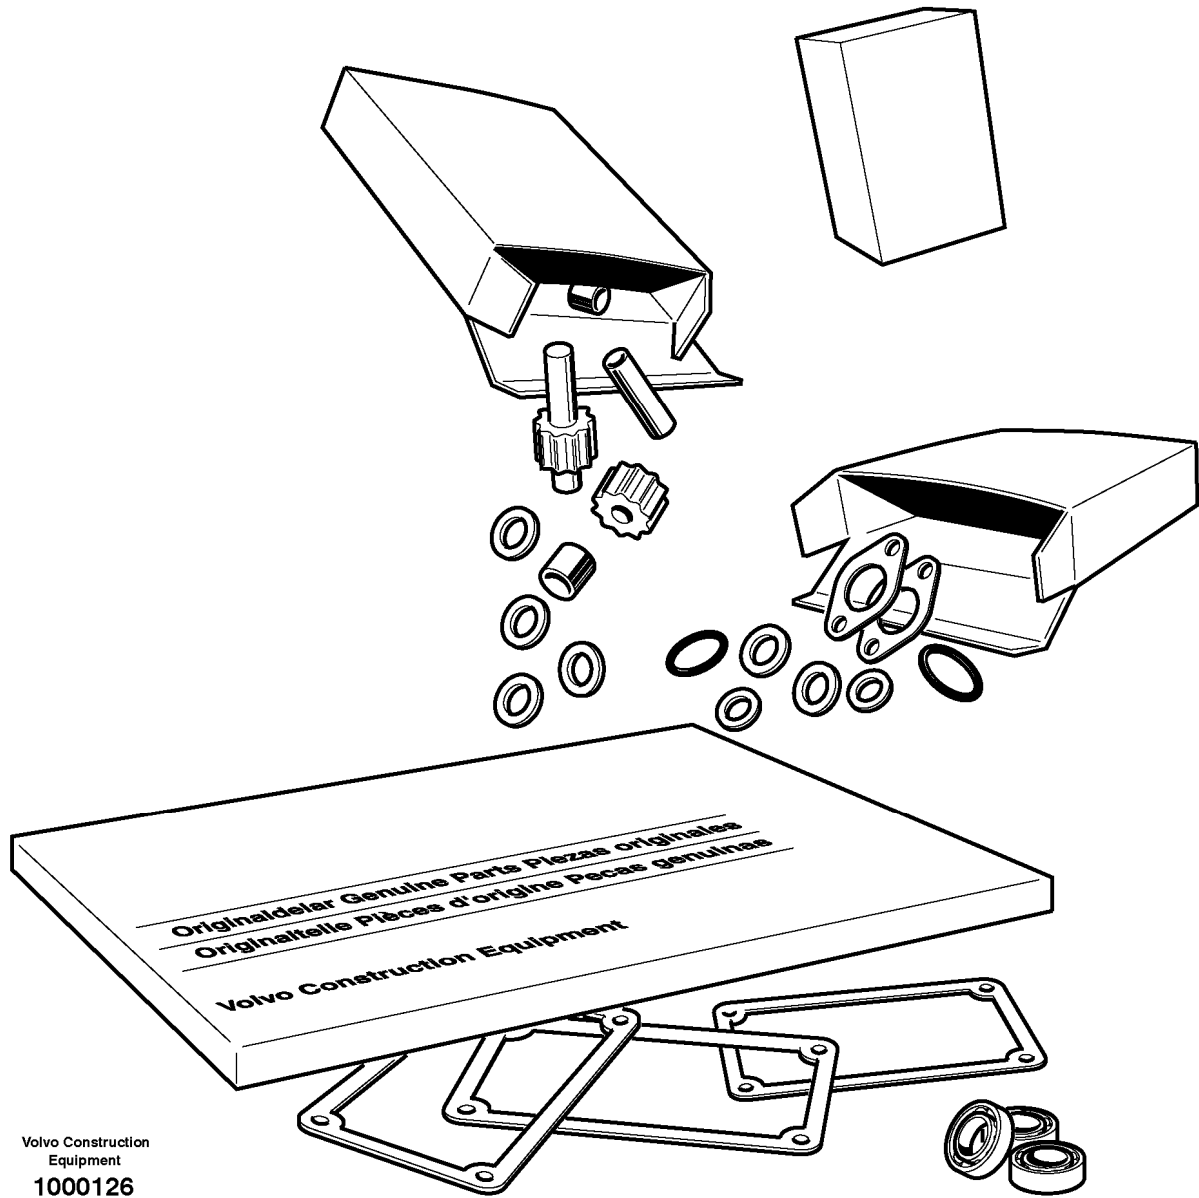

Date: 2013/11/2	Image id: 1000126	Catalogue: 20130	Model: EC235C LD
Brand: Volvo	Serial: 120001-	Group/Section: 210/300	Title: Repair kits for engine

Section option	Kit	Option description
VOE14549720		Engine D6E EGE3

Q1-Q5	Option	Option description
Q1 8282066	VOE8282066	Engine with Epa label EMISSION CERTIFICATED FROM EU&EPA

Pos	Part	Q1	Q2	Q3	Q4	Q5	PS	Kit	Description	Option(s)	Remark
1	VOE15011856	1							Overhaul kit		
2	VOE15011854	1							•Cylinder head kit