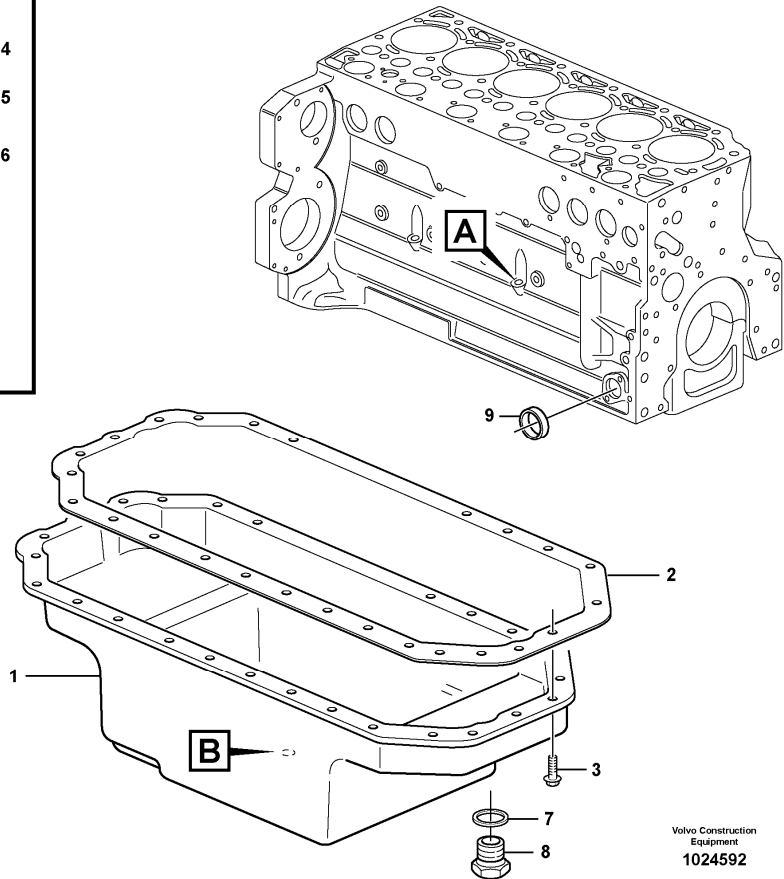

Date: 2013/11/2	Image id: 1024592	Catalogue: 20130	Model: EC235C LD
Brand: Volvo	Serial: 120001-	Group/Section: 217/100	Title: Oil sump

Volvo Construction
Equipment
1024592

Section option	Kit	Option description
VOE14549720		Engine D6E EGE3

Q1-Q5	Option	Option description
Q1 8282066	VOE8282066	Engine with Epa label EMISSION CERTIFICATED FROM EU&EPA

Pos	Part	Q1	Q2	Q3	Q4	Q5	PS	Kit	Description	Option(s)	Remark
1	VOE20840491	1							Oil Pan		(VOE21099723)
2	VOE20460022	1							Gasket		
3	VOE20405792	28							Screw		
4	VOE13947624	1							Plane gasket		
5	VOE20450851	1							Drain valve		
6	VOE20478246	1							Hose		
7	VOE20515173	1							Gasket		
8	VOE20515171	1							Plug		
9	VOE20412745	1							Core plug