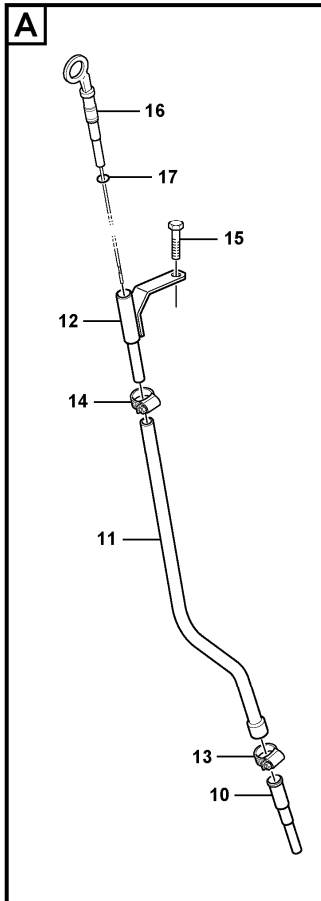

Date: 2013/11/2	Image id: 1024592	Catalogue: 20130	Model: EC235C LD
Brand: Volvo	Serial: 120001-	Group/Section: 217/100	Title: Oil sump

Volvo Construction
Equipment
1024592

Section option	Kit	Option description
VOE14549720		Engine D6E EGE3

Q1-Q5	Option	Option description
Q1 8282066	VOE8282066	Engine with Epa label EMISSION CERTIFICATED FROM EU&EPA

Pos	Part	Q1	Q2	Q3	Q4	Q5	PS	Kit	Description	Option(s)	Remark
1	VOE20840491	1							Oil Pan		(VOE21099723)
2	VOE20460022	1							Gasket		
3	VOE20405792	28							Screw		
4	VOE13947624	1							Plane gasket		
5	VOE20450851	1							Drain valve		
6	VOE20478246	1							Hose		
7	VOE20515173	1							Gasket		
8	VOE20515171	1							Plug		
9	VOE20412745	1							Core plug