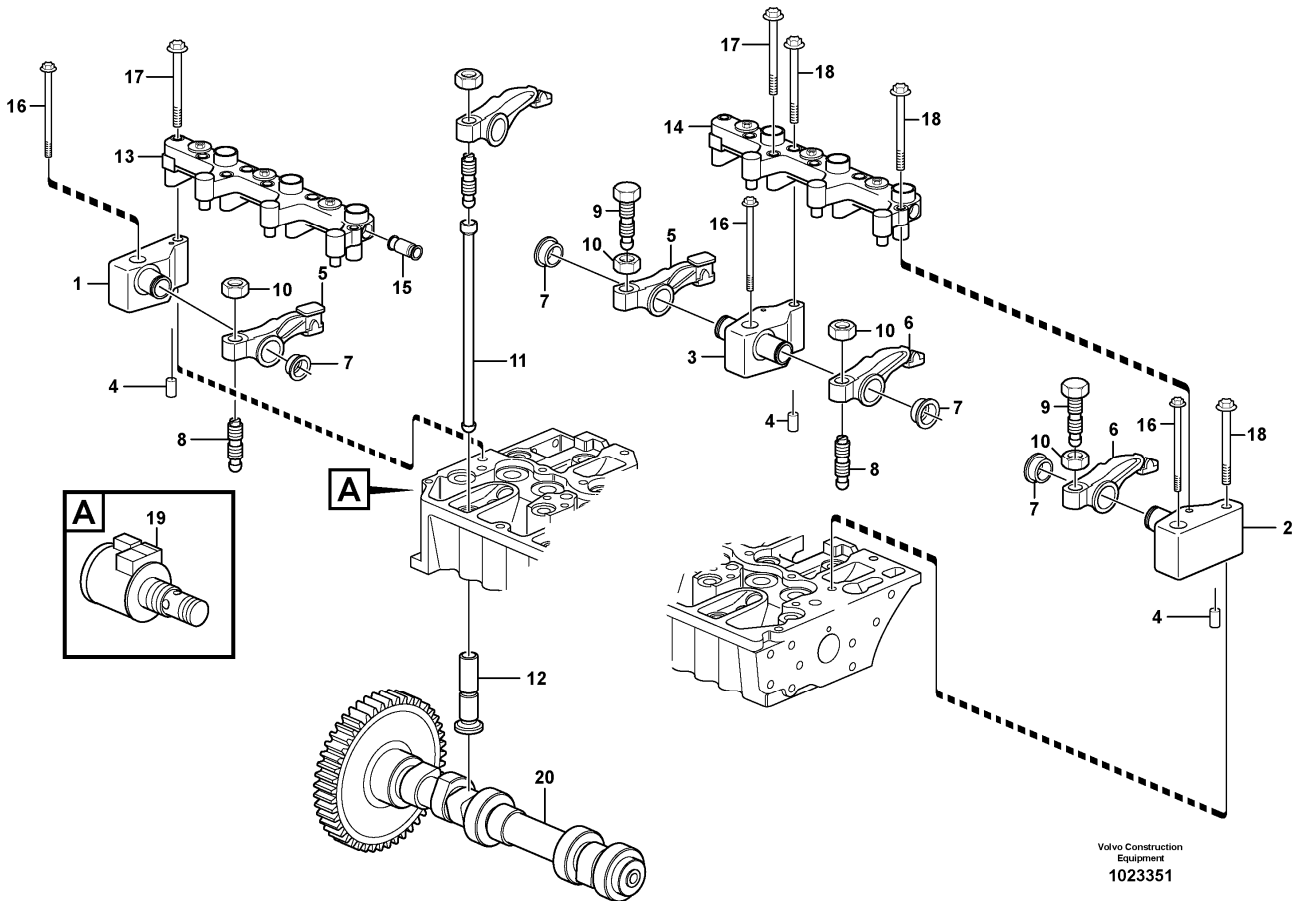

Date: 2013/11/2	Image id: 1023351	Catalogue: 20130	Model: EC235C LD
Brand: Volvo	Serial: 120001-	Group/Section: 214/100	Title: Valve mechanism

Section option	Kit	Option description
VOE14549720		Engine D6E EGE3

Q1-Q5	Option	Option description
Q1 8282066	VOE8282066	Engine with Epa label EMISSION CERTIFICATED FROM EU&EPA

Pos	Part	Q1	Q2	Q3	Q4	Q5	PS	Kit	Description	Option(s)	Remark
1	VOE20799056	1							Bracket		
2	VOE20799047	1							Bracket		
3	VOE20799053	5							Bracket		
4	VOE20790837	7							Pin		
5	VOE20792878	6							Rocker Arm		
6	VOE21448926	6							Rocker arm		(VOE20792876)
7	VOE20794115	12							Retaining ring		
8	VOE20913851	6							Adjusting Screw		
9	VOE20816389	6							Adjusting Screw