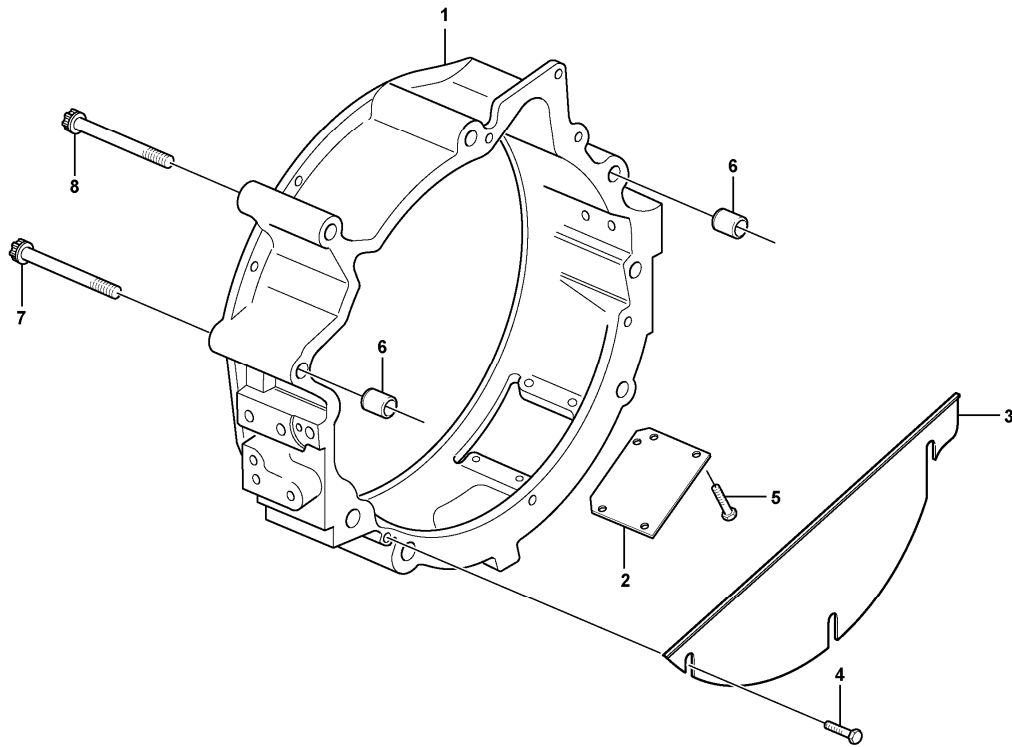

Date: 2013/11/2	Image id: 1027113	Catalogue: 20130	Model: EC235C LD
Brand: Volvo	Serial: 120001-	Group/Section: 216/200	Title: Flywheel housing

Volvo Construction
Equipment
1027113

Section option	Kit	Option description
VOE14549720		Engine D6E EGE3

Q1-Q5	Option	Option description	
Q1 8282066	VOE8282066	Engine with Epa label EMISSION CERTIFICATED FROM EU&EPA	

Pos	Part	Q1	Q2	Q3	Q4	Q5	PS	Kit	Description	Option(s)	Remark
1	VOE21018780	1							Flywheel Hsg		(VOE21044436)
2	VOE20547288	1							•Cover Plate		
3	VOE20459989	1							•Cover		
4	VOE20405729	3							•Screw		
5	VOE20405729	4							•Screw		
6	VOE20585971	2							Bushing		
7	VOE20459996	2							Screw		
8	VOE20459995	4							Screw