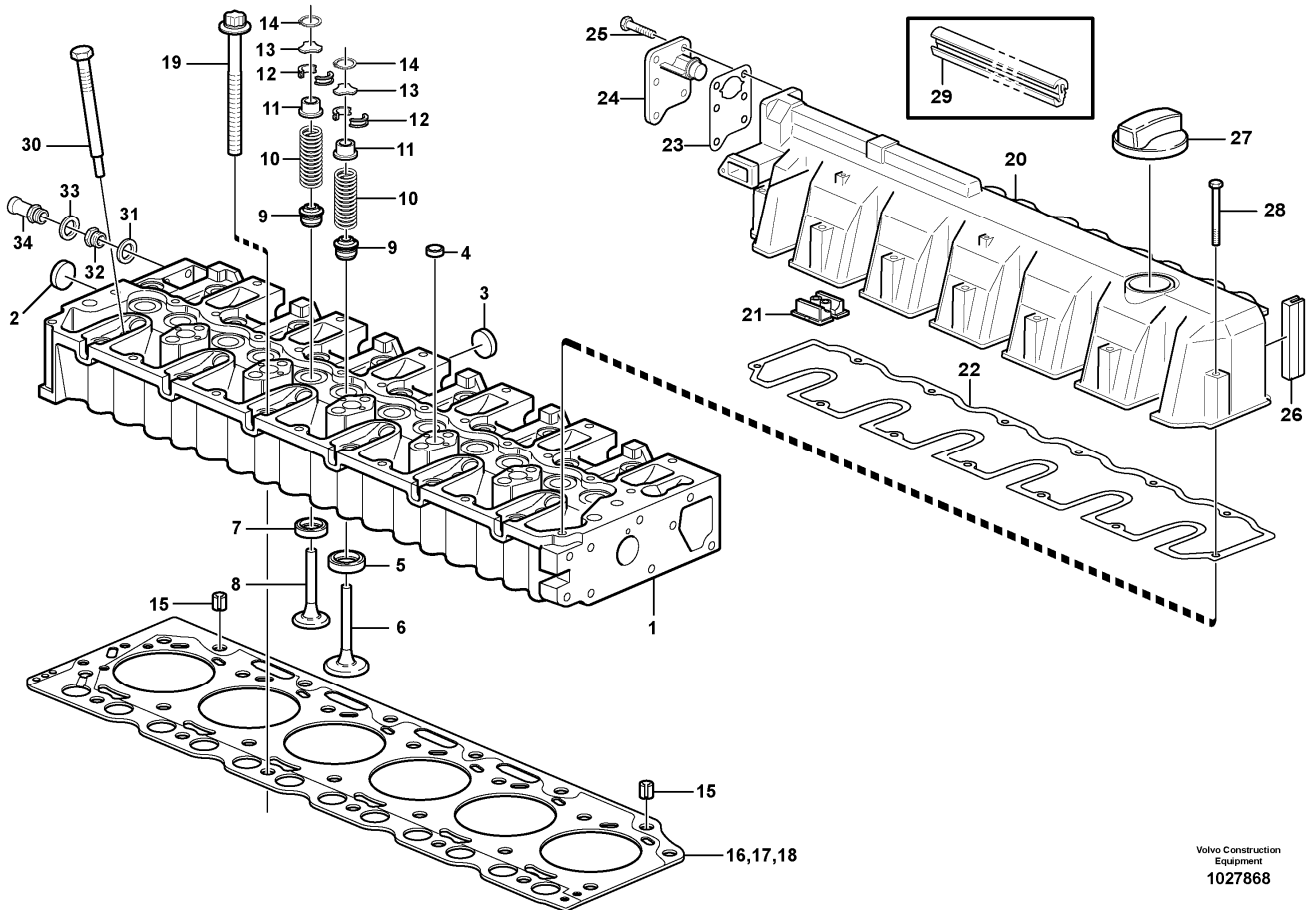

Date: 2013/11/2	Image id: 1027868	Catalogue: 20130	Model: EC235C LD
Brand: Volvo	Serial: 120001-	Group/Section: 211/100	Title: Cylinder head

Volvo Construction
Equipment
1027868

Section option	Kit	Option description
VOE14549720		Engine D6E EGE3

Q1-Q5	Option	Option description	
Q1 8282066	VOE8282066	Engine with Epa label EMISSION CERTIFICATED FROM EU&EPA	

Pos	Part	Q1	Q2	Q3	Q4	Q5	PS	Kit	Description	Option(s)	Remark
1	VOE20855301	1							Cylinder head		
2	VOE20914266	1							•Core Plug		
3	VOE20412745	5							•Core plug		
4	VOE20412733	5							•Core plug		
5	VOE20849976	6							•Valve seat		
6	VOE20798699	6							•Inlet valve		
7	VOE20849979	6							•Valve seat		
8	VOE20798533	6							•Exhaust Valve		
9	VOE20459855	12							•Valve seal