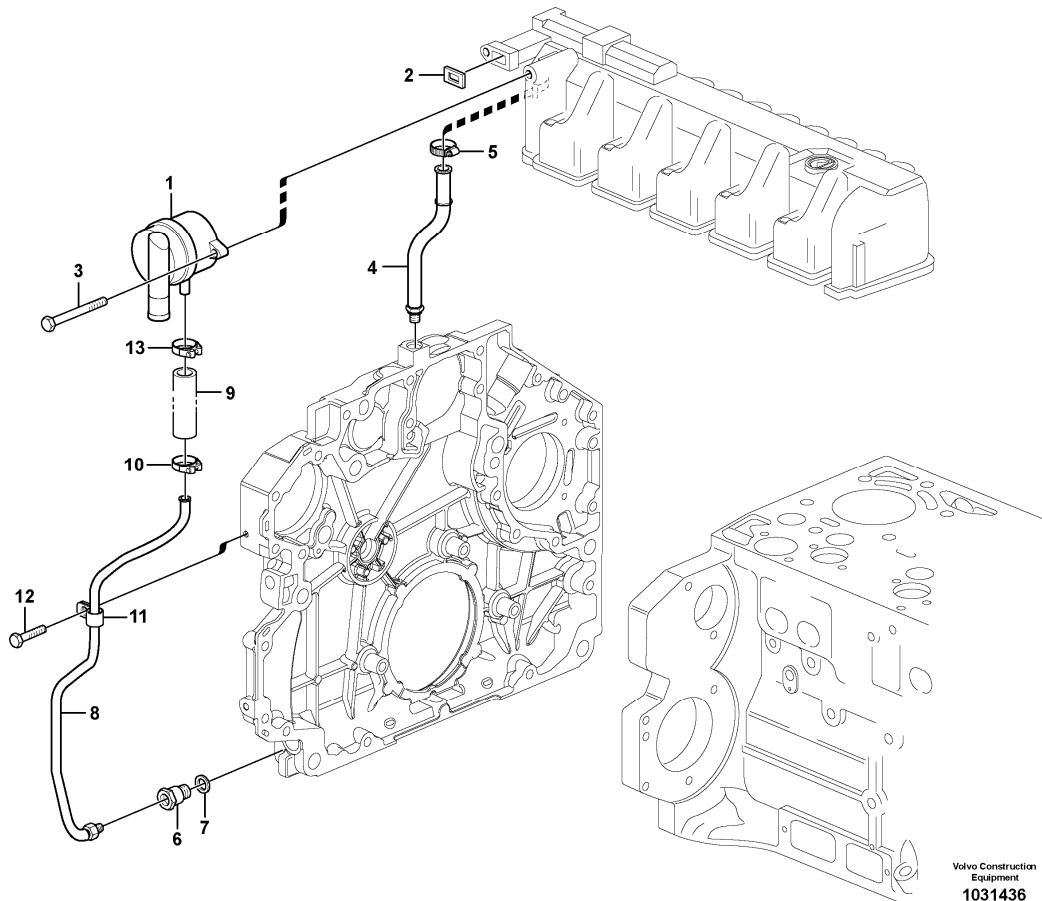

Date: 2013/11/2	Image id: 1031436	Catalogue: 20130	Model: EC235C LD
Brand: Volvo	Serial: 120001-	Group/Section: 212/300	Title: Crankcase ventilation

Section option	Kit	Option description
VOE14549720		Engine D6E EGE3

Q1-Q5	Option	Option description
Q1 8282066	VOE8282066	Engine with Epa label EMISSION CERTIFICATED FROM EU&EPA

Pos	Part	Q1	Q2	Q3	Q4	Q5	PS	Kit	Description	Option(s)	Remark
1	VOE20930510	1							Pressure regulator		
2	VOE21038626	1							•Gasket		
3	VOE20405504	2							Screw		(VOE20792147)
4	VOE20798824	1							Return Line		
5	VOE20799673	1							Hose Clamp		
6	VOE20841133	1							Dtt Regulator		
7	VOE20460026	1							Sealing ring		
8	VOE20840219	1							Oil Return Pipe		
9	VOE20799065	1							•Rubber Sleeve