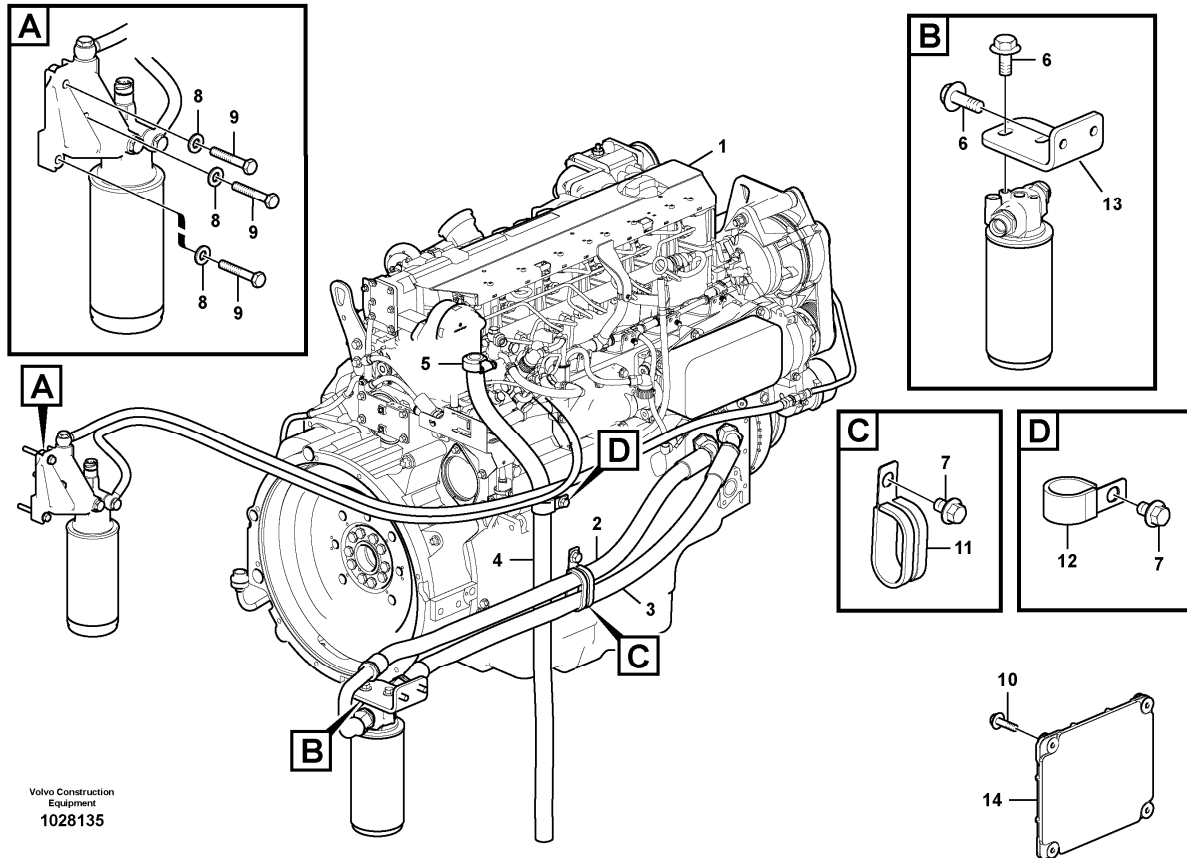

Date: <b>2013/11/2</b>	Image id: <b>1028135</b>	Catalogue: <b>20130</b>	Model: <b>EC235C LD</b>
Brand: <b>Volvo</b>	Serial: <b>120001-</b>	Group/Section: <b>210/100</b>	Title: <b>Engine</b>

Section option	Kit	Option description
VOE8282066		Engine with Epa label EMISSION CERTIFICATED FROM EU&EPA

Date: <b>2013/11/2</b>	Image id: <b>1024616</b>	Catalogue: <b>20130</b>	Model: <b>EC235C LD</b>
Brand: <b>Volvo</b>	Serial: <b>120001-</b>	Group/Section: <b>210/200</b>	Title: <b>Engine</b>

Section option	Kit	Option description
VOE14549720		Engine D6E EGE3