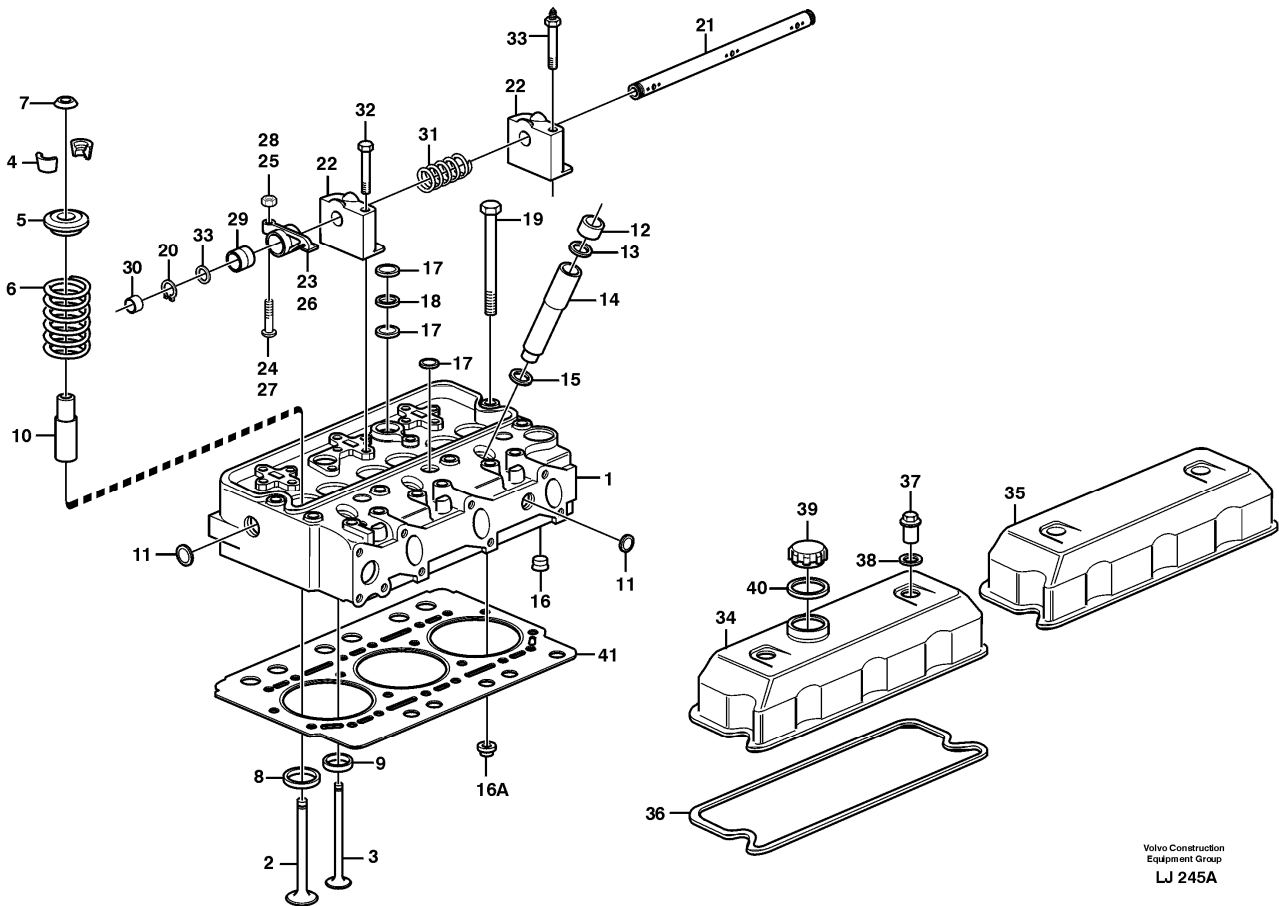

Date: 2013/10/31	Image id: LJ245A	Catalogue: 99535	Model: EC230B
Brand: Volvo	Serial: 5252-9999	Group/Section: 211/100	Title: Cylinder head

Volvo Construction
Equipment Group
LJ 245A

Pos	Part	Q1	Q2	Q3	Q4	Q5	PS	Kit	Description	Option(s)	Remark
1	VOE420878	2							Cylinder head		
2	VOE420553	6					SS		•Inlet valve		
3	VOE8192143	6							•Exhaust valve		
4	VOE1677875	24							•Valve Collet		
5	VOE465550	12							•Washer		
6	VOE465233	12							•Valve spring		
7	VOE465551	12							•Protecting sleeve		
8	VOE420874	6							•Valve seat		
9	VOE420875	6							•Valve seat		
10	VOE477792	12							•Valve guide		
11	VOE477024	8							•Expansion plug		
12	VOE466420	6							•Ring		
13	VOE466405	6							•Sealing ring		
14	VOE8192085	6							•Sleeve