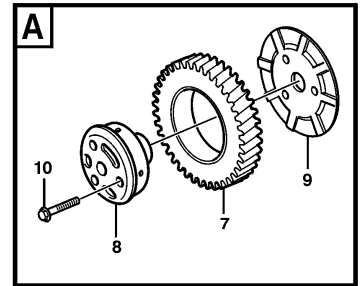

Date: 2013/10/31	Image id: LJ262B	Catalogue: 99535	Model: EC230B
Brand: Volvo	Serial: 5252-9999	Group/Section: 215/100	Title: Timing gear casing

Volvo Construction
Equipment Group
LJ 262B

Pos	Part	Q1	Q2	Q3	Q4	Q5	PS	Kit	Description	Option(s)	Remark
1	VOE8192775	1					SS		Tmg Gear Casing		
2	VOE13941511	1							Pin		(941511)
3	VOE13941510	1							Pin		(941510)
4	VOE1161277	REQ							Sealant		20 g
5	VOE471534	2							Screw		L = 28
	VOE471535	2							Screw		L = 58
6		1							Gear		Crankshaft / vevaxel See ref 216/100
7	VOE8192518	1							Idler Gear		
	VOE420083	1					NS		•Bushing		(VOE471552)
8	VOE11704619								Axle		
9	VOE478951	1							Thrust Washer		(VOE467529)
10	VOE471554	3							Screw		
11		1							Gear		Camshaft / kamaxel See ref 215/150