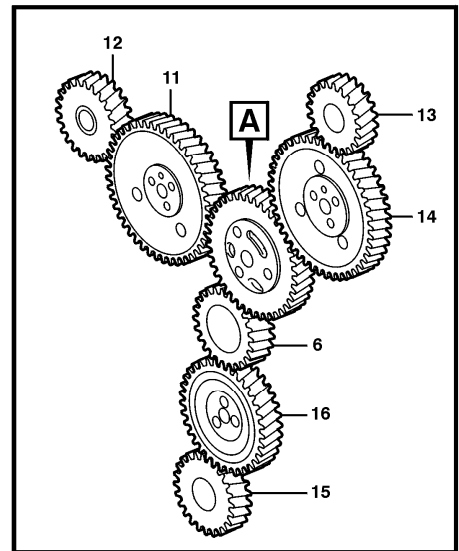

Date: 2013/10/31	Image id: LJ262B	Catalogue: 99535	Model: EC230B
Brand: Volvo	Serial: 5252-9999	Group/Section: 215/100	Title: Timing gear casing

Volvo Construction
Equipment Group
LJ 262B

Pos	Part	Q1	Q2	Q3	Q4	Q5	PS	Kit	Description	Option(s)	Remark
1	VOE8192775	1					SS		Tmg Gear Casing		
2	VOE13941511	1							Pin		(941511)
3	VOE13941510	1							Pin		(941510)
4	VOE1161277	REQ							Sealant		20 g
5	VOE471534	2							Screw		L = 28
	VOE471535	2							Screw		L = 58
6		1							Gear		Crankshaft / vevaxel See ref 216/100
7	VOE8192518	1							Idler Gear		
	VOE420083	1					NS		•Bushing		(VOE471552)
8	VOE11704619								Axle		
9	VOE478951	1							Thrust Washer		(VOE467529)
10	VOE471554	3							Screw		
11		1							Gear		Camshaft / kamaxel See ref 215/150