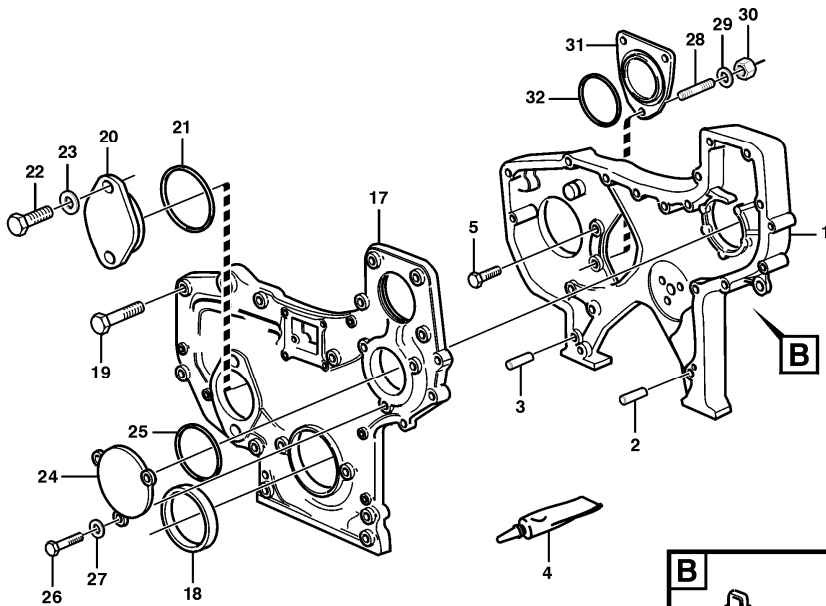

Date: 2013/10/31	Image id: LJ262B	Catalogue: 99535	Model: EC230B
Brand: Volvo	Serial: 5252-9999	Group/Section: 215/100	Title: Timing gear casing

Volvo Construction
Equipment Group
LJ 262B

Pos	Part	Q1	Q2	Q3	Q4	Q5	PS	Kit	Description	Option(s)	Remark
1	VOE8192775	1					SS		Tmg Gear Casing		
2	VOE13941511	1							Pin		(941511)
3	VOE13941510	1							Pin		(941510)
4	VOE1161277	REQ							Sealant		20 g
5	VOE471534	2							Screw		L = 28
	VOE471535	2							Screw		L = 58
6		1							Gear		Crankshaft / vevaxel See ref 216/100
7	VOE8192518	1							Idler Gear		
	VOE420083	1					NS		•Bushing		(VOE471552)
8	VOE11704619								Axle		
9	VOE478951	1							Thrust Washer		(VOE467529)
10	VOE471554	3							Screw		
11		1							Gear		Camshaft / kamaxel See ref 215/150