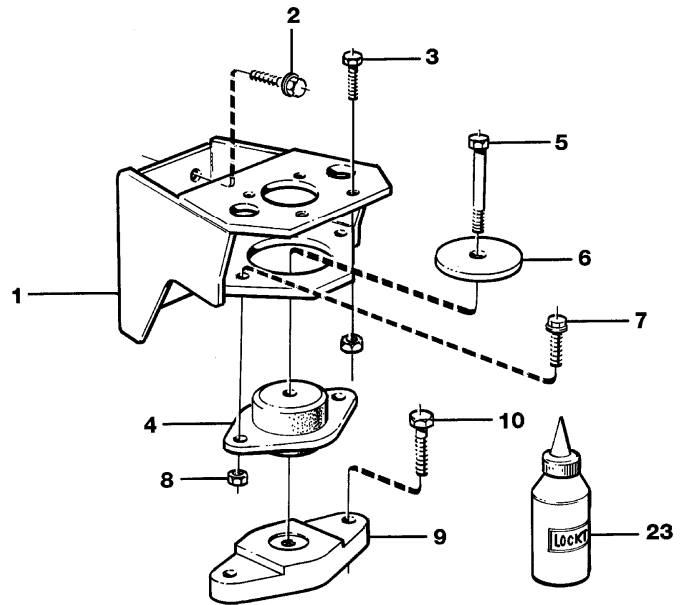

Date: <b>2013/10/31</b>	Image id: <b>LJ273B</b>	Catalogue: <b>99535</b>	Model: <b>EC230B</b>
Brand: <b>Volvo</b>	Serial: <b>5252-9999</b>	Group/Section: <b>217/100</b>	Title: <b>Oil sump</b>

Pos	Part	Q1	Q2	Q3	Q4	Q5	PS	Kit	Description	Option(s)	Remark
1	VOE11162235	1							Oil Pan		(VOE465622)
2	VOE11030778	1							Gasket		(865341)
3	VOE946440	34							Flange screw		
4	VOE13949175	1							Magnetic Plug		(949175)
5	VOE949329	1							Gasket		
6	VOE862055	1							Pipe		
7	VOE11030836	1							Oil dipstick		
8	VOE955984	1							O-ring		

**Thank you so much for reading**

Date: <b>2013/10/31</b>	Image id: <b>LJ531</b>	Catalogue: <b>99535</b>	Model: <b>EC230B</b>
Brand: <b>Volvo</b>	Serial: <b>5252-9999</b>	Group/Section: <b>218/200</b>	Title: <b>Engine mounting</b>