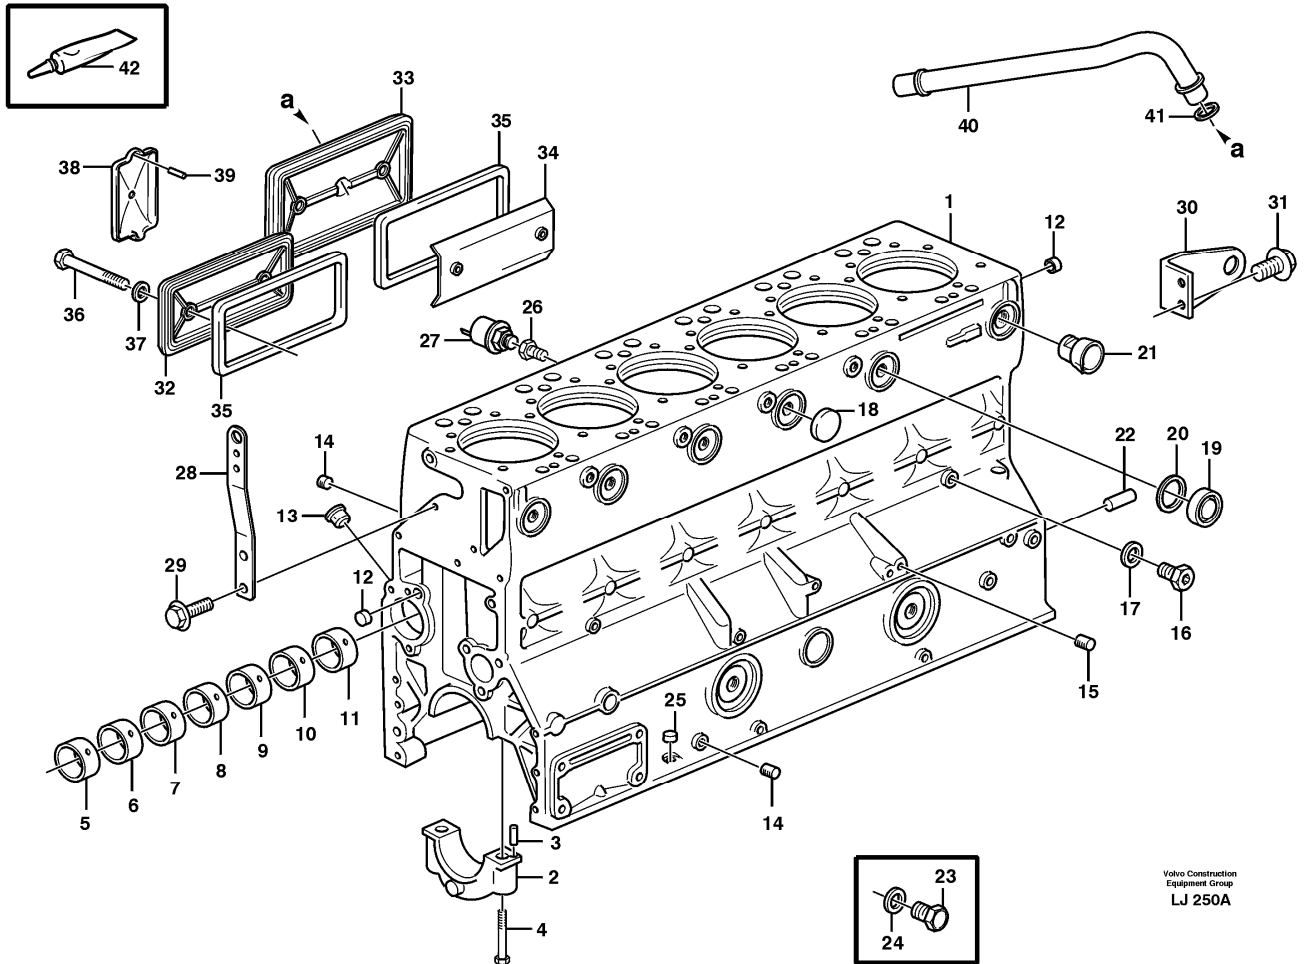

Date: <b>2013/10/31</b>	Image id: <b>LJ245A</b>	Catalogue: <b>99535</b>	Model: <b>EC230B</b>
Brand: <b>Volvo</b>	Serial: <b>5252-9999</b>	Group/Section: <b>211/100</b>	Title: <b>Cylinder head</b>

Volvo Construction  
Equipment Group  
LJ 245A

Date: <b>2013/10/31</b>	Image id: <b>LJ250A</b>	Catalogue: <b>99535</b>	Model: <b>EC230B</b>
Brand: <b>Volvo</b>	Serial: <b>5252-9999</b>	Group/Section: <b>212/100</b>	Title: <b>Cylinder block</b>

Pos	Part	Q1	Q2	Q3	Q4	Q5	PS	Kit	Description	Option(s)	Remark
	VOE420990	1							Cylinder block		
1	VOE420981	1					NS		•Cylinder block		
2		7					NS		•Cap		
3	VOE422426	1							•Pin		
4	VOE465899	14							•Screw		
5	VOE422076	1							•Bushing		
6	VOE422077	1							•Bushing		(VOE7422077)
7	VOE422078	1							•Bushing		
8	VOE11000014	1							•Bushing		(VOE422079)
9	VOE422080	1							•Bushing		(VOE7422080)
10	VOE422081	1							•Bushing		
11	VOE422082	1							•Bushing		