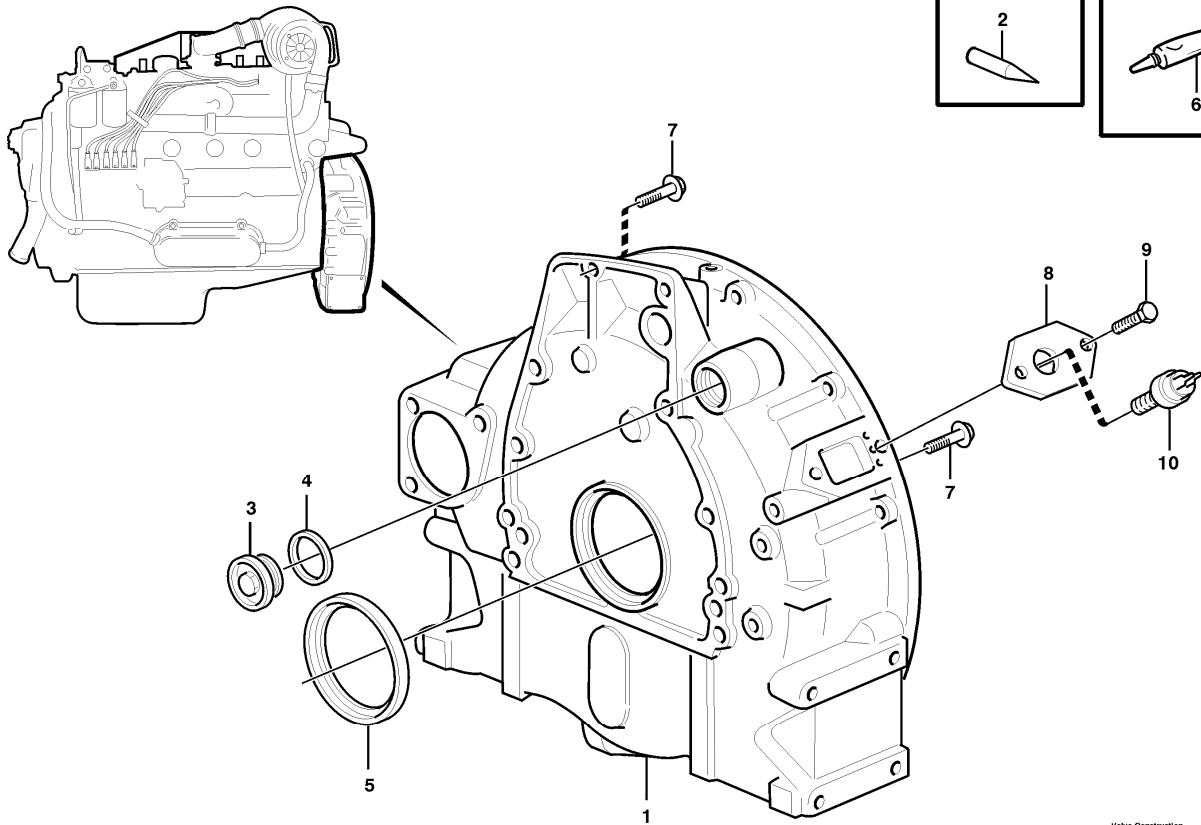

Date: 2013/10/31	Image id: LJ246B	Catalogue: 99535	Model: EC230B
Brand: Volvo	Serial: 5252-9999	Group/Section: 210/200	Title: Flywheel housing

Volvo Construction
Equipment Group
LJ 246B

Pos	Part	Q1	Q2	Q3	Q4	Q5	PS	Kit	Description	Option(s)	Remark
1	VOE11701518	1					SS		Flywheel Hsg		
2	VOE864494	1							Setting Indicator		
3	VOE467367	1							Plug		(VOE467649)
4	VOE1556907	1							Gasket		(VOE469328)
5	VOE477119	1							Crankshaft Seal		
6	VOE1161277	REQ							Sealant		20 g
7	VOE13966361	6							Flange screw		L = 55
	VOE13966363	2							Flange screw		L = 65
	VOE968753	2							Flange screw		L = 75
8	VOE14254562	1							Attachment		
9	VOE13955272	2							Screw		
10	VOE14215228	1							Eng Sp Sensor