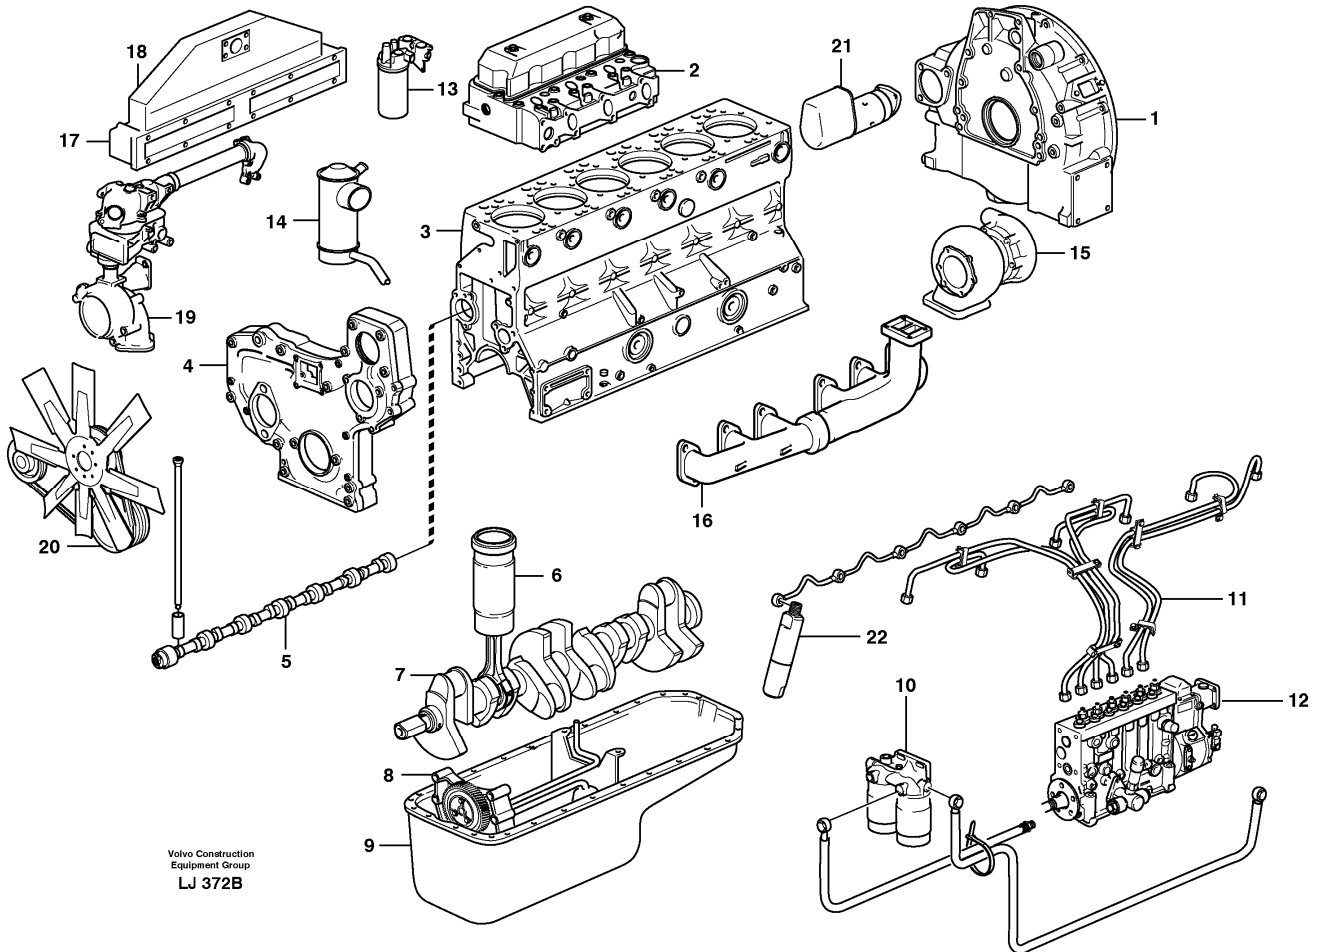

Date: <b>2013/10/31</b>	Image id: <b>LJ372B</b>	Catalogue: <b>99535</b>	Model: <b>EC230B</b>
Brand: <b>Volvo</b>	Serial: <b>5252-9999</b>	Group/Section: <b>210/150</b>	Title: <b>Engine Td 63 Kie</b>

Pos	Part	Q1	Q2	Q3	Q4	Q5	PS	Kit	Description	Option(s)	Remark
	VOE15004131	1							Engine		(VOE8188110)
1		1							•Flywheel housing		See ref 210/200
2		1							•Cylinder head		See ref 211/100
3		1							•Cylinder block		See ref 212/100
4		1							•Timing gear casing		See ref 215/100
5		1							•Camshaft		See ref 215/150
6		1							•Cylinder liner		See ref 213/100
7		1							•Crank mechanism		See ref 216/100
8		1							•Oil pump		See ref 221/100
9		1							•Oil sump		See ref 217/100
10		2							•Fuel filter		See ref 233/150
11		11							•Delivery pipe		See ref 237/100
12		1							•Injection pump		See ref 236/300

Date: <b>2013/10/31</b>	Image id: <b>LJ250A</b>	Catalogue: <b>99535</b>	Model: <b>EC230B</b>
Brand: <b>Volvo</b>	Serial: <b>5252-9999</b>	Group/Section: <b>212/100</b>	Title: <b>Cylinder block</b>

Pos	Part	Q1	Q2	Q3	Q4	Q5	PS	Kit	Description	Option(s)	Remark
	VOE420990	1							Cylinder block		
1	VOE420981	1					NS		•Cylinder block		
2		7					NS		•Cap		
3	VOE422426	1							•Pin		
4	VOE465899	14							•Screw		
5	VOE422076	1							•Bushing		
6	VOE422077	1							•Bushing		(VOE7422077)
7	VOE422078	1							•Bushing		
8	VOE11000014	1							•Bushing		(VOE422079)
9	VOE422080	1							•Bushing		(VOE7422080)
10	VOE422081	1							•Bushing		
11	VOE422082	1							•Bushing		

Date: <b>2013/10/31</b>	Image id: <b>LJ253A</b>	Catalogue: <b>99535</b>	Model: <b>EC230B</b>
Brand: <b>Volvo</b>	Serial: <b>5252-9999</b>	Group/Section: <b>213/100</b>	Title: <b>Cylinder liner and piston</b>