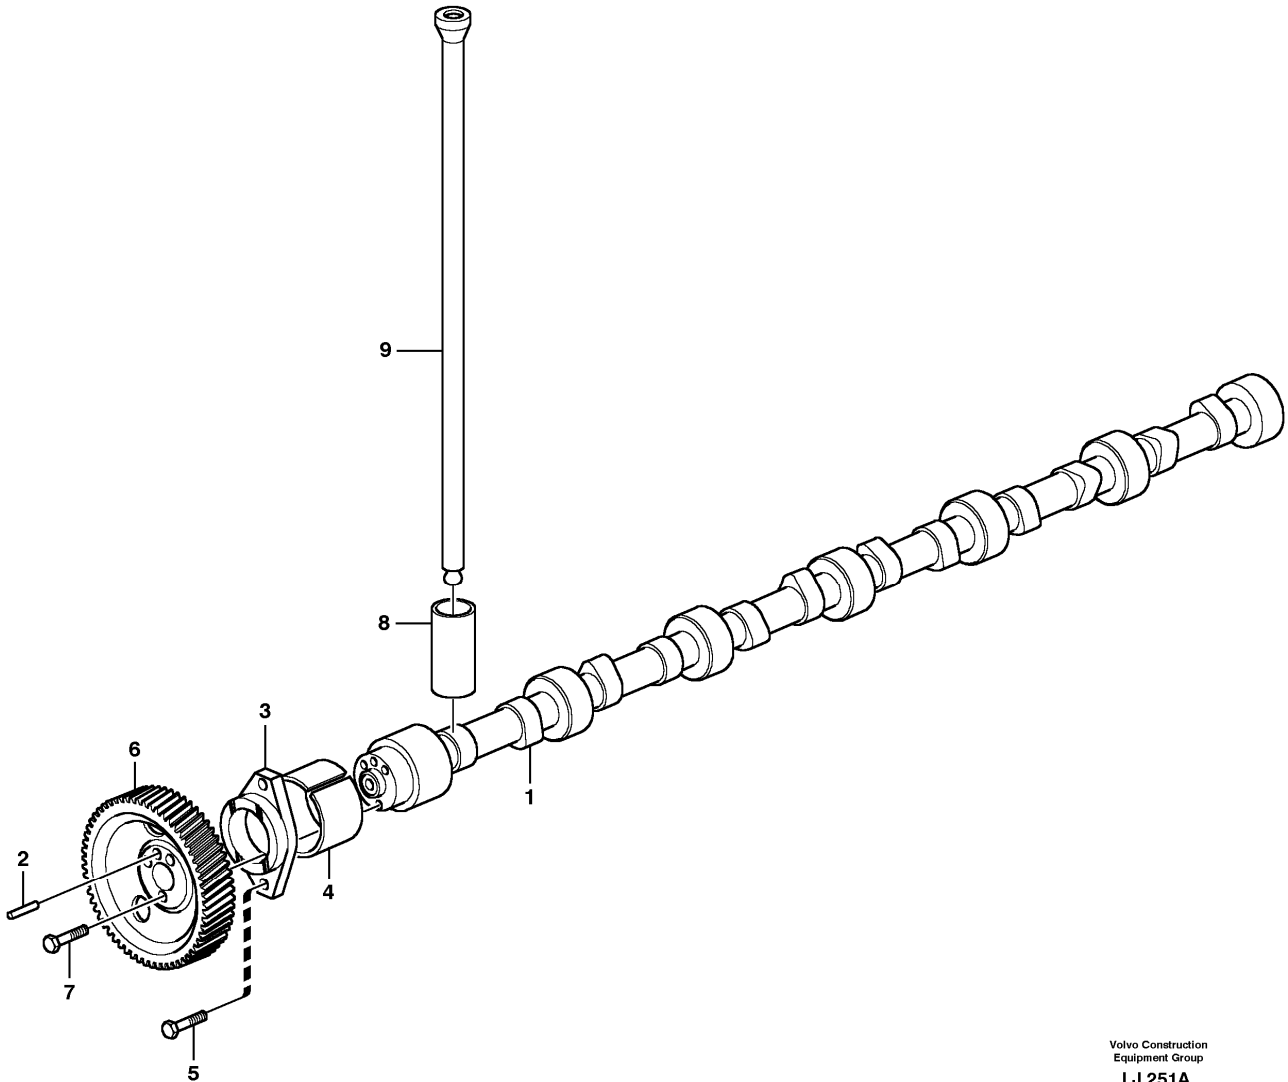

Date: 2013/10/31	Image id: LJ251A	Catalogue: 99535	Model: EC230B
Brand: Volvo	Serial: 5252-9999	Group/Section: 215/150	Title: Camshaft

Volvo Construction
Equipment Group
LJ 251A

Pos	Part	Q1	Q2	Q3	Q4	Q5	PS	Kit	Description	Option(s)	Remark
1	VOE465787	1							Camshaft		
2	VOE950588	1							•Pin		
3	VOE465789	1							Flange		
4		7							Bearing bushing		See ref 212/100
5	VOE471509	2							Screw		
6	VOE471528	1							Gear		
7	VOE471554	3							Screw		
8	VOE421067	12							Tappet		
9	VOE420021	12							Rod