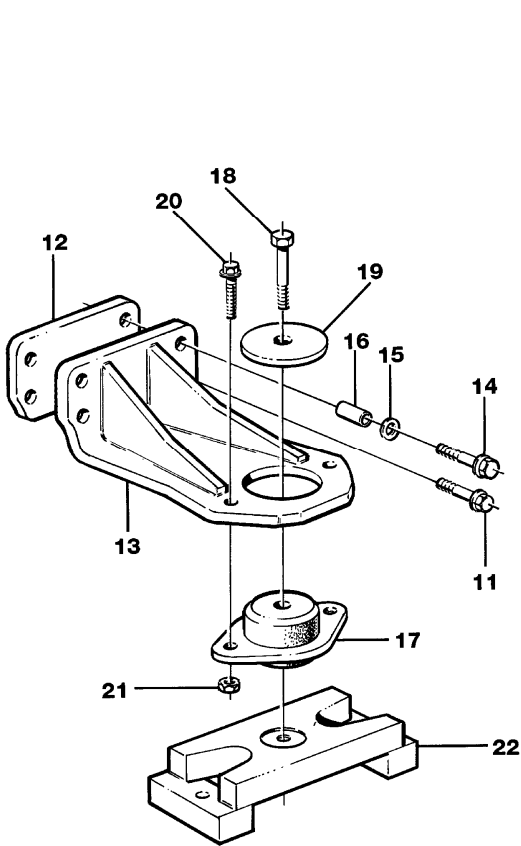

Date: 2013/10/31	Image id: LJ531	Catalogue: 99535	Model: EC230B
Brand: Volvo	Serial: 5252-9999	Group/Section: 218/200	Title: Engine mounting

Volvo Construction
Equipment Group
LJ 531

Pos	Part	Q1	Q2	Q3	Q4	Q5	PS	Kit	Description	Option(s)	Remark
1	VOE14341798	2							Engine anchorage		
2	VOE13965191	8							Screw		
3	VOE13946817	4							Screw		RH - REAR
4	VOE14343641	2							Rubber cushion		
5	VOE13955374	2							Screw		
6	VOE14342464	2							Washer		
7	VOE13965192	4							Screw		
8	VOE13971090	8							Lock nut		
9	VOE14341801	2							Adapter		
10	VOE13955366	4							Screw		
11	VOE13965194	7							Screw		
12	VOE14341881	2							Spacer		
13	VOE14343182	2							Engine anchorage		
14	VOE965197	1							Flange screw		(VOE13965197)
15	VOE14015146	1							Washer