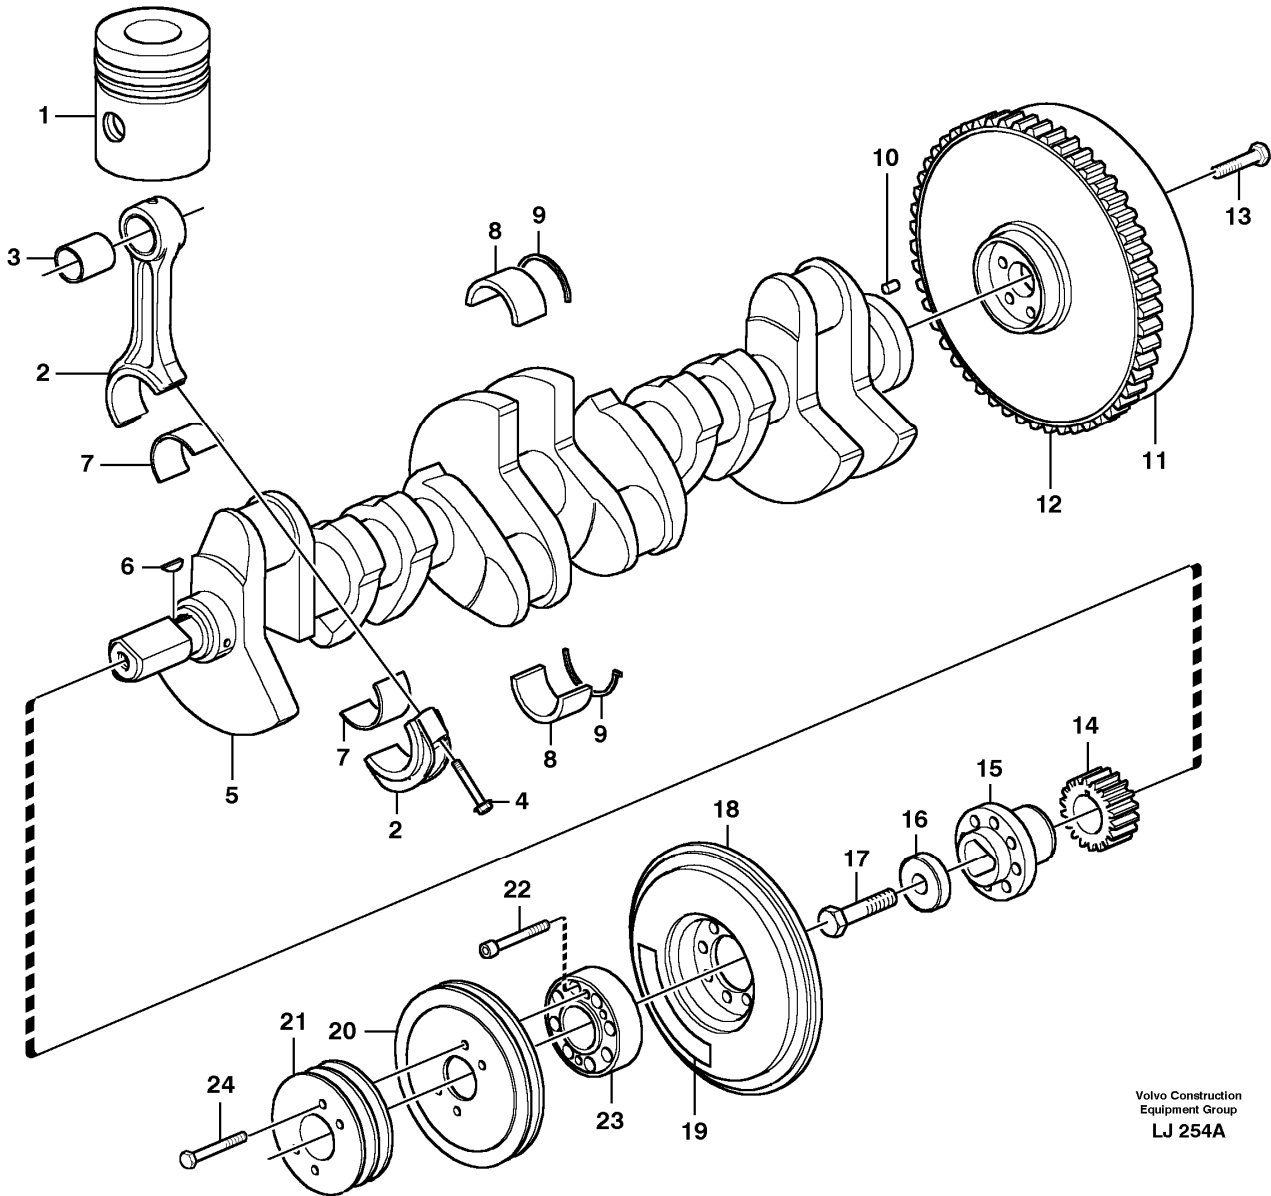

Date: 2013/10/31	Image id: LJ254A	Catalogue: 99535	Model: EC230B
Brand: Volvo	Serial: 5252-9999	Group/Section: 216/100	Title: Crankshaft and related parts

Volvo Construction
Equipment Group
LJ 254A

Pos	Part	Q1	Q2	Q3	Q4	Q5	PS	Kit	Description	Option(s)	Remark
1		6							Cylinder liner kit		See ref 213/100
2	VOE8192120	6					SS		Connecting Rod		
3	VOE465816	6							•Bushing		
4	VOE465815	12							•Screw		
5	VOE8192122	1					SS		Crankshaft		
6	VOE422253	1							•Key