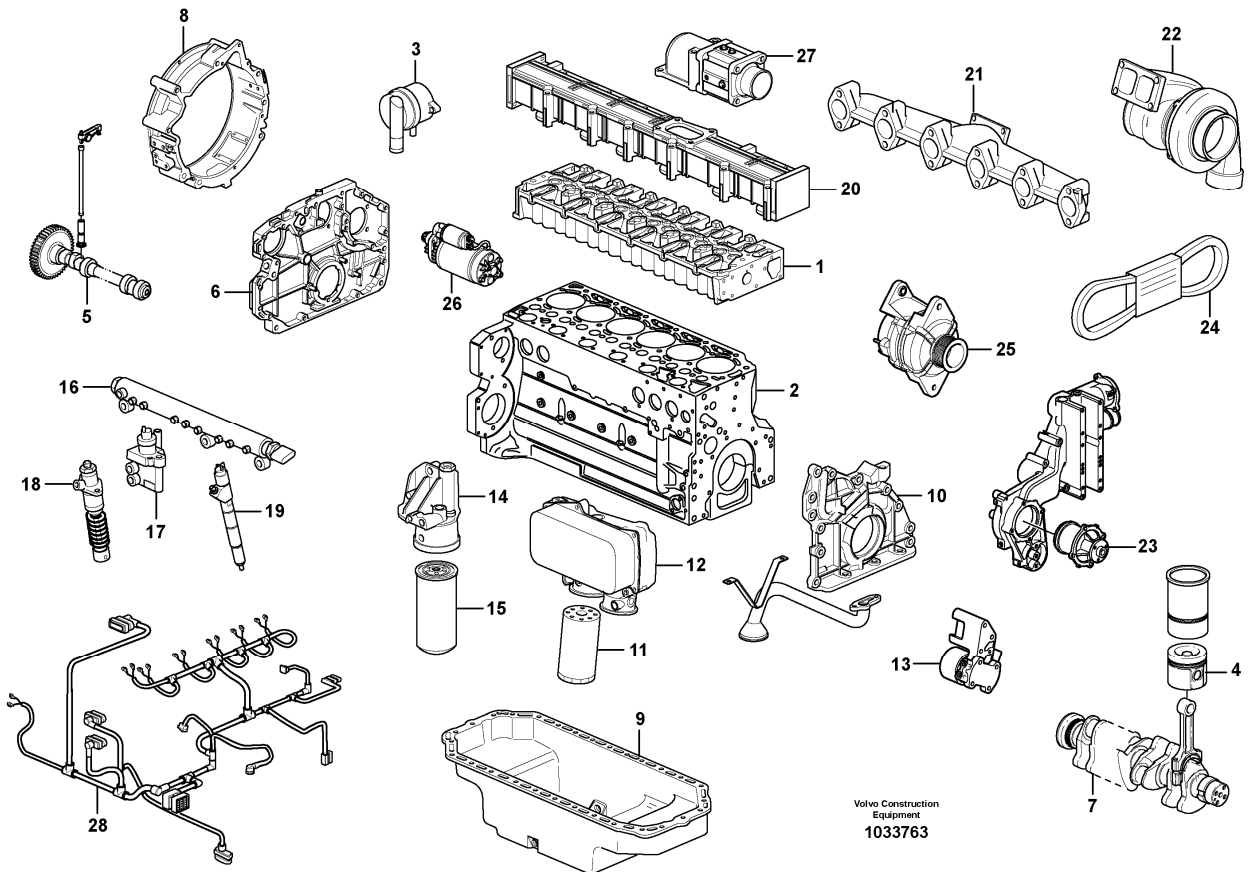

Date: 2013/10/28	Image id: 1033763	Catalogue: 20460	Model: EC210B LC
Brand: Volvo	Serial: 35001-, 70001-, 80001-	Group/Section: 210/200	Title: Engine

Section option	Kit	Option description
VOE8286124		Engine without Epa label
VOE8287804		Engine with Epa label EMISSION CERTIFICATED FROM EU&EPA

Q1-Q5	Option	Option description	
Q1 8286124	VOE8286124	Engine without Epa label	
Q2 8287804	VOE8287804	Engine with Epa label EMISSION CERTIFICATED FROM EU&EPA	

Pos	Part	Q1	Q2	Q3	Q4	Q5	PS	Kit	Description	Option(s)	Remark
	VOE14536073	1							Engine		D6EEAE2
	VOE14536076		1						Engine		D6EEAE3
1		1							•Cylinder head		See ref 211/100
1			1						•Cylinder head		See ref 211/110
2		1	1						•Cylinder block		See ref 212/100