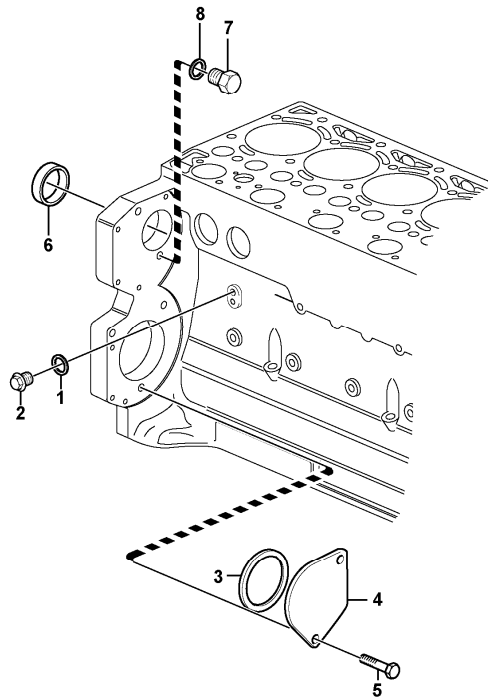

Date: 2013/10/28	Image id: 1031450	Catalogue: 20460	Model: EC210B LC
Brand: Volvo	Serial: 35001-, 70001-, 80001-	Group/Section: 215/300	Title: Pump drive power take-off 8286124,8287804

Volvo Construction
Equipment
1031450

Section option	Kit	Option description
VOE8286124		Engine without Epa label
VOE8287804		Engine with Epa label EMISSION CERTIFICATED FROM EU&EPA

Pos	Part	Q1	Q2	Q3	Q4	Q5	PS	Kit	Description	Option(s)	Remark
1	VOE13947621	1							Plane gasket		
2	VOE20405716	1							Plug		
3	VOE20412359	1							Sealing ring		
4	VOE24426064	1							Cover		
5	VOE888289	2							Hexagon screw		
6	VOE20450778	1							Core plug		
7	VOE20441859	1							Plug		
8	VOE13947281	1							Gasket