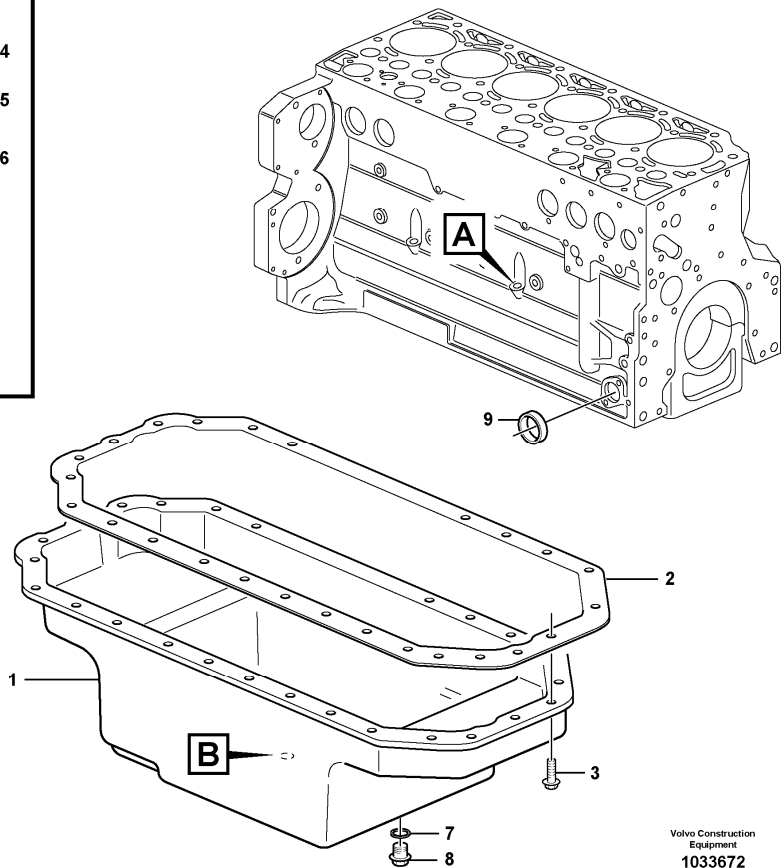

Date: 2013/10/28	Image id: 1033672	Catalogue: 20460	Model: EC210B LC
Brand: Volvo	Serial: 35001-, 70001-, 80001-	Group/Section: 217/100	Title: Oil sump 8286124,8287804

Volvo Construction
Equipment
1033672

Section option	Kit	Option description
VOE8286124		Engine without Epa label
VOE8287804		Engine with Epa label EMISSION CERTIFICATED FROM EU&EPA

Pos	Part	Q1	Q2	Q3	Q4	Q5	PS	Kit	Description	Option(s)	Remark
1	VOE20840491	1							Oil Pan		(VOE21099723)
2	VOE20460022	1							Gasket		
3	VOE20405792	28							Screw		
4	VOE13947624	1							Plane gasket		
5	VOE20450851	1							Drain valve		
6	VOE20478246	1							Hose		
7	VOE20515173	1							Gasket		
8	VOE20515171	1							Plug		
9	VOE20412745	1							Core plug		
10	VOE20459164	1							Guide tube