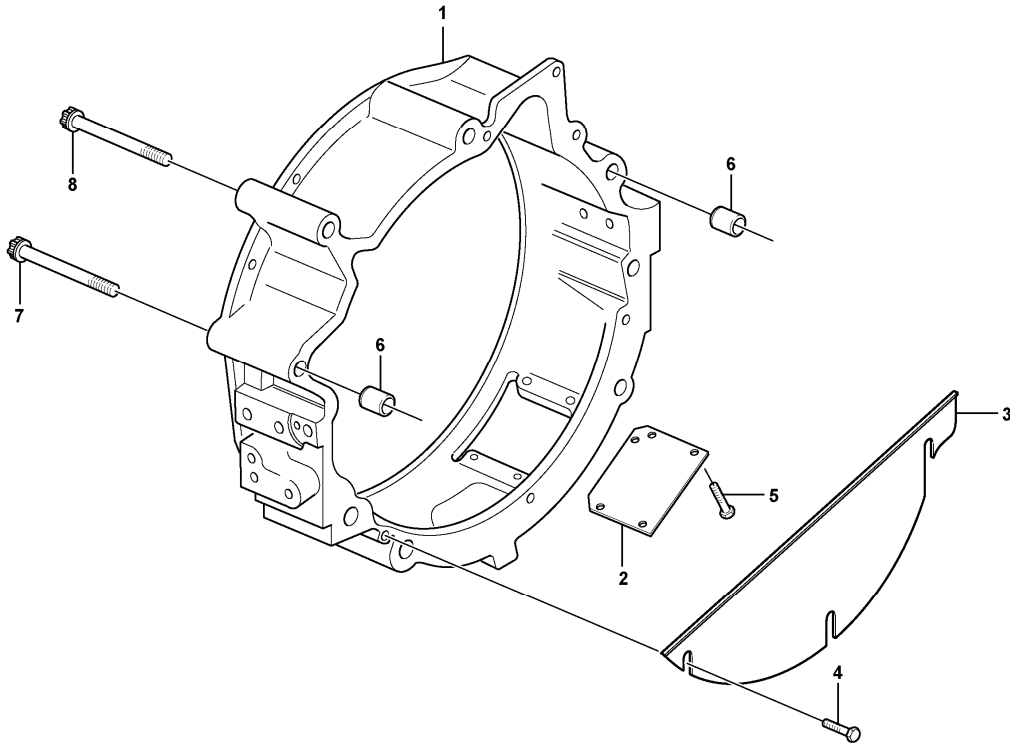

Date: 2013/10/28	Image id: 1027113	Catalogue: 20460	Model: EC210B LC
Brand: Volvo	Serial: 35001-, 70001-, 80001-	Group/Section: 216/200	Title: Flywheel housing 8286124,8287804

Volvo Construction
Equipment
1027113

Section option	Kit	Option description
VOE8286124		Engine without Epa label
VOE8287804		Engine with Epa label EMISSION CERTIFICATED FROM EU&EPA

Pos	Part	Q1	Q2	Q3	Q4	Q5	PS	Kit	Description	Option(s)	Remark
1	VOE21018780	1							Flywheel Hsg		(VOE21044436)
2	VOE20547288	1							•Cover Plate		
3	VOE20459989	1							•Cover		
4	VOE20405729	3							•Screw		
5	VOE20405729	4							•Screw		
6	VOE20585971	2							Bushing		
7	VOE20459996	2							Screw		
8	VOE20459995	4							Screw