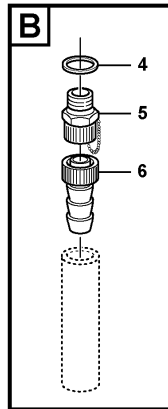

Date: 2013/10/28	Image id: 1033672	Catalogue: 20460	Model: EC210B LC
Brand: Volvo	Serial: 35001-, 70001-, 80001-	Group/Section: 217/100	Title: Oil sump 8286124,8287804

Volvo Construction
Equipment
1033672

Section option	Kit	Option description
VOE8286124		Engine without Epa label
VOE8287804		Engine with Epa label EMISSION CERTIFICATED FROM EU&EPA

Pos	Part	Q1	Q2	Q3	Q4	Q5	PS	Kit	Description	Option(s)	Remark
1	VOE20840491	1							Oil Pan		(VOE21099723)
2	VOE20460022	1							Gasket		
3	VOE20405792	28							Screw		
4	VOE13947624	1							Plane gasket		
5	VOE20450851	1							Drain valve		
6	VOE20478246	1							Hose		
7	VOE20515173	1							Gasket		
8	VOE20515171	1							Plug		
9	VOE20412745	1							Core plug		
10	VOE20459164	1							Guide tube