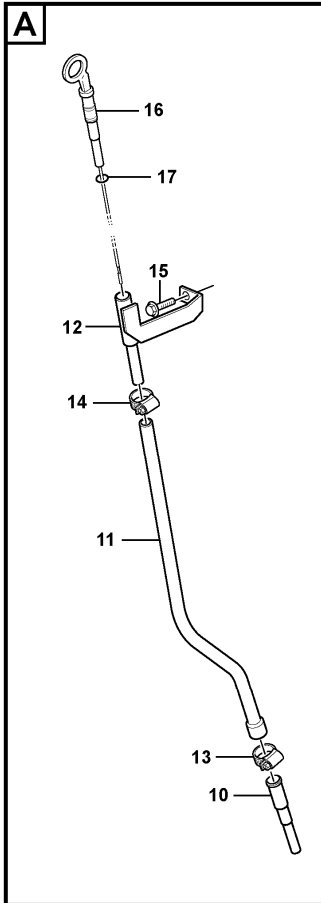

Date: 2013/10/28	Image id: 1033672	Catalogue: 20460	Model: EC210B LC
Brand: Volvo	Serial: 35001-, 70001-, 80001-	Group/Section: 217/100	Title: Oil sump 8286124,8287804

Volvo Construction
Equipment
1033672

Section option	Kit	Option description
VOE8286124		Engine without Epa label
VOE8287804		Engine with Epa label EMISSION CERTIFICATED FROM EU&EPA

Pos	Part	Q1	Q2	Q3	Q4	Q5	PS	Kit	Description	Option(s)	Remark
1	VOE20840491	1							Oil Pan		(VOE21099723)
2	VOE20460022	1							Gasket		
3	VOE20405792	28							Screw		
4	VOE13947624	1							Plane gasket		
5	VOE20450851	1							Drain valve		
6	VOE20478246	1							Hose		
7	VOE20515173	1							Gasket		
8	VOE20515171	1							Plug		
9	VOE20412745	1							Core plug		
10	VOE20459164	1							Guide tube