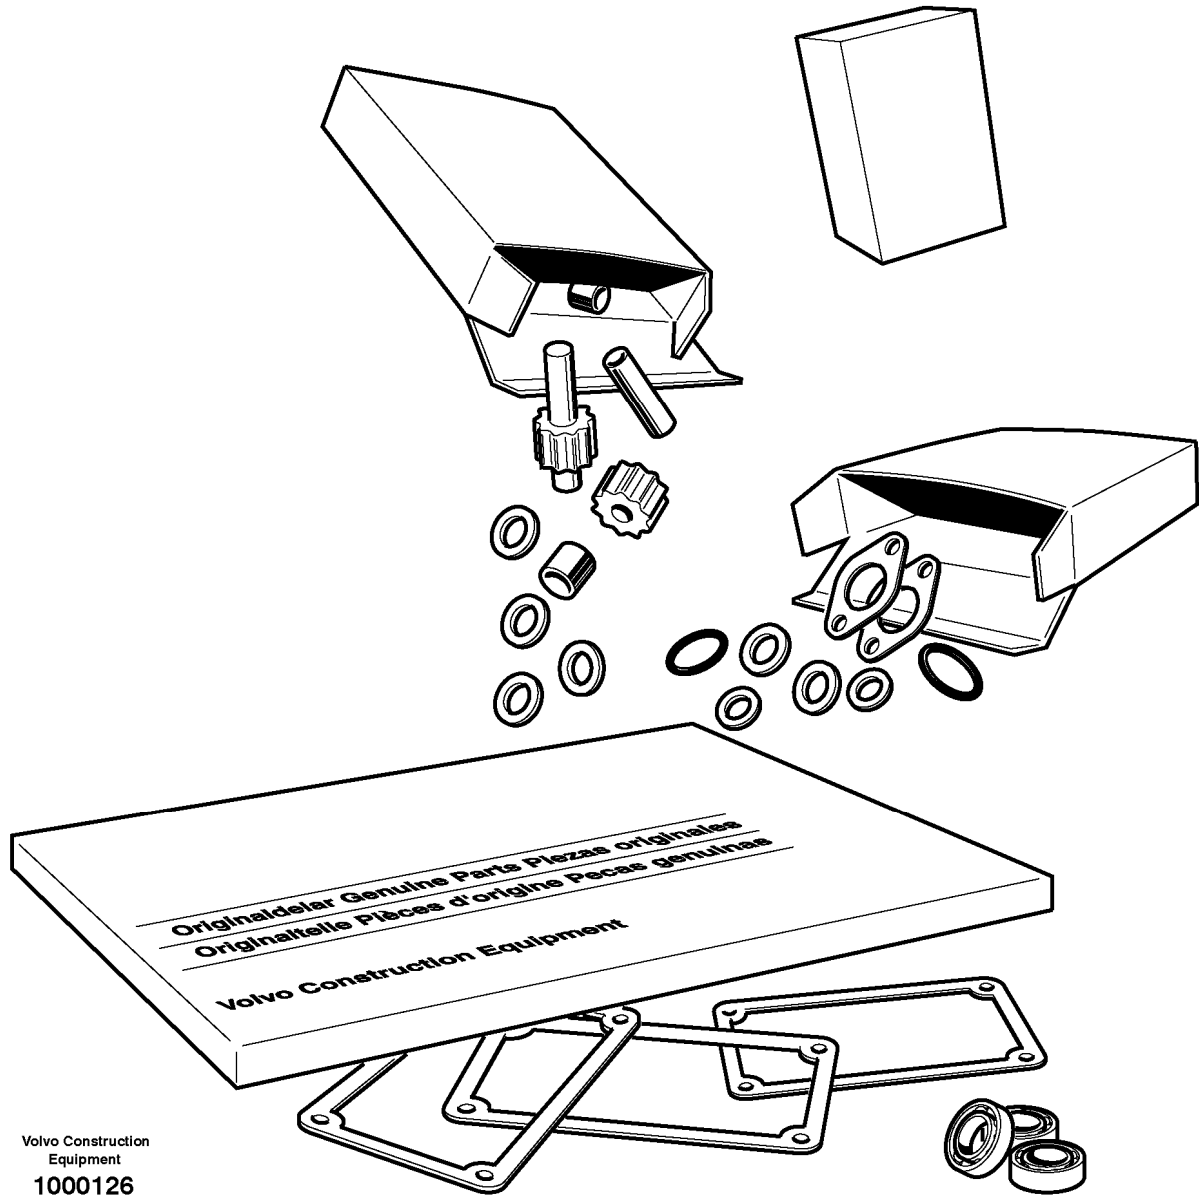

Date: 2013/10/28	Image id: 1000126	Catalogue: 20460	Model: EC210B LC
Brand: Volvo	Serial: 35001-, 70001-, 80001-	Group/Section: 210/300	Title: Repair kits for engine

Pos	Part	Q1	Q2	Q3	Q4	Q5	PS	Kit	Description	Option(s)	Remark
	VOE15011856	1							Overhaul kit		
	VOE15011854	1							•Cylinder head kit		
	VOE20890422	6							•Cyl Liner Kit