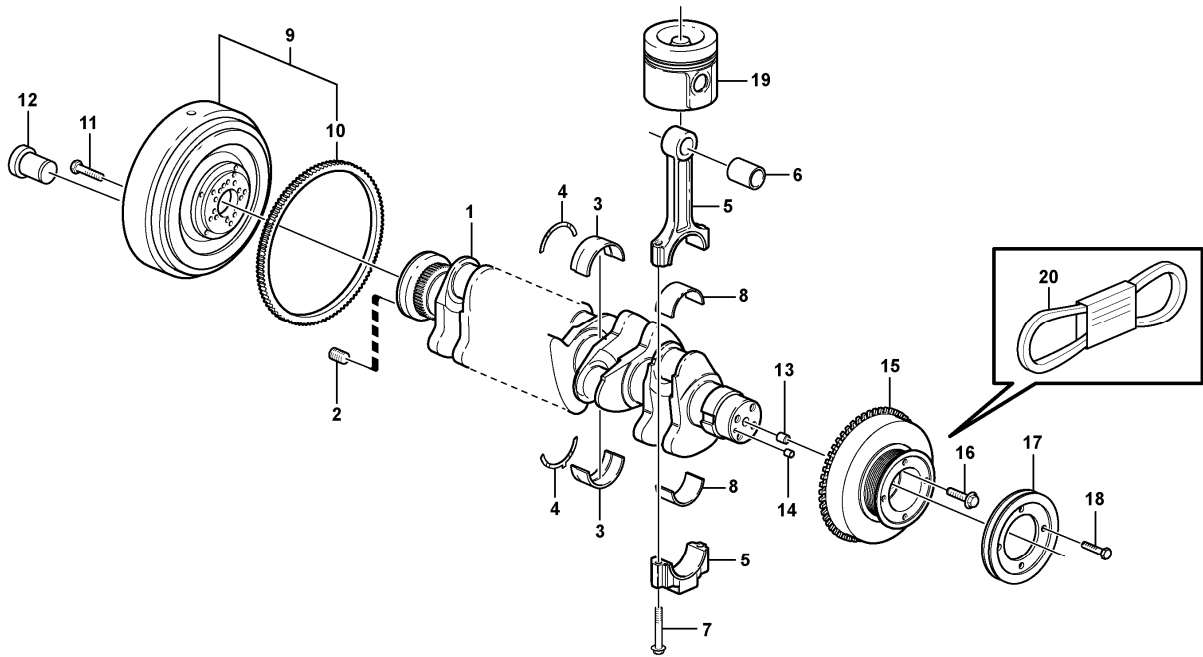

Date: 2013/10/28	Image id: 1043957	Catalogue: 20460	Model: EC210B LC
Brand: Volvo	Serial: 35001-, 70001-, 80001-	Group/Section: 216/100	Title: Crankshaft and related parts 8286124,8287804

Volvo Construction
Equipment
1043957

Section option	Kit	Option description
VOE8286124		Engine without Epa label
VOE8287804		Engine with Epa label EMISSION CERTIFICATED FROM EU&EPA

Pos	Part	Q1	Q2	Q3	Q4	Q5	PS	Kit	Description	Option(s)	Remark
1	VOE20838068	1							Crankshaft		
2	VOE20459144	10							Insert		
3	VOE20850106	7							Main Bearing		STD 84,00 MM
3	VOE20850110	7							Main Bearing		U SZ 83,75 MM
4	VOE20850116	2							Thrust washer		STD 2,15 MM
4	VOE20850122	2							Thrust Washer		O SZ 2,35 MM
5	VOE20851091	6							Connecting rod		
6	VOE20799647	6							•Piston Bearing		
7	VOE20799587	12							•Bolt		
8	VOE20850096	6							Big End Brg Kit		STD 63,00 MM