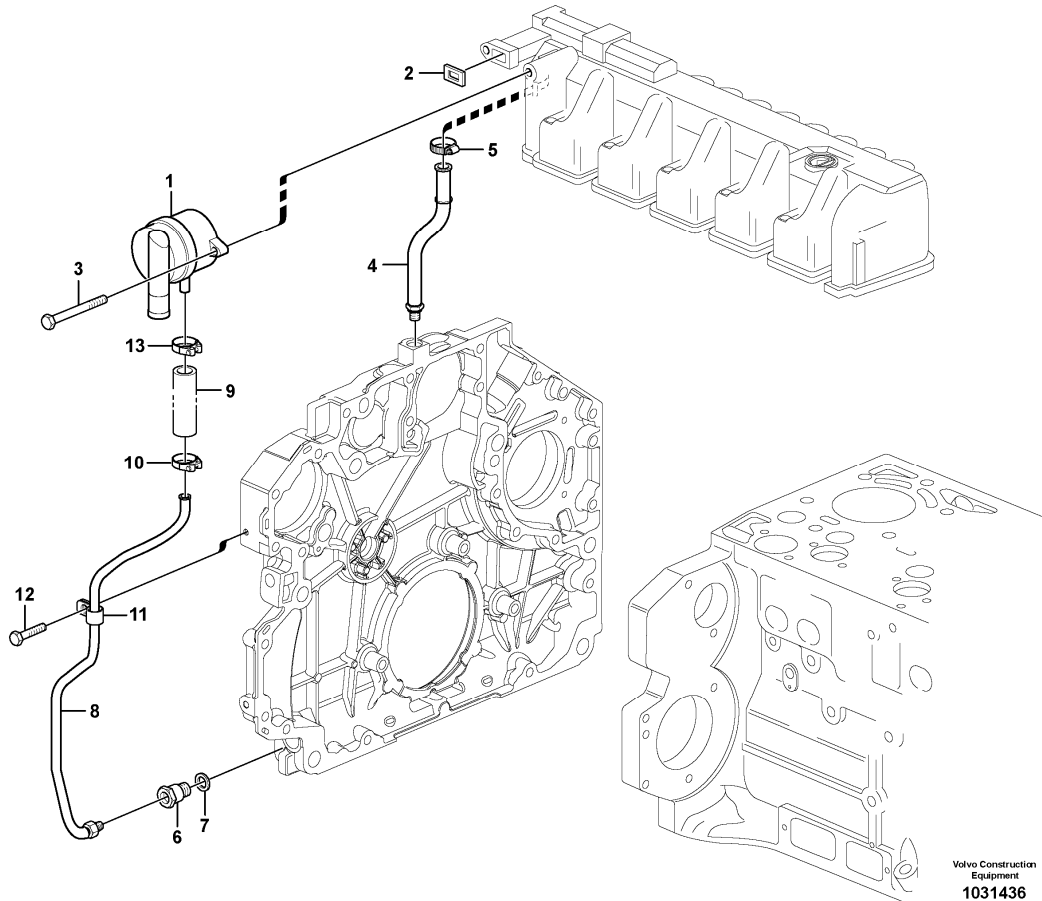

Date: 2013/10/28	Image id: 1031436	Catalogue: 20460	Model: EC210B LC
Brand: Volvo	Serial: 35001-, 70001-, 80001-	Group/Section: 212/300	Title: Crankcase ventilation 8286124,8287804

Section option	Kit	Option description
VOE8286124		Engine without Epa label
VOE8287804		Engine with Epa label EMISSION CERTIFICATED FROM EU&EPA

Pos	Part	Q1	Q2	Q3	Q4	Q5	PS	Kit	Description	Option(s)	Remark
1	VOE20930510	1							Pressure regulator		
2	VOE21038626	1							•Gasket		
3	VOE20405504	2							Screw		
4	VOE20798824	1							Return Line		
5	VOE20799673	1							Hose Clamp		
6	VOE20841133	1							Dtt Regulator		
7	VOE20460026	1							Sealing ring		
8	VOE20840219	1							Oil Return Pipe		
9	VOE20799065	1							•Rubber Sleeve		
10	VOE20405568	1							•Clip