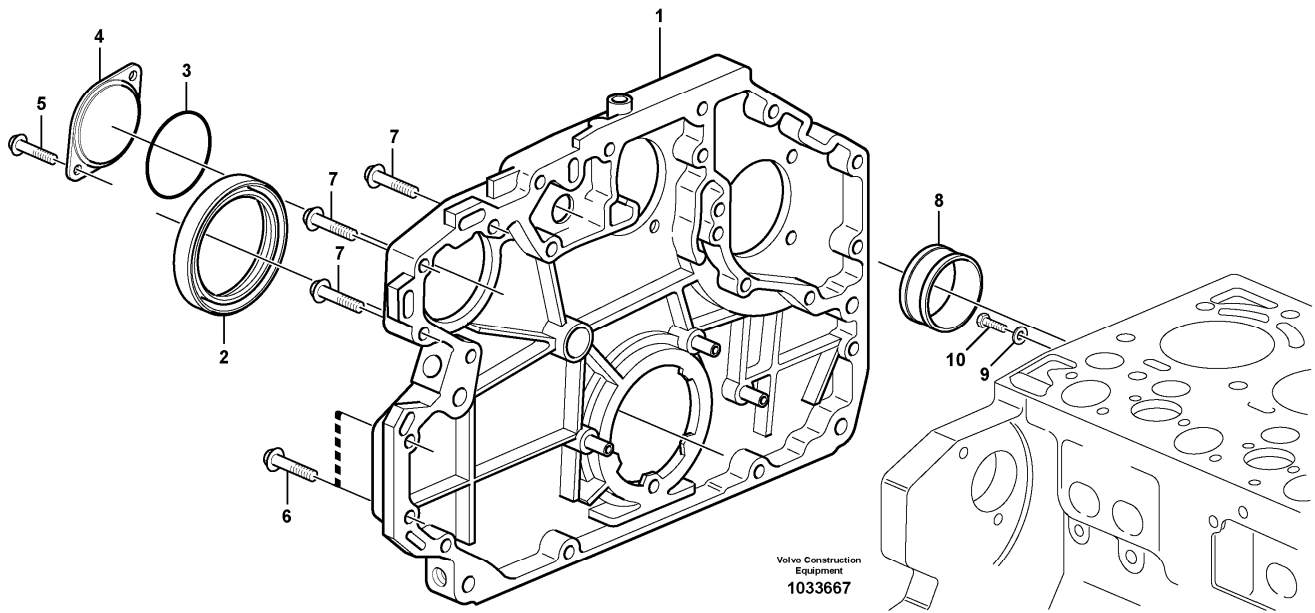

Date: 2013/10/28	Image id: 1033667	Catalogue: 20460	Model: EC210B LC
Brand: Volvo	Serial: 35001-, 70001-, 80001-	Group/Section: 215/100	Title: Timing gear casing 8286124,8287804

Section option	Kit	Option description
VOE8286124		Engine without Epa label
VOE8287804		Engine with Epa label EMISSION CERTIFICATED FROM EU&EPA

Pos	Part	Q1	Q2	Q3	Q4	Q5	PS	Kit	Description	Option(s)	Remark
1	VOE20841195	1							Gear Housing		
2	VOE20459115	1							Crankshaft seal		
3	VOE20405652	1							Sealing ring		
4	VOE20950063	1							Cover		
5	VOE20450801	2							Screw		
6	VOE20412324	12							Screw		
7	VOE20450801	3							Screw		
8	VOE20460092	1							Bushing		
9	VOE20460087	1							Washer		
10	VOE20460101	1							Screw