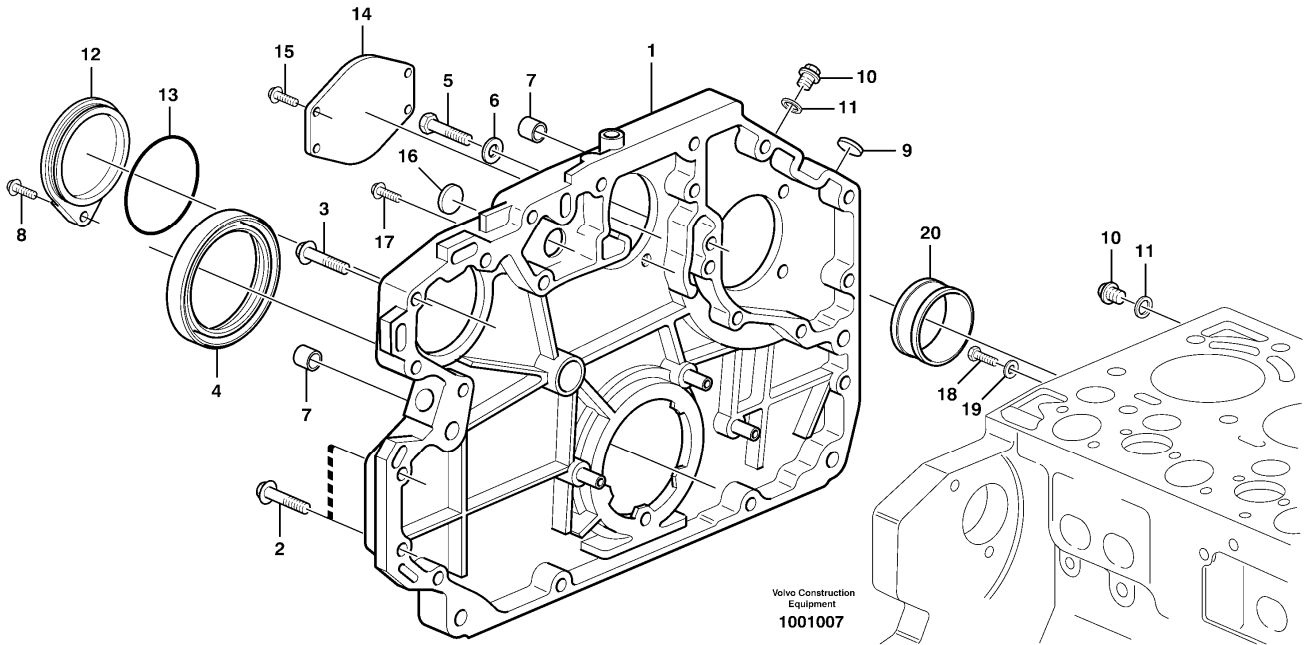

Date: 2013/10/28	Image id: 1001007	Catalogue: 56141	Model: EC210B LC
Brand: Volvo	Serial: 10001-29999, 30001-35000	Group/Section: 215/100	Title: Timing gear casing and gears 8277784,8278912,8278913,8278914

Section option	Kit	Option description
VOE8277784		Basic Machine EC210B
VOE8278912		Engine with Epa label EMISSION CERTIFICATED FROM EPA
VOE8278913		Engine with Eu label EMISSION CERTIFICATED FROM EU
VOE8278914		Engine without Epa label INT AND KOREAN MARKET

Pos	Part	Q1	Q2	Q3	Q4	Q5	PS	Kit	Description	Option(s)	Remark
1	VOE20918119	1							Tmg Gear Casing		(VOE20482787)ENG - 920347
1	VOE20918119	1							Tmg Gear Casing		ENG 920348 -
2	VOE20412324	12							Screw		
3	VOE20450801	4							Screw		
4		1							Crankshaft Seal		See ref 216/100
5	VOE20405653	2					SS		Screw		
6	VOE13955900	2							Washer		(VOE20459117)
7	VOE20405646	2							Bushing		ENG - 920347
7	VOE20585971	2							Bushing		ENG 920348 -
8	VOE20405672	1							Screw		
9	VOE20405605	1							Cover		
10	VOE960630	2							Plug		
11	VOE13947621	2							Plane gasket