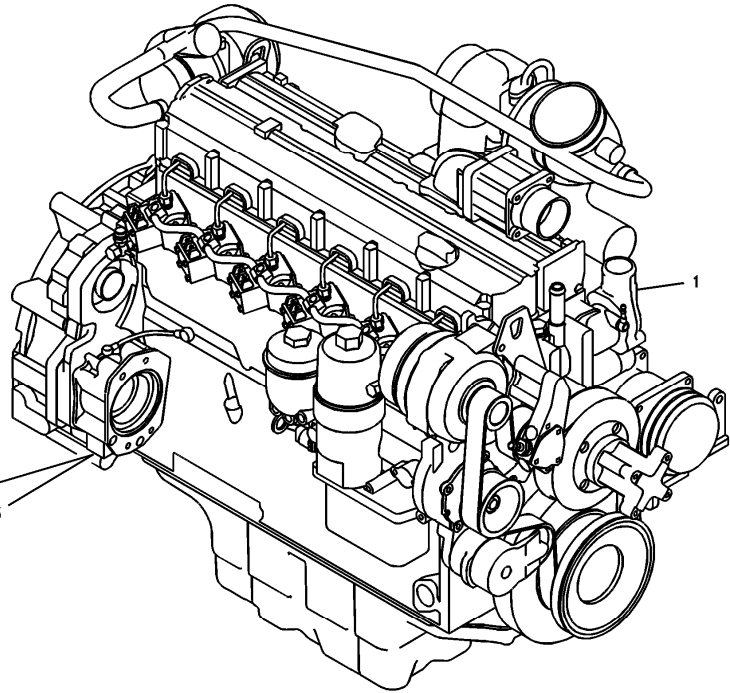

Date: 2013/10/28	Image id: 1010008	Catalogue: 56141	Model: EC210B LC
Brand: Volvo	Serial: 10001-29999, 30001-35000	Group/Section: 210/100	Title: Engine

Volvo Construction
Equipment
1010008

Section option	Kit	Option description
VOE8277784		Basic Machine EC210B
VOE8278912		Engine with Epa label EMISSION CERTIFICATED FROM EPA
VOE8278913		Engine with Eu label EMISSION CERTIFICATED FROM EU
VOE8278914		Engine without Epa label INT AND KOREAN MARKET
VOE8277864	VOE14515979	Leak-off line for slope-rotator on basic machine