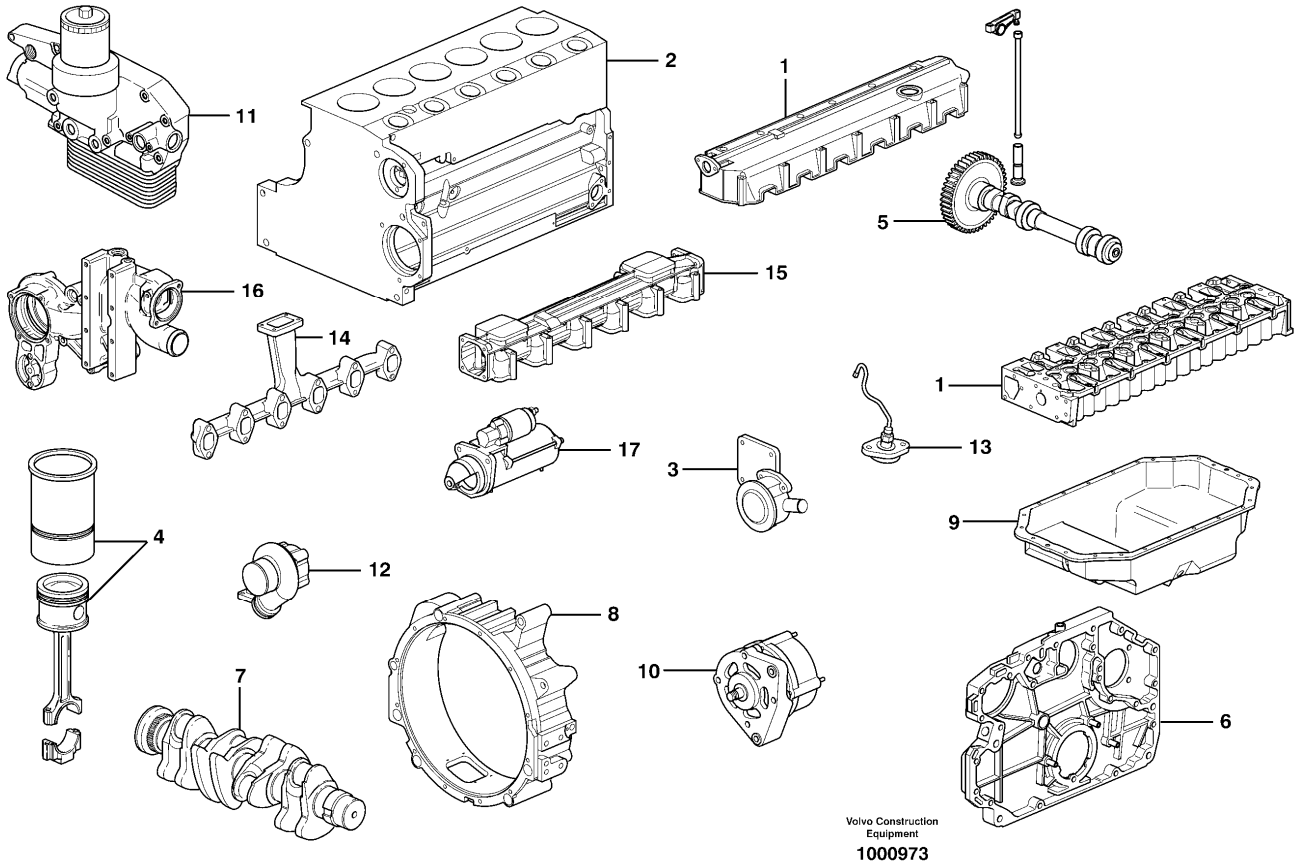

Date: 2013/10/28	Image id: 1000973	Catalogue: 56141	Model: EC210B LC
Brand: Volvo	Serial: 10001-29999, 30001-35000	Group/Section: 210/200	Title: Engine

Section option	Kit	Option description
VOE8277784		Basic Machine EC210B
VOE8278912		Engine with Epa label EMISSION CERTIFICATED FROM EPA
VOE8278913		Engine with Eu label EMISSION CERTIFICATED FROM EU
VOE8278914		Engine without Epa label INT AND KOREAN MARKET

Q1-Q5	Option	Option description	
Q1 8277784 S/N -11532	VOE8277784	Basic Machine EC210B	
Q2 8278912 S/N 11533-	VOE8278912	Engine with Epa label EMISSION CERTIFICATED FROM EPA	
Q3 8278913 S/N 11533-	VOE8278913	Engine with Eu label EMISSION CERTIFICATED FROM EU	
Q4 8278914 S/N 11533-	VOE8278914	Engine without Epa label INT AND KOREAN MARKET	

Pos	Part	Q1	Q2	Q3	Q4	Q5	PS	Kit	Description	Option(s)	Remark