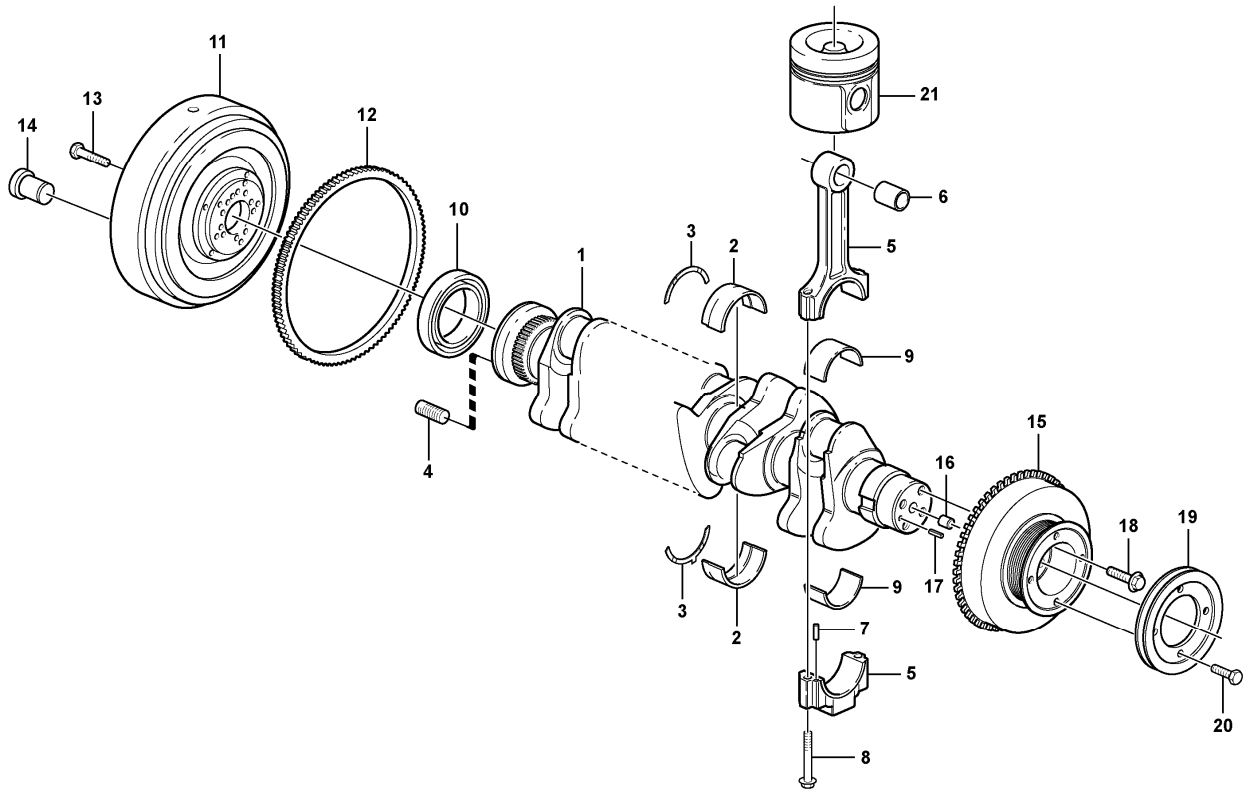

Date: 2013/10/28	Image id: 1035429	Catalogue: 56141	Model: EC210B LC
Brand: Volvo	Serial: 10001-29999, 30001-35000	Group/Section: 216/100	Title: Crankshaft and related parts 8277784,8278912,8278913,8278914

Volvo Construction
Equipment
1035429

Section option	Kit	Option description
VOE8277784		Basic Machine EC210B
VOE8278912		Engine with Epa label EMISSION CERTIFICATED FROM EPA
VOE8278913		Engine with Eu label EMISSION CERTIFICATED FROM EU
VOE8278914		Engine without Epa label INT AND KOREAN MARKET

Pos	Part	Q1	Q2	Q3	Q4	Q5	PS	Kit	Description	Option(s)	Remark
1	VOE20459146	1							Crankshaft		ENG - 851836
	VOE20769707	1					SS		Crankshaft		ENG 851837 - 1022416
	VOE21351400	1							Crankshaft		(VOE20785969)ENG 1022417-
2	VOE20459140	7							Main bearing		STD 84,00 MM
	VOE20459139	7							Main Bearing		U SZ 83,75 MM
3	VOE20459143	REQ							Washer		STD WID 10 MM THICK 2,0 MM
	VOE20459142	REQ							Thrust Washer		WID 10 MM THICK 2,2