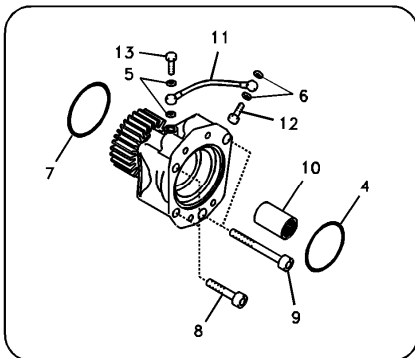

Date: 2013/10/28	Image id: 1010008	Catalogue: 56141	Model: EC210B LC
Brand: Volvo	Serial: 10001-29999, 30001-35000	Group/Section: 210/100	Title: Engine

Volvo Construction
Equipment
1010008

Section option	Kit	Option description
VOE8277784		Basic Machine EC210B
VOE8278912		Engine with Epa label EMISSION CERTIFICATED FROM EPA
VOE8278913		Engine with Eu label EMISSION CERTIFICATED FROM EU
VOE8278914		Engine without Epa label INT AND KOREAN MARKET
VOE8277864	VOE14515979	Leak-off line for slope-rotator on basic machine