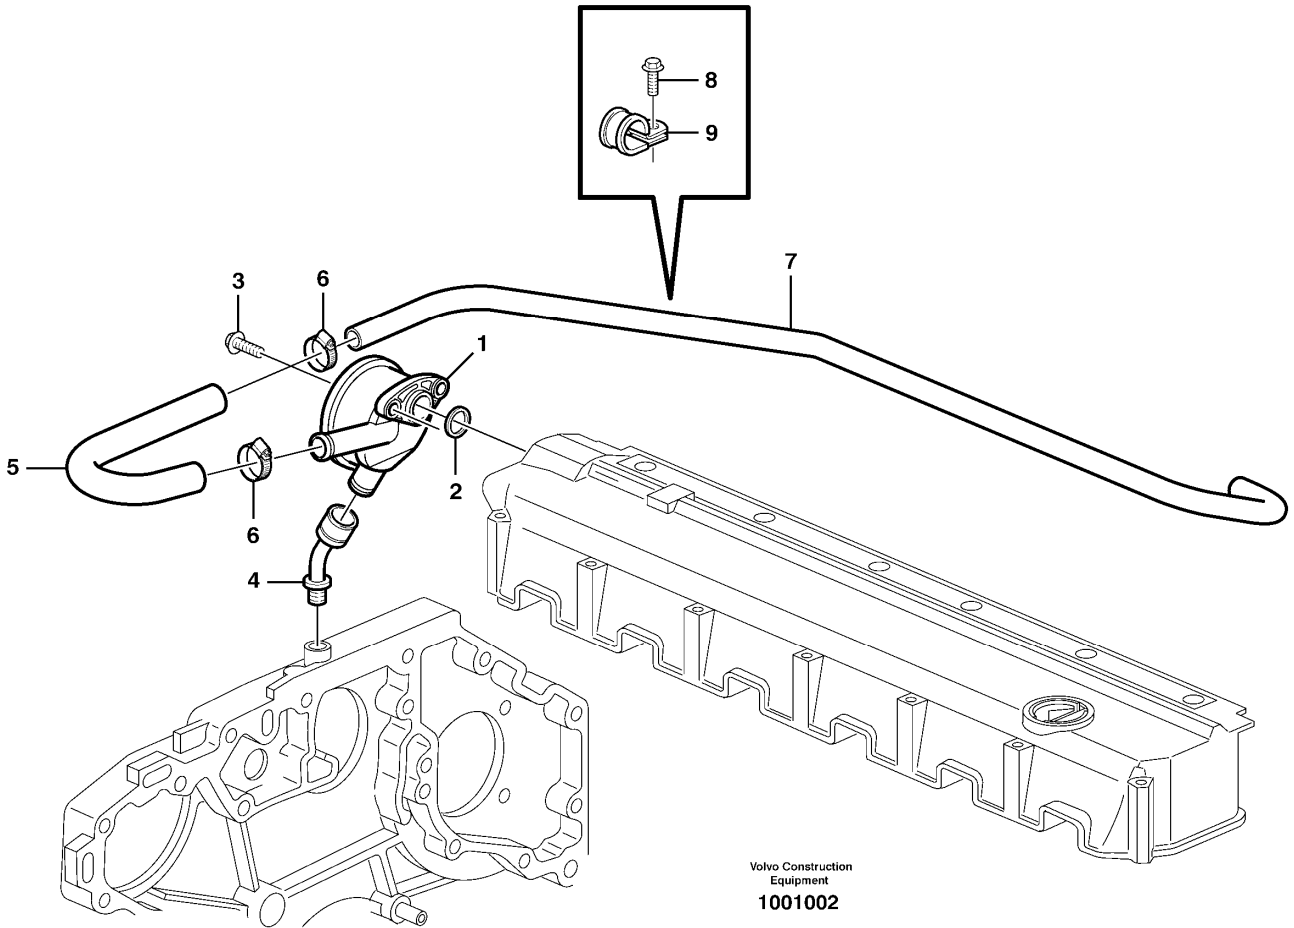

Date: 2013/10/28	Image id: 1001002	Catalogue: 56141	Model: EC210B LC
Brand: Volvo	Serial: 10001-29999, 30001-35000	Group/Section: 212/200	Title: Crankcase 8277784,8278912,8278913,8278914 ventilation

Section option	Kit	Option description
VOE8277784		Basic Machine EC210B
VOE8278912		Engine with Epa label EMISSION CERTIFICATED FROM EPA
VOE8278913		Engine with Eu label EMISSION CERTIFICATED FROM EU
VOE8278914		Engine without Epa label INT AND KOREAN MARKET

Pos	Part	Q1	Q2	Q3	Q4	Q5	PS	Kit	Description	Option(s)	Remark
1	VOE20405626	1							Regulator		
2	VOE20405627	1							Gasket		
3	VOE20450728	2							Bolt		(VOE20459182)
4	VOE20405938	1							Connector		
5	VOE20459255	1							Tube		
6	VOE20405755	3							Clamping band		
7	VOE20459257	1							Breather pipe