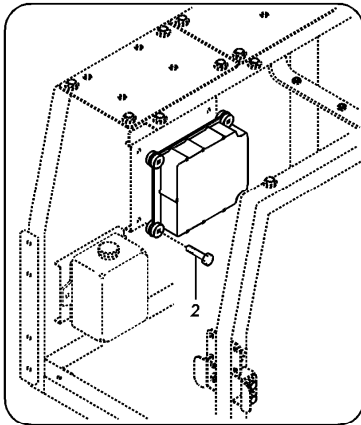

Date: 2013/10/28	Image id: 1010008	Catalogue: 56141	Model: EC210B LC
Brand: Volvo	Serial: 10001-29999, 30001-35000	Group/Section: 210/100	Title: Engine

Volvo Construction
Equipment
1010008

Section option	Kit	Option description
VOE8277784		Basic Machine EC210B
VOE8278912		Engine with Epa label EMISSION CERTIFICATED FROM EPA
VOE8278913		Engine with Eu label EMISSION CERTIFICATED FROM EU
VOE8278914		Engine without Epa label INT AND KOREAN MARKET
VOE8277864	VOE14515979	Leak-off line for slope-rotator on basic machine