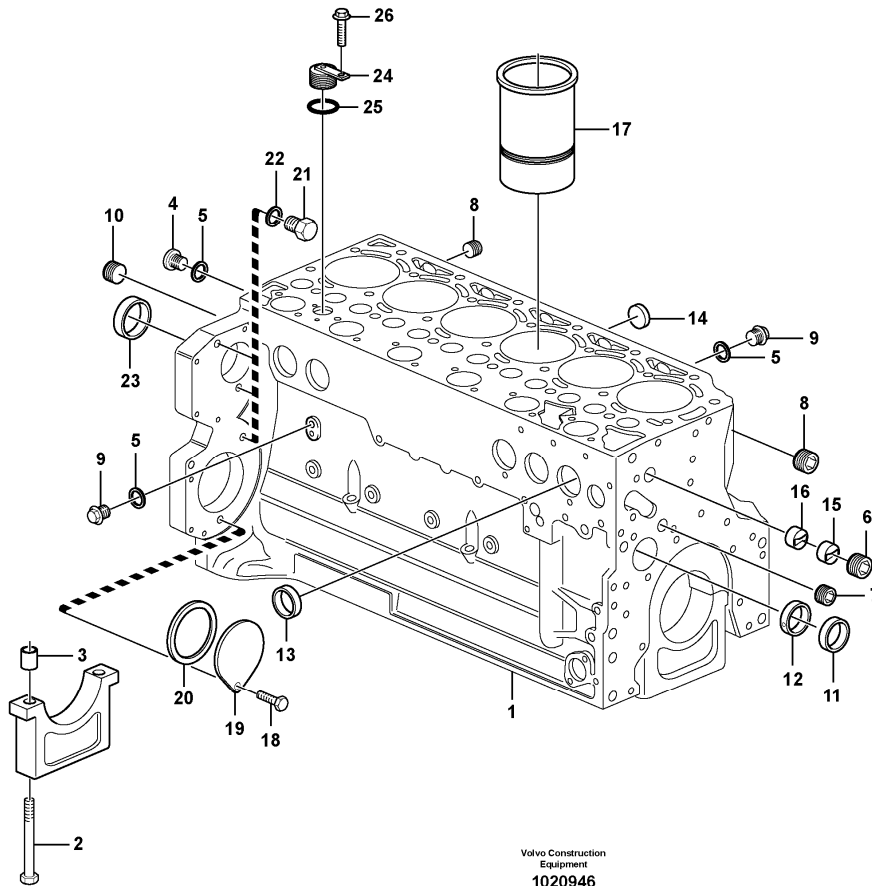

Date: 2013/10/28	Image id: 1020946	Catalogue: 56141	Model: EC210B LC
Brand: Volvo	Serial: 10001-29999, 30001-35000	Group/Section: 212/100	Title: Cylinder block 8277784,8278912,8278913,8278914

Section option	Kit	Option description
VOE8277784		Basic Machine EC210B
VOE8278912		Engine with Epa label EMISSION CERTIFICATED FROM EPA
VOE8278913		Engine with Eu label EMISSION CERTIFICATED FROM EU
VOE8278914		Engine without Epa label INT AND KOREAN MARKET

Pos	Part	Q1	Q2	Q3	Q4	Q5	PS	Kit	Description	Option(s)	Remark
1	VOE20533309	1					SS		Cylinder Block		ENG - 01060658
1	VOE20785815	1					SS		Cylinder Block		ENG 01060659 - 01099383
1	VOE21009708	1							Crankcase		ENG 01099384 -
2	VOE20460006	14							•Screw		ENG - 01099383
3	VOE20460001	14							•Bushing		ENG - 01099383
4	VOE945065	1							•Plug		
5	VOE13969011	3							•Gasket