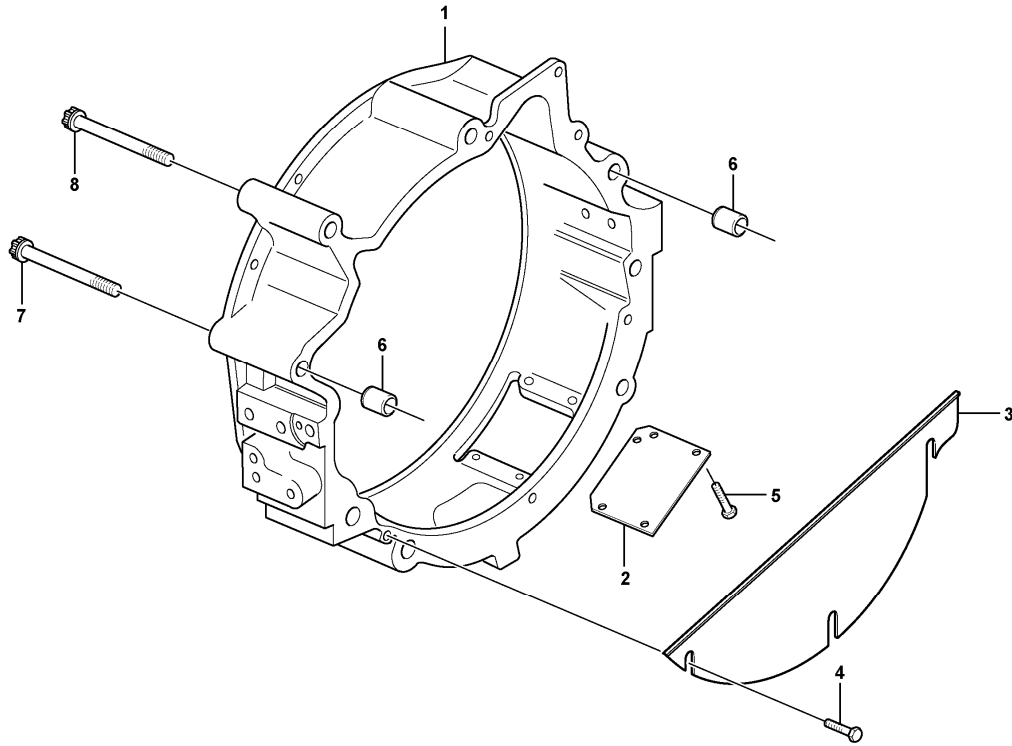

Date: 2013/10/28	Image id: 1027113	Catalogue: 56141	Model: EC210B LC
Brand: Volvo	Serial: 10001-29999, 30001-35000	Group/Section: 216/200	Title: Flywheel housing 8277784,8278912,8278913,8278914

Volvo Construction
Equipment
1027113

Section option	Kit	Option description
VOE8277784		Basic Machine EC210B
VOE8278912		Engine with Epa label EMISSION CERTIFICATED FROM EPA
VOE8278913		Engine with Eu label EMISSION CERTIFICATED FROM EU
VOE8278914		Engine without Epa label INT AND KOREAN MARKET

Pos	Part	Q1	Q2	Q3	Q4	Q5	PS	Kit	Description	Option(s)	Remark
1	VOE21018780	1							Flywheel Hsg		(VOE20744652)ENG - 01099408
1	VOE21018780	1							Flywheel Hsg		(VOE21044436)ENG 01099409 -
2	VOE20547288	1							•Cover Plate		
3	VOE20459989	1							•Cover		
4	VOE20405729	3							•Screw		
5	VOE20405729	4							•Screw		
6	VOE20585971	2							Bushing