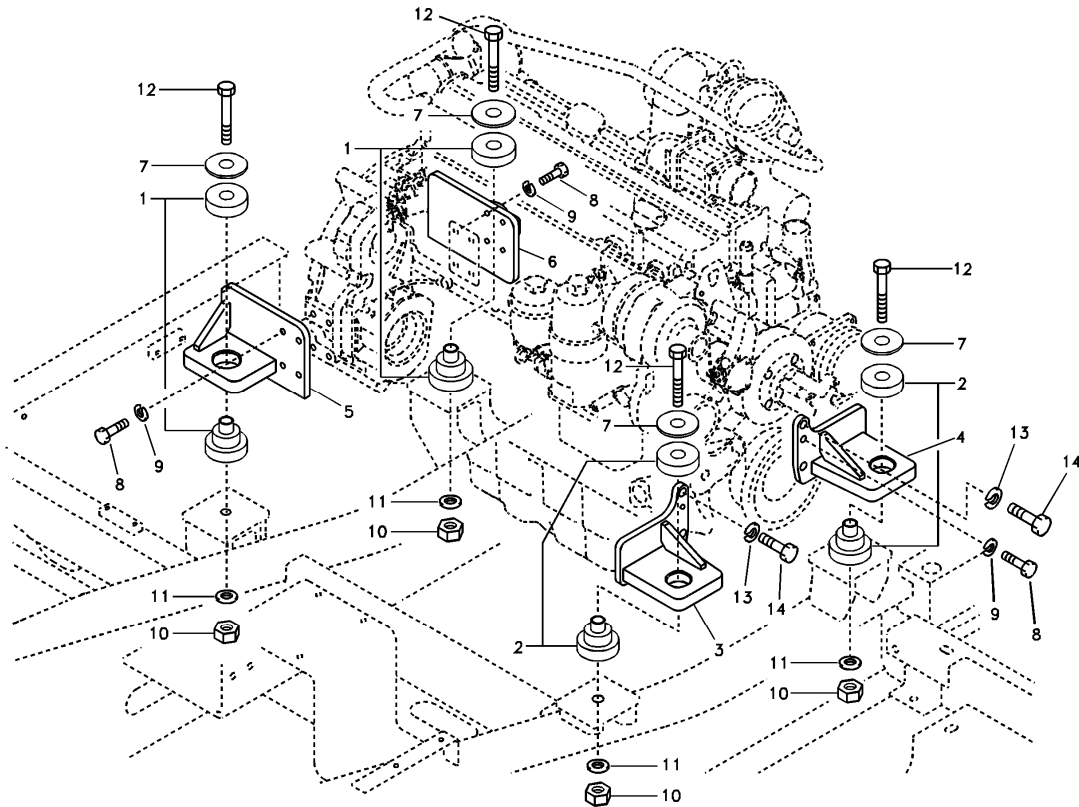

Date: 2013/10/28	Image id: TA102	Catalogue: 56141	Model: EC210B LC
Brand: Volvo	Serial: 10001-29999, 30001-35000	Group/Section: 218/100	Title: Engine mount

Volvo Construction
Equipment
TA102

Section option	Kit	Option description
VOE8277784		Basic Machine EC210B

Q1-Q5	Option	Option description
Q1 8277784	VOE8277784	Basic Machine EC210B

Pos	Part	Q1	Q2	Q3	Q4	Q5	PS	Kit	Description	Option(s)	Remark
1	VOE14526155	2							Cushion		
2	VOE14526154	2							Cushion		
3	VOE14512285	1							Bracket		
4	VOE14512286	1							Bracket		
5	VOE14504925	1							Bracket		
6	VOE14504926	1							Bracket		
7	VOE14526169	4							Plate		
8	VOE978933	10							Hexagon screw