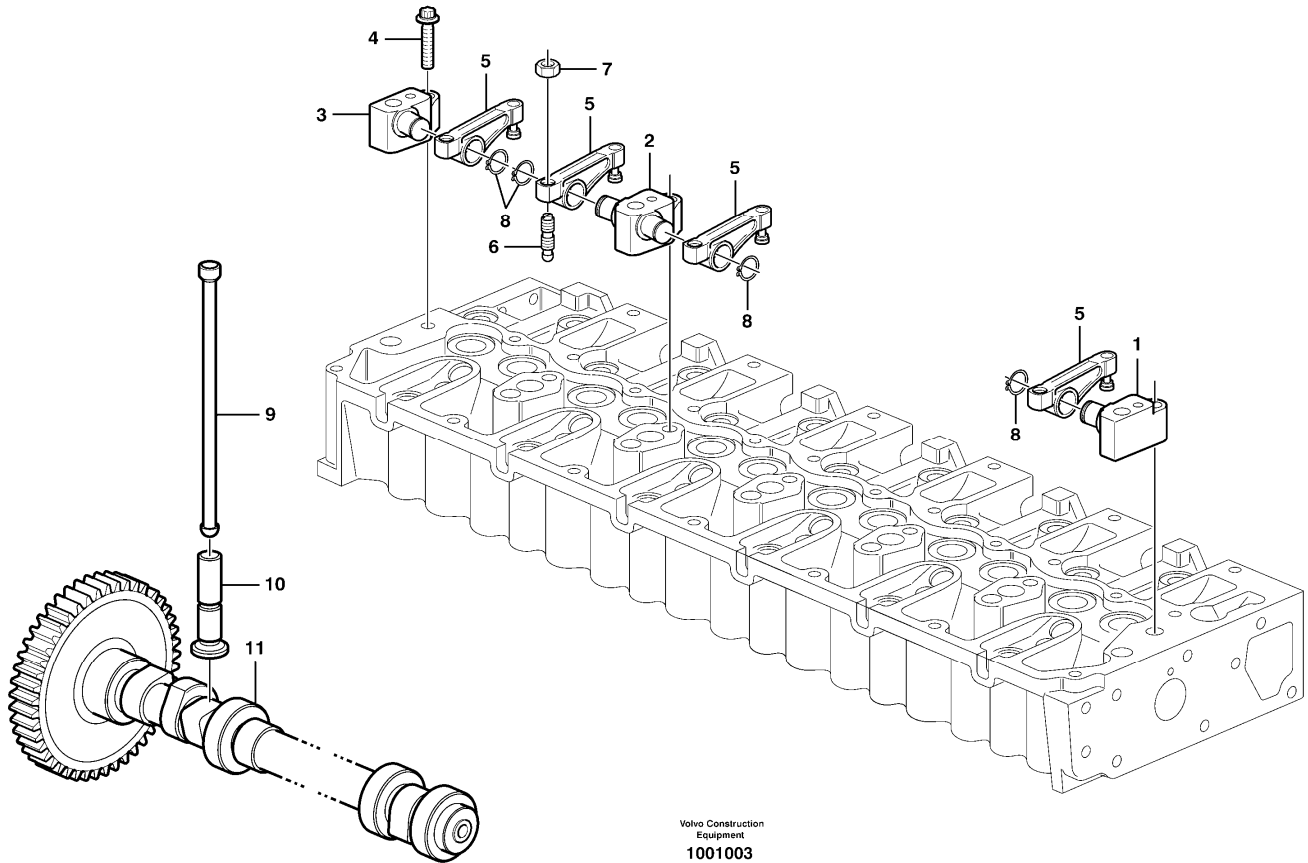

Date: 2013/10/28	Image id: 1001003	Catalogue: 56141	Model: EC210B LC
Brand: Volvo	Serial: 10001-29999, 30001-35000	Group/Section: 214/100	Title: Valve mechanism 8277784,8278912,8278913,8278914

Section option	Kit	Option description
VOE8277784		Basic Machine EC210B
VOE8278912		Engine with Epa label EMISSION CERTIFICATED FROM EPA
VOE8278913		Engine with Eu label EMISSION CERTIFICATED FROM EU
VOE8278914		Engine without Epa label INT AND KOREAN MARKET

Pos	Part	Q1	Q2	Q3	Q4	Q5	PS	Kit	Description	Option(s)	Remark
1	VOE20459848	1							Bracket		
2	VOE20459847	5							Bracket		
3	VOE20459849	1							Bracket		
4	VOE20459853	7							Screw		
5	VOE20459850	12							Rocker arm		ENG - 01099409
5	VOE21448926	12							Rocker arm		(VOE20792876)ENG 01099410 -
6	VOE20405524	12							Screw		
7	VOE11700373	12							Nut