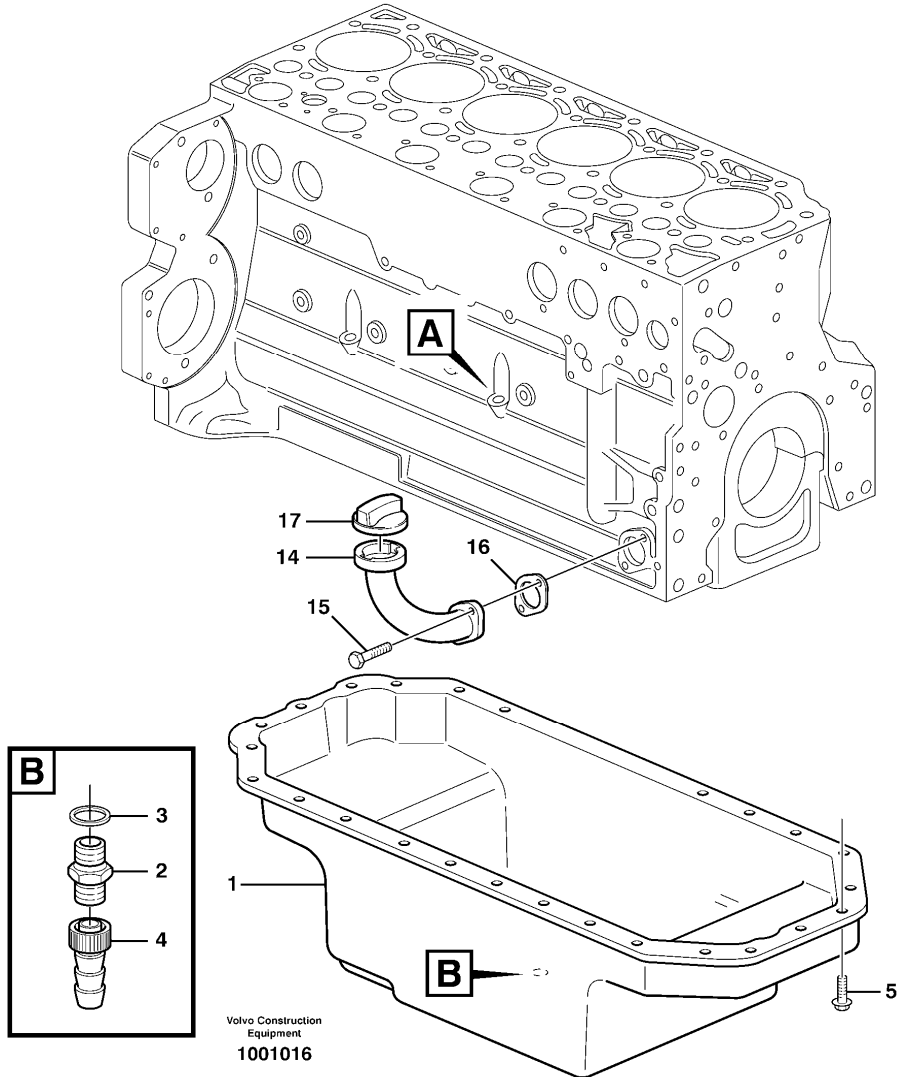

Date: 2013/10/28	Image id: 1001016	Catalogue: 56141	Model: EC210B LC
Brand: Volvo	Serial: 10001-29999, 30001-35000	Group/Section: 217/100	Title: Oil sump 8277784,8278912,8278913,8278914

Section option	Kit	Option description
VOE8277784		Basic Machine EC210B
VOE8278912		Engine with Epa label EMISSION CERTIFICATED FROM EPA
VOE8278913		Engine with Eu label EMISSION CERTIFICATED FROM EU
VOE8278914		Engine without Epa label INT AND KOREAN MARKET

Pos	Part	Q1	Q2	Q3	Q4	Q5	PS	Kit	Description	Option(s)	Remark
1	VOE20482783	1							Oil pan		ENG - 01099344
1	VOE20840491	1							Oil Pan		ENG 01099345 -
	VOE20460022	1							Gasket		
2	VOE20450851	1							Drain valve