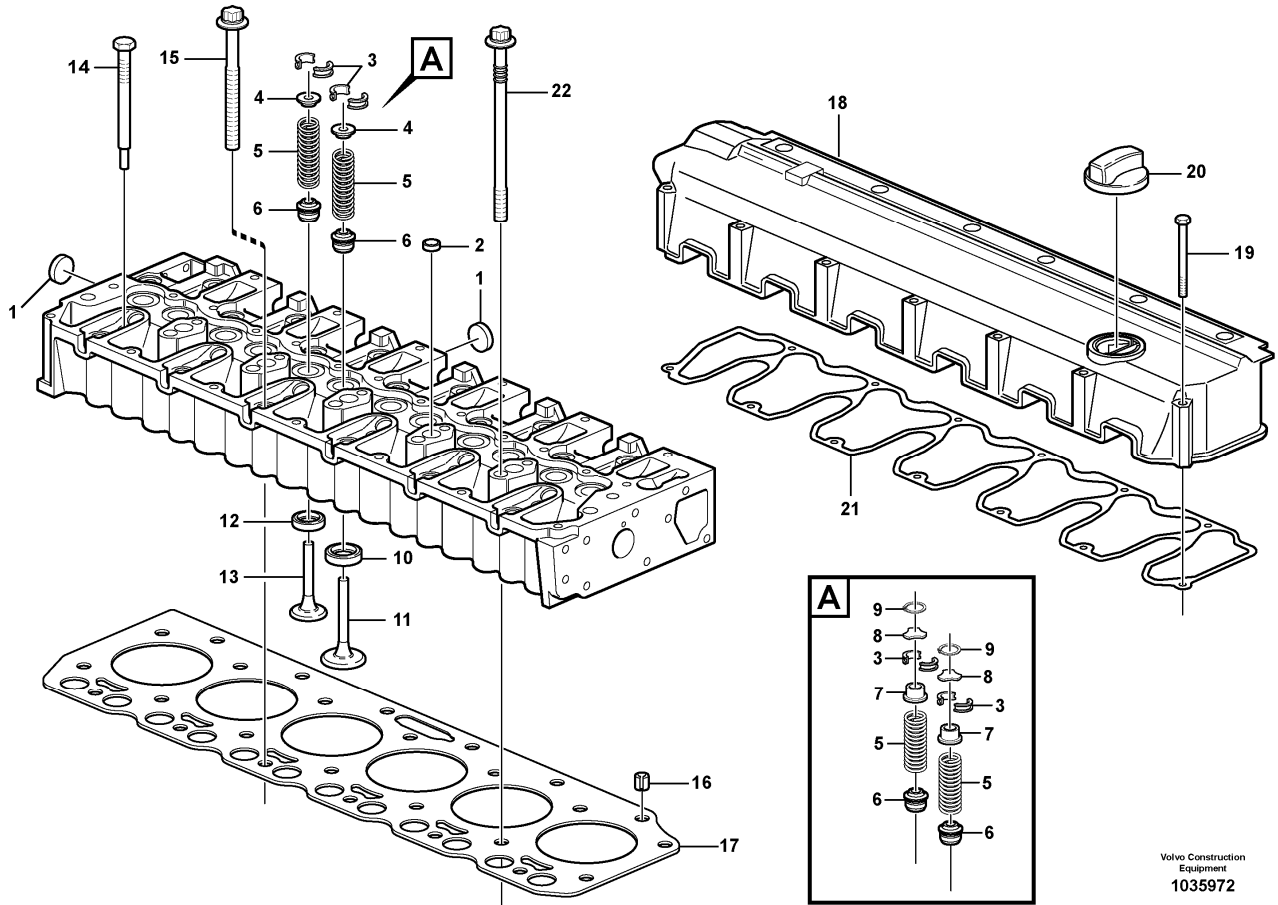

Date: 2013/10/28	Image id: 1035972	Catalogue: 56141	Model: EC210B LC
Brand: Volvo	Serial: 10001-29999, 30001-35000	Group/Section: 211/100	Title: Cylinder head 8277784,8278912,8278913,8278914

Volvo Construction
Equipment
1035972

Section option	Kit	Option description
VOE8277784		Basic Machine EC210B
VOE8278912		Engine with Epa label EMISSION CERTIFICATED FROM EPA
VOE8278913		Engine with Eu label EMISSION CERTIFICATED FROM EU
VOE8278914		Engine without Epa label INT AND KOREAN MARKET

Pos	Part	Q1	Q2	Q3	Q4	Q5	PS	Kit	Description	Option(s)	Remark
	VOE20747867	1							Cylinder head		(VOE20498711)ENG - 1031803
	VOE20747867	1							Cylinder head		ENG 1031804 - 2006/01
	VOE21055823	1							Cylinder head		ENG 2006/02 -
1	VOE20412745	5							•Core plug		
2	VOE20412733	5							•Core plug		
3	VOE20459857	24							•Valve sleeve		
4	VOE20535037	12							•Washer		ENG - 2006/01