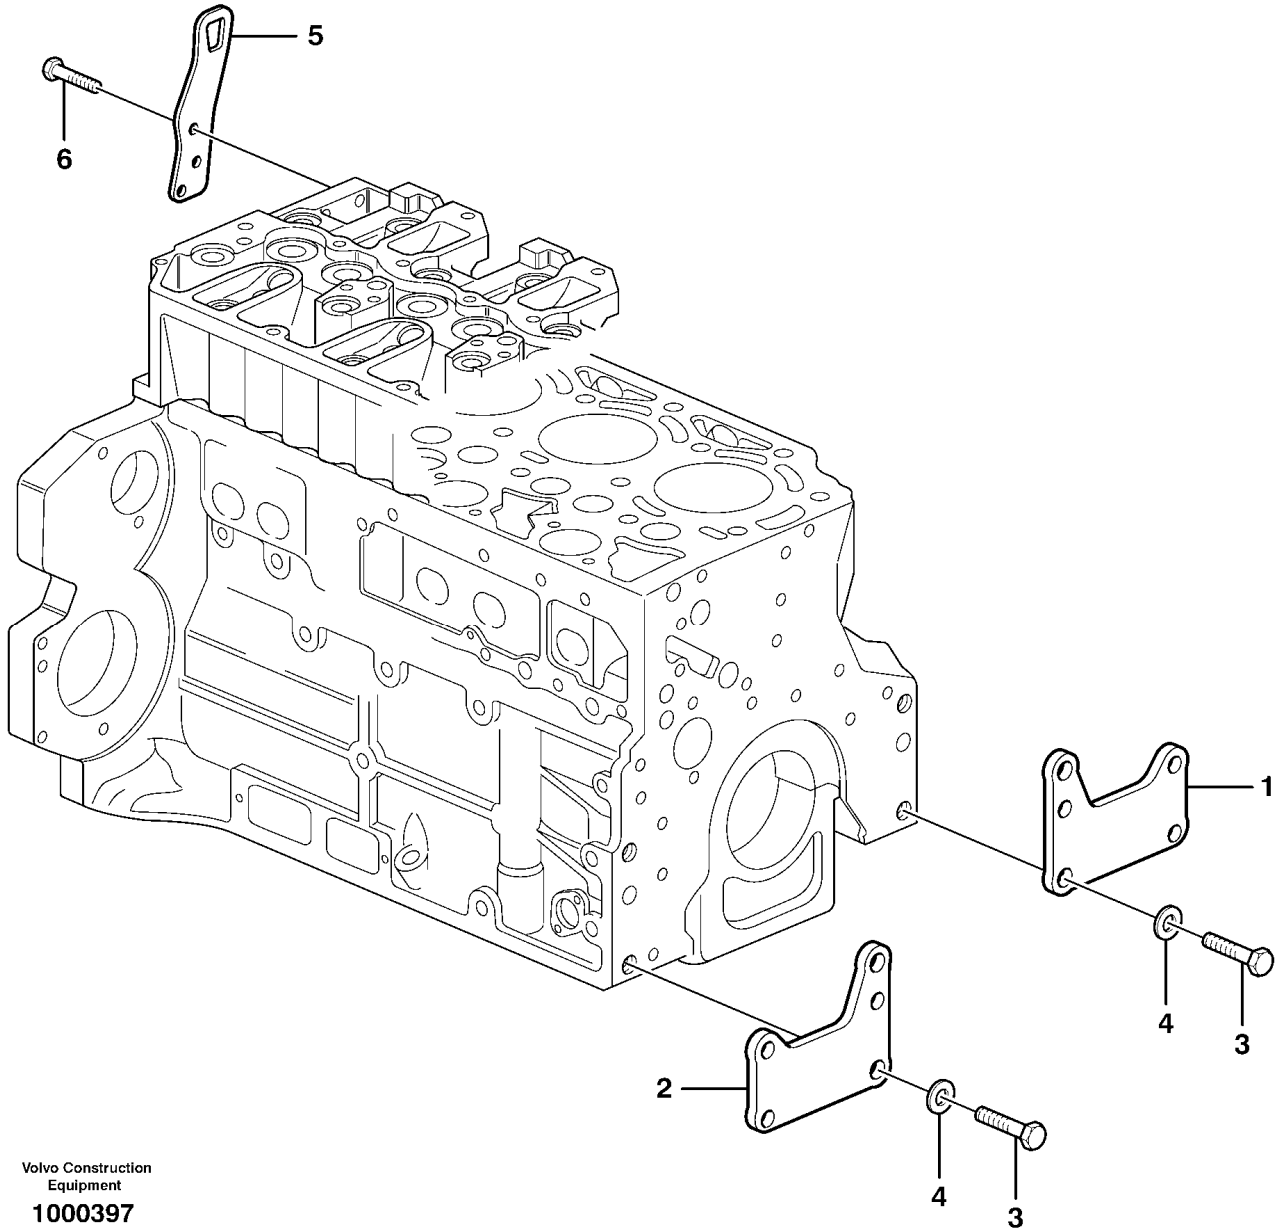

Thank you so much for reading

Date: 2013/10/28	Image id: 1000397	Catalogue: 56141	Model: EC210B LC
Brand: Volvo	Serial: 10001-29999, 30001-35000	Group/Section: 218/200	Title: Engine mounting 8277784,8278912,8278913,8278914