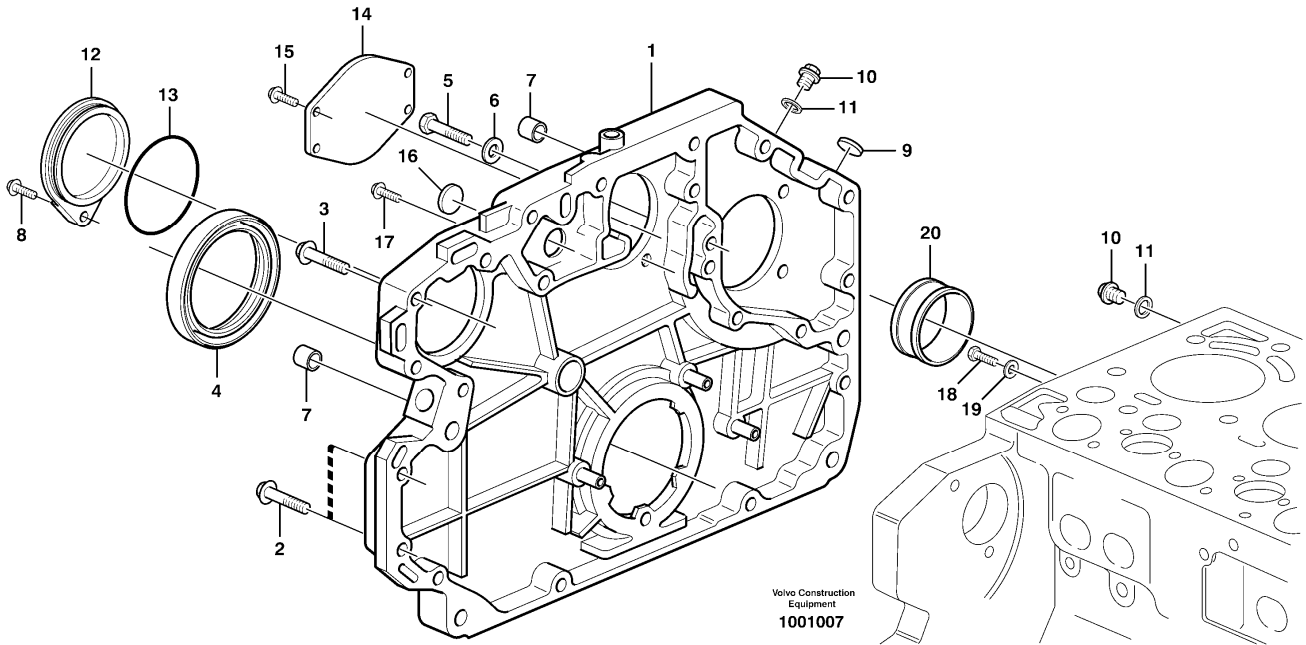

Date: 2013/10/27	Image id: 1001007	Catalogue: 56141	Model: EC210B FX
Brand: Volvo	Serial: 16199-20000	Group/Section: 215/100	Title: Timing gear casing and gears 8277784,8278912,8278913,8278914

Section option	Kit	Option description
VOE8277784		Basic Machine EC210B
VOE8278912		Engine with Epa label EMISSION CERTIFICATED FROM EPA
VOE8278913		Engine with Eu label EMISSION CERTIFICATED FROM EU
VOE8278914		Engine without Epa label INT AND KOREAN MARKET

Pos	Part	Q1	Q2	Q3	Q4	Q5	PS	Kit	Description	Option(s)	Remark
1	VOE20918119	1							Tmg Gear Casing		(VOE20482787)ENG - 920347
1	VOE20918119	1							Tmg Gear Casing		ENG 920348 -
2	VOE20412324	12							Screw		
3	VOE20450801	4							Screw		
4		1							Crankshaft Seal		See ref 216/100
5	VOE20405653	2					SS		Screw		
6	VOE13955900	2							Washer		(VOE20459117)
7	VOE20405646	2							Bushing		ENG - 920347
7	VOE20585971	2							Bushing		ENG 920348 -
8	VOE20405672	1							Screw		
9	VOE20405605	1							Cover		
10	VOE960630	2							Plug		
11	VOE13947621	2							Plane gasket