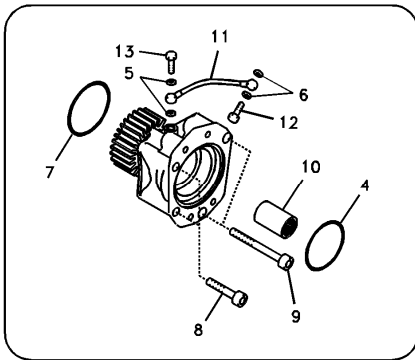

Date: 2013/10/27	Image id: 1010008	Catalogue: 56141	Model: EC210B FX
Brand: Volvo	Serial: 16199-20000	Group/Section: 210/100	Title: Engine

Volvo Construction
Equipment
1010008

Section option	Kit	Option description
VOE8277784		Basic Machine EC210B
VOE8278912		Engine with Epa label EMISSION CERTIFICATED FROM EPA
VOE8278913		Engine with Eu label EMISSION CERTIFICATED FROM EU
VOE8278914		Engine without Epa label INT AND KOREAN MARKET
VOE8277864	VOE14515979	Leak-off line for slope-rotator on basic machine