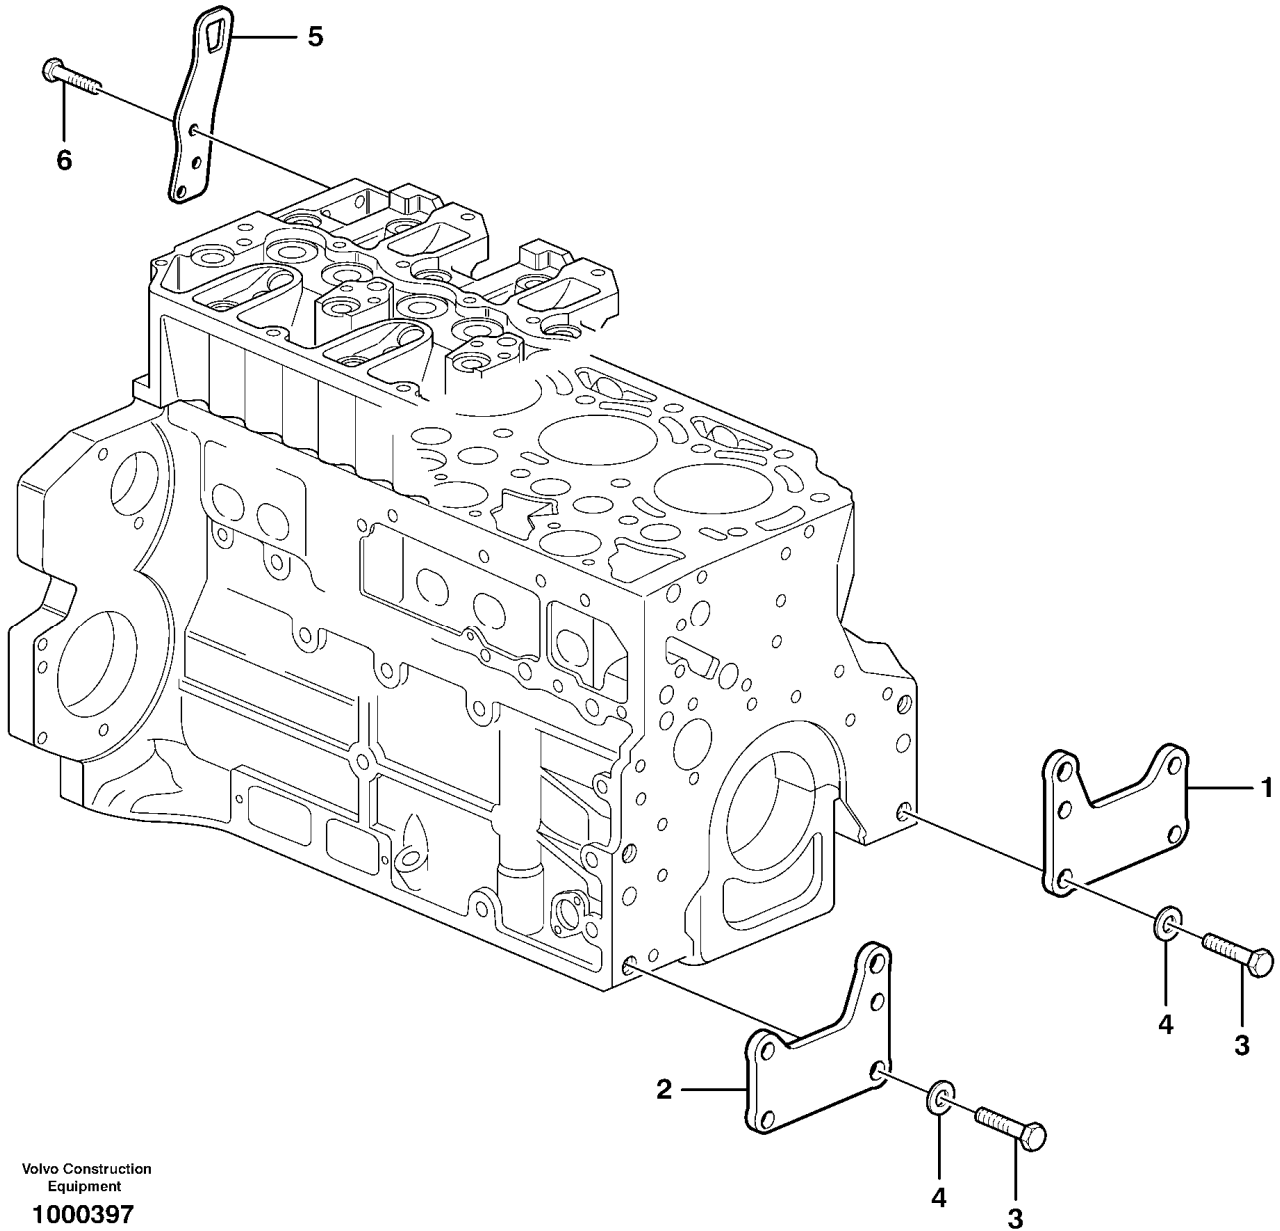

Date: 2013/10/27	Image id: 1000397	Catalogue: 56141	Model: EC210B FX
Brand: Volvo	Serial: 16199-20000	Group/Section: 218/200	Title: Engine mounting 8277784,8278912,8278913,8278914

Section option	Kit	Option description
VOE8277784		Basic Machine EC210B
VOE8278912		Engine with Epa label EMISSION CERTIFICATED FROM EPA
VOE8278913		Engine with Eu label EMISSION CERTIFICATED FROM EU
VOE8278914		Engine without Epa label INT AND KOREAN MARKET

Pos	Part	Q1	Q2	Q3	Q4	Q5	PS	Kit	Description	Option(s)	Remark
1	VOE20723978	1							Bracket