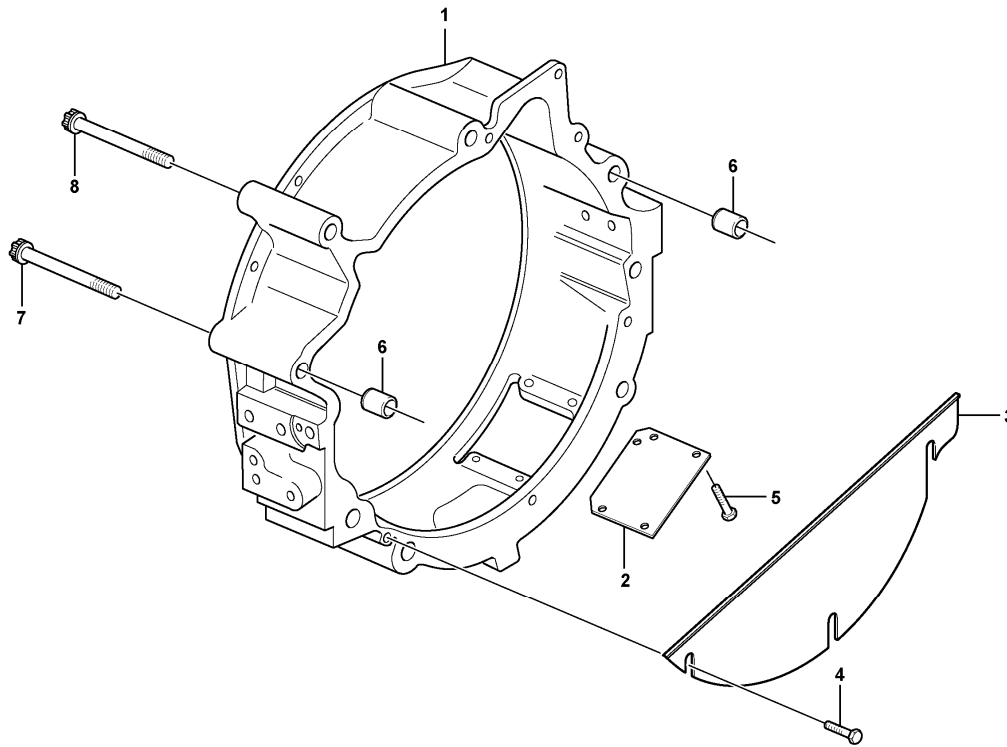

Date: 2013/10/27	Image id: 1027113	Catalogue: 56141	Model: EC210B FX
Brand: Volvo	Serial: 16199-20000	Group/Section: 216/200	Title: Flywheel housing 8277784,8278912,8278913,8278914

Volvo Construction
Equipment
1027113

Section option	Kit	Option description
VOE8277784		Basic Machine EC210B
VOE8278912		Engine with Epa label EMISSION CERTIFICATED FROM EPA
VOE8278913		Engine with Eu label EMISSION CERTIFICATED FROM EU
VOE8278914		Engine without Epa label INT AND KOREAN MARKET

Pos	Part	Q1	Q2	Q3	Q4	Q5	PS	Kit	Description	Option(s)	Remark
1	VOE21018780	1							Flywheel Hsg		(VOE20744652)ENG - 01099408
1	VOE21018780	1							Flywheel Hsg		(VOE21044436)ENG 01099409 -
2	VOE20547288	1							•Cover Plate		
3	VOE20459989	1							•Cover		
4	VOE20405729	3							•Screw		
5	VOE20405729	4							•Screw		
6	VOE20585971	2							Bushing