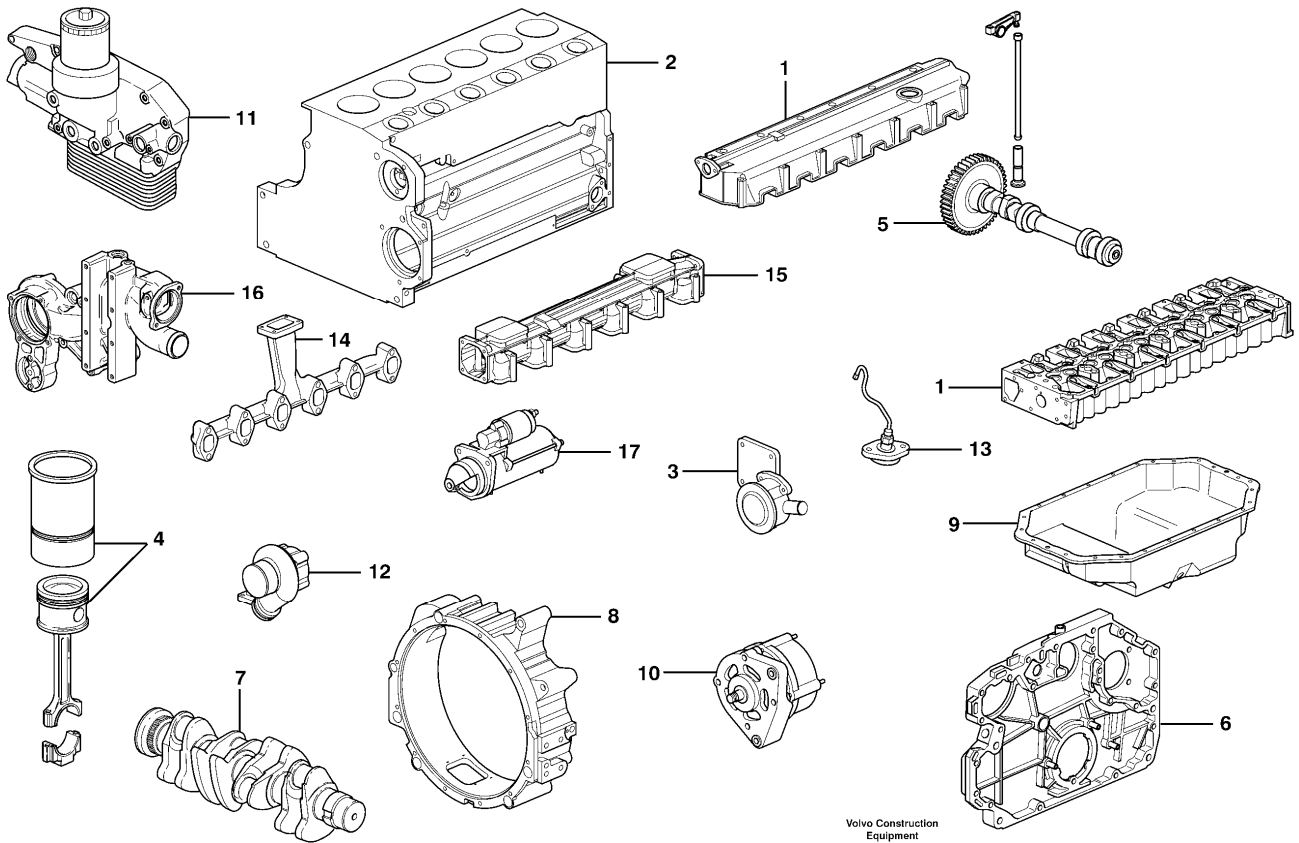

Date: 2013/10/27	Image id: 1000973	Catalogue: 56141	Model: EC210B FX
Brand: Volvo	Serial: 16199-20000	Group/Section: 210/200	Title: Engine

Section option	Kit	Option description
VOE8277784		Basic Machine EC210B
VOE8278912		Engine with Epa label EMISSION CERTIFICATED FROM EPA
VOE8278913		Engine with Eu label EMISSION CERTIFICATED FROM EU
VOE8278914		Engine without Epa label INT AND KOREAN MARKET

Q1-Q5	Option	Option description	
Q1 8277784 S/N -11532	VOE8277784	Basic Machine EC210B	
Q2 8278912 S/N 11533-	VOE8278912	Engine with Epa label EMISSION CERTIFICATED FROM EPA	
Q3 8278913 S/N 11533-	VOE8278913	Engine with Eu label EMISSION CERTIFICATED FROM EU	
Q4 8278914 S/N 11533-	VOE8278914	Engine without Epa label INT AND KOREAN MARKET	

Pos	Part	Q1	Q2	Q3	Q4	Q5	PS	Kit	Description	Option(s)	Remark