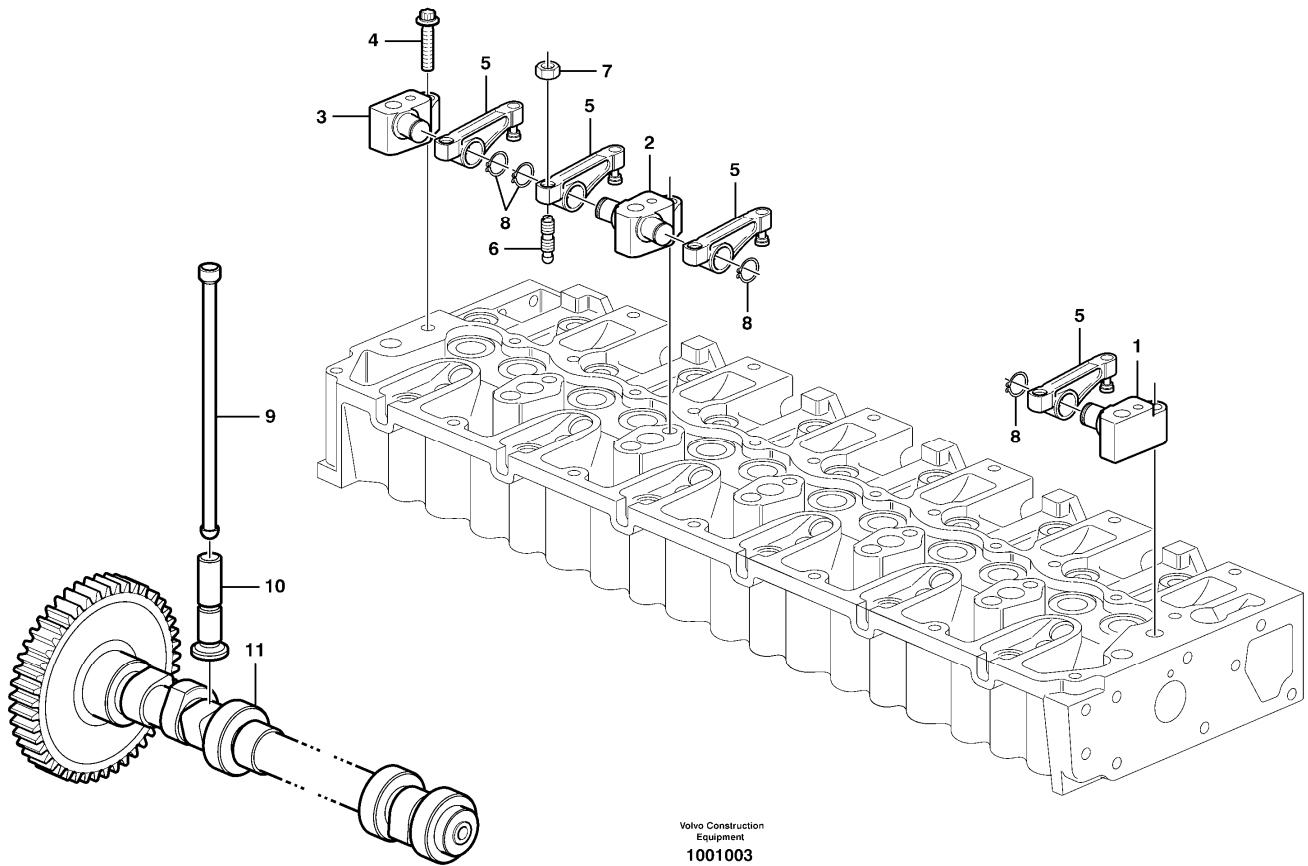

Date: 2013/10/27	Image id: 1001003	Catalogue: 56141	Model: EC210B FX
Brand: Volvo	Serial: 16199-20000	Group/Section: 214/100	Title: Valve mechanism 8277784,8278912,8278913,8278914

Section option	Kit	Option description
VOE8277784		Basic Machine EC210B
VOE8278912		Engine with Epa label EMISSION CERTIFICATED FROM EPA
VOE8278913		Engine with Eu label EMISSION CERTIFICATED FROM EU
VOE8278914		Engine without Epa label INT AND KOREAN MARKET

Pos	Part	Q1	Q2	Q3	Q4	Q5	PS	Kit	Description	Option(s)	Remark
1	VOE20459848	1							Bracket		
2	VOE20459847	5							Bracket		
3	VOE20459849	1							Bracket		
4	VOE20459853	7							Screw		
5	VOE20459850	12							Rocker arm		ENG - 01099409
5	VOE21448926	12							Rocker arm		(VOE20792876)ENG 01099410 -
6	VOE20405524	12							Screw		
7	VOE11700373	12							Nut		
8	VOE945495	12							Retaining ring