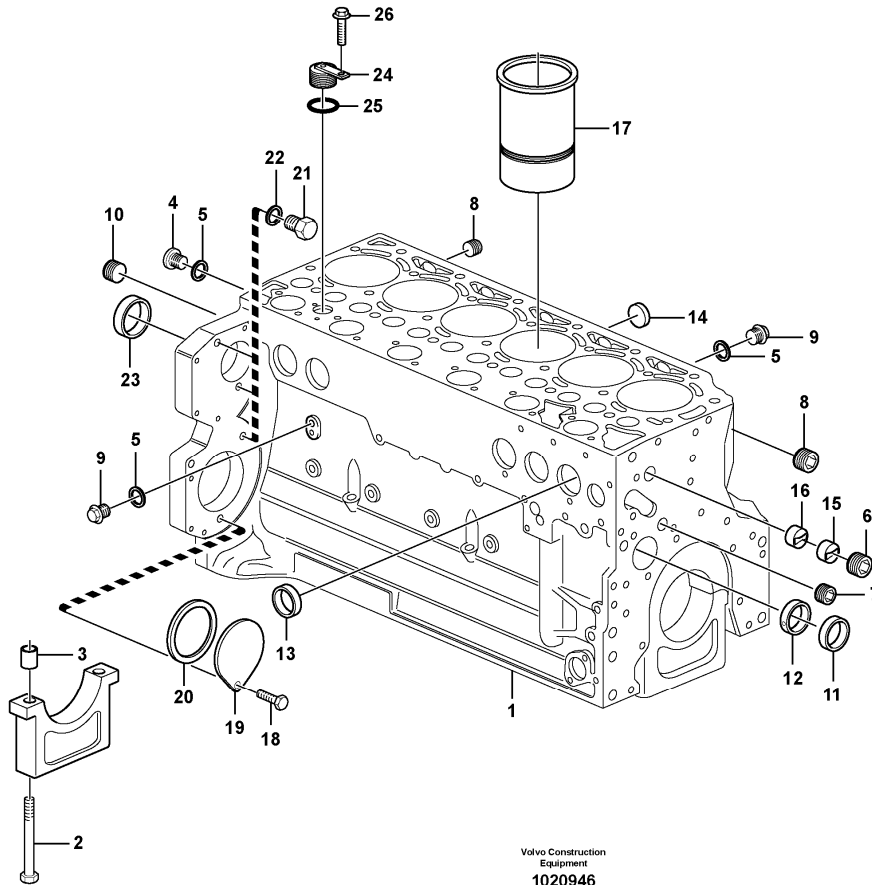

Date: 2013/10/27	Image id: 1020946	Catalogue: 56141	Model: EC210B FX
Brand: Volvo	Serial: 16199-20000	Group/Section: 212/100	Title: Cylinder block 8277784,8278912,8278913,8278914

Section option	Kit	Option description
VOE8277784		Basic Machine EC210B
VOE8278912		Engine with Epa label EMISSION CERTIFICATED FROM EPA
VOE8278913		Engine with Eu label EMISSION CERTIFICATED FROM EU
VOE8278914		Engine without Epa label INT AND KOREAN MARKET

Pos	Part	Q1	Q2	Q3	Q4	Q5	PS	Kit	Description	Option(s)	Remark
1	VOE20533309	1					SS		Cylinder Block		ENG - 01060658
1	VOE20785815	1					SS		Cylinder Block		ENG 01060659 - 01099383
1	VOE21009708	1							Crankcase		ENG 01099384 -
2	VOE20460006	14							•Screw		ENG - 01099383
3	VOE20460001	14							•Bushing		ENG - 01099383
4	VOE945065	1							•Plug		
5	VOE13969011	3							•Gasket		
6	VOE20405717	1							•Plug