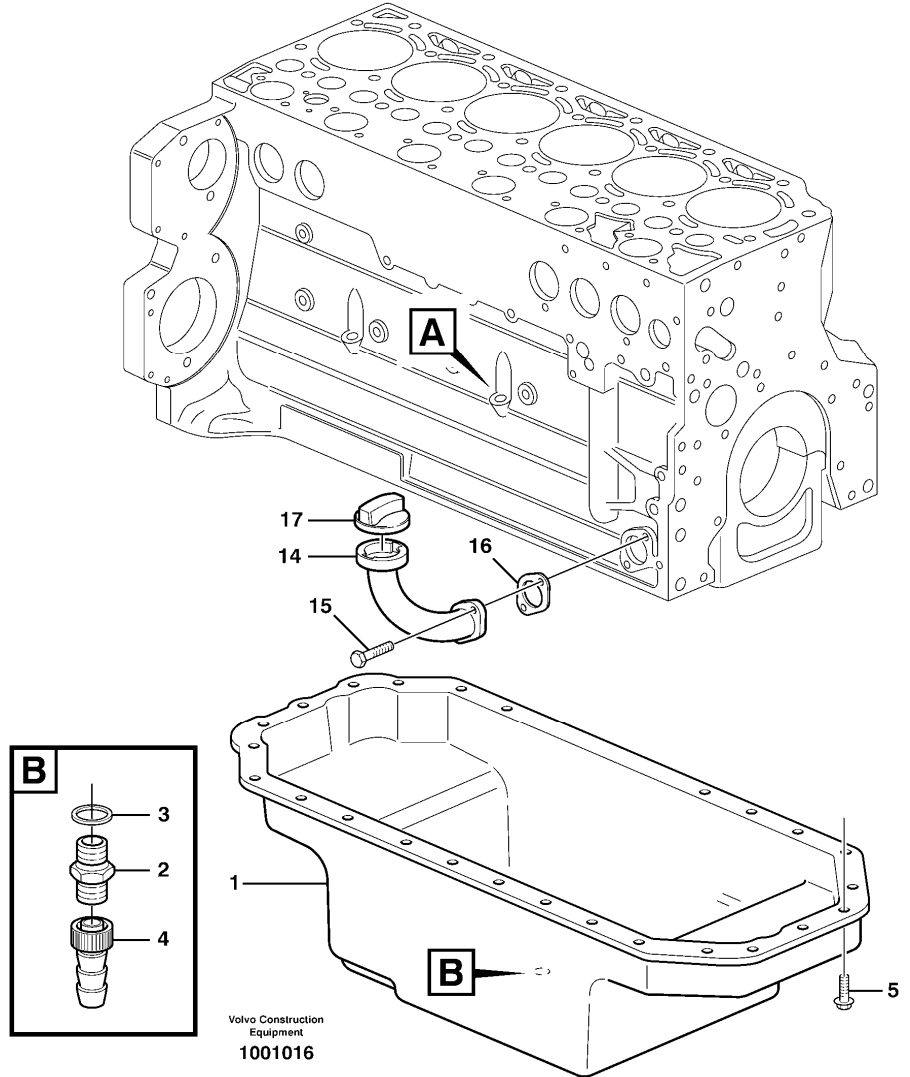

Date: 2013/10/27	Image id: 1001016	Catalogue: 56141	Model: EC210B FX
Brand: Volvo	Serial: 16199-20000	Group/Section: 217/100	Title: Oil sump 8277784,8278912,8278913,8278914

Section option	Kit	Option description
VOE8277784		Basic Machine EC210B
VOE8278912		Engine with Epa label EMISSION CERTIFICATED FROM EPA
VOE8278913		Engine with Eu label EMISSION CERTIFICATED FROM EU
VOE8278914		Engine without Epa label INT AND KOREAN MARKET

Pos	Part	Q1	Q2	Q3	Q4	Q5	PS	Kit	Description	Option(s)	Remark
1	VOE20482783	1							Oil pan		ENG - 01099344
1	VOE20840491	1							Oil Pan		ENG 01099345 -
	VOE20460022	1							Gasket		
2	VOE20450851	1							Drain valve		
3	VOE11700303	1					SS		•Seal		(VOE7011998)