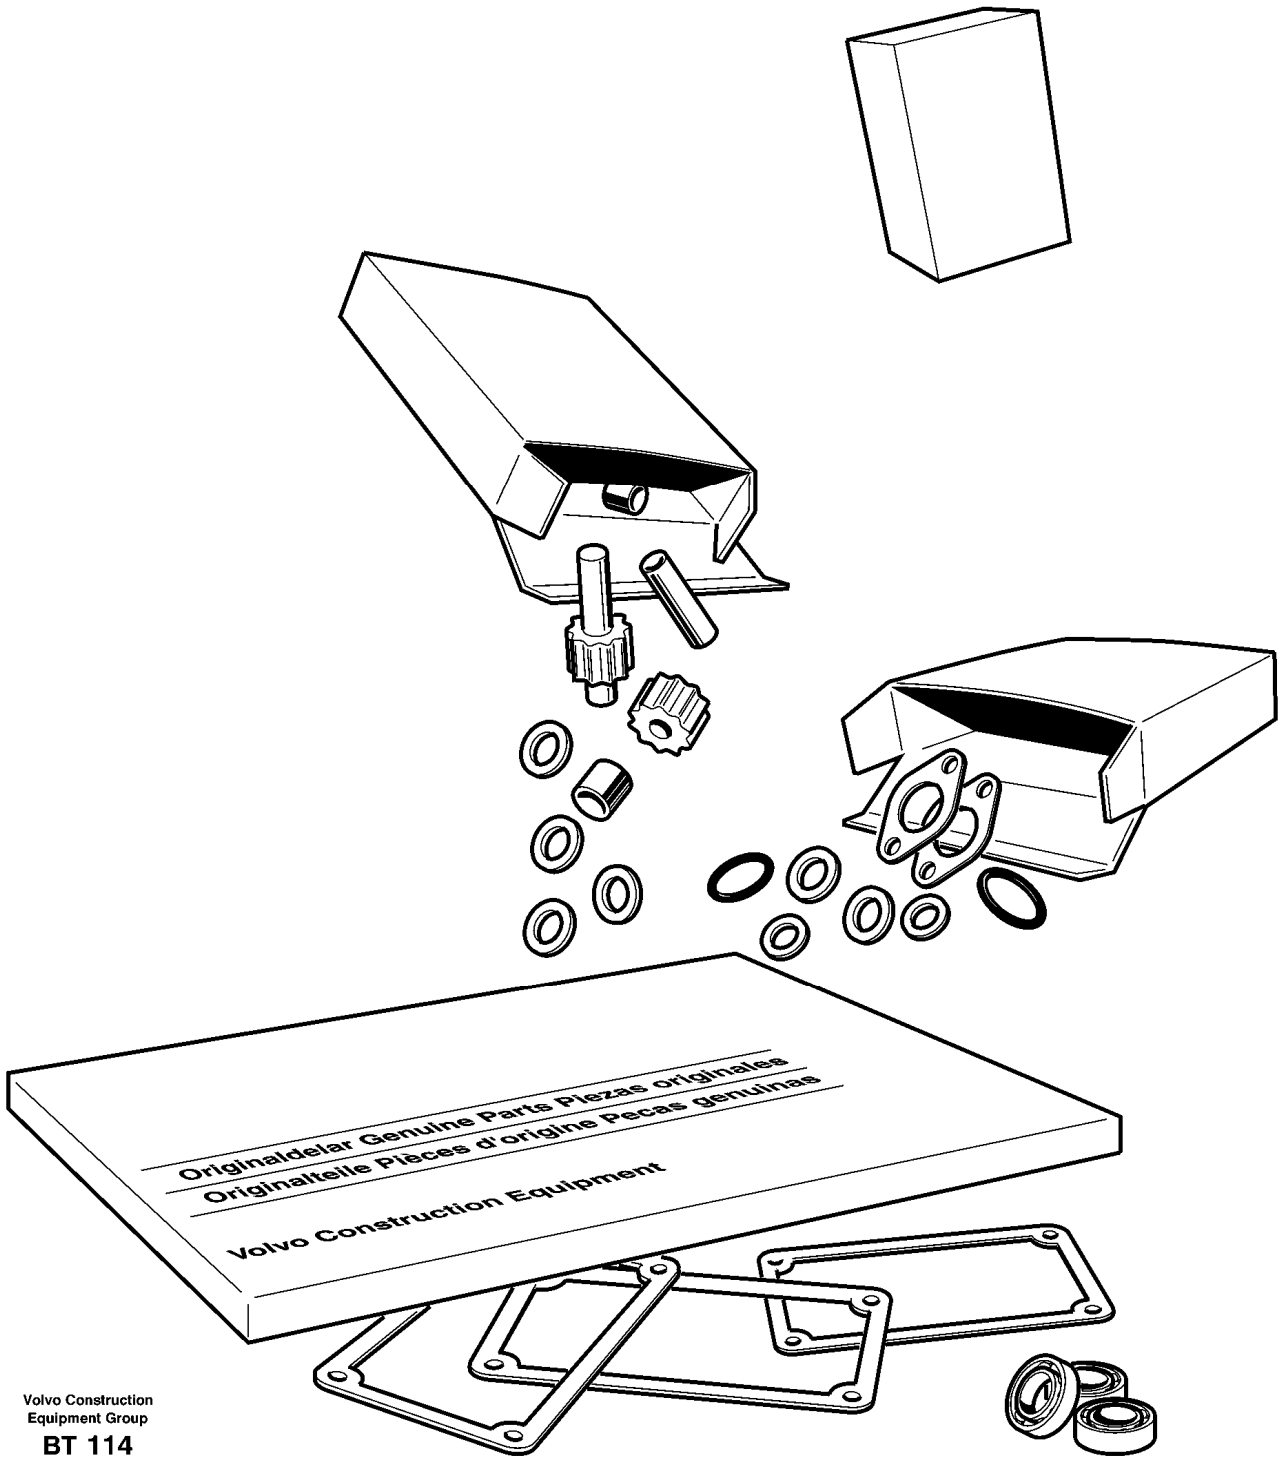

Date: 2013/10/27	Image id: BT114	Catalogue: 56141	Model: EC210B FX
Brand: Volvo	Serial: 16199-20000	Group/Section: 210/300	Title: Repair kits for engine 8277784,8278912,8278913,8278914

Section option	Kit	Option description