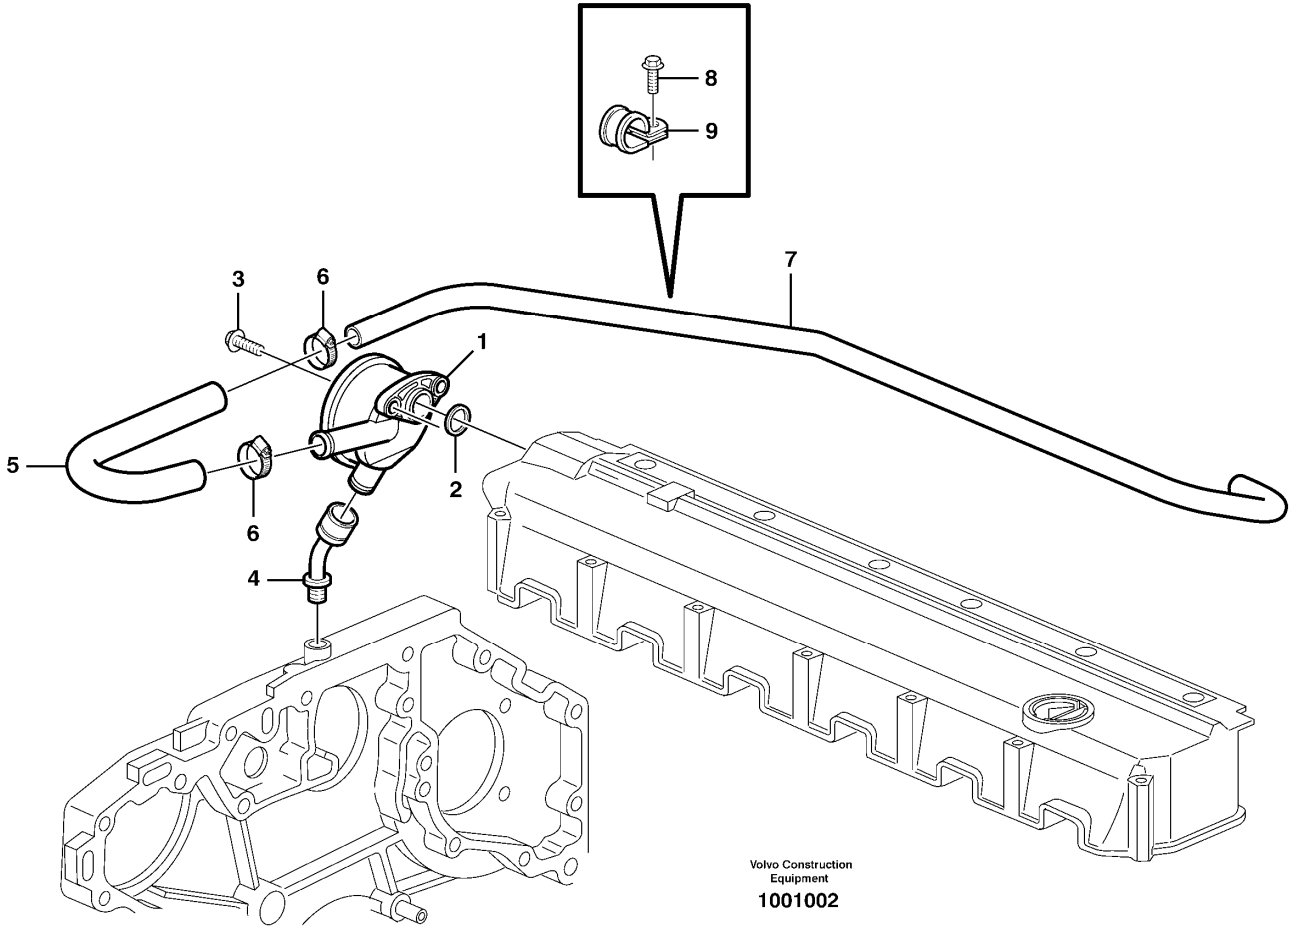

Date: 2013/10/27	Image id: 1001002	Catalogue: 56141	Model: EC210B FX
Brand: Volvo	Serial: 16199-20000	Group/Section: 212/200	Title: Crankcase 8277784,8278912,8278913,8278914 ventilation

Section option	Kit	Option description
VOE8277784		Basic Machine EC210B
VOE8278912		Engine with Epa label EMISSION CERTIFICATED FROM EPA
VOE8278913		Engine with Eu label EMISSION CERTIFICATED FROM EU
VOE8278914		Engine without Epa label INT AND KOREAN MARKET

Pos	Part	Q1	Q2	Q3	Q4	Q5	PS	Kit	Description	Option(s)	Remark
1	VOE20405626	1							Regulator		
2	VOE20405627	1							Gasket		
3	VOE20450728	2							Bolt		(VOE20459182)
4	VOE20405938	1							Connector		
5	VOE20459255	1							Tube		
6	VOE20405755	3							Clamping band		
7	VOE20459257	1							Breather pipe