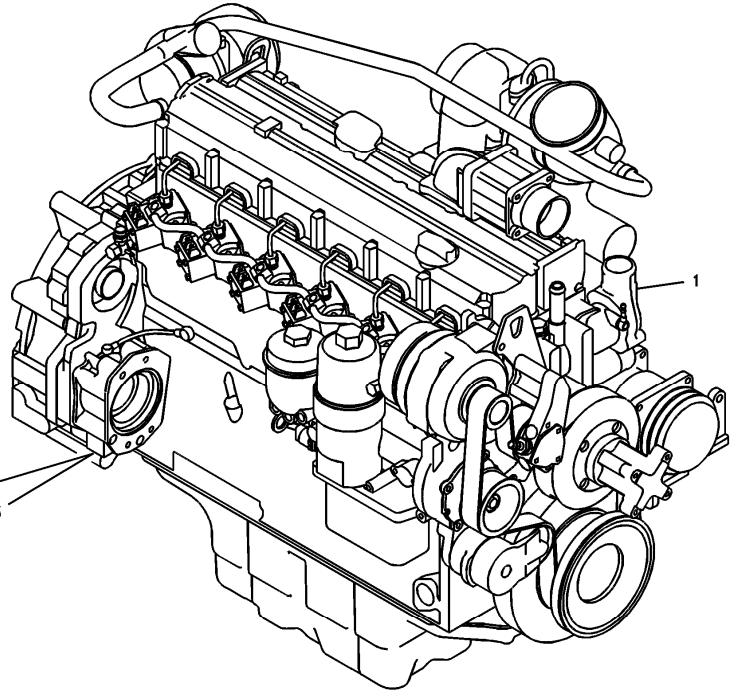

Date: 2013/10/27	Image id: 1010008	Catalogue: 56141	Model: EC210B FX
Brand: Volvo	Serial: 16199-20000	Group/Section: 210/100	Title: Engine

Volvo Construction
Equipment
1010008

Section option	Kit	Option description
VOE8277784		Basic Machine EC210B
VOE8278912		Engine with Epa label EMISSION CERTIFICATED FROM EPA
VOE8278913		Engine with Eu label EMISSION CERTIFICATED FROM EU
VOE8278914		Engine without Epa label INT AND KOREAN MARKET
VOE8277864	VOE14515979	Leak-off line for slope-rotator on basic machine