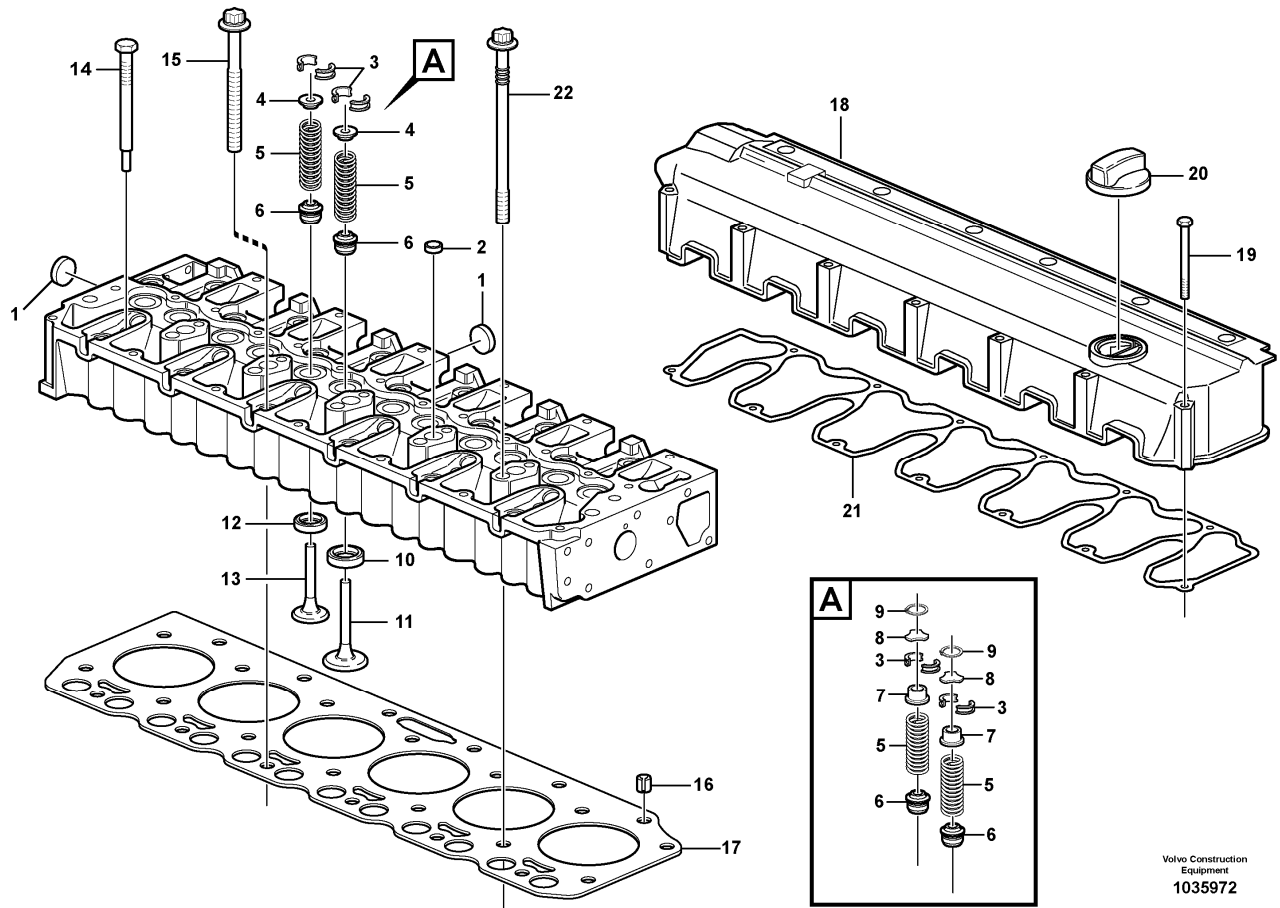

Date: 2013/10/27	Image id: 1035972	Catalogue: 56141	Model: EC210B FX
Brand: Volvo	Serial: 16199-20000	Group/Section: 211/100	Title: Cylinder head 8277784,8278912,8278913,8278914

Volvo Construction
Equipment
1035972

Section option	Kit	Option description
VOE8277784		Basic Machine EC210B
VOE8278912		Engine with Epa label EMISSION CERTIFICATED FROM EPA
VOE8278913		Engine with Eu label EMISSION CERTIFICATED FROM EU
VOE8278914		Engine without Epa label INT AND KOREAN MARKET

Pos	Part	Q1	Q2	Q3	Q4	Q5	PS	Kit	Description	Option(s)	Remark
	VOE20747867	1							Cylinder head		(VOE20498711)ENG - 1031803
	VOE20747867	1							Cylinder head		ENG 1031804 - 2006/01
	VOE21055823	1							Cylinder head		ENG 2006/02 -
1	VOE20412745	5							•Core plug		
2	VOE20412733	5							•Core plug		
3	VOE20459857	24							•Valve sleeve		
4	VOE20535037	12							•Washer		ENG - 2006/01