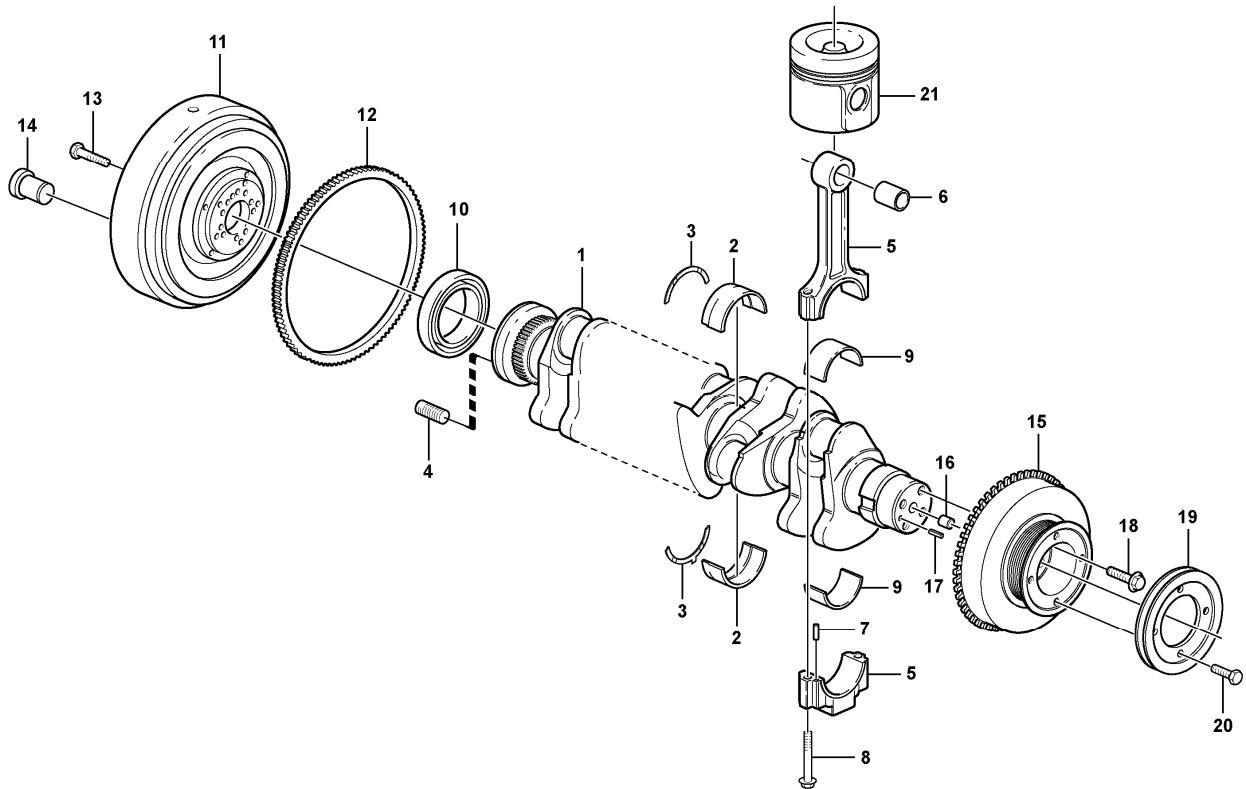

Date: 2013/10/27	Image id: 1035429	Catalogue: 56141	Model: EC210B FX
Brand: Volvo	Serial: 16199-20000	Group/Section: 216/100	Title: Crankshaft and related parts 8277784,8278912,8278913,8278914

Volvo Construction
Equipment
1035429

Section option	Kit	Option description
VOE8277784		Basic Machine EC210B
VOE8278912		Engine with Epa label EMISSION CERTIFICATED FROM EPA
VOE8278913		Engine with Eu label EMISSION CERTIFICATED FROM EU
VOE8278914		Engine without Epa label INT AND KOREAN MARKET

Pos	Part	Q1	Q2	Q3	Q4	Q5	PS	Kit	Description	Option(s)	Remark
1	VOE20459146	1							Crankshaft		ENG - 851836
	VOE20769707	1					SS		Crankshaft		ENG 851837 - 1022416
	VOE21351400	1							Crankshaft		(VOE20785969)ENG 1022417-
2	VOE20459140	7							Main bearing		STD 84,00 MM
	VOE20459139	7							Main Bearing		U SZ 83,75 MM
3	VOE20459143	REQ							Washer		STD WID 10 MM THICK 2,0 MM
	VOE20459142	REQ							Thrust Washer		WID 10 MM THICK 2,2