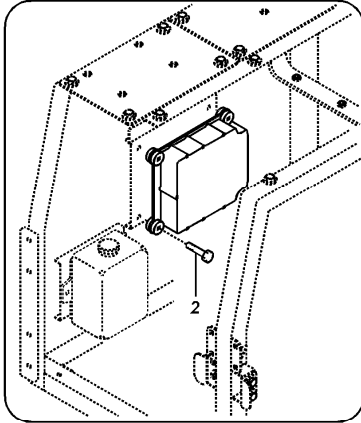

Date: 2013/10/27	Image id: 1010008	Catalogue: 56141	Model: EC210B FX
Brand: Volvo	Serial: 16199-20000	Group/Section: 210/100	Title: Engine

Volvo Construction
Equipment
1010008

Section option	Kit	Option description
VOE8277784		Basic Machine EC210B
VOE8278912		Engine with Epa label EMISSION CERTIFICATED FROM EPA
VOE8278913		Engine with Eu label EMISSION CERTIFICATED FROM EU
VOE8278914		Engine without Epa label INT AND KOREAN MARKET
VOE8277864	VOE14515979	Leak-off line for slope-rotator on basic machine