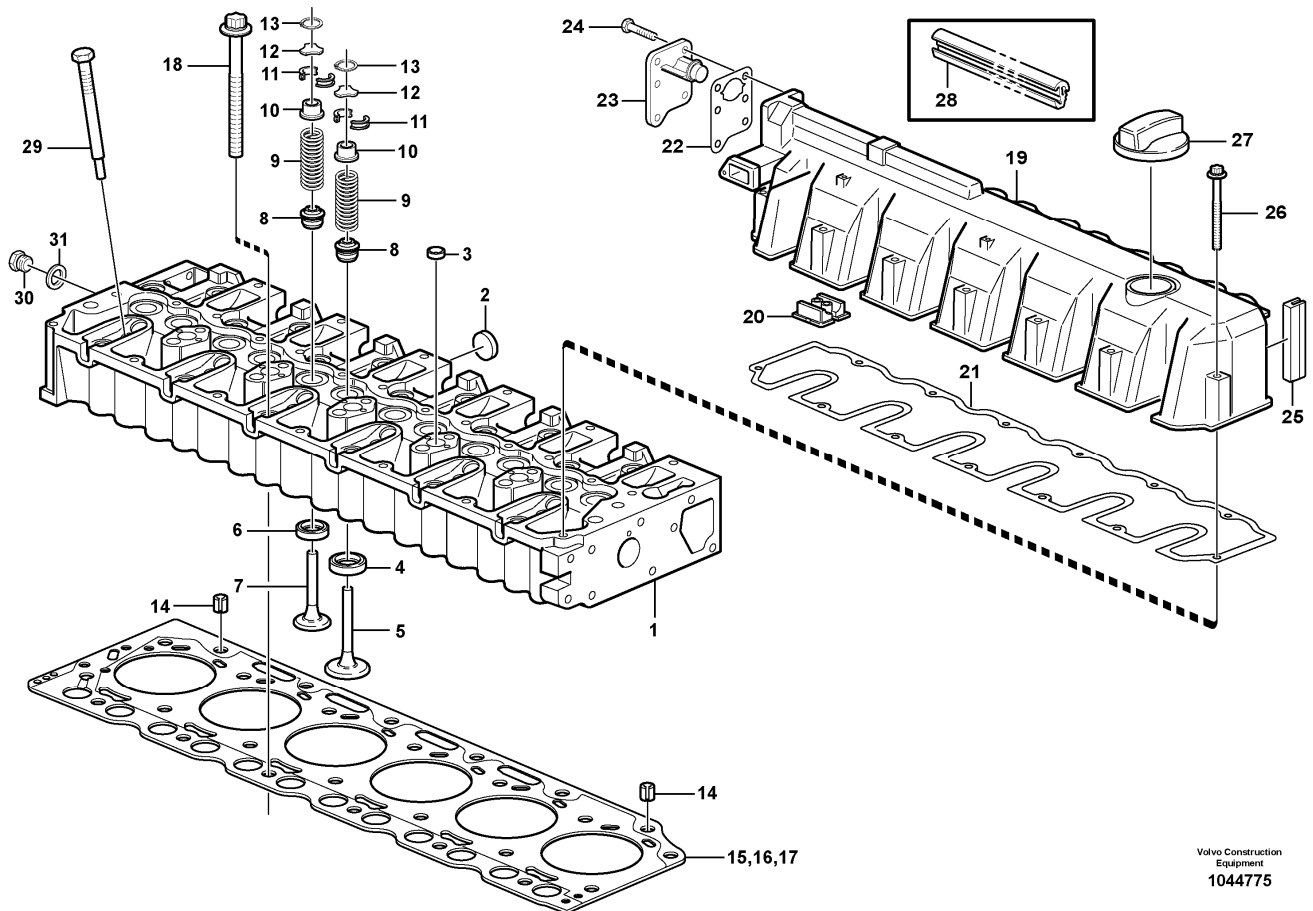

Date: 2013/9/25	Image id: 1044775	Catalogue: 20601	Model: EC200B
Brand: Volvo	Serial: 30001-	Group/Section: 211/100	Title: Cylinder head

Volvo Construction
Equipment
1044775

Section option	Kit	Option description
VOE8286124		Engine without Epa label

Q1-Q5	Option	Option description	
Q1 8286124	VOE8286124	Engine without Epa label	

Pos	Part	Q1	Q2	Q3	Q4	Q5	PS	Kit	Description	Option(s)	Remark
1	VOE20941118	1							Cylinder head		
2	VOE20412745	5							•Core plug		
3	VOE20412733	5							•Core plug		
4	VOE20849976	6							•Valve seat		
5	VOE20798699	6							•Inlet valve		
6	VOE20849979	6							•Valve seat		
7	VOE20798533	6							•Exhaust Valve		
8	VOE20459855	12							•Valve seal		
9	VOE20459851	12							•Valve spring