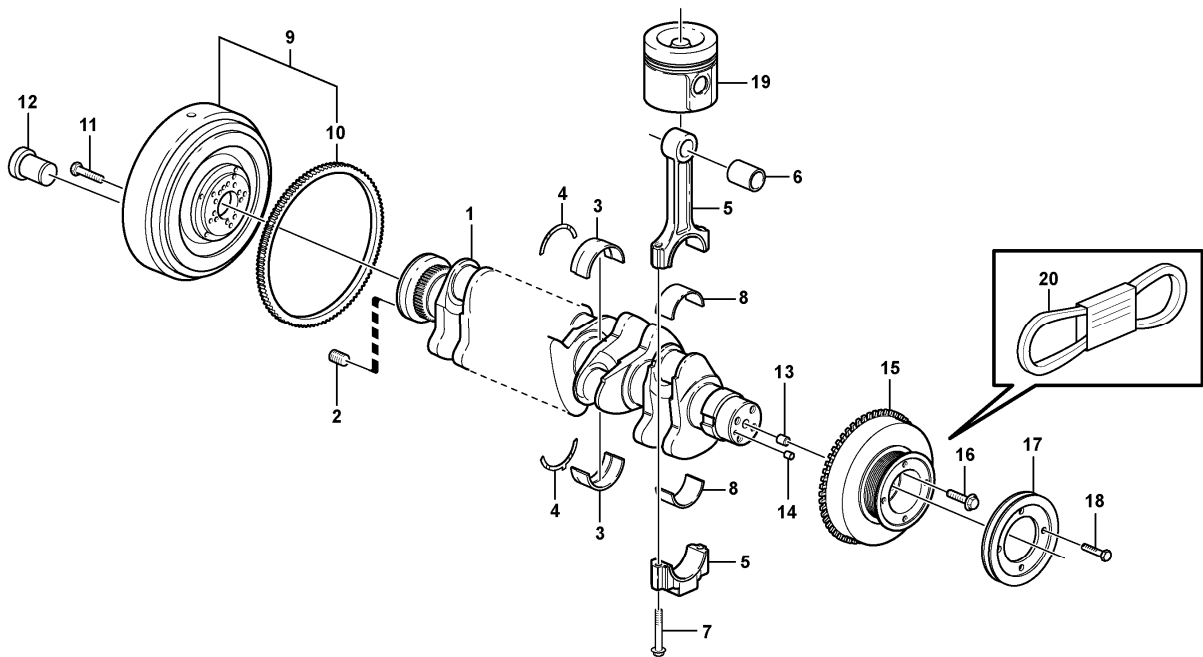

Date: 2013/9/25	Image id: 1043957	Catalogue: 20601	Model: EC200B
Brand: Volvo	Serial: 30001-	Group/Section: 216/100	Title: Crankshaft and related parts

Volvo Construction
Equipment
1043957

Section option	Kit	Option description
VOE8286124		Engine without Epa label

Q1-Q5	Option	Option description
Q1 8286124	VOE8286124	Engine without Epa label

Pos	Part	Q1	Q2	Q3	Q4	Q5	PS	Kit	Description	Option(s)	Remark
1	VOE20838068	1							Crankshaft		
2	VOE20459144	10							Insert		
3	VOE20850106	7							Main Bearing		STD 84,00 MM
3	VOE20850110	7							Main Bearing		U SZ 83,75 MM
4	VOE20850116	2							Thrust washer		STD 2,15 MM
4	VOE20850122	2							Thrust Washer		O SZ 2,35 MM
5	VOE20851091	6							Connecting rod		
6	VOE20799647	6							•Piston Bearing		
7	VOE20799587	12							•Bolt