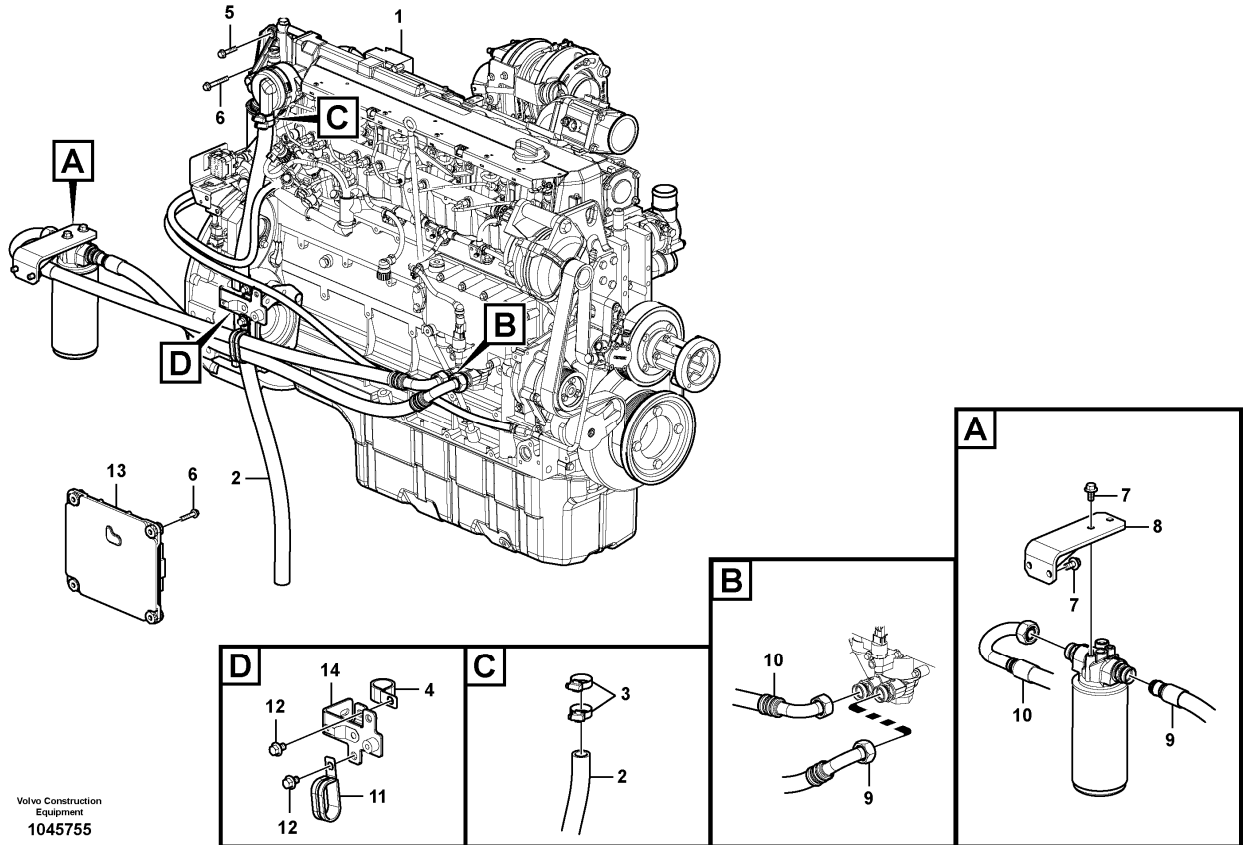

Date: 2013/9/25	Image id: 1045755	Catalogue: 20601	Model: EC200B
Brand: Volvo	Serial: 30001-	Group/Section: 210/100	Title: Engine

Section option	Kit	Option description
VOE8286124		Engine without Epa label