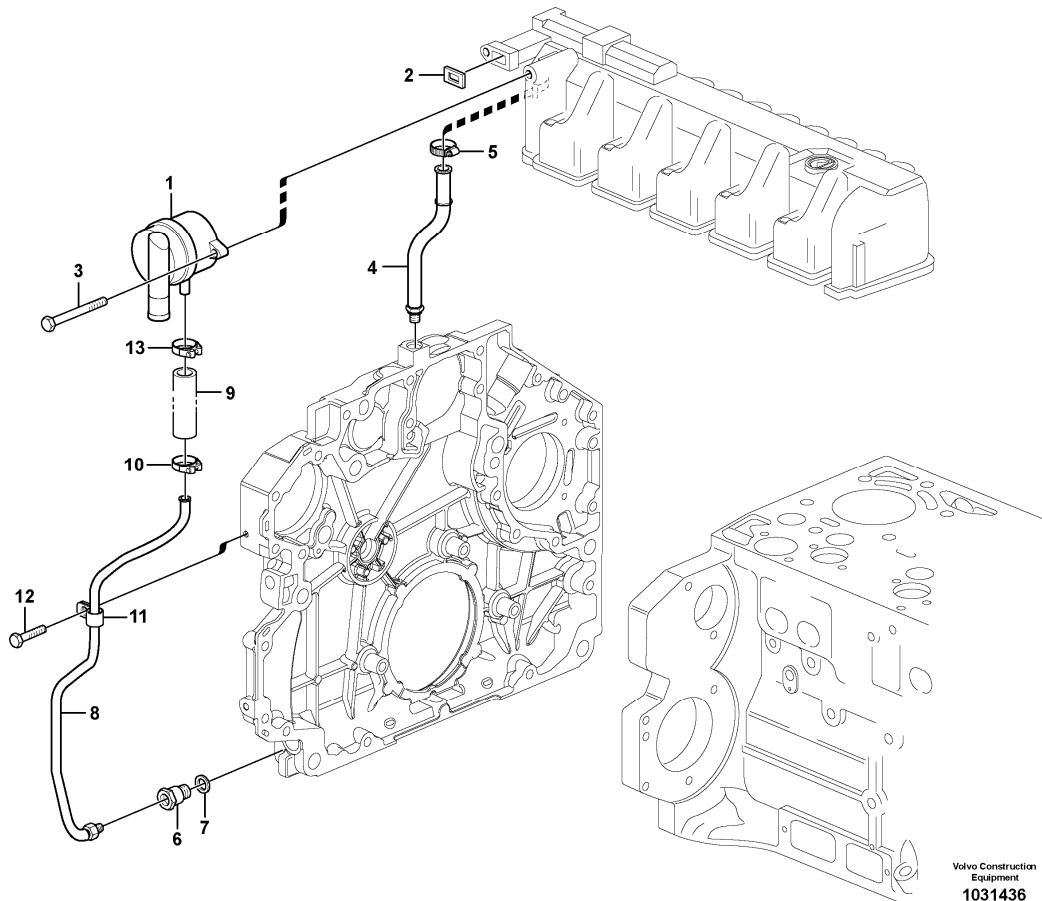

Date: 2013/9/25	Image id: 1031436	Catalogue: 20601	Model: EC200B
Brand: Volvo	Serial: 30001-	Group/Section: 212/300	Title: Crankcase ventilation

Section option	Kit	Option description
VOE8286124		Engine without Epa label

Q1-Q5	Option	Option description	
Q1 8286124	VOE8286124	Engine without Epa label	

Pos	Part	Q1	Q2	Q3	Q4	Q5	PS	Kit	Description	Option(s)	Remark
1	VOE20930510	1							Pressure regulator		
2	VOE21038626	1							•Gasket		
3	VOE20405504	2							Screw		
4	VOE20798824	1							Return Line		
5	VOE20799673	1							Hose Clamp		
6	VOE20841133	1							Dtt Regulator		
7	VOE20460026	1							Sealing ring		
8	VOE20840219	1							Oil Return Pipe		
9	VOE20799065	1							•Rubber Sleeve