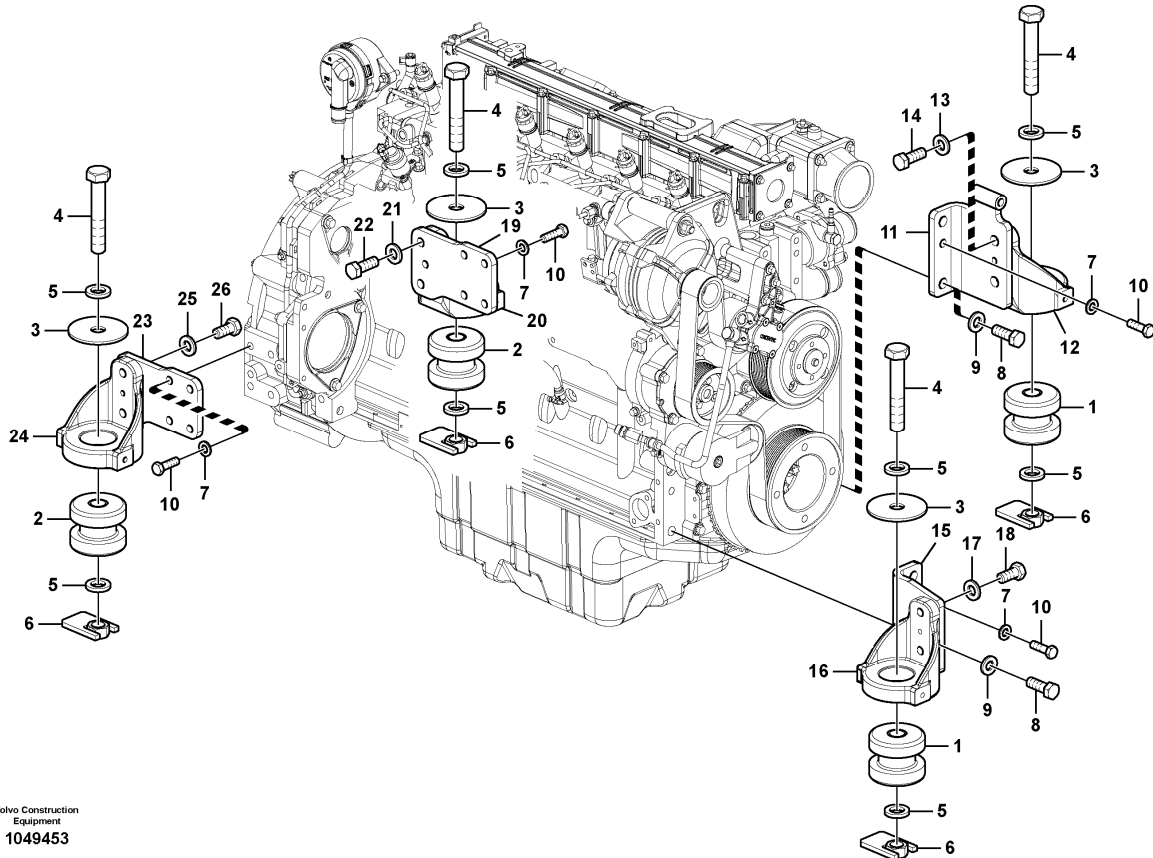

Date: 2013/9/25	Image id: 1049453	Catalogue: 20601	Model: EC200B
Brand: Volvo	Serial: 30001-	Group/Section: 218/100	Title: Engine mounting

Volvo Construction
Equipment
1049453

Section option	Kit	Option description
VOE8290308		Basic Machine EC200B

Q1-Q5	Option	Option description
Q1 8290308	VOE8290308	Basic Machine EC200B

Pos	Part	Q1	Q2	Q3	Q4	Q5	PS	Kit	Description	Option(s)	Remark
1	VOE14526154	2							Cushion		
2	VOE14526155	2							Cushion		
3	VOE14526169	4							Plate		
4	VOE992992	4							Screw		
5	VOE992059	8							Plain washer		
6	VOE14512933	4							Nut		
7	VOE992042	10							Plain washer		
8	VOE978937	4							Hexagon screw		
9	VOE992045	4							Plain washer