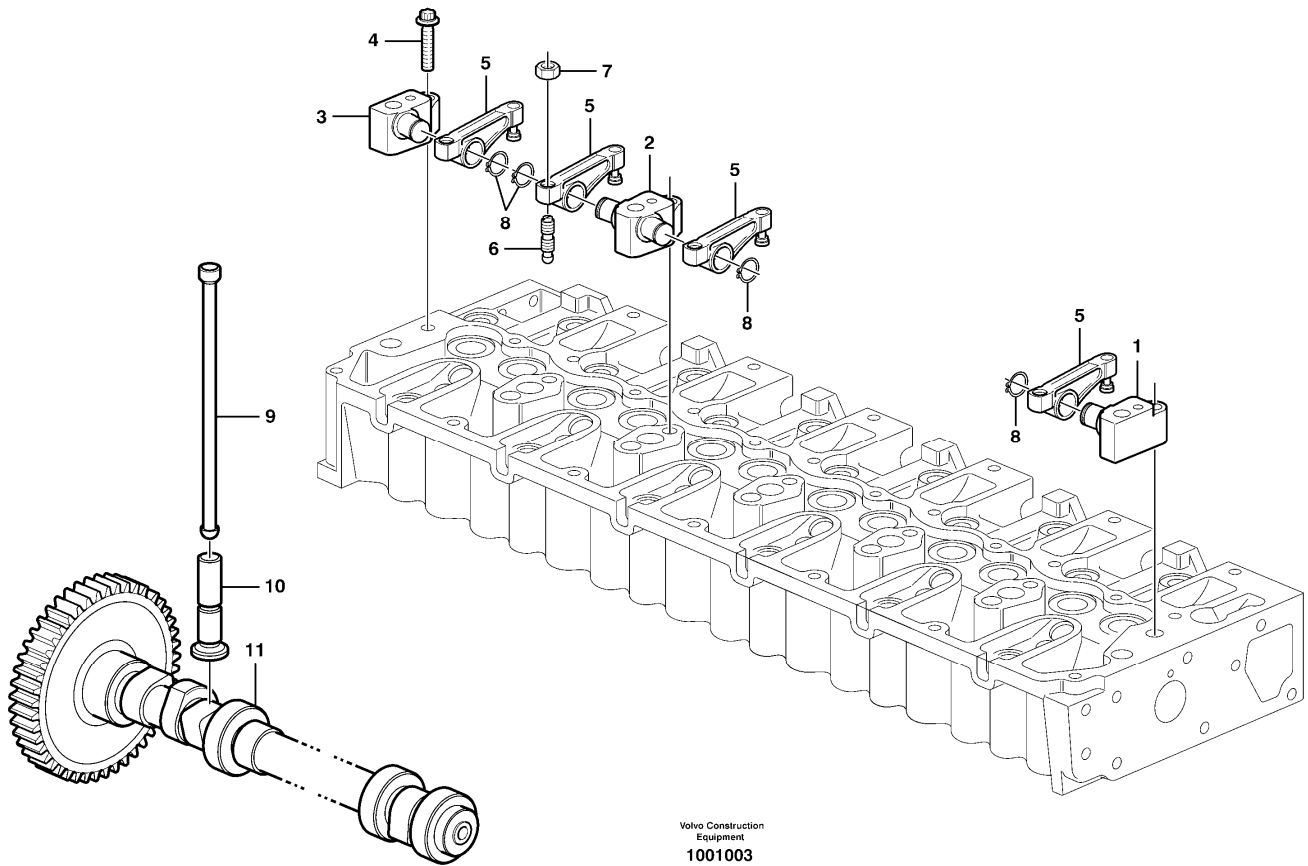

Date: 2013/10/10	Image id: 1001003	Catalogue: 20015	Model: EC160B LC
Brand: Volvo	Serial: 10001-12000	Group/Section: 214/100	Title: Valve mechanism 8278915,8278916,8278917

Section option	Kit	Option description
VOE8278915		Engine with Epa label EMISSION CERTIFICATED FROM EPA
VOE8278916		Engine with Eu label EMISSION CERTIFICATED FROM EU
VOE8278917		Engine without Epa label INT AND KOREAN MARKET

Pos	Part	Q1	Q2	Q3	Q4	Q5	PS	Kit	Description	Option(s)	Remark
1	VOE20459848	1							Bracket		
2	VOE20459847	5							Bracket		
3	VOE20459849	1							Bracket		
4	VOE20459853	7							Screw		
5	VOE20459850	12							Rocker arm		ENG - 01099409
5	VOE21448926	12							Rocker arm		(VOE20792876)ENG 01099410 -
6	VOE20405524	12							Screw		
7	VOE11700373	12							Nut		
8	VOE945495	12							Retaining ring		
9	VOE20460008	12							Push rod