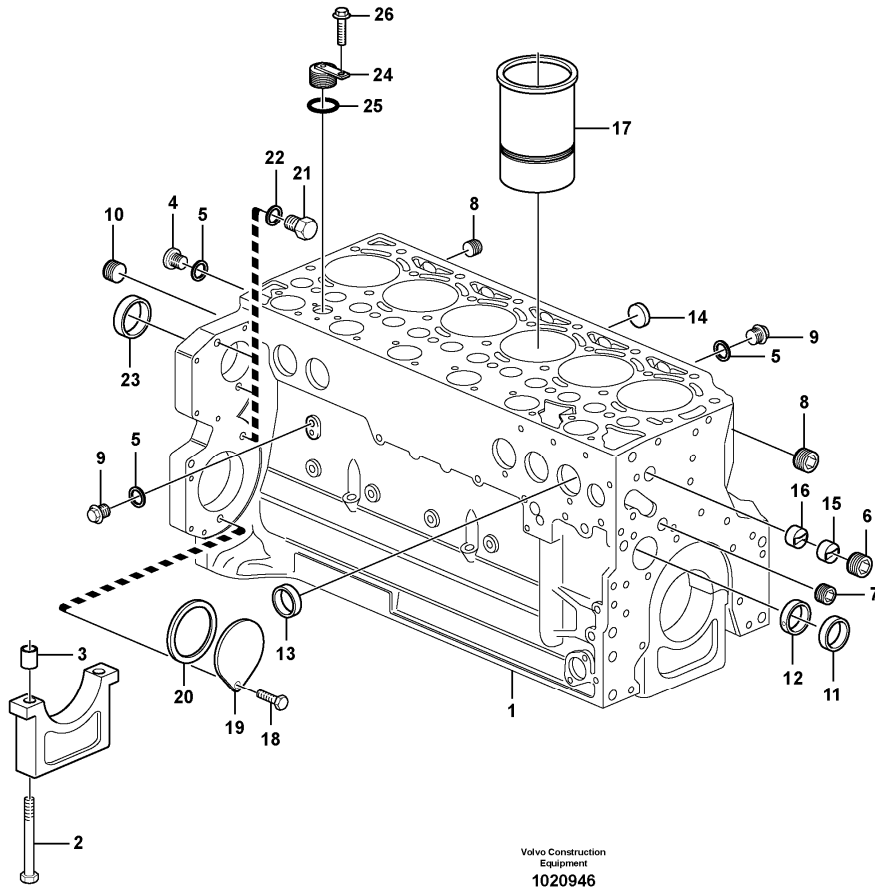

Date: 2013/10/10	Image id: 1020946	Catalogue: 20015	Model: EC160B LC
Brand: Volvo	Serial: 10001-12000	Group/Section: 212/100	Title: Cylinder block 8278915,8278916,8278917

Section option	Kit	Option description
VOE8278915		Engine with Epa label EMISSION CERTIFICATED FROM EPA
VOE8278916		Engine with Eu label EMISSION CERTIFICATED FROM EU
VOE8278917		Engine without Epa label INT AND KOREAN MARKET

Pos	Part	Q1	Q2	Q3	Q4	Q5	PS	Kit	Description	Option(s)	Remark
1	VOE20533309	1					SS		Cylinder Block		ENG - 01060658
1	VOE20785815	1					SS		Cylinder Block		ENG 01060659 - 01099383
1	VOE21009708	1							Crankcase		ENG 01099384 -
2	VOE20460006	14							•Screw		ENG - 01099383
3	VOE20460001	14							•Bushing		ENG - 01099383
4	VOE945065	1							•Plug		
5	VOE13969011	3							•Gasket		
6	VOE20405717	1							•Plug		
7	VOE20405719	1							•Plug		ENG - 01099383