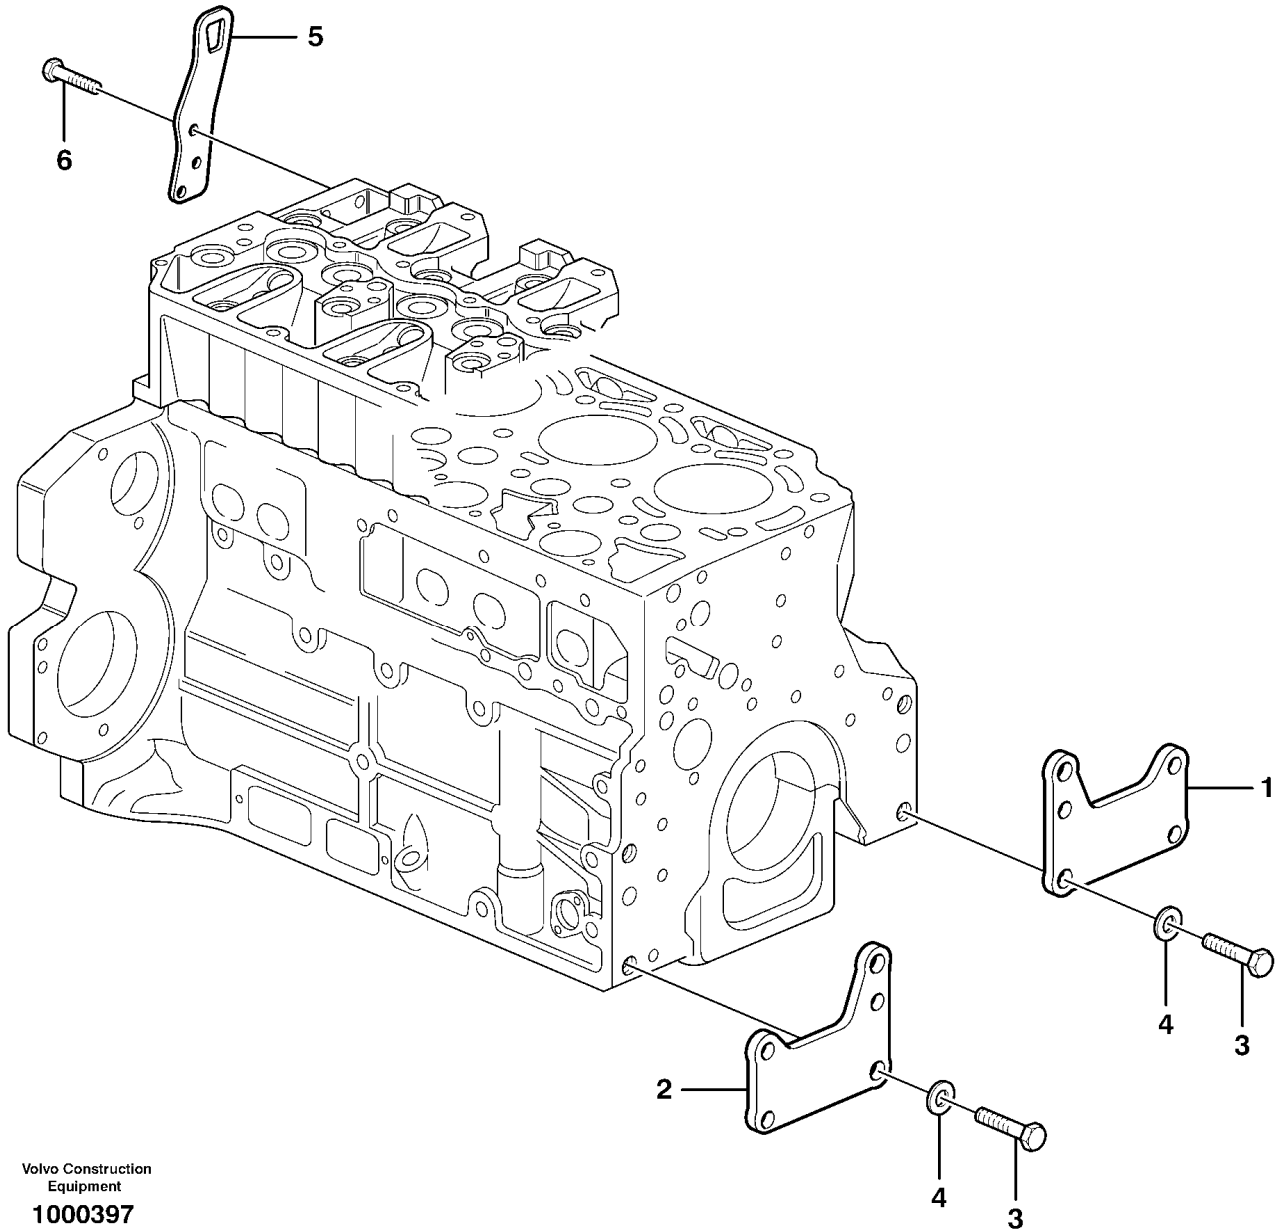

**Thank you so much for reading**

Date: <b>2013/10/10</b>	Image id: <b>1000397</b>	Catalogue: <b>20015</b>	Model: <b>EC160B LC</b>
Brand: <b>Volvo</b>	Serial: <b>10001-12000</b>	Group/Section: <b>218/200</b>	Title: <b>Engine mounting 8278915,8278916,8278917</b>