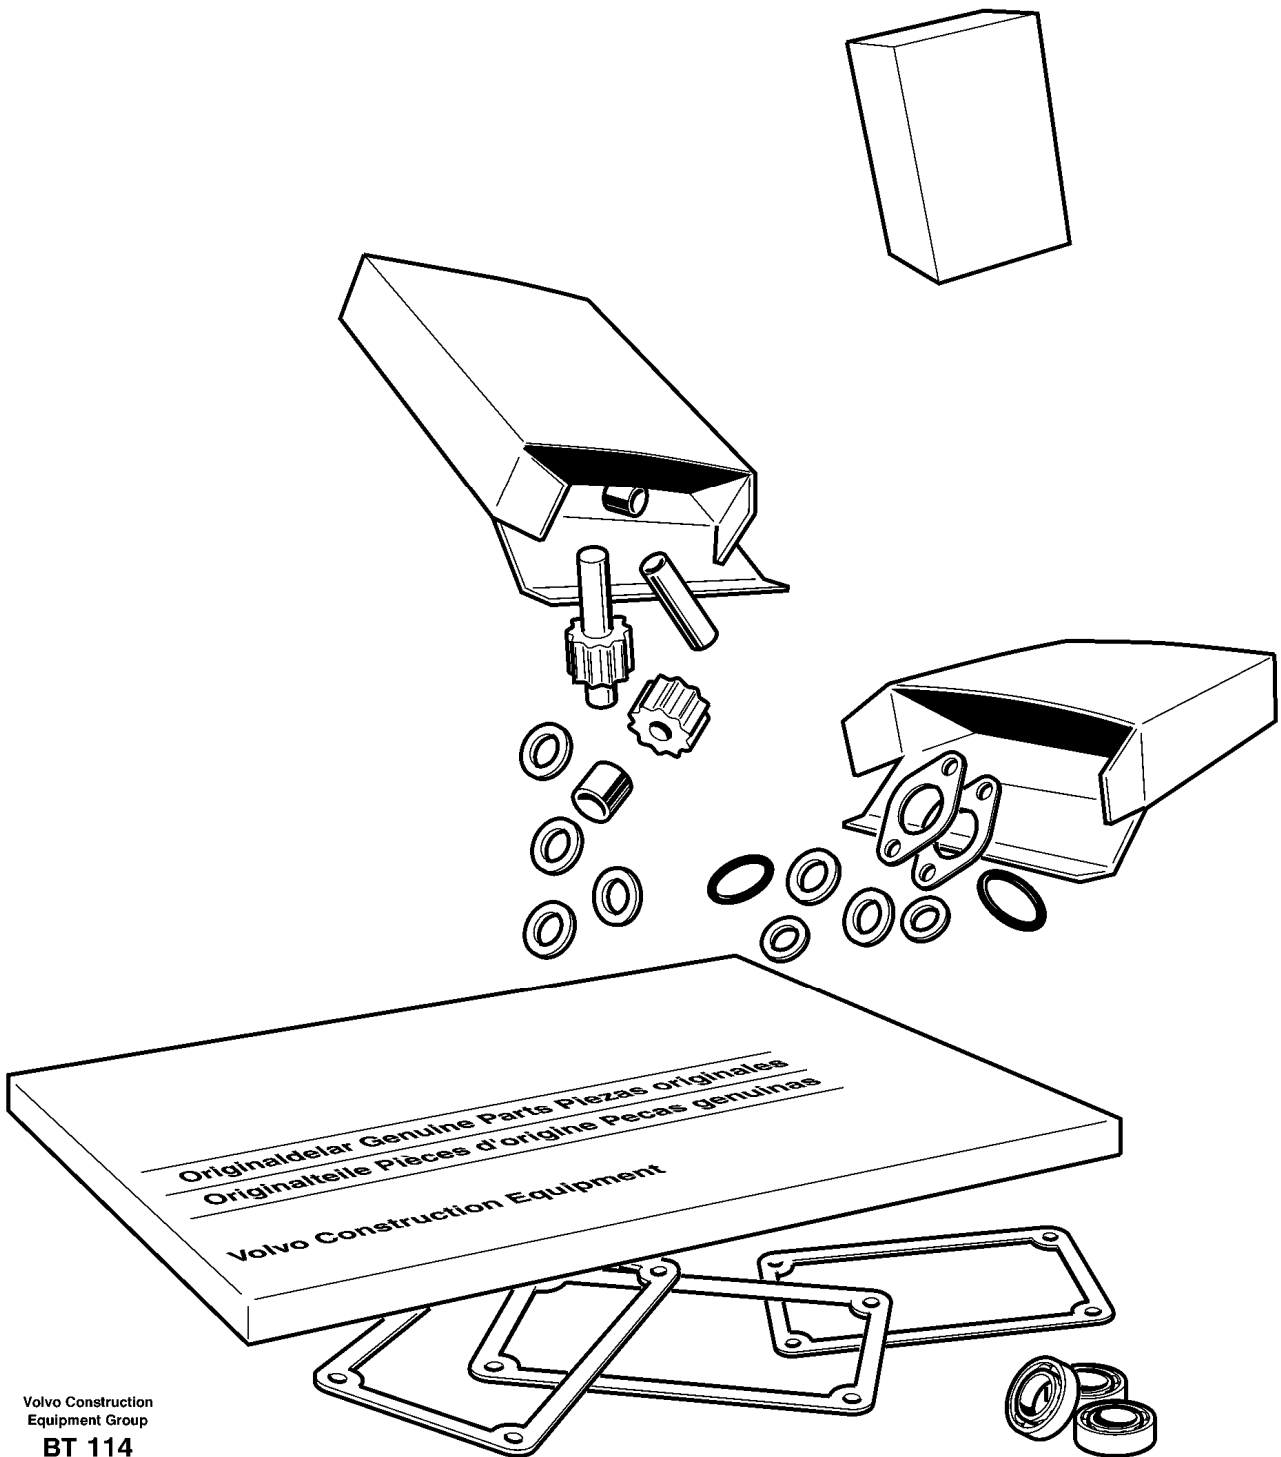

Date: 2013/10/10	Image id: BT114	Catalogue: 20015	Model: EC160B LC
Brand: Volvo	Serial: 10001-12000	Group/Section: 210/300	Title: Repair kits for engine

Volvo Construction
Equipment Group
BT 114

Q1-Q5	Option	Option description