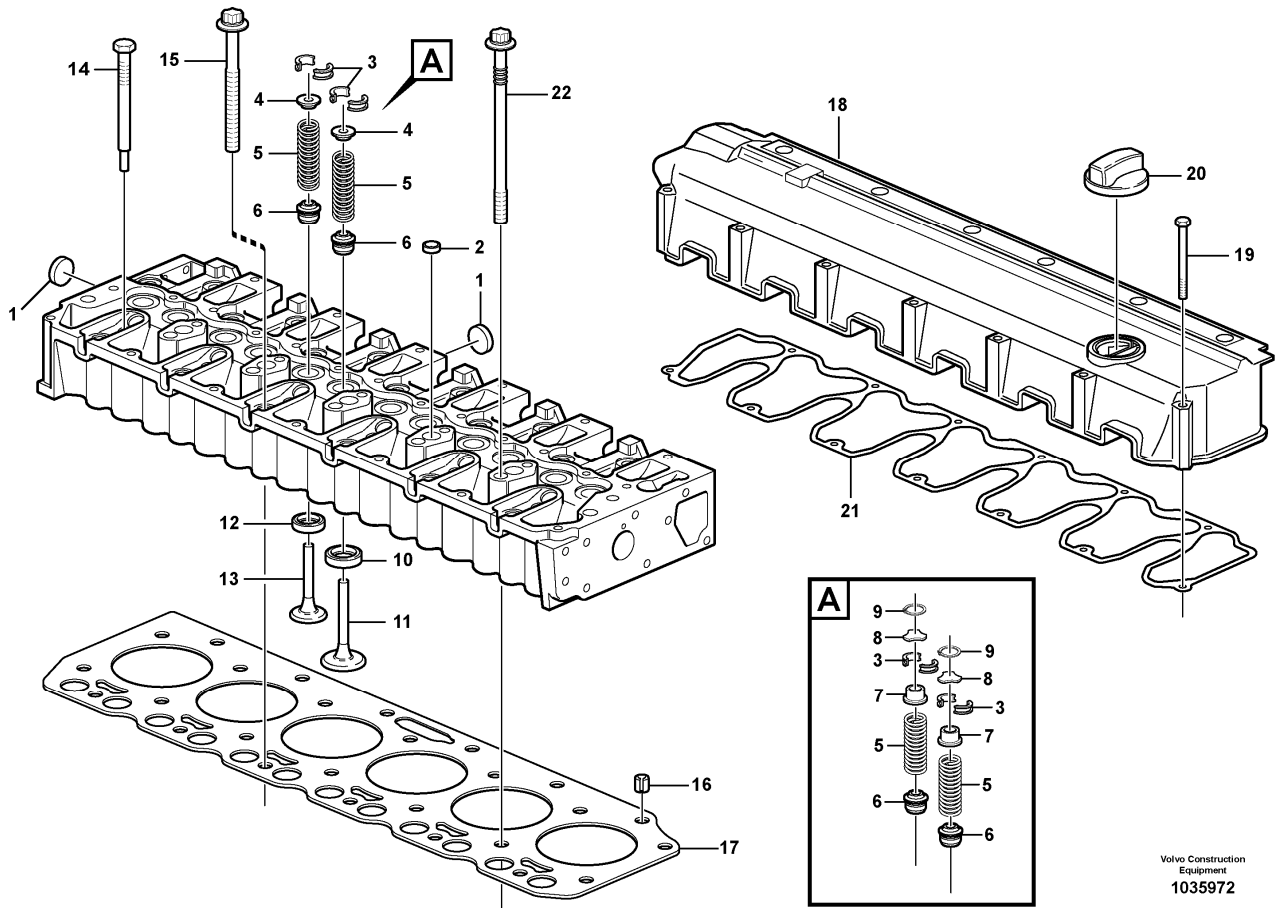

Date: 2013/10/10	Image id: 1035972	Catalogue: 20015	Model: EC160B LC
Brand: Volvo	Serial: 10001-12000	Group/Section: 211/100	Title: Cylinder head 8278915,8278916,8278917

Volvo Construction
Equipment
1035972

Section option	Kit	Option description
VOE8278915		Engine with Epa label EMISSION CERTIFICATED FROM EPA
VOE8278916		Engine with Eu label EMISSION CERTIFICATED FROM EU
VOE8278917		Engine without Epa label INT AND KOREAN MARKET

Pos	Part	Q1	Q2	Q3	Q4	Q5	PS	Kit	Description	Option(s)	Remark
	VOE20747867	1							Cylinder head		(VOE20498711)ENG - 1031803
	VOE20747867	1							Cylinder head		ENG 1031804 - 2006/01
	VOE21055823	1							Cylinder head		ENG 2006/02 -
1	VOE20412745	5							•Core plug		
2	VOE20412733	5							•Core plug		
3	VOE20459857	24							•Valve sleeve		
4	VOE20535037	12							•Washer		ENG - 2006/01
5	VOE20459851	12							•Valve spring