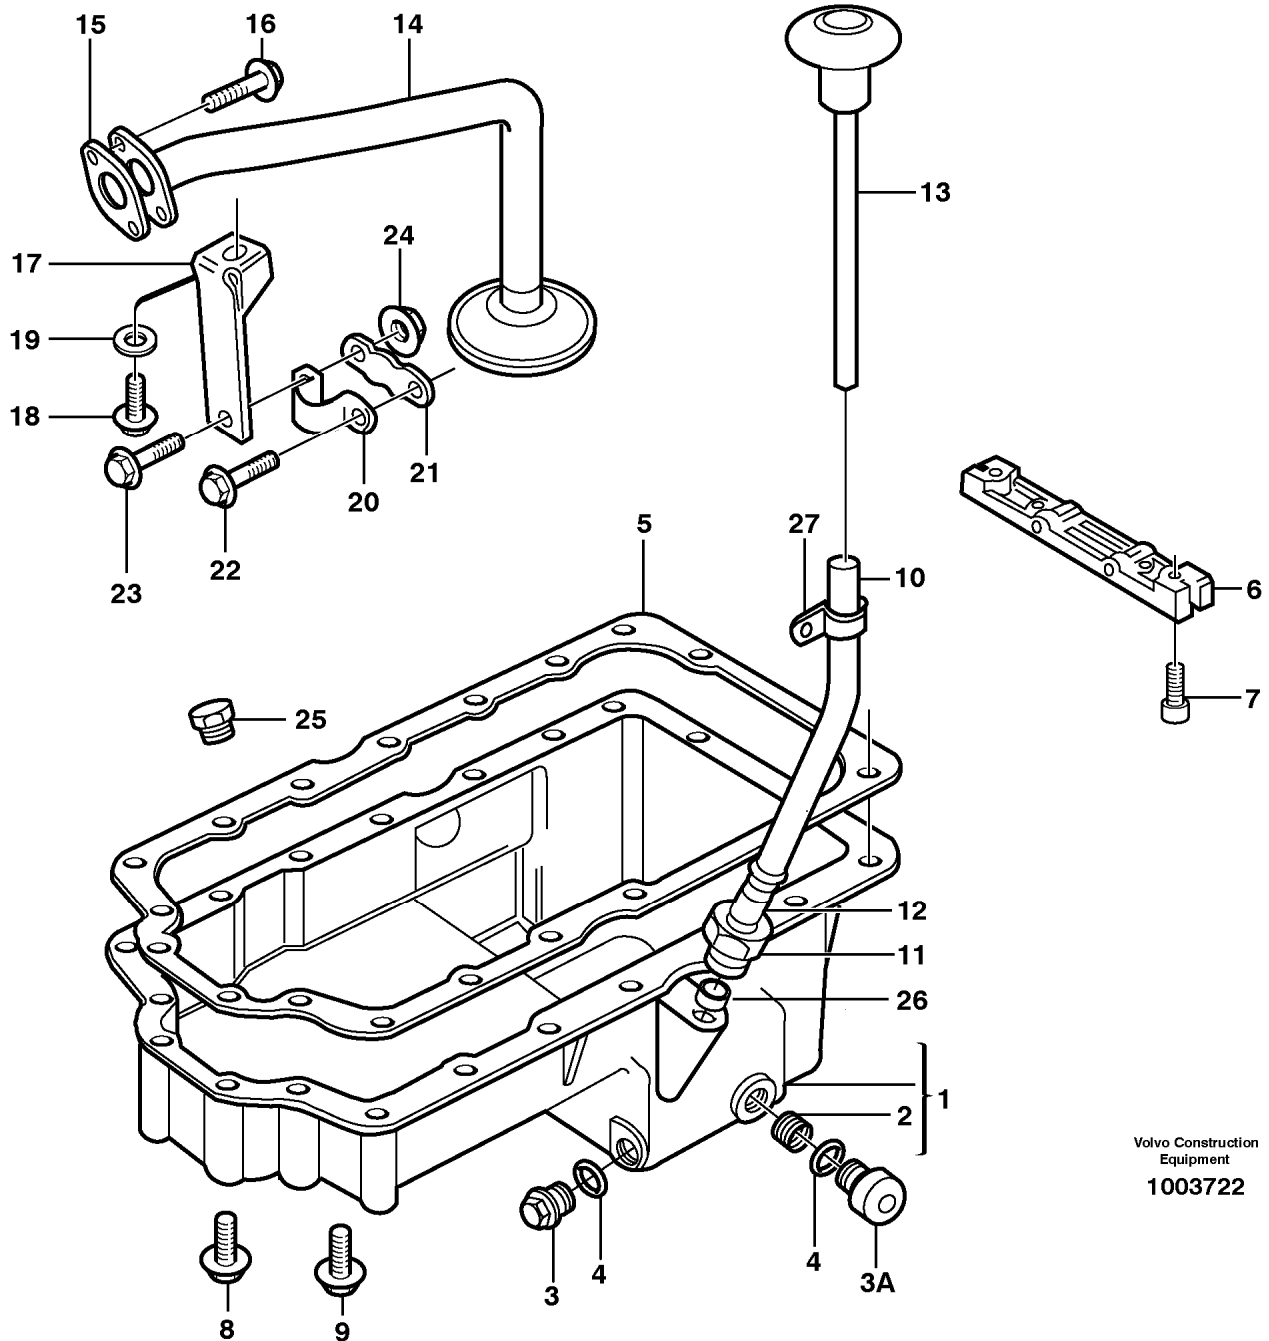

Date: 2013/10/9	Image id: 1003722	Catalogue: 99531	Model: EC160
Brand: Volvo	Serial: 1001-1113	Group/Section: 217/100	Title: Oil sump

Volvo Construction
Equipment
1003722

Pos	Part	Q1	Q2	Q3	Q4	Q5	PS	Kit	Description	Option(s)	Remark
1	VOE11705550	1							Oil pan		
2	VOE11997987	1							•Insert sleeve		
3	VOE11997973	1							Plug		
3A	VOE11707546	1							Quick Coupling