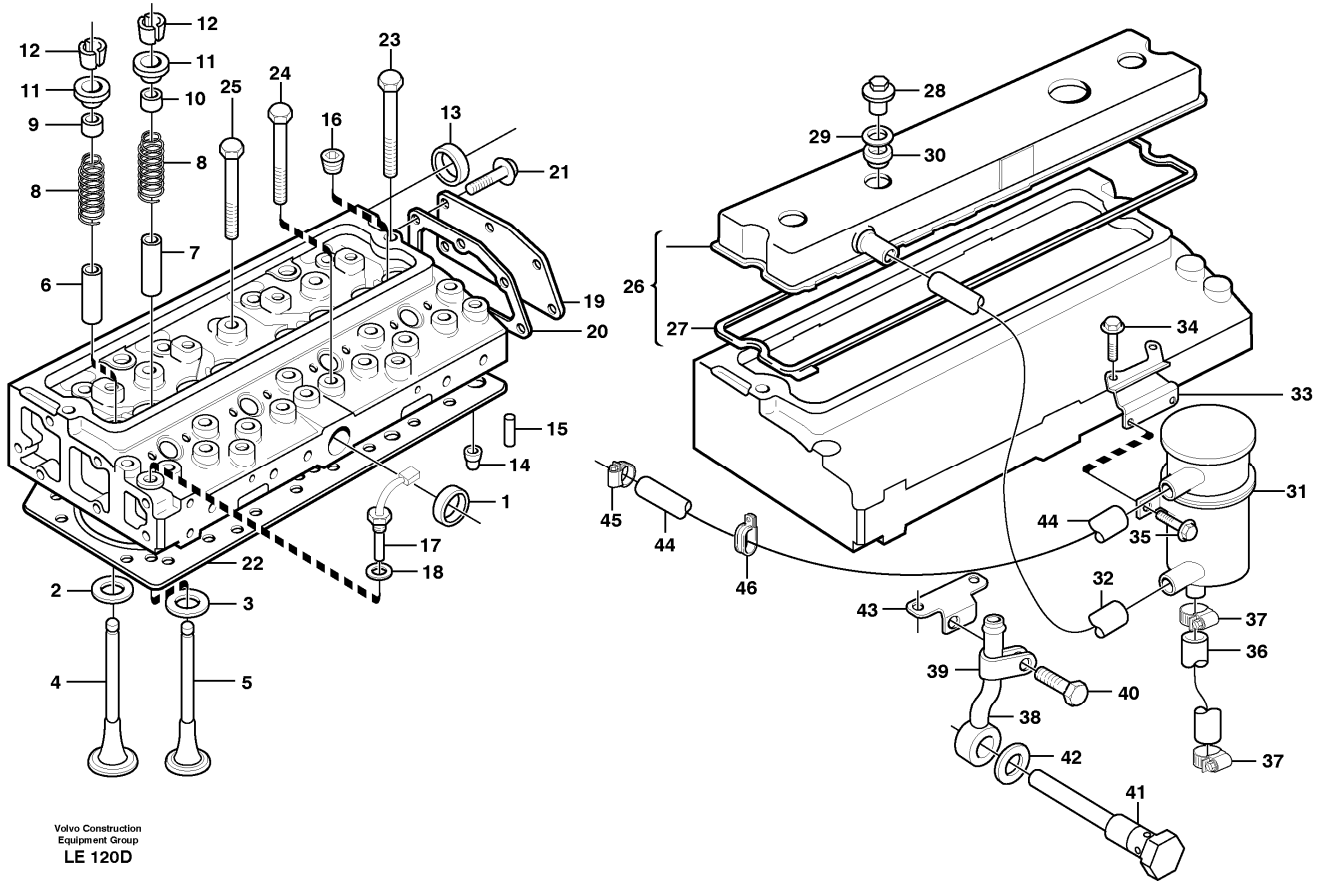

Date: 2013/10/9	Image id: LE176	Catalogue: 99531	Model: EC160
Brand: Volvo	Serial: 1001-1113	Group/Section: 210/100	Title: Repair kits for engine TD40GHE, TD40KGE

Section option	Kit	Option description
VOE14370943		Low emission engine TD40KGE
VOE14371017		Low emission engine TD40GHE

Date: 2013/10/9	Image id: LE120D	Catalogue: 99531	Model: EC160
Brand: Volvo	Serial: 1001-1113	Group/Section: 211/100	Title: Cylinder head TD 40GHE

Pos	Part	Q1	Q2	Q3	Q4	Q5	PS	Kit	Description	Option(s)	Remark
	VOE11706970	1							Cylinder head		(VOE11704236)
1	VOE483898	1							•Plug		
2	VOE3976534	4							•Valve seat		
3	VOE3976535	4							•Valve seat		
4	VOE3976536	4							•Valve		
5	VOE11703878	4							•Exhaust valve		
6	VOE11709760	4					SS		•Valve guide		(VOE3976537)
7	VOE11706969	4							•Valve guide		(VOE3976729)
8	VOE3976538	8							•Valve spring		(VOE11703876)
9	VOE11703877	4							•Valve seal		
10	VOE11703879	4							•Valve seal		
11	VOE3976540	8							•Valve spring washer		
12	VOE3976541	16							•Valve sleeve		
13	VOE11997807	1							Plug		

Date: 2013/10/9	Image id: LE304	Catalogue: 99531	Model: EC160
Brand: Volvo	Serial: 1001-1113	Group/Section: 211/200	Title: Cylinder head TD 40KGE

Pos	Part	Q1	Q2	Q3	Q4	Q5	PS	Kit	Description	Option(s)	Remark
	VOE11706970	1							Cylinder head		(VOE11704236)
1	VOE483898	1							•Plug		
2	VOE3976534	4							•Valve seat		
3	VOE3976535	4							•Valve seat		
4	VOE3976536	4							•Valve		
5	VOE11703878	4							•Exhaust valve		
6	VOE11709760	4					SS		•Valve guide		(VOE3976537)
7	VOE11706969	4							•Valve guide		(VOE3976729)
8	VOE3976538	8							•Valve spring		(VOE11703876)
9	VOE11703877	4							•Valve seal		
10	VOE11703879	4							•Valve seal		
11	VOE3976540	8							•Valve spring washer		
12	VOE3976541	16							•Valve sleeve		