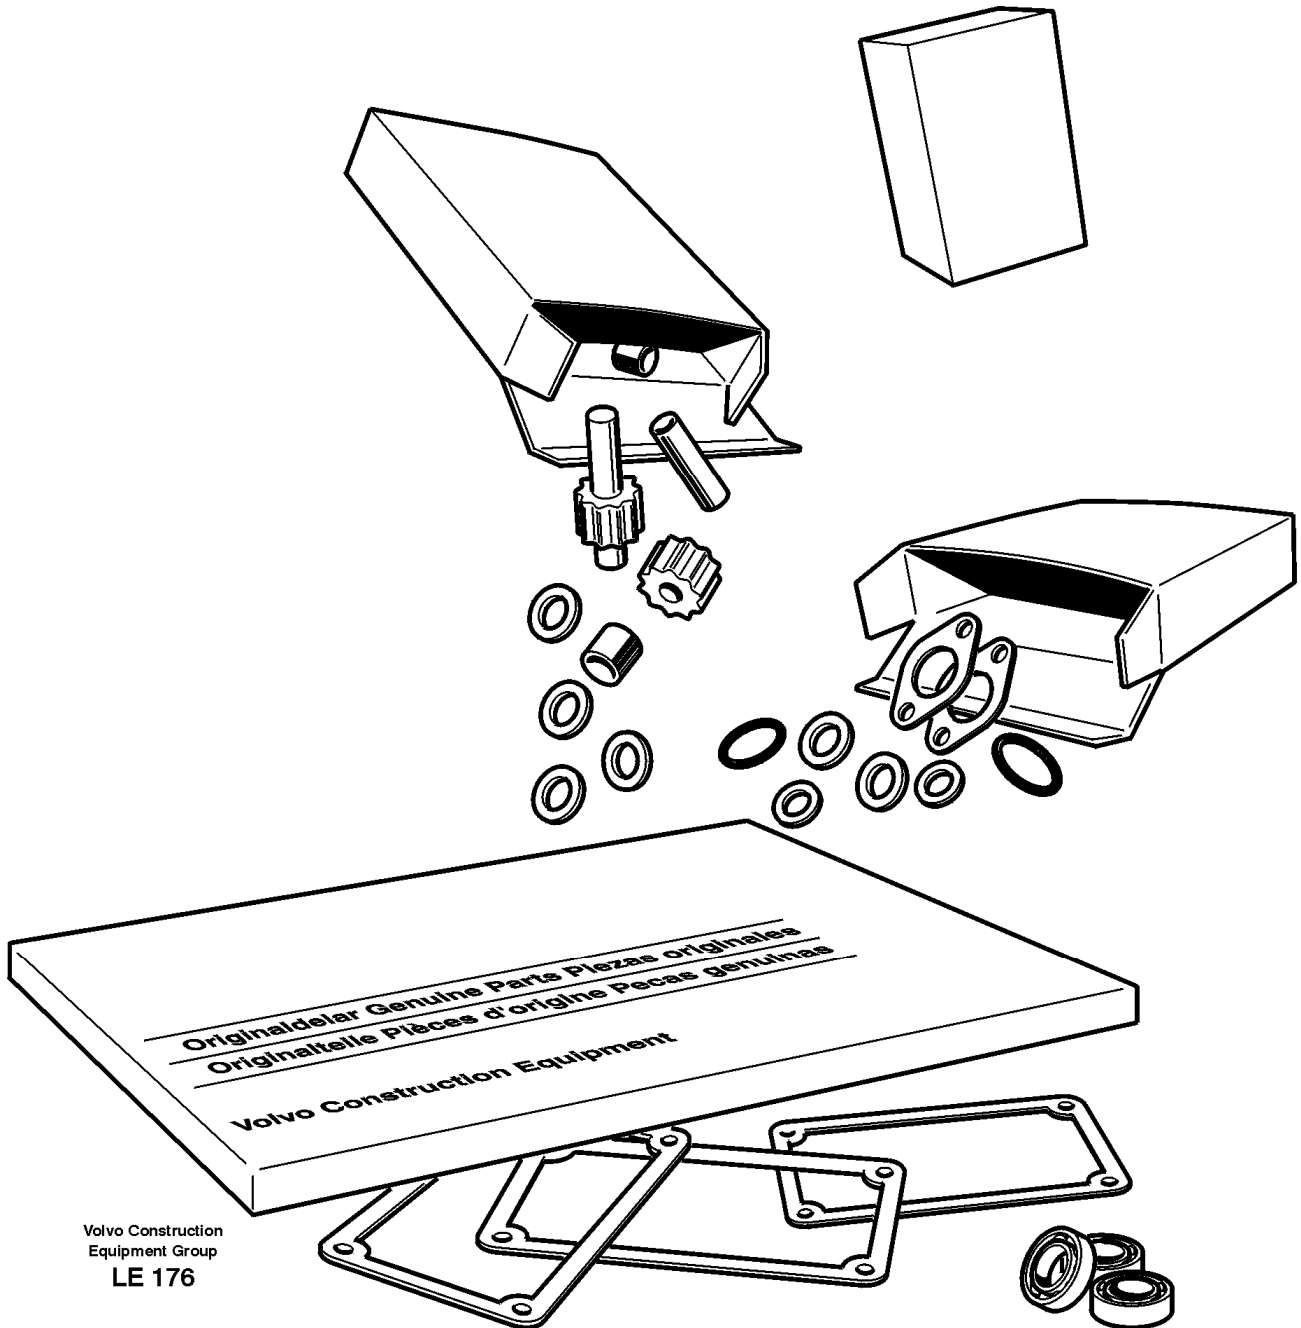

Date: 2013/10/9	Image id: LE176	Catalogue: 99531	Model: EC160
Brand: Volvo	Serial: 1001-1113	Group/Section: 210/100	Title: Repair kits for engine TD40GHE, TD40KGE

Section option	Kit	Option description
VOE14370943		Low emission engine TD40KGE
VOE14371017		Low emission engine TD40GHE

Date: 2013/10/9	Image id: LE120D	Catalogue: 99531	Model: EC160
Brand: Volvo	Serial: 1001-1113	Group/Section: 211/100	Title: Cylinder head TD 40GHE

Pos	Part	Q1	Q2	Q3	Q4	Q5	PS	Kit	Description	Option(s)	Remark
	VOE11706970	1							Cylinder head		(VOE11704236)
1	VOE483898	1							•Plug		
2	VOE3976534	4							•Valve seat		
3	VOE3976535	4							•Valve seat		
4	VOE3976536	4							•Valve		
5	VOE11703878	4							•Exhaust valve		
6	VOE11709760	4					SS		•Valve guide		(VOE3976537)
7	VOE11706969	4							•Valve guide		(VOE3976729)
8	VOE3976538	8							•Valve spring		(VOE11703876)
9	VOE11703877	4							•Valve seal		
10	VOE11703879	4							•Valve seal		
11	VOE3976540	8							•Valve spring washer		
12	VOE3976541	16							•Valve sleeve		
13	VOE11997807	1							Plug		

Date: 2013/10/9	Image id: LE304	Catalogue: 99531	Model: EC160
Brand: Volvo	Serial: 1001-1113	Group/Section: 211/200	Title: Cylinder head TD 40KGE

Pos	Part	Q1	Q2	Q3	Q4	Q5	PS	Kit	Description	Option(s)	Remark
	VOE11706970	1							Cylinder head		(VOE11704236)
1	VOE483898	1							•Plug		
2	VOE3976534	4							•Valve seat		
3	VOE3976535	4							•Valve seat		
4	VOE3976536	4							•Valve		
5	VOE11703878	4							•Exhaust valve		
6	VOE11709760	4					SS		•Valve guide		(VOE3976537)
7	VOE11706969	4							•Valve guide		(VOE3976729)
8	VOE3976538	8							•Valve spring		(VOE11703876)
9	VOE11703877	4							•Valve seal		
10	VOE11703879	4							•Valve seal		
11	VOE3976540	8							•Valve spring washer		
12	VOE3976541	16							•Valve sleeve		