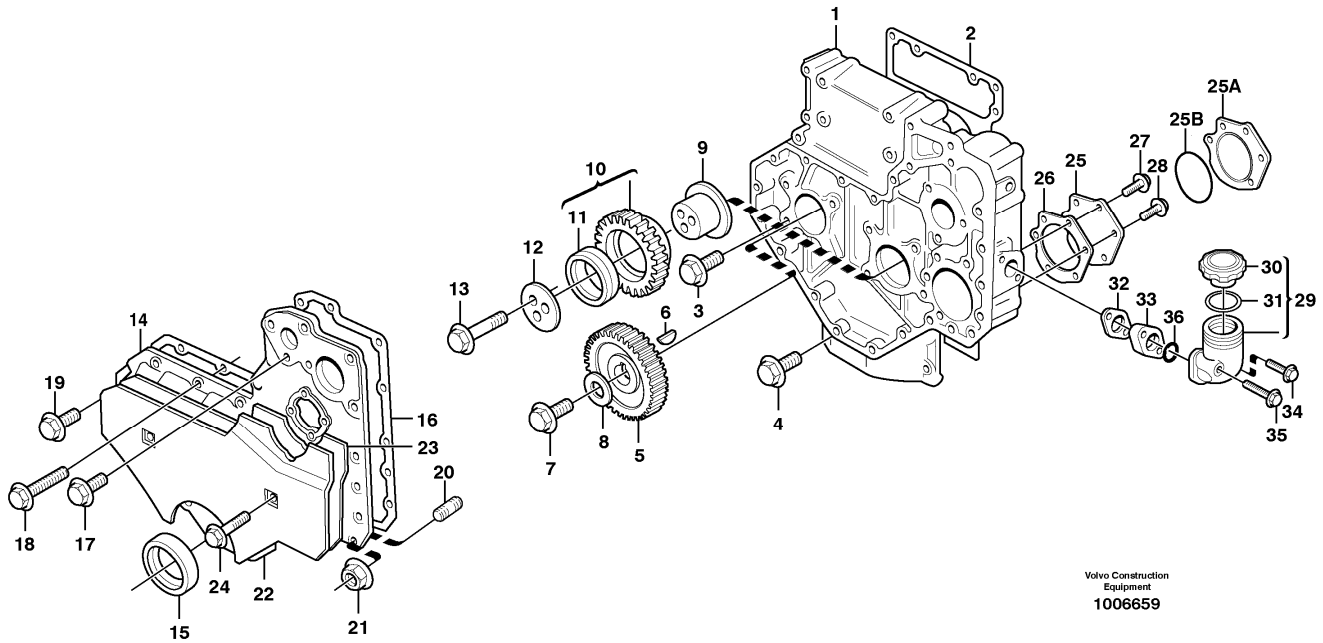

Date: 2013/10/9	Image id: 1006659	Catalogue: 99531	Model: EC160
Brand: Volvo	Serial: 1001-1113	Group/Section: 215/100	Title: Timing gear casing

Pos	Part	Q1	Q2	Q3	Q4	Q5	PS	Kit	Description	Option(s)	Remark
1	VOE11710631	1							Tmg Gear Casing		(VOE11703885)
	VOE11708981	1							Plug		
2	VOE11711203	1							Gasket		(VOE11997879)
3	VOE13946173	8							Flange screw		
4	VOE13945444	4							Flange screw		
5	VOE11700783	1							Gear		
6	VOE483448	1							Key		
7	VOE11701555	1							Screw		
8	VOE11997885	1							Washer		
9	VOE6642825	1							Hub		
10	VOE11997886	1							Gear		
11	VOE6642824	1							•Bearing Bushing		
12	VOE11701556	1					SS		Plate		
13	VOE13965187	3							Flange screw		
14	VOE11707751	1							Cap		(VOE11703887)
15	VOE6212928	1							Seal		
16	VOE11988377	1							Gasket		(VOE11703888)
17	VOE13965181	6							Flange screw		
18	VOE13945444	1							Flange screw		
19	VOE946671	7							Flange screw		(VOE11997901)
20	VOE11997915	2							Stud		
21	VOE13945408	2							Nut