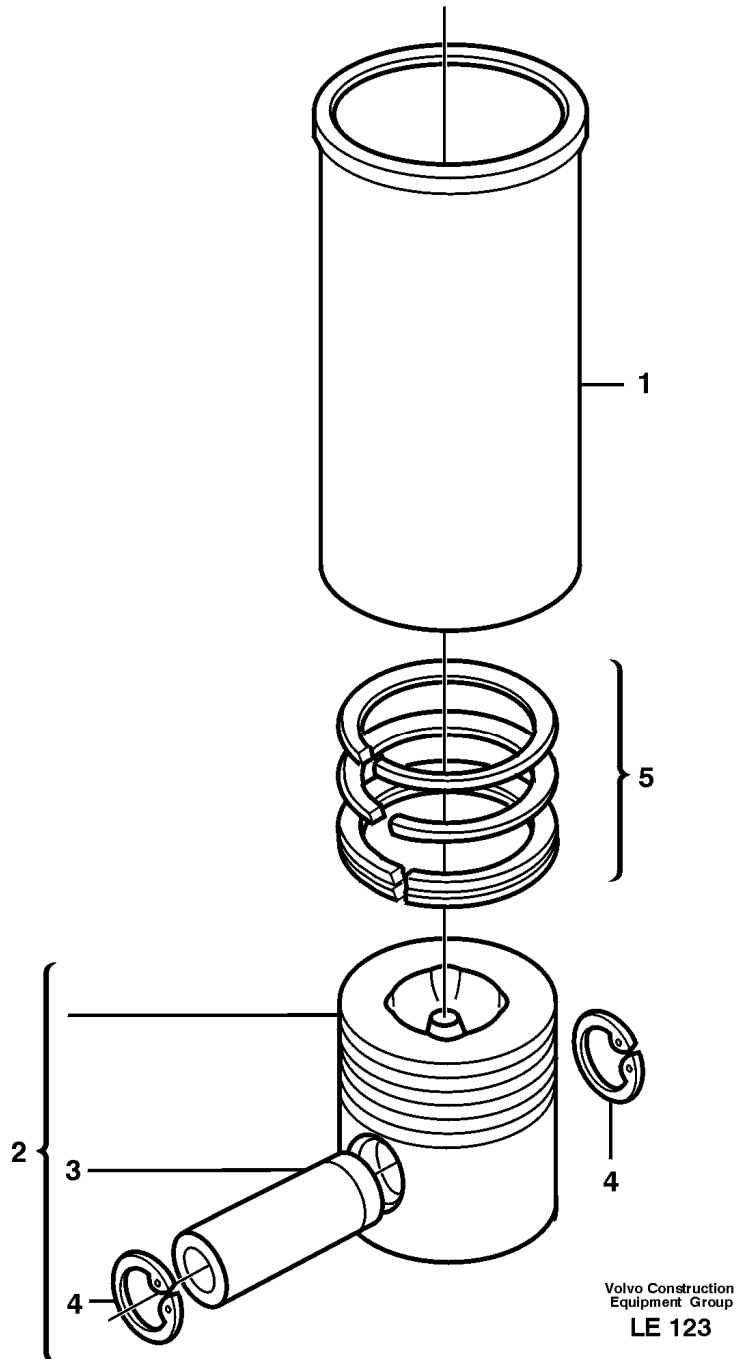

Date: 2013/10/9	Image id: LE123	Catalogue: 99531	Model: EC160
Brand: Volvo	Serial: 1001-1113	Group/Section: 213/100	Title: Cylinder liner and piston

Pos	Part	Q1	Q2	Q3	Q4	Q5	PS	Kit	Description	Option(s)	Remark
1	VOE11998997	4							Cylinder Liner