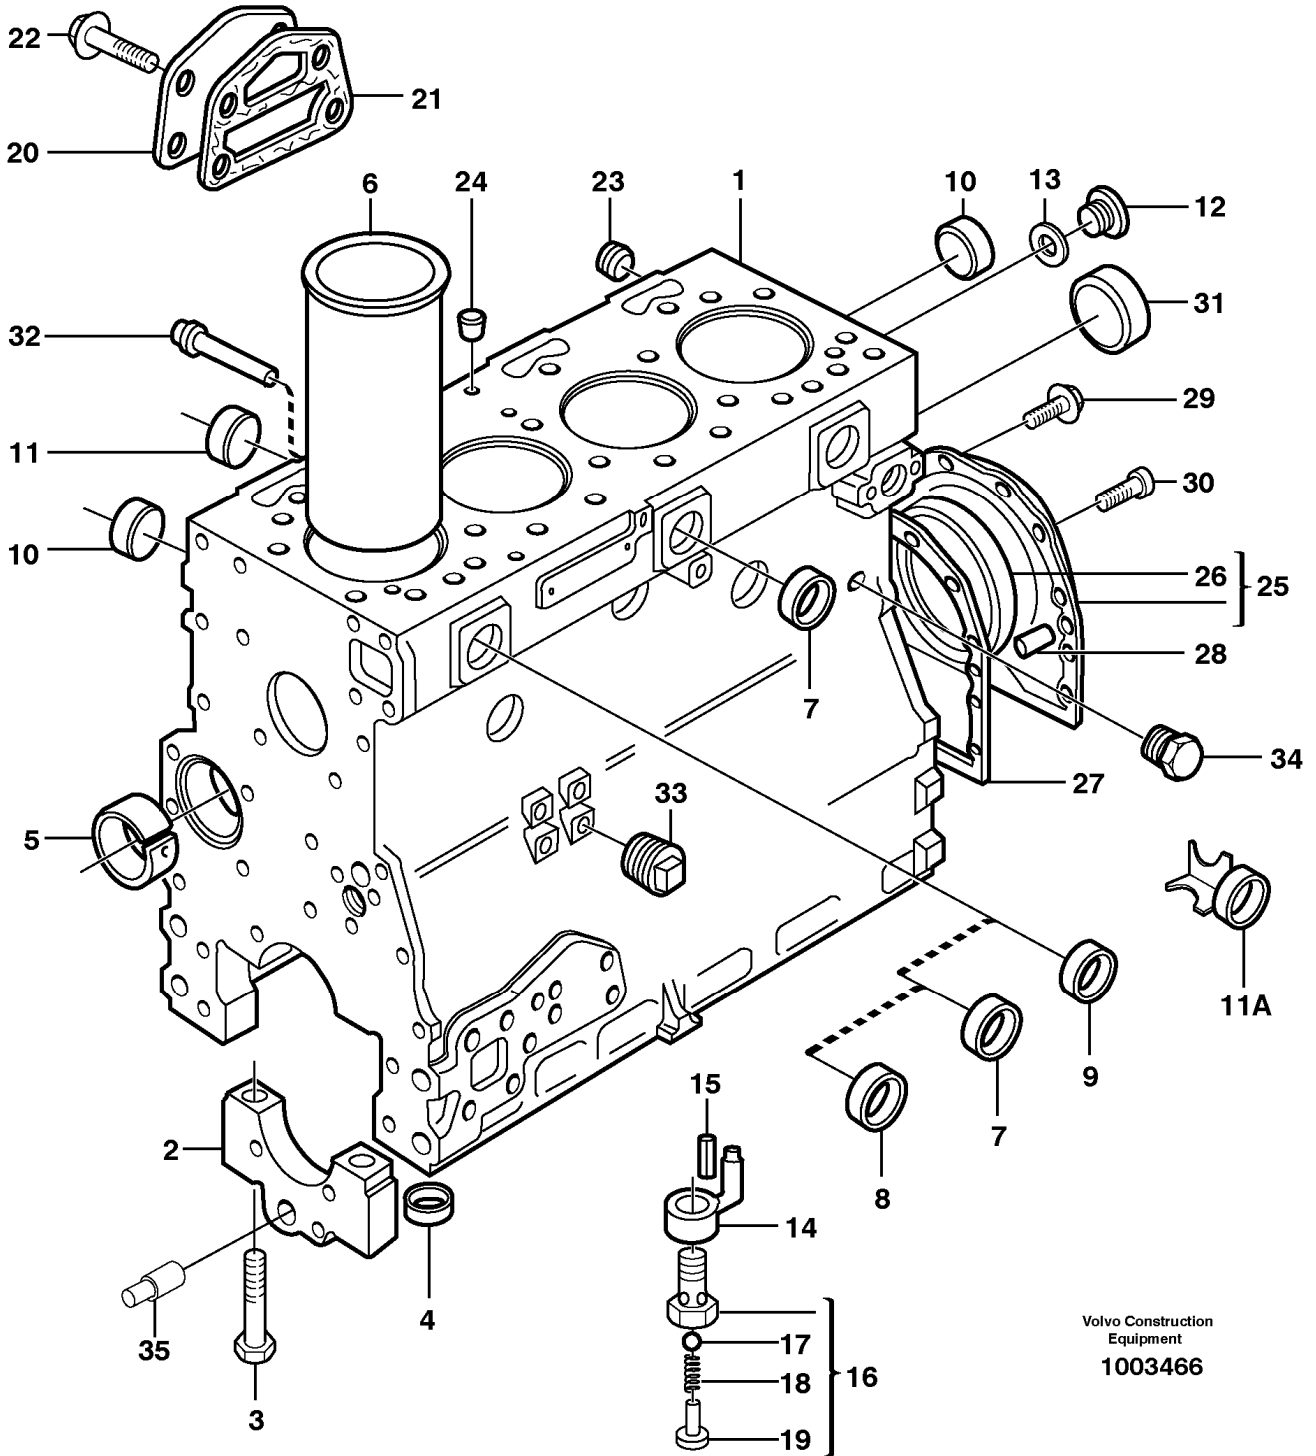

Date: 2013/10/9	Image id: 1003466	Catalogue: 99531	Model: EC160
Brand: Volvo	Serial: 1001-1113	Group/Section: 212/100	Title: Cylinder block

Pos	Part	Q1	Q2	Q3	Q4	Q5	PS	Kit	Description	Option(s)	Remark
1	VOE11704870	1					SS		Cylinder block