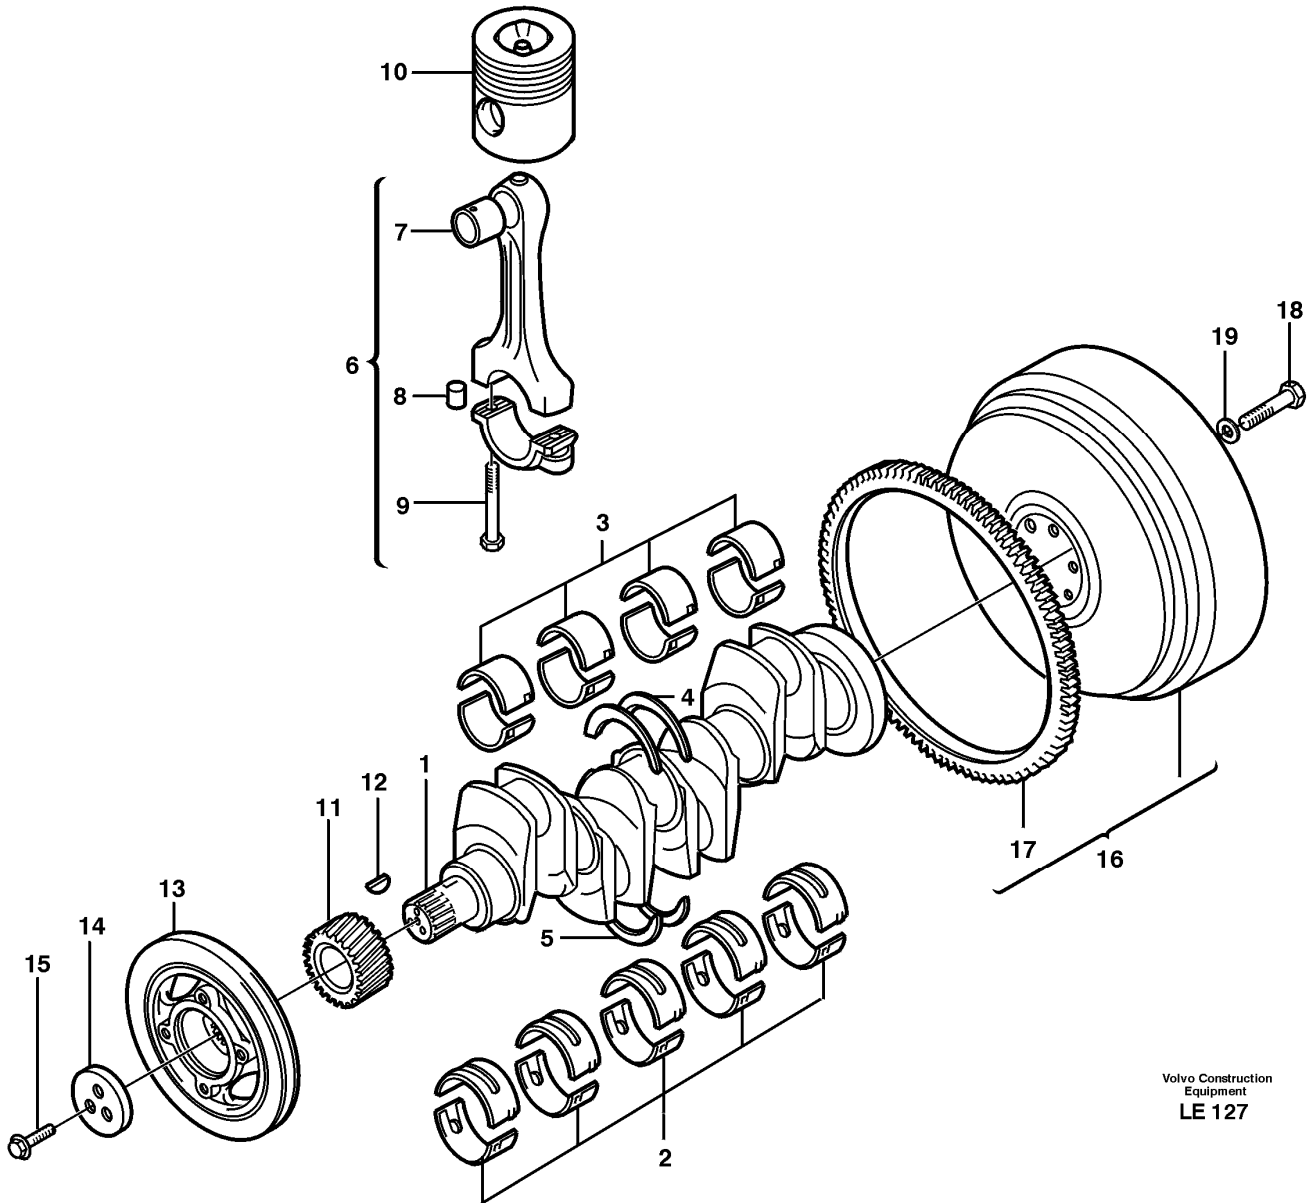

Date: 2013/10/9	Image id: LE127	Catalogue: 99531	Model: EC160
Brand: Volvo	Serial: 1001-1113	Group/Section: 216/100	Title: Crankshaft and related parts

Volvo Construction
Equipment
LE 127

Pos	Part	Q1	Q2	Q3	Q4	Q5	PS	Kit	Description	Option(s)	Remark
1	VOE11994472	1					SS		Crankshaft		
2	VOE483350	1							Mn Bearing Kit		STD SZ
	VOE483351	1							Mn Bearing Kit		0,25MM U SZ
	VOE483352	1							Mn Bearing Kit		0,50MM U SZ
	VOE483353	1							Mn Bearing Kit		0,75MM U SZ
3	VOE11997824	1							Big End Brg Kit		STD SZ