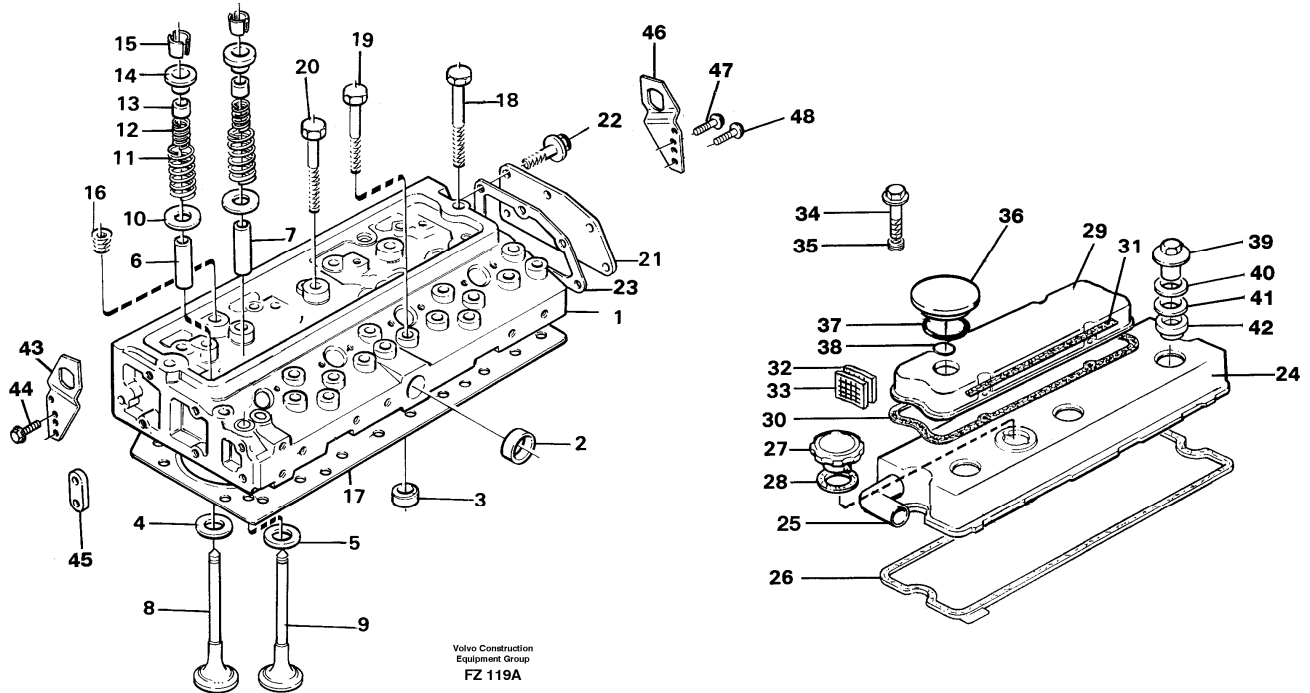

Date: 2013/10/7	Image id: FZ119A	Catalogue: 99526	Model: EC150C
Brand: Volvo	Serial: 254-99999	Group/Section: 211/100	Title: Cylinder head

Pos	Part	Q1	Q2	Q3	Q4	Q5	PS	Kit	Description	Option(s)	Remark
	VOE11988380	1							Cylinder head		(VOE11701542)
1		1					NS		•Cylinder head		
2	VOE483898	1							•Plug		
3	VOE11997836	4							•Plug		
4	VOE11701543	4						K	•Valve seat		Inlet / Insug
5	VOE11701544	4						K	•Valve seat		Exhaust / Avgas
6	VOE11705294	4						K	•Valve guide		(VOE11999009)Inlet / Insug
7	VOE11705753	4						K	•Valve guide		(VOE11997842) Exhaust / avgas
8	VOE11997018	4						K	•Inlet valve		
9	VOE11997841	4						K	•Exhaust valve		
10	VOE6642514	8							•Washer		
11	VOE11991724	8							•Spring		
12	VOE11991725	8							•Spring		
13	VOE484071	8							•Sealing		
14	VOE11991726	8						K	•Spring plate		
15	VOE483530	16						K	•Valve sleeve		(VOE7483530)
16	VOE11997843	4							•Plug		

Date: 2013/10/7	Image id: FZ122	Catalogue: 99526	Model: EC150C
Brand: Volvo	Serial: 254-99999	Group/Section: 213/100	Title: Cylinder liner and piston

Pos	Part	Q1	Q2	Q3	Q4	Q5	PS	Kit	Description	Option(s)	Remark
1	VOE11998997	4							Cylinder Liner		
2	VOE11701539	4							Piston Kit		
3		4					NS		•Piston pin		
4	VOE11998877	8							•Snap Ring		
5	VOE11701524	4							Piston Ring Kit		

Date: 2013/10/7	Image id: FZ124	Catalogue: 99526	Model: EC150C
Brand: Volvo	Serial: 254-99999	Group/Section: 215/150	Title: Camshaft

Pos	Part	Q1	Q2	Q3	Q4	Q5	PS	Kit	Description	Option(s)	Remark
1	VOE11701554	1							Camshaft		
2	VOE11997882	1							Washer		
3	VOE6210552	1							Pin		
4	VOE483448	1							Key		
5	VOE11700783	1							Gear		
6	VOE11997885	1							Washer		
7	VOE11701555	1							Screw		
8	VOE483371	8							Push rod		
9	VOE3976551	8							Tappet		

Date: 2013/10/7	Image id: FZ126	Catalogue: 99526	Model: EC150C
Brand: Volvo	Serial: 254-99999	Group/Section: 217/100	Title: Oil sump

Pos	Part	Q1	Q2	Q3	Q4	Q5	PS	Kit	Description	Option(s)	Remark
1	VOE11712585	1							Oil pan		(VOE11997039)