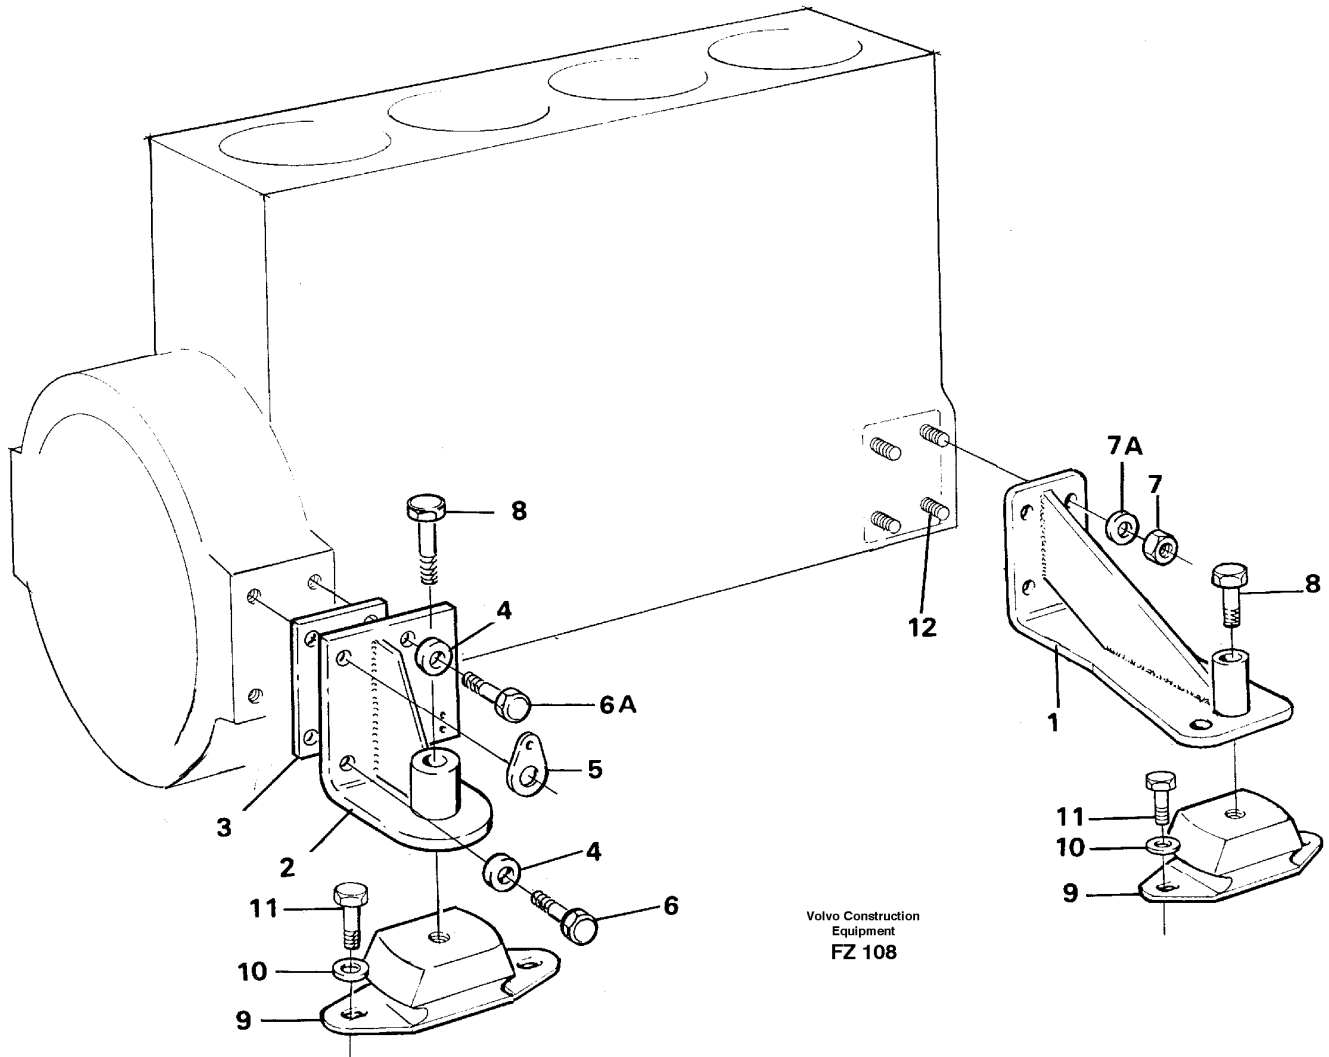

Thank you so much for reading

Date: 2013/10/7	Image id: FZ108	Catalogue: 99526	Model: EC150C
Brand: Volvo	Serial: 254-99999	Group/Section: 218/100	Title: Engine mounting

Pos	Part	Q1	Q2	Q3	Q4	Q5	PS	Kit	Description	Option(s)	Remark
1	VOE14257205	2							Engine Mounting		
2	VOE14257210	1							Engine Mounting		RH
	VOE14267325	1					SS		Engine Mounting		LH
3	VOE14258737	1							Spacer		RH
4	VOE14040547	8							Spacer		
5	VOE14252169	1							Attachment		
6	VOE13965193	4							Flange screw		L = 50mm
6A	VOE13965194	4							Flange screw		L = 60mm
7	VOE13971090	8							Lock nut		
7A	VOE14248129	8							Washer		
8	VOE955372	4							Hexagon screw		
9	VOE14266108	4							Rubber Damper		