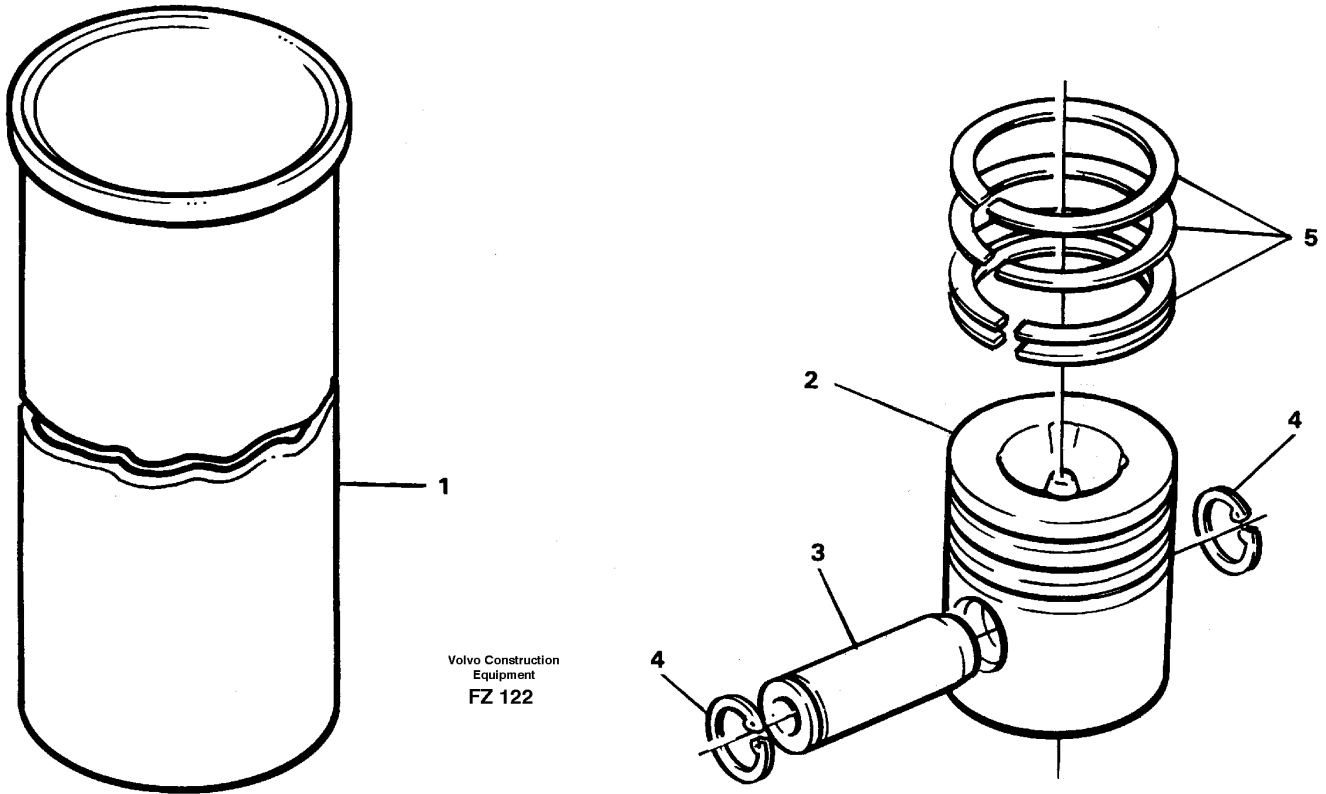

Date: 2013/10/7	Image id: FZ122	Catalogue: 99526	Model: EC150C
Brand: Volvo	Serial: 254-99999	Group/Section: 213/100	Title: Cylinder liner and piston

Pos	Part	Q1	Q2	Q3	Q4	Q5	PS	Kit	Description	Option(s)	Remark
1	VOE11998997	4							Cylinder Liner		
2	VOE11701539	4							Piston Kit		
3		4					NS		•Piston pin		
4	VOE11998877	8							•Snap Ring		
5	VOE11701524	4							Piston Ring Kit