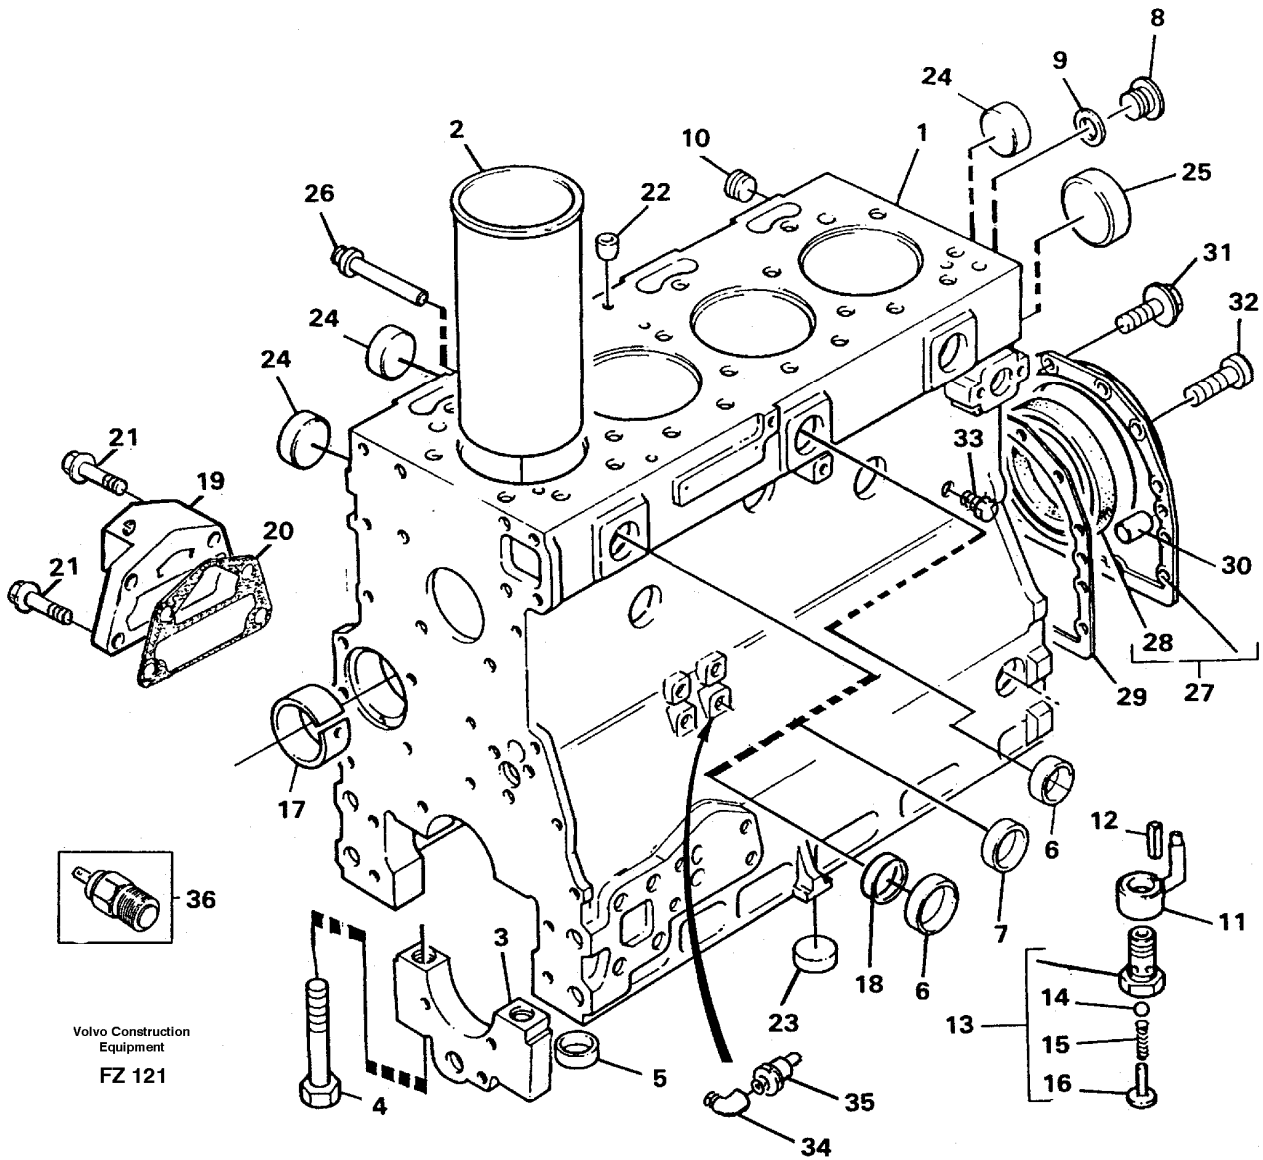

Date: 2013/10/7	Image id: FZ119A	Catalogue: 99526	Model: EC150C
Brand: Volvo	Serial: 254-99999	Group/Section: 211/100	Title: Cylinder head

Pos	Part	Q1	Q2	Q3	Q4	Q5	PS	Kit	Description	Option(s)	Remark
	VOE11988380	1							Cylinder head		(VOE11701542)
1		1					NS		•Cylinder head		
2	VOE483898	1							•Plug		
3	VOE11997836	4							•Plug		
4	VOE11701543	4						K	•Valve seat		Inlet / Insug
5	VOE11701544	4						K	•Valve seat		Exhaust / Avgas
6	VOE11705294	4						K	•Valve guide		(VOE11999009)Inlet / Insug
7	VOE11705753	4						K	•Valve guide		(VOE11997842) Exhaust / avgas
8	VOE11997018	4						K	•Inlet valve		
9	VOE11997841	4						K	•Exhaust valve		
10	VOE6642514	8							•Washer		
11	VOE11991724	8							•Spring		
12	VOE11991725	8							•Spring		
13	VOE484071	8							•Sealing		
14	VOE11991726	8						K	•Spring plate		
15	VOE483530	16						K	•Valve sleeve		(VOE7483530)
16	VOE11997843	4							•Plug		

Date: 2013/10/7	Image id: FZ121	Catalogue: 99526	Model: EC150C
Brand: Volvo	Serial: 254-99999	Group/Section: 212/100	Title: Cylinder block

Volvo Construction
Equipment
FZ 121

Pos	Part	Q1	Q2	Q3	Q4	Q5	PS	Kit	Description	Option(s)	Remark
1	VOE11704870	1					SS		Cylinder block		(VOE11701523)
2		4							•Cylinder liner		See ref 213/100
3		5					NS		•Bearing carrier		
4	VOE6210370	10							•Screw		
5	VOE483302	10							•Guide sleeve		
6	VOE483898	6							•Plug		
7	VOE11997805	1							•Plug		
8	VOE483445	1							•Plug		
9	VOE11997810	1							•Washer		

Date: 2013/10/7	Image id: FZ122	Catalogue: 99526	Model: EC150C
Brand: Volvo	Serial: 254-99999	Group/Section: 213/100	Title: Cylinder liner and piston

Pos	Part	Q1	Q2	Q3	Q4	Q5	PS	Kit	Description	Option(s)	Remark
1	VOE11998997	4							Cylinder Liner		
2	VOE11701539	4							Piston Kit		
3		4					NS		•Piston pin		
4	VOE11998877	8							•Snap Ring		
5	VOE11701524	4							Piston Ring Kit		