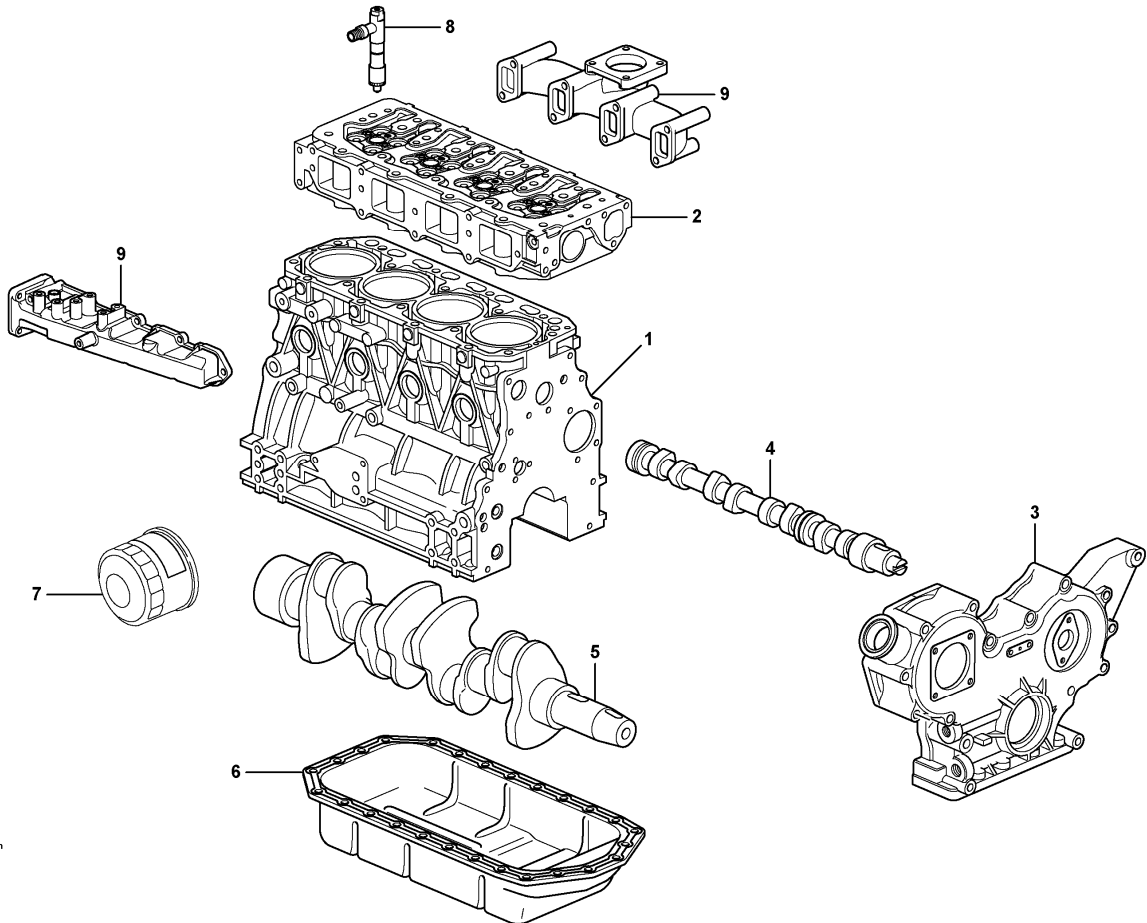

Date: 2013/12/1	Image id: 210Y3	Catalogue: 10007	Model: EC35
Brand: Volvo	Serial: 28310151-283999 99	Group/Section: 210/100	Title: Engine

Q1-Q5	Option	Option description	
Q1 283.10151 283.18462			

Pos	Part	Q1	Q2	Q3	Q4	Q5	PS	Kit	Description	Option(s)	Remark
1	VOE11806066	1							Engine		(PJ5370262)S4L2-Y163ES

Date: 2013/12/1	Image id: 1018256	Catalogue: 10007	Model: EC35
Brand: Volvo	Serial: 28310151-283999 99	Group/Section: 210/300	Title: Engine

Volvo Construction
Equipment
1018256

Section option	Kit	Option description
VOE11802427		Engine

Q1-Q5	Option	Option description	
Q1 .			
Q2 283.18963			

Pos	Part	Q1	Q2	Q3	Q4	Q5	PS	Kit	Description	Option(s)	Remark
	VOE11802427		1						Engine		4TNV88
1			1						•Cylinder block		See ref 212/200
2			1						•Cylinder head		See ref 211/200
3			1						•Timing gear casing		See ref 215/150
4			1						•Camshaft		See ref 215/300
5			1						•Crankshaft		See ref 216/200
6			1						•Oil sump		See ref 217/200