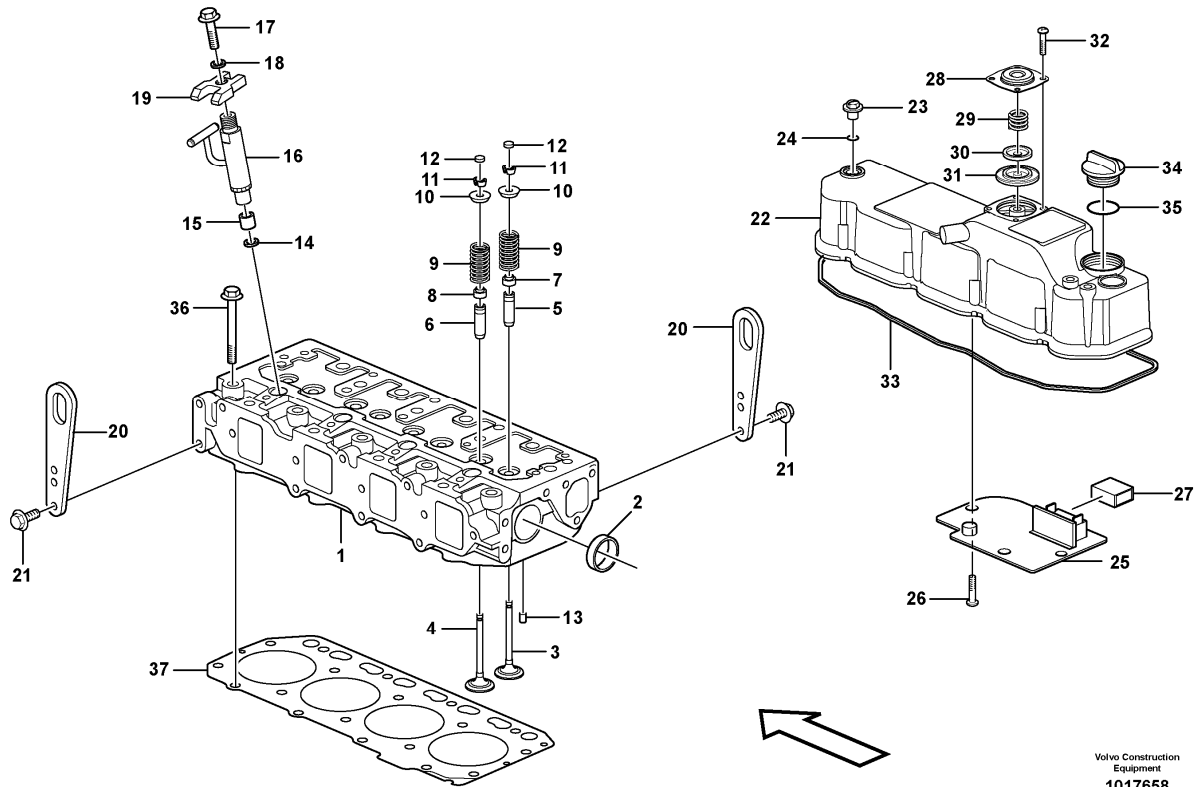

Date: 2013/12/1	Image id: 1017658	Catalogue: 10007	Model: EC35
Brand: Volvo	Serial: 28310151-283999 99	Group/Section: 211/200	Title: Cylinder head

Volvo Construction
Equipment
1017658

Section option	Kit	Option description
VOE11802427		Engine

Q1-Q5	Option	Option description
Q1 .		
Q2 283.18963		

Pos	Part	Q1	Q2	Q3	Q4	Q5	PS	Kit	Description	Option(s)	Remark
1	VOE11715312		1						Cylinder head		
2	VOE11714379		2						•Plug		
3	VOE11715313		4						•Inlet valve		
4	VOE11714710		4						•Valve		
5	VOE11714708		4						•Valve guide		
6	VOE11714713		4						•Valve guide		
7	VOE11713652		4						•Sealing