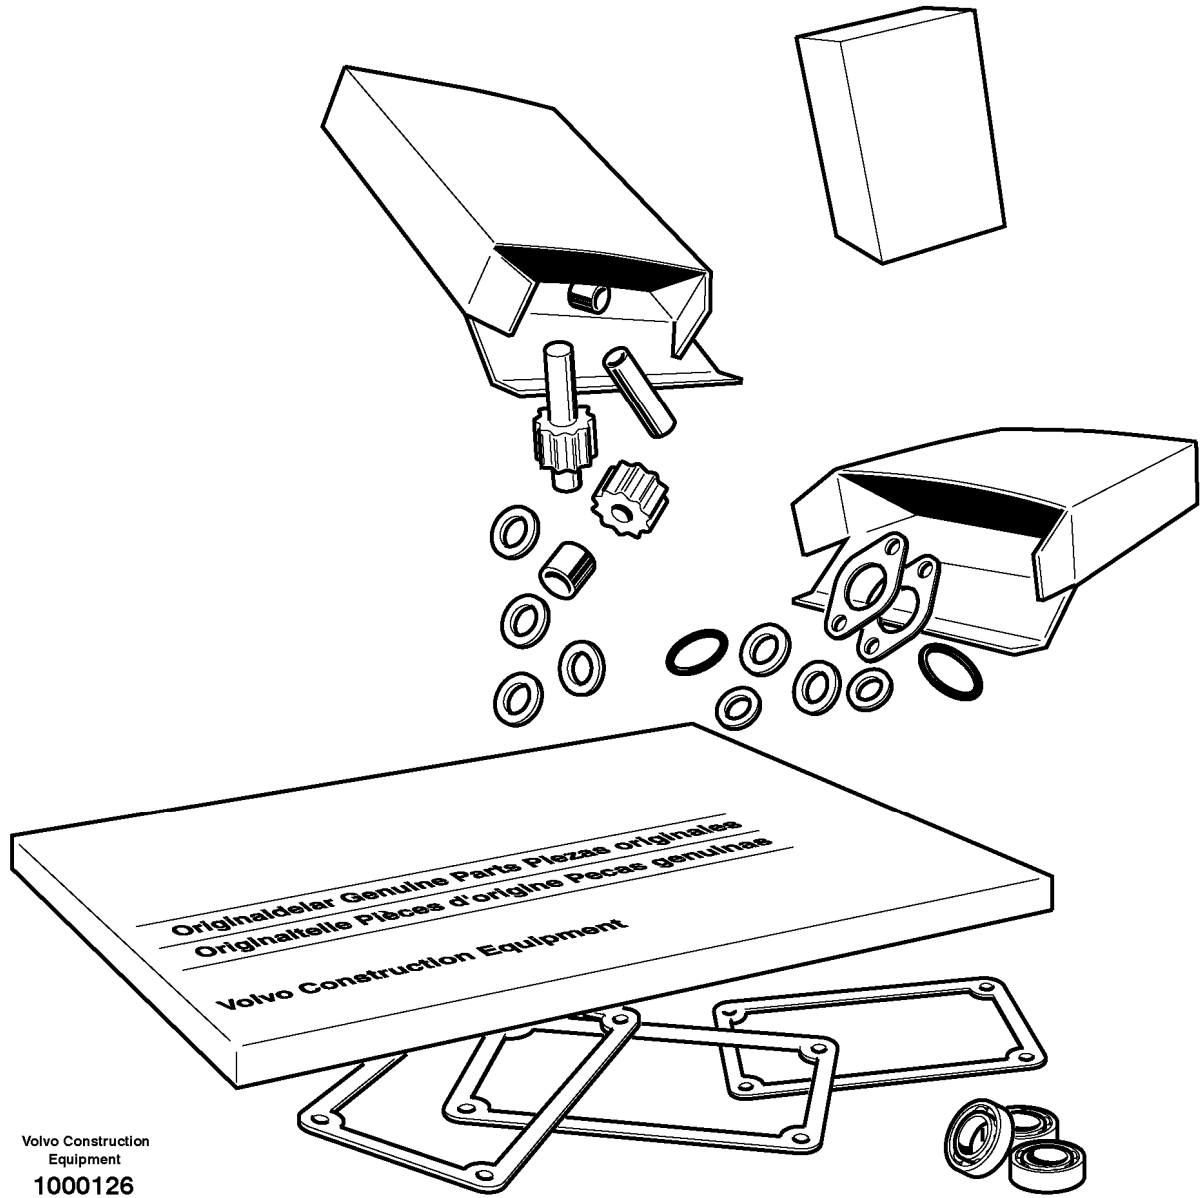

Date: 2013/12/1	Image id: 1000126	Catalogue: 10007	Model: EC35
Brand: Volvo	Serial: 28310151-283999 99	Group/Section: 210/500	Title: Repair kits for engine

Volvo Construction
Equipment
1000126

Section option	Kit	Option description
VOE11802427		Engine

Q1-Q5	Option	Option description
Q1.		
Q2 283.18963		

Pos	Part	Q1	Q2	Q3	Q4	Q5	PS	Kit	Description	Option(s)	Remark