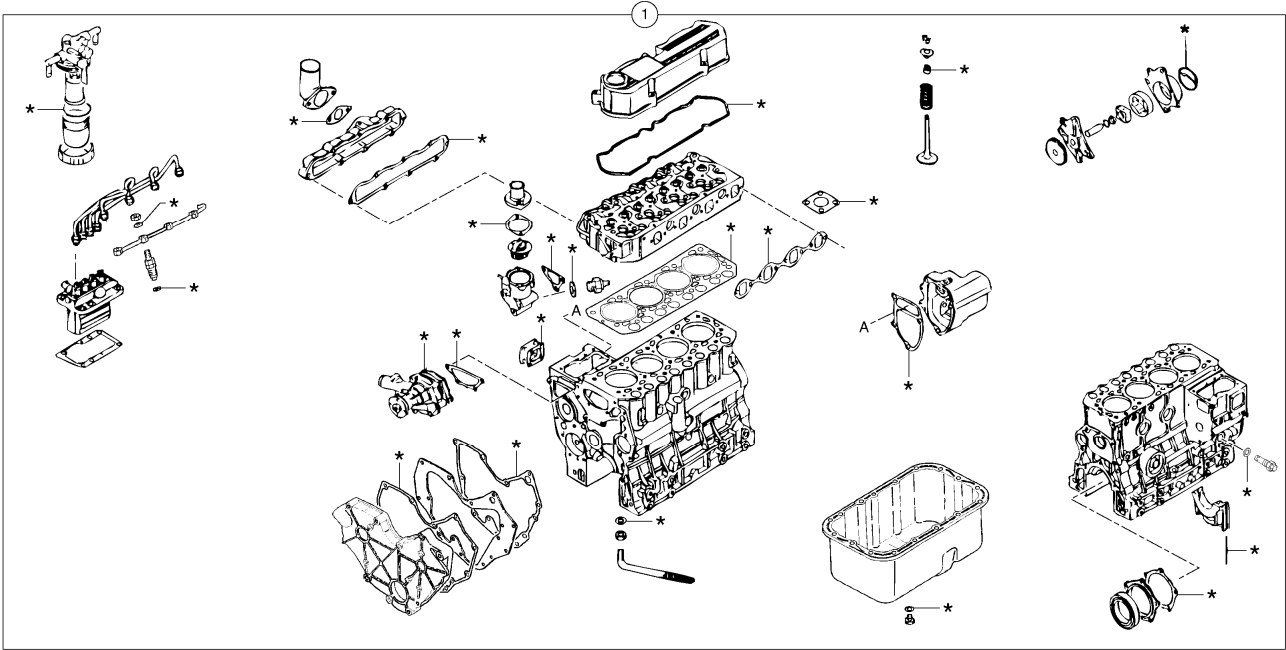

Q1-Q5	Option	Option description	
Q1 283.10151 283.18462			

Pos	Part	Q1	Q2	Q3	Q4	Q5	PS	Kit	Description	Option(s)	Remark
1	PJ7415517	1							Sealing Kit		

Date: 2013/12/1	Image id: 1000126	Catalogue: 10007	Model: EC35
Brand: Volvo	Serial: 28310151-283999 99	Group/Section: 210/500	Title: Repair kits for engine