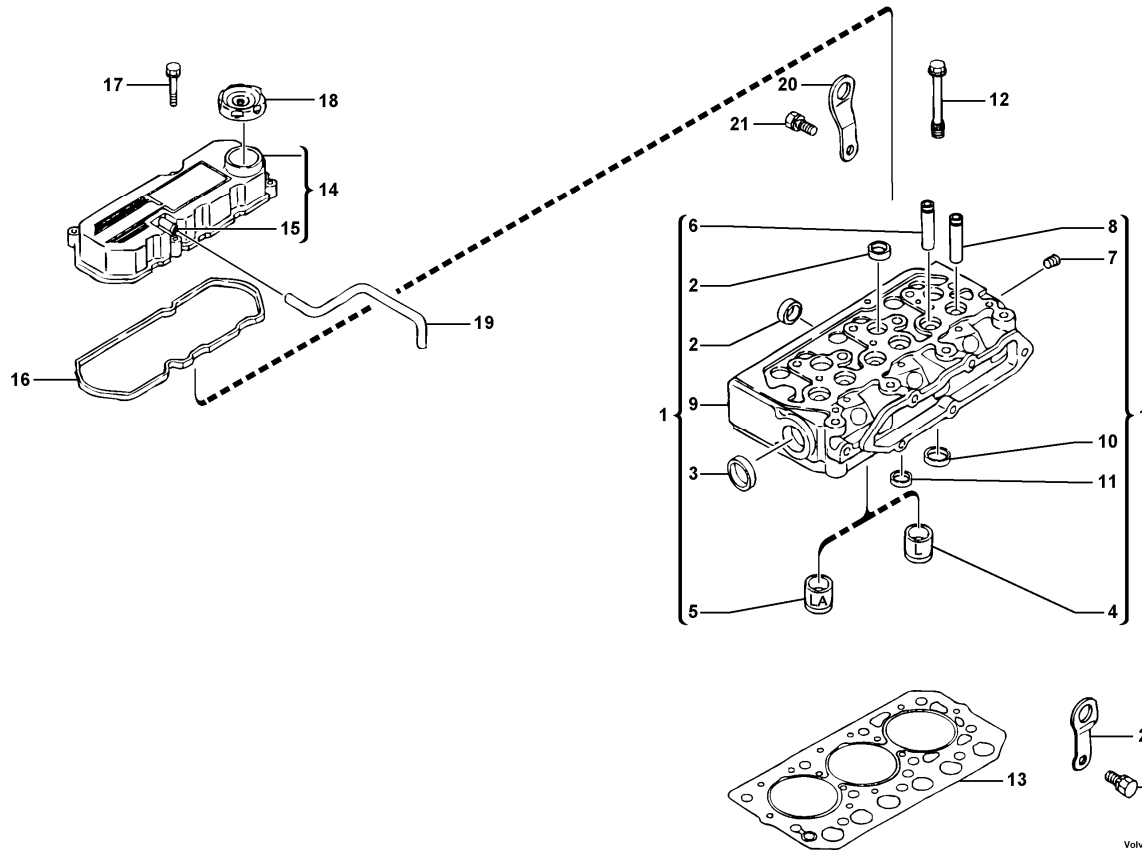

Date: 2013/11/28	Image id: 1019566	Catalogue: 10005	Model: EC25
Brand: Volvo	Serial: 10151-99999	Group/Section: 211/100	Title: Cylinder head

Volvo Construction
Equipment
1019566

Q1-Q5	Option	Option description	
Q1 281.10151			

Pos	Part	Q1	Q2	Q3	Q4	Q5	PS	Kit	Description	Option(s)	Remark
1	PJ7418181	1					SS		Cylinder head		
2	PJ7410144	5							•Plug		
3	PJ7417806	1							•Plug		
4	PJ7415447	REQ							•Combustion chamber		
5	PJ7418180	REQ							•Combustion chamber		
6	PJ7417802	3							•Giude		
7	PJ7410691	1							•Plug		
8	PJ7417803	3							•Giude		
9		1					NS		•Cylinder head		
10		3					NS		•Inlet valve