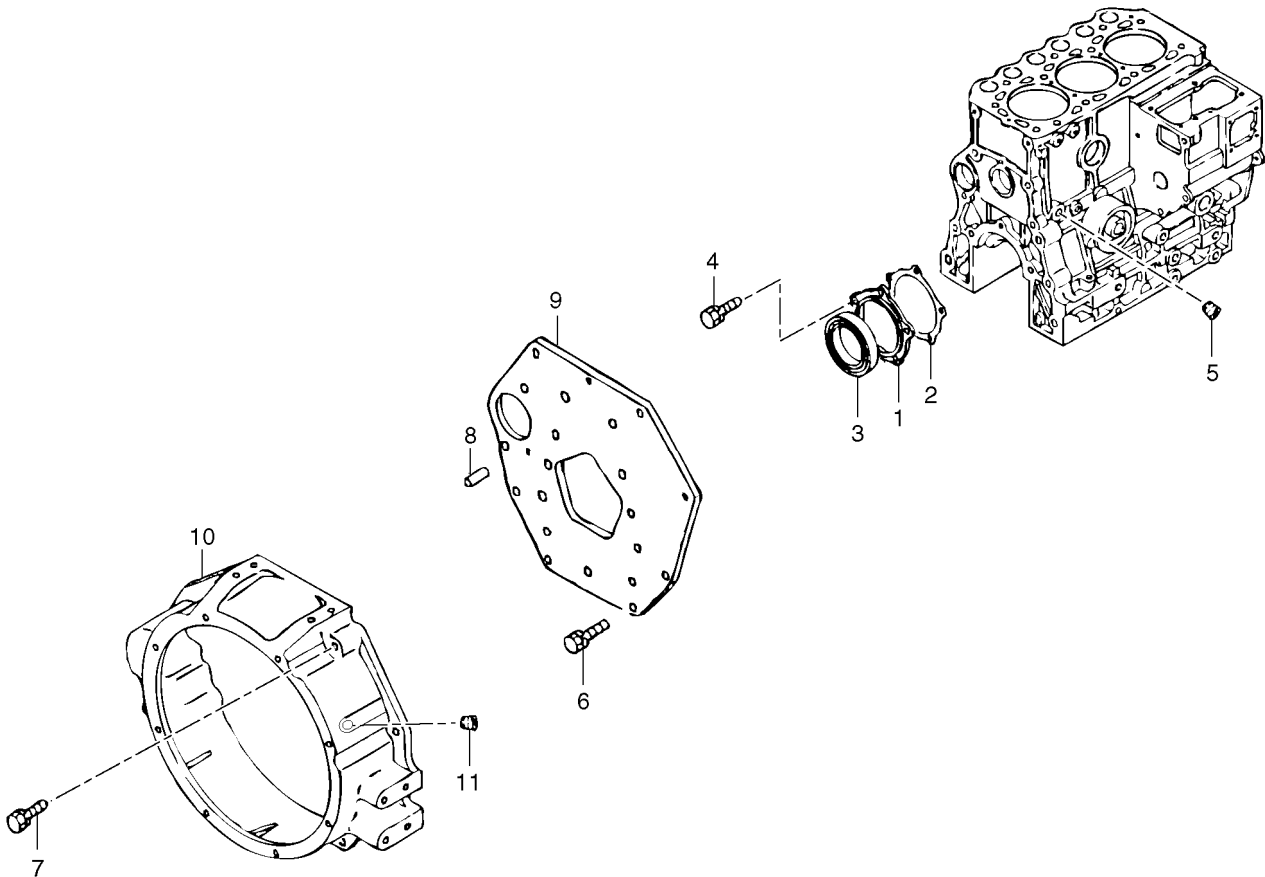

Date: 2013/11/28	Image id: 2125Y1	Catalogue: 10005	Model: EC25
Brand: Volvo	Serial: 10151-99999	Group/Section: 212/500	Title: Flywheel housing

Q1-Q5	Option	Option description	
Q1 281.10151			

Pos	Part	Q1	Q2	Q3	Q4	Q5	PS	Kit	Description	Option(s)	Remark
1	PJ7415460	1							Flange		
2	PJ7415461	1							Sealing		
3	PJ7415457	1							Sealing ring		
4	PJ4380043	5					SS		Screw		HM8X20
5	PJ7410039	1							Plug		
6	PJ7417818	13							Screw		
7	PJ7410110	2							Screw		
8	PJ7410218	2							Centraliser		
9	PJ7415459	1							Plate		
10	PJ7410320	1							Flywheel housing		
11	PJ7417536	1							Plug