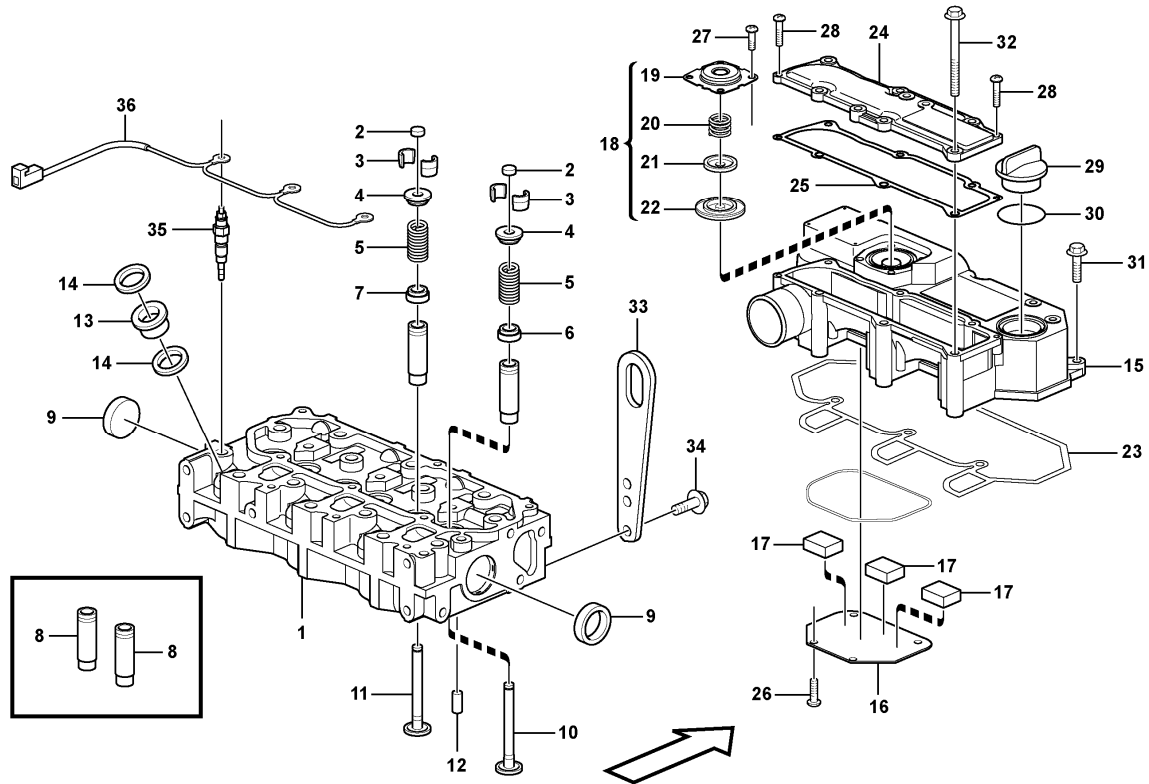

Date: 2013/11/28	Image id: 1055502	Catalogue: 20570	Model: EC20C
Brand: Volvo	Serial: 2038-	Group/Section: 210/100	Title: Engine

Section option	Kit	Option description
VOE11808299		Engine

Pos	Part	Q1	Q2	Q3	Q4	Q5	PS	Kit	Description	Option(s)	Remark
1	VOE11808299	1							Engine		
2		1							•Cylinder block		See ref 212/100
3		1							•Cylinder head		See ref 211/100
4		1							•Timing gear casing		See ref 215/100
5		1							•Camshaft		See ref 215/400
6		1							•Crankshaft		See ref 216/100
7		1							•Oil sump		See ref 217/100
8		1							•Oil Filter		See ref 220/100
9		1							•Injector		See ref 237/100
10		1							•Inlet, exhaust syst.		See ref 251/100
	VOE11713294	1							Gasket kit		

Date: 2013/11/28	Image id: 1054603	Catalogue: 20570	Model: EC20C
Brand: Volvo	Serial: 2038-	Group/Section: 211/100	Title: Cylinder head

Volvo Construction
Equipment
1054603

Section option	Kit	Option description
VOE11808299		Engine

Date: 2013/11/28	Image id: 1054540	Catalogue: 20570	Model: EC20C
Brand: Volvo	Serial: 2038-	Group/Section: 214/100	Title: Rocker arm

Section option	Kit	Option description
VOE11808299		Engine

Pos	Part	Q1	Q2	Q3	Q4	Q5	PS	Kit	Description	Option(s)	Remark
1	VOE11713378	1							Rocker arm kit		
2	VOE15161483	3							•Rocker arm		
3	VOE11714388	3							•Bolt		
4	VOE11713379	6							•Rocker arm		
5	VOE11714769	6					SE		••Screw		
6	VOE11714380	6							••Nut		
7	VOE11713390	2							•Retaining ring		
8	VOE11713380	2							•Spring		
9	VOE11713381	1							•Screw		
10		1							Rocker arm shaft		
11		1							Cylinder head		See ref 211/100

Date: 2013/11/28	Image id: 1054401	Catalogue: 20570	Model: EC20C
Brand: Volvo	Serial: 2038-	Group/Section: 215/400	Title: Camshaft

Volvo Construction
Equipment
1054401

Section option	Kit	Option description
VOE11808299		Engine