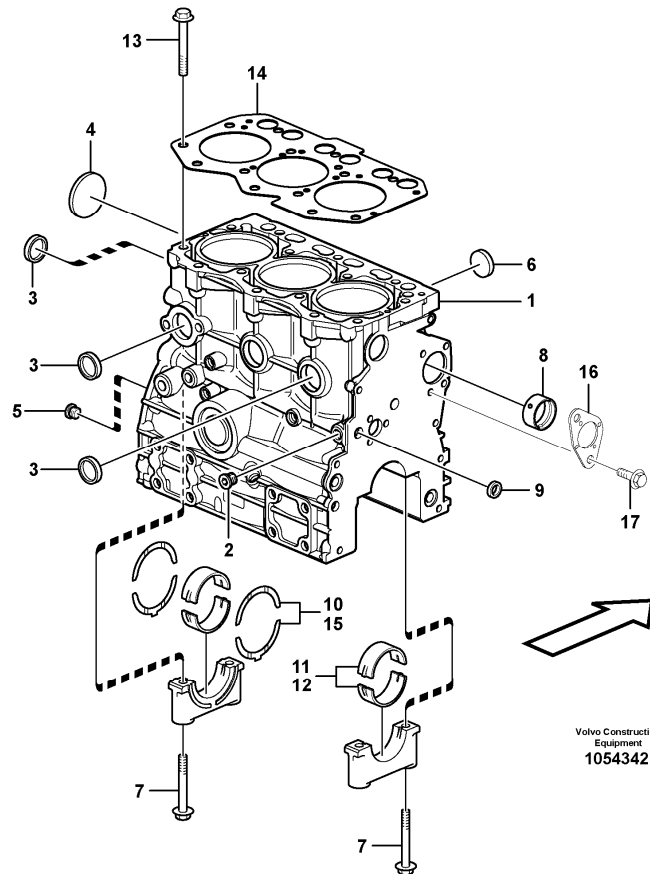

Date: 2013/11/28	Image id: 1054342	Catalogue: 20570	Model: EC20C
Brand: Volvo	Serial: 2038-	Group/Section: 212/100	Title: Cylinder block

Section option	Kit	Option description
VOE11808299		Engine

Pos	Part	Q1	Q2	Q3	Q4	Q5	PS	Kit	Description	Option(s)	Remark
1		1							Cylinder Block		
2	VOE11713317	1							•Plug		
3	VOE11713318	4							•Plug		
4	VOE11713319	1							•Plug		
5	VOE11713320	1							•Plug		
6	VOE11713322	3							•Plug		
7	VOE11713327	8							•Bolt		
8	VOE15161236	1							•Bushing		
9	VOE11713329	1							•Plug		
10	VOE11713331	2							•Thrust bearing		
11	VOE15161237	4							•Bearing half		STD SZ
12	VOE15162383	4					NS		•Thrust Washer