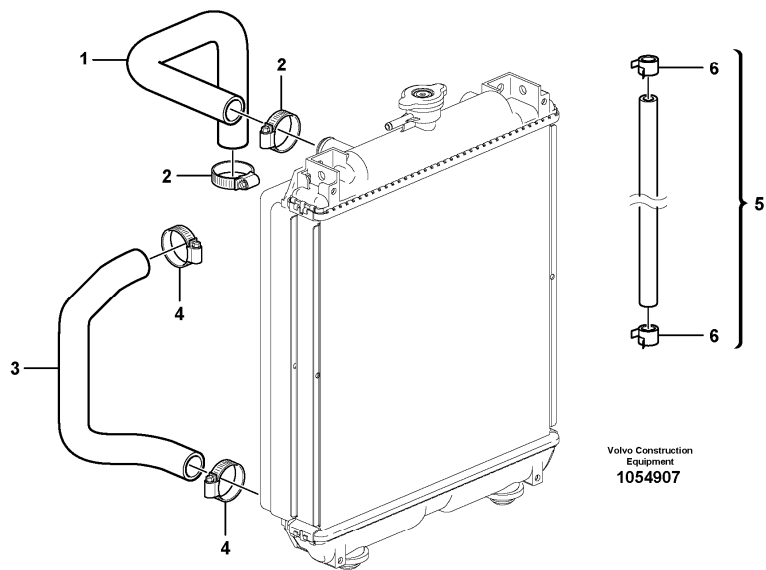

Thank you so much for reading

Date: 2013/11/28	Image id: 1054907	Catalogue: 20570	Model: EC20C
Brand: Volvo	Serial: 2038-	Group/Section: 261/250	Title: Cooling circuit

Section option	Kit	Option description
VOE11808299		Engine