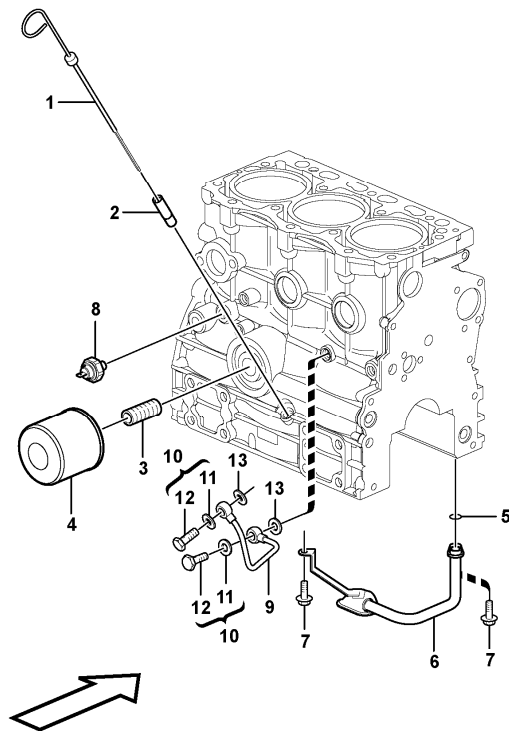

Date: 2013/11/28	Image id: 1054860	Catalogue: 20570	Model: EC20C
Brand: Volvo	Serial: 2038-	Group/Section: 220/100	Title: Lubricating oil system

Volvo Construction
Equipment
1054860

Section option	Kit	Option description
VOE11808299		Engine

Pos	Part	Q1	Q2	Q3	Q4	Q5	PS	Kit	Description	Option(s)	Remark
1	VOE15161653	1							Dipstick		
2	VOE11715318	1							Dipstick tube		
3	VOE11713441	1							Stud		
4	VOE11713228	1							Filter cartridge		
5	VOE11713304	1							O-ring		
6	VOE11713436	1							Oil strainer		
7	VOE11713437	2							Bolt		
8	VOE15066081	1							Oil pressure sensor		
9	VOE11713439	1							Oil return pipe		
10	VOE14521571	2							Bolt		
11	VOE11714476	2							Sealing washer		
12	SA8210-05600	2							Bolt