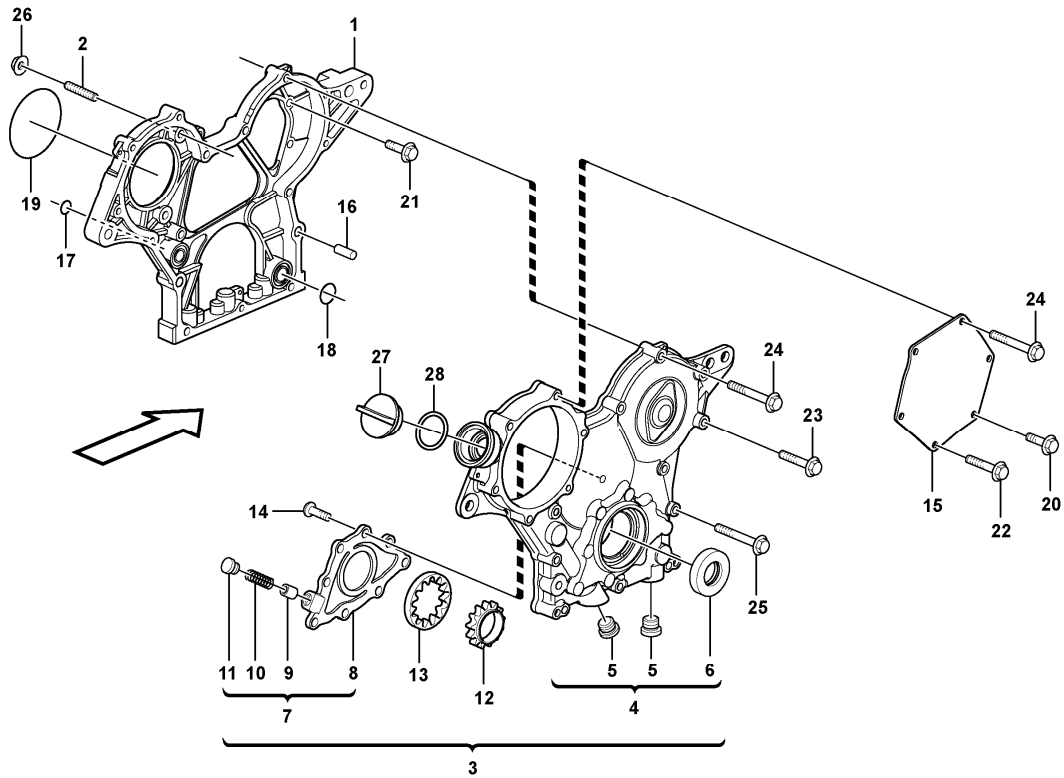

Date: 2013/11/28	Image id: 1054603	Catalogue: 20570	Model: EC20C
Brand: Volvo	Serial: 2038-	Group/Section: 211/100	Title: Cylinder head

Volvo Construction
Equipment
1054603

Section option	Kit	Option description
VOE11808299		Engine

13	VOE11713332	14							Bolt		
14	VOE11713295	1							Cylinder head gasket		
15	VOE15161243	2							Bearing half		
16		1							Thrust Washer		See ref 215/400
17		1							Bolt		See ref 215/400

Date: 2013/11/28	Image id: 1054355	Catalogue: 20570	Model: EC20C
Brand: Volvo	Serial: 2038-	Group/Section: 212/200	Title: Flywheel housing

Date: 2013/11/28	Image id: 1054540	Catalogue: 20570	Model: EC20C
Brand: Volvo	Serial: 2038-	Group/Section: 214/100	Title: Rocker arm

Section option	Kit	Option description
VOE11808299		Engine

Pos	Part	Q1	Q2	Q3	Q4	Q5	PS	Kit	Description	Option(s)	Remark
1	VOE11713378	1							Rocker arm kit		
2	VOE15161483	3							•Rocker arm		
3	VOE11714388	3							•Bolt		
4	VOE11713379	6							•Rocker arm		
5	VOE11714769	6					SE		••Screw		
6	VOE11714380	6							••Nut		
7	VOE11713390	2							•Retaining ring		
8	VOE11713380	2							•Spring		
9	VOE11713381	1							•Screw		
10		1							Rocker arm shaft		
11		1							Cylinder head		See ref 211/100

Date: 2013/11/28	Image id: 1054426	Catalogue: 20570	Model: EC20C
Brand: Volvo	Serial: 2038-	Group/Section: 215/100	Title: Timing gear casing and gears

Volvo Construction
Equipment
1054426

Section option	Kit	Option description
VOE11808299		Engine