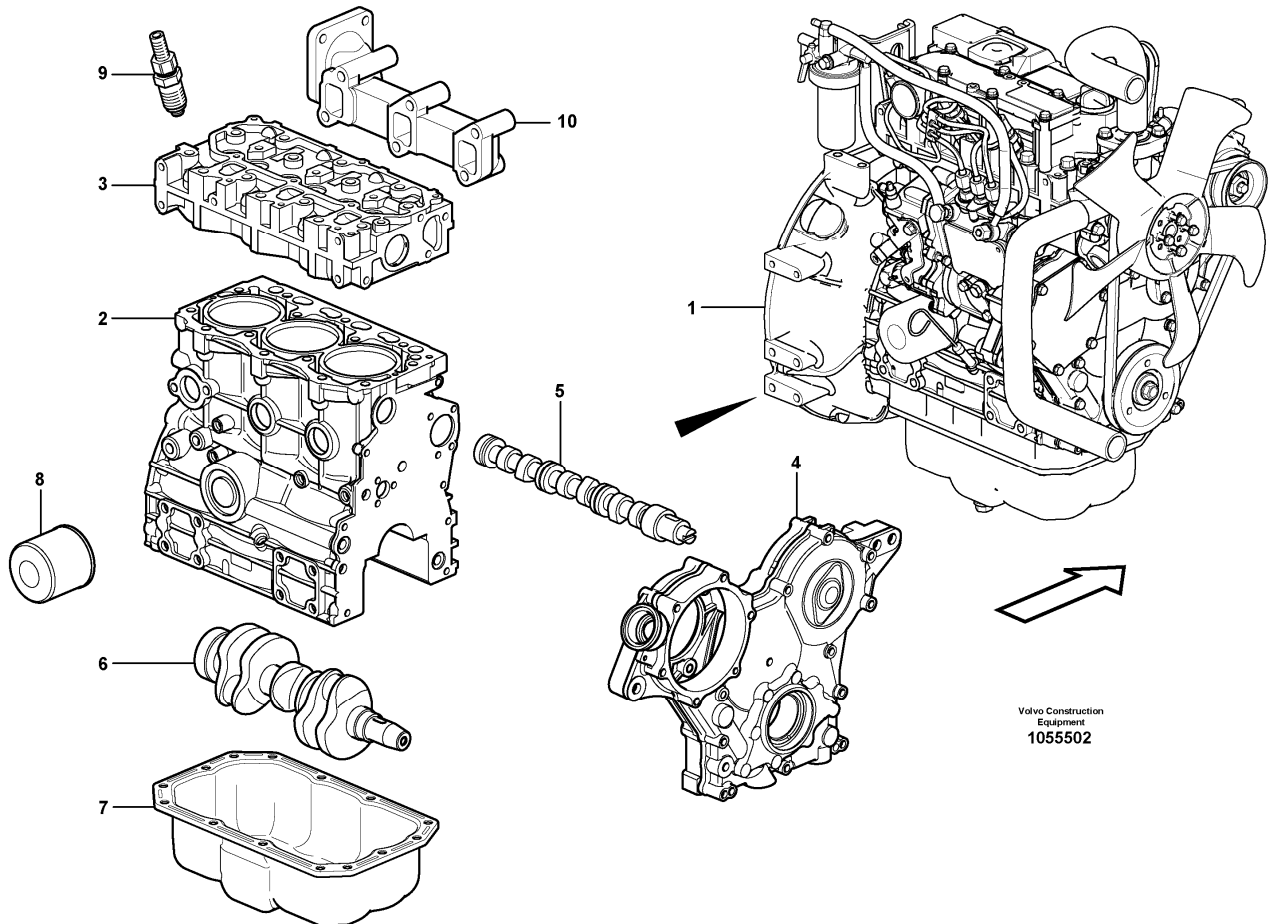

Date: 2013/11/28	Image id: 1055502	Catalogue: 20570	Model: EC20C
Brand: Volvo	Serial: 2038-	Group/Section: 210/100	Title: Engine

Section option	Kit	Option description
VOE11808299		Engine

Pos	Part	Q1	Q2	Q3	Q4	Q5	PS	Kit	Description	Option(s)	Remark
1	VOE11808299	1							Engine		
2		1							•Cylinder block		See ref 212/100
3		1							•Cylinder head		See ref 211/100
4		1							•Timing gear casing		See ref 215/100
5		1							•Camshaft		See ref 215/400
6		1							•Crankshaft		See ref 216/100
7		1							•Oil sump		See ref 217/100
8		1							•Oil Filter		See ref 220/100
9		1							•Injector		See ref 237/100
10		1							•Inlet, exhaust syst.		See ref 251/100
	VOE11713294	1							Gasket kit		

Date: 2013/11/28	Image id: 1054603	Catalogue: 20570	Model: EC20C
Brand: Volvo	Serial: 2038-	Group/Section: 211/100	Title: Cylinder head

Volvo Construction
Equipment
1054603

Section option	Kit	Option description
VOE11808299		Engine

Date: 2013/11/28	Image id: 1054540	Catalogue: 20570	Model: EC20C
Brand: Volvo	Serial: 2038-	Group/Section: 214/100	Title: Rocker arm

Section option	Kit	Option description
VOE11808299		Engine

Pos	Part	Q1	Q2	Q3	Q4	Q5	PS	Kit	Description	Option(s)	Remark
1	VOE11713378	1							Rocker arm kit		
2	VOE15161483	3							•Rocker arm		
3	VOE11714388	3							•Bolt		
4	VOE11713379	6							•Rocker arm		
5	VOE11714769	6					SE		••Screw		
6	VOE11714380	6							••Nut		
7	VOE11713390	2							•Retaining ring		
8	VOE11713380	2							•Spring		
9	VOE11713381	1							•Screw		
10		1							Rocker arm shaft		
11		1							Cylinder head		See ref 211/100