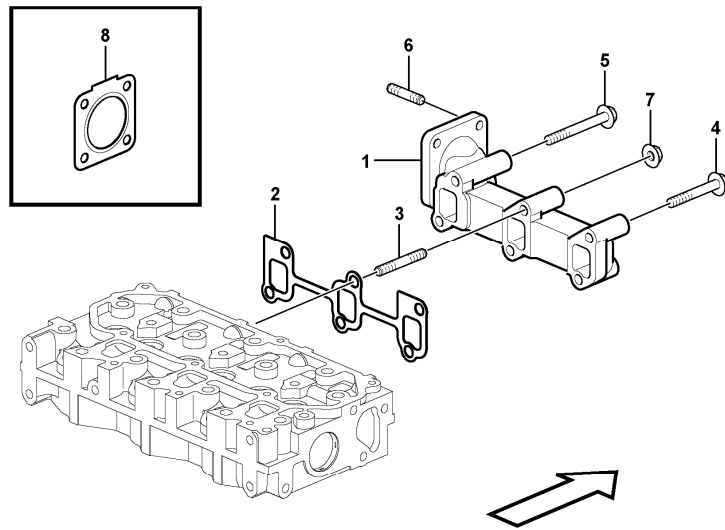

Date: 2013/11/28	Image id: 1054770	Catalogue: 20570	Model: EC20C
Brand: Volvo	Serial: 2038-	Group/Section: 251/100	Title: Exhaust manifold

Volvo Construction
Equipment
1054770

Section option	Kit	Option description
VOE11808299		Engine

Pos	Part	Q1	Q2	Q3	Q4	Q5	PS	Kit	Description	Option(s)	Remark
1	VOE15161487	1							Manifold		
2	VOE11713297	1							Gasket		
3	VOE11713407	2							Stud		
4	VOE11713408	2							Bolt		
5	VOE15161489	2							Bolt		
6	VOE14521558	4							Bolt		
7	VOE14521543	2							Nut		
8	VOE11713298	1							Gasket