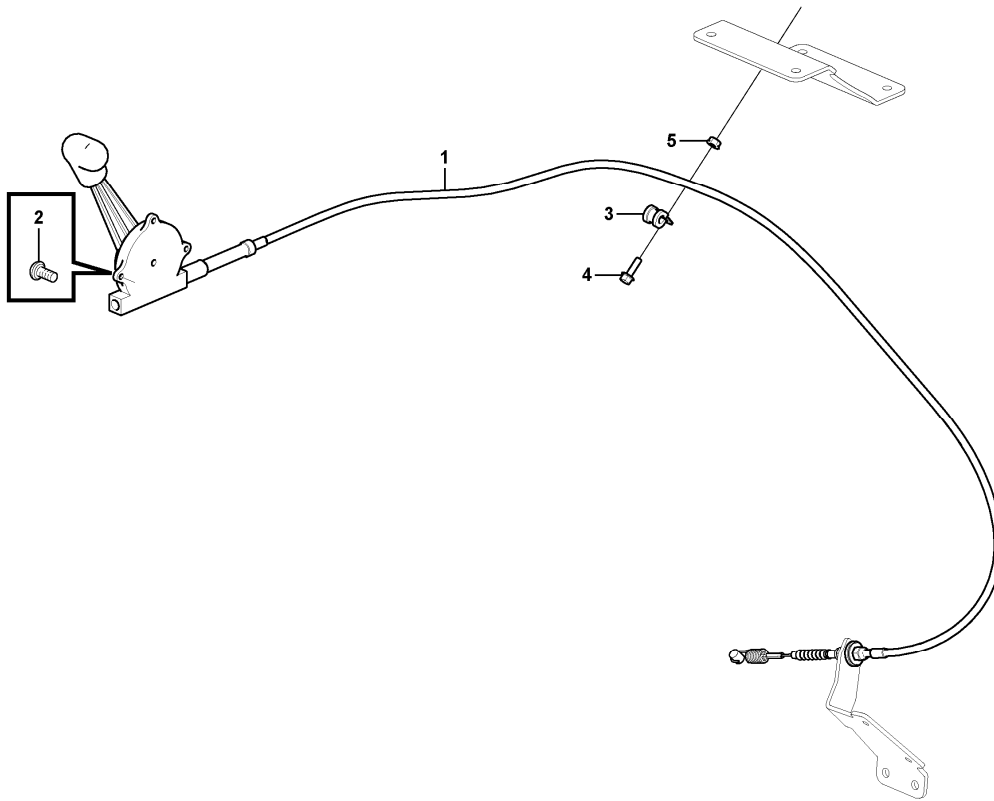

Date: 2013/11/28	Image id: 1054920	Catalogue: 20570	Model: EC20C
Brand: Volvo	Serial: 2038-	Group/Section: 272/100	Title: Hand throttle

Volvo Construction
Equipment
1054920

Section option	Kit	Option description
VOE11839913		Excavator EC20C