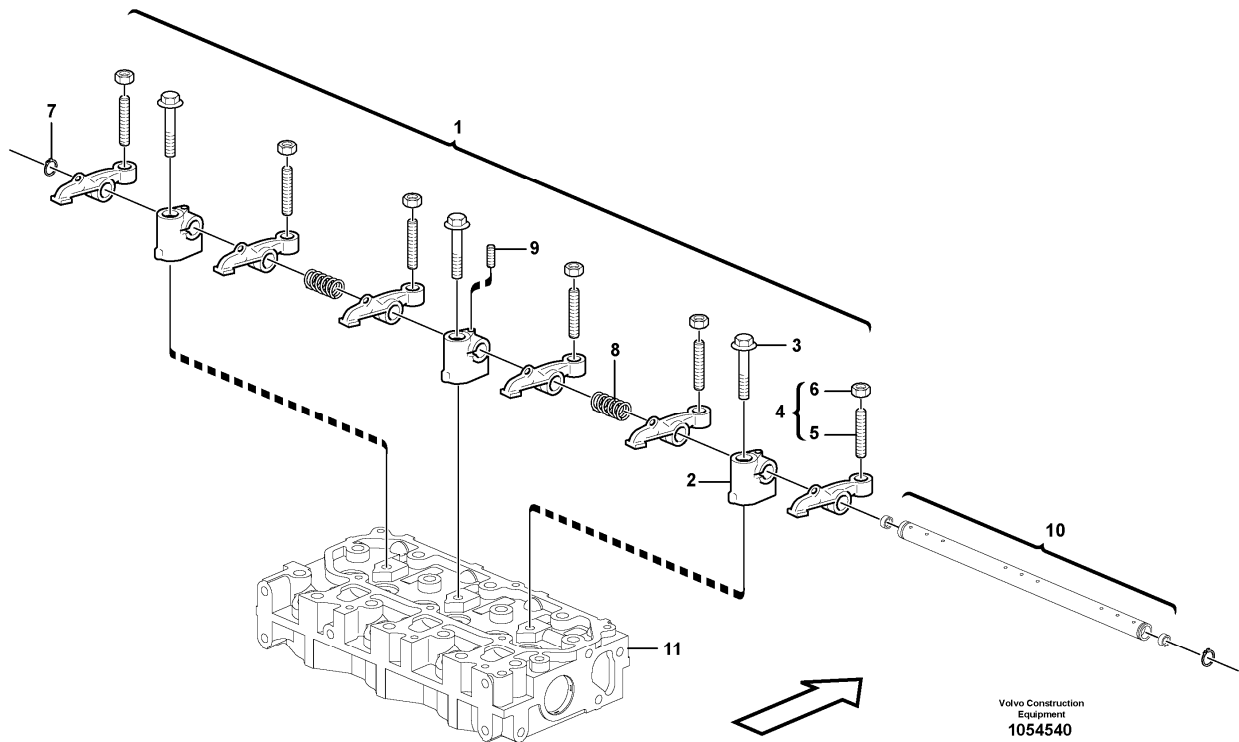

Date: 2013/11/28	Image id: 1054603	Catalogue: 20570	Model: EC20C
Brand: Volvo	Serial: 2038-	Group/Section: 211/100	Title: Cylinder head

Volvo Construction
Equipment
1054603

Section option	Kit	Option description
VOE11808299		Engine

13	VOE11713332	14							Bolt		
14	VOE11713295	1							Cylinder head gasket		
15	VOE15161243	2							Bearing half		
16		1							Thrust Washer		See ref 215/400
17		1							Bolt		See ref 215/400

Date: 2013/11/28	Image id: 1054355	Catalogue: 20570	Model: EC20C
Brand: Volvo	Serial: 2038-	Group/Section: 212/200	Title: Flywheel housing

Date: 2013/11/28	Image id: 1054540	Catalogue: 20570	Model: EC20C
Brand: Volvo	Serial: 2038-	Group/Section: 214/100	Title: Rocker arm

Section option	Kit	Option description
VOE11808299		Engine

Pos	Part	Q1	Q2	Q3	Q4	Q5	PS	Kit	Description	Option(s)	Remark
1	VOE11713378	1							Rocker arm kit		
2	VOE15161483	3							•Rocker arm		
3	VOE11714388	3							•Bolt		
4	VOE11713379	6							•Rocker arm		
5	VOE11714769	6					SE		••Screw		
6	VOE11714380	6							••Nut		
7	VOE11713390	2							•Retaining ring		
8	VOE11713380	2							•Spring		
9	VOE11713381	1							•Screw		
10		1							Rocker arm shaft		
11		1							Cylinder head		See ref 211/100