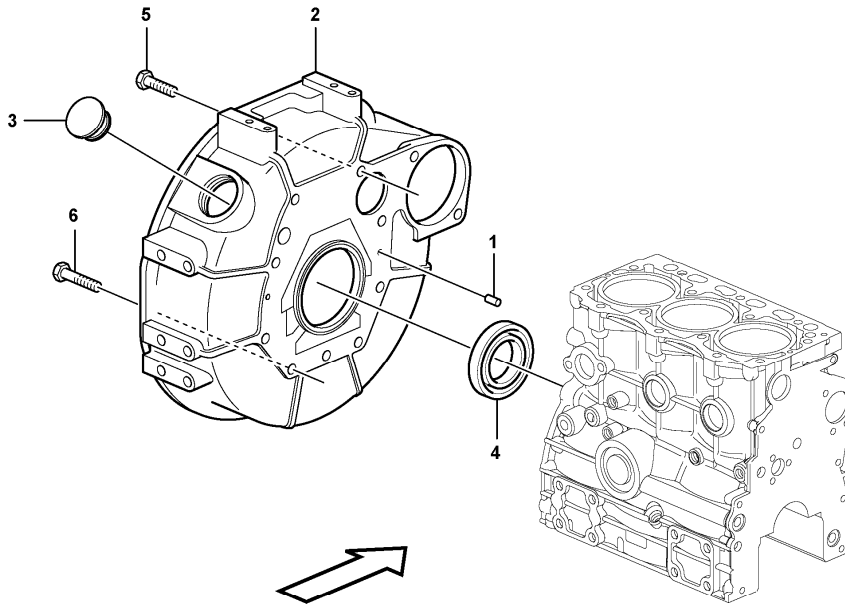

Date: 2013/11/28	Image id: 1054603	Catalogue: 20570	Model: EC20C
Brand: Volvo	Serial: 2038-	Group/Section: 211/100	Title: Cylinder head

Volvo Construction
Equipment
1054603

Section option	Kit	Option description
VOE11808299		Engine

Section option	Kit	Option description
VOE11808299		Engine

Pos	Part	Q1	Q2	Q3	Q4	Q5	PS	Kit	Description	Option(s)	Remark
1		1							Cylinder Block		
2	VOE11713317	1							•Plug		
3	VOE11713318	4							•Plug		
4	VOE11713319	1							•Plug		
5	VOE11713320	1							•Plug		
6	VOE11713322	3							•Plug		
7	VOE11713327	8							•Bolt		
8	VOE15161236	1							•Bushing		
9	VOE11713329	1							•Plug		
10	VOE11713331	2							•Thrust bearing		
11	VOE15161237	4							•Bearing half		STD SZ
12	VOE15162383	4					NS		•Thrust Washer		

13	VOE11713332	14							Bolt		
14	VOE11713295	1							Cylinder head gasket		
15	VOE15161243	2							Bearing half		
16		1							Thrust Washer		See ref 215/400
17		1							Bolt		See ref 215/400

Date: 2013/11/28	Image id: 1054355	Catalogue: 20570	Model: EC20C
Brand: Volvo	Serial: 2038-	Group/Section: 212/200	Title: Flywheel housing

Date: 2013/11/28	Image id: 1054540	Catalogue: 20570	Model: EC20C
Brand: Volvo	Serial: 2038-	Group/Section: 214/100	Title: Rocker arm

Section option	Kit	Option description
VOE11808299		Engine

Pos	Part	Q1	Q2	Q3	Q4	Q5	PS	Kit	Description	Option(s)	Remark
1	VOE11713378	1							Rocker arm kit		
2	VOE15161483	3							•Rocker arm		
3	VOE11714388	3							•Bolt		
4	VOE11713379	6							•Rocker arm		
5	VOE11714769	6					SE		••Screw		
6	VOE11714380	6							••Nut		
7	VOE11713390	2							•Retaining ring		
8	VOE11713380	2							•Spring		
9	VOE11713381	1							•Screw		
10		1							Rocker arm shaft		
11		1							Cylinder head		See ref 211/100