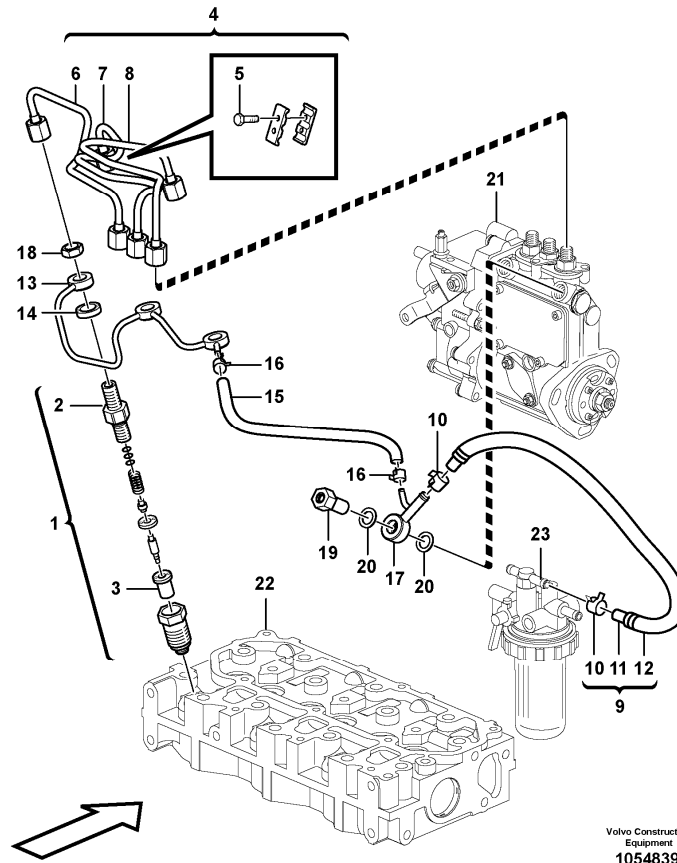

Date: 2013/11/28	Image id: 1054839	Catalogue: 20570	Model: EC20C
Brand: Volvo	Serial: 2038-	Group/Section: 237/100	Title: Fuel lines and injectors

Section option	Kit	Option description
VOE11808299		Engine

Pos	Part	Q1	Q2	Q3	Q4	Q5	PS	Kit	Description	Option(s)	Remark
1	VOE15161803	3							Injector		
2	VOE11713459	3							•Nozzle retainer		
3	VOE11713463	3							•Nozzle		
4	VOE11713464	1							Retainer		
5	VOE11714506	2							•Bolt		
6	VOE11713465	1							•Pipe		
7	VOE11713466	1							•Pipe		
8	VOE11713467	1							•Pipe		
9	VOE11713473	1							Hose		
10	VOE11713474	2							•Clamp		
11	VOE11713476	1							•Hose		
12	VOE11713475	1							•Protecting hose