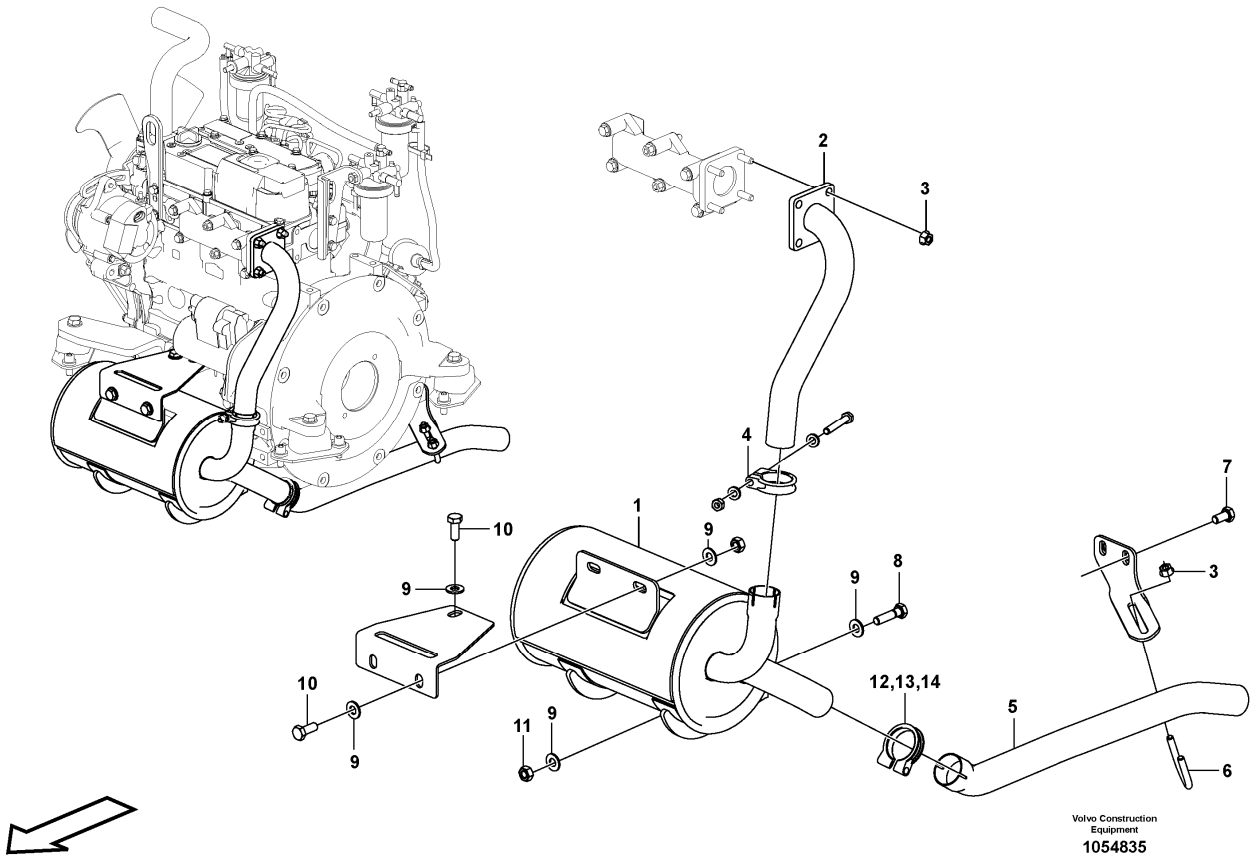

Date: 2013/11/28	Image id: 1054835	Catalogue: 20570	Model: EC20C
Brand: Volvo	Serial: 2038-	Group/Section: 252/100	Title: Exhaust system

Section option	Kit	Option description
VOE11839913		Excavator EC20C

Pos	Part	Q1	Q2	Q3	Q4	Q5	PS	Kit	Description	Option(s)	Remark
1	VOE15632387	1							Silencer		
2	VOE15610969	1							Tube		
3	VOE13945408	6							Nut		
4	VOE11801990	1							Clamp		
5	VOE15632388	1							Pipe		
6	VOE15632393	1							U-bolt		
7	VOE983250	2							Hexagon screw		
8	VOE983253	2							Hexagon screw		
9	VOE976945	11							Washer		
10	VOE983251	3							Hexagon screw		
11	VOE983304	4							Hexagon nut		
12	VOE11802042	1							Clamp