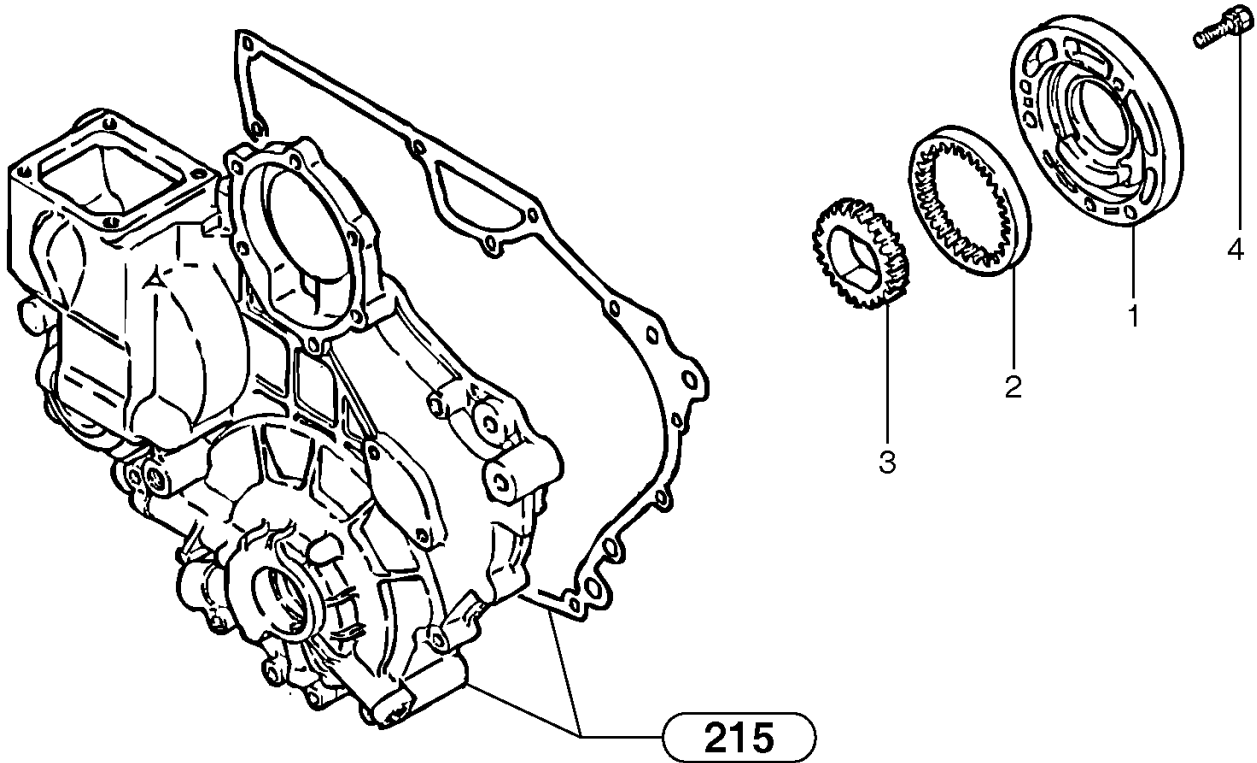

Date: 2013/11/27	Image id: 221Z1	Catalogue: 10019	Model: EC20B XT
Brand: Volvo	Serial: 60151-80000	Group/Section: 221/100	Title: Lubricating oil pump

Q1-Q5	Option	Option description	
Q1 272.60151			
Q2 272.80151			

Pos	Part	Q1	Q2	Q3	Q4	Q5	PS	Kit	Description	Option(s)	Remark
1	PJ7410671	1	1						Oil pump housing		
2	PJ7410582	1	1						Crown Wheel		
3	PJ7410581	1	1						Pinion		
4	PJ4380034	3	3						Screw