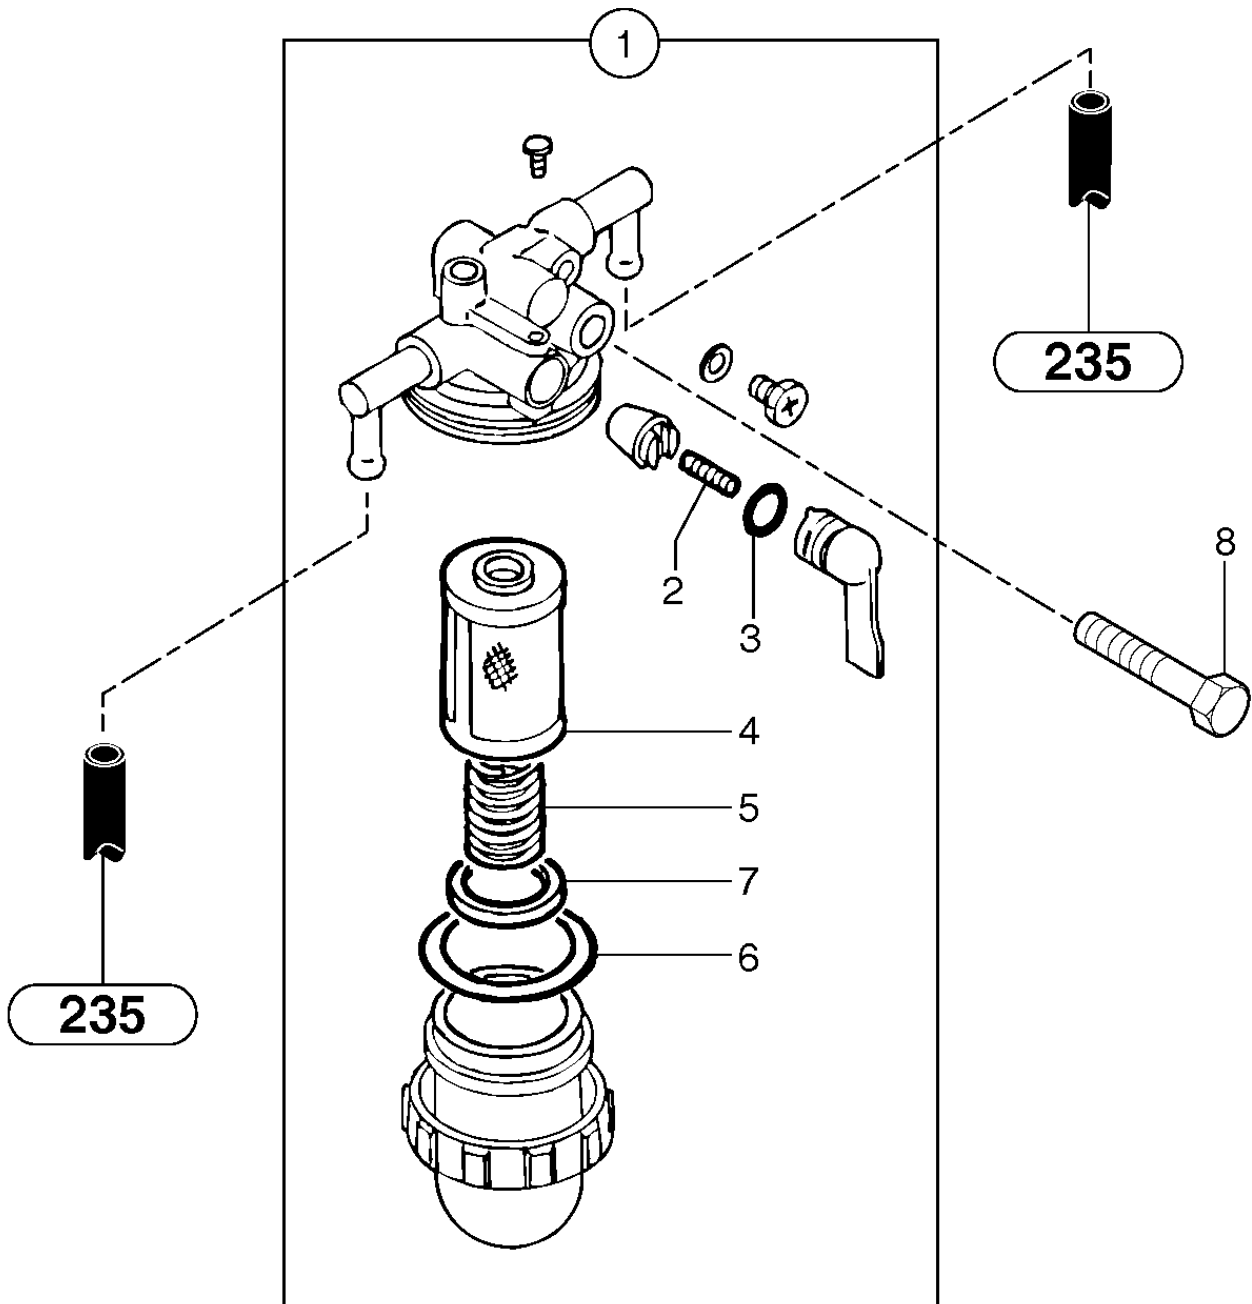

Date: 2013/11/27	Image id: 23341Z1	Catalogue: 10019	Model: EC20B XT
Brand: Volvo	Serial: 60151-80000	Group/Section: 233/500	Title: Sediment bowl

Q1-Q5	Option	Option description	
Q1 272.60151			
Q2 272.80151			

Pos	Part	Q1	Q2	Q3	Q4	Q5	PS	Kit	Description	Option(s)	Remark