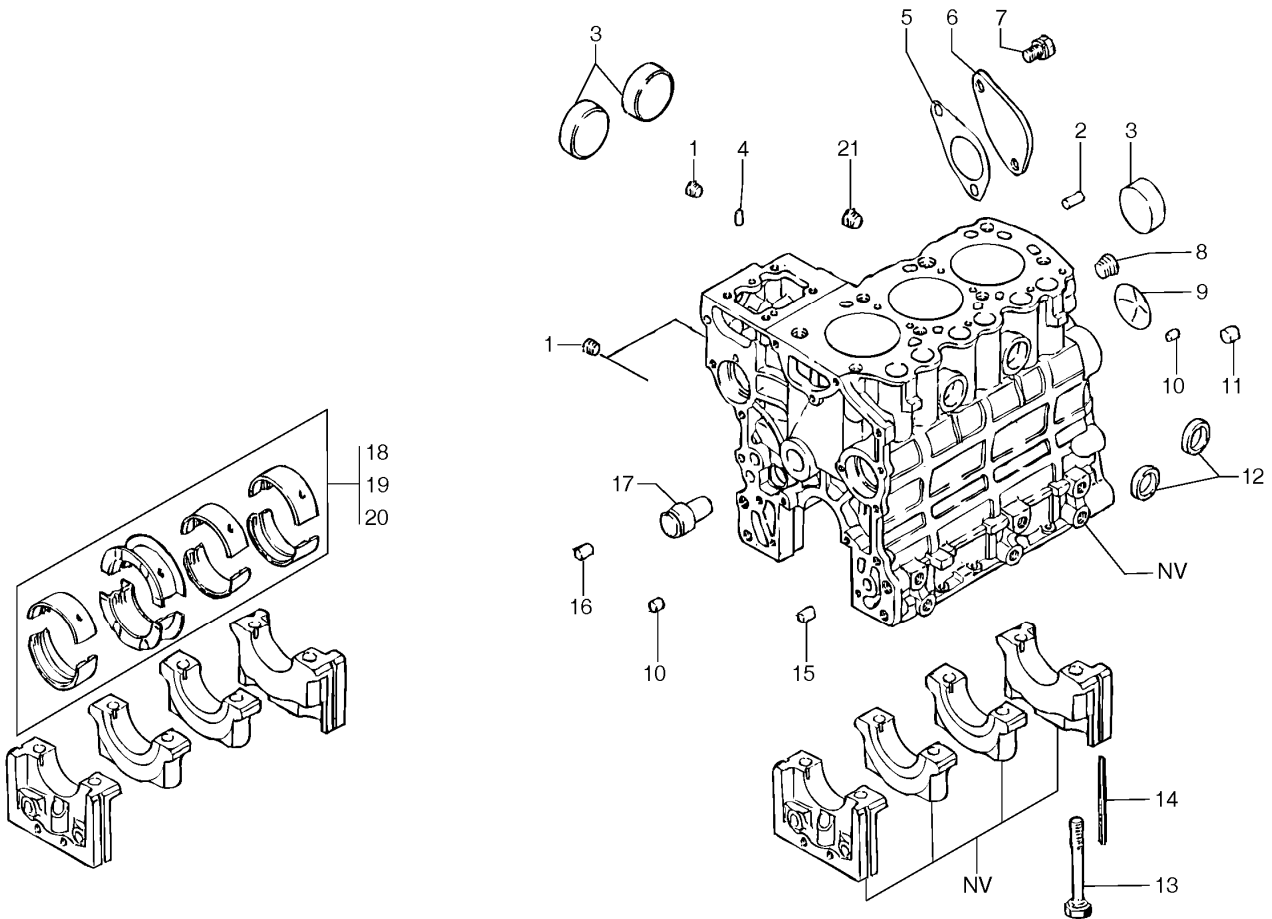

Thank you very much for reading.

Enter the link into your browser.

The full manual is available for immediate download.

<https://www.ebooklibonline.com>

Date: 2013/11/27	Image id: 211Z1	Catalogue: 10019	Model: EC20B XT
Brand: Volvo	Serial: 60151-80000	Group/Section: 211/100	Title: Cylinder head

Q1-Q5	Option	Option description	
Q1 272.60151			
Q2 272.80151			

Pos	Part	Q1	Q2	Q3	Q4	Q5	PS	Kit	Description	Option(s)	Remark
1	PJ7417039	1	1						Cylinder head		L3E2-64ESA
1	PJ7412995	1	1						Cylinder head		L3E-W264ESA
2	PJ7410611	6	6						•Giude		
3	PJ7410609	3	3						•Sealing		
4	PJ7410577	1	1						•Plug		
5	PJ7410587	3	3						Bolt		
6	PJ7417085	8	8						Bolt		
7	PJ7410691	1	1						Plug		
8	PJ7415738	1	1						Cyl Head Gasket		
9	PJ7418418	1	1						Cover		
10		1	1				NS		•Nipple		
11	PJ7412914	1	1						•Seal		
12	PJ7410097	2	2				SS		Screw		
13	PJ7410599	2	2						Nut		
14	PJ7410123	2	2				SS		Washer		
15	PJ7410665	1	1						Tube		
16	PJ11712227	1	1						Filler cap		
17	PJ7410628	2	2				OP		Support		

Date: 2013/11/27	Image id: 212Z1	Catalogue: 10019	Model: EC20B XT
Brand: Volvo	Serial: 60151-80000	Group/Section: 212/100	Title: Cylinder block

Q1-Q5	Option	Option description	
Q1 272.60151			
Q2 272.80151			