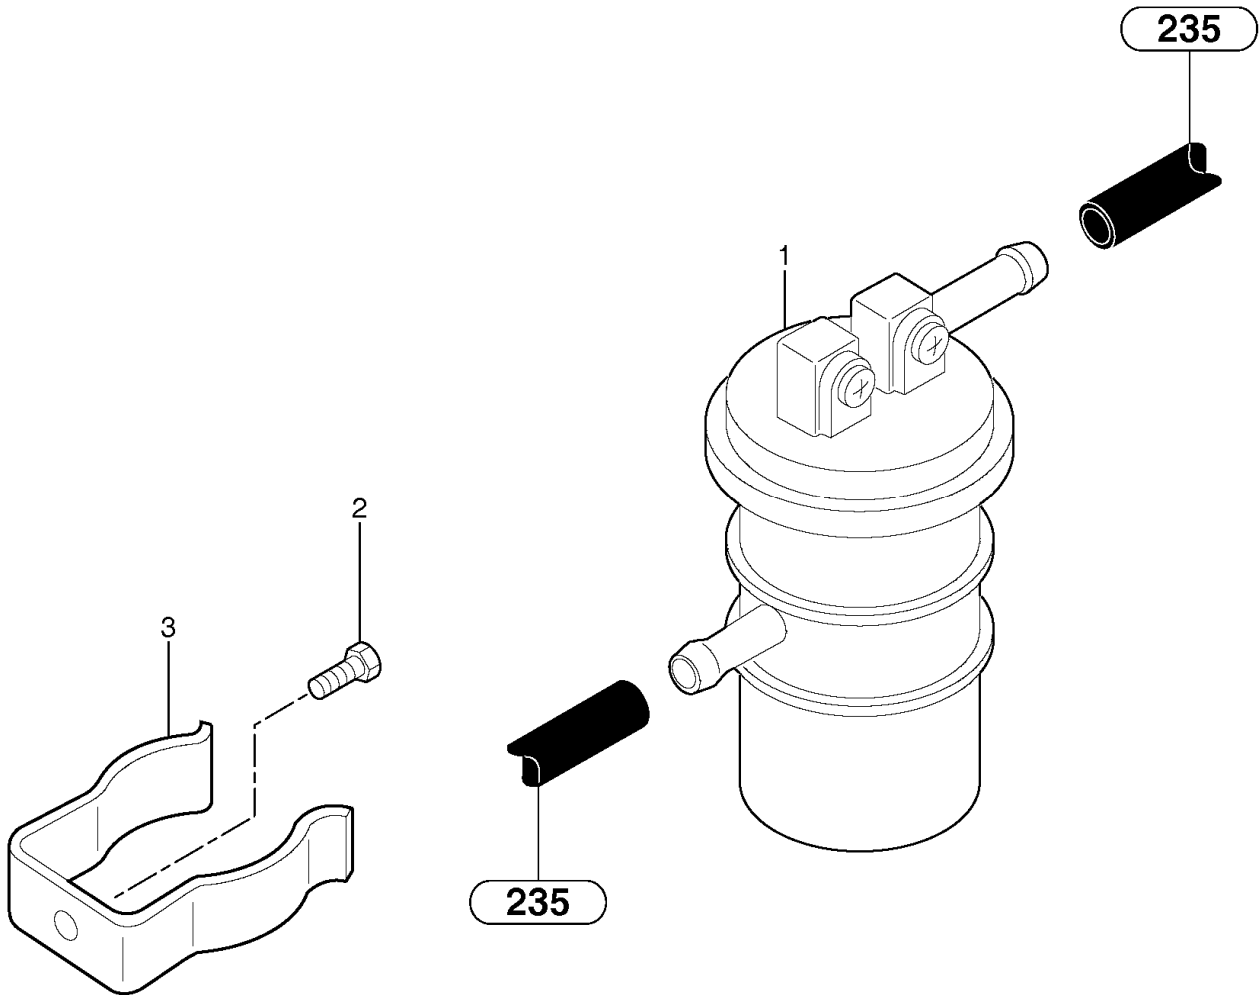

Date: 2013/11/27	Image id: 2334Z1	Catalogue: 10019	Model: EC20B XT
Brand: Volvo	Serial: 60151-80000	Group/Section: 233/400	Title: Fuel filter

Q1-Q5	Option	Option description	
Q1 272.60151			
Q2 272.80151			

Pos	Part	Q1	Q2	Q3	Q4	Q5	PS	Kit	Description	Option(s)	Remark
1	PJ7410170	1	1						Fuel filter		
2	VOE965175	1	1						Flange screw		H M6x12
3	PJ7410171	1	1						Flange