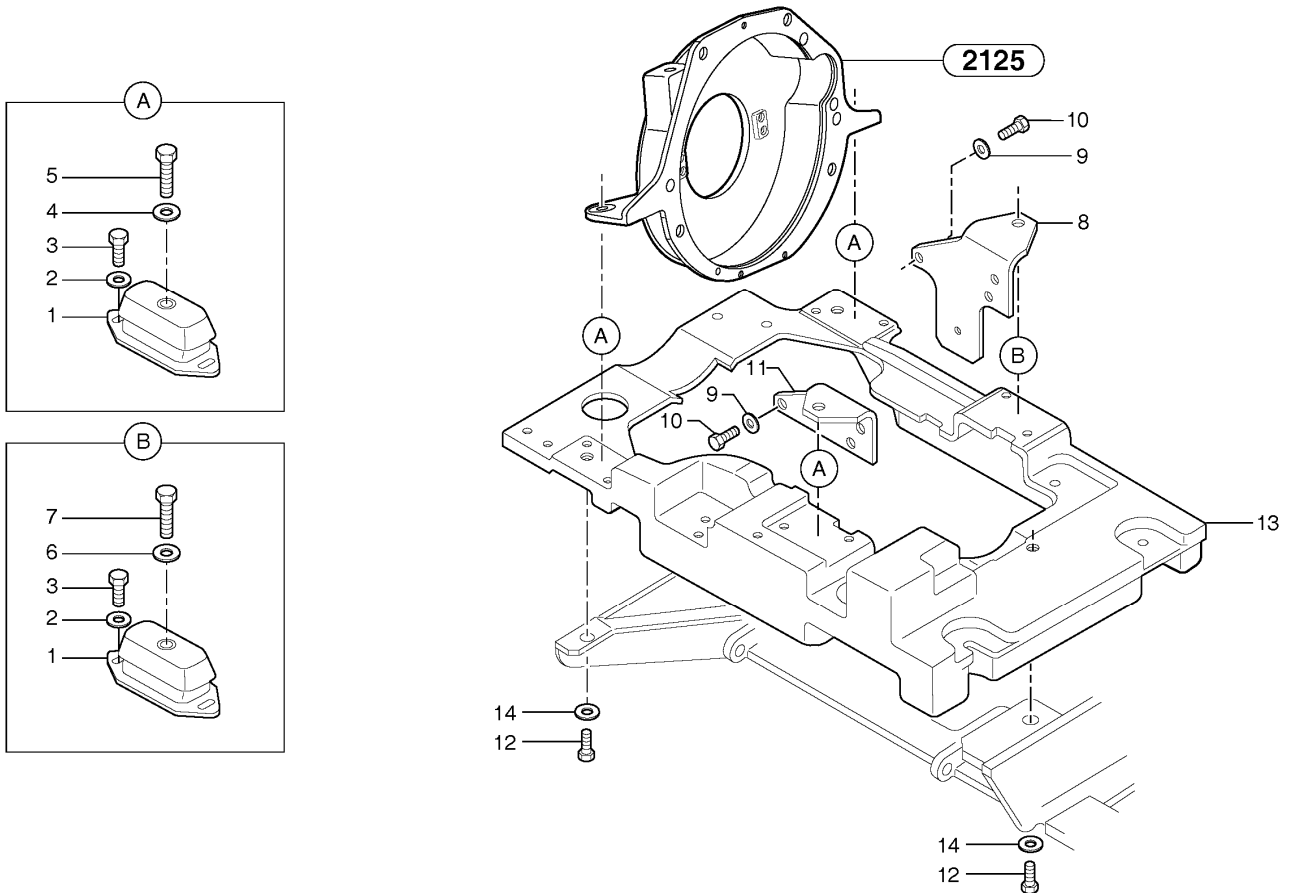

Date: 2013/11/27	Image id: 218Z2	Catalogue: 10019	Model: EC20B XT
Brand: Volvo	Serial: 60151-80000	Group/Section: 218/100	Title: Engine mounts

Q1-Q5	Option	Option description	
Q1 272.60151			
Q2 272.80151			

Pos	Part	Q1	Q2	Q3	Q4	Q5	PS	Kit	Description	Option(s)	Remark
1	VOE11802279	4	4						Bump rubber		(PJ5140405)
2	VOE960148	8	8						Washer		10.5x22x2
3	VOE967634	8	8						Hex. socket screw		CHC M10x20
4	VOE955897	3	3						Washer		13x24x2
5	VOE978932	3	3						Hexagon screw		M12x30
6	VOE13930908	1	1						Washer		13x27x4
7	VOE978933	1	1						Hexagon screw		H M12x40
8	PJ3560630	1	1						Engine Bracket		
9	VOE960148	6	6						Washer		10.5x22x2
10	PJ4370015	6	6						Screw		HM10X25
11	PJ3560339	1	1						Support