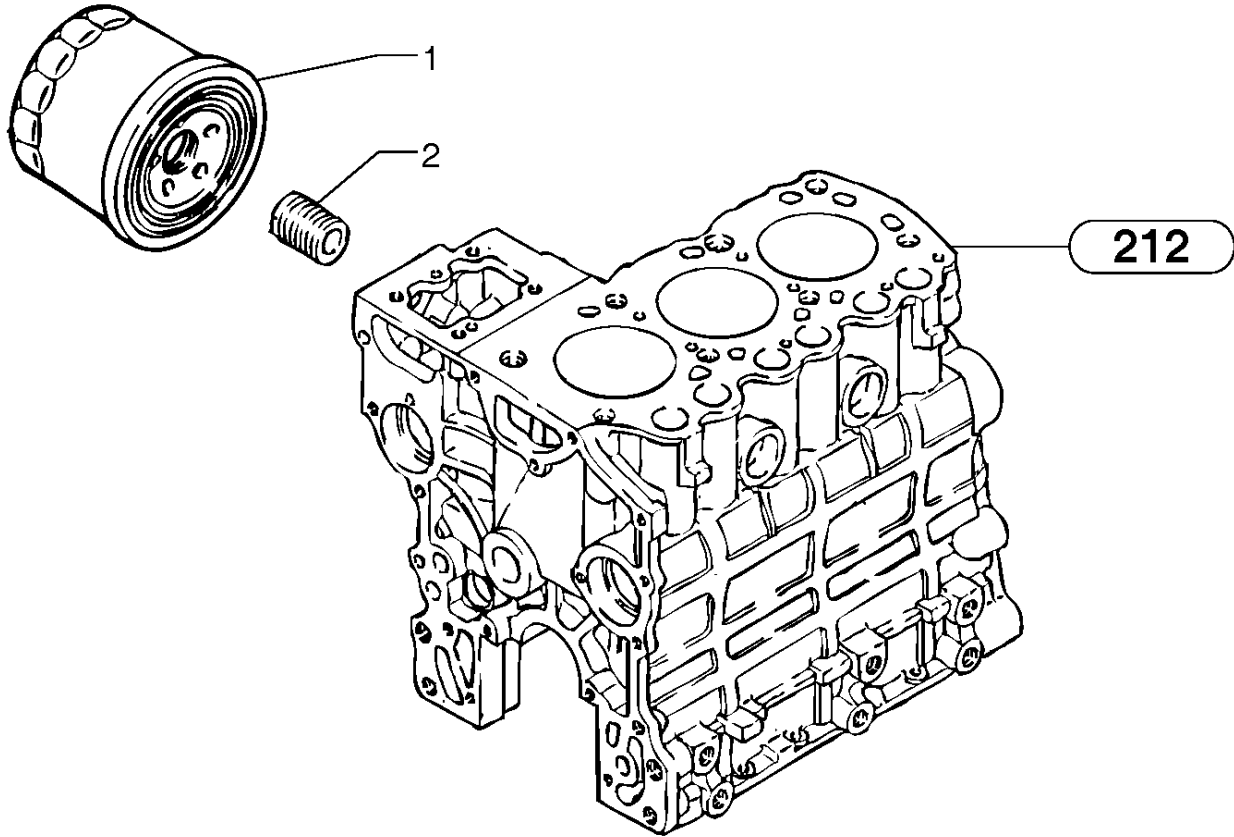

Date: 2013/11/27	Image id: 222Z1	Catalogue: 10019	Model: EC20B XT
Brand: Volvo	Serial: 60151-80000	Group/Section: 222/100	Title: Oil filter

Q1-Q5	Option	Option description	
Q1 272.60151			
Q2 272.80151			

Pos	Part	Q1	Q2	Q3	Q4	Q5	PS	Kit	Description	Option(s)	Remark
1	VOE11715849	1	1						Oil filter		(PJ7410062)
2	PJ7417040	1	1						Stub Axle