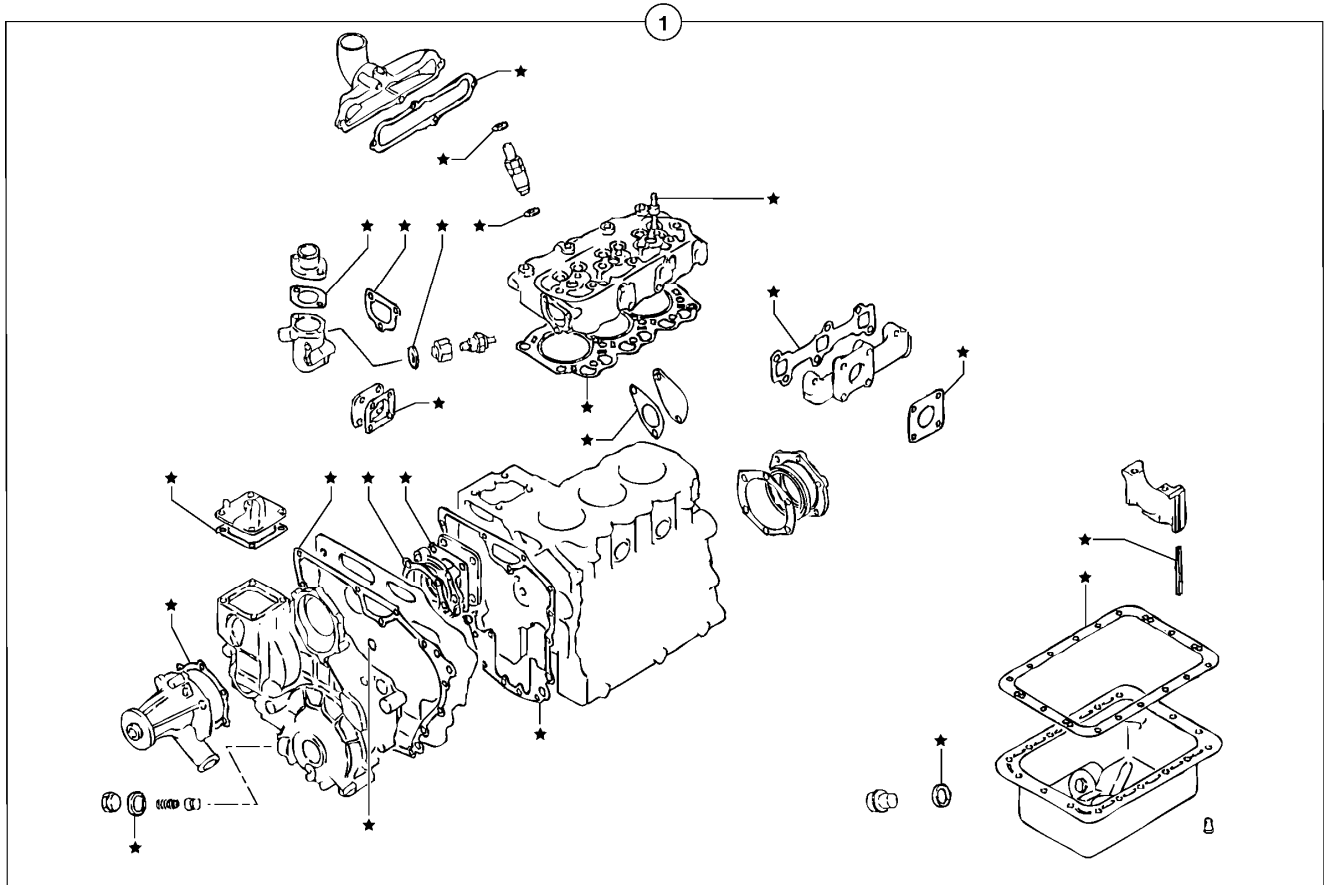

Date: 2013/11/27	Image id: 210PZ1	Catalogue: 10019	Model: EC20B XT
Brand: Volvo	Serial: 60151-80000	Group/Section: 210/300	Title: Engine gasket kit

Q1-Q5	Option	Option description	
Q1 272.60151			
Q2 272.80151			

Pos	Part	Q1	Q2	Q3	Q4	Q5	PS	Kit	Description	Option(s)	Remark
1	PJ7418513	1	1						Seal kit