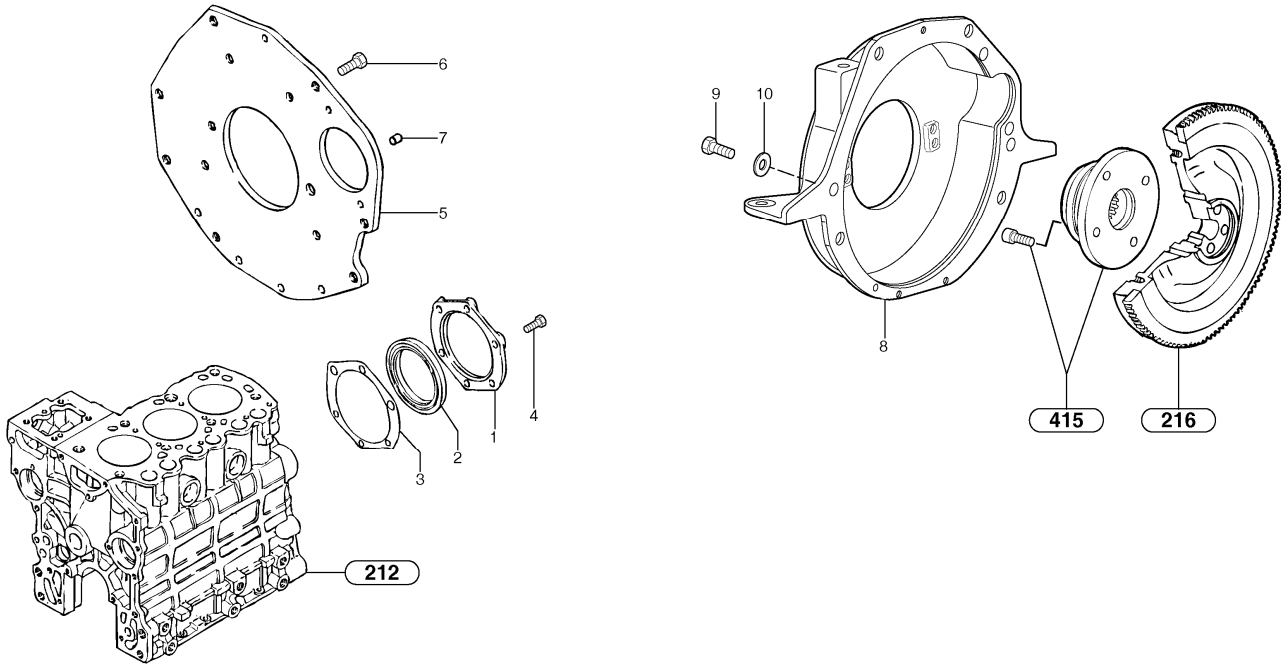

Date: 2013/11/27	Image id: 2125Z1	Catalogue: 10019	Model: EC20B XT
Brand: Volvo	Serial: 60151-80000	Group/Section: 212/500	Title: Flywheel housing

Q1-Q5	Option	Option description	
Q1 272.60151			
Q2 272.80151			

Pos	Part	Q1	Q2	Q3	Q4	Q5	PS	Kit	Description	Option(s)	Remark
1	PJ7410615	1	1						Flange		
2	PJ7410585	1	1						Seal		
3	PJ7410626	1	1						Seal		
4	PJ4380032	6	6						Screw		
5		1	1				NS		Plate		
6	PJ7416472	6	6						Attachment kit		
7	PJ7412990	1	1						Centraliser		
8	PJ5030096	1	1						Flywheel housing		
9	PJ4380172	6	6						Screw		HM12X20
10	VOE955897	6	6						Washer		13x24x2