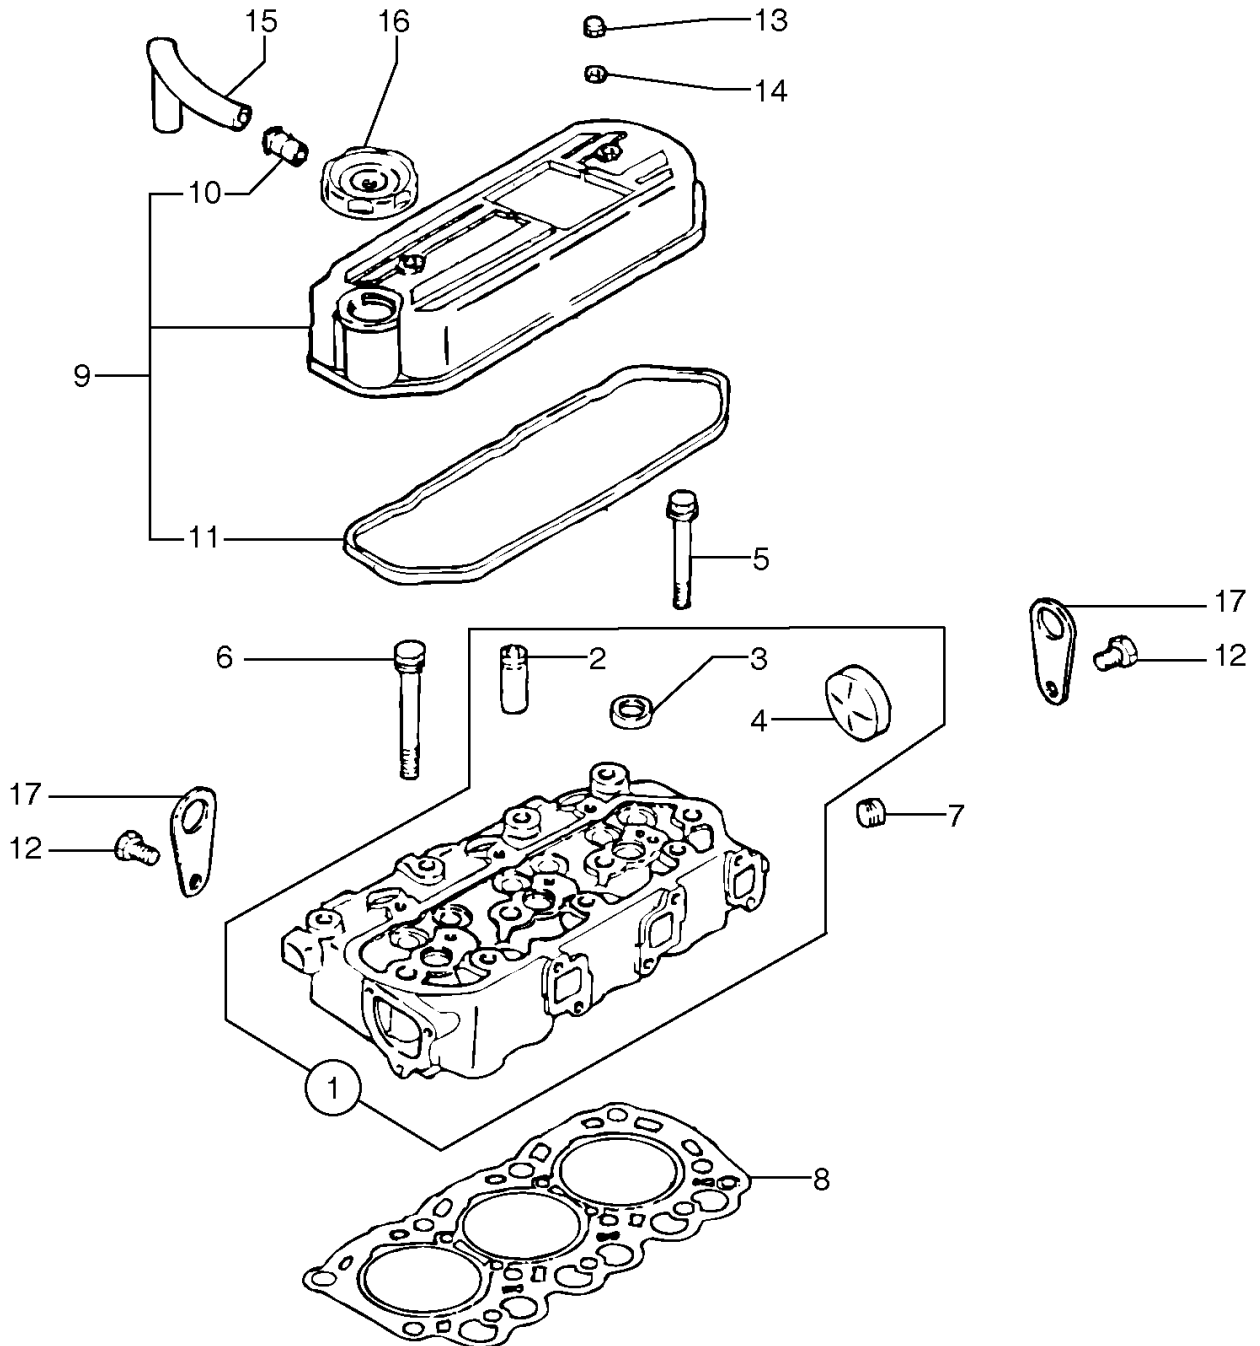

Thank you very much for reading.

Enter the link into your browser.

The full manual is available for immediate download.

<https://www.ebooklibonline.com>

Date: 2013/11/27	Image id: 211Z1	Catalogue: 10019	Model: EC20B XT
Brand: Volvo	Serial: 60151-80000	Group/Section: 211/100	Title: Cylinder head