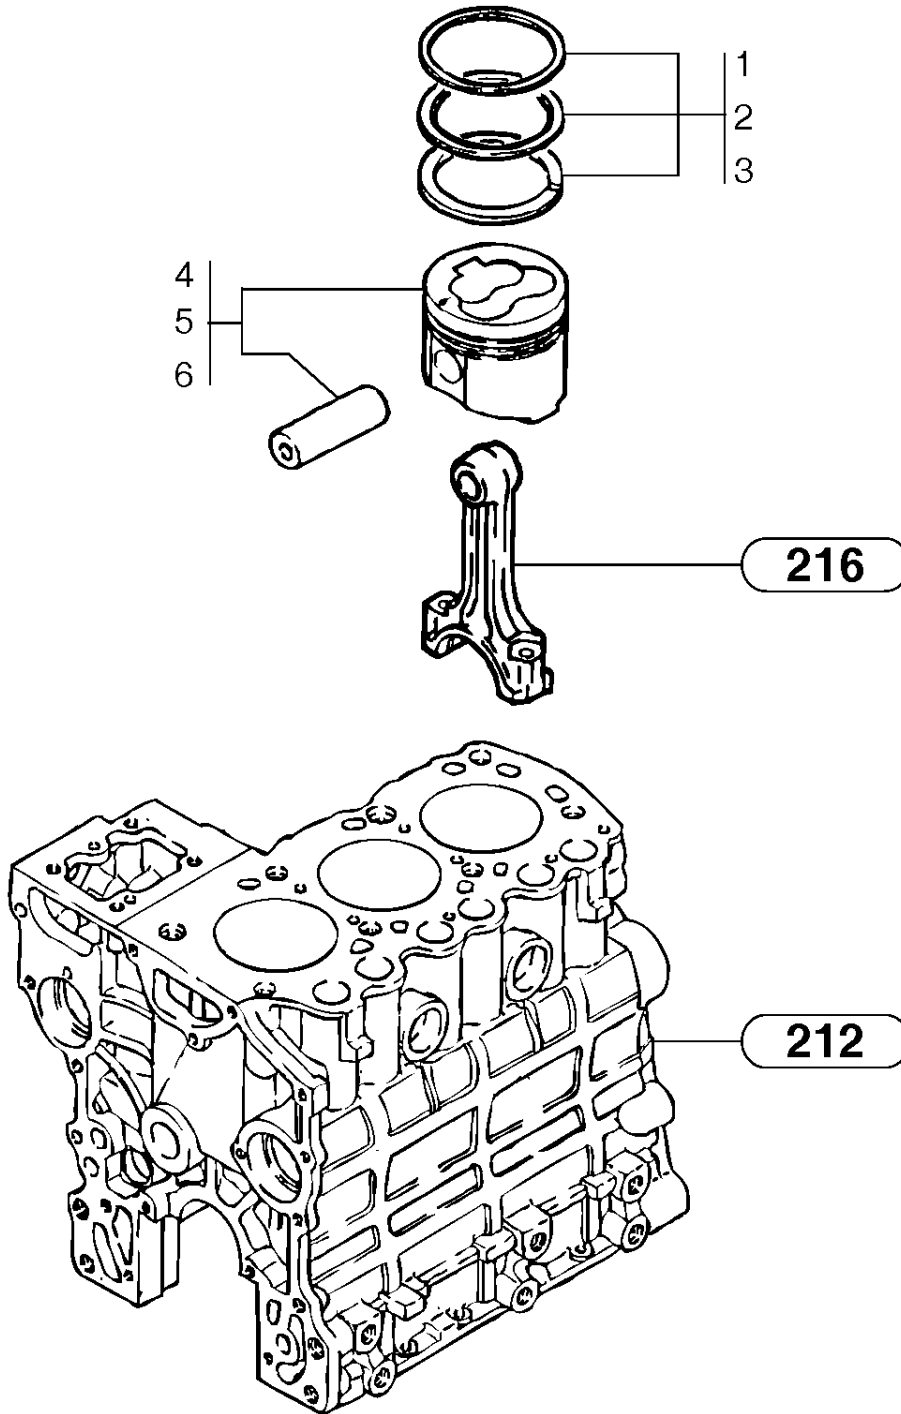

Date: 2013/11/27	Image id: 213NZ1	Catalogue: 10019	Model: EC20B XT
Brand: Volvo	Serial: 60151-80000	Group/Section: 213/200	Title: Pistons L3E-W264ESA

Q1-Q5	Option	Option description	
Q1.