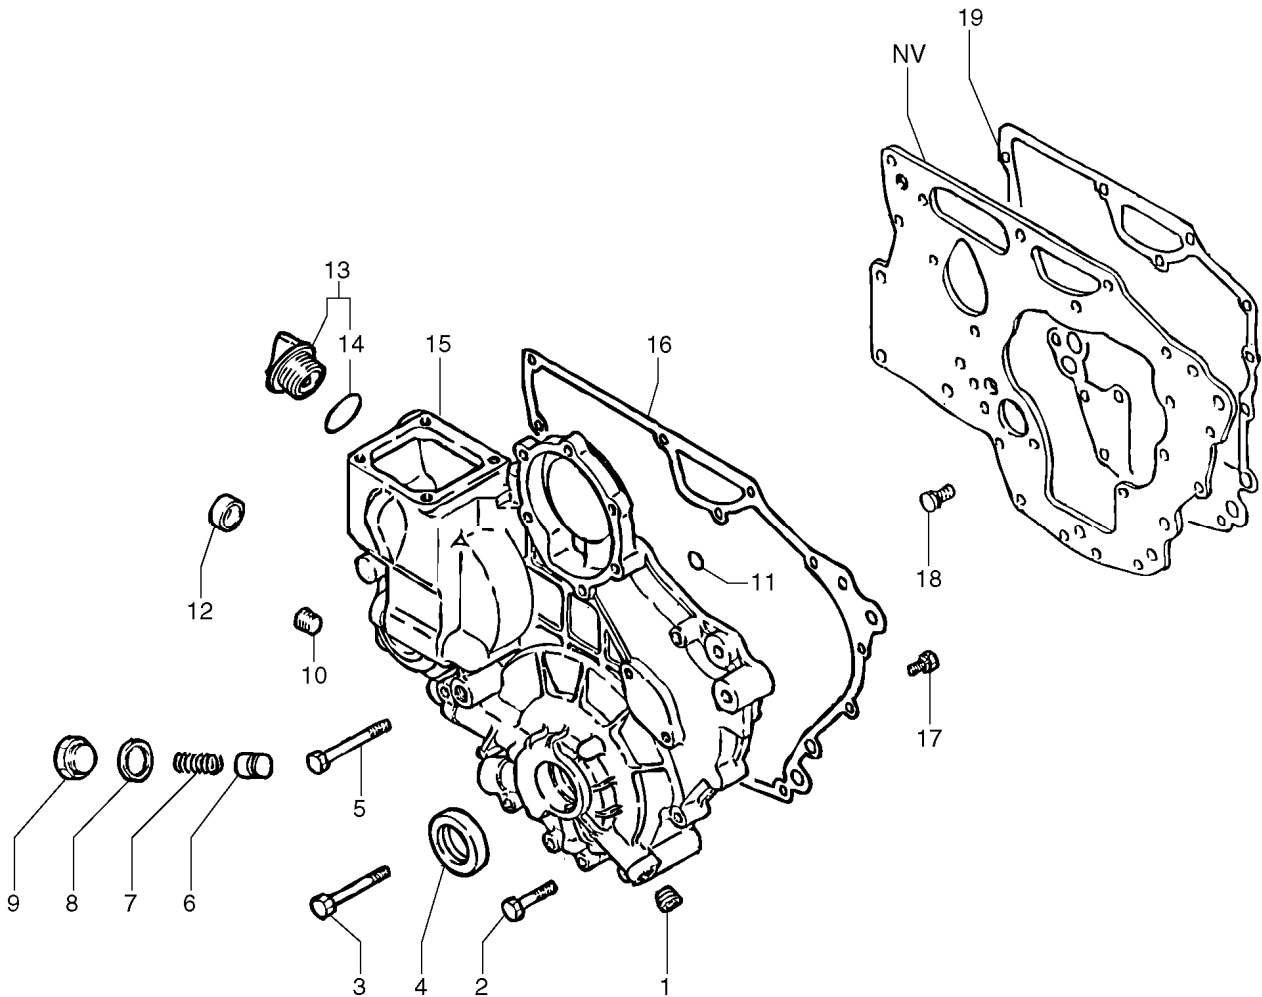

Date: 2013/11/26	Image id: 2151NX1	Catalogue: 10004	Model: EC20 XT
Brand: Volvo	Serial: 10151-99999	Group/Section: 215/120	Title: Timing gear casing (us) L3E-W263ESA

Q1-Q5	Option	Option description	
Q1.			
Q2.			

Pos	Part	Q1	Q2	Q3	Q4	Q5	PS	Kit	Description	Option(s)	Remark
1	PJ7410408	1	1						Plug		
2	PJ7410592	3	3						Screw		
3	PJ7410593	4	4						Screw		
4	PJ7410580	1	1						Sealing		
5	PJ7410594	1	1						Screw		
6	PJ7410047	1	1						Plunger		
7	PJ7410659	1	1						Spring