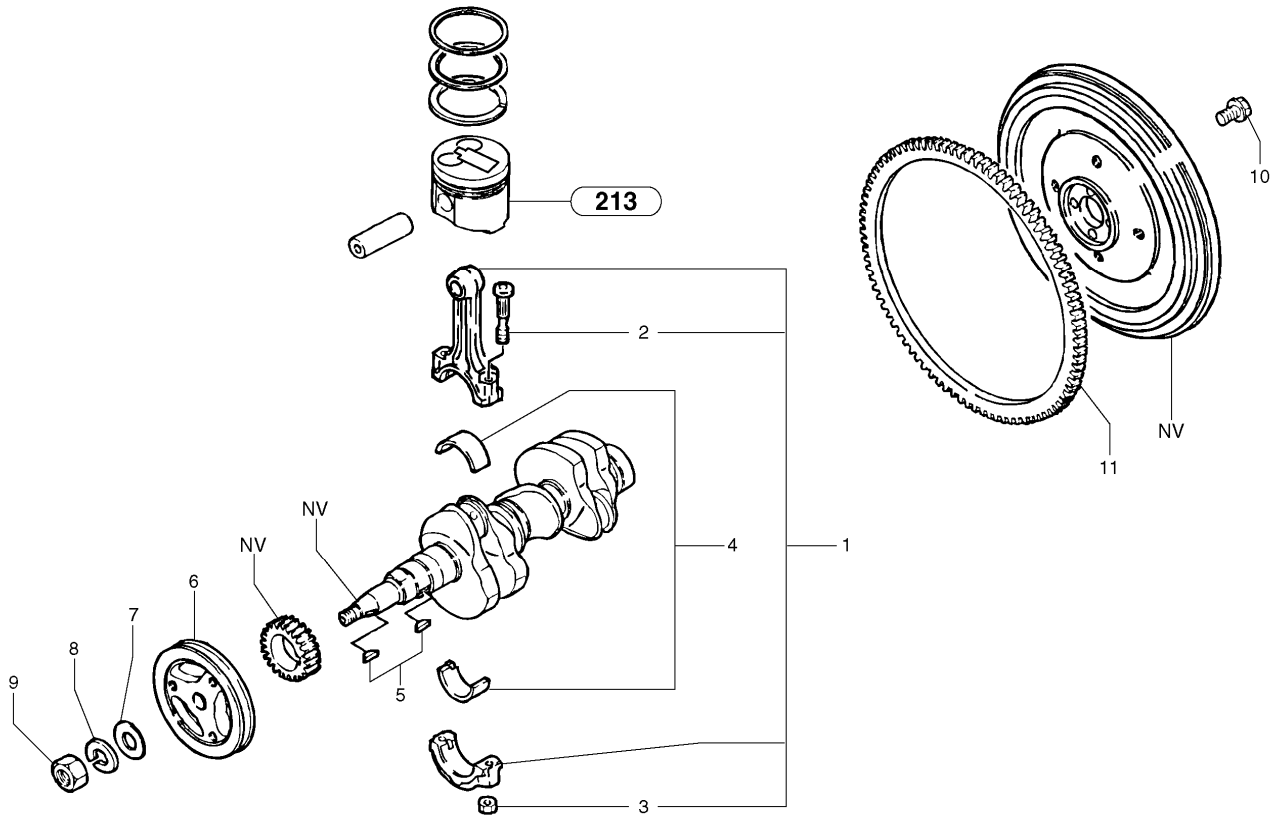

Thank you so much for reading

10	PJ7410589	4	4				SS		Screw		
11	PJ7410588	1	1						Tooth Wheel		

Date: 2013/11/26	Image id: 216AX1	Catalogue: 10004	Model: EC20 XT
Brand: Volvo	Serial: 10151-99999	Group/Section: 216/200	Title: Connecting rods L3E2-63ESA,ENG 65215 -