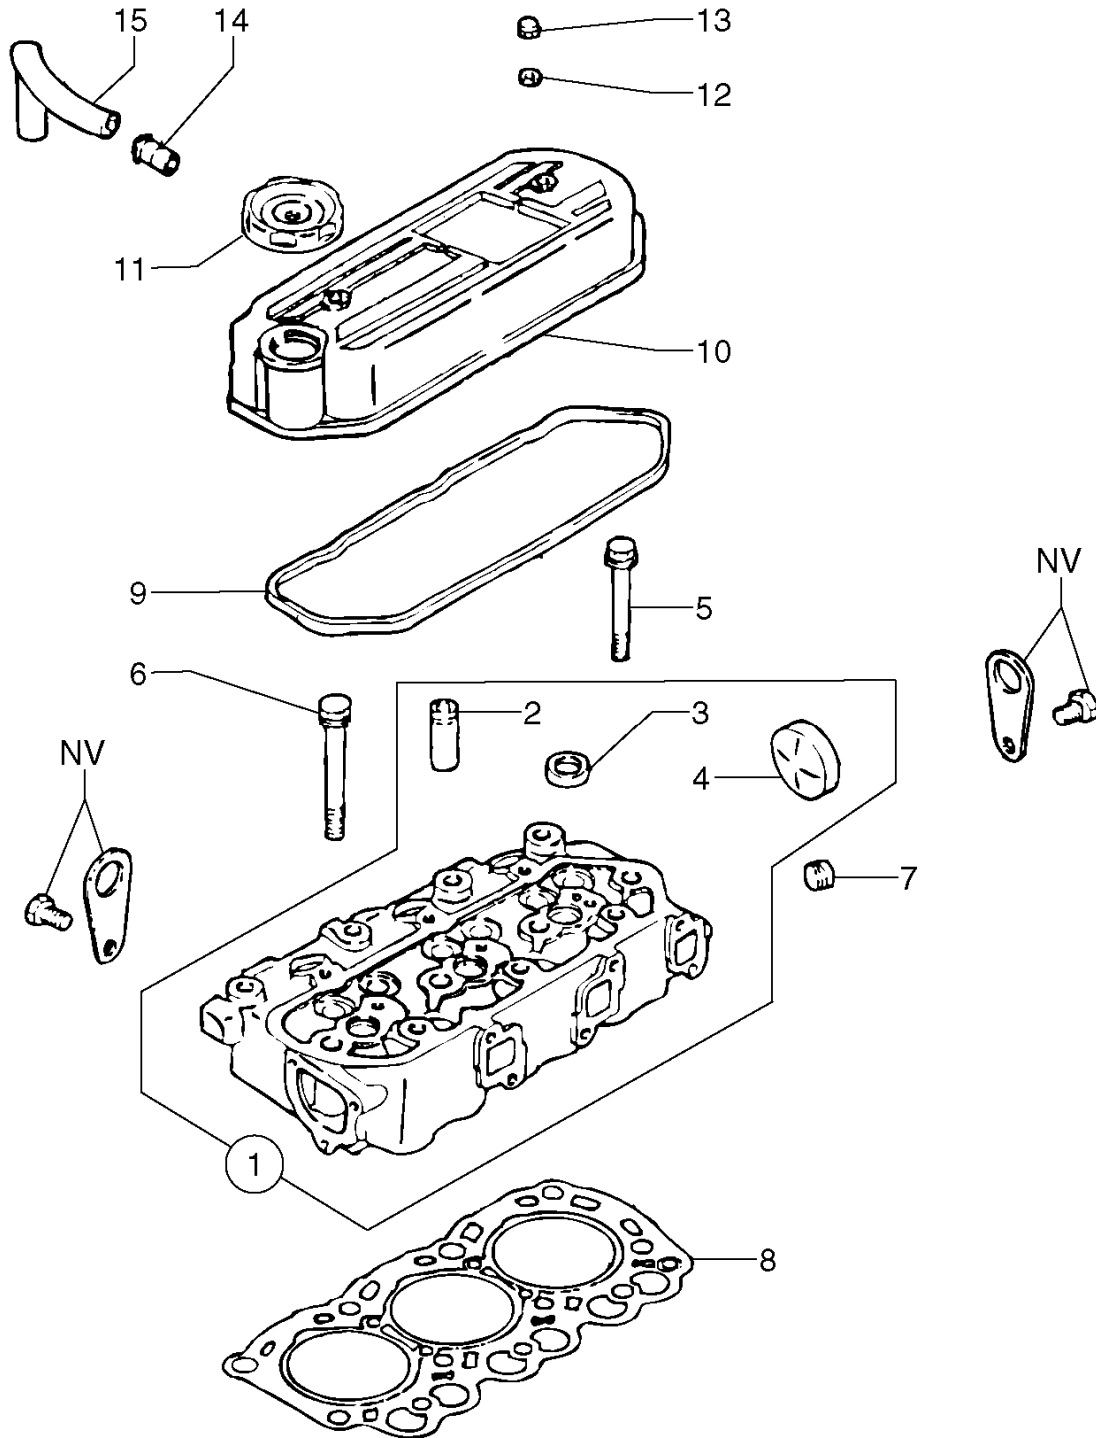

Pos	Part	Q1	Q2	Q3	Q4	Q5	PS	Kit	Description	Option(s)	Remark
1	PJ7418513	1	1						Seal kit		(PJ7412985)

Date: 2013/11/26	Image id: 211X1	Catalogue: 10004	Model: EC20 XT
Brand: Volvo	Serial: 10151-99999	Group/Section: 211/100	Title: Cylinder head