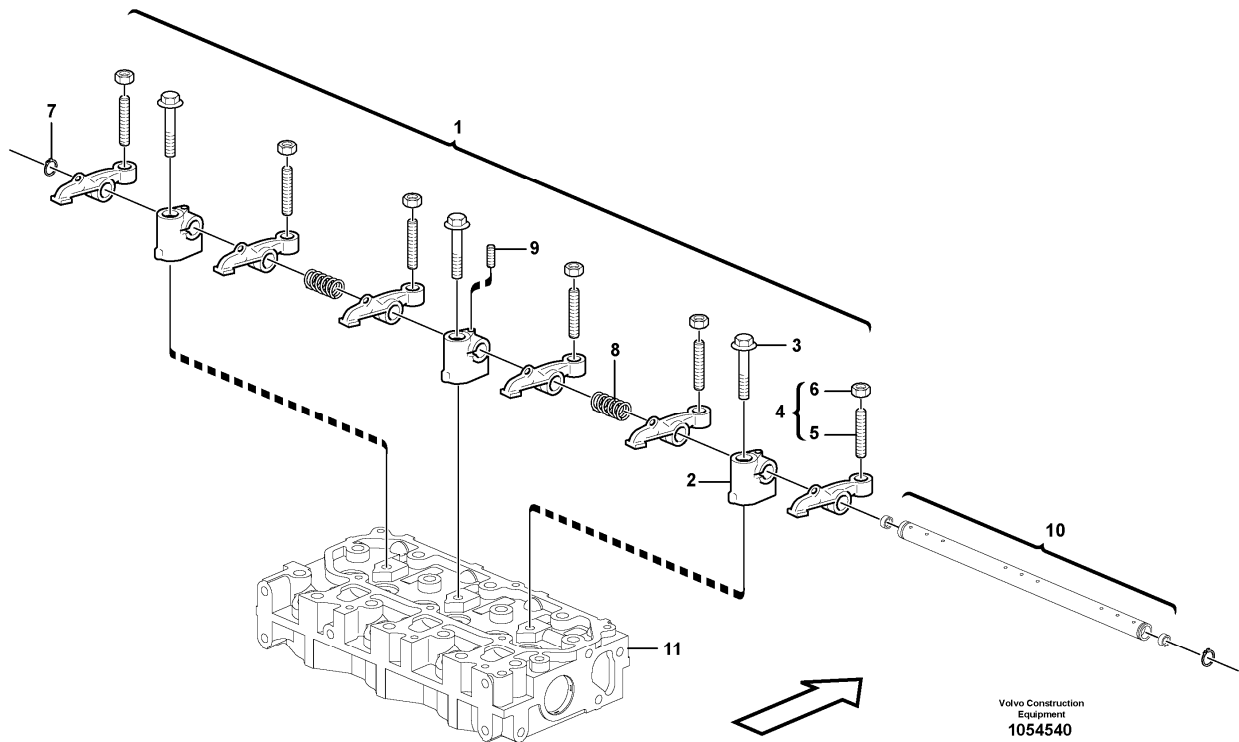

13	VOE11713332	14							Bolt		
14	VOE11713295	1							Cylinder head gasket		
15	VOE15161243	2							Bearing half		
16		1							Thrust Washer		See ref 215/400
17		1							Bolt		See ref 215/400

Date: 2013/11/26	Image id: 1054355	Catalogue: 20568	Model: EC17C
Brand: Volvo	Serial: 1737-	Group/Section: 212/200	Title: Flywheel housing

Date: 2013/11/26	Image id: 1054540	Catalogue: 20568	Model: EC17C
Brand: Volvo	Serial: 1737-	Group/Section: 214/100	Title: Rocker arm

Section option	Kit	Option description
VOE11808299		Engine

Pos	Part	Q1	Q2	Q3	Q4	Q5	PS	Kit	Description	Option(s)	Remark
1	VOE11713378	1							Rocker arm kit		
2	VOE15161483	3							•Rocker arm		
3	VOE11714388	3							•Bolt		
4	VOE11713379	6							•Rocker arm		
5	VOE11714769	6					SE		••Screw		
6	VOE11714380	6							••Nut		
7	VOE11713390	2							•Retaining ring		
8	VOE11713380	2							•Spring		
9	VOE11713381	1							•Screw		
10		1							Rocker arm shaft		
11		1							Cylinder head		See ref 211/100