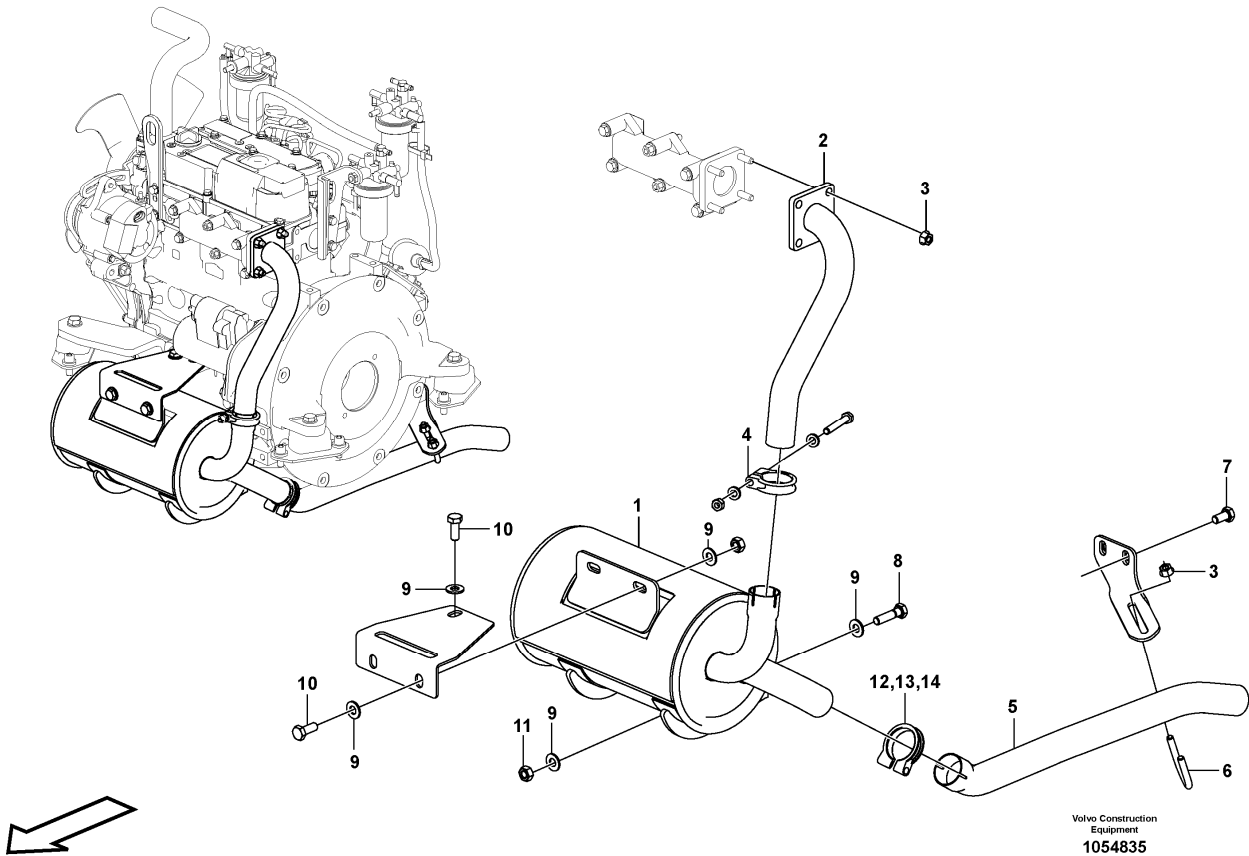

Date: 2013/11/26	Image id: 1054835	Catalogue: 20568	Model: EC17C
Brand: Volvo	Serial: 1737-	Group/Section: 252/100	Title: Exhaust system

Section option	Kit	Option description
VOE11839911		Excavator EC17C

Pos	Part	Q1	Q2	Q3	Q4	Q5	PS	Kit	Description	Option(s)	Remark
1	VOE15632387	1							Silencer		
2	VOE15610969	1							Tube		
3	VOE13945408	6							Nut		
4	VOE11801990	1							Clamp		
5	VOE15632388	1							Pipe		
6	VOE15632393	1							U-bolt		
7	VOE983250	2							Hexagon screw		
8	VOE983253	2							Hexagon screw		
9	VOE976945	11							Washer		
10	VOE983251	3							Hexagon screw		
11	VOE983304	4							Hexagon nut		
12	VOE11802042	1							Clamp