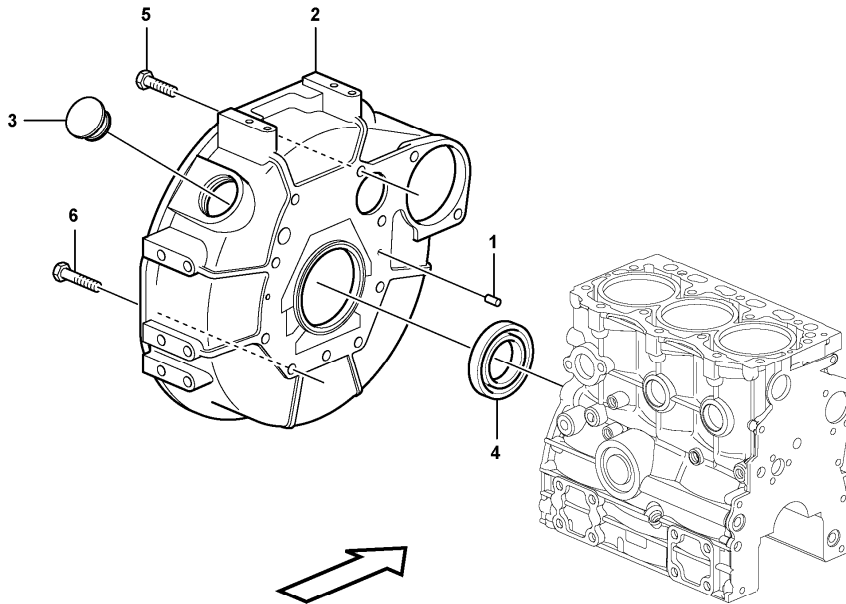

Date: 2013/11/26	Image id: 1054603	Catalogue: 20568	Model: EC17C
Brand: Volvo	Serial: 1737-	Group/Section: 211/100	Title: Cylinder head

Volvo Construction
Equipment
1054603

Section option	Kit	Option description
VOE11808299		Engine

Section option	Kit	Option description
VOE11808299		Engine

Pos	Part	Q1	Q2	Q3	Q4	Q5	PS	Kit	Description	Option(s)	Remark
1		1							Cylinder Block		
2	VOE11713317	1							•Plug		
3	VOE11713318	4							•Plug		
4	VOE11713319	1							•Plug		
5	VOE11713320	1							•Plug		
6	VOE11713322	3							•Plug		
7	VOE11713327	8							•Bolt		
8	VOE15161236	1							•Bushing		
9	VOE11713329	1							•Plug		
10	VOE11713331	2							•Thrust bearing		
11	VOE15161237	4							•Bearing half		STD SZ
12	VOE15162383	4					NS		•Thrust Washer		

13	VOE11713332	14							Bolt		
14	VOE11713295	1							Cylinder head gasket		
15	VOE15161243	2							Bearing half		
16		1							Thrust Washer		See ref 215/400
17		1							Bolt		See ref 215/400

Date: 2013/11/26	Image id: 1054355	Catalogue: 20568	Model: EC17C
Brand: Volvo	Serial: 1737-	Group/Section: 212/200	Title: Flywheel housing

Date: 2013/11/26	Image id: 1054540	Catalogue: 20568	Model: EC17C
Brand: Volvo	Serial: 1737-	Group/Section: 214/100	Title: Rocker arm

Section option	Kit	Option description
VOE11808299		Engine

Pos	Part	Q1	Q2	Q3	Q4	Q5	PS	Kit	Description	Option(s)	Remark
1	VOE11713378	1							Rocker arm kit		
2	VOE15161483	3							•Rocker arm		
3	VOE11714388	3							•Bolt		
4	VOE11713379	6							•Rocker arm		
5	VOE11714769	6					SE		••Screw		
6	VOE11714380	6							••Nut		
7	VOE11713390	2							•Retaining ring		
8	VOE11713380	2							•Spring		
9	VOE11713381	1							•Screw		
10		1							Rocker arm shaft		
11		1							Cylinder head		See ref 211/100