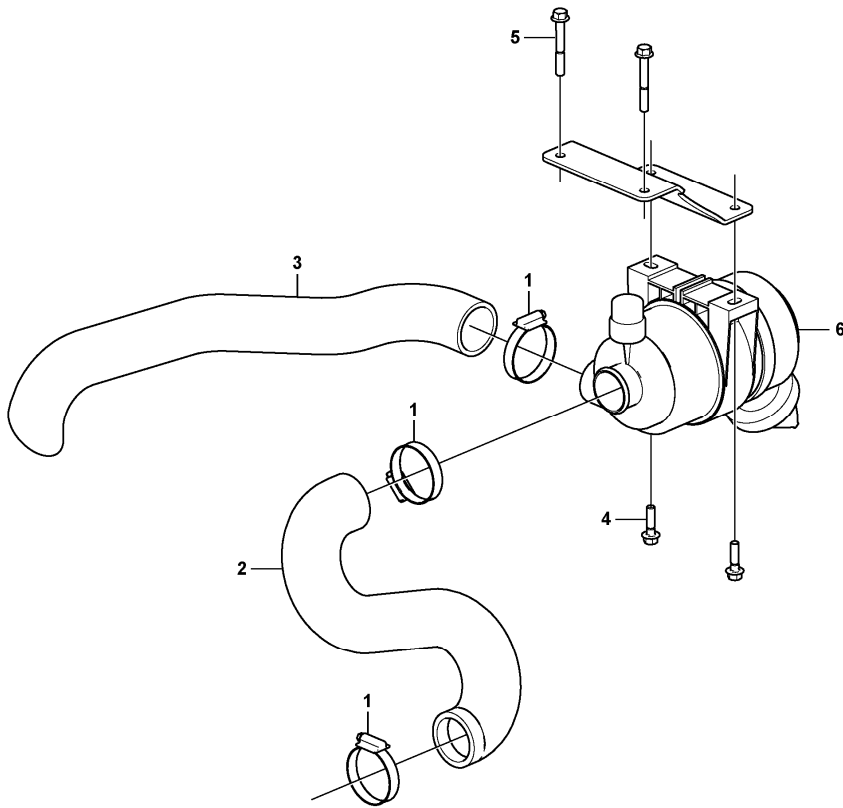

Date: 2013/11/26	Image id: 1054886	Catalogue: 20568	Model: EC17C
Brand: Volvo	Serial: 1737-	Group/Section: 256/100	Title: Air filter with fitting parts

Volvo Construction
Equipment
1054886

Section option	Kit	Option description
VOE11839911		Excavator EC17C

Pos	Part	Q1	Q2	Q3	Q4	Q5	PS	Kit	Description	Option(s)	Remark
1	VOE943479	1							Hose clamp		
2	VOE15645795	3							Hose		
3	VOE15622609	1							Hose		
4	VOE946671	2							Flange screw		
5	VOE13965180	2							Screw		
6		1							Air Cleaner		See ref 256/150