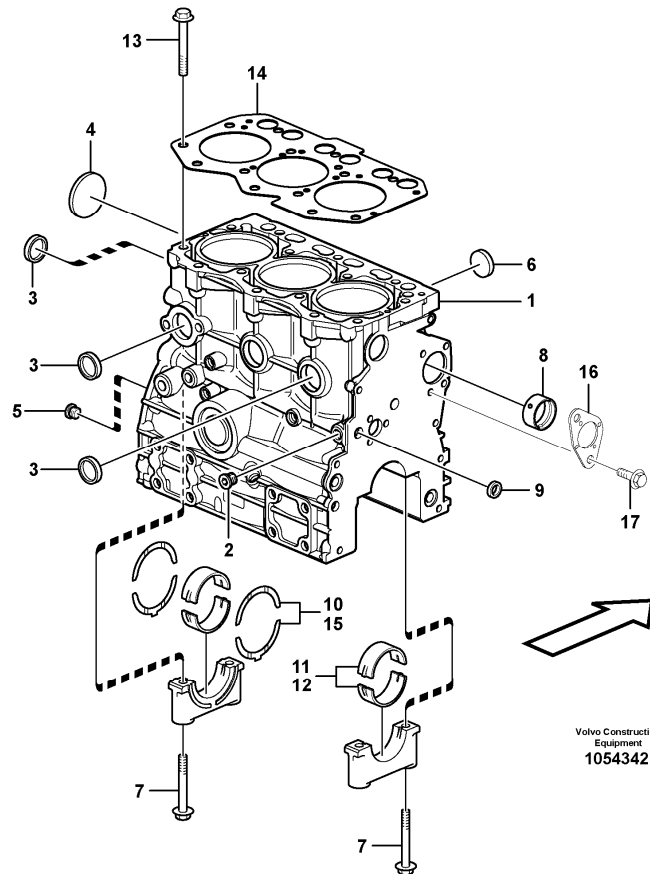

Date: 2013/11/26	Image id: 1054342	Catalogue: 20568	Model: EC17C
Brand: Volvo	Serial: 1737-	Group/Section: 212/100	Title: Cylinder block

Section option	Kit	Option description
VOE11808299		Engine

Pos	Part	Q1	Q2	Q3	Q4	Q5	PS	Kit	Description	Option(s)	Remark
1		1							Cylinder Block		
2	VOE11713317	1							•Plug		
3	VOE11713318	4							•Plug		
4	VOE11713319	1							•Plug		
5	VOE11713320	1							•Plug		
6	VOE11713322	3							•Plug		
7	VOE11713327	8							•Bolt		
8	VOE15161236	1							•Bushing		
9	VOE11713329	1							•Plug		
10	VOE11713331	2							•Thrust bearing		
11	VOE15161237	4							•Bearing half		STD SZ
12	VOE15162383	4					NS		•Thrust Washer