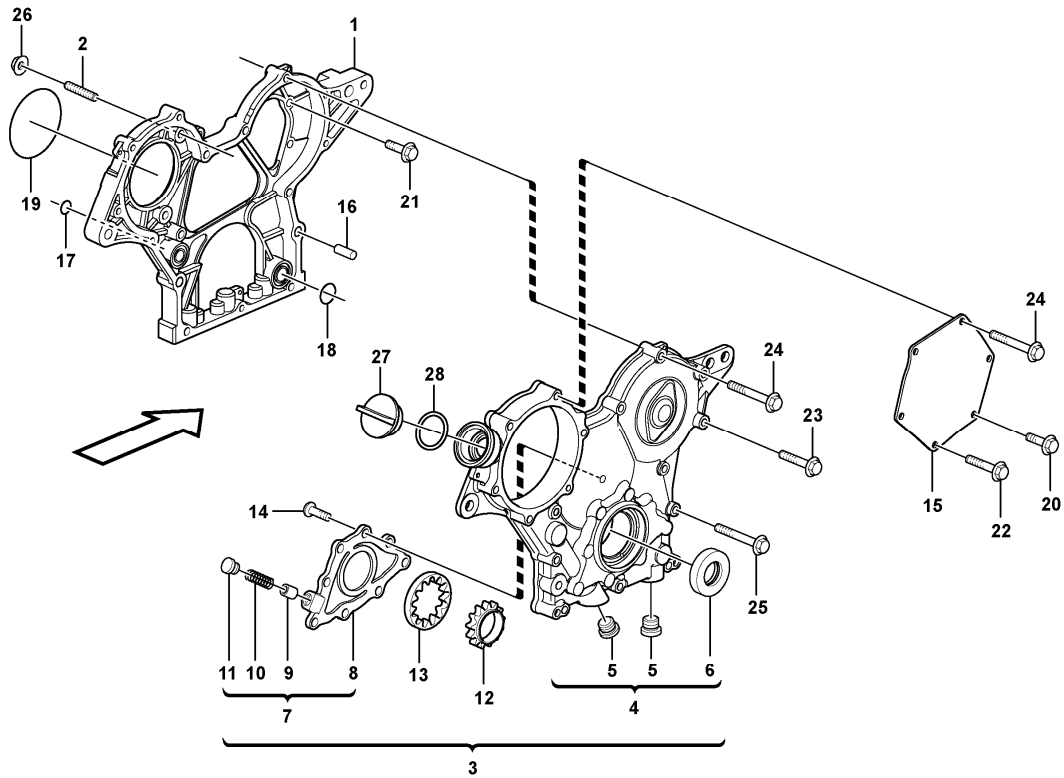

Date: 2013/11/26	Image id: 1054603	Catalogue: 20568	Model: EC17C
Brand: Volvo	Serial: 1737-	Group/Section: 211/100	Title: Cylinder head

Volvo Construction
Equipment
1054603

Section option	Kit	Option description
VOE11808299		Engine

13	VOE11713332	14							Bolt		
14	VOE11713295	1							Cylinder head gasket		
15	VOE15161243	2							Bearing half		
16		1							Thrust Washer		See ref 215/400
17		1							Bolt		See ref 215/400

Date: 2013/11/26	Image id: 1054355	Catalogue: 20568	Model: EC17C
Brand: Volvo	Serial: 1737-	Group/Section: 212/200	Title: Flywheel housing

Date: 2013/11/26	Image id: 1054540	Catalogue: 20568	Model: EC17C
Brand: Volvo	Serial: 1737-	Group/Section: 214/100	Title: Rocker arm

Section option	Kit	Option description
VOE11808299		Engine

Pos	Part	Q1	Q2	Q3	Q4	Q5	PS	Kit	Description	Option(s)	Remark
1	VOE11713378	1							Rocker arm kit		
2	VOE15161483	3							•Rocker arm		
3	VOE11714388	3							•Bolt		
4	VOE11713379	6							•Rocker arm		
5	VOE11714769	6					SE		••Screw		
6	VOE11714380	6							••Nut		
7	VOE11713390	2							•Retaining ring		
8	VOE11713380	2							•Spring		
9	VOE11713381	1							•Screw		
10		1							Rocker arm shaft		
11		1							Cylinder head		See ref 211/100

Date: 2013/11/26	Image id: 1054426	Catalogue: 20568	Model: EC17C
Brand: Volvo	Serial: 1737-	Group/Section: 215/100	Title: Timing gear casing and gears

Volvo Construction
Equipment
1054426

Section option	Kit	Option description
VOE11808299		Engine