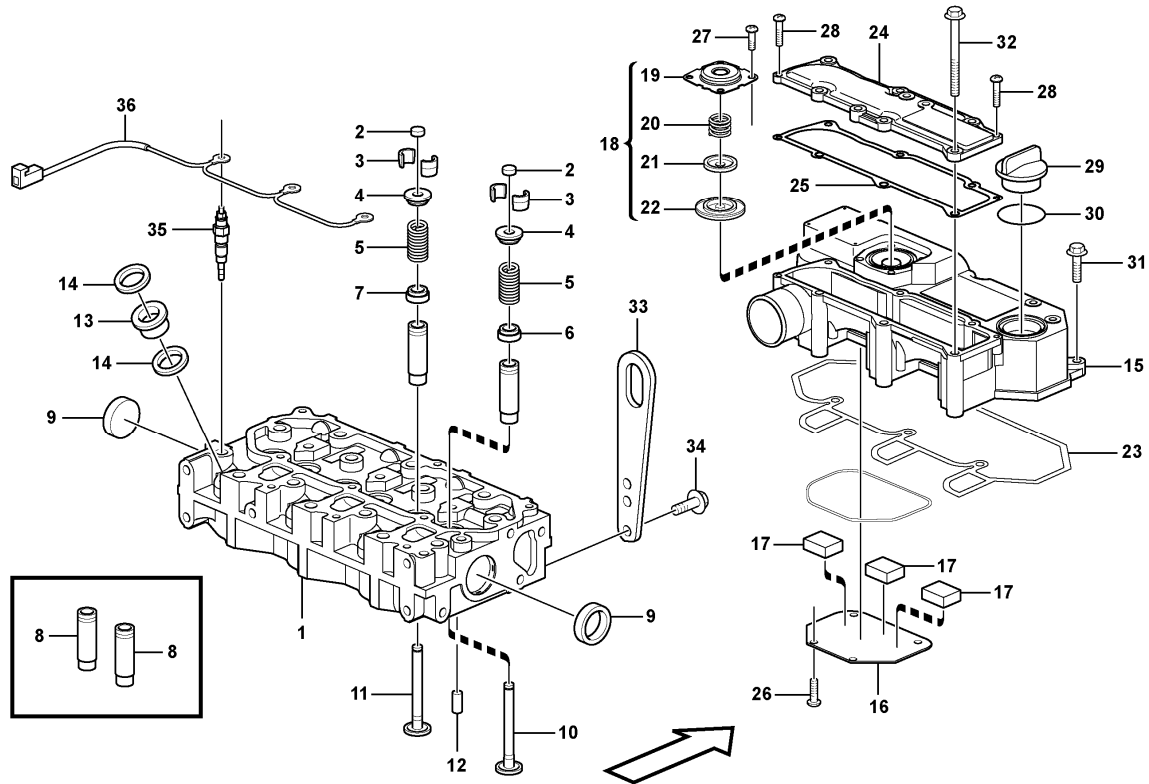

Date: 2013/11/26	Image id: 1055502	Catalogue: 20568	Model: EC17C
Brand: Volvo	Serial: 1737-	Group/Section: 210/100	Title: Engine

Section option	Kit	Option description
VOE11808299		Engine

Pos	Part	Q1	Q2	Q3	Q4	Q5	PS	Kit	Description	Option(s)	Remark
1	VOE11808299	1							Engine		
2		1							•Cylinder block		See ref 212/100
3		1							•Cylinder head		See ref 211/100
4		1							•Timing gear casing		See ref 215/100
5		1							•Camshaft		See ref 215/400
6		1							•Crankshaft		See ref 216/100
7		1							•Oil sump		See ref 217/100
8		1							•Oil Filter		See ref 220/100
9		1							•Injector		See ref 237/100
10		1							•Inlet, exhaust syst.		See ref 251/100
	VOE11713294	1							Gasket kit		

Date: 2013/11/26	Image id: 1054603	Catalogue: 20568	Model: EC17C
Brand: Volvo	Serial: 1737-	Group/Section: 211/100	Title: Cylinder head

Volvo Construction
Equipment
1054603

Section option	Kit	Option description
VOE11808299		Engine

Date: 2013/11/26	Image id: 1054540	Catalogue: 20568	Model: EC17C
Brand: Volvo	Serial: 1737-	Group/Section: 214/100	Title: Rocker arm

Section option	Kit	Option description
VOE11808299		Engine

Pos	Part	Q1	Q2	Q3	Q4	Q5	PS	Kit	Description	Option(s)	Remark
1	VOE11713378	1							Rocker arm kit		
2	VOE15161483	3							•Rocker arm		
3	VOE11714388	3							•Bolt		
4	VOE11713379	6							•Rocker arm		
5	VOE11714769	6					SE		••Screw		
6	VOE11714380	6							••Nut		
7	VOE11713390	2							•Retaining ring		
8	VOE11713380	2							•Spring		
9	VOE11713381	1							•Screw		
10		1							Rocker arm shaft		
11		1							Cylinder head		See ref 211/100

Date: 2013/11/26	Image id: 1054401	Catalogue: 20568	Model: EC17C
Brand: Volvo	Serial: 1737-	Group/Section: 215/400	Title: Camshaft

Volvo Construction
Equipment
1054401

Section option	Kit	Option description
VOE11808299		Engine