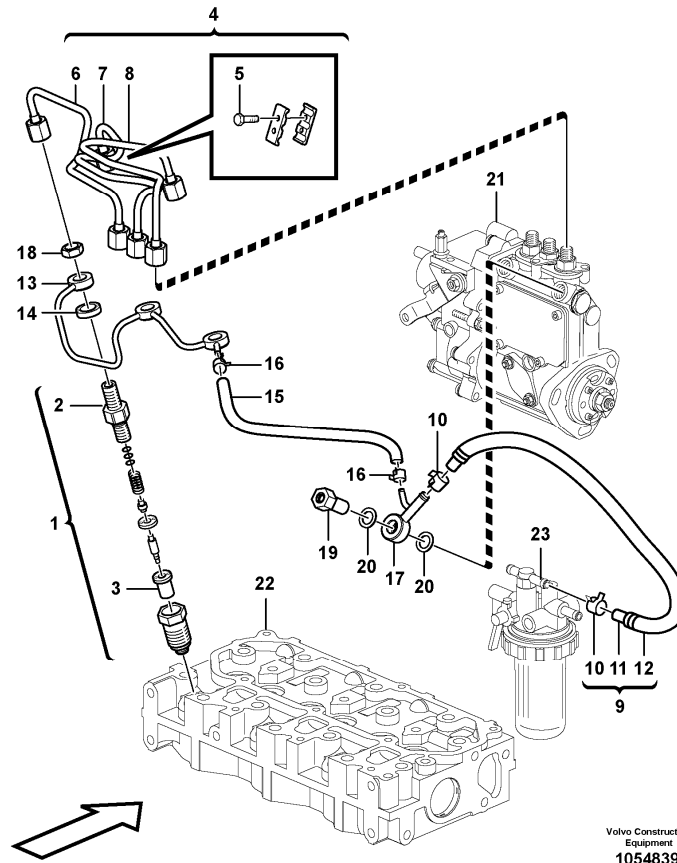

Date: 2013/11/26	Image id: 1054839	Catalogue: 20568	Model: EC17C
Brand: Volvo	Serial: 1737-	Group/Section: 237/100	Title: Fuel lines and injectors

Volvo Construction
Equipment
1054839

Section option	Kit	Option description
VOE11808299		Engine

Pos	Part	Q1	Q2	Q3	Q4	Q5	PS	Kit	Description	Option(s)	Remark
1	VOE15161803	3							Injector		
2	VOE11713459	3							•Nozzle retainer		
3	VOE11713463	3							•Nozzle		
4	VOE11713464	1							Retainer		
5	VOE11714506	2							•Bolt		
6	VOE11713465	1							•Pipe		
7	VOE11713466	1							•Pipe		
8	VOE11713467	1							•Pipe		
9	VOE11713473	1							Hose		
10	VOE11713474	2							•Clamp		
11	VOE11713476	1							•Hose		
12	VOE11713475	1							•Protecting hose