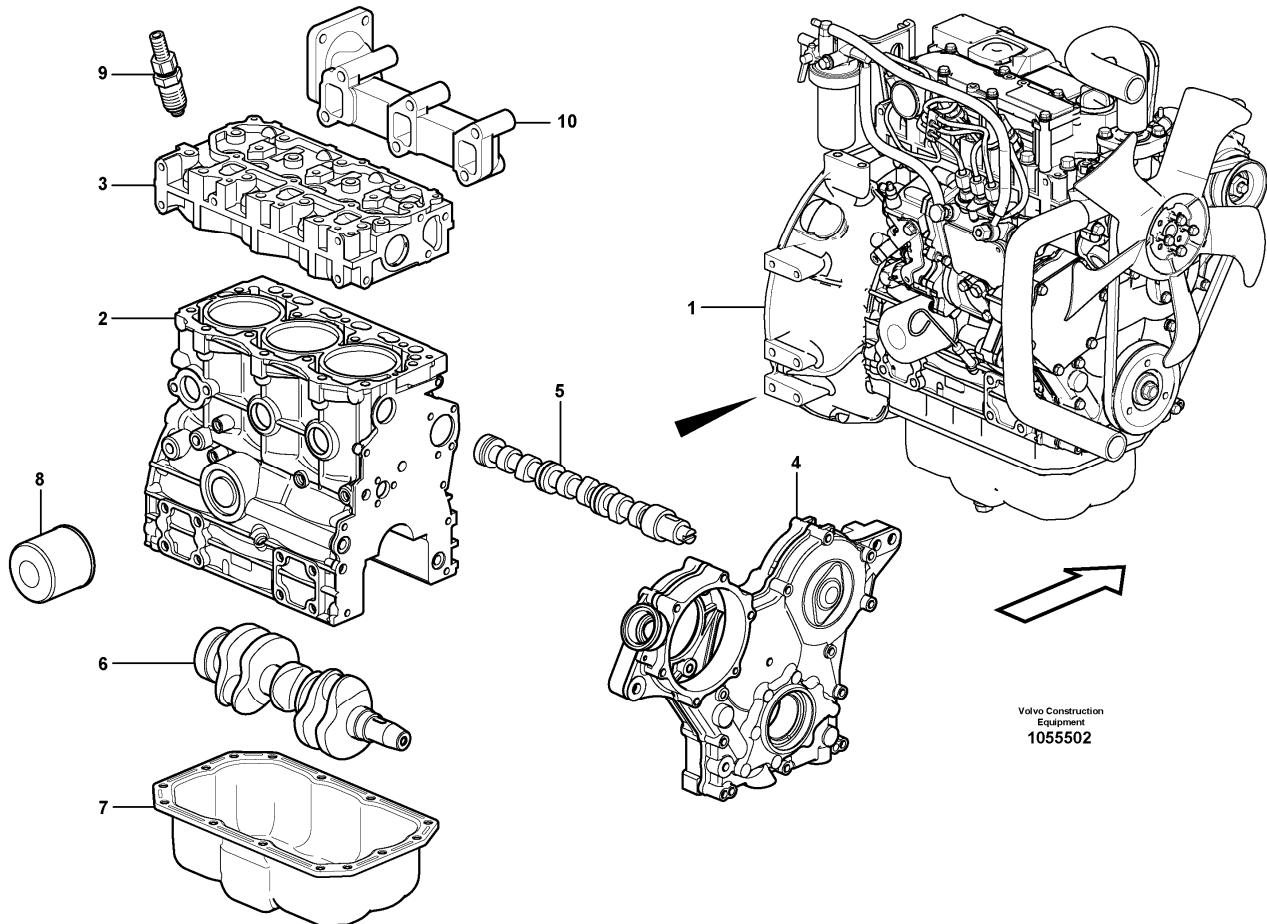

Date: 2013/11/26	Image id: 1055502	Catalogue: 20580	Model: EC15C
Brand: Volvo	Serial: 1533-	Group/Section: 210/100	Title: Engine

Section option	Kit	Option description
VOE11808299		Engine

Pos	Part	Q1	Q2	Q3	Q4	Q5	PS	Kit	Description	Option(s)	Remark
1	VOE11808299	1							Engine		
2		1							•Cylinder block		See ref 212/100
3		1							•Cylinder head		See ref 211/100
4		1							•Timing gear casing		See ref 215/100
5		1							•Camshaft		See ref 215/400
6		1							•Crankshaft		See ref 216/100
7		1							•Oil sump		See ref 217/100
8		1							•Oil Filter		See ref 220/100
9		1							•Injector		See ref 237/100
10		1							•Inlet, exhaust syst.		See ref 251/100
	VOE11713294	1							Gasket kit		

Date: 2013/11/26	Image id: 1054603	Catalogue: 20580	Model: EC15C
Brand: Volvo	Serial: 1533-	Group/Section: 211/100	Title: Cylinder head

Volvo Construction
Equipment
1054603

Section option	Kit	Option description
VOE11808299		Engine

Date: 2013/11/26	Image id: 1054540	Catalogue: 20580	Model: EC15C
Brand: Volvo	Serial: 1533-	Group/Section: 214/100	Title: Rocker arm

Section option	Kit	Option description
VOE11808299		Engine

Pos	Part	Q1	Q2	Q3	Q4	Q5	PS	Kit	Description	Option(s)	Remark
1	VOE11713378	1							Rocker arm kit		
2	VOE15161483	3							•Rocker arm		
3	VOE11714388	3							•Bolt		
4	VOE11713379	6							•Rocker arm		
5	VOE11714769	6					NS		••Screw		
6	VOE11714380	6							••Nut		
7	VOE11713390	2							•Retaining ring		
8	VOE11713380	2							•Spring		
9	VOE11713381	1							•Screw		
10		1							Rocker arm shaft		
11		1							Cylinder head		