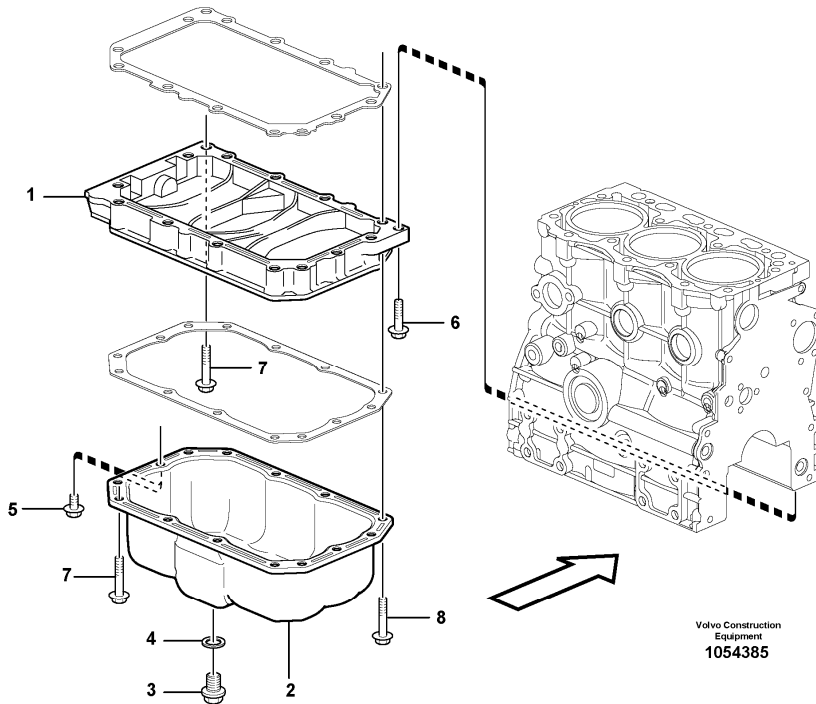

Date: 2013/11/26	Image id: 1054385	Catalogue: 20580	Model: EC15C
Brand: Volvo	Serial: 1533-	Group/Section: 217/100	Title: Oil sump

Section option	Kit	Option description
VOE11808299		Engine

Pos	Part	Q1	Q2	Q3	Q4	Q5	PS	Kit	Description	Option(s)	Remark
1	VOE11713635	1							Spacer		
2	VOE11713366	1							Sump		
3	VOE11713367	1							•Plug		
4	VOE11713312	1							•Sealing		
5	VOE11714490	1							Bolt		
6	VOE11714508	1							Bolt		
7	VOE11714377	11							Bolt		
8	VOE11713374	3							Bolt