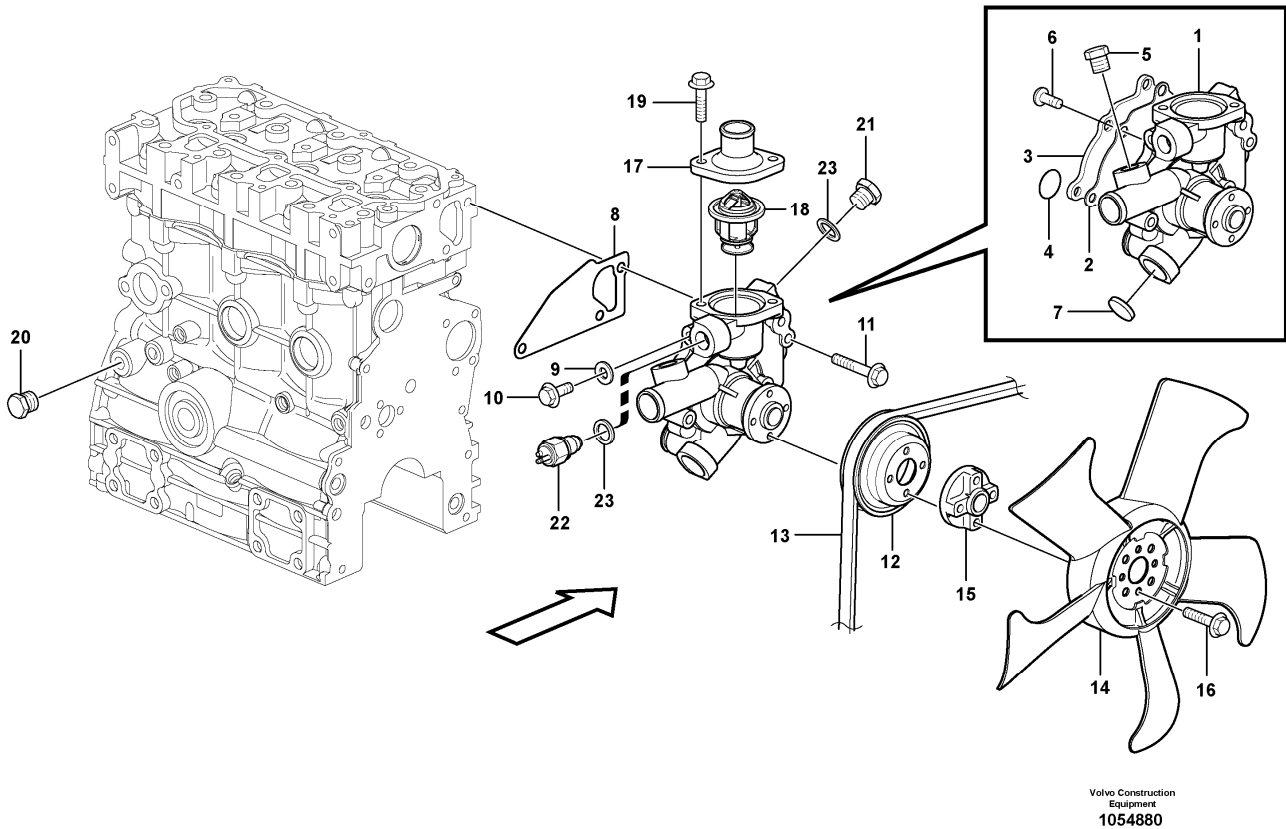

Date: 2013/11/26	Image id: 1054880	Catalogue: 20580	Model: EC15C
Brand: Volvo	Serial: 1533-	Group/Section: 262/100	Title: Water pump

Section option	Kit	Option description
VOE11808299		Engine

Pos	Part	Q1	Q2	Q3	Q4	Q5	PS	Kit	Description	Option(s)	Remark
1	VOE11713443	1							Coolant pump		
2	VOE11713445	1							•Gasket		
3	VOE11713444	1							•Cover		
4	VOE11713448	1							•O-ring		
5	VOE14521576	1							•Plug		
6	VOE11713446	4							•Screw		
7	VOE11713447	1							•Plug		
8	VOE11713315	1							Gasket		
9	VOE11714477	1							Gasket		
10	VOE11714490	1							Bolt		
11	VOE11713374	3							Bolt		
12	VOE11713449	1							Pulley