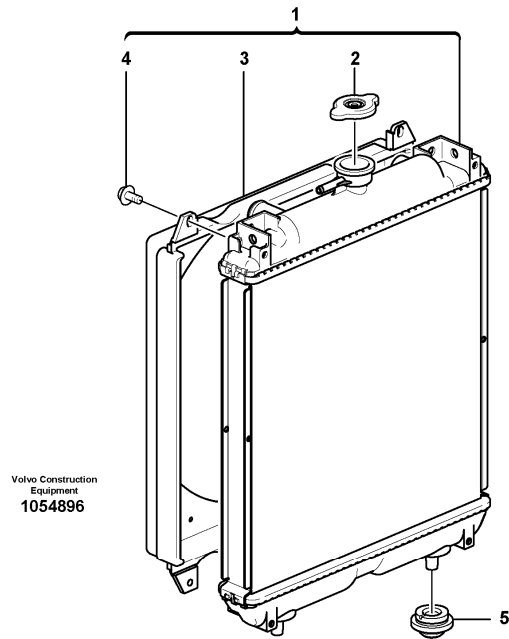

Date: 2013/11/26	Image id: 1054896	Catalogue: 20580	Model: EC15C
Brand: Volvo	Serial: 1533-	Group/Section: 261/150	Title: Radiator (water)

Section option	Kit	Option description
VOE11808299		Engine

Pos	Part	Q1	Q2	Q3	Q4	Q5	PS	Kit	Description	Option(s)	Remark
1	VOE11713529	1							Radiator		
2	VOE11713530	1							•Cap		
3	VOE15083030	1							•Cover		
4	VOE11713531	4							•Bolt		
5	VOE11713528	2							•Rubber mounting