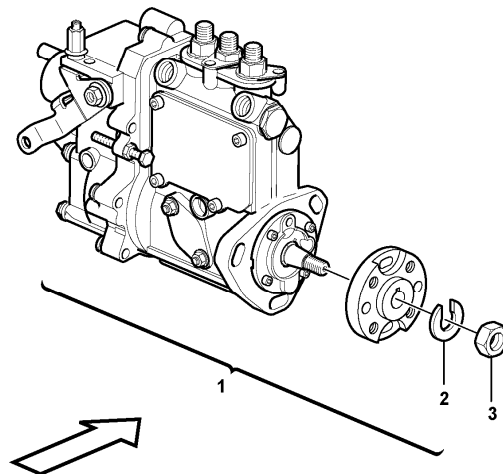

Date: 2013/11/26	Image id: 1054776	Catalogue: 20580	Model: EC15C
Brand: Volvo	Serial: 1533-	Group/Section: 236/100	Title: Injection pump

Volvo Construction
Equipment
1054776

Section option	Kit	Option description
VOE11808299		Engine

Pos	Part	Q1	Q2	Q3	Q4	Q5	PS	Kit	Description	Option(s)	Remark
1	VOE15161799	1							Fuel pump		
2	SA8240-01060	1							•Spring		
3	SA8240-02200	1							•Nut