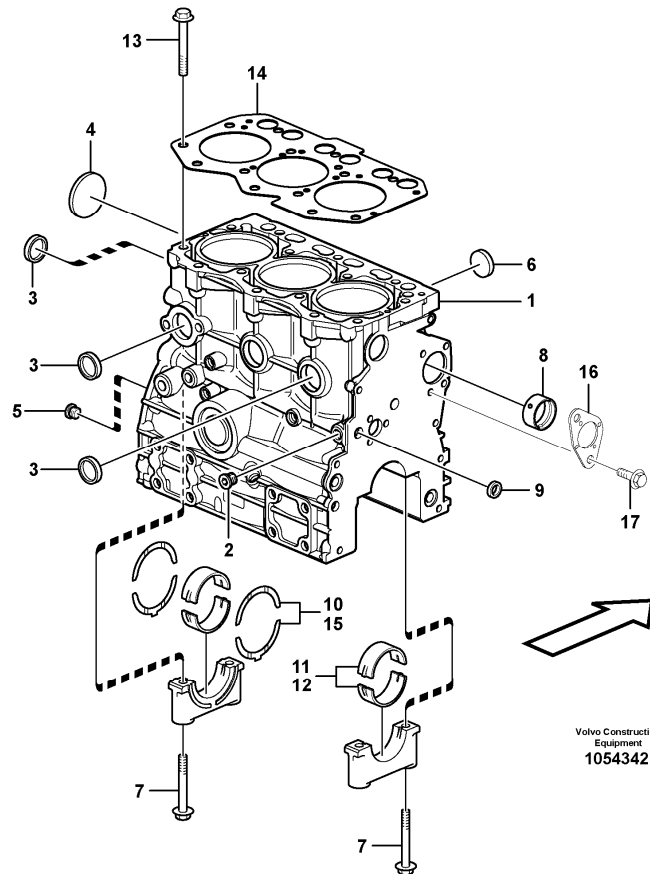

Date: 2013/11/26	Image id: 1054342	Catalogue: 20580	Model: EC15C
Brand: Volvo	Serial: 1533-	Group/Section: 212/100	Title: Cylinder block

Section option	Kit	Option description
VOE11808299		Engine

Pos	Part	Q1	Q2	Q3	Q4	Q5	PS	Kit	Description	Option(s)	Remark
1		1							Cylinder Block		
2	VOE11713317	1							•Plug		
3	VOE11713318	4							•Plug		
4	VOE11713319	1							•Plug		
5	VOE11713320	1							•Plug		
6	VOE11713322	3							•Plug		
7	VOE11713327	8							•Bolt		
8	VOE15161236	1							•Bushing		
9	VOE11713329	1							•Plug		
10	VOE11713331	2							•Thrust bearing		
11	VOE15161237	4							•Bearing half		STD SZ
12	VOE15162383	4							•Thrust Washer