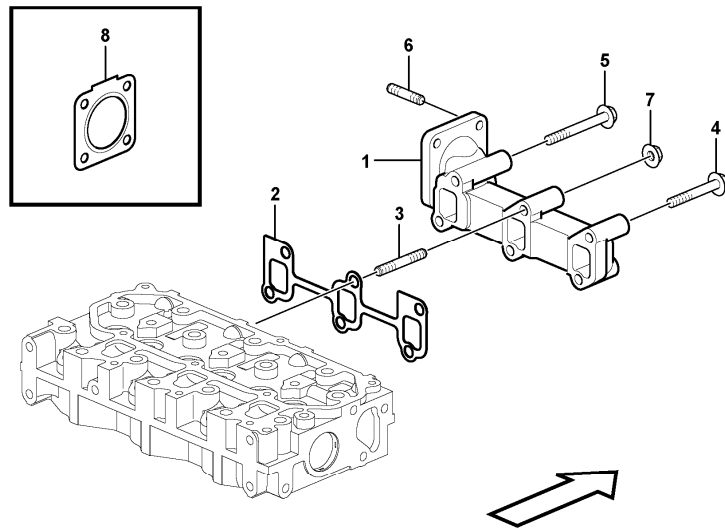

Date: 2013/11/26	Image id: 1054770	Catalogue: 20580	Model: EC15C
Brand: Volvo	Serial: 1533-	Group/Section: 251/100	Title: Exhaust manifold

Volvo Construction
Equipment
1054770

Section option	Kit	Option description
VOE11808299		Engine

Pos	Part	Q1	Q2	Q3	Q4	Q5	PS	Kit	Description	Option(s)	Remark
1	VOE15161487	1							Manifold		
2	VOE11713297	1							Gasket		
3	VOE11713407	2							Stud		
4	VOE11713408	2							Bolt		
5	VOE15161489	2							Bolt		
6	VOE14521558	4							Bolt		
7	VOE14521543	2							Nut		
8	VOE11713298	1							Gasket