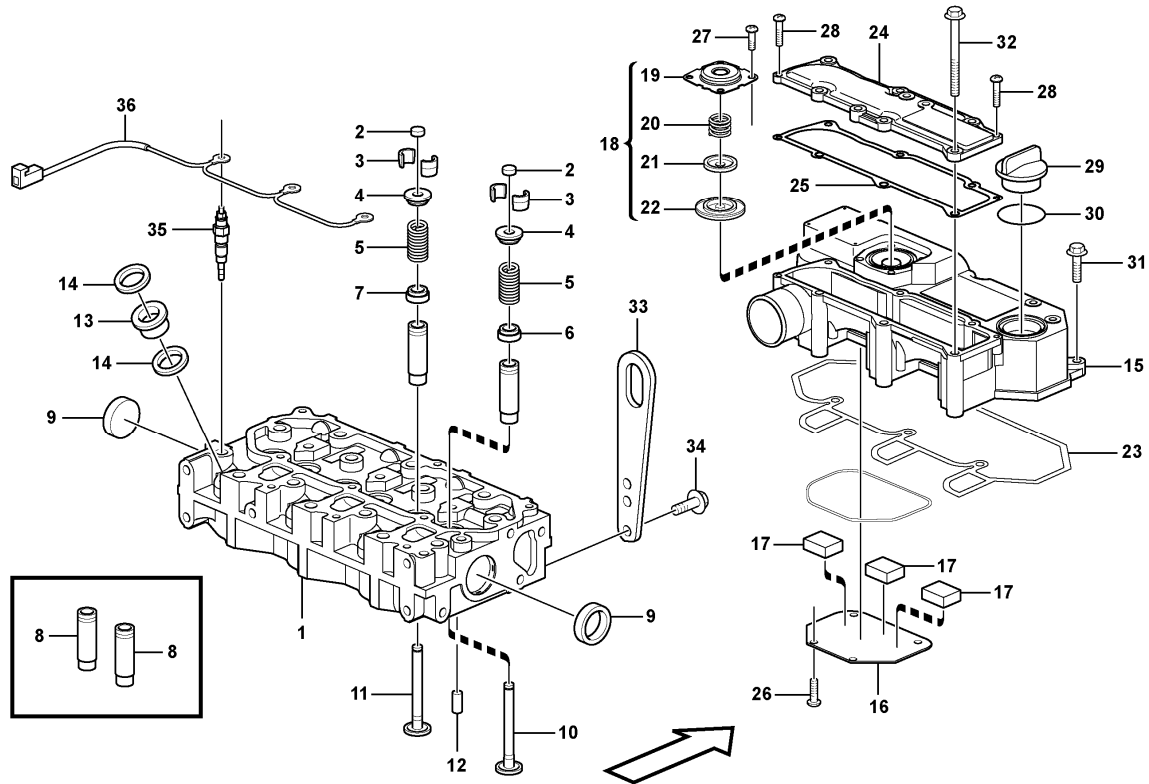

Date: 2013/11/26	Image id: 1055502	Catalogue: 20580	Model: EC15C
Brand: Volvo	Serial: 1533-	Group/Section: 210/100	Title: Engine

Section option	Kit	Option description
VOE11808299		Engine

Pos	Part	Q1	Q2	Q3	Q4	Q5	PS	Kit	Description	Option(s)	Remark
1	VOE11808299	1							Engine		
2		1							•Cylinder block		See ref 212/100
3		1							•Cylinder head		See ref 211/100
4		1							•Timing gear casing		See ref 215/100
5		1							•Camshaft		See ref 215/400
6		1							•Crankshaft		See ref 216/100
7		1							•Oil sump		See ref 217/100
8		1							•Oil Filter		See ref 220/100
9		1							•Injector		See ref 237/100
10		1							•Inlet, exhaust syst.		See ref 251/100
	VOE11713294	1							Gasket kit		

Date: 2013/11/26	Image id: 1054603	Catalogue: 20580	Model: EC15C
Brand: Volvo	Serial: 1533-	Group/Section: 211/100	Title: Cylinder head

Volvo Construction
Equipment
1054603

Section option	Kit	Option description
VOE11808299		Engine

Date: 2013/11/26	Image id: 1054540	Catalogue: 20580	Model: EC15C
Brand: Volvo	Serial: 1533-	Group/Section: 214/100	Title: Rocker arm

Section option	Kit	Option description
VOE11808299		Engine

Pos	Part	Q1	Q2	Q3	Q4	Q5	PS	Kit	Description	Option(s)	Remark
1	VOE11713378	1							Rocker arm kit		
2	VOE15161483	3							•Rocker arm		
3	VOE11714388	3							•Bolt		
4	VOE11713379	6							•Rocker arm		
5	VOE11714769	6					NS		••Screw		
6	VOE11714380	6							••Nut		
7	VOE11713390	2							•Retaining ring		
8	VOE11713380	2							•Spring		
9	VOE11713381	1							•Screw		
10		1							Rocker arm shaft		
11		1							Cylinder head		

Date: 2013/11/26	Image id: 1054401	Catalogue: 20580	Model: EC15C
Brand: Volvo	Serial: 1533-	Group/Section: 215/400	Title: Camshaft

Volvo Construction
Equipment
1054401

Section option	Kit	Option description
VOE11808299		Engine