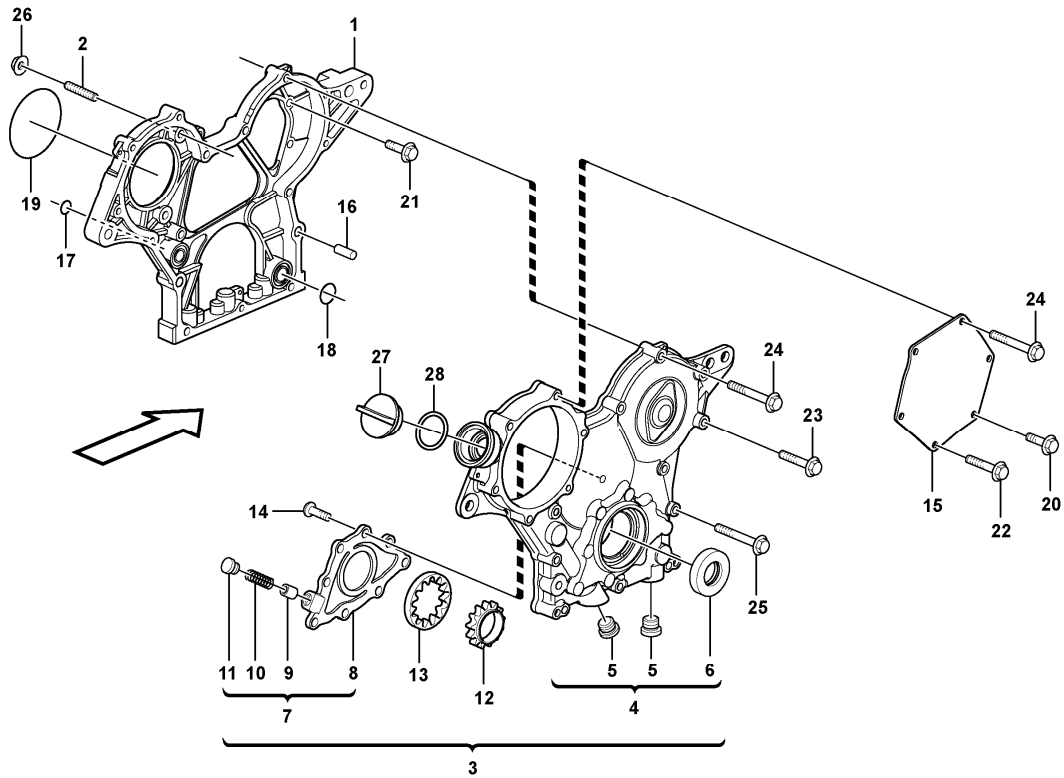

Date: 2013/11/26	Image id: 1054426	Catalogue: 20580	Model: EC15C
Brand: Volvo	Serial: 1533-	Group/Section: 215/100	Title: Timing gear casing and gears

Volvo Construction
Equipment
1054426

Section option	Kit	Option description
VOE11808299		Engine

Pos	Part	Q1	Q2	Q3	Q4	Q5	PS	Kit	Description	Option(s)	Remark
1	VOE11713335	1							Timing gear casing		
2	VOE11713336	3							•Stud		
3	VOE11713346	1							Timing gear casing		
4	VOE15161244	1							•Cover		
5	VOE14521504	2							•Plug		
6	VOE15161245	1							•Sealing		
7	VOE11713347	1							Oil pump housing		
8	VOE11713348	1							•Oil pump housing		
9	VOE11713349	1							•Valve		
10	VOE11713350	1							•Spring		
11	VOE11713351	1							•Plug		
12	VOE11713352	1							Oil pump wheel