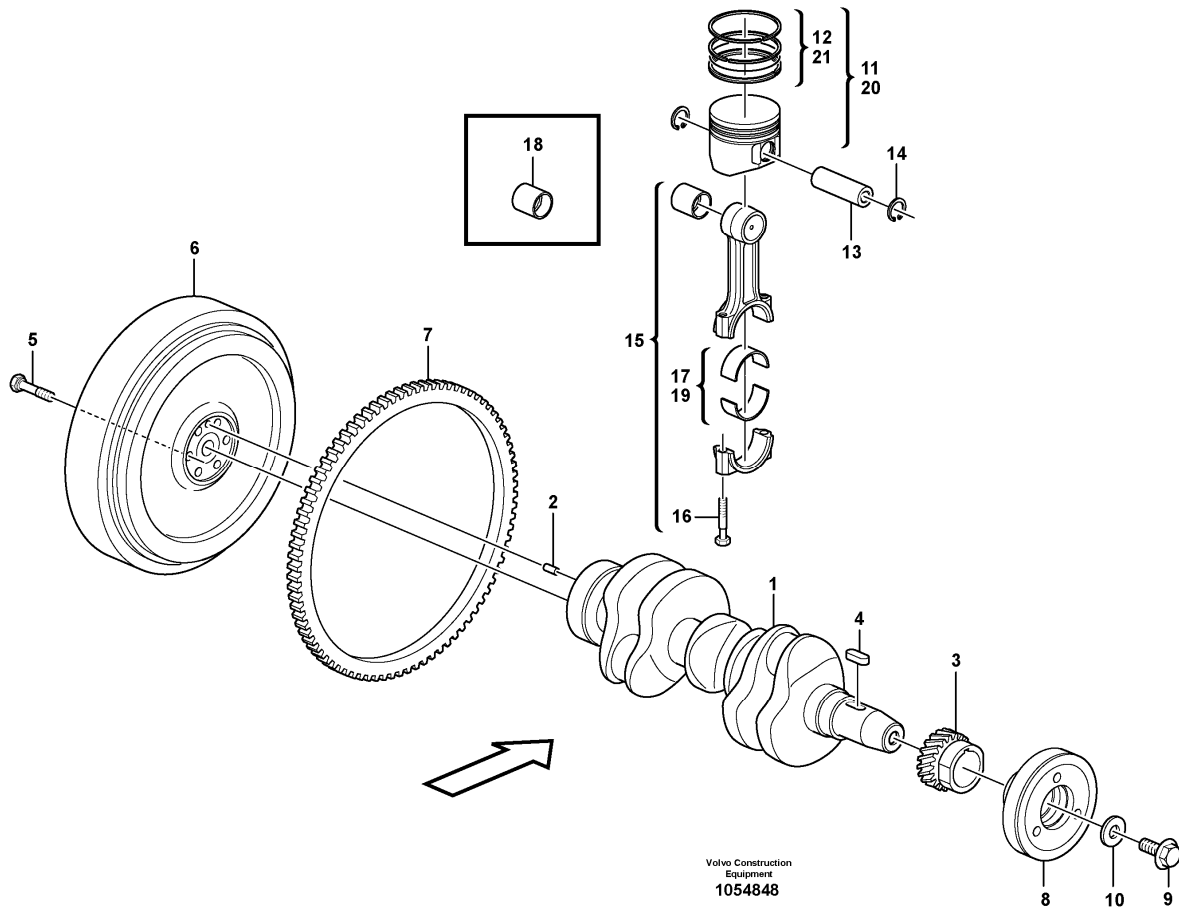

Date: 2013/11/26	Image id: 1054848	Catalogue: 20580	Model: EC15C
Brand: Volvo	Serial: 1533-	Group/Section: 216/100	Title: Crankshaft and related parts

Section option	Kit	Option description
VOE11808299		Engine

Pos	Part	Q1	Q2	Q3	Q4	Q5	PS	Kit	Description	Option(s)	Remark
1	VOE11713417	1							Crankshaft		
2	VOE11714376	1							•Pin		
3	VOE15161497	1							•Gear		
4	VOE54695127	1							•Key		
5	VOE11713431	5							Bolt		
6	VOE11713418	1							Flywheel		
7	VOE11713419	1							•Starter gear ring		
8	VOE11713420	1							Pulley		
9	VOE15161498	1							Bolt		
10	VOE11713422	1							Washer		
11	VOE11713423	3							Piston		
12	VOE11713424	3							•Piston ring