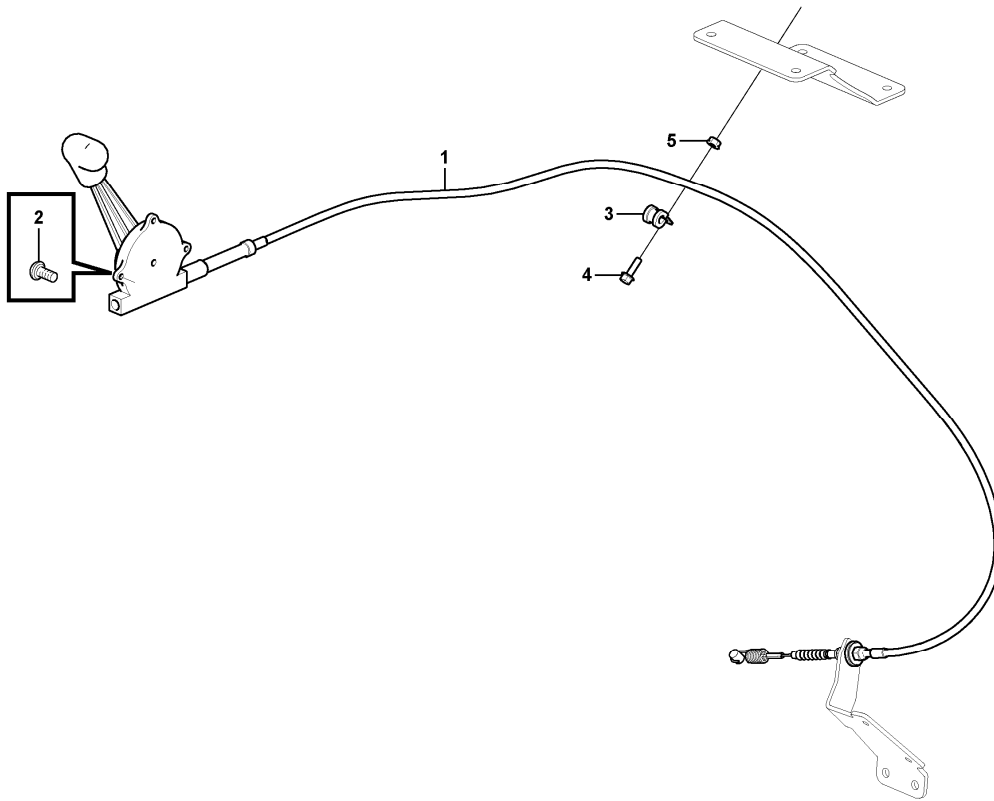

Date: 2013/11/26	Image id: 1054920	Catalogue: 20580	Model: EC15C
Brand: Volvo	Serial: 1533-	Group/Section: 272/100	Title: Hand throttle

Volvo Construction
Equipment
1054920

Section option	Kit	Option description
VOE11839910		Excavator EC17C