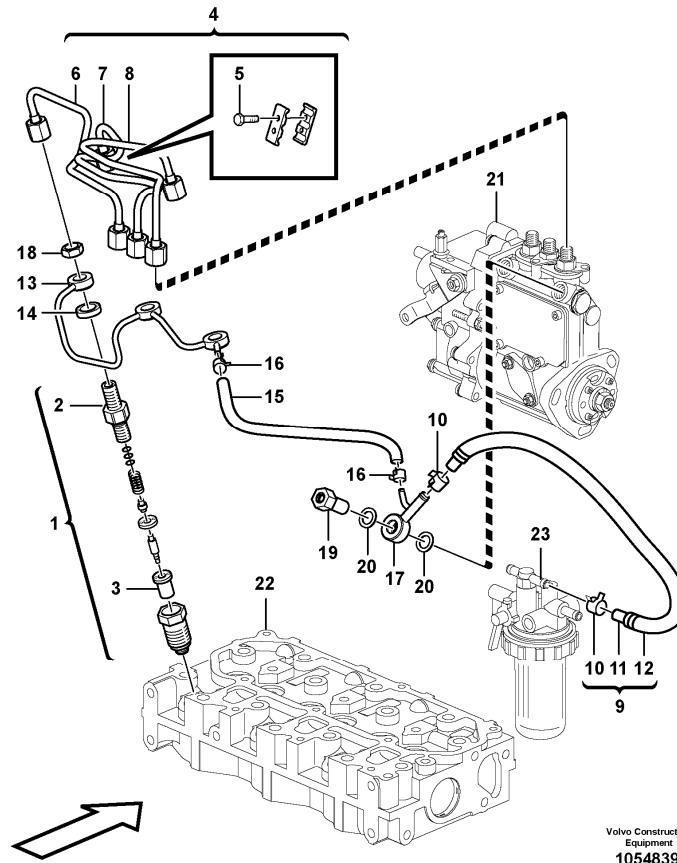

Date: 2013/11/26	Image id: 1054839	Catalogue: 20580	Model: EC15C
Brand: Volvo	Serial: 1533-	Group/Section: 237/100	Title: Fuel lines and injectors

Volvo Construction
Equipment
1054839

Section option	Kit	Option description
VOE11808299		Engine

Pos	Part	Q1	Q2	Q3	Q4	Q5	PS	Kit	Description	Option(s)	Remark
1	VOE15161803	3							Injector		
2	VOE11713459	3							•Nozzle retainer		
3	VOE11713463	3							•Nozzle		
4	VOE11713464	1							Retainer		
5	VOE11714506	2							•Bolt		
6	VOE11713465	1							•Pipe		
7	VOE11713466	1							•Pipe		
8	VOE11713467	1							•Pipe		
9	VOE11713473	1							Hose		
10	VOE11713474	2							•Clamp		
11	VOE11713476	1							•Hose		
12	VOE11713475	1							•Protecting hose