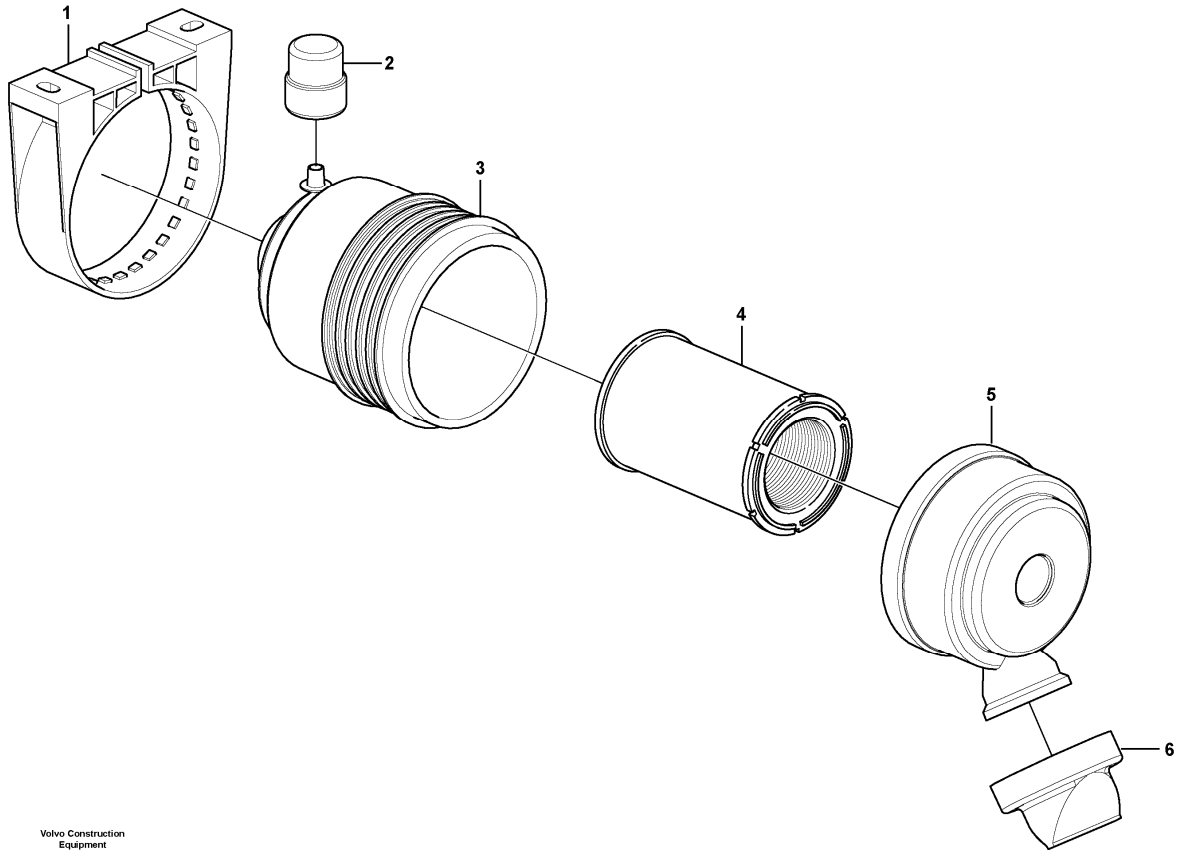

Date: 2013/11/26	Image id: 1054891	Catalogue: 20580	Model: EC15C
Brand: Volvo	Serial: 1533-	Group/Section: 256/150	Title: Air filter

Volvo Construction
Equipment
1054891

Section option	Kit	Option description
VOE11839910		Excavator EC17C

Pos	Part	Q1	Q2	Q3	Q4	Q5	PS	Kit	Description	Option(s)	Remark
1	VOE11805316	1							Clamp		
2	VOE11802329	1							Indicator		
3	VOE11805315	1							Air filter		
4	PJ6050126	1							•Air filter		
5	PJ7416749	1							•Cover		
6	VOE14528513	1							•Valve