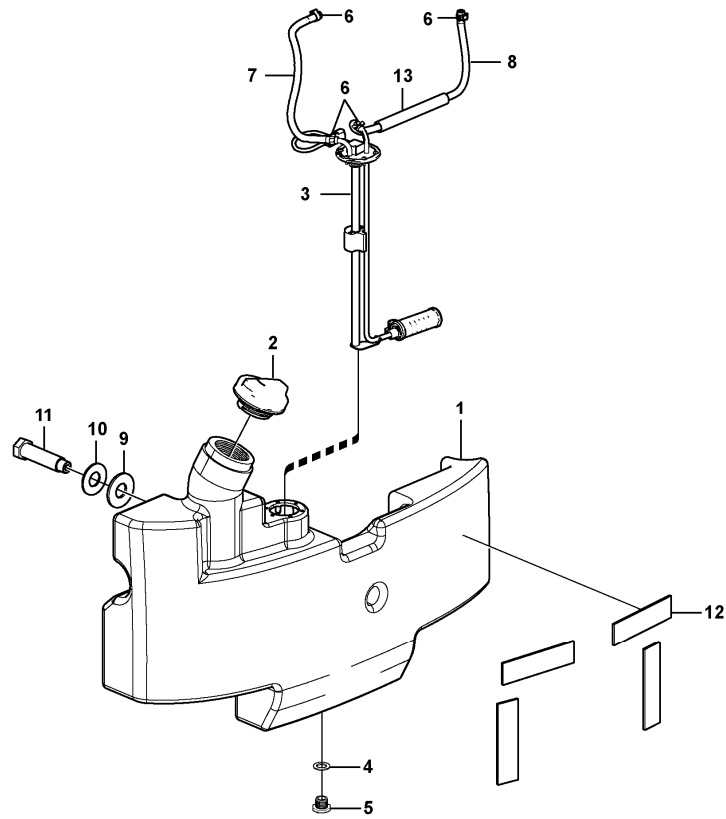

Date: 2013/11/26	Image id: 1054796	Catalogue: 20580	Model: EC15C
Brand: Volvo	Serial: 1533-	Group/Section: 234/100	Title: Fuel tank with fitting parts

Volvo Construction
Equipment
1054796

Section option	Kit	Option description
VOE11839910		Excavator EC17C

Pos	Part	Q1	Q2	Q3	Q4	Q5	PS	Kit	Description	Option(s)	Remark
1	VOE11808308	1							Tank		
2	VOE15628911	1							•Cap		
3	VOE15628887	1							•Gauge		SE2303
	VOE15197496	1							••Gasket		
4	VOE15610132	1							•Sealing		
5	VOE15610134	1							•Plug		
6	VOE11802316	4							Clamp		
7	VOE11801991	REQ							Tube		
8	VOE11801991	REQ							Tube		
9	VOE11808444	1							Washer		
10	VOE11809202	1							Rubber washer		
11	VOE11809201	1							Attachment