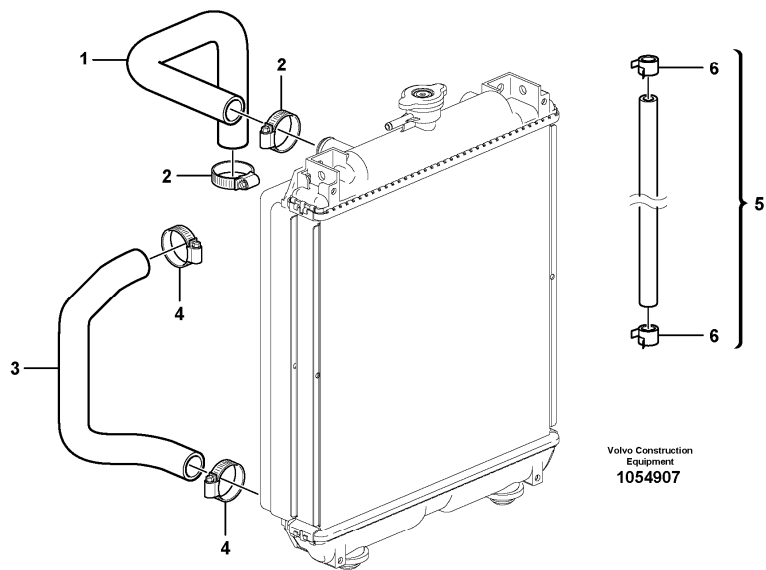

Thank you so much for reading

Date: 2013/11/26	Image id: 1054907	Catalogue: 20580	Model: EC15C
Brand: Volvo	Serial: 1533-	Group/Section: 261/250	Title: Cooling circuit

Section option	Kit	Option description
VOE11808299		Engine