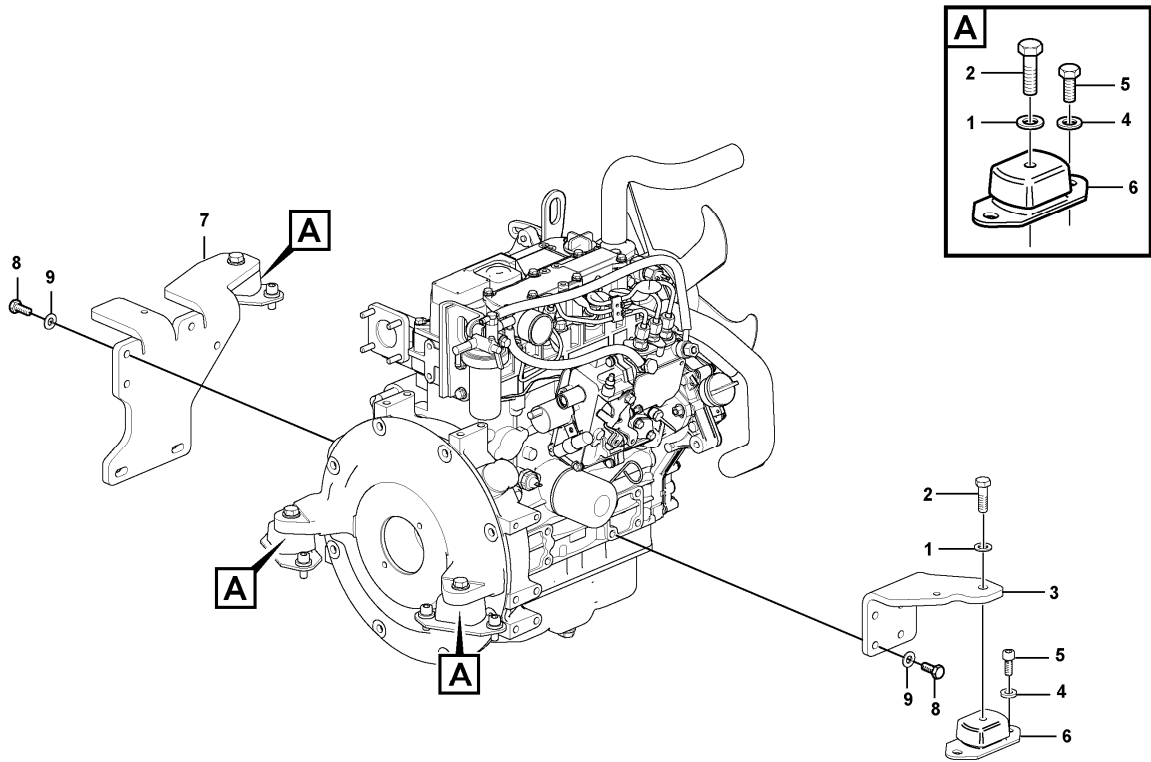

Date: 2013/11/26	Image id: 1054303	Catalogue: 20580	Model: EC15C
Brand: Volvo	Serial: 1533-	Group/Section: 218/100	Title: Engine mounts

Volvo Construction
Equipment
1054303

Section option	Kit	Option description
VOE11839910		Excavator EC17C

Pos	Part	Q1	Q2	Q3	Q4	Q5	PS	Kit	Description	Option(s)	Remark
1	VOE13955897	4							Washer		
2	VOE978933	4							Hexagon screw		
3	VOE11808186	1							Engine bracket		
4	VOE930842	8							Washer		
5	VOE984079	8							Hex. socket screw		
6	VOE11800449	4							Rubber stop		
7	VOE11808185	1							Engine bracket		
8	VOE983251	8							Hexagon screw		
9	VOE976945	REQ							Washer