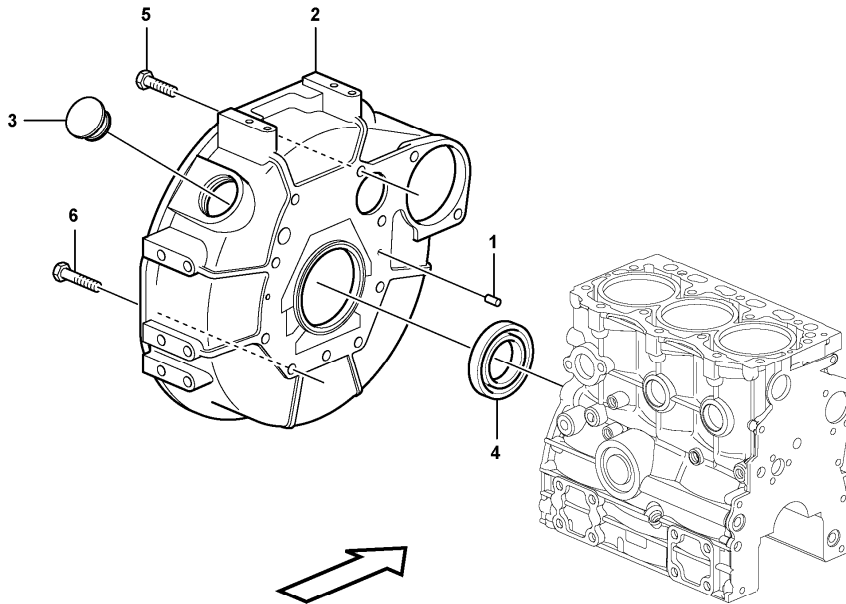

Date: 2013/11/26	Image id: 1054603	Catalogue: 20580	Model: EC15C
Brand: Volvo	Serial: 1533-	Group/Section: 211/100	Title: Cylinder head

Volvo Construction
Equipment
1054603

Section option	Kit	Option description
VOE11808299		Engine

Section option	Kit	Option description
VOE11808299		Engine

Pos	Part	Q1	Q2	Q3	Q4	Q5	PS	Kit	Description	Option(s)	Remark
1		1							Cylinder Block		
2	VOE11713317	1							•Plug		
3	VOE11713318	4							•Plug		
4	VOE11713319	1							•Plug		
5	VOE11713320	1							•Plug		
6	VOE11713322	3							•Plug		
7	VOE11713327	8							•Bolt		
8	VOE15161236	1							•Bushing		
9	VOE11713329	1							•Plug		
10	VOE11713331	2							•Thrust bearing		
11	VOE15161237	4							•Bearing half		STD SZ
12	VOE15162383	4							•Thrust Washer		

13	VOE11713332	14							Bolt		
14	VOE11713295	1							Cylinder head gasket		
15	VOE15161243	2							Bearing half		
16		1							Thrust Washer		See ref 215/400
17		1							Bolt		See ref 215/400

Date: 2013/11/26	Image id: 1054355	Catalogue: 20580	Model: EC15C
Brand: Volvo	Serial: 1533-	Group/Section: 212/200	Title: Flywheel housing

Date: 2013/11/26	Image id: 1054540	Catalogue: 20580	Model: EC15C
Brand: Volvo	Serial: 1533-	Group/Section: 214/100	Title: Rocker arm

Section option	Kit	Option description
VOE11808299		Engine

Pos	Part	Q1	Q2	Q3	Q4	Q5	PS	Kit	Description	Option(s)	Remark
1	VOE11713378	1							Rocker arm kit		
2	VOE15161483	3							•Rocker arm		
3	VOE11714388	3							•Bolt		
4	VOE11713379	6							•Rocker arm		
5	VOE11714769	6					NS		••Screw		
6	VOE11714380	6							••Nut		
7	VOE11713390	2							•Retaining ring		
8	VOE11713380	2							•Spring		
9	VOE11713381	1							•Screw		
10		1							Rocker arm shaft		
11		1							Cylinder head		