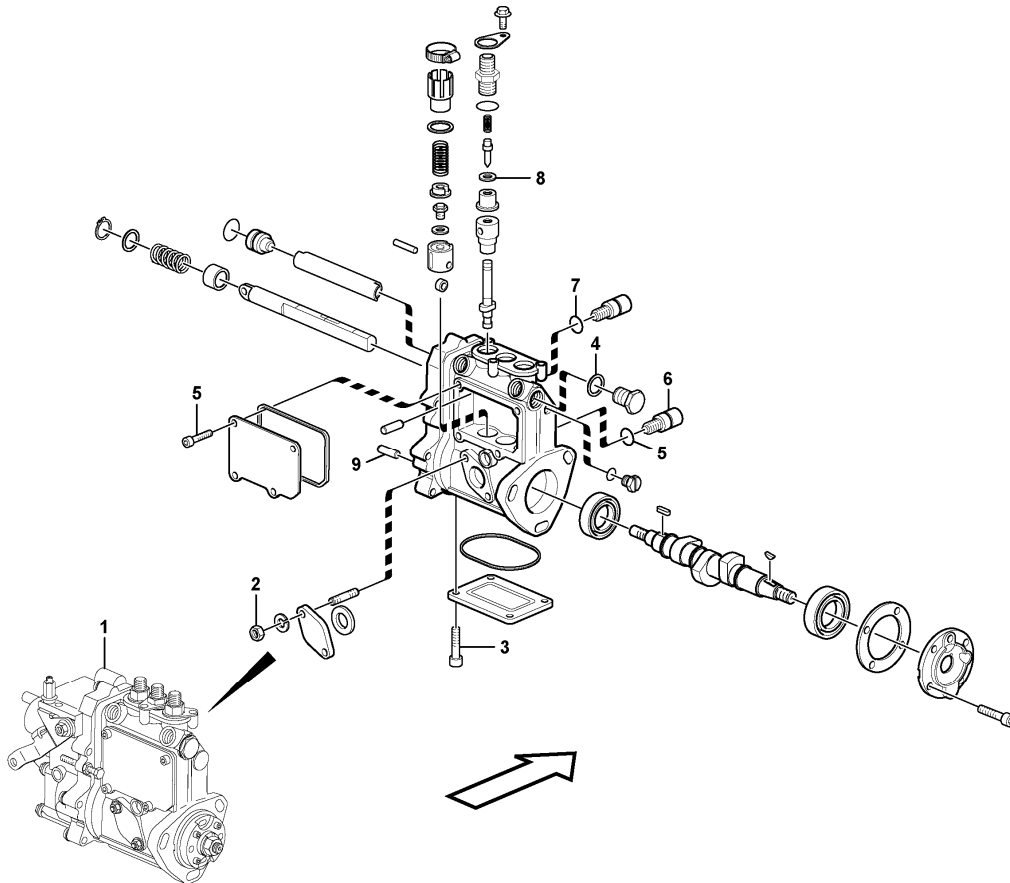

Date: 2013/11/26	Image id: 1054774	Catalogue: 20580	Model: EC15C
Brand: Volvo	Serial: 1533-	Group/Section: 236/150	Title: Fuel injection pump with fitting parts

Volvo Construction
Equipment
1054774

Pos	Part	Q1	Q2	Q3	Q4	Q5	PS	Kit	Description	Option(s)	Remark
1		1							Injection Pump		See ref 236/100
2	RM54696778	2							•Nut M6		
3	SA8240-01560	8					NS		•Screw		
4	VOE11713312	1							•Seal		
5	VOE14543909	3							•O-ring		
6	VOE14543870	3							•Stopper		
7	VOE14543909	1							•O-ring		
8	RM54695853	3							•Delivery Gasket		
9	VOE14543901	2							•Pin