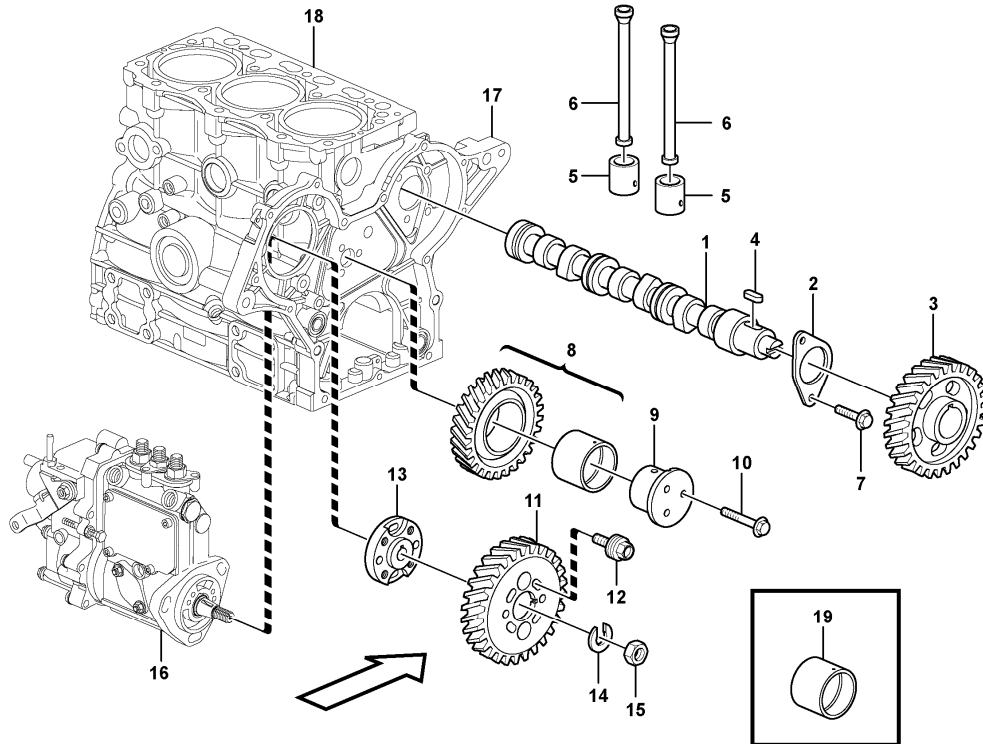

Date: 2013/11/26	Image id: 1054401	Catalogue: 20580	Model: EC15C
Brand: Volvo	Serial: 1533-	Group/Section: 215/400	Title: Camshaft

Volvo Construction
Equipment
1054401

Section option	Kit	Option description
VOE11808299		Engine

Pos	Part	Q1	Q2	Q3	Q4	Q5	PS	Kit	Description	Option(s)	Remark
1	VOE15161493	1							Camshaft		
2		1					NS		•Thrust Washer		
3		1					NS		•Camshaft Gear		
4		1					NS		•Key		
5	VOE11713409	6							Tappet		
6	VOE11713410	6							Rod		
7	VOE11713360	2							Bolt		
8		1							Gear		
9	VOE11713412	1							Shaft		
10	VOE11713414	3							Bolt		
11	VOE11713416	1							Gear		
12	VOE11713415	4							Bolt