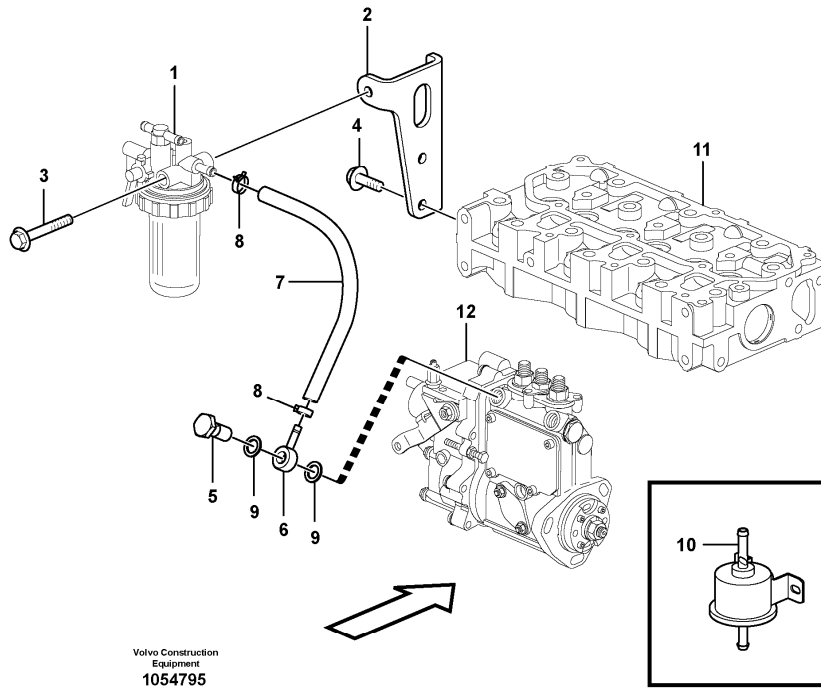

Date: 2013/11/26	Image id: 1054795	Catalogue: 20580	Model: EC15C
Brand: Volvo	Serial: 1533-	Group/Section: 235/200	Title: Fuel pipes, fuel pump

Section option	Kit	Option description
VOE11808299		Engine

Pos	Part	Q1	Q2	Q3	Q4	Q5	PS	Kit	Description	Option(s)	Remark
1		1							Fuel Filter		
2	VOE11713493	1							Support		
3	VOE11713489	1							Bolt		
4	VOE11714372	2							Bolt		
5	VOE11713490	1							Joint nipple		
6	VOE11713491	1							Joint nipple		
7	VOE11713492	1							Hose		
8	VOE11713474	2							•Clamp		
9	VOE11713313	2							Sealing		
10	VOE11713494	1							Fuel pump		
11		1							Cylinder head		
12		1							Fuel pump