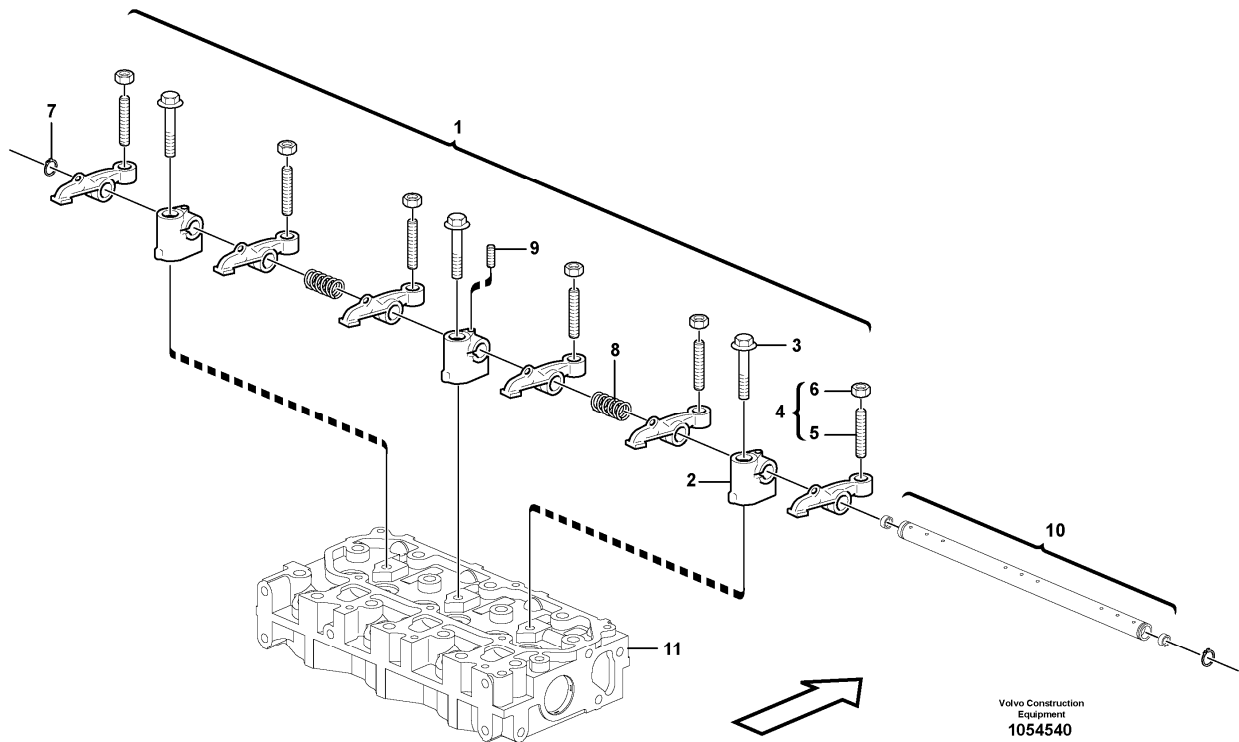

13	VOE11713332	14							Bolt		
14	VOE11713295	1							Cylinder head gasket		
15	VOE15161243	2							Bearing half		
16		1							Thrust Washer		See ref 215/400
17		1							Bolt		See ref 215/400

Date: 2013/11/26	Image id: 1054355	Catalogue: 20580	Model: EC15C
Brand: Volvo	Serial: 1533-	Group/Section: 212/200	Title: Flywheel housing

Date: 2013/11/26	Image id: 1054540	Catalogue: 20580	Model: EC15C
Brand: Volvo	Serial: 1533-	Group/Section: 214/100	Title: Rocker arm

Section option	Kit	Option description
VOE11808299		Engine

Pos	Part	Q1	Q2	Q3	Q4	Q5	PS	Kit	Description	Option(s)	Remark
1	VOE11713378	1							Rocker arm kit		
2	VOE15161483	3							•Rocker arm		
3	VOE11714388	3							•Bolt		
4	VOE11713379	6							•Rocker arm		
5	VOE11714769	6					NS		••Screw		
6	VOE11714380	6							••Nut		
7	VOE11713390	2							•Retaining ring		
8	VOE11713380	2							•Spring		
9	VOE11713381	1							•Screw		
10		1							Rocker arm shaft		
11		1							Cylinder head		