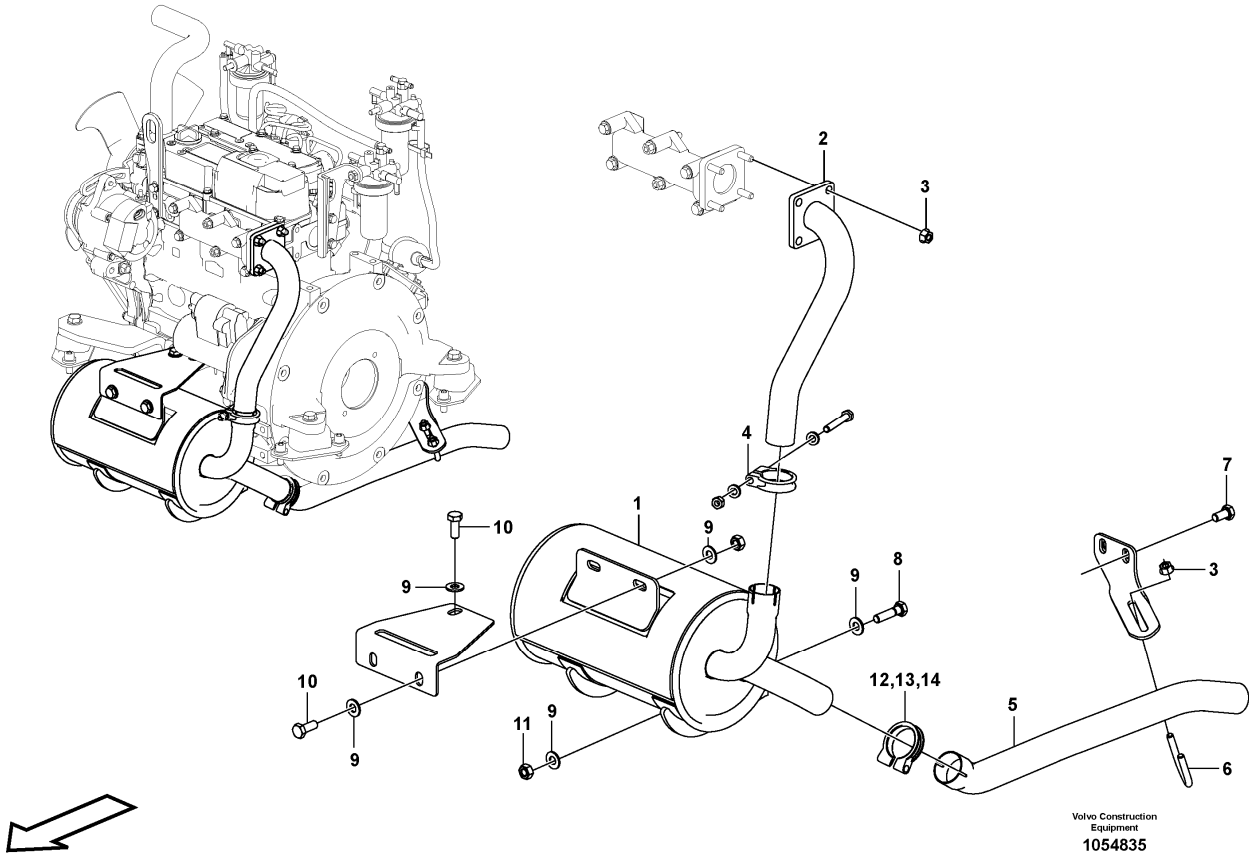

Date: 2013/11/26	Image id: 1054835	Catalogue: 20580	Model: EC15C
Brand: Volvo	Serial: 1533-	Group/Section: 252/100	Title: Exhaust system

Pos	Part	Q1	Q2	Q3	Q4	Q5	PS	Kit	Description	Option(s)	Remark
1	VOE15632387	1							Silencer		
2	VOE15610969	1							Tube		
3	VOE13945408	6							Nut		
4	VOE11801990	1							Clamp		
5	VOE15632388	1							Pipe		
6	VOE15632393	1							U-bolt		
7	VOE983250	2							Hexagon screw		
8	VOE983253	2							Hexagon screw		
9	VOE976945	11							Washer		
10	VOE983251	3							Hexagon screw		
11	VOE983304	4							Hexagon nut		
12	VOE11802042	1							Clamp		
13	VOE13965180	1							•Screw		
14	VOE13945408	1							•Nut