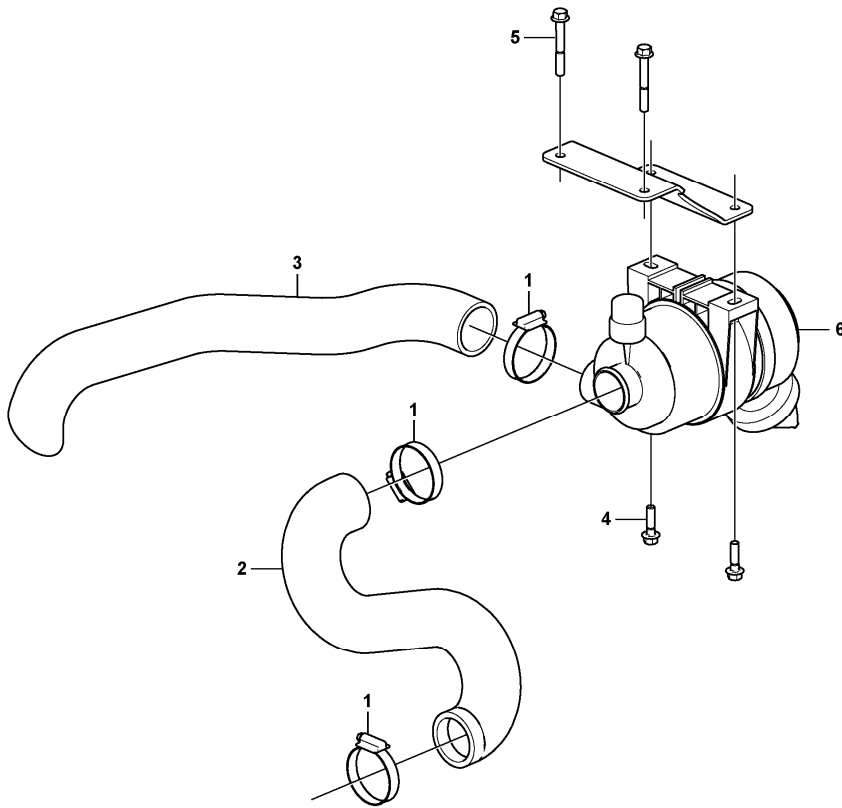

Date: 2013/11/26	Image id: 1054886	Catalogue: 20580	Model: EC15C
Brand: Volvo	Serial: 1533-	Group/Section: 256/100	Title: Air filter with fitting parts

Volvo Construction
Equipment
1054886

Section option	Kit	Option description
VOE11839910		Excavator EC17C

Pos	Part	Q1	Q2	Q3	Q4	Q5	PS	Kit	Description	Option(s)	Remark
1	VOE943479	1							Hose clamp		
2	VOE15645795	3							Hose		
3	VOE15622609	1							Hose		
4	VOE946671	2							Flange screw		
5	VOE13965180	2							Screw		
6		1							Air Cleaner		See ref 256/150