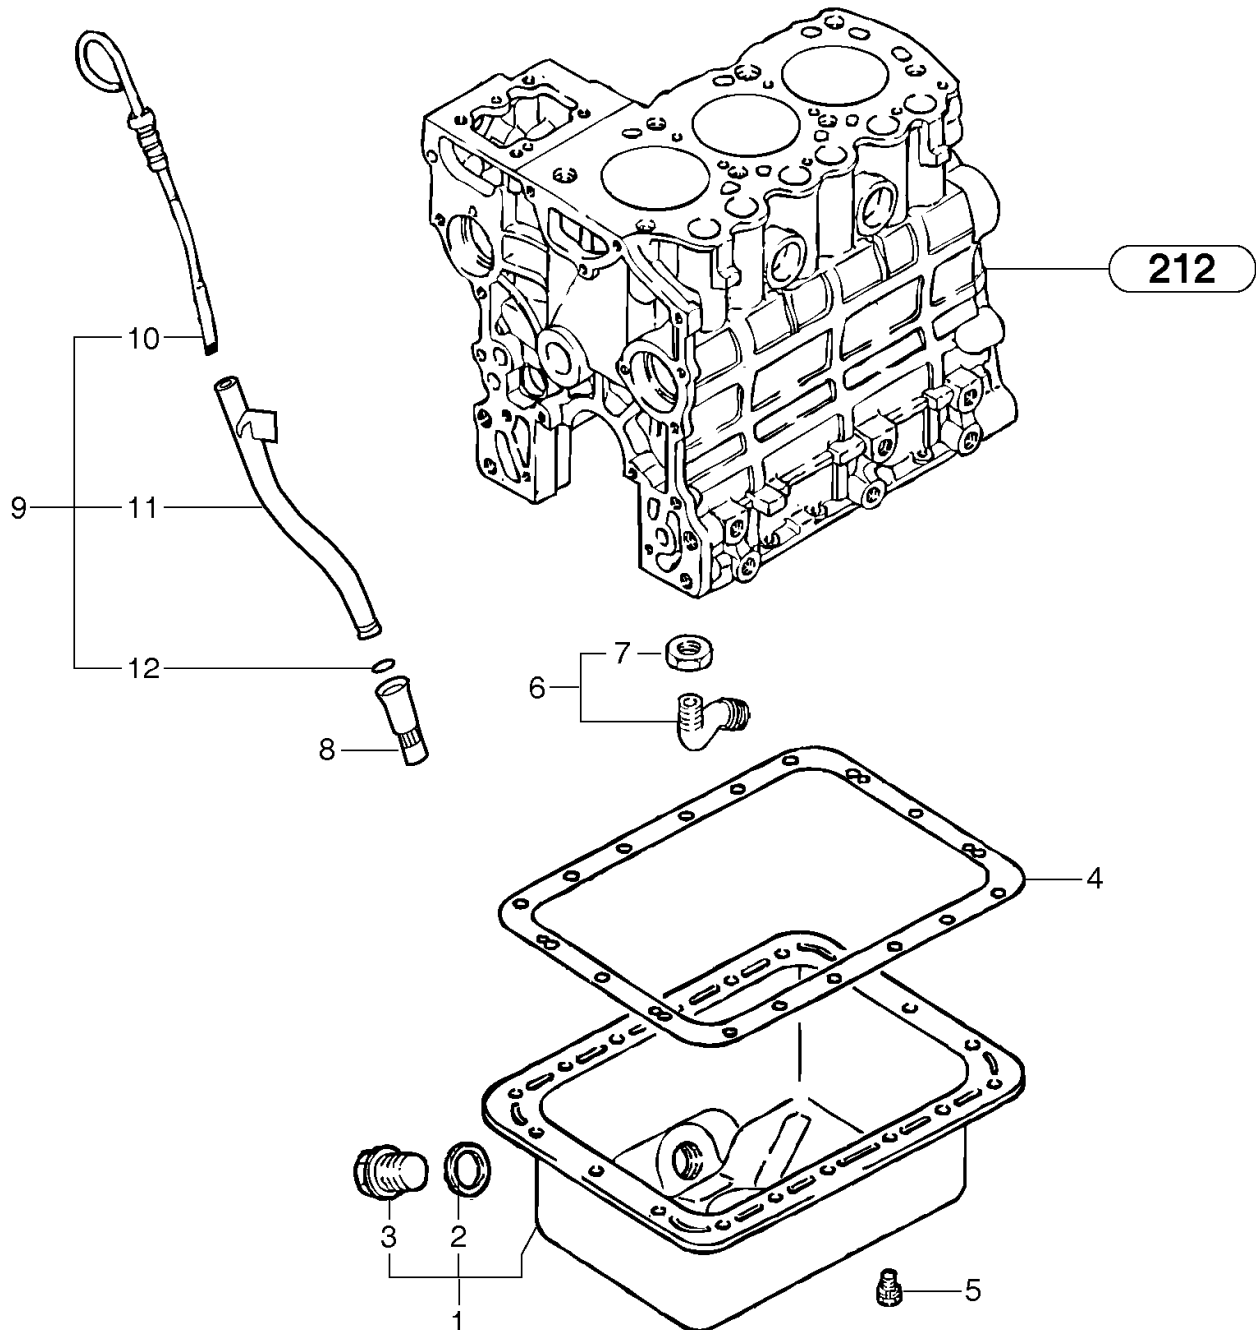

Date: 2013/11/25	Image id: 217Z1	Catalogue: 10018	Model: EC15B XTV
Brand: Volvo	Serial: 40151-99999	Group/Section: 217/100	Title: Lubrication oil sump

Q1-Q5	Option	Option description	
Q1	272.25151		
Q2	272.40151		

Pos	Part	Q1	Q2	Q3	Q4	Q5	PS	Kit	Description	Option(s)	Remark