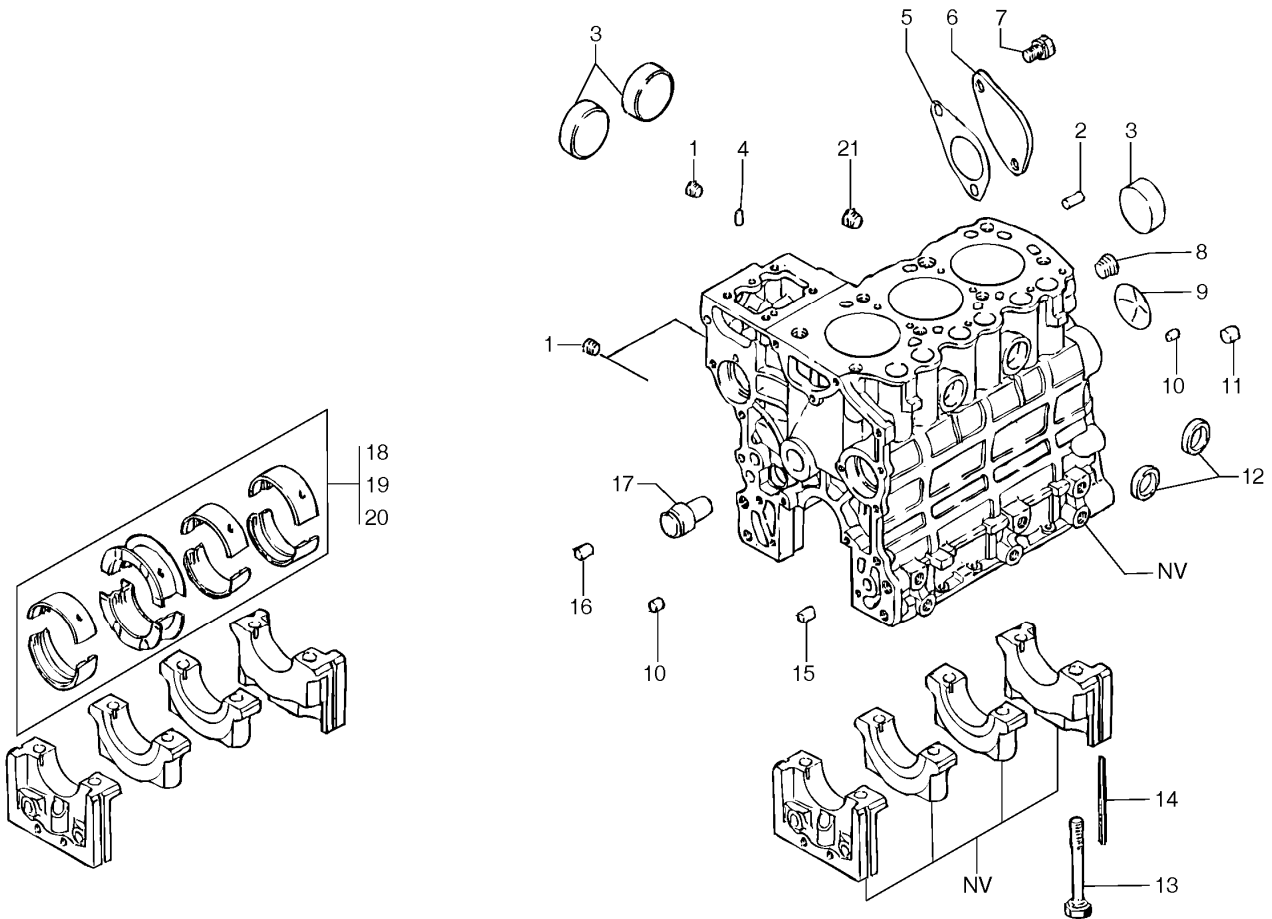

Thank you very much for reading.

Enter the link into your browser.

The full manual is available for immediate download.

<https://www.ebooklibonline.com>

Date: 2013/11/25	Image id: 211Z1	Catalogue: 10018	Model: EC15B XTV
Brand: Volvo	Serial: 40151-99999	Group/Section: 211/100	Title: Cylinder head

Q1-Q5	Option	Option description	
Q1 272.25151			
Q2 272.40151			

Pos	Part	Q1	Q2	Q3	Q4	Q5	PS	Kit	Description	Option(s)	Remark
1	PJ7417039	1	1						Cylinder head		L3E2-64ESA
1	PJ7412995	1	1						Cylinder head		L3E-W264ESA
2	PJ7410611	6	6						•Giude		
3	PJ7410609	3	3						•Sealing		
4	PJ7410577	1	1						•Plug		
5	PJ7410587	3	3						Bolt		
6	PJ7417085	8	8						Bolt		
7	PJ7410691	1	1						Plug		
8	PJ7415738	1	1						Cyl Head Gasket		
9	PJ7418418	1	1						Cover		
10		1	1				NS		•Nipple		
11	PJ7412914	1	1						•Seal		
12	PJ7410097	2	2				SS		Screw		
13	PJ7410599	2	2						Nut		
14	PJ7410123	2	2				SS		Washer		
15	PJ7410665	1	1						Tube		
16	PJ11712227	1	1						Filler cap		
17	PJ7410628	2	2				OP		Support		

Date: 2013/11/25	Image id: 212Z1	Catalogue: 10018	Model: EC15B XTV
Brand: Volvo	Serial: 40151-99999	Group/Section: 212/100	Title: Cylinder block

Q1-Q5	Option	Option description	
Q1 272.25151			
Q2 272.40151			