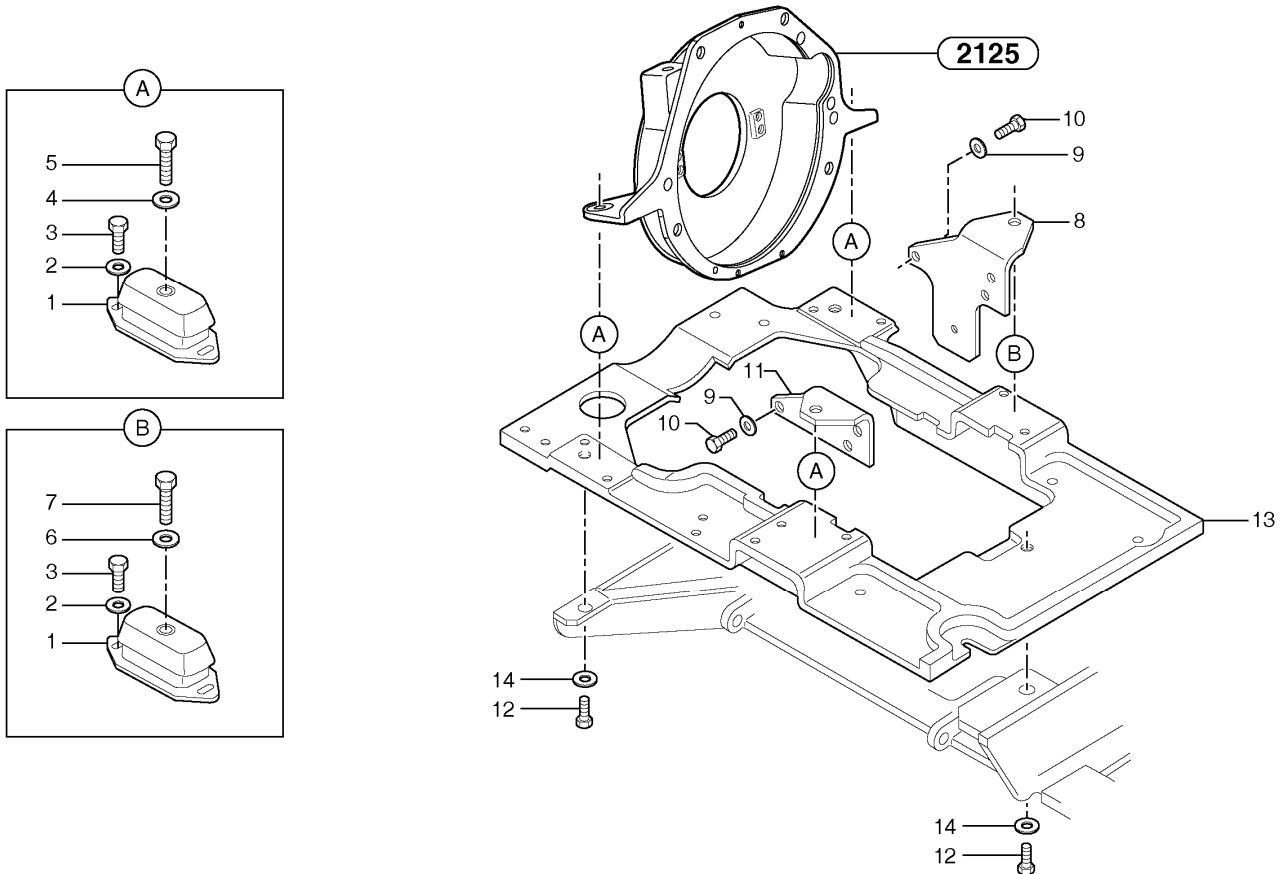

Thank you so much for reading

Date: 2013/11/25	Image id: 218Z1	Catalogue: 10018	Model: EC15B XTV
Brand: Volvo	Serial: 40151-99999	Group/Section: 218/100	Title: Engine mounts

Q1-Q5	Option	Option description	
Q1 272.25151			
Q2 272.40151			